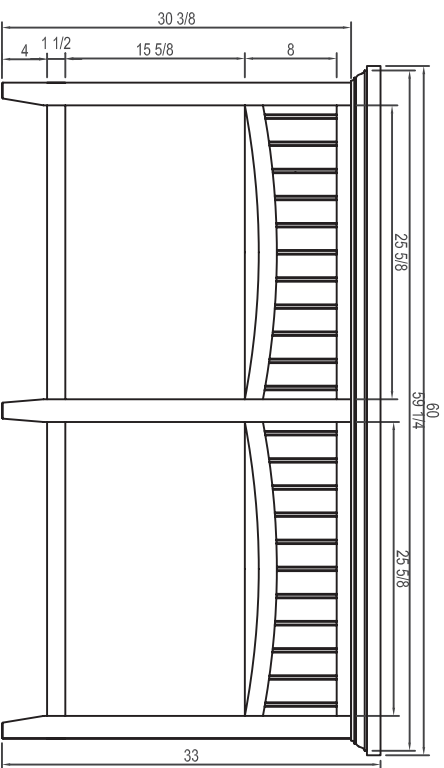

## 17 INCH BASIN

DRAWINGS REPRESENT ORIGINAL DESIGN SPECIFICATIONS. ACTUAL PRODUCT DIMENSIONS MAY VARY SLIGHTLY.

ALL DIMENSIONS ARE REPRESENTED IN INCHES.

PROFESSIONAL INSTALLATION REQUIRED

Unless otherwise noted, all design and content, images, artwork, graphics, photography, text, and the like are copyrights, trademarks, trade dress, and/or intellectual property that are owned, controlled, or licensed by Restoration Hardware.

## RESTORATION HARDWARE

TOP VIEW

3D VIEW

FRONT VIEW

SIDE VIEW

BACK VIEW

# BEACH STREET DOUBLE WASHSTAND

DRAWINGS REPRESENT ORIGINAL DESIGN SPECIFICATIONS. ACTUAL PRODUCT DIMENSIONS MAY VARY SLIGHTLY.

ALL DIMENSIONS ARE REPRESENTED IN INCHES.

PROFESSIONAL INSTALLATION REQUIRED