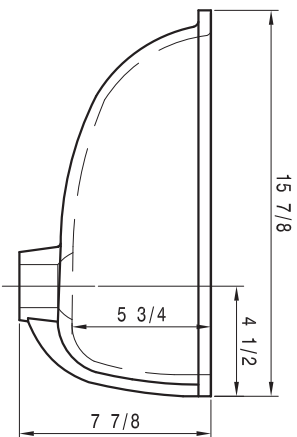

## 17 INCH BASIN

DRAWINGS REPRESENT ORIGINAL DESIGN SPECIFICATIONS. ACTUAL PRODUCT DIMENSIONS MAY VARY SLIGHTLY.

ALL DIMENSIONS ARE REPRESENTED IN INCHES.

PROFESSIONAL INSTALLATION REQUIRED

Unless otherwise noted, all design and content, images, artwork, graphics, photography, text, and the like are copyrights, trademarks, trade dress, and/or intellectual property that are owned, controlled, or licensed by Restoration Hardware.

# BEACH STREET DOUBLE WASHSTAND

DRAWINGS REPRESENT ORIGINAL DESIGN SPECIFICATIONS. ACTUAL PRODUCT DIMENSIONS MAY VARY SLIGHTLY.

ALL DIMENSIONS ARE REPRESENTED IN INCHES.

PROFESSIONAL INSTALLATION REQUIRED

TOP VIEW

FRONT VIEW

17 INCH BASIN TOLERANCE:  $\pm 3\%$

3D VIEW

SIDE VIEW

BACK VIEW