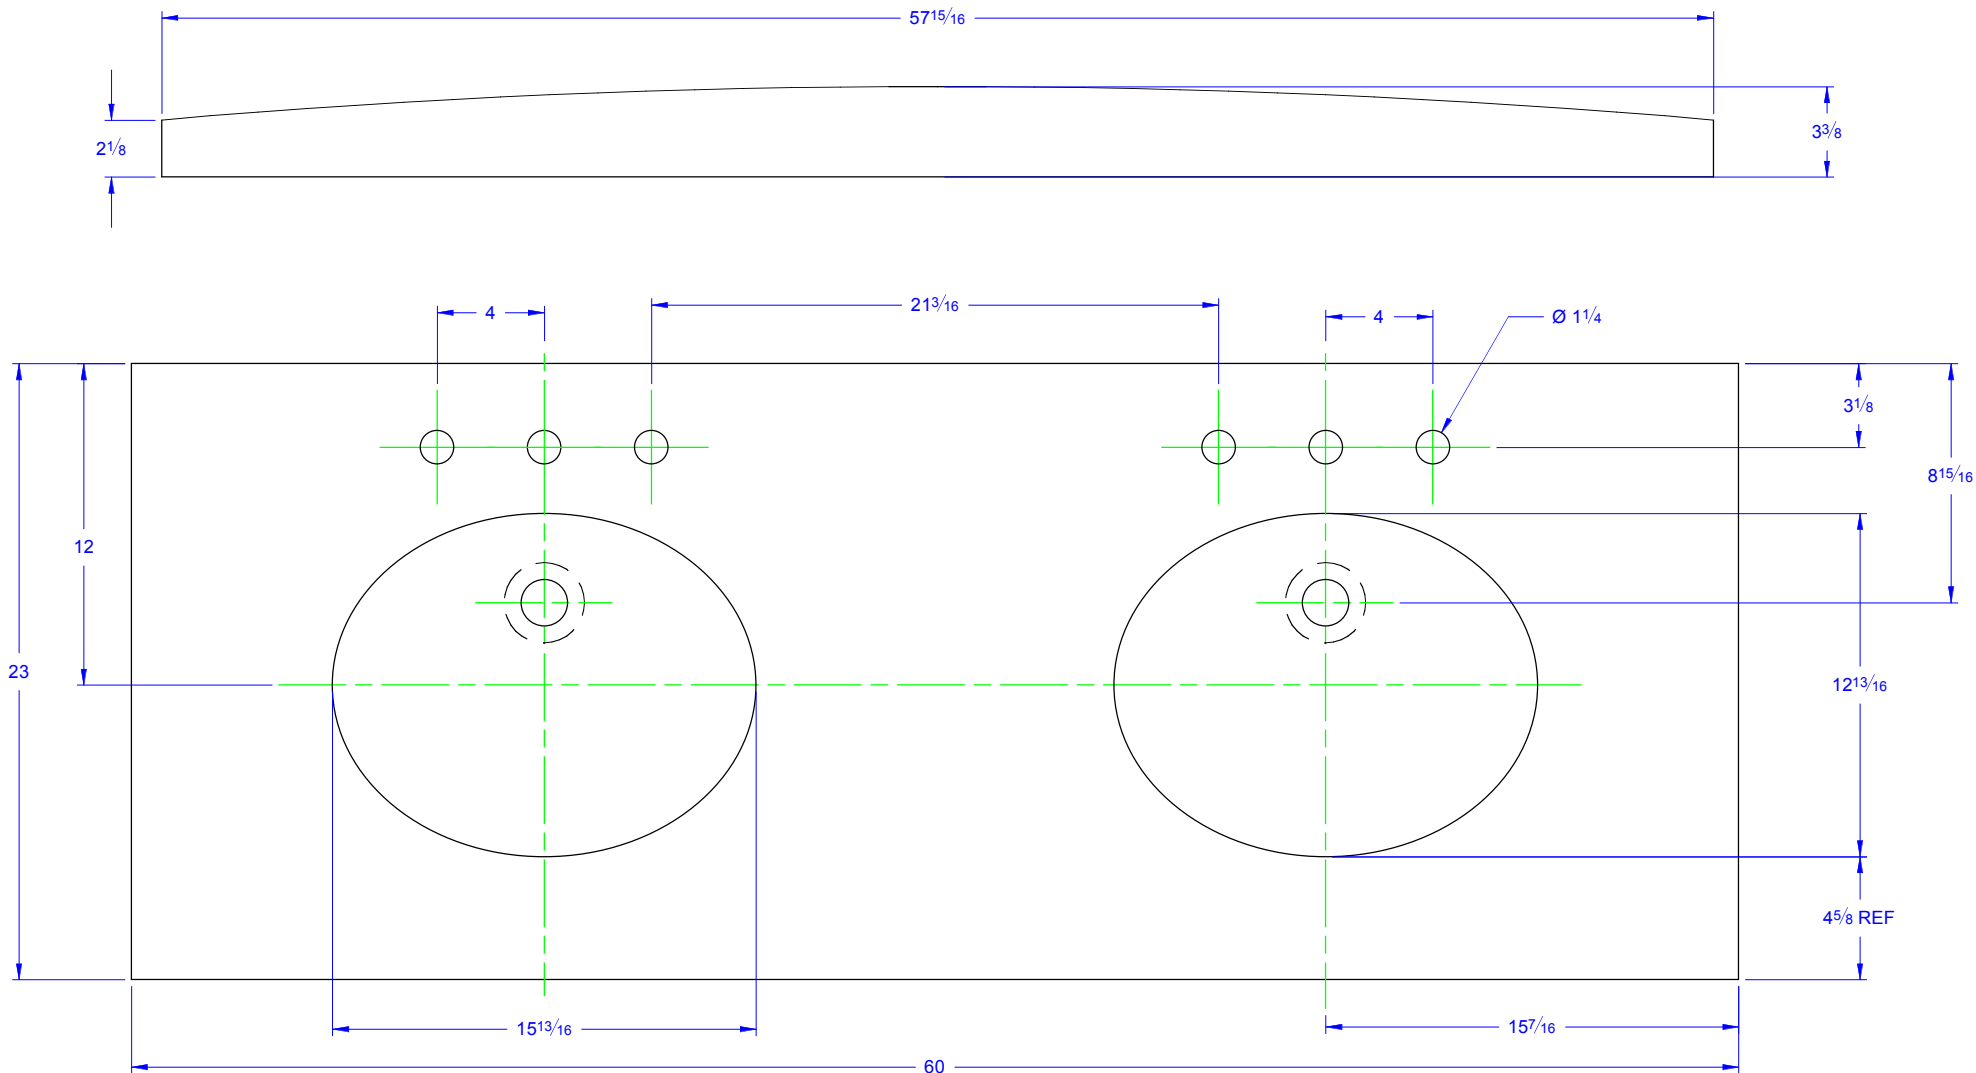

Beach Street Double
Note: Stone is 1 1/4" thick.

BEACH STREET DOUBLE STONE

DRAWINGS REPRESENT ORIGINAL DESIGN SPECIFICATIONS. ACTUAL PRODUCT DIMENSIONS MAY VARY SLIGHTLY.
ALL DIMENSIONS ARE REPRESENTED IN INCHES.
PROFESSIONAL INSTALLATION REQUIRED

Unless otherwise noted, all design and content, images, artwork, graphics, photography, text, and the like are copyrights, trademarks, trade dress, and/or intellectual property that are owned, controlled, or licensed by Restoration Hardware.

RESTORATION HARDWARE