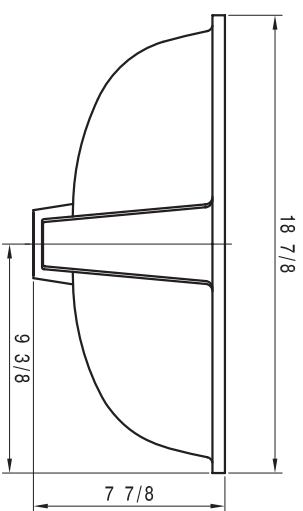

## 17 INCH BASIN

DRAWINGS REPRESENT ORIGINAL DESIGN SPECIFICATIONS. ACTUAL PRODUCT DIMENSIONS MAY VARY SLIGHTLY.

ALL DIMENSIONS ARE REPRESENTED IN INCHES.

PROFESSIONAL INSTALLATION REQUIRED

Unless otherwise noted, all design and content, images, artwork, graphics, photography, text, and the like are copyrights, trademarks, trade dress, and/or intellectual property that are owned, controlled, or licensed by Restoration Hardware.

# BEACH STREET DOUBLE WASHSTAND

DRAWINGS REPRESENT ORIGINAL DESIGN SPECIFICATIONS. ACTUAL PRODUCT DIMENSIONS MAY VARY SLIGHTLY.

ALL DIMENSIONS ARE REPRESENTED IN INCHES.

PROFESSIONAL INSTALLATION REQUIRED

TOP VIEW

FRONT VIEW

17 INCH BASIN TOLERANCE:  $\pm 3\%$

3D VIEW

SIDE VIEW

BACK VIEW