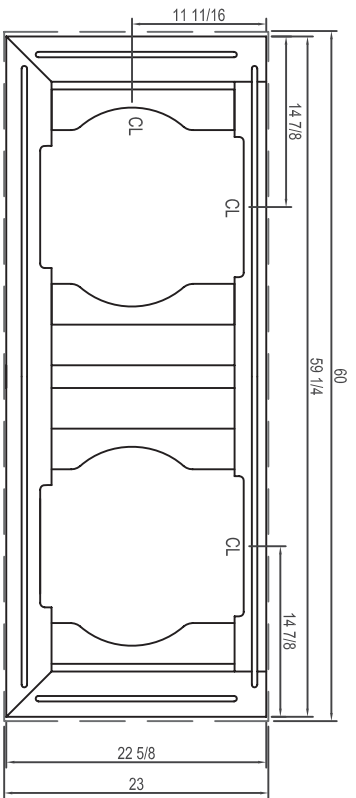

TOP VIEW

FRONT VIEW

SIDE VIEW

BEACH STREET DOUBLE WASHSTAND

DRAWINGS REPRESENT ORIGINAL DESIGN SPECIFICATIONS; ACTUAL PRODUCT DIMENSIONS MAY VARY SLIGHTLY.

ALL DIMENSIONS ARE REPRESENTED IN INCHES.

PROFESSIONAL INSTALLATION REQUIRED

RESTORATION HARDWARE

Unless otherwise noted, all design and content, images, artwork, graphics, photography, text, and the like are copyrights, trademarks, trade dress, and/or intellectual property that are owned, controlled, or licensed by Restoration Hardware.