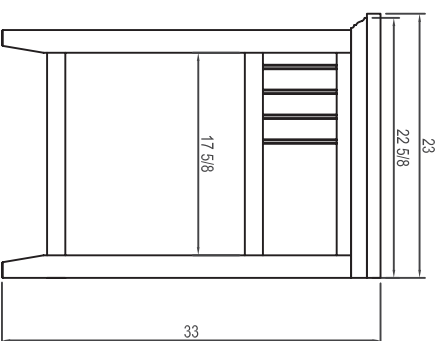

## 17 INCH BASIN

DRAWINGS REPRESENT ORIGINAL DESIGN SPECIFICATIONS. ACTUAL PRODUCT DIMENSIONS MAY VARY SLIGHTLY.

ALL DIMENSIONS ARE REPRESENTED IN INCHES.

PROFESSIONAL INSTALLATION REQUIRED

Unless otherwise noted, all design and content, images, artwork, graphics, photography, text, and the like are copyrights, trademarks, trade dress, and/or intellectual property that are owned, controlled, or licensed by Restoration Hardware.

## RESTORATION HARDWARE

TOP VIEW

3D VIEW

FRONT VIEW

SIDE VIEW

BACK VIEW

# BEACH STREET DOUBLE WASHSTAND

DRAWINGS REPRESENT ORIGINAL DESIGN SPECIFICATIONS. ACTUAL PRODUCT DIMENSIONS MAY VARY SLIGHTLY.

ALL DIMENSIONS ARE REPRESENTED IN INCHES.

PROFESSIONAL INSTALLATION REQUIRED