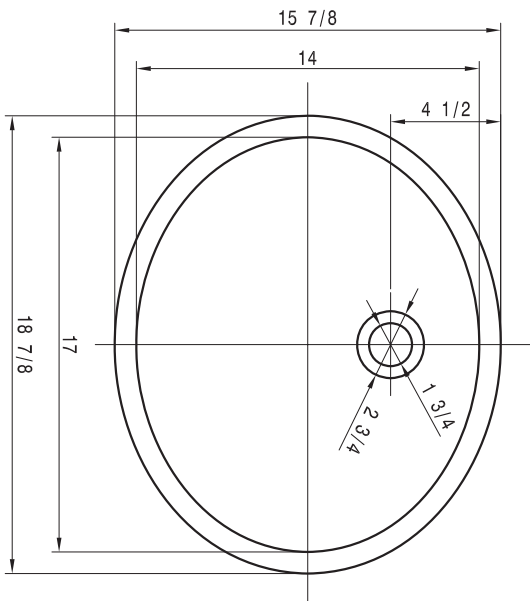

TOP VIEW

FRONT VIEW

17 INCH BASIN TOLERANCE: $\pm 3\%$

3D VIEW

SIDE VIEW

BACK VIEW

17 INCH BASIN

DRAWINGS REPRESENT ORIGINAL DESIGN SPECIFICATIONS. ACTUAL PRODUCT DIMENSIONS MAY VARY SLIGHTLY.

ALL DIMENSIONS ARE REPRESENTED IN INCHES.

PROFESSIONAL INSTALLATION REQUIRED

Unless otherwise noted, all design and content, images, artwork, graphics, photography, text, and the like are copyrights, trademarks, trade dress, and/or intellectual property that are owned, controlled, or licensed by Restoration Hardware.

RESTORATION HARDWARE