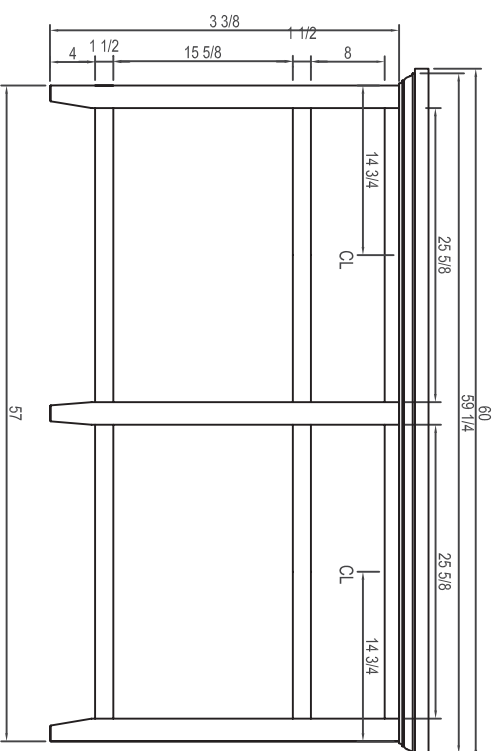

TOP VIEW

3D VIEW

FRONT VIEW

SIDE VIEW

BACK VIEW

# BEACH STREET DOUBLE WASHSTAND

DRAWINGS REPRESENT ORIGINAL DESIGN SPECIFICATIONS; ACTUAL PRODUCT DIMENSIONS MAY VARY SLIGHTLY.

ALL DIMENSIONS ARE REPRESENTED IN INCHES.

PROFESSIONAL INSTALLATION REQUIRED