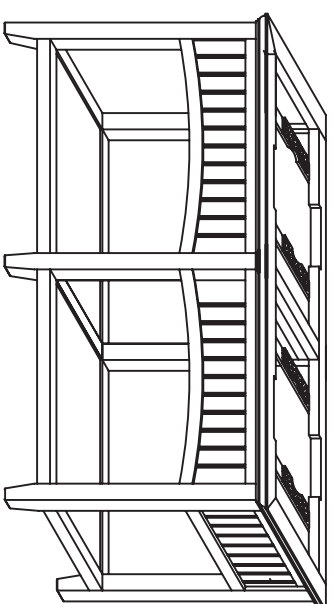

## 17 INCH BASIN

DRAWINGS REPRESENT ORIGINAL DESIGN SPECIFICATIONS. ACTUAL PRODUCT DIMENSIONS MAY VARY SLIGHTLY.

ALL DIMENSIONS ARE REPRESENTED IN INCHES.

PROFESSIONAL INSTALLATION REQUIRED

Unless otherwise noted, all design and content, images, artwork, graphics, photography, text, and the like are copyrights, trademarks, trade dress, and/or intellectual property that are owned, controlled, or licensed by Restoration Hardware.

## RESTORATION HARDWARE

TOP VIEW

3D VIEW

FRONT VIEW

SIDE VIEW

BACK VIEW