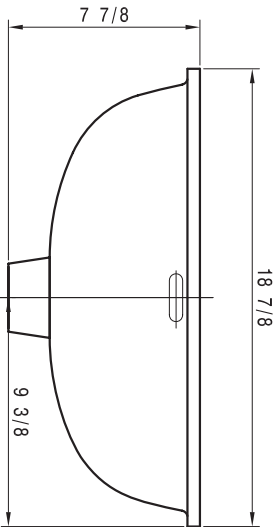

## 17 INCH BASIN

DRAWINGS REPRESENT ORIGINAL DESIGN SPECIFICATIONS. ACTUAL PRODUCT DIMENSIONS MAY VARY SLIGHTLY.

ALL DIMENSIONS ARE REPRESENTED IN INCHES.

PROFESSIONAL INSTALLATION REQUIRED

Unless otherwise noted, all design and content, images, artwork, graphics, photography, text, and the like are copyrights, trademarks, trade dress, and/or intellectual property that are owned, controlled, or licensed by Restoration Hardware.

## RESTORATION HARDWARE

TOP VIEW

3D VIEW

FRONT VIEW

SIDE VIEW

BACK VIEW

# BEACH STREET DOUBLE WASHSTAND

DRAWINGS REPRESENT ORIGINAL DESIGN SPECIFICATIONS. ACTUAL PRODUCT DIMENSIONS MAY VARY SLIGHTLY.

ALL DIMENSIONS ARE REPRESENTED IN INCHES.

PROFESSIONAL INSTALLATION REQUIRED

TOP VIEW

FRONT VIEW

17 INCH BASIN TOLERANCE:  $\pm 3\%$

3D VIEW

SIDE VIEW

BACK VIEW