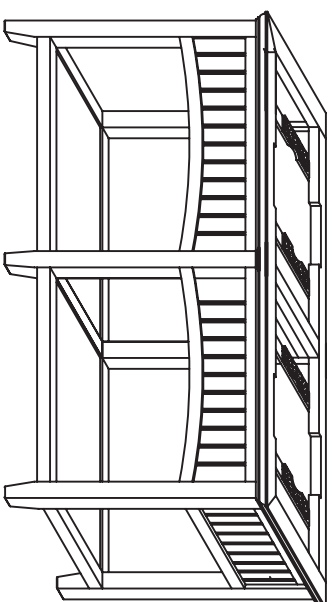

2. Apply a continuous bead of sealant to the top surface of rim of lavatory basins (C) where it will contact underside of stone top.
3. Using two people, lift stone top (A), carefully place it in position on top of washstand base.
4. Apply silicone sealant to bottom and back of backsplash (B) and attach to wall and marble top.

TOP VIEW

3D VIEW

FRONT VIEW

SIDE VIEW

BACK VIEW