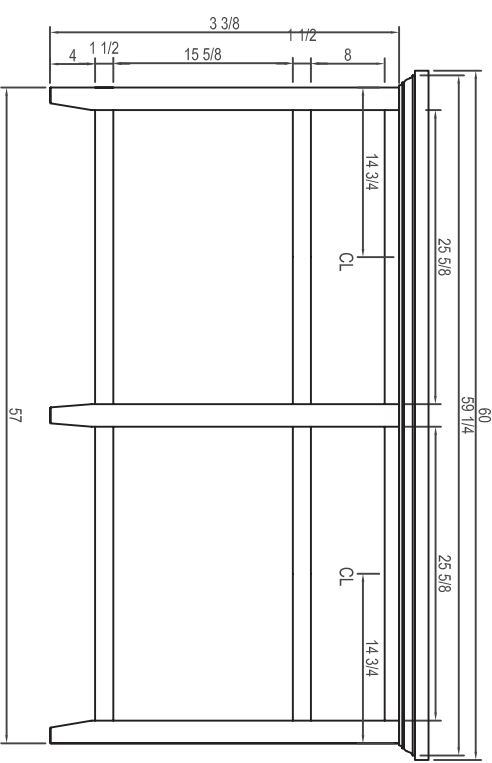

## 17 INCH BASIN

DRAWINGS REPRESENT ORIGINAL DESIGN SPECIFICATIONS. ACTUAL PRODUCT DIMENSIONS MAY VARY SLIGHTLY.

ALL DIMENSIONS ARE REPRESENTED IN INCHES.

PROFESSIONAL INSTALLATION REQUIRED

Unless otherwise noted, all design and content, images, artwork, graphics, photography, text, and the like are copyrights, trademarks, trade dress, and/or intellectual property that are owned, controlled, or licensed by Restoration Hardware.

## RESTORATION HARDWARE

TOP VIEW

3D VIEW

FRONT VIEW

SIDE VIEW

BACK VIEW

# BEACH STREET DOUBLE WASHSTAND

DRAWINGS REPRESENT ORIGINAL DESIGN SPECIFICATIONS. ACTUAL PRODUCT DIMENSIONS MAY VARY SLIGHTLY.

ALL DIMENSIONS ARE REPRESENTED IN INCHES.

PROFESSIONAL INSTALLATION REQUIRED