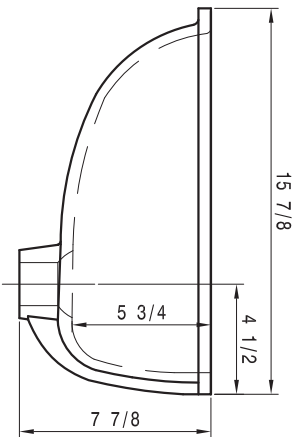

## BEACH STREET DOUBLE STONE

DRAWINGS REPRESENT ORIGINAL DESIGN SPECIFICATIONS. ACTUAL PRODUCT DIMENSIONS MAY VARY SLIGHTLY.  
 ALL DIMENSIONS ARE REPRESENTED IN INCHES.  
 PROFESSIONAL INSTALLATION REQUIRED

RESTORATION HARDWARE

TOP VIEW

FRONT VIEW

17 INCH BASIN TOLERANCE:  $\pm 3\%$

3D VIEW

SIDE VIEW

BACK VIEW

## 17 INCH BASIN

DRAWINGS REPRESENT ORIGINAL DESIGN SPECIFICATIONS. ACTUAL PRODUCT DIMENSIONS MAY VARY SLIGHTLY.

ALL DIMENSIONS ARE REPRESENTED IN INCHES.

PROFESSIONAL INSTALLATION REQUIRED

Unless otherwise noted, all design and content, images, artwork, graphics, photography, text, and the like are copyrights, trademarks, trade dress, and/or intellectual property that are owned, controlled, or licensed by Restoration Hardware.

## RESTORATION HARDWARE

TOP VIEW

3D VIEW

FRONT VIEW

SIDE VIEW

BACK VIEW