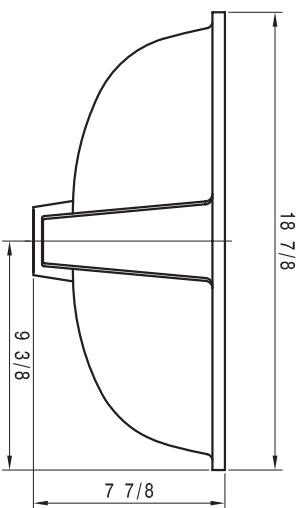

RESTORATION HARDWARE

TOP VIEW

FRONT VIEW

17 INCH BASIN TOLERANCE:  $\pm 3\%$

3D VIEW

SIDE VIEW

BACK VIEW

## 17 INCH BASIN

DRAWINGS REPRESENT ORIGINAL DESIGN SPECIFICATIONS. ACTUAL PRODUCT DIMENSIONS MAY VARY SLIGHTLY.

ALL DIMENSIONS ARE REPRESENTED IN INCHES.

PROFESSIONAL INSTALLATION REQUIRED

Unless otherwise noted, all design and content, images, artwork, graphics, photography, text, and the like are copyrights, trademarks, trade dress, and/or intellectual property that are owned, controlled, or licensed by Restoration Hardware.

## RESTORATION HARDWARE

TOP VIEW

3D VIEW

FRONT VIEW

SIDE VIEW

BACK VIEW