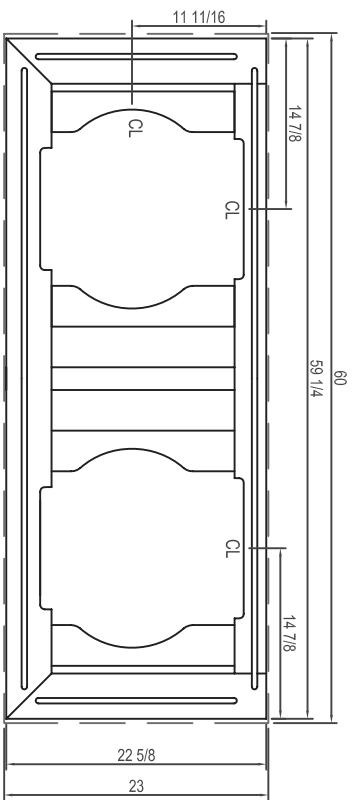

RESTORATION HARDWARE

TOP VIEW

FRONT VIEW

17 INCH BASIN TOLERANCE:  $\pm 3\%$

3D VIEW

SIDE VIEW

BACK VIEW

## 17 INCH BASIN

DRAWINGS REPRESENT ORIGINAL DESIGN SPECIFICATIONS. ACTUAL PRODUCT DIMENSIONS MAY VARY SLIGHTLY.

ALL DIMENSIONS ARE REPRESENTED IN INCHES.

PROFESSIONAL INSTALLATION REQUIRED

Unless otherwise noted, all design and content, images, artwork, graphics, photography, text, and the like are copyrights, trademarks, trade dress, and/or intellectual property that are owned, controlled, or licensed by Restoration Hardware.

## RESTORATION HARDWARE

TOP VIEW

3D VIEW

FRONT VIEW

SIDE VIEW

BACK VIEW

# BEACH STREET DOUBLE WASHSTAND

DRAWINGS REPRESENT ORIGINAL DESIGN SPECIFICATIONS. ACTUAL PRODUCT DIMENSIONS MAY VARY SLIGHTLY.

ALL DIMENSIONS ARE REPRESENTED IN INCHES.

PROFESSIONAL INSTALLATION REQUIRED