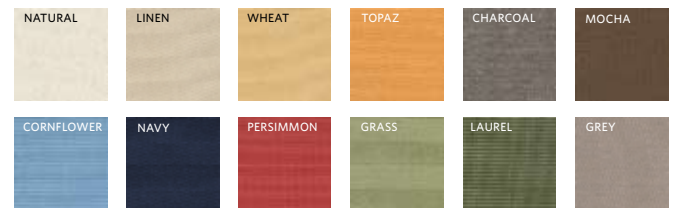

NANTUCKET COLLECTION

INSPIRATION

Nautical appeal evokes East Coast summers, in a collection comfortably proportioned for smaller spaces.

FEATURES

- Mortise-and-tenon joinery
- Finished with seven layers of enduring polyurethane paint
- Withstands sun, spring rains, summer squalls and snowstorms alike without yellowing or cracking
- Rectangular extension dining table seats 6 when unextended and 8 when extended

COLORS/FINISHES

Crisp white finish

CONSTRUCTION

Solid hardwood

DELIVERY

Furniture will be unpacked, inspected and placed wherever you like. All packing material will be removed. (Certain small items, such as cushions or side tables that do not require assembly, will be delivered to your doorstep if they are the only items in the order.) Furniture and stocked cushions will be delivered to your home within 1-2 weeks in most metropolitan areas. 3-4 weeks for Canada.

SUNBRELLA® PILLOWS AND CUSHIONS

The world's number one outdoor performance fabric is now available in both canvas and twill. Offered in a palette of 12 hues, our classic canvas is lightweight and has a flat, consistent weave. Our new twill, available in 5 neutral tones, has a luxurious, soft hand and the rich look, variegated weave and heavier feel of natural fibers. Both are easy-care and withstand the elements beautifully.

CANVAS

TWILL