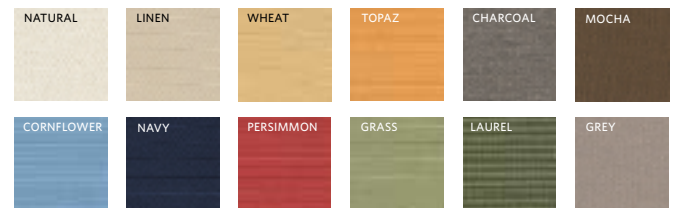

LEAGRAVE COLLECTION

INSPIRATION

Inspired by turn-of-the-century English garden designs. Features a distinctive Arts & Crafts geometric motif.

FEATURES

- Slatted seats
- Precision mortise-and-tenon joinery
- Brushed weathered finish
- Teak will continue to weather to a deeper shade of silvery grey with exposure to the elements
- Butterfly extension expands rectangular table from 75" to 110", then folds conveniently underneath with no pieces to stow away
- Rectangular extension dining table seats 6 when unextended and 8 when extended; round dining table seats 4

COLORS/FINISHES

Weathered grey

CONSTRUCTION

Sustainably harvested premium teak

DELIVERY

Furniture will be unpacked, inspected and placed wherever you like. All packing material will be removed. (Certain small items, such as cushions or side tables that do not require assembly, will be delivered to your doorstep if they are the only items in the order.) Furniture and stocked cushions will be delivered to your home within 1-2 weeks in most metropolitan areas. 3-4 weeks for Canada.

SUNBRELLA® PILLOWS AND CUSHIONS

The world's number one outdoor performance fabric is now available in both canvas and twill. Offered in a palette of 12 hues, our classic canvas is lightweight and has a flat, consistent weave. Our new twill, available in 5 neutral tones, has a luxurious, soft hand and the rich look, variegated weave and heavier feel of natural fibers. Both are easy-care and withstand the elements beautifully.

CANVAS

TWILL