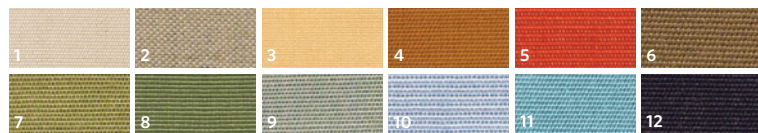

DELIVERY INFO Stocked cushion colors vary by collection and arrive with your furniture; custom cushion colors ship separately. All cushions and pillows are express delivered in 1-2 weeks.

STOCKED COLORS Linen, Natural, Mocha

CUSTOM ORDER COLORS Sunflower, Topaz, Persimmon, Grass, Laurel, Light Silver Sage, Aqua, Navy, Cornflower

12 SUNBRELLA® COLORS

1 - NATURAL	4 - TOPAZ	7 - GRASS	10 - CORNFLOWER
2 - LINEN	5 - PERSIMMON	8 - LAUREL	11 - AQUA
3 - SUNFLOWER	6 - MOCHA	9 - LIGHT SILVER SAGE	12 - NAVY