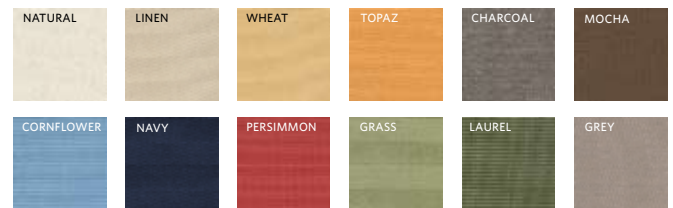

LA JOLLA COLLECTION

INSPIRATION

Elegant simplicity in all-weather wicker, perfectly sized for smaller spaces.

FEATURES

- Hand woven of flat, all-weather strands around a rustproof aluminum frame
- Resistant to fading, cracking and tearing
- Intricate weave highlights the highs and lows of the hazelnut finish
- Gently sloping arms on lounge seating
- Rectangular dining tables seat 6; square dining tables seat 4
- Tables are topped with tempered glass

COLORS/FINISHES

Hazelnut

CONSTRUCTION

All-weather wicker and aluminum frames; metal tables and chairs are powdercoated aluminum

DELIVERY

Furniture will be unpacked, inspected and placed wherever you like. All packing material will be removed. (Certain small items, such as cushions or side tables that do not require assembly, will be delivered to your doorstep if they are the only items in the order.) Furniture and stocked cushions will be delivered to your home within 1-2 weeks in most metropolitan areas. 3-4 weeks for Canada.

SUNBRELLA® PILLOWS AND CUSHIONS

The world's number one outdoor performance fabric is now available in both canvas and twill. Offered in a palette of 12 hues, our classic canvas is lightweight and has a flat, consistent weave. Our new twill, available in 5 neutral tones, has a luxurious, soft hand and the rich look, variegated weave and heavier feel of natural fibers. Both are easy-care and withstand the elements beautifully.

CANVAS

TWILL