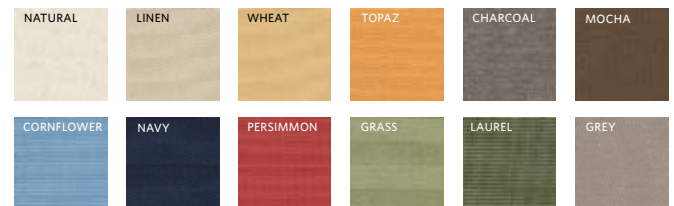

HAMPSHIRE COLLECTION

INSPIRATION

The classic beauty of all-weather wicker, updated with a new weathered grey finish.

FEATURES

- Man-made weatherproof strands won't fade or crack
- Intricately hand-woven details
- Rustproof aluminum frames
- Tables have removable tempered glass tops
- Rectangular dining table seats 6; round dining table seats 4; small round dining table seats 2

COLORS/FINISHES

Weathered grey

CONSTRUCTION

All-weather wicker; cast aluminum frames

DELIVERY

Furniture will be unpacked, inspected and placed wherever you like. All packing material will be removed. (Certain small items, such as cushions or side tables that do not require assembly, will be delivered to your doorstep if they are the only items in the order.) Furniture and stocked cushions will be delivered to your home within 1-2 weeks in most metropolitan areas. 3-4 weeks for Canada.

SUNBRELLA® PILLOWS AND CUSHIONS

The world's number one outdoor performance fabric is now available in both canvas and twill. Offered in a palette of 12 hues, our classic canvas is lightweight and has a flat, consistent weave. Our new twill, available in 5 neutral tones, has a luxurious, soft hand and the rich look, variegated weave and heavier feel of natural fibers. Both are easy-care and withstand the elements beautifully.

CANVAS

TWILL