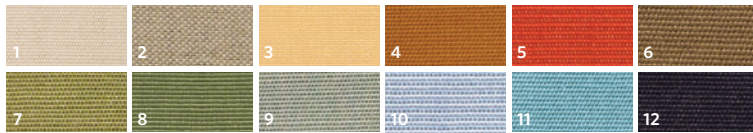

DELIVERY INFO Stocked cushion colors vary by collection and arrive with your furniture; custom cushion colors ship separately. All cushions and pillows are express delivered in 1-2 weeks.

STOCKED COLORS Linen, Natural, Mocha

CUSTOM ORDER COLORS Sunflower, Topaz, Persimmon, Grass, Laurel, Light Silver Sage, Aqua, Navy, Cornflower

12 SUNBRELLA® COLORS

1 - NATURAL	4 - TOPAZ	7 - GRASS	10 - CORNFLOWER
2 - LINEN	5 - PERSIMMON	8 - LAUREL	11 - AQUA
3 - SUNFLOWER	6 - MOCHA	9 - LIGHT SILVER SAGE	12 - NAVY