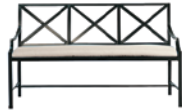

BENCH
59"W x 25½"D x 34"H