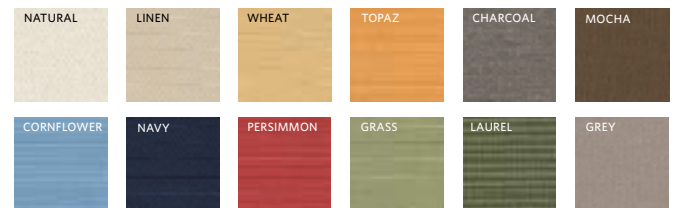

BELVEDERE COLLECTION

INSPIRATION

West-Coast inspired angular low-slung modernism combined with the beauty of substantial Grade A teak.

FEATURES

- Precision mortise-and-tenon joinery provides enduring construction
- Smooth, broad arms on seating
- Chaise features German hydraulic mechanism that adjusts to infinite positions at a touch
- If left untreated, teak will grow more beautiful with age, softening to a silvery grey; oil regularly to maintain its natural honey brown hue
- Butterfly extension expands rectangular table from 80" to 120", then folds conveniently underneath with no pieces to stow away
- Rectangular extension dining table seats 6 when unextended and 8 when extended; square table seats 4

COLORS/FINISHES

Unfinished

CONSTRUCTION

Sustainably harvested Grade A teak

DELIVERY

Furniture will be unpacked, inspected and placed wherever you like. All packing material will be removed. (Certain small items, such as cushions or side tables that do not require assembly, will be delivered to your doorstep if they are the only items in the order.) Furniture and stocked cushions will be delivered to your home within 1-2 weeks in most metropolitan areas. 3-4 weeks for Canada.

SUNBRELLA® PILLOWS AND CUSHIONS

The world's number one outdoor performance fabric is now available in both canvas and twill. Offered in a palette of 12 hues, our classic canvas is lightweight and has a flat, consistent weave. Our new twill, available in 5 neutral tones, has a luxurious, soft hand and the rich look, variegated weave and heavier feel of natural fibers. Both are easy-care and withstand the elements beautifully.

CANVAS

TWILL