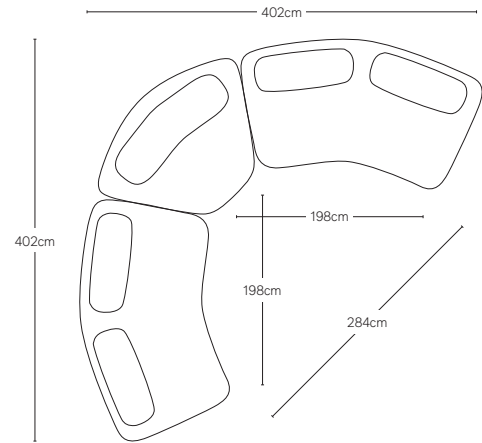

ISOLA COLLECTION

All dimensions are given in centimeters; all weights are given in kg. See the attached "Dimensions Diagram" sheet for more information on the keys used in this chart.

	OVERALL WIDTH A	FRONT WIDTH B	OVERALL DEPTH C	OVERALL HEIGHT D	SEAT HEIGHT E	FOOT HEIGHT F	INSIDE SEAT DEPTH W/BACK CUSHION G	# OF BACK CUSHIONS	BACK CUSHION WIDTH H	BACK CUSHION DEPTH I	BACK CUSHION HEIGHT J
213CM SOFA	213	146	134	77	42	5	71	2	86	40	35
244CM SOFA	244	163	138	77	42	5	71	2	102	40	35
274CM SOFA	274	199	138	77	42	5	71	2	114	40	35
UNIVERSAL CHAISE	137	105	174	77	42	5	122	1	114	40	35
ARMLESS CHAIR	122	98	125	77	42	5	75	1	102	40	35
CORNER WEDGE	183	61	132	77	42	5	75	1	135	40	35

213cm SOFA

244cm SOFA

274cm SOFA

213cm & 213cm SOFA SECTIONAL
Below: 213cm Sofa / 213cm Sofa

244cm & 244cm SOFA SECTIONAL
Below: 244cm Sofa / 244cm Sofa

274cm & 274cm SOFA SECTIONAL
Below: 274cm Sofa / 274cm Sofa

213cm & 244cm SOFA SECTIONAL
Below: 213cm Sofa / 244cm Sofa

213cm & 274cm SOFA SECTIONAL
Below: 213cm Sofa / 274cm Sofa

244cm & 274cm SOFA SECTIONAL
Below: 244cm Sofa / 274cm Sofa

213cm SOFA

244cm SOFA

274cm SOFA

CORNER WEDGE

213cm & 213cm L-SECTIONAL
Below: 213cm Sofa / Corner Wedge / 213cm Sofa

244cm & 244cm L-SECTIONAL
Below: 244cm Sofa / Corner Wedge / 244cm Sofa

274cm & 274cm L-SECTIONAL
Below: 274cm Sofa / Corner Wedge / 274cm Sofa