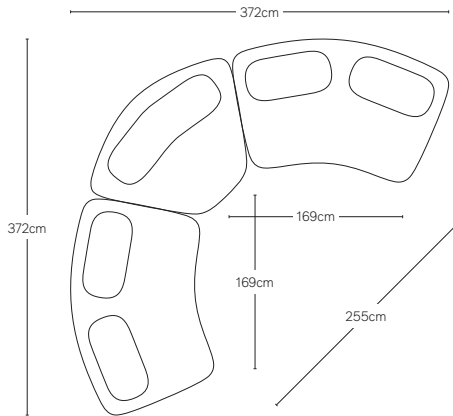

ISOLA COLLECTION

All dimensions are given in centimeters; all weights are given in kg. See the attached "Dimensions Diagram" sheet for more information on the keys used in this chart.

	OVERALL WIDTH A	FRONT WIDTH B	OVERALL DEPTH C	OVERALL HEIGHT D	SEAT HEIGHT E	FOOT HEIGHT F	INSIDE SEAT DEPTH W/BACK CUSHION G	# OF BACK CUSHIONS	BACK CUSHION WIDTH H	BACK CUSHION DEPTH I	BACK CUSHION HEIGHT J
213CM SOFA	213	146	134	77	42	5	71	2	86	40	35
244CM SOFA	244	163	138	77	42	5	71	2	102	40	35
274CM SOFA	274	199	138	77	42	5	71	2	114	40	35
UNIVERSAL CHAISE	137	105	174	77	42	5	122	1	114	40	35
ARMLESS CHAIR	122	98	125	77	42	5	75	1	102	40	35
CORNER WEDGE	183	61	132	77	42	5	75	1	135	40	35

213cm SOFA

244cm SOFA

274cm SOFA

213cm & 213cm SOFA SECTIONAL
Below: 213cm Sofa / 213cm Sofa

244cm & 244cm SOFA SECTIONAL
Below: 244cm Sofa / 244cm Sofa

274cm & 274cm SOFA SECTIONAL
Below: 274cm Sofa / 274cm Sofa

213cm & 244cm SOFA SECTIONAL
Below: 213cm Sofa / 244cm Sofa

213cm & 274cm SOFA SECTIONAL
Below: 213cm Sofa / 274cm Sofa

244cm & 274cm SOFA SECTIONAL
Below: 244cm Sofa / 274cm Sofa

213cm SOFA

244cm SOFA

274cm SOFA

CORNER WEDGE

213cm & 213cm L-SECTIONAL
Below: 213cm Sofa / Corner Wedge / 213cm Sofa

244cm & 244cm L-SECTIONAL
Below: 244cm Sofa / Corner Wedge / 244cm Sofa

274cm & 274cm L-SECTIONAL
Below: 274cm Sofa / Corner Wedge / 274cm Sofa