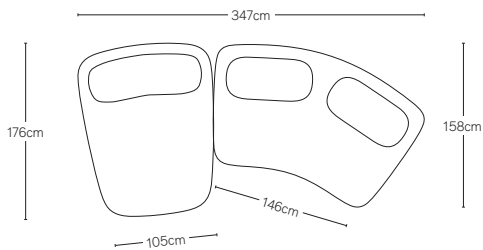

ISOLA COLLECTION

All dimensions are given in centimeters; all weights are given in kg. See the attached "Dimensions Diagram" sheet for more information on the keys used in this chart.

	OVERALL WIDTH A	FRONT WIDTH B	OVERALL DEPTH C	OVERALL HEIGHT D	SEAT HEIGHT E	FOOT HEIGHT F	INSIDE SEAT DEPTH W/BACK CUSHION G	# OF BACK CUSHIONS	BACK CUSHION WIDTH H	BACK CUSHION DEPTH I	BACK CUSHION HEIGHT J
213CM SOFA	213	146	134	77	42	5	71	2	86	40	35
244CM SOFA	244	163	138	77	42	5	71	2	102	40	35
274CM SOFA	274	199	138	77	42	5	71	2	114	40	35
UNIVERSAL CHAISE	137	105	174	77	42	5	122	1	114	40	35
ARMLESS CHAIR	122	98	125	77	42	5	75	1	102	40	35
CORNER WEDGE	183	61	132	77	42	5	75	1	135	40	35

2-PIECE SOFA

Below: 244cm Sofa / 244cm Sofa

L-SECTIONAL

Below: 244cm Sofa / Corner Wedge / 244cm Sofa

3-PIECE SOFA-CHAISE

Below: Universal Chaise / 244cm Sofa / Armless Chair

213cm SOFA

244cm SOFA

274cm SOFA

UNIVERSAL CHAISE

213cm SOFA-CHAISE SECTIONAL
Below: Universal Chaise / 244cm Sofa

244cm SOFA-CHAISE SECTIONAL
Below: Universal Chaise / 244cm Sofa

274cm SOFA-CHAISE SECTIONAL
Below: Universal Chaise / 244cm Sofa

213cm SOFA

244cm SOFA

274cm SOFA

213cm & 213cm SOFA SECTIONAL
Below: 213cm Sofa / 213cm Sofa

244cm & 244cm SOFA SECTIONAL
Below: 244cm Sofa / 244cm Sofa

274cm & 274cm SOFA SECTIONAL
Below: 274cm Sofa / 274cm Sofa