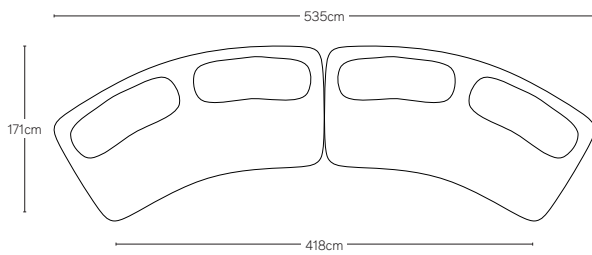

ISOLA COLLECTION

All dimensions are given in centimeters; all weights are given in kg. See the attached "Dimensions Diagram" sheet for more information on the keys used in this chart.

	OVERALL WIDTH A	FRONT WIDTH B	OVERALL DEPTH C	OVERALL HEIGHT D	SEAT HEIGHT E	FOOT HEIGHT F	INSIDE SEAT DEPTH W/BACK CUSHION G	# OF BACK CUSHIONS	BACK CUSHION WIDTH H	BACK CUSHION DEPTH I	BACK CUSHION HEIGHT J
213CM SOFA	213	146	134	77	42	5	71	2	86	40	35
244CM SOFA	244	163	138	77	42	5	71	2	102	40	35
274CM SOFA	274	199	138	77	42	5	71	2	114	40	35
UNIVERSAL CHAISE	137	105	174	77	42	5	122	1	114	40	35
ARMLESS CHAIR	122	98	125	77	42	5	75	1	102	40	35
CORNER WEDGE	183	61	132	77	42	5	75	1	135	40	35

274cm SOFA

UNIVERSAL CHAISE

213cm SOFA-CHAISE SECTIONAL
Below: Universal Chaise / 244cm Sofa

244cm SOFA-CHAISE SECTIONAL
Below: Universal Chaise / 244cm Sofa

274cm SOFA-CHAISE SECTIONAL
Below: Universal Chaise / 244cm Sofa

213cm SOFA

244cm SOFA

274cm SOFA

213cm & 213cm SOFA SECTIONAL
Below: 213cm Sofa / 213cm Sofa

244cm & 244cm SOFA SECTIONAL
Below: 244cm Sofa / 244cm Sofa

274cm & 274cm SOFA SECTIONAL
Below: 274cm Sofa / 274cm Sofa

213cm & 244cm SOFA SECTIONAL
Below: 213cm Sofa / 244cm Sofa

213cm & 274cm SOFA SECTIONAL
Below: 213cm Sofa / 274cm Sofa

244cm & 274cm SOFA SECTIONAL
Below: 244cm Sofa / 274cm Sofa

213cm SOFA

244cm SOFA

274cm SOFA