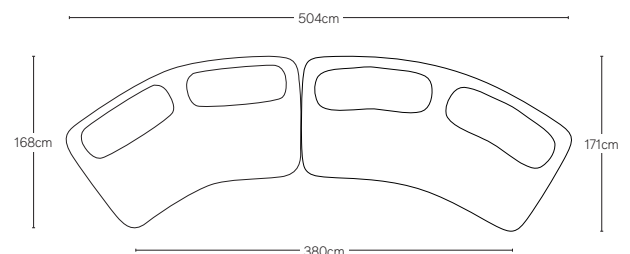

ISOLA COLLECTION

All dimensions are given in centimeters; all weights are given in kg. See the attached "Dimensions Diagram" sheet for more information on the keys used in this chart.

	OVERALL WIDTH A	FRONT WIDTH B	OVERALL DEPTH C	OVERALL HEIGHT D	SEAT HEIGHT E	FOOT HEIGHT F	INSIDE SEAT DEPTH W/BACK CUSHION G	# OF BACK CUSHIONS	BACK CUSHION WIDTH H	BACK CUSHION DEPTH I	BACK CUSHION HEIGHT J
213CM SOFA	213	146	134	77	42	5	71	2	86	40	35
244CM SOFA	244	163	138	77	42	5	71	2	102	40	35
274CM SOFA	274	199	138	77	42	5	71	2	114	40	35
UNIVERSAL CHAISE	137	105	174	77	42	5	122	1	114	40	35
ARMLESS CHAIR	122	98	125	77	42	5	75	1	102	40	35
CORNER WEDGE	183	61	132	77	42	5	75	1	135	40	35

274cm SOFA

UNIVERSAL CHAISE

213cm SOFA-CHAISE SECTIONAL
Below: Universal Chaise / 244cm Sofa

244cm SOFA-CHAISE SECTIONAL
Below: Universal Chaise / 244cm Sofa

274cm SOFA-CHAISE SECTIONAL
Below: Universal Chaise / 244cm Sofa

213cm SOFA

244cm SOFA

274cm SOFA

213cm & 213cm SOFA SECTIONAL
Below: 213cm Sofa / 213cm Sofa

244cm & 244cm SOFA SECTIONAL
Below: 244cm Sofa / 244cm Sofa

274cm & 274cm SOFA SECTIONAL
Below: 274cm Sofa / 274cm Sofa

213cm & 244cm SOFA SECTIONAL
Below: 213cm Sofa / 244cm Sofa

213cm & 274cm SOFA SECTIONAL
Below: 213cm Sofa / 274cm Sofa

244cm & 274cm SOFA SECTIONAL
Below: 244cm Sofa / 274cm Sofa

213cm SOFA

244cm SOFA

274cm SOFA