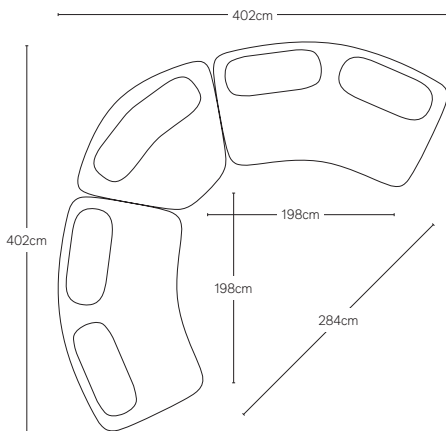

ISOLA COLLECTION

All dimensions are given in centimeters; all weights are given in kg. See the attached "Dimensions Diagram" sheet for more information on the keys used in this chart.

	OVERALL WIDTH A	FRONT WIDTH B	OVERALL DEPTH C	OVERALL HEIGHT D	SEAT HEIGHT E	FOOT HEIGHT F	INSIDE SEAT DEPTH W/BACK CUSHION G	# OF BACK CUSHIONS	BACK CUSHION WIDTH H	BACK CUSHION DEPTH I	BACK CUSHION HEIGHT J
213CM SOFA	213	146	134	77	42	5	71	2	86	40	35
244CM SOFA	244	163	138	77	42	5	71	2	102	40	35
274CM SOFA	274	199	138	77	42	5	71	2	114	40	35
UNIVERSAL CHAISE	137	105	174	77	42	5	122	1	114	40	35
ARMLESS CHAIR	122	98	125	77	42	5	75	1	102	40	35
CORNER WEDGE	183	61	132	77	42	5	75	1	135	40	35

RH Interior Design is available to support you with measurements, configuration and placement. Visit RH.com to request a consultation.

UPHOLSTERY DIMENSIONS DIAGRAM

See the "Dimensions Sheet" for the measurements that correspond with the letters below.

213cm SOFA

244cm SOFA

274cm SOFA

UNIVERSAL CHAISE

ARMLESS CHAIR

CORNER WEDGE

SOFA-CHAISE SECTIONAL

Below: Universal Chaise / 244cm Sofa

2-PIECE SOFA

Below: 244cm Sofa / 244cm Sofa

L-SECTIONAL

Below: 244cm Sofa / Corner Wedge / 244cm Sofa

3-PIECE SOFA-CHAISE

Below: Universal Chaise / 244cm Sofa / Armless Chair

213cm SOFA

244cm SOFA