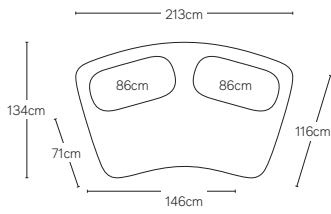

ISOLA COLLECTION

All dimensions are given in centimeters; all weights are given in kg. See the attached "Dimensions Diagram" sheet for more information on the keys used in this chart.

	OVERALL WIDTH A	FRONT WIDTH B	OVERALL DEPTH C	OVERALL HEIGHT D	SEAT HEIGHT E	FOOT HEIGHT F	INSIDE SEAT DEPTH W/BACK CUSHION G	# OF BACK CUSHIONS	BACK CUSHION WIDTH H	BACK CUSHION DEPTH I	BACK CUSHION HEIGHT J
213CM SOFA	213	146	134	77	42	5	71	2	86	40	35
244CM SOFA	244	163	138	77	42	5	71	2	102	40	35
274CM SOFA	274	199	138	77	42	5	71	2	114	40	35
UNIVERSAL CHAISE	137	105	174	77	42	5	122	1	114	40	35
ARMLESS CHAIR	122	98	125	77	42	5	75	1	102	40	35
CORNER WEDGE	183	61	132	77	42	5	75	1	135	40	35

213cm SOFA

244cm SOFA

274cm SOFA

213cm & 213cm SOFA SECTIONAL
Below: 213cm Sofa / 213cm Sofa

244cm & 244cm SOFA SECTIONAL
Below: 244cm Sofa / 244cm Sofa

274cm & 274cm SOFA SECTIONAL
Below: 274cm Sofa / 274cm Sofa

213cm & 244cm SOFA SECTIONAL
Below: 213cm Sofa / 244cm Sofa

213cm & 274cm SOFA SECTIONAL
Below: 213cm Sofa / 274cm Sofa

244cm & 274cm SOFA SECTIONAL
Below: 244cm Sofa / 274cm Sofa

213cm SOFA

244cm SOFA

274cm SOFA

CORNER WEDGE

213cm & 213cm L-SECTIONAL
Below: 213cm Sofa / Corner Wedge / 213cm Sofa

244cm & 244cm L-SECTIONAL
Below: 244cm Sofa / Corner Wedge / 244cm Sofa

274cm & 274cm L-SECTIONAL
Below: 274cm Sofa / Corner Wedge / 274cm Sofa