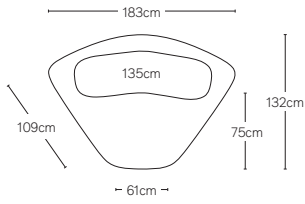

ISOLA COLLECTION

All dimensions are given in centimeters; all weights are given in kg. See the attached "Dimensions Diagram" sheet for more information on the keys used in this chart.

	OVERALL WIDTH A	FRONT WIDTH B	OVERALL DEPTH C	OVERALL HEIGHT D	SEAT HEIGHT E	FOOT HEIGHT F	INSIDE SEAT DEPTH W/BACK CUSHION G	# OF BACK CUSHIONS	BACK CUSHION WIDTH H	BACK CUSHION DEPTH I	BACK CUSHION HEIGHT J
213CM SOFA	213	146	134	77	42	5	71	2	86	40	35
244CM SOFA	244	163	138	77	42	5	71	2	102	40	35
274CM SOFA	274	199	138	77	42	5	71	2	114	40	35
UNIVERSAL CHAISE	137	105	174	77	42	5	122	1	114	40	35
ARMLESS CHAIR	122	98	125	77	42	5	75	1	102	40	35
CORNER WEDGE	183	61	132	77	42	5	75	1	135	40	35

213cm & 244cm SOFA SECTIONAL
Below: 213cm Sofa / 244cm Sofa

213cm & 274cm SOFA SECTIONAL
Below: 213cm Sofa / 274cm Sofa

244cm & 274cm SOFA SECTIONAL
Below: 244cm Sofa / 274cm Sofa

213cm SOFA

244cm SOFA

274cm SOFA

CORNER WEDGE

213cm & 213cm L-SECTIONAL
Below: 213cm Sofa / Corner Wedge / 213cm Sofa

244cm & 244cm L-SECTIONAL
Below: 244cm Sofa / Corner Wedge / 244cm Sofa

274cm & 274cm L-SECTIONAL
Below: 274cm Sofa / Corner Wedge / 274cm Sofa

213cm SOFA

244cm SOFA

274cm SOFA

CORNER WEDGE

213cm & 244cm L-SECTIONAL
Below: 213cm Sofa / Corner Wedge / 244cm Sofa

213cm & 274cm L-SECTIONAL
Below: 213cm Sofa / Corner Wedge / 274cm Sofa

244cm & 274cm L-SECTIONAL
Below: 244cm Sofa / Corner Wedge / 274cm Sofa