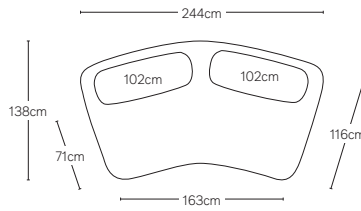

ISOLA COLLECTION

All dimensions are given in centimeters; all weights are given in kg. See the attached "Dimensions Diagram" sheet for more information on the keys used in this chart.

	OVERALL WIDTH A	FRONT WIDTH B	OVERALL DEPTH C	OVERALL HEIGHT D	SEAT HEIGHT E	FOOT HEIGHT F	INSIDE SEAT DEPTH W/BACK CUSHION G	# OF BACK CUSHIONS	BACK CUSHION WIDTH H	BACK CUSHION DEPTH I	BACK CUSHION HEIGHT J
213CM SOFA	213	146	134	77	42	5	71	2	86	40	35
244CM SOFA	244	163	138	77	42	5	71	2	102	40	35
274CM SOFA	274	199	138	77	42	5	71	2	114	40	35
UNIVERSAL CHAISE	137	105	174	77	42	5	122	1	114	40	35
ARMLESS CHAIR	122	98	125	77	42	5	75	1	102	40	35
CORNER WEDGE	183	61	132	77	42	5	75	1	135	40	35

RH Interior Design is available to support you with measurements, configuration and placement. Visit RH.com to request a consultation.

UPHOLSTERY DIMENSIONS DIAGRAM

See the "Dimensions Sheet" for the measurements that correspond with the letters below.

213cm SOFA

244cm SOFA

274cm SOFA

UNIVERSAL CHAISE

ARMLESS CHAIR

CORNER WEDGE

SOFA-CHAISE SECTIONAL

Below: Universal Chaise / 244cm Sofa

2-PIECE SOFA

Below: 244cm Sofa / 244cm Sofa

L-SECTIONAL

Below: 244cm Sofa / Corner Wedge / 244cm Sofa

3-PIECE SOFA-CHAISE

Below: Universal Chaise / 244cm Sofa / Armless Chair

213cm SOFA

244cm SOFA