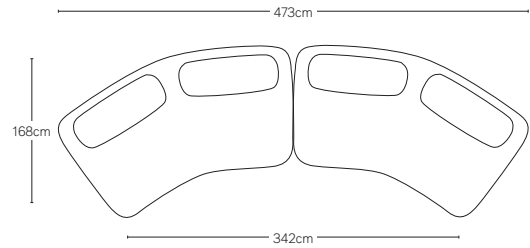

ISOLA COLLECTION

All dimensions are given in centimeters; all weights are given in kg. See the attached "Dimensions Diagram" sheet for more information on the keys used in this chart.

	OVERALL WIDTH A	FRONT WIDTH B	OVERALL DEPTH C	OVERALL HEIGHT D	SEAT HEIGHT E	FOOT HEIGHT F	INSIDE SEAT DEPTH W/BACK CUSHION G	# OF BACK CUSHIONS	BACK CUSHION WIDTH H	BACK CUSHION DEPTH I	BACK CUSHION HEIGHT J
213CM SOFA	213	146	134	77	42	5	71	2	86	40	35
244CM SOFA	244	163	138	77	42	5	71	2	102	40	35
274CM SOFA	274	199	138	77	42	5	71	2	114	40	35
UNIVERSAL CHAISE	137	105	174	77	42	5	122	1	114	40	35
ARMLESS CHAIR	122	98	125	77	42	5	75	1	102	40	35
CORNER WEDGE	183	61	132	77	42	5	75	1	135	40	35

RH Interior Design is available to support you with measurements, configuration and placement. Visit RH.com to request a consultation.

UPHOLSTERY DIMENSIONS DIAGRAM

See the "Dimensions Sheet" for the measurements that correspond with the letters below.

213cm SOFA

244cm SOFA

274cm SOFA

UNIVERSAL CHAISE

ARMLESS CHAIR

CORNER WEDGE

SOFA-CHAISE SECTIONAL

Below: Universal Chaise / 244cm Sofa

2-PIECE SOFA

Below: 244cm Sofa / 244cm Sofa

L-SECTIONAL

Below: 244cm Sofa / Corner Wedge / 244cm Sofa

3-PIECE SOFA-CHAISE

Below: Universal Chaise / 244cm Sofa / Armless Chair

213cm SOFA

244cm SOFA