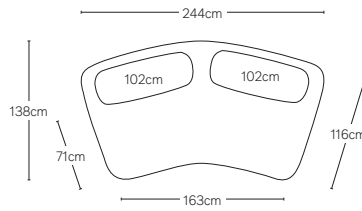

ISOLA COLLECTION

All dimensions are given in centimeters; all weights are given in kg. See the attached "Dimensions Diagram" sheet for more information on the keys used in this chart.

	OVERALL WIDTH A	FRONT WIDTH B	OVERALL DEPTH C	OVERALL HEIGHT D	SEAT HEIGHT E	FOOT HEIGHT F	INSIDE SEAT DEPTH W/BACK CUSHION G	# OF BACK CUSHIONS	BACK CUSHION WIDTH H	BACK CUSHION DEPTH I	BACK CUSHION HEIGHT J
213CM SOFA	213	146	134	77	42	5	71	2	86	40	35
244CM SOFA	244	163	138	77	42	5	71	2	102	40	35
274CM SOFA	274	199	138	77	42	5	71	2	114	40	35
UNIVERSAL CHAISE	137	105	174	77	42	5	122	1	114	40	35
ARMLESS CHAIR	122	98	125	77	42	5	75	1	102	40	35
CORNER WEDGE	183	61	132	77	42	5	75	1	135	40	35

2-PIECE SOFA

Below: 244cm Sofa / 244cm Sofa

L-SECTIONAL

Below: 244cm Sofa / Corner Wedge / 244cm Sofa

3-PIECE SOFA-CHAISE

Below: Universal Chaise / 244cm Sofa / Armless Chair

213cm SOFA

244cm SOFA

274cm SOFA

UNIVERSAL CHAISE

213cm SOFA-CHAISE SECTIONAL
Below: Universal Chaise / 244cm Sofa

244cm SOFA-CHAISE SECTIONAL
Below: Universal Chaise / 244cm Sofa

274cm SOFA-CHAISE SECTIONAL
Below: Universal Chaise / 244cm Sofa

213cm SOFA

244cm SOFA

274cm SOFA

213cm & 213cm SOFA SECTIONAL
Below: 213cm Sofa / 213cm Sofa

244cm & 244cm SOFA SECTIONAL
Below: 244cm Sofa / 244cm Sofa

274cm & 274cm SOFA SECTIONAL
Below: 274cm Sofa / 274cm Sofa