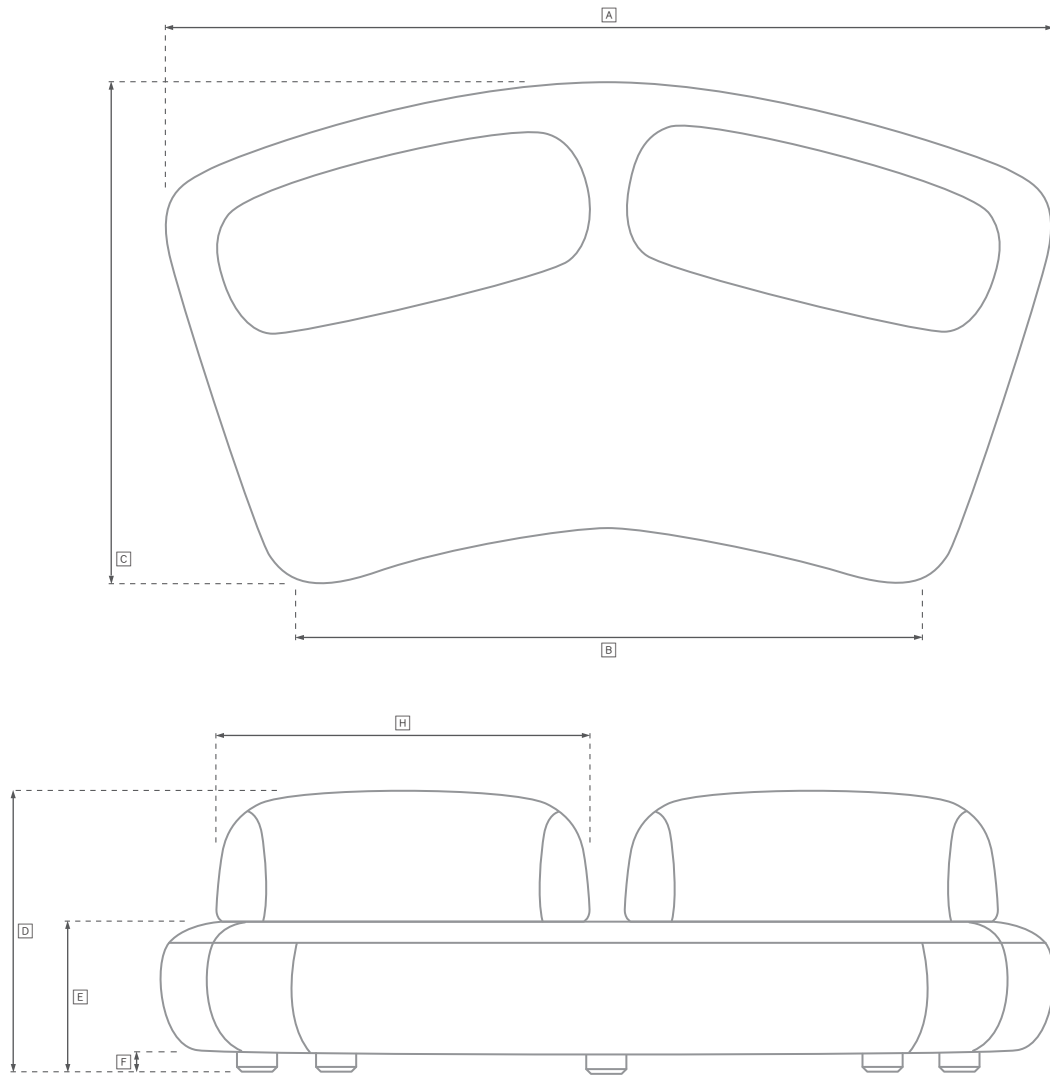

ISOLA COLLECTION

All dimensions are given in centimeters; all weights are given in kg. See the attached "Dimensions Diagram" sheet for more information on the keys used in this chart.

	OVERALL WIDTH A	FRONT WIDTH B	OVERALL DEPTH C	OVERALL HEIGHT D	SEAT HEIGHT E	FOOT HEIGHT F	INSIDE SEAT DEPTH W/BACK CUSHION G	# OF BACK CUSHIONS	BACK CUSHION WIDTH H	BACK CUSHION DEPTH I	BACK CUSHION HEIGHT J
213CM SOFA	213	146	134	77	42	5	71	2	86	40	35
244CM SOFA	244	163	138	77	42	5	71	2	102	40	35
274CM SOFA	274	199	138	77	42	5	71	2	114	40	35
UNIVERSAL CHAISE	137	105	174	77	42	5	122	1	114	40	35
ARMLESS CHAIR	122	98	125	77	42	5	75	1	102	40	35
CORNER WEDGE	183	61	132	77	42	5	75	1	135	40	35

RH Interior Design is available to support you with measurements, configuration and placement. Visit RH.com to request a consultation.

213cm SOFA

244cm SOFA

UPHOLSTERY DIMENSIONS DIAGRAM

See the "Dimensions Sheet" for the measurements that correspond with the letters below.