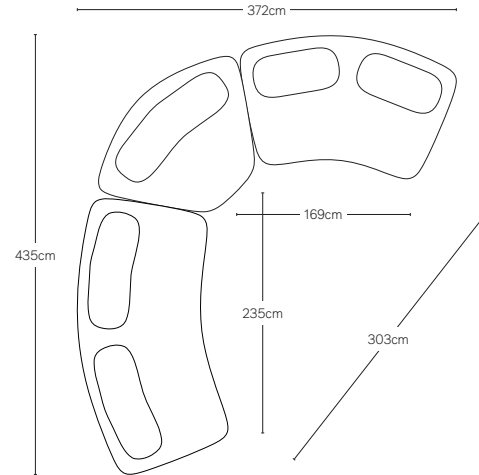

ISOLA COLLECTION

All dimensions are given in centimeters; all weights are given in kg. See the attached "Dimensions Diagram" sheet for more information on the keys used in this chart.

	OVERALL WIDTH A	FRONT WIDTH B	OVERALL DEPTH C	OVERALL HEIGHT D	SEAT HEIGHT E	FOOT HEIGHT F	INSIDE SEAT DEPTH W/BACK CUSHION G	# OF BACK CUSHIONS	BACK CUSHION WIDTH H	BACK CUSHION DEPTH I	BACK CUSHION HEIGHT J
213CM SOFA	213	146	134	77	42	5	71	2	86	40	35
244CM SOFA	244	163	138	77	42	5	71	2	102	40	35
274CM SOFA	274	199	138	77	42	5	71	2	114	40	35
UNIVERSAL CHAISE	137	105	174	77	42	5	122	1	114	40	35
ARMLESS CHAIR	122	98	125	77	42	5	75	1	102	40	35
CORNER WEDGE	183	61	132	77	42	5	75	1	135	40	35

213cm & 244cm SOFA SECTIONAL
Below: 213cm Sofa / 244cm Sofa

213cm & 274cm SOFA SECTIONAL
Below: 213cm Sofa / 274cm Sofa

244cm & 274cm SOFA SECTIONAL
Below: 244cm Sofa / 274cm Sofa

213cm SOFA

244cm SOFA

274cm SOFA

CORNER WEDGE

213cm & 213cm L-SECTIONAL
Below: 213cm Sofa / Corner Wedge / 213cm Sofa

244cm & 244cm L-SECTIONAL
Below: 244cm Sofa / Corner Wedge / 244cm Sofa

274cm & 274cm L-SECTIONAL
Below: 274cm Sofa / Corner Wedge / 274cm Sofa

213cm SOFA

244cm SOFA

274cm SOFA

CORNER WEDGE

213cm & 244cm L-SECTIONAL
Below: 213cm Sofa / Corner Wedge / 244cm Sofa

213cm & 274cm L-SECTIONAL
Below: 213cm Sofa / Corner Wedge / 274cm Sofa

244cm & 274cm L-SECTIONAL
Below: 244cm Sofa / Corner Wedge / 274cm Sofa