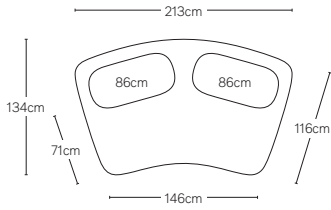

ISOLA COLLECTION

All dimensions are given in centimeters; all weights are given in kg. See the attached "Dimensions Diagram" sheet for more information on the keys used in this chart.

	OVERALL WIDTH A	FRONT WIDTH B	OVERALL DEPTH C	OVERALL HEIGHT D	SEAT HEIGHT E	FOOT HEIGHT F	INSIDE SEAT DEPTH W/BACK CUSHION G	# OF BACK CUSHIONS	BACK CUSHION WIDTH H	BACK CUSHION DEPTH I	BACK CUSHION HEIGHT J
213CM SOFA	213	146	134	77	42	5	71	2	86	40	35
244CM SOFA	244	163	138	77	42	5	71	2	102	40	35
274CM SOFA	274	199	138	77	42	5	71	2	114	40	35
UNIVERSAL CHAISE	137	105	174	77	42	5	122	1	114	40	35
ARMLESS CHAIR	122	98	125	77	42	5	75	1	102	40	35
CORNER WEDGE	183	61	132	77	42	5	75	1	135	40	35

213cm & 244cm SOFA SECTIONAL
Below: 213cm Sofa / 244cm Sofa

213cm & 274cm SOFA SECTIONAL
Below: 213cm Sofa / 274cm Sofa

244cm & 274cm SOFA SECTIONAL
Below: 244cm Sofa / 274cm Sofa

213cm SOFA

244cm SOFA

274cm SOFA

CORNER WEDGE

213cm & 213cm L-SECTIONAL
Below: 213cm Sofa / Corner Wedge / 213cm Sofa

244cm & 244cm L-SECTIONAL
Below: 244cm Sofa / Corner Wedge / 244cm Sofa

274cm & 274cm L-SECTIONAL
Below: 274cm Sofa / Corner Wedge / 274cm Sofa

213cm SOFA

244cm SOFA

274cm SOFA

CORNER WEDGE

213cm & 244cm L-SECTIONAL
Below: 213cm Sofa / Corner Wedge / 244cm Sofa

213cm & 274cm L-SECTIONAL
Below: 213cm Sofa / Corner Wedge / 274cm Sofa

244cm & 274cm L-SECTIONAL
Below: 244cm Sofa / Corner Wedge / 274cm Sofa