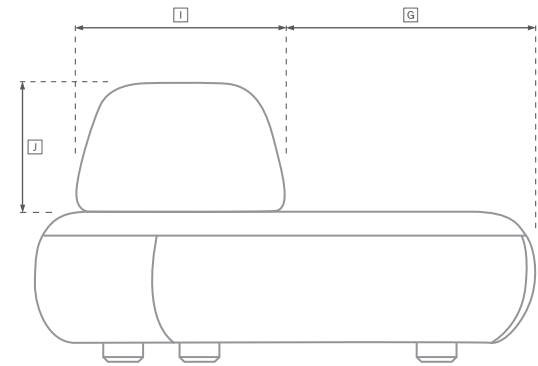

ISOLA COLLECTION

All dimensions are given in centimeters; all weights are given in kg. See the attached "Dimensions Diagram" sheet for more information on the keys used in this chart.

	OVERALL WIDTH A	FRONT WIDTH B	OVERALL DEPTH C	OVERALL HEIGHT D	SEAT HEIGHT E	FOOT HEIGHT F	INSIDE SEAT DEPTH W/BACK CUSHION G	# OF BACK CUSHIONS	BACK CUSHION WIDTH H	BACK CUSHION DEPTH I	BACK CUSHION HEIGHT J
213CM SOFA	213	146	134	77	42	5	71	2	86	40	35
244CM SOFA	244	163	138	77	42	5	71	2	102	40	35
274CM SOFA	274	199	138	77	42	5	71	2	114	40	35
UNIVERSAL CHAISE	137	105	174	77	42	5	122	1	114	40	35
ARMLESS CHAIR	122	98	125	77	42	5	75	1	102	40	35
CORNER WEDGE	183	61	132	77	42	5	75	1	135	40	35

RH Interior Design is available to support you with measurements, configuration and placement. Visit RH.com to request a consultation.

UPHOLSTERY DIMENSIONS DIAGRAM

See the "Dimensions Sheet" for the measurements that correspond with the letters below.

2-PIECE SOFA

Below: 244cm Sofa / 244cm Sofa

L-SECTIONAL

Below: 244cm Sofa / Corner Wedge / 244cm Sofa

3-PIECE SOFA-CHAISE

Below: Universal Chaise / 244cm Sofa / Armless Chair

213cm SOFA

244cm SOFA