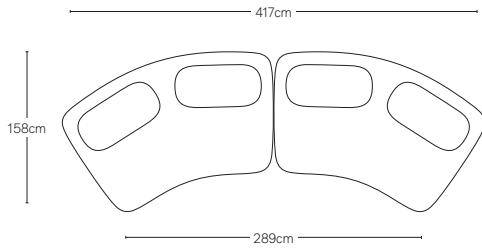

ISOLA COLLECTION

All dimensions are given in centimeters; all weights are given in kg. See the attached "Dimensions Diagram" sheet for more information on the keys used in this chart.

	OVERALL WIDTH A	FRONT WIDTH B	OVERALL DEPTH C	OVERALL HEIGHT D	SEAT HEIGHT E	FOOT HEIGHT F	INSIDE SEAT DEPTH W/BACK CUSHION G	# OF BACK CUSHIONS	BACK CUSHION WIDTH H	BACK CUSHION DEPTH I	BACK CUSHION HEIGHT J
213CM SOFA	213	146	134	77	42	5	71	2	86	40	35
244CM SOFA	244	163	138	77	42	5	71	2	102	40	35
274CM SOFA	274	199	138	77	42	5	71	2	114	40	35
UNIVERSAL CHAISE	137	105	174	77	42	5	122	1	114	40	35
ARMLESS CHAIR	122	98	125	77	42	5	75	1	102	40	35
CORNER WEDGE	183	61	132	77	42	5	75	1	135	40	35

274cm SOFA

UNIVERSAL CHAISE

213cm SOFA-CHAISE SECTIONAL
Below: Universal Chaise / 244cm Sofa

244cm SOFA-CHAISE SECTIONAL
Below: Universal Chaise / 244cm Sofa

274cm SOFA-CHAISE SECTIONAL
Below: Universal Chaise / 244cm Sofa

213cm SOFA

244cm SOFA

274cm SOFA

213cm & 213cm SOFA SECTIONAL
Below: 213cm Sofa / 213cm Sofa

244cm & 244cm SOFA SECTIONAL
Below: 244cm Sofa / 244cm Sofa

274cm & 274cm SOFA SECTIONAL
Below: 274cm Sofa / 274cm Sofa

213cm & 244cm SOFA SECTIONAL
Below: 213cm Sofa / 244cm Sofa

213cm & 274cm SOFA SECTIONAL
Below: 213cm Sofa / 274cm Sofa

244cm & 274cm SOFA SECTIONAL
Below: 244cm Sofa / 274cm Sofa

213cm SOFA

244cm SOFA

274cm SOFA