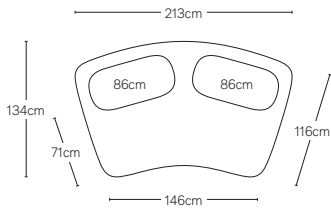

ISOLA COLLECTION

All dimensions are given in centimeters; all weights are given in kg. See the attached "Dimensions Diagram" sheet for more information on the keys used in this chart.

	OVERALL WIDTH A	FRONT WIDTH B	OVERALL DEPTH C	OVERALL HEIGHT D	SEAT HEIGHT E	FOOT HEIGHT F	INSIDE SEAT DEPTH W/BACK CUSHION G	# OF BACK CUSHIONS	BACK CUSHION WIDTH H	BACK CUSHION DEPTH I	BACK CUSHION HEIGHT J
213CM SOFA	213	146	134	77	42	5	71	2	86	40	35
244CM SOFA	244	163	138	77	42	5	71	2	102	40	35
274CM SOFA	274	199	138	77	42	5	71	2	114	40	35
UNIVERSAL CHAISE	137	105	174	77	42	5	122	1	114	40	35
ARMLESS CHAIR	122	98	125	77	42	5	75	1	102	40	35
CORNER WEDGE	183	61	132	77	42	5	75	1	135	40	35

2-PIECE SOFA

Below: 244cm Sofa / 244cm Sofa

L-SECTIONAL

Below: 244cm Sofa / Corner Wedge / 244cm Sofa

3-PIECE SOFA-CHAISE

Below: Universal Chaise / 244cm Sofa / Armless Chair

213cm SOFA

244cm SOFA

274cm SOFA

UNIVERSAL CHAISE

213cm SOFA-CHAISE SECTIONAL
Below: Universal Chaise / 244cm Sofa

244cm SOFA-CHAISE SECTIONAL
Below: Universal Chaise / 244cm Sofa

274cm SOFA-CHAISE SECTIONAL
Below: Universal Chaise / 244cm Sofa

213cm SOFA

244cm SOFA

274cm SOFA

213cm & 213cm SOFA SECTIONAL
Below: 213cm Sofa / 213cm Sofa

244cm & 244cm SOFA SECTIONAL
Below: 244cm Sofa / 244cm Sofa

274cm & 274cm SOFA SECTIONAL
Below: 274cm Sofa / 274cm Sofa