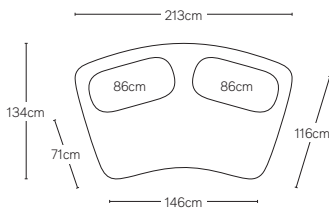

ISOLA COLLECTION

All dimensions are given in centimeters; all weights are given in kg. See the attached "Dimensions Diagram" sheet for more information on the keys used in this chart.

	OVERALL WIDTH A	FRONT WIDTH B	OVERALL DEPTH C	OVERALL HEIGHT D	SEAT HEIGHT E	FOOT HEIGHT F	INSIDE SEAT DEPTH W/BACK CUSHION G	# OF BACK CUSHIONS	BACK CUSHION WIDTH H	BACK CUSHION DEPTH I	BACK CUSHION HEIGHT J
213CM SOFA	213	146	134	77	42	5	71	2	86	40	35
244CM SOFA	244	163	138	77	42	5	71	2	102	40	35
274CM SOFA	274	199	138	77	42	5	71	2	114	40	35
UNIVERSAL CHAISE	137	105	174	77	42	5	122	1	114	40	35
ARMLESS CHAIR	122	98	125	77	42	5	75	1	102	40	35
CORNER WEDGE	183	61	132	77	42	5	75	1	135	40	35

2-PIECE SOFA

Below: 244cm Sofa / 244cm Sofa

L-SECTIONAL

Below: 244cm Sofa / Corner Wedge / 244cm Sofa

3-PIECE SOFA-CHAISE

Below: Universal Chaise / 244cm Sofa / Armless Chair

213cm SOFA

244cm SOFA

274cm SOFA

UNIVERSAL CHAISE

213cm SOFA-CHAISE SECTIONAL
Below: Universal Chaise / 244cm Sofa

244cm SOFA-CHAISE SECTIONAL
Below: Universal Chaise / 244cm Sofa

274cm SOFA-CHAISE SECTIONAL
Below: Universal Chaise / 244cm Sofa

213cm SOFA

244cm SOFA

274cm SOFA

213cm & 213cm SOFA SECTIONAL
Below: 213cm Sofa / 213cm Sofa

244cm & 244cm SOFA SECTIONAL
Below: 244cm Sofa / 244cm Sofa

274cm & 274cm SOFA SECTIONAL
Below: 274cm Sofa / 274cm Sofa