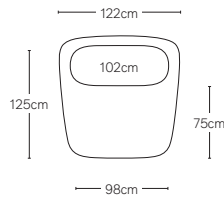

ISOLA COLLECTION

All dimensions are given in centimeters; all weights are given in kg. See the attached "Dimensions Diagram" sheet for more information on the keys used in this chart.

	OVERALL WIDTH A	FRONT WIDTH B	OVERALL DEPTH C	OVERALL HEIGHT D	SEAT HEIGHT E	FOOT HEIGHT F	INSIDE SEAT DEPTH W/BACK CUSHION G	# OF BACK CUSHIONS	BACK CUSHION WIDTH H	BACK CUSHION DEPTH I	BACK CUSHION HEIGHT J
213CM SOFA	213	146	134	77	42	5	71	2	86	40	35
244CM SOFA	244	163	138	77	42	5	71	2	102	40	35
274CM SOFA	274	199	138	77	42	5	71	2	114	40	35
UNIVERSAL CHAISE	137	105	174	77	42	5	122	1	114	40	35
ARMLESS CHAIR	122	98	125	77	42	5	75	1	102	40	35
CORNER WEDGE	183	61	132	77	42	5	75	1	135	40	35

RH Interior Design is available to support you with measurements, configuration and placement. Visit RH.com to request a consultation.

UPHOLSTERY DIMENSIONS DIAGRAM

See the "Dimensions Sheet" for the measurements that correspond with the letters below.

213cm SOFA

244cm SOFA

274cm SOFA

UNIVERSAL CHAISE

ARMLESS CHAIR

CORNER WEDGE

SOFA-CHAISE SECTIONAL

Below: Universal Chaise / 244cm Sofa

2-PIECE SOFA

Below: 244cm Sofa / 244cm Sofa

L-SECTIONAL

Below: 244cm Sofa / Corner Wedge / 244cm Sofa

3-PIECE SOFA-CHAISE

Below: Universal Chaise / 244cm Sofa / Armless Chair

213cm SOFA

244cm SOFA