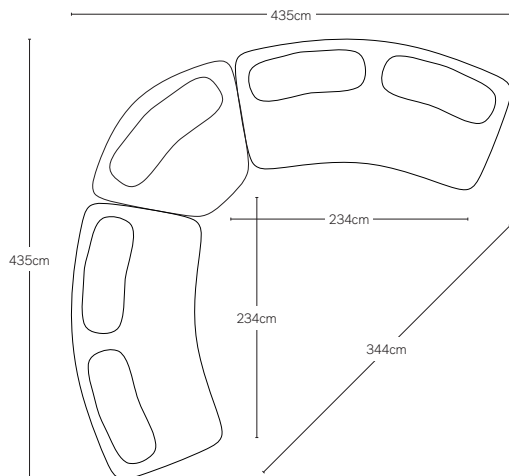

ISOLA COLLECTION

All dimensions are given in centimeters; all weights are given in kg. See the attached "Dimensions Diagram" sheet for more information on the keys used in this chart.

	OVERALL WIDTH A	FRONT WIDTH B	OVERALL DEPTH C	OVERALL HEIGHT D	SEAT HEIGHT E	FOOT HEIGHT F	INSIDE SEAT DEPTH W/BACK CUSHION G	# OF BACK CUSHIONS	BACK CUSHION WIDTH H	BACK CUSHION DEPTH I	BACK CUSHION HEIGHT J
213CM SOFA	213	146	134	77	42	5	71	2	86	40	35
244CM SOFA	244	163	138	77	42	5	71	2	102	40	35
274CM SOFA	274	199	138	77	42	5	71	2	114	40	35
UNIVERSAL CHAISE	137	105	174	77	42	5	122	1	114	40	35
ARMLESS CHAIR	122	98	125	77	42	5	75	1	102	40	35
CORNER WEDGE	183	61	132	77	42	5	75	1	135	40	35

213cm & 244cm SOFA SECTIONAL
Below: 213cm Sofa / 244cm Sofa

213cm & 274cm SOFA SECTIONAL
Below: 213cm Sofa / 274cm Sofa

244cm & 274cm SOFA SECTIONAL
Below: 244cm Sofa / 274cm Sofa

213cm SOFA

244cm SOFA

274cm SOFA

CORNER WEDGE

213cm & 213cm L-SECTIONAL
Below: 213cm Sofa / Corner Wedge / 213cm Sofa

244cm & 244cm L-SECTIONAL
Below: 244cm Sofa / Corner Wedge / 244cm Sofa

274cm & 274cm L-SECTIONAL
Below: 274cm Sofa / Corner Wedge / 274cm Sofa

213cm SOFA

244cm SOFA

274cm SOFA

CORNER WEDGE

213cm & 244cm L-SECTIONAL
Below: 213cm Sofa / Corner Wedge / 244cm Sofa

213cm & 274cm L-SECTIONAL
Below: 213cm Sofa / Corner Wedge / 274cm Sofa

244cm & 274cm L-SECTIONAL
Below: 244cm Sofa / Corner Wedge / 274cm Sofa