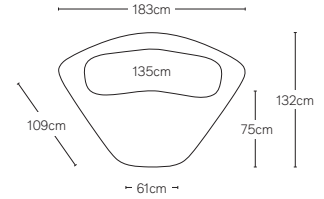

ISOLA COLLECTION

All dimensions are given in centimeters; all weights are given in kg. See the attached "Dimensions Diagram" sheet for more information on the keys used in this chart.

	OVERALL WIDTH A	FRONT WIDTH B	OVERALL DEPTH C	OVERALL HEIGHT D	SEAT HEIGHT E	FOOT HEIGHT F	INSIDE SEAT DEPTH W/BACK CUSHION G	# OF BACK CUSHIONS	BACK CUSHION WIDTH H	BACK CUSHION DEPTH I	BACK CUSHION HEIGHT J
213CM SOFA	213	146	134	77	42	5	71	2	86	40	35
244CM SOFA	244	163	138	77	42	5	71	2	102	40	35
274CM SOFA	274	199	138	77	42	5	71	2	114	40	35
UNIVERSAL CHAISE	137	105	174	77	42	5	122	1	114	40	35
ARMLESS CHAIR	122	98	125	77	42	5	75	1	102	40	35
CORNER WEDGE	183	61	132	77	42	5	75	1	135	40	35

RH Interior Design is available to support you with measurements, configuration and placement. Visit RH.com to request a consultation.

UPHOLSTERY DIMENSIONS DIAGRAM

See the "Dimensions Sheet" for the measurements that correspond with the letters below.

213cm SOFA

244cm SOFA

274cm SOFA

UNIVERSAL CHAISE

ARMLESS CHAIR

CORNER WEDGE

SOFA-CHAISE SECTIONAL

Below: Universal Chaise / 244cm Sofa

2-PIECE SOFA

Below: 244cm Sofa / 244cm Sofa

L-SECTIONAL

Below: 244cm Sofa / Corner Wedge / 244cm Sofa

3-PIECE SOFA-CHAISE

Below: Universal Chaise / 244cm Sofa / Armless Chair

213cm SOFA

244cm SOFA