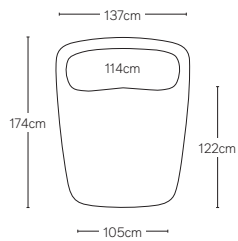

ISOLA COLLECTION

All dimensions are given in centimeters; all weights are given in kg. See the attached "Dimensions Diagram" sheet for more information on the keys used in this chart.

	OVERALL WIDTH A	FRONT WIDTH B	OVERALL DEPTH C	OVERALL HEIGHT D	SEAT HEIGHT E	FOOT HEIGHT F	INSIDE SEAT DEPTH W/BACK CUSHION G	# OF BACK CUSHIONS	BACK CUSHION WIDTH H	BACK CUSHION DEPTH I	BACK CUSHION HEIGHT J
213CM SOFA	213	146	134	77	42	5	71	2	86	40	35
244CM SOFA	244	163	138	77	42	5	71	2	102	40	35
274CM SOFA	274	199	138	77	42	5	71	2	114	40	35
UNIVERSAL CHAISE	137	105	174	77	42	5	122	1	114	40	35
ARMLESS CHAIR	122	98	125	77	42	5	75	1	102	40	35
CORNER WEDGE	183	61	132	77	42	5	75	1	135	40	35

2-PIECE SOFA

Below: 244cm Sofa / 244cm Sofa

L-SECTIONAL

Below: 244cm Sofa / Corner Wedge / 244cm Sofa

3-PIECE SOFA-CHAISE

Below: Universal Chaise / 244cm Sofa / Armless Chair

213cm SOFA

244cm SOFA

274cm SOFA

UNIVERSAL CHAISE

213cm SOFA-CHAISE SECTIONAL
Below: Universal Chaise / 244cm Sofa

244cm SOFA-CHAISE SECTIONAL
Below: Universal Chaise / 244cm Sofa

274cm SOFA-CHAISE SECTIONAL
Below: Universal Chaise / 244cm Sofa

213cm SOFA

244cm SOFA

274cm SOFA

213cm & 213cm SOFA SECTIONAL
Below: 213cm Sofa / 213cm Sofa

244cm & 244cm SOFA SECTIONAL
Below: 244cm Sofa / 244cm Sofa

274cm & 274cm SOFA SECTIONAL
Below: 274cm Sofa / 274cm Sofa