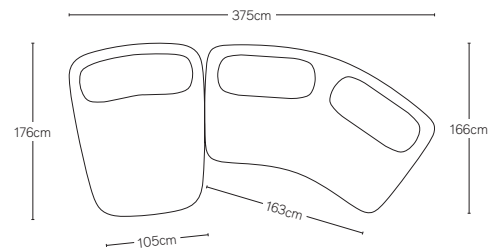

ISOLA COLLECTION

All dimensions are given in centimeters; all weights are given in kg. See the attached "Dimensions Diagram" sheet for more information on the keys used in this chart.

	OVERALL WIDTH A	FRONT WIDTH B	OVERALL DEPTH C	OVERALL HEIGHT D	SEAT HEIGHT E	FOOT HEIGHT F	INSIDE SEAT DEPTH W/BACK CUSHION G	# OF BACK CUSHIONS	BACK CUSHION WIDTH H	BACK CUSHION DEPTH I	BACK CUSHION HEIGHT J
213CM SOFA	213	146	134	77	42	5	71	2	86	40	35
244CM SOFA	244	163	138	77	42	5	71	2	102	40	35
274CM SOFA	274	199	138	77	42	5	71	2	114	40	35
UNIVERSAL CHAISE	137	105	174	77	42	5	122	1	114	40	35
ARMLESS CHAIR	122	98	125	77	42	5	75	1	102	40	35
CORNER WEDGE	183	61	132	77	42	5	75	1	135	40	35

2-PIECE SOFA

Below: 244cm Sofa / 244cm Sofa

L-SECTIONAL

Below: 244cm Sofa / Corner Wedge / 244cm Sofa

3-PIECE SOFA-CHAISE

Below: Universal Chaise / 244cm Sofa / Armless Chair

213cm SOFA

244cm SOFA

274cm SOFA

UNIVERSAL CHAISE

213cm SOFA-CHAISE SECTIONAL
Below: Universal Chaise / 244cm Sofa

244cm SOFA-CHAISE SECTIONAL
Below: Universal Chaise / 244cm Sofa

274cm SOFA-CHAISE SECTIONAL
Below: Universal Chaise / 244cm Sofa

213cm SOFA

244cm SOFA

274cm SOFA

213cm & 213cm SOFA SECTIONAL
Below: 213cm Sofa / 213cm Sofa

244cm & 244cm SOFA SECTIONAL
Below: 244cm Sofa / 244cm Sofa

274cm & 274cm SOFA SECTIONAL
Below: 274cm Sofa / 274cm Sofa