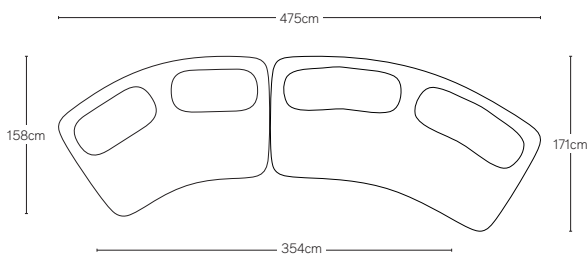

ISOLA COLLECTION

All dimensions are given in centimeters; all weights are given in kg. See the attached "Dimensions Diagram" sheet for more information on the keys used in this chart.

	OVERALL WIDTH A	FRONT WIDTH B	OVERALL DEPTH C	OVERALL HEIGHT D	SEAT HEIGHT E	FOOT HEIGHT F	INSIDE SEAT DEPTH W/BACK CUSHION G	# OF BACK CUSHIONS	BACK CUSHION WIDTH H	BACK CUSHION DEPTH I	BACK CUSHION HEIGHT J
213CM SOFA	213	146	134	77	42	5	71	2	86	40	35
244CM SOFA	244	163	138	77	42	5	71	2	102	40	35
274CM SOFA	274	199	138	77	42	5	71	2	114	40	35
UNIVERSAL CHAISE	137	105	174	77	42	5	122	1	114	40	35
ARMLESS CHAIR	122	98	125	77	42	5	75	1	102	40	35
CORNER WEDGE	183	61	132	77	42	5	75	1	135	40	35

274cm SOFA

UNIVERSAL CHAISE

213cm SOFA-CHAISE SECTIONAL
Below: Universal Chaise / 244cm Sofa

244cm SOFA-CHAISE SECTIONAL
Below: Universal Chaise / 244cm Sofa

274cm SOFA-CHAISE SECTIONAL
Below: Universal Chaise / 244cm Sofa

213cm SOFA

244cm SOFA

274cm SOFA

213cm & 213cm SOFA SECTIONAL
Below: 213cm Sofa / 213cm Sofa

244cm & 244cm SOFA SECTIONAL
Below: 244cm Sofa / 244cm Sofa

274cm & 274cm SOFA SECTIONAL
Below: 274cm Sofa / 274cm Sofa

213cm & 244cm SOFA SECTIONAL
Below: 213cm Sofa / 244cm Sofa

213cm & 274cm SOFA SECTIONAL
Below: 213cm Sofa / 274cm Sofa

244cm & 274cm SOFA SECTIONAL
Below: 244cm Sofa / 274cm Sofa

213cm SOFA

244cm SOFA

274cm SOFA