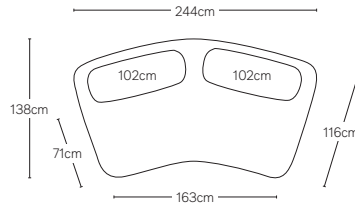

ISOLA COLLECTION

All dimensions are given in centimeters; all weights are given in kg. See the attached "Dimensions Diagram" sheet for more information on the keys used in this chart.

	OVERALL WIDTH A	FRONT WIDTH B	OVERALL DEPTH C	OVERALL HEIGHT D	SEAT HEIGHT E	FOOT HEIGHT F	INSIDE SEAT DEPTH W/BACK CUSHION G	# OF BACK CUSHIONS	BACK CUSHION WIDTH H	BACK CUSHION DEPTH I	BACK CUSHION HEIGHT J
213CM SOFA	213	146	134	77	42	5	71	2	86	40	35
244CM SOFA	244	163	138	77	42	5	71	2	102	40	35
274CM SOFA	274	199	138	77	42	5	71	2	114	40	35
UNIVERSAL CHAISE	137	105	174	77	42	5	122	1	114	40	35
ARMLESS CHAIR	122	98	125	77	42	5	75	1	102	40	35
CORNER WEDGE	183	61	132	77	42	5	75	1	135	40	35

213cm & 244cm SOFA SECTIONAL
Below: 213cm Sofa / 244cm Sofa

213cm & 274cm SOFA SECTIONAL
Below: 213cm Sofa / 274cm Sofa

244cm & 274cm SOFA SECTIONAL
Below: 244cm Sofa / 274cm Sofa

213cm SOFA

244cm SOFA

274cm SOFA

CORNER WEDGE

213cm & 213cm L-SECTIONAL
Below: 213cm Sofa / Corner Wedge / 213cm Sofa

244cm & 244cm L-SECTIONAL
Below: 244cm Sofa / Corner Wedge / 244cm Sofa

274cm & 274cm L-SECTIONAL
Below: 274cm Sofa / Corner Wedge / 274cm Sofa

213cm SOFA

244cm SOFA

274cm SOFA

CORNER WEDGE

213cm & 244cm L-SECTIONAL
Below: 213cm Sofa / Corner Wedge / 244cm Sofa

213cm & 274cm L-SECTIONAL
Below: 213cm Sofa / Corner Wedge / 274cm Sofa

244cm & 274cm L-SECTIONAL
Below: 244cm Sofa / Corner Wedge / 274cm Sofa