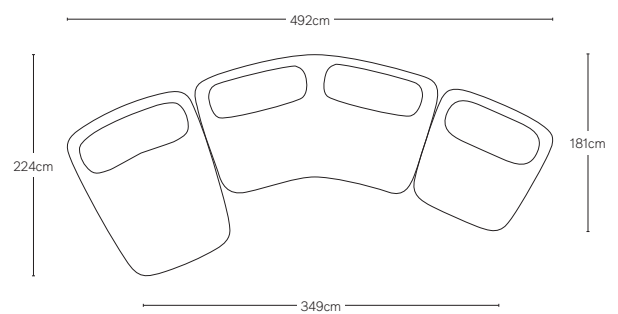

ISOLA COLLECTION

All dimensions are given in centimeters; all weights are given in kg. See the attached "Dimensions Diagram" sheet for more information on the keys used in this chart.

	OVERALL WIDTH A	FRONT WIDTH B	OVERALL DEPTH C	OVERALL HEIGHT D	SEAT HEIGHT E	FOOT HEIGHT F	INSIDE SEAT DEPTH W/BACK CUSHION G	# OF BACK CUSHIONS	BACK CUSHION WIDTH H	BACK CUSHION DEPTH I	BACK CUSHION HEIGHT J
213CM SOFA	213	146	134	77	42	5	71	2	86	40	35
244CM SOFA	244	163	138	77	42	5	71	2	102	40	35
274CM SOFA	274	199	138	77	42	5	71	2	114	40	35
UNIVERSAL CHAISE	137	105	174	77	42	5	122	1	114	40	35
ARMLESS CHAIR	122	98	125	77	42	5	75	1	102	40	35
CORNER WEDGE	183	61	132	77	42	5	75	1	135	40	35

2-PIECE SOFA

Below: 244cm Sofa / 244cm Sofa

L-SECTIONAL

Below: 244cm Sofa / Corner Wedge / 244cm Sofa

3-PIECE SOFA-CHAISE

Below: Universal Chaise / 244cm Sofa / Armless Chair

213cm SOFA

244cm SOFA

274cm SOFA

UNIVERSAL CHAISE

213cm SOFA-CHAISE SECTIONAL
Below: Universal Chaise / 244cm Sofa

244cm SOFA-CHAISE SECTIONAL
Below: Universal Chaise / 244cm Sofa

274cm SOFA-CHAISE SECTIONAL
Below: Universal Chaise / 244cm Sofa

213cm SOFA

244cm SOFA

274cm SOFA

213cm & 213cm SOFA SECTIONAL
Below: 213cm Sofa / 213cm Sofa

244cm & 244cm SOFA SECTIONAL
Below: 244cm Sofa / 244cm Sofa

274cm & 274cm SOFA SECTIONAL
Below: 274cm Sofa / 274cm Sofa