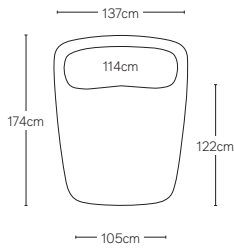

ISOLA COLLECTION

All dimensions are given in centimeters; all weights are given in kg. See the attached "Dimensions Diagram" sheet for more information on the keys used in this chart.

	OVERALL WIDTH A	FRONT WIDTH B	OVERALL DEPTH C	OVERALL HEIGHT D	SEAT HEIGHT E	FOOT HEIGHT F	INSIDE SEAT DEPTH W/BACK CUSHION G	# OF BACK CUSHIONS	BACK CUSHION WIDTH H	BACK CUSHION DEPTH I	BACK CUSHION HEIGHT J
213CM SOFA	213	146	134	77	42	5	71	2	86	40	35
244CM SOFA	244	163	138	77	42	5	71	2	102	40	35
274CM SOFA	274	199	138	77	42	5	71	2	114	40	35
UNIVERSAL CHAISE	137	105	174	77	42	5	122	1	114	40	35
ARMLESS CHAIR	122	98	125	77	42	5	75	1	102	40	35
CORNER WEDGE	183	61	132	77	42	5	75	1	135	40	35

RH Interior Design is available to support you with measurements, configuration and placement. Visit RH.com to request a consultation.

UPHOLSTERY DIMENSIONS DIAGRAM

See the "Dimensions Sheet" for the measurements that correspond with the letters below.

213cm SOFA

244cm SOFA

274cm SOFA

UNIVERSAL CHAISE

ARMLESS CHAIR

CORNER WEDGE

SOFA-CHAISE SECTIONAL

Below: Universal Chaise / 244cm Sofa

2-PIECE SOFA

Below: 244cm Sofa / 244cm Sofa

L-SECTIONAL

Below: 244cm Sofa / Corner Wedge / 244cm Sofa

3-PIECE SOFA-CHAISE

Below: Universal Chaise / 244cm Sofa / Armless Chair

213cm SOFA

244cm SOFA