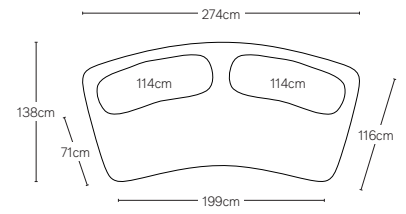

ISOLA COLLECTION

All dimensions are given in centimeters; all weights are given in kg. See the attached "Dimensions Diagram" sheet for more information on the keys used in this chart.

	OVERALL WIDTH A	FRONT WIDTH B	OVERALL DEPTH C	OVERALL HEIGHT D	SEAT HEIGHT E	FOOT HEIGHT F	INSIDE SEAT DEPTH W/BACK CUSHION G	# OF BACK CUSHIONS	BACK CUSHION WIDTH H	BACK CUSHION DEPTH I	BACK CUSHION HEIGHT J
213CM SOFA	213	146	134	77	42	5	71	2	86	40	35
244CM SOFA	244	163	138	77	42	5	71	2	102	40	35
274CM SOFA	274	199	138	77	42	5	71	2	114	40	35
UNIVERSAL CHAISE	137	105	174	77	42	5	122	1	114	40	35
ARMLESS CHAIR	122	98	125	77	42	5	75	1	102	40	35
CORNER WEDGE	183	61	132	77	42	5	75	1	135	40	35

213cm SOFA

244cm SOFA

274cm SOFA

213cm & 213cm SOFA SECTIONAL
Below: 213cm Sofa / 213cm Sofa

244cm & 244cm SOFA SECTIONAL
Below: 244cm Sofa / 244cm Sofa

274cm & 274cm SOFA SECTIONAL
Below: 274cm Sofa / 274cm Sofa

213cm & 244cm SOFA SECTIONAL
Below: 213cm Sofa / 244cm Sofa

213cm & 274cm SOFA SECTIONAL
Below: 213cm Sofa / 274cm Sofa

244cm & 274cm SOFA SECTIONAL
Below: 244cm Sofa / 274cm Sofa

213cm SOFA

244cm SOFA

274cm SOFA

CORNER WEDGE

213cm & 213cm L-SECTIONAL
Below: 213cm Sofa / Corner Wedge / 213cm Sofa

244cm & 244cm L-SECTIONAL
Below: 244cm Sofa / Corner Wedge / 244cm Sofa

274cm & 274cm L-SECTIONAL
Below: 274cm Sofa / Corner Wedge / 274cm Sofa