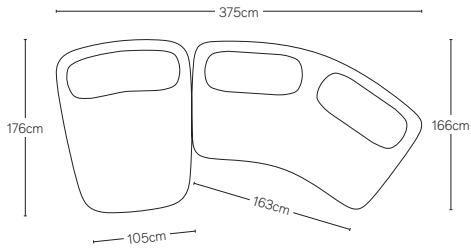

ISOLA COLLECTION

All dimensions are given in centimeters; all weights are given in kg. See the attached "Dimensions Diagram" sheet for more information on the keys used in this chart.

	OVERALL WIDTH A	FRONT WIDTH B	OVERALL DEPTH C	OVERALL HEIGHT D	SEAT HEIGHT E	FOOT HEIGHT F	INSIDE SEAT DEPTH W/BACK CUSHION G	# OF BACK CUSHIONS	BACK CUSHION WIDTH H	BACK CUSHION DEPTH I	BACK CUSHION HEIGHT J
213CM SOFA	213	146	134	77	42	5	71	2	86	40	35
244CM SOFA	244	163	138	77	42	5	71	2	102	40	35
274CM SOFA	274	199	138	77	42	5	71	2	114	40	35
UNIVERSAL CHAISE	137	105	174	77	42	5	122	1	114	40	35
ARMLESS CHAIR	122	98	125	77	42	5	75	1	102	40	35
CORNER WEDGE	183	61	132	77	42	5	75	1	135	40	35

RH Interior Design is available to support you with measurements, configuration and placement. Visit RH.com to request a consultation.

UPHOLSTERY DIMENSIONS DIAGRAM

See the "Dimensions Sheet" for the measurements that correspond with the letters below.

213cm SOFA

244cm SOFA

274cm SOFA

UNIVERSAL CHAISE

ARMLESS CHAIR

CORNER WEDGE

SOFA-CHAISE SECTIONAL

Below: Universal Chaise / 244cm Sofa

2-PIECE SOFA

Below: 244cm Sofa / 244cm Sofa

L-SECTIONAL

Below: 244cm Sofa / Corner Wedge / 244cm Sofa

3-PIECE SOFA-CHAISE

Below: Universal Chaise / 244cm Sofa / Armless Chair

213cm SOFA

244cm SOFA