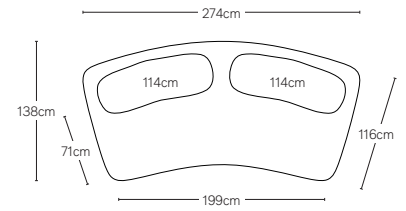

ISOLA COLLECTION

All dimensions are given in centimeters; all weights are given in kg. See the attached "Dimensions Diagram" sheet for more information on the keys used in this chart.

	OVERALL WIDTH A	FRONT WIDTH B	OVERALL DEPTH C	OVERALL HEIGHT D	SEAT HEIGHT E	FOOT HEIGHT F	INSIDE SEAT DEPTH W/BACK CUSHION G	# OF BACK CUSHIONS	BACK CUSHION WIDTH H	BACK CUSHION DEPTH I	BACK CUSHION HEIGHT J
213CM SOFA	213	146	134	77	42	5	71	2	86	40	35
244CM SOFA	244	163	138	77	42	5	71	2	102	40	35
274CM SOFA	274	199	138	77	42	5	71	2	114	40	35
UNIVERSAL CHAISE	137	105	174	77	42	5	122	1	114	40	35
ARMLESS CHAIR	122	98	125	77	42	5	75	1	102	40	35
CORNER WEDGE	183	61	132	77	42	5	75	1	135	40	35

RH Interior Design is available to support you with measurements, configuration and placement. Visit RH.com to request a consultation.

UPHOLSTERY DIMENSIONS DIAGRAM

See the "Dimensions Sheet" for the measurements that correspond with the letters below.

213cm SOFA

244cm SOFA

274cm SOFA

UNIVERSAL CHAISE

ARMLESS CHAIR

CORNER WEDGE

SOFA-CHAISE SECTIONAL

Below: Universal Chaise / 244cm Sofa

2-PIECE SOFA

Below: 244cm Sofa / 244cm Sofa

L-SECTIONAL

Below: 244cm Sofa / Corner Wedge / 244cm Sofa

3-PIECE SOFA-CHAISE

Below: Universal Chaise / 244cm Sofa / Armless Chair

213cm SOFA

244cm SOFA