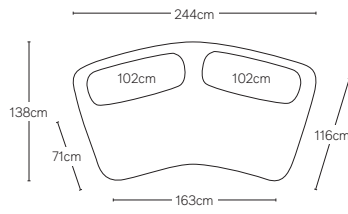

ISOLA COLLECTION

All dimensions are given in centimeters; all weights are given in kg. See the attached "Dimensions Diagram" sheet for more information on the keys used in this chart.

	OVERALL WIDTH A	FRONT WIDTH B	OVERALL DEPTH C	OVERALL HEIGHT D	SEAT HEIGHT E	FOOT HEIGHT F	INSIDE SEAT DEPTH W/BACK CUSHION G	# OF BACK CUSHIONS	BACK CUSHION WIDTH H	BACK CUSHION DEPTH I	BACK CUSHION HEIGHT J
213CM SOFA	213	146	134	77	42	5	71	2	86	40	35
244CM SOFA	244	163	138	77	42	5	71	2	102	40	35
274CM SOFA	274	199	138	77	42	5	71	2	114	40	35
UNIVERSAL CHAISE	137	105	174	77	42	5	122	1	114	40	35
ARMLESS CHAIR	122	98	125	77	42	5	75	1	102	40	35
CORNER WEDGE	183	61	132	77	42	5	75	1	135	40	35

213cm SOFA

244cm SOFA

274cm SOFA

213cm & 213cm SOFA SECTIONAL
Below: 213cm Sofa / 213cm Sofa

244cm & 244cm SOFA SECTIONAL
Below: 244cm Sofa / 244cm Sofa

274cm & 274cm SOFA SECTIONAL
Below: 274cm Sofa / 274cm Sofa

213cm & 244cm SOFA SECTIONAL
Below: 213cm Sofa / 244cm Sofa

213cm & 274cm SOFA SECTIONAL
Below: 213cm Sofa / 274cm Sofa

244cm & 274cm SOFA SECTIONAL
Below: 244cm Sofa / 274cm Sofa

213cm SOFA

244cm SOFA

274cm SOFA

CORNER WEDGE

213cm & 213cm L-SECTIONAL
Below: 213cm Sofa / Corner Wedge / 213cm Sofa

244cm & 244cm L-SECTIONAL
Below: 244cm Sofa / Corner Wedge / 244cm Sofa

274cm & 274cm L-SECTIONAL
Below: 274cm Sofa / Corner Wedge / 274cm Sofa