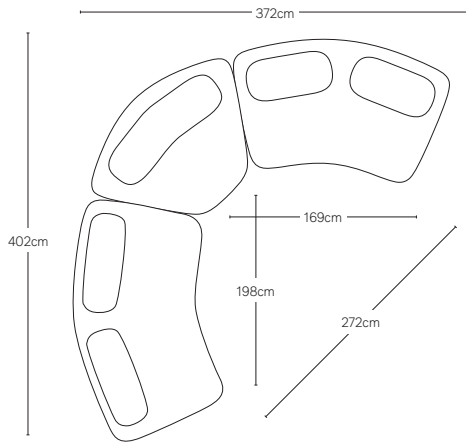

ISOLA COLLECTION

All dimensions are given in centimeters; all weights are given in kg. See the attached "Dimensions Diagram" sheet for more information on the keys used in this chart.

	OVERALL WIDTH A	FRONT WIDTH B	OVERALL DEPTH C	OVERALL HEIGHT D	SEAT HEIGHT E	FOOT HEIGHT F	INSIDE SEAT DEPTH W/BACK CUSHION G	# OF BACK CUSHIONS	BACK CUSHION WIDTH H	BACK CUSHION DEPTH I	BACK CUSHION HEIGHT J
213CM SOFA	213	146	134	77	42	5	71	2	86	40	35
244CM SOFA	244	163	138	77	42	5	71	2	102	40	35
274CM SOFA	274	199	138	77	42	5	71	2	114	40	35
UNIVERSAL CHAISE	137	105	174	77	42	5	122	1	114	40	35
ARMLESS CHAIR	122	98	125	77	42	5	75	1	102	40	35
CORNER WEDGE	183	61	132	77	42	5	75	1	135	40	35

213cm & 244cm SOFA SECTIONAL
Below: 213cm Sofa / 244cm Sofa

213cm & 274cm SOFA SECTIONAL
Below: 213cm Sofa / 274cm Sofa

244cm & 274cm SOFA SECTIONAL
Below: 244cm Sofa / 274cm Sofa

213cm SOFA

244cm SOFA

274cm SOFA

CORNER WEDGE

213cm & 213cm L-SECTIONAL
Below: 213cm Sofa / Corner Wedge / 213cm Sofa

244cm & 244cm L-SECTIONAL
Below: 244cm Sofa / Corner Wedge / 244cm Sofa

274cm & 274cm L-SECTIONAL
Below: 274cm Sofa / Corner Wedge / 274cm Sofa

213cm SOFA

244cm SOFA

274cm SOFA

CORNER WEDGE

213cm & 244cm L-SECTIONAL
Below: 213cm Sofa / Corner Wedge / 244cm Sofa

213cm & 274cm L-SECTIONAL
Below: 213cm Sofa / Corner Wedge / 274cm Sofa

244cm & 274cm L-SECTIONAL
Below: 244cm Sofa / Corner Wedge / 274cm Sofa