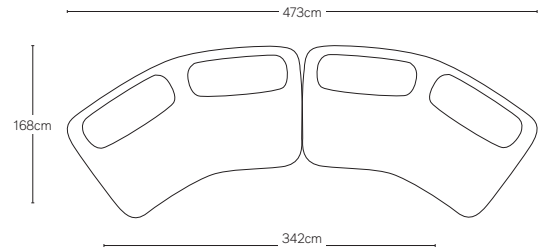

ISOLA COLLECTION

All dimensions are given in centimeters; all weights are given in kg. See the attached "Dimensions Diagram" sheet for more information on the keys used in this chart.

	OVERALL WIDTH A	FRONT WIDTH B	OVERALL DEPTH C	OVERALL HEIGHT D	SEAT HEIGHT E	FOOT HEIGHT F	INSIDE SEAT DEPTH W/BACK CUSHION G	# OF BACK CUSHIONS	BACK CUSHION WIDTH H	BACK CUSHION DEPTH I	BACK CUSHION HEIGHT J
213CM SOFA	213	146	134	77	42	5	71	2	86	40	35
244CM SOFA	244	163	138	77	42	5	71	2	102	40	35
274CM SOFA	274	199	138	77	42	5	71	2	114	40	35
UNIVERSAL CHAISE	137	105	174	77	42	5	122	1	114	40	35
ARMLESS CHAIR	122	98	125	77	42	5	75	1	102	40	35
CORNER WEDGE	183	61	132	77	42	5	75	1	135	40	35

274cm SOFA

UNIVERSAL CHAISE

213cm SOFA-CHAISE SECTIONAL
Below: Universal Chaise / 244cm Sofa

244cm SOFA-CHAISE SECTIONAL
Below: Universal Chaise / 244cm Sofa

274cm SOFA-CHAISE SECTIONAL
Below: Universal Chaise / 244cm Sofa

213cm SOFA

244cm SOFA

274cm SOFA

213cm & 213cm SOFA SECTIONAL
Below: 213cm Sofa / 213cm Sofa

244cm & 244cm SOFA SECTIONAL
Below: 244cm Sofa / 244cm Sofa

274cm & 274cm SOFA SECTIONAL
Below: 274cm Sofa / 274cm Sofa

213cm & 244cm SOFA SECTIONAL
Below: 213cm Sofa / 244cm Sofa

213cm & 274cm SOFA SECTIONAL
Below: 213cm Sofa / 274cm Sofa

244cm & 274cm SOFA SECTIONAL
Below: 244cm Sofa / 274cm Sofa

213cm SOFA

244cm SOFA

274cm SOFA