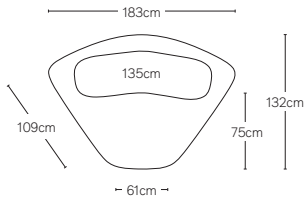

ISOLA COLLECTION

All dimensions are given in centimeters; all weights are given in kg. See the attached "Dimensions Diagram" sheet for more information on the keys used in this chart.

	OVERALL WIDTH A	FRONT WIDTH B	OVERALL DEPTH C	OVERALL HEIGHT D	SEAT HEIGHT E	FOOT HEIGHT F	INSIDE SEAT DEPTH W/BACK CUSHION G	# OF BACK CUSHIONS	BACK CUSHION WIDTH H	BACK CUSHION DEPTH I	BACK CUSHION HEIGHT J
213CM SOFA	213	146	134	77	42	5	71	2	86	40	35
244CM SOFA	244	163	138	77	42	5	71	2	102	40	35
274CM SOFA	274	199	138	77	42	5	71	2	114	40	35
UNIVERSAL CHAISE	137	105	174	77	42	5	122	1	114	40	35
ARMLESS CHAIR	122	98	125	77	42	5	75	1	102	40	35
CORNER WEDGE	183	61	132	77	42	5	75	1	135	40	35

213cm SOFA

244cm SOFA

274cm SOFA

213cm & 213cm SOFA SECTIONAL
Below: 213cm Sofa / 213cm Sofa

244cm & 244cm SOFA SECTIONAL
Below: 244cm Sofa / 244cm Sofa

274cm & 274cm SOFA SECTIONAL
Below: 274cm Sofa / 274cm Sofa

213cm & 244cm SOFA SECTIONAL
Below: 213cm Sofa / 244cm Sofa

213cm & 274cm SOFA SECTIONAL
Below: 213cm Sofa / 274cm Sofa

244cm & 274cm SOFA SECTIONAL
Below: 244cm Sofa / 274cm Sofa

213cm SOFA

244cm SOFA

274cm SOFA

CORNER WEDGE

213cm & 213cm L-SECTIONAL
Below: 213cm Sofa / Corner Wedge / 213cm Sofa

244cm & 244cm L-SECTIONAL
Below: 244cm Sofa / Corner Wedge / 244cm Sofa

274cm & 274cm L-SECTIONAL
Below: 274cm Sofa / Corner Wedge / 274cm Sofa