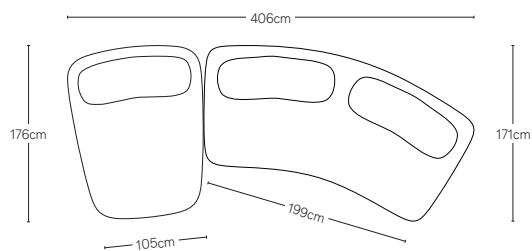

ISOLA COLLECTION

All dimensions are given in centimeters; all weights are given in kg. See the attached "Dimensions Diagram" sheet for more information on the keys used in this chart.

	OVERALL WIDTH A	FRONT WIDTH B	OVERALL DEPTH C	OVERALL HEIGHT D	SEAT HEIGHT E	FOOT HEIGHT F	INSIDE SEAT DEPTH W/BACK CUSHION G	# OF BACK CUSHIONS	BACK CUSHION WIDTH H	BACK CUSHION DEPTH I	BACK CUSHION HEIGHT J
213CM SOFA	213	146	134	77	42	5	71	2	86	40	35
244CM SOFA	244	163	138	77	42	5	71	2	102	40	35
274CM SOFA	274	199	138	77	42	5	71	2	114	40	35
UNIVERSAL CHAISE	137	105	174	77	42	5	122	1	114	40	35
ARMLESS CHAIR	122	98	125	77	42	5	75	1	102	40	35
CORNER WEDGE	183	61	132	77	42	5	75	1	135	40	35

2-PIECE SOFA

Below: 244cm Sofa / 244cm Sofa

L-SECTIONAL

Below: 244cm Sofa / Corner Wedge / 244cm Sofa

3-PIECE SOFA-CHAISE

Below: Universal Chaise / 244cm Sofa / Armless Chair

213cm SOFA

244cm SOFA

274cm SOFA

UNIVERSAL CHAISE

213cm SOFA-CHAISE SECTIONAL
Below: Universal Chaise / 244cm Sofa

244cm SOFA-CHAISE SECTIONAL
Below: Universal Chaise / 244cm Sofa

274cm SOFA-CHAISE SECTIONAL
Below: Universal Chaise / 244cm Sofa

213cm SOFA

244cm SOFA

274cm SOFA

213cm & 213cm SOFA SECTIONAL
Below: 213cm Sofa / 213cm Sofa

244cm & 244cm SOFA SECTIONAL
Below: 244cm Sofa / 244cm Sofa

274cm & 274cm SOFA SECTIONAL
Below: 274cm Sofa / 274cm Sofa