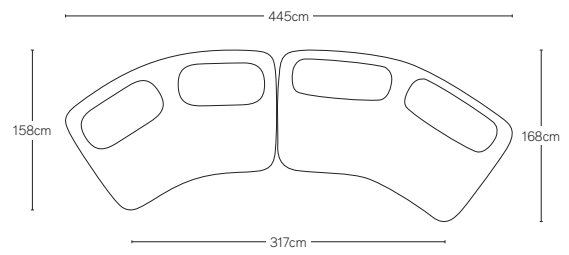

ISOLA COLLECTION

All dimensions are given in centimeters; all weights are given in kg. See the attached "Dimensions Diagram" sheet for more information on the keys used in this chart.

	OVERALL WIDTH A	FRONT WIDTH B	OVERALL DEPTH C	OVERALL HEIGHT D	SEAT HEIGHT E	FOOT HEIGHT F	INSIDE SEAT DEPTH W/BACK CUSHION G	# OF BACK CUSHIONS	BACK CUSHION WIDTH H	BACK CUSHION DEPTH I	BACK CUSHION HEIGHT J
213CM SOFA	213	146	134	77	42	5	71	2	86	40	35
244CM SOFA	244	163	138	77	42	5	71	2	102	40	35
274CM SOFA	274	199	138	77	42	5	71	2	114	40	35
UNIVERSAL CHAISE	137	105	174	77	42	5	122	1	114	40	35
ARMLESS CHAIR	122	98	125	77	42	5	75	1	102	40	35
CORNER WEDGE	183	61	132	77	42	5	75	1	135	40	35

274cm SOFA

UNIVERSAL CHAISE

213cm SOFA-CHAISE SECTIONAL
Below: Universal Chaise / 244cm Sofa

244cm SOFA-CHAISE SECTIONAL
Below: Universal Chaise / 244cm Sofa

274cm SOFA-CHAISE SECTIONAL
Below: Universal Chaise / 244cm Sofa

213cm SOFA

244cm SOFA

274cm SOFA

213cm & 213cm SOFA SECTIONAL
Below: 213cm Sofa / 213cm Sofa

244cm & 244cm SOFA SECTIONAL
Below: 244cm Sofa / 244cm Sofa

274cm & 274cm SOFA SECTIONAL
Below: 274cm Sofa / 274cm Sofa

213cm & 244cm SOFA SECTIONAL
Below: 213cm Sofa / 244cm Sofa

213cm & 274cm SOFA SECTIONAL
Below: 213cm Sofa / 274cm Sofa

244cm & 274cm SOFA SECTIONAL
Below: 244cm Sofa / 274cm Sofa

213cm SOFA

244cm SOFA

274cm SOFA