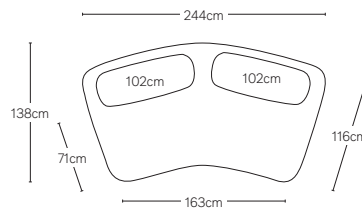

ISOLA COLLECTION

All dimensions are given in centimeters; all weights are given in kg. See the attached "Dimensions Diagram" sheet for more information on the keys used in this chart.

	OVERALL WIDTH A	FRONT WIDTH B	OVERALL DEPTH C	OVERALL HEIGHT D	SEAT HEIGHT E	FOOT HEIGHT F	INSIDE SEAT DEPTH W/BACK CUSHION G	# OF BACK CUSHIONS	BACK CUSHION WIDTH H	BACK CUSHION DEPTH I	BACK CUSHION HEIGHT J
213CM SOFA	213	146	134	77	42	5	71	2	86	40	35
244CM SOFA	244	163	138	77	42	5	71	2	102	40	35
274CM SOFA	274	199	138	77	42	5	71	2	114	40	35
UNIVERSAL CHAISE	137	105	174	77	42	5	122	1	114	40	35
ARMLESS CHAIR	122	98	125	77	42	5	75	1	102	40	35
CORNER WEDGE	183	61	132	77	42	5	75	1	135	40	35

2-PIECE SOFA

Below: 244cm Sofa / 244cm Sofa

L-SECTIONAL

Below: 244cm Sofa / Corner Wedge / 244cm Sofa

3-PIECE SOFA-CHAISE

Below: Universal Chaise / 244cm Sofa / Armless Chair

213cm SOFA

244cm SOFA

274cm SOFA

UNIVERSAL CHAISE

213cm SOFA-CHAISE SECTIONAL
Below: Universal Chaise / 244cm Sofa

244cm SOFA-CHAISE SECTIONAL
Below: Universal Chaise / 244cm Sofa

274cm SOFA-CHAISE SECTIONAL
Below: Universal Chaise / 244cm Sofa

213cm SOFA

244cm SOFA

274cm SOFA

213cm & 213cm SOFA SECTIONAL
Below: 213cm Sofa / 213cm Sofa

244cm & 244cm SOFA SECTIONAL
Below: 244cm Sofa / 244cm Sofa

274cm & 274cm SOFA SECTIONAL
Below: 274cm Sofa / 274cm Sofa