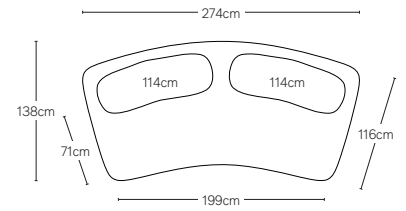

ISOLA COLLECTION

All dimensions are given in centimeters; all weights are given in kg. See the attached "Dimensions Diagram" sheet for more information on the keys used in this chart.

	OVERALL WIDTH A	FRONT WIDTH B	OVERALL DEPTH C	OVERALL HEIGHT D	SEAT HEIGHT E	FOOT HEIGHT F	INSIDE SEAT DEPTH W/BACK CUSHION G	# OF BACK CUSHIONS	BACK CUSHION WIDTH H	BACK CUSHION DEPTH I	BACK CUSHION HEIGHT J
213CM SOFA	213	146	134	77	42	5	71	2	86	40	35
244CM SOFA	244	163	138	77	42	5	71	2	102	40	35
274CM SOFA	274	199	138	77	42	5	71	2	114	40	35
UNIVERSAL CHAISE	137	105	174	77	42	5	122	1	114	40	35
ARMLESS CHAIR	122	98	125	77	42	5	75	1	102	40	35
CORNER WEDGE	183	61	132	77	42	5	75	1	135	40	35

2-PIECE SOFA

Below: 244cm Sofa / 244cm Sofa

L-SECTIONAL

Below: 244cm Sofa / Corner Wedge / 244cm Sofa

3-PIECE SOFA-CHAISE

Below: Universal Chaise / 244cm Sofa / Armless Chair

213cm SOFA

244cm SOFA

274cm SOFA

UNIVERSAL CHAISE

213cm SOFA-CHAISE SECTIONAL
Below: Universal Chaise / 244cm Sofa

244cm SOFA-CHAISE SECTIONAL
Below: Universal Chaise / 244cm Sofa

274cm SOFA-CHAISE SECTIONAL
Below: Universal Chaise / 244cm Sofa

213cm SOFA

244cm SOFA

274cm SOFA

213cm & 213cm SOFA SECTIONAL
Below: 213cm Sofa / 213cm Sofa

244cm & 244cm SOFA SECTIONAL
Below: 244cm Sofa / 244cm Sofa

274cm & 274cm SOFA SECTIONAL
Below: 274cm Sofa / 274cm Sofa