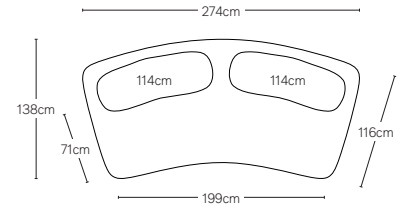

ISOLA COLLECTION

All dimensions are given in centimeters; all weights are given in kg. See the attached "Dimensions Diagram" sheet for more information on the keys used in this chart.

	OVERALL WIDTH A	FRONT WIDTH B	OVERALL DEPTH C	OVERALL HEIGHT D	SEAT HEIGHT E	FOOT HEIGHT F	INSIDE SEAT DEPTH W/BACK CUSHION G	# OF BACK CUSHIONS	BACK CUSHION WIDTH H	BACK CUSHION DEPTH I	BACK CUSHION HEIGHT J
213CM SOFA	213	146	134	77	42	5	71	2	86	40	35
244CM SOFA	244	163	138	77	42	5	71	2	102	40	35
274CM SOFA	274	199	138	77	42	5	71	2	114	40	35
UNIVERSAL CHAISE	137	105	174	77	42	5	122	1	114	40	35
ARMLESS CHAIR	122	98	125	77	42	5	75	1	102	40	35
CORNER WEDGE	183	61	132	77	42	5	75	1	135	40	35

213cm & 244cm SOFA SECTIONAL
Below: 213cm Sofa / 244cm Sofa

213cm & 274cm SOFA SECTIONAL
Below: 213cm Sofa / 274cm Sofa

244cm & 274cm SOFA SECTIONAL
Below: 244cm Sofa / 274cm Sofa

213cm SOFA

244cm SOFA

274cm SOFA

CORNER WEDGE

213cm & 213cm L-SECTIONAL
Below: 213cm Sofa / Corner Wedge / 213cm Sofa

244cm & 244cm L-SECTIONAL
Below: 244cm Sofa / Corner Wedge / 244cm Sofa

274cm & 274cm L-SECTIONAL
Below: 274cm Sofa / Corner Wedge / 274cm Sofa

213cm SOFA

244cm SOFA

274cm SOFA

CORNER WEDGE

213cm & 244cm L-SECTIONAL
Below: 213cm Sofa / Corner Wedge / 244cm Sofa

213cm & 274cm L-SECTIONAL
Below: 213cm Sofa / Corner Wedge / 274cm Sofa

244cm & 274cm L-SECTIONAL
Below: 244cm Sofa / Corner Wedge / 274cm Sofa