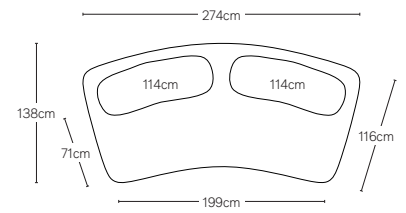

ISOLA COLLECTION

All dimensions are given in centimeters; all weights are given in kg. See the attached "Dimensions Diagram" sheet for more information on the keys used in this chart.

	OVERALL WIDTH A	FRONT WIDTH B	OVERALL DEPTH C	OVERALL HEIGHT D	SEAT HEIGHT E	FOOT HEIGHT F	INSIDE SEAT DEPTH W/BACK CUSHION G	# OF BACK CUSHIONS	BACK CUSHION WIDTH H	BACK CUSHION DEPTH I	BACK CUSHION HEIGHT J
213CM SOFA	213	146	134	77	42	5	71	2	86	40	35
244CM SOFA	244	163	138	77	42	5	71	2	102	40	35
274CM SOFA	274	199	138	77	42	5	71	2	114	40	35
UNIVERSAL CHAISE	137	105	174	77	42	5	122	1	114	40	35
ARMLESS CHAIR	122	98	125	77	42	5	75	1	102	40	35
CORNER WEDGE	183	61	132	77	42	5	75	1	135	40	35

2-PIECE SOFA

Below: 244cm Sofa / 244cm Sofa

L-SECTIONAL

Below: 244cm Sofa / Corner Wedge / 244cm Sofa

3-PIECE SOFA-CHAISE

Below: Universal Chaise / 244cm Sofa / Armless Chair

213cm SOFA

244cm SOFA

274cm SOFA

UNIVERSAL CHAISE

213cm SOFA-CHAISE SECTIONAL
Below: Universal Chaise / 244cm Sofa

244cm SOFA-CHAISE SECTIONAL
Below: Universal Chaise / 244cm Sofa

274cm SOFA-CHAISE SECTIONAL
Below: Universal Chaise / 244cm Sofa

213cm SOFA

244cm SOFA

274cm SOFA

213cm & 213cm SOFA SECTIONAL
Below: 213cm Sofa / 213cm Sofa

244cm & 244cm SOFA SECTIONAL
Below: 244cm Sofa / 244cm Sofa

274cm & 274cm SOFA SECTIONAL
Below: 274cm Sofa / 274cm Sofa