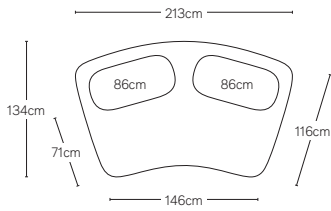

SOFA-CHAISE SECTIONAL

Below: Universal Chaise / 244cm Sofa

2-PIECE SOFA

Below: 244cm Sofa / 244cm Sofa

Below: 244cm Sofa / Corner Wedge / 244cm Sofa

Below: Universal Chaise / 244cm Sofa / Armless Chair