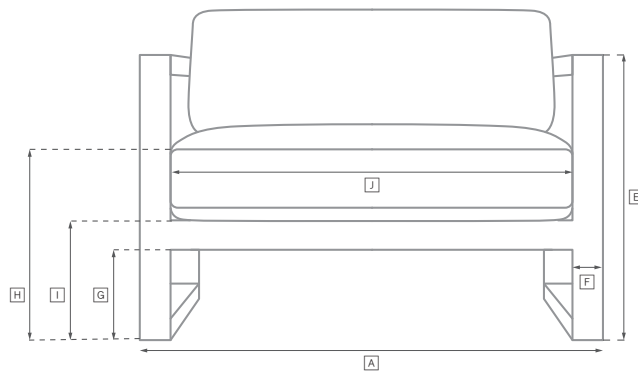

# TROUSDALE ALUMINUM SEATING COLLECTION

All dimensions are given in cm; all weights are given in kg. See the attached "Dimensions Diagram" sheet for more information on the keys used in this chart.

	OVERALL WIDTH A	OVERALL DEPTH B	OVERALL HEIGHT W/ CUSHION C	FRAME HEIGHT D	ARM HEIGHT E	ARM WIDTH F	FOOT HEIGHT G	SEAT HEIGHT W/ CUSHION H	SEAT HEIGHT (FLOOR TO FRAME) I	INSIDE SEAT WIDTH J	INSIDE SEAT DEPTH K	# OF BACK CUSHIONS	# OF SEAT CUSHIONS	WEIGHT
130CM SOFA	130	79	91	83	56	3	27	46	29	123	56	1	1	-
192CM SOFA	192	79	91	83	56	3	27	46	29	185	56	2	1	-
254CM SOFA	254	79	91	83	56	3	27	46	29	248	56	2	1	-
LOUNGE CHAIR	68	79	91	83	56	3	27	46	29	62	56	1	1	-
CHAISE	75	200	107	94	53	3	29	40	32	69	128	1	1	-
DINING ARMCHAIR	58	59	94	94	65	3	37	48	41	52	47	0	1	-
DINING SIDE CHAIR	48	59	94	94	-	-	37	48	41	48	47	0	1	-

# OUTDOOR SEATING DIMENSIONS DIAGRAM

See the "Dimensions Sheet" for the measurements that correspond with the letters below.

# OUTDOOR SEATING DIMENSIONS DIAGRAM

See the "Dimensions Sheet" for the measurements that correspond with the letters below.

RH