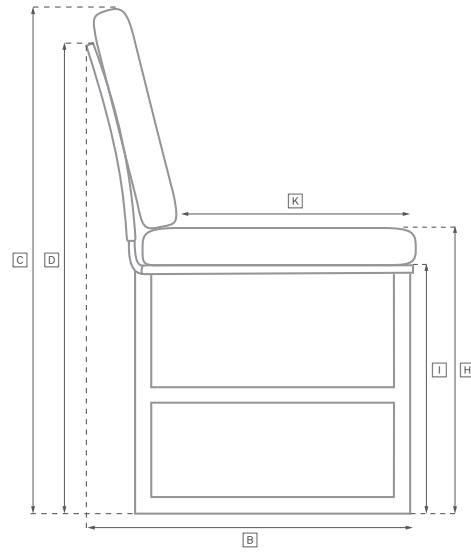

# TROUSDALE ALUMINUM SEATING COLLECTION

All dimensions are given in cm; all weights are given in kg. See the attached "Dimensions Diagram" sheet for more information on the keys used in this chart.

	OVERALL WIDTH A	OVERALL DEPTH B	OVERALL HEIGHT W/ CUSHION C	FRAME HEIGHT D	ARM HEIGHT E	ARM WIDTH F	FOOT HEIGHT G	SEAT HEIGHT W/ CUSHION H	SEAT HEIGHT (FLOOR TO FRAME) I	INSIDE SEAT WIDTH J	INSIDE SEAT DEPTH K	# OF BACK CUSHIONS	# OF SEAT CUSHIONS	WEIGHT
130CM SOFA	130	79	91	83	56	3	27	46	29	123	56	1	1	-
192CM SOFA	192	79	91	83	56	3	27	46	29	185	56	2	1	-
254CM SOFA	254	79	91	83	56	3	27	46	29	248	56	2	1	-
LOUNGE CHAIR	68	79	91	83	56	3	27	46	29	62	56	1	1	-
CHAISE	75	200	107	94	53	3	29	40	32	69	128	1	1	-
DINING ARMCHAIR	58	59	94	94	65	3	37	48	41	52	47	0	1	-
DINING SIDE CHAIR	48	59	94	94	-	-	37	48	41	48	47	0	1	-

# OUTDOOR SEATING DIMENSIONS DIAGRAM

See the "Dimensions Sheet" for the measurements that correspond with the letters below.

# OUTDOOR SEATING DIMENSIONS DIAGRAM

See the "Dimensions Sheet" for the measurements that correspond with the letters below.

RH