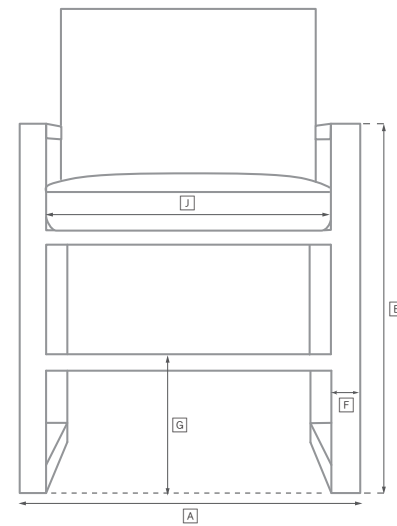

# TROUSDALE ALUMINUM SEATING COLLECTION

All dimensions are given in cm; all weights are given in kg. See the attached "Dimensions Diagram" sheet for more information on the keys used in this chart.

	OVERALL WIDTH A	OVERALL DEPTH B	OVERALL HEIGHT W/ CUSHION C	FRAME HEIGHT D	ARM HEIGHT E	ARM WIDTH F	FOOT HEIGHT G	SEAT HEIGHT W/ CUSHION H	SEAT HEIGHT (FLOOR TO FRAME) I	INSIDE SEAT WIDTH J	INSIDE SEAT DEPTH K	# OF BACK CUSHIONS	# OF SEAT CUSHIONS	WEIGHT
130CM SOFA	130	79	91	83	56	3	27	46	29	123	56	1	1	-
192CM SOFA	192	79	91	83	56	3	27	46	29	185	56	2	1	-
254CM SOFA	254	79	91	83	56	3	27	46	29	248	56	2	1	-
LOUNGE CHAIR	68	79	91	83	56	3	27	46	29	62	56	1	1	-
CHAISE	75	200	107	94	53	3	29	40	32	69	128	1	1	-
DINING ARMCHAIR	58	59	94	94	65	3	37	48	41	52	47	0	1	-
DINING SIDE CHAIR	48	59	94	94	-	-	37	48	41	48	47	0	1	-

# OUTDOOR SEATING DIMENSIONS DIAGRAM

See the "Dimensions Sheet" for the measurements that correspond with the letters below.

# OUTDOOR SEATING DIMENSIONS DIAGRAM

See the "Dimensions Sheet" for the measurements that correspond with the letters below.

RH