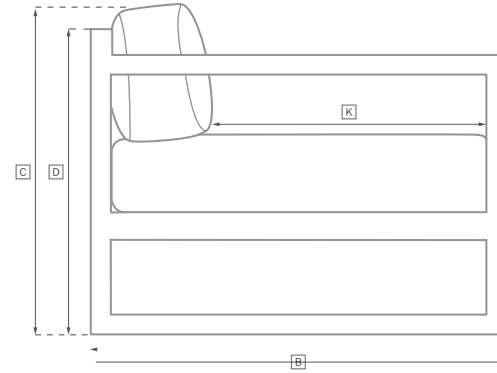

# TROUSDALE ALUMINUM SEATING COLLECTION

All dimensions are given in cm; all weights are given in kg. See the attached "Dimensions Diagram" sheet for more information on the keys used in this chart.

	OVERALL WIDTH A	OVERALL DEPTH B	OVERALL HEIGHT W/ CUSHION C	FRAME HEIGHT D	ARM HEIGHT E	ARM WIDTH F	FOOT HEIGHT G	SEAT HEIGHT W/ CUSHION H	SEAT HEIGHT (FLOOR TO FRAME) I	INSIDE SEAT WIDTH J	INSIDE SEAT DEPTH K	# OF BACK CUSHIONS	# OF SEAT CUSHIONS	WEIGHT
130CM SOFA	130	79	91	83	56	3	27	46	29	123	56	1	1	-
192CM SOFA	192	79	91	83	56	3	27	46	29	185	56	2	1	-
254CM SOFA	254	79	91	83	56	3	27	46	29	248	56	2	1	-
LOUNGE CHAIR	68	79	91	83	56	3	27	46	29	62	56	1	1	-
CHAISE	75	200	107	94	53	3	29	40	32	69	128	1	1	-
DINING ARMCHAIR	58	59	94	94	65	3	37	48	41	52	47	0	1	-
DINING SIDE CHAIR	48	59	94	94	-	-	37	48	41	48	47	0	1	-

# OUTDOOR SEATING DIMENSIONS DIAGRAM

See the "Dimensions Sheet" for the measurements that correspond with the letters below.

# OUTDOOR SEATING DIMENSIONS DIAGRAM

See the "Dimensions Sheet" for the measurements that correspond with the letters below.

RH