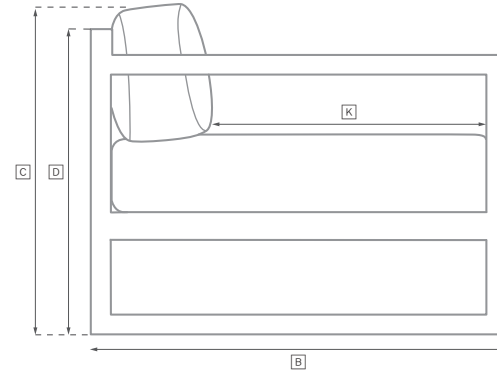

SANTOS TEAK SEATING COLLECTION

All dimensions are given in centimeters; all weights are given in kg. See the attached "Dimensions Diagram" sheet for more information on the keys used in this chart.

	OVERALL WIDTH A	OVERALL DEPTH B	OVERALL HEIGHT W/ CUSHION C	FRAME HEIGHT D	ARM HEIGHT E	ARM WIDTH F	FOOT HEIGHT G	SEAT HEIGHT W/ CUSHION H	SEAT HEIGHT (FLOOR TO FRAME) I	INSIDE SEAT WIDTH J	INSIDE SEAT DEPTH K	NUMBER OF BACK CUSHIONS	NUMBER OF SEAT CUSHIONS	WEIGHT
196CM MODULAR SOFA	196	105	81	67	-	-	1	42	15	196	85 67 w/ Accent	2	-	-
295CM MODULAR SOFA	295	105	81	67	-	-	1	42	15	295	85 67 w/ Accent	3	-	-
LOUNGE CHAIR	98	105	81	67	-	-	1	42	15	98	85 67 w/ Accent	1	-	-
SWIVEL LOUNGE CHAIR	98	105	81	67	-	-	1	42	15	98	85 67 w/ Accent	1	-	-
MODULAR CORNER CHAIR	105	105	81	67	-	-	1	42	15	84	66 49 w/ Accent	2	-	-
MODULAR OTTOMAN	98	105	42	15	-	-	1	-	15	98	105	-	-	-
CHAISE	82	204	37	15	-	-	1	37	17	82	130	1	1	-
DINING ARMCHAIR	57	60	-	76	64	3	38	48	38	49	48	-	-	-
DINING SIDE CHAIR	49	60	-	76	-	-	38	48	38	49	48	-	-	-

OUTDOOR SEATING DIMENSIONS DIAGRAM

See the "Dimensions Sheet" for the measurements that correspond with the letters below.

OUTDOOR SEATING DIMENSIONS DIAGRAM

See the "Dimensions Sheet" for the measurements that correspond with the letters below.