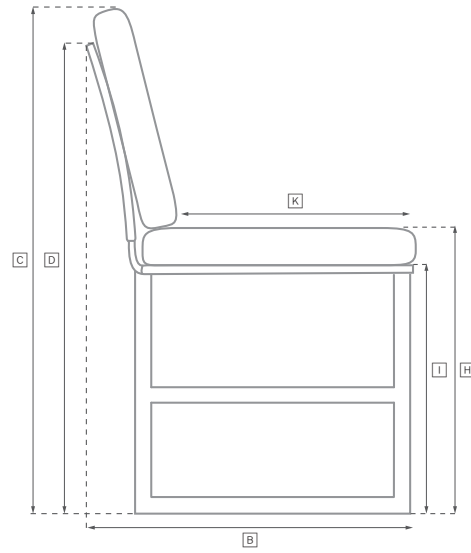

SANTOS TEAK SEATING COLLECTION

All dimensions are given in centimeters; all weights are given in kg. See the attached "Dimensions Diagram" sheet for more information on the keys used in this chart.

	OVERALL WIDTH A	OVERALL DEPTH B	OVERALL HEIGHT W/ CUSHION C	FRAME HEIGHT D	ARM HEIGHT E	ARM WIDTH F	FOOT HEIGHT G	SEAT HEIGHT W/ CUSHION H	SEAT HEIGHT (FLOOR TO FRAME) I	INSIDE SEAT WIDTH J	INSIDE SEAT DEPTH K	NUMBER OF BACK CUSHIONS	NUMBER OF SEAT CUSHIONS	WEIGHT
196CM MODULAR SOFA	196	105	81	67	-	-	1	42	15	196	85 67 w/ Accent	2	-	-
295CM MODULAR SOFA	295	105	81	67	-	-	1	42	15	295	85 67 w/ Accent	3	-	-
LOUNGE CHAIR	98	105	81	67	-	-	1	42	15	98	85 67 w/ Accent	1	-	-
SWIVEL LOUNGE CHAIR	98	105	81	67	-	-	1	42	15	98	85 67 w/ Accent	1	-	-
MODULAR CORNER CHAIR	105	105	81	67	-	-	1	42	15	84	66 49 w/ Accent	2	-	-
MODULAR OTTOMAN	98	105	42	15	-	-	1	-	15	98	105	-	-	-
CHAISE	82	204	37	15	-	-	1	37	17	82	130	1	1	-
DINING ARMCHAIR	57	60	-	76	64	3	38	48	38	49	48	-	-	-
DINING SIDE CHAIR	49	60	-	76	-	-	38	48	38	49	48	-	-	-

OUTDOOR SEATING DIMENSIONS DIAGRAM

See the "Dimensions Sheet" for the measurements that correspond with the letters below.

OUTDOOR SEATING DIMENSIONS DIAGRAM

See the "Dimensions Sheet" for the measurements that correspond with the letters below.