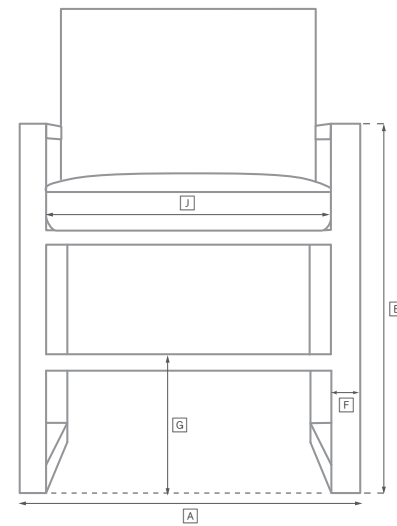

SANTOS TEAK SEATING COLLECTION

All dimensions are given in centimeters; all weights are given in kg. See the attached "Dimensions Diagram" sheet for more information on the keys used in this chart.

	OVERALL WIDTH A	OVERALL DEPTH B	OVERALL HEIGHT W/ CUSHION C	FRAME HEIGHT D	ARM HEIGHT E	ARM WIDTH F	FOOT HEIGHT G	SEAT HEIGHT W/ CUSHION H	SEAT HEIGHT (FLOOR TO FRAME) I	INSIDE SEAT WIDTH J	INSIDE SEAT DEPTH K	NUMBER OF BACK CUSHIONS	NUMBER OF SEAT CUSHIONS	WEIGHT
196CM MODULAR SOFA	196	105	81	67	-	-	1	42	15	196	85 67 w/ Accent	2	-	-
295CM MODULAR SOFA	295	105	81	67	-	-	1	42	15	295	85 67 w/ Accent	3	-	-
LOUNGE CHAIR	98	105	81	67	-	-	1	42	15	98	85 67 w/ Accent	1	-	-
SWIVEL LOUNGE CHAIR	98	105	81	67	-	-	1	42	15	98	85 67 w/ Accent	1	-	-
MODULAR CORNER CHAIR	105	105	81	67	-	-	1	42	15	84	66 49 w/ Accent	2	-	-
MODULAR OTTOMAN	98	105	42	15	-	-	1	-	15	98	105	-	-	-
CHAISE	82	204	37	15	-	-	1	37	17	82	130	1	1	-
DINING ARMCHAIR	57	60	-	76	64	3	38	48	38	49	48	-	-	-
DINING SIDE CHAIR	49	60	-	76	-	-	38	48	38	49	48	-	-	-

OUTDOOR SEATING DIMENSIONS DIAGRAM

See the "Dimensions Sheet" for the measurements that correspond with the letters below.

OUTDOOR SEATING DIMENSIONS DIAGRAM

See the "Dimensions Sheet" for the measurements that correspond with the letters below.