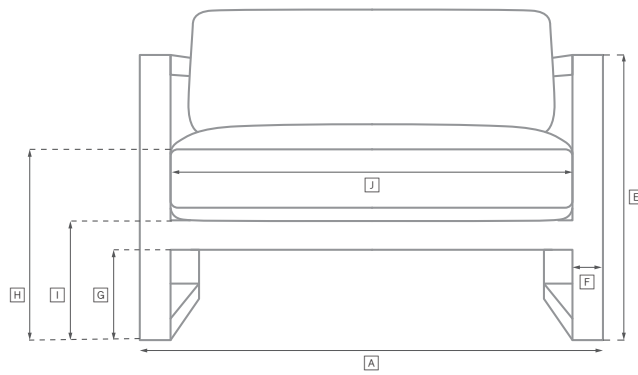

SANTOS TEAK SEATING COLLECTION

All dimensions are given in centimeters; all weights are given in kg. See the attached "Dimensions Diagram" sheet for more information on the keys used in this chart.

	OVERALL WIDTH A	OVERALL DEPTH B	OVERALL HEIGHT W/ CUSHION C	FRAME HEIGHT D	ARM HEIGHT E	ARM WIDTH F	FOOT HEIGHT G	SEAT HEIGHT W/ CUSHION H	SEAT HEIGHT (FLOOR TO FRAME) I	INSIDE SEAT WIDTH J	INSIDE SEAT DEPTH K	NUMBER OF BACK CUSHIONS	NUMBER OF SEAT CUSHIONS	WEIGHT
196CM MODULAR SOFA	196	105	81	67	-	-	1	42	15	196	85 67 w/ Accent	2	-	-
295CM MODULAR SOFA	295	105	81	67	-	-	1	42	15	295	85 67 w/ Accent	3	-	-
LOUNGE CHAIR	98	105	81	67	-	-	1	42	15	98	85 67 w/ Accent	1	-	-
SWIVEL LOUNGE CHAIR	98	105	81	67	-	-	1	42	15	98	85 67 w/ Accent	1	-	-
MODULAR CORNER CHAIR	105	105	81	67	-	-	1	42	15	84	66 49 w/ Accent	2	-	-
MODULAR OTTOMAN	98	105	42	15	-	-	1	-	15	98	105	-	-	-
CHAISE	82	204	37	15	-	-	1	37	17	82	130	1	1	-
DINING ARMCHAIR	57	60	-	76	64	3	38	48	38	49	48	-	-	-
DINING SIDE CHAIR	49	60	-	76	-	-	38	48	38	49	48	-	-	-

OUTDOOR SEATING DIMENSIONS DIAGRAM

See the "Dimensions Sheet" for the measurements that correspond with the letters below.

OUTDOOR SEATING DIMENSIONS DIAGRAM

See the "Dimensions Sheet" for the measurements that correspond with the letters below.