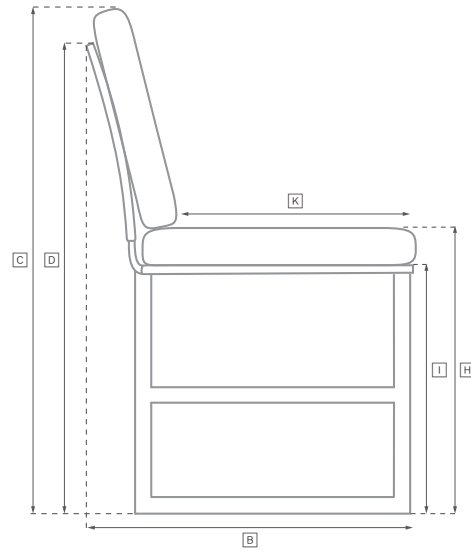

SANTOS ALUMINUM SEATING COLLECTION

All dimensions are given in centimeters; all weights are given in kg. See the attached "Dimensions Diagram" sheet for more information on the keys used in this chart.

	OVERALL WIDTH A	OVERALL DEPTH B	OVERALL HEIGHT W/ CUSHION C	FRAME HEIGHT D	ARM HEIGHT E	ARM WIDTH F	FOOT HEIGHT G	SEAT HEIGHT W/ CUSHION H	SEAT HEIGHT (FLOOR TO FRAME) I	INSIDE SEAT WIDTH J	INSIDE SEAT DEPTH K	NUMBER OF BACK CUSHIONS	NUMBER OF SEAT CUSHIONS	WEIGHT
196CM MODULAR SOFA	196	105	81	67	-	-	1	42	15	196	85 67 w/ Accent	2	-	-
295CM MODULAR SOFA	295	105	81	67	-	-	1	42	15	295	85 67 w/ Accent	3	-	-
LOUNGE CHAIR	98	105	81	67	-	-	1	42	15	98	85 67 w/ Accent	1	-	-
SWIVEL LOUNGE CHAIR	98	105	81	67	-	-	1	42	15	98	85 67 w/ Accent	1	-	-
MODULAR CORNER CHAIR	105	105	81	67	-	-	1	42	15	84	66 49 w/ Accent	2	-	-
MODULAR OTTOMAN	98	105	42	15	-	-	1	-	15	98	105	-	-	-
CHAISE	82	204	37	15	-	-	1	37	17	82	130	1	1	-
DINING ARMCHAIR	57	60	-	76	64	3	38	48	38	49	48	-	-	-
DINING SIDE CHAIR	49	60	-	76	-	-	38	48	38	49	48	-	-	-

OUTDOOR SEATING DIMENSIONS DIAGRAM

See the "Dimensions Sheet" for the measurements that correspond with the letters below.

OUTDOOR SEATING DIMENSIONS DIAGRAM

See the "Dimensions Sheet" for the measurements that correspond with the letters below.