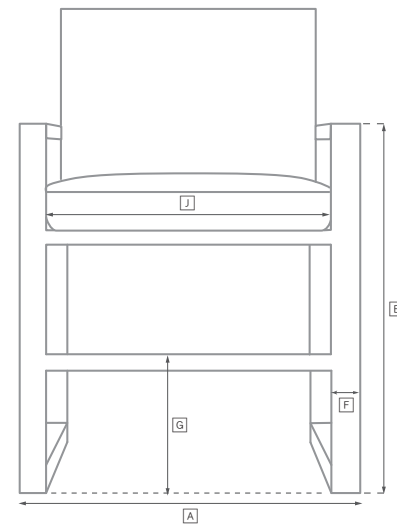

SANTOS ALUMINUM SEATING COLLECTION

All dimensions are given in centimeters; all weights are given in kg. See the attached "Dimensions Diagram" sheet for more information on the keys used in this chart.

	OVERALL WIDTH A	OVERALL DEPTH B	OVERALL HEIGHT W/ CUSHION C	FRAME HEIGHT D	ARM HEIGHT E	ARM WIDTH F	FOOT HEIGHT G	SEAT HEIGHT W/ CUSHION H	SEAT HEIGHT (FLOOR TO FRAME) I	INSIDE SEAT WIDTH J	INSIDE SEAT DEPTH K	NUMBER OF BACK CUSHIONS	NUMBER OF SEAT CUSHIONS	WEIGHT
196CM MODULAR SOFA	196	105	81	67	-	-	1	42	15	196	85 67 w/ Accent	2	-	-
295CM MODULAR SOFA	295	105	81	67	-	-	1	42	15	295	85 67 w/ Accent	3	-	-
LOUNGE CHAIR	98	105	81	67	-	-	1	42	15	98	85 67 w/ Accent	1	-	-
SWIVEL LOUNGE CHAIR	98	105	81	67	-	-	1	42	15	98	85 67 w/ Accent	1	-	-
MODULAR CORNER CHAIR	105	105	81	67	-	-	1	42	15	84	66 49 w/ Accent	2	-	-
MODULAR OTTOMAN	98	105	42	15	-	-	1	-	15	98	105	-	-	-
CHAISE	82	204	37	15	-	-	1	37	17	82	130	1	1	-
DINING ARMCHAIR	57	60	-	76	64	3	38	48	38	49	48	-	-	-
DINING SIDE CHAIR	49	60	-	76	-	-	38	48	38	49	48	-	-	-

OUTDOOR SEATING DIMENSIONS DIAGRAM

See the "Dimensions Sheet" for the measurements that correspond with the letters below.

OUTDOOR SEATING DIMENSIONS DIAGRAM

See the "Dimensions Sheet" for the measurements that correspond with the letters below.