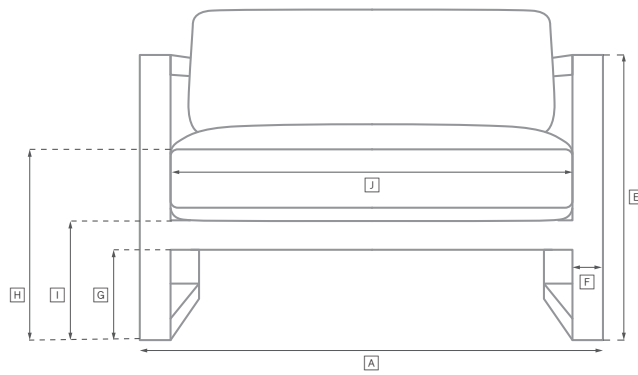

SANTOS ALUMINUM SEATING COLLECTION

All dimensions are given in centimeters; all weights are given in kg. See the attached "Dimensions Diagram" sheet for more information on the keys used in this chart.

	OVERALL WIDTH A	OVERALL DEPTH B	OVERALL HEIGHT W/ CUSHION C	FRAME HEIGHT D	ARM HEIGHT E	ARM WIDTH F	FOOT HEIGHT G	SEAT HEIGHT W/ CUSHION H	SEAT HEIGHT (FLOOR TO FRAME) I	INSIDE SEAT WIDTH J	INSIDE SEAT DEPTH K	NUMBER OF BACK CUSHIONS	NUMBER OF SEAT CUSHIONS	WEIGHT
196CM MODULAR SOFA	196	105	81	67	-	-	1	42	15	196	85 67 w/ Accent	2	-	-
295CM MODULAR SOFA	295	105	81	67	-	-	1	42	15	295	85 67 w/ Accent	3	-	-
LOUNGE CHAIR	98	105	81	67	-	-	1	42	15	98	85 67 w/ Accent	1	-	-
SWIVEL LOUNGE CHAIR	98	105	81	67	-	-	1	42	15	98	85 67 w/ Accent	1	-	-
MODULAR CORNER CHAIR	105	105	81	67	-	-	1	42	15	84	66 49 w/ Accent	2	-	-
MODULAR OTTOMAN	98	105	42	15	-	-	1	-	15	98	105	-	-	-
CHAISE	82	204	37	15	-	-	1	37	17	82	130	1	1	-
DINING ARMCHAIR	57	60	-	76	64	3	38	48	38	49	48	-	-	-
DINING SIDE CHAIR	49	60	-	76	-	-	38	48	38	49	48	-	-	-

OUTDOOR SEATING DIMENSIONS DIAGRAM

See the "Dimensions Sheet" for the measurements that correspond with the letters below.

OUTDOOR SEATING DIMENSIONS DIAGRAM

See the "Dimensions Sheet" for the measurements that correspond with the letters below.