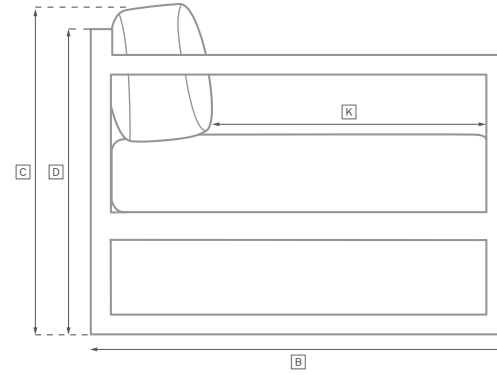

SANTOS ALUMINUM SEATING COLLECTION

All dimensions are given in centimeters; all weights are given in kg. See the attached "Dimensions Diagram" sheet for more information on the keys used in this chart.

	OVERALL WIDTH A	OVERALL DEPTH B	OVERALL HEIGHT W/ CUSHION C	FRAME HEIGHT D	ARM HEIGHT E	ARM WIDTH F	FOOT HEIGHT G	SEAT HEIGHT W/ CUSHION H	SEAT HEIGHT (FLOOR TO FRAME) I	INSIDE SEAT WIDTH J	INSIDE SEAT DEPTH K	NUMBER OF BACK CUSHIONS	NUMBER OF SEAT CUSHIONS	WEIGHT
196CM MODULAR SOFA	196	105	81	67	-	-	1	42	15	196	85 67 w/ Accent	2	-	-
295CM MODULAR SOFA	295	105	81	67	-	-	1	42	15	295	85 67 w/ Accent	3	-	-
LOUNGE CHAIR	98	105	81	67	-	-	1	42	15	98	85 67 w/ Accent	1	-	-
SWIVEL LOUNGE CHAIR	98	105	81	67	-	-	1	42	15	98	85 67 w/ Accent	1	-	-
MODULAR CORNER CHAIR	105	105	81	67	-	-	1	42	15	84	66 49 w/ Accent	2	-	-
MODULAR OTTOMAN	98	105	42	15	-	-	1	-	15	98	105	-	-	-
CHAISE	82	204	37	15	-	-	1	37	17	82	130	1	1	-
DINING ARMCHAIR	57	60	-	76	64	3	38	48	38	49	48	-	-	-
DINING SIDE CHAIR	49	60	-	76	-	-	38	48	38	49	48	-	-	-

OUTDOOR SEATING DIMENSIONS DIAGRAM

See the "Dimensions Sheet" for the measurements that correspond with the letters below.

OUTDOOR SEATING DIMENSIONS DIAGRAM

See the "Dimensions Sheet" for the measurements that correspond with the letters below.