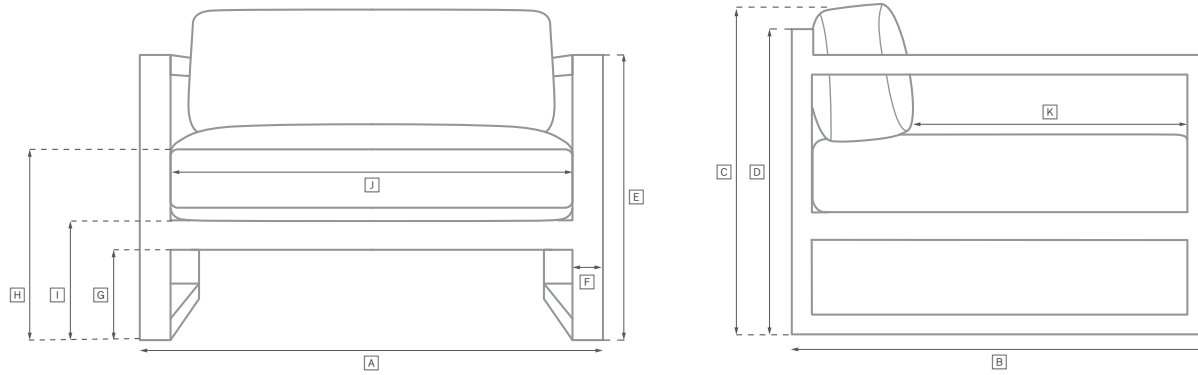

MATIRA TEAK SEATING COLLECTION

All dimensions are given in centimeters; all weights are given in kg. See the attached "Dimensions Diagram" sheet for more information on the keys used in this chart.

	OVERALL WIDTH A	OVERALL DEPTH B	OVERALL HEIGHT W/ CUSHION C	FRAME HEIGHT D	ARM HEIGHT E	ARM WIDTH F	FOOT HEIGHT G	SEAT HEIGHT W/ CUSHION H	SEAT HEIGHT (FLOOR TO FRAME) I	INSIDE SEAT WIDTH J	INSIDE SEAT DEPTH K	NUMBER OF BACK CUSHIONS	NUMBER OF SEAT CUSHIONS	WEIGHT
LEFT-ARM CHAISE	170	82	81	64	64	4	-	43	20	150	79	1	1	41.7
RIGHT-ARM CHAISE	170	82	81	64	64	4	-	43	20	150	79	1	1	41.7
ARMLESS SOFA	250	82	81	64	-	-	-	43	20	250	57	3	1	61.7
CORNER CHAIR	82	82	81	64	64	4	-	43	20	58	58	2	1	20.0

OUTDOOR SEATING DIMENSIONS DIAGRAM

See the "Dimensions Sheet" for the measurements that correspond with the letters below.