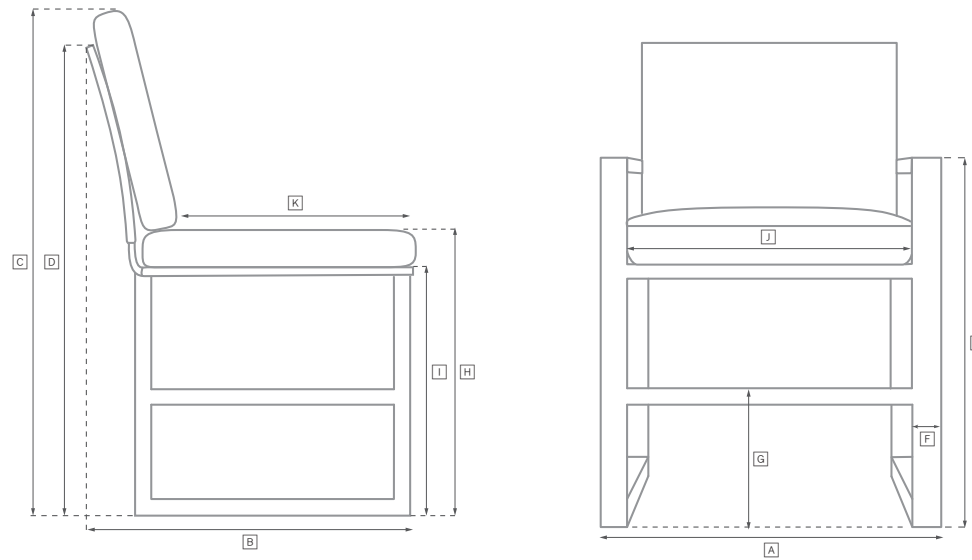

MATIRA TEAK SEATING COLLECTION

All dimensions are given in centimeters; all weights are given in kg. See the attached "Dimensions Diagram" sheet for more information on the keys used in this chart.

	OVERALL WIDTH A	OVERALL DEPTH B	OVERALL HEIGHT W/ CUSHION C	FRAME HEIGHT D	ARM HEIGHT E	ARM WIDTH F	FOOT HEIGHT G	SEAT HEIGHT W/ CUSHION H	SEAT HEIGHT (FLOOR TO FRAME) I	INSIDE SEAT WIDTH J	INSIDE SEAT DEPTH K	NUMBER OF BACK CUSHIONS	NUMBER OF SEAT CUSHIONS	WEIGHT
LEFT-ARM CHAISE	170	82	81	64	64	4	-	43	20	150	79	1	1	41.7
RIGHT-ARM CHAISE	170	82	81	64	64	4	-	43	20	150	79	1	1	41.7
ARMLESS SOFA	250	82	81	64	-	-	-	43	20	250	57	3	1	61.7
CORNER CHAIR	82	82	81	64	64	4	-	43	20	58	58	2	1	20.0

OUTDOOR SEATING DIMENSIONS DIAGRAM

See the "Dimensions Sheet" for the measurements that correspond with the letters below.