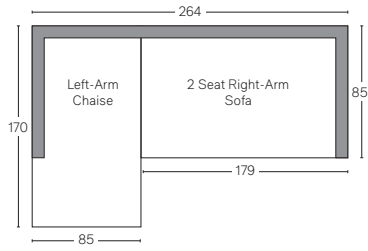

BRONTE COLLECTION

All dimensions are given in centimeters.

RH

SOFA CHAISE SECTIONAL

Available in left- and right-arm configurations.