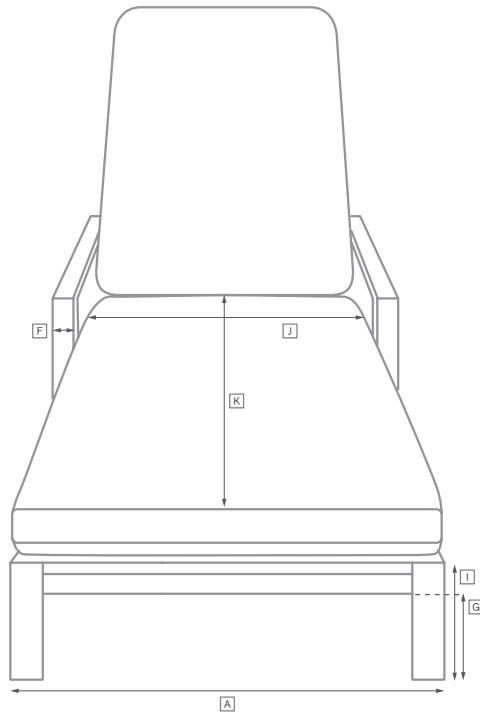

OUTDOOR SEATING DIMENSIONS DIAGRAM

See the "Dimensions Sheet" for the measurements that correspond with the letters below.