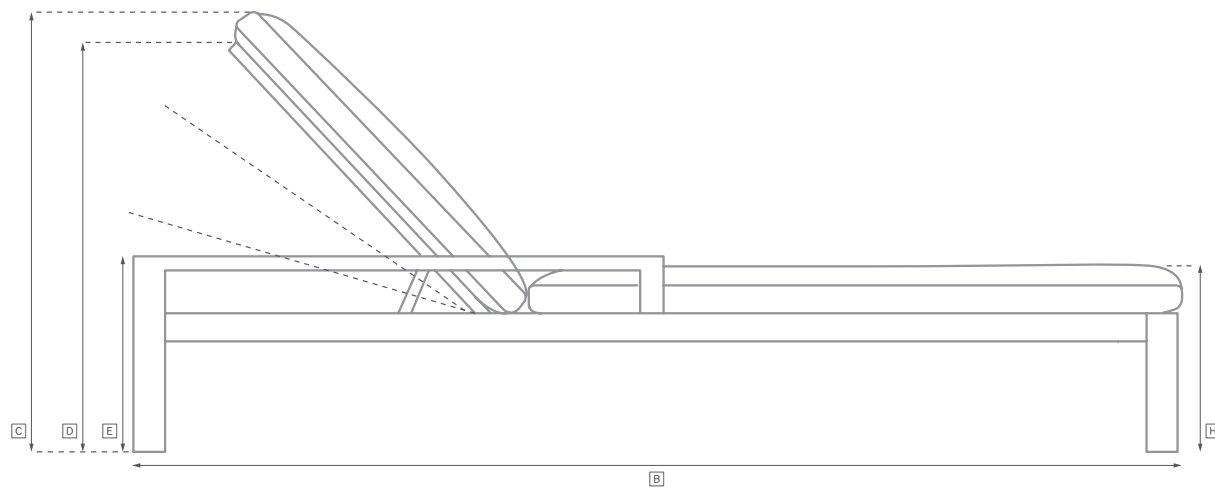

OUTDOOR SEATING DIMENSIONS DIAGRAM

See the "Dimensions Sheet" for the measurements that correspond with the letters below.