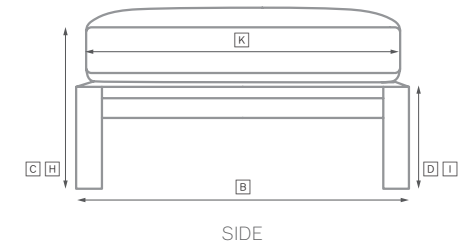

OUTDOOR SEATING DIMENSIONS DIAGRAM

See the "Dimensions Sheet" for the measurements that correspond with the letters below.