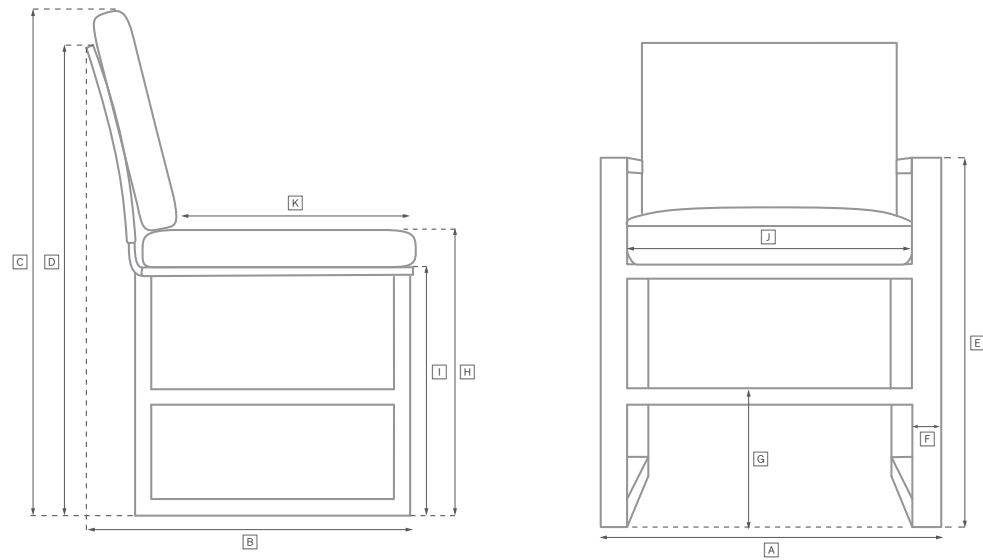

BRONTE TEAK SEATING COLLECTION

All dimensions are given in centimeters; all weights are given in kg. See the attached "Dimensions Diagram" sheet for more information on the keys used in this chart.

	OVERALL WIDTH A	OVERALL DEPTH B	OVERALL HEIGHT W/ CUSHION C	FRAME HEIGHT D	ARM HEIGHT E	ARM WIDTH F	FOOT HEIGHT G	SEAT HEIGHT W/ CUSHION H	SEAT HEIGHT (FLOOR TO FRAME) I	INSIDE SEAT WIDTH J	INSIDE SEAT DEPTH K	NUMBER OF BACK CUSHIONS	NUMBER OF SEAT CUSHIONS	WEIGHT
THREE-SEAT ARMLESS SECTIONAL SOFA	244	85	76	62	-	-	-	41	7	244	61	2	1	56.7
LEFT-ARM SECTIONAL CHAISE	85	170	76	62	62	4	-	41	7	167	61	1	1	31.8
RIGHT-ARM SECTIONAL CHAISE	85	170	76	62	62	4	-	41	7	167	61	1	1	31.8
SECTIONAL CORNER CHAIR	85	85	76	62	62	4	-	41	7	61	61	2	1	20.0

OUTDOOR SEATING DIMENSIONS DIAGRAM

See the "Dimensions Sheet" for the measurements that correspond with the letters below.