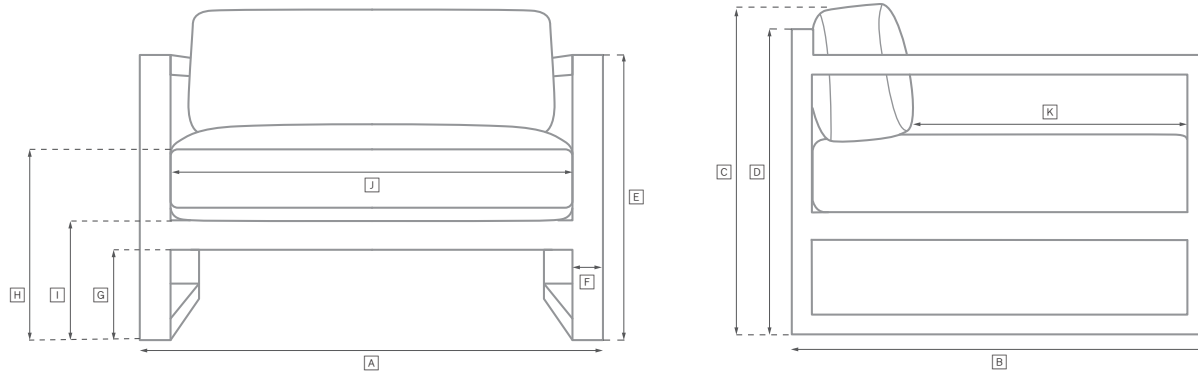

BRONTE TEAK SEATING COLLECTION

All dimensions are given in centimeters; all weights are given in kg. See the attached "Dimensions Diagram" sheet for more information on the keys used in this chart.

	OVERALL WIDTH A	OVERALL DEPTH B	OVERALL HEIGHT W/ CUSHION C	FRAME HEIGHT D	ARM HEIGHT E	ARM WIDTH F	FOOT HEIGHT G	SEAT HEIGHT W/ CUSHION H	SEAT HEIGHT (FLOOR TO FRAME) I	INSIDE SEAT WIDTH J	INSIDE SEAT DEPTH K	NUMBER OF BACK CUSHIONS	NUMBER OF SEAT CUSHIONS	WEIGHT
THREE-SEAT ARMLESS SECTIONAL SOFA	244	85	76	62	-	-	-	41	7	244	61	2	1	56.7
LEFT-ARM SECTIONAL CHAISE	85	170	76	62	62	4	-	41	7	167	61	1	1	31.8
RIGHT-ARM SECTIONAL CHAISE	85	170	76	62	62	4	-	41	7	167	61	1	1	31.8
SECTIONAL CORNER CHAIR	85	85	76	62	62	4	-	41	7	61	61	2	1	20.0

OUTDOOR SEATING DIMENSIONS DIAGRAM

See the "Dimensions Sheet" for the measurements that correspond with the letters below.