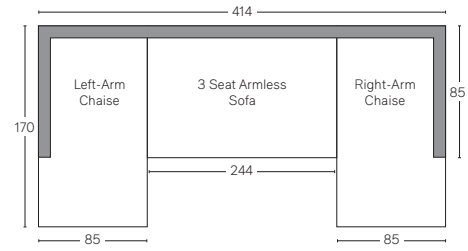

U-CHAISE SECTIONAL