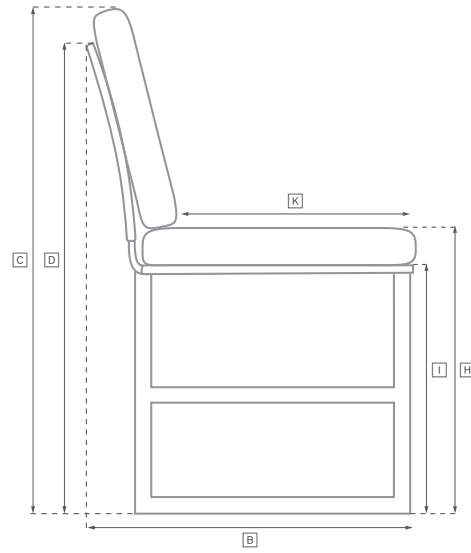

BRONTE ALUMINUM SEATING COLLECTION

All dimensions are given in centimeters; all weights are given in kg. See the attached "Dimensions Diagram" sheet for more information on the keys used in this chart.

	OVERALL WIDTH A	OVERALL DEPTH B	OVERALL HEIGHT W/ CUSHION C	FRAME HEIGHT D	ARM HEIGHT E	ARM WIDTH F	FOOT HEIGHT G	SEAT HEIGHT W/ CUSHION H	SEAT HEIGHT (FLOOR TO FRAME) I	INSIDE SEAT WIDTH J	INSIDE SEAT DEPTH K	NUMBER OF BACK CUSHIONS	NUMBER OF SEAT CUSHIONS	WEIGHT
LEFT-ARM SECTIONAL CHAISE	85	170	76	62	62	4	-	41	7	167	61	1	1	36.7
RIGHT-ARM SECTIONAL CHAISE	85	170	76	62	62	4	-	41	7	167	61	1	1	36.7
SECTIONAL CORNER CHAIR	85	85	76	62	62	4	-	41	7	61	61	2	1	15.9

OUTDOOR SEATING DIMENSIONS DIAGRAM

See the "Dimensions Sheet" for the measurements that correspond with the letters below.