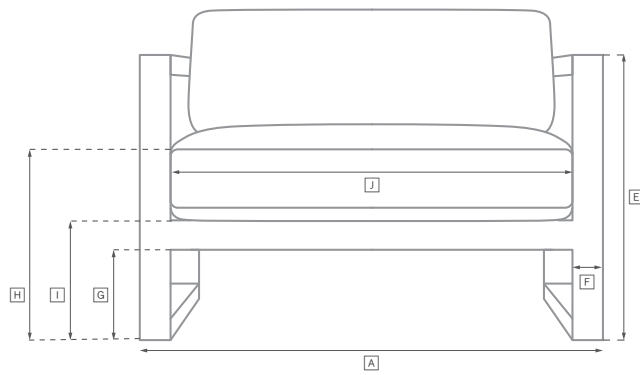

BRONTE ALUMINUM SEATING COLLECTION

All dimensions are given in centimeters; all weights are given in kg. See the attached "Dimensions Diagram" sheet for more information on the keys used in this chart.

	OVERALL WIDTH A	OVERALL DEPTH B	OVERALL HEIGHT W/ CUSHION C	FRAME HEIGHT D	ARM HEIGHT E	ARM WIDTH F	FOOT HEIGHT G	SEAT HEIGHT W/ CUSHION H	SEAT HEIGHT (FLOOR TO FRAME) I	INSIDE SEAT WIDTH J	INSIDE SEAT DEPTH K	NUMBER OF BACK CUSHIONS	NUMBER OF SEAT CUSHIONS	WEIGHT
LEFT-ARM SECTIONAL CHAISE	85	170	76	62	62	4	-	41	7	167	61	1	1	36.7
RIGHT-ARM SECTIONAL CHAISE	85	170	76	62	62	4	-	41	7	167	61	1	1	36.7
SECTIONAL CORNER CHAIR	85	85	76	62	62	4	-	41	7	61	61	2	1	15.9

OUTDOOR SEATING DIMENSIONS DIAGRAM

See the "Dimensions Sheet" for the measurements that correspond with the letters below.