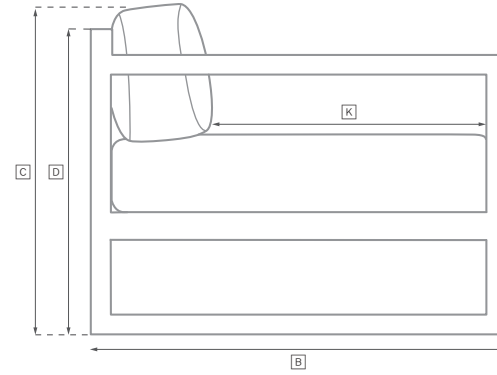

BRONTE ALUMINUM SEATING COLLECTION

All dimensions are given in centimeters; all weights are given in kg. See the attached "Dimensions Diagram" sheet for more information on the keys used in this chart.

	OVERALL WIDTH A	OVERALL DEPTH B	OVERALL HEIGHT W/ CUSHION C	FRAME HEIGHT D	ARM HEIGHT E	ARM WIDTH F	FOOT HEIGHT G	SEAT HEIGHT W/ CUSHION H	SEAT HEIGHT (FLOOR TO FRAME) I	INSIDE SEAT WIDTH J	INSIDE SEAT DEPTH K	NUMBER OF BACK CUSHIONS	NUMBER OF SEAT CUSHIONS	WEIGHT
LEFT-ARM SECTIONAL CHAISE	85	170	76	62	62	4	-	41	7	167	61	1	1	36.7
RIGHT-ARM SECTIONAL CHAISE	85	170	76	62	62	4	-	41	7	167	61	1	1	36.7
SECTIONAL CORNER CHAIR	85	85	76	62	62	4	-	41	7	61	61	2	1	15.9

OUTDOOR SEATING DIMENSIONS DIAGRAM

See the "Dimensions Sheet" for the measurements that correspond with the letters below.