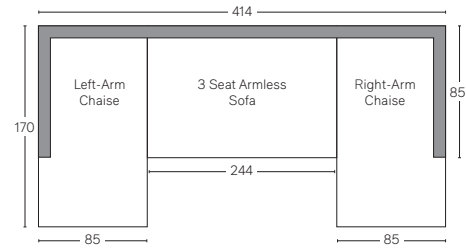

BRONTE ALUMINUM SEATING COLLECTION

All dimensions are given in centimeters; all weights are given in kg. See the attached "Dimensions Diagram" sheet for more information on the keys used in this chart.

	OVERALL WIDTH A	OVERALL DEPTH B	OVERALL HEIGHT W/ CUSHION C	FRAME HEIGHT D	ARM HEIGHT E	ARM WIDTH F	FOOT HEIGHT G	SEAT HEIGHT W/ CUSHION H	SEAT HEIGHT (FLOOR TO FRAME) I	INSIDE SEAT WIDTH J	INSIDE SEAT DEPTH K	NUMBER OF BACK CUSHIONS	NUMBER OF SEAT CUSHIONS	WEIGHT
LEFT-ARM SECTIONAL CHAISE	85	170	76	62	62	4	-	41	7	167	61	1	1	36.7
RIGHT-ARM SECTIONAL CHAISE	85	170	76	62	62	4	-	41	7	167	61	1	1	36.7
SECTIONAL CORNER CHAIR	85	85	76	62	62	4	-	41	7	61	61	2	1	15.9

OUTDOOR SEATING DIMENSIONS DIAGRAM

See the "Dimensions Sheet" for the measurements that correspond with the letters below.

OUTDOOR SEATING DIMENSIONS DIAGRAM

See the "Dimensions Sheet" for the measurements that correspond with the letters below.

FRONT

SIDE

BRONTE COLLECTION

All dimensions are given in centimeters.

RH

SOFA CHAISE SECTIONAL

Available in left- and right-arm configurations.

U-CHAISE SECTIONAL