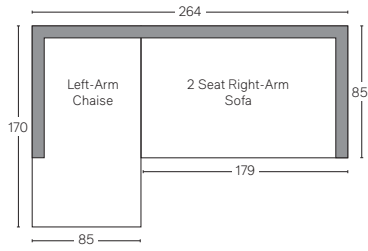

BRONTE ALUMINUM SEATING COLLECTION

All dimensions are given in centimeters; all weights are given in kg. See the attached "Dimensions Diagram" sheet for more information on the keys used in this chart.

	OVERALL WIDTH A	OVERALL DEPTH B	OVERALL HEIGHT W/ CUSHION C	FRAME HEIGHT D	ARM HEIGHT E	ARM WIDTH F	FOOT HEIGHT G	SEAT HEIGHT W/ CUSHION H	SEAT HEIGHT (FLOOR TO FRAME) I	INSIDE SEAT WIDTH J	INSIDE SEAT DEPTH K	NUMBER OF BACK CUSHIONS	NUMBER OF SEAT CUSHIONS	WEIGHT
LEFT-ARM SECTIONAL CHAISE	85	170	76	62	62	4	-	41	7	167	61	1	1	36.7
RIGHT-ARM SECTIONAL CHAISE	85	170	76	62	62	4	-	41	7	167	61	1	1	36.7
SECTIONAL CORNER CHAIR	85	85	76	62	62	4	-	41	7	61	61	2	1	15.9

OUTDOOR SEATING DIMENSIONS DIAGRAM

See the "Dimensions Sheet" for the measurements that correspond with the letters below.

OUTDOOR SEATING DIMENSIONS DIAGRAM

See the "Dimensions Sheet" for the measurements that correspond with the letters below.

FRONT

SIDE

BRONTE COLLECTION

All dimensions are given in centimeters.

RH

SOFA CHAISE SECTIONAL

Available in left- and right-arm configurations.

U-CHAISE SECTIONAL