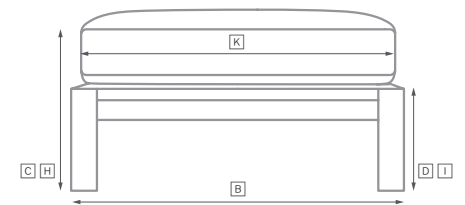

BRONTE ALUMINUM SEATING COLLECTION

All dimensions are given in centimeters; all weights are given in kg. See the attached "Dimensions Diagram" sheet for more information on the keys used in this chart.

	OVERALL WIDTH A	OVERALL DEPTH B	OVERALL HEIGHT W/ CUSHION C	FRAME HEIGHT D	ARM HEIGHT E	ARM WIDTH F	FOOT HEIGHT G	SEAT HEIGHT W/ CUSHION H	SEAT HEIGHT (FLOOR TO FRAME) I	INSIDE SEAT WIDTH J	INSIDE SEAT DEPTH K	NUMBER OF BACK CUSHIONS	NUMBER OF SEAT CUSHIONS	WEIGHT
LEFT-ARM SECTIONAL CHAISE	85	170	76	62	62	4	-	41	7	167	61	1	1	36.7
RIGHT-ARM SECTIONAL CHAISE	85	170	76	62	62	4	-	41	7	167	61	1	1	36.7
SECTIONAL CORNER CHAIR	85	85	76	62	62	4	-	41	7	61	61	2	1	15.9

OUTDOOR SEATING DIMENSIONS DIAGRAM

See the "Dimensions Sheet" for the measurements that correspond with the letters below.

OUTDOOR SEATING DIMENSIONS DIAGRAM

See the "Dimensions Sheet" for the measurements that correspond with the letters below.

FRONT

SIDE

BRONTE COLLECTION

All dimensions are given in centimeters.

RH

SOFA CHAISE SECTIONAL

Available in left- and right-arm configurations.

U-CHAISE SECTIONAL