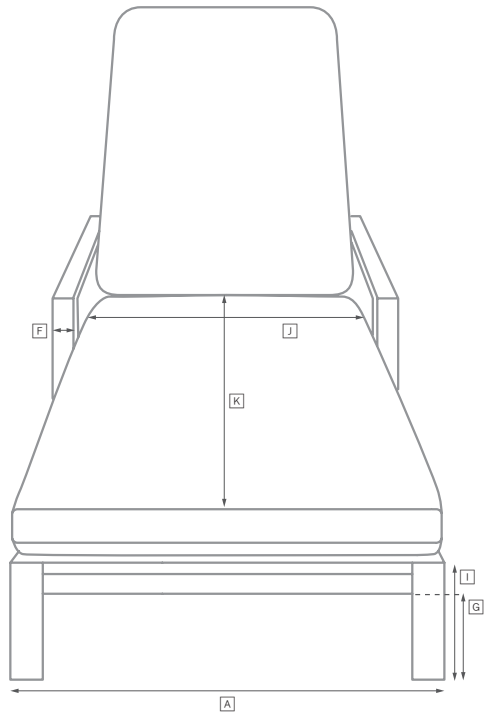

	OVERALL WIDTH A	OVERALL DEPTH B	OVERALL HEIGHT W/ CUSHION C	FRAME HEIGHT D	ARM HEIGHT E	ARM WIDTH F	FOOT HEIGHT G	SEAT HEIGHT W/ CUSHION H	SEAT HEIGHT (FLOOR TO FRAME) I	INSIDE SEAT WIDTH J	INSIDE SEAT DEPTH K	NUMBER OF BACK CUSHIONS	NUMBER OF SEAT CUSHIONS	WEIGHT
183CM SOFA	183	85	76	62	62	4	-	41	7	176	61	2	1	27.7
213CM SOFA	213	85	76	62	62	4	-	41	7	206	61	2	1	31.3
244CM SOFA	244	85	76	62	62	4	-	41	7	237	61	3	1	34.0
274CM SOFA	274	85	76	62	62	4	-	41	7	267	61	3	1	37.2
LOUNGE CHAIR	80	85	76	62	62	4	-	41	7	70	54	1	1	13.6
SWIVEL LOUNGE CHAIR	80	85	76	62	62	4	-	41	9	73	54	1	1	20.9
OTTOMAN	73	65	41	7	-	-	-	41	7	73	65	0	1	5.4
CHAISE	203	80	36	27	-	-	-	36	27	126	80	1	1	25.4
DINING SIDE CHAIR	46	58	83	70	-	-	-	50	35	46	41	1	1	8.2
DINING ARMCHAIR	59	58	83	70	70	3	-	50	35	52	41	1	1	10.0
TWO-SEAT LEFT-ARM SECTIONAL SOFA	179	85	76	62	62	4	-	41	7	175	61	2	1	40.8
TWO-SEAT RIGHT-ARM SECTIONAL SOFA	179	85	76	62	62	4	-	41	7	175	61	2	1	40.8
THREE-SEAT LEFT-ARM SECTIONAL SOFA	259	85	76	62	62	4	-	41	7	255	61	2	1	-
THREE-SEAT RIGHT-ARM SECTIONAL SOFA	259	85	76	62	62	4	-	41	7	255	61	2	1	-
THREE-SEAT ARMLESS SECTIONAL SOFA	244	85	76	62	-	-	-	41	7	244	61	2	1	44.9

	OVERALL WIDTH A	OVERALL DEPTH B	OVERALL HEIGHT W/ CUSHION C	FRAME HEIGHT D	ARM HEIGHT E	ARM WIDTH F	FOOT HEIGHT G	SEAT HEIGHT W/ CUSHION H	SEAT HEIGHT (FLOOR TO FRAME) I	INSIDE SEAT WIDTH J	INSIDE SEAT DEPTH K	NUMBER OF BACK CUSHIONS	NUMBER OF SEAT CUSHIONS	WEIGHT
LEFT-ARM SECTIONAL CHAISE	85	170	76	62	62	4	-	41	7	167	61	1	1	36.7
RIGHT-ARM SECTIONAL CHAISE	85	170	76	62	62	4	-	41	7	167	61	1	1	36.7
SECTIONAL CORNER CHAIR	85	85	76	62	62	4	-	41	7	61	61	2	1	15.9

OUTDOOR SEATING DIMENSIONS DIAGRAM

See the "Dimensions Sheet" for the measurements that correspond with the letters below.

OUTDOOR SEATING DIMENSIONS DIAGRAM

See the "Dimensions Sheet" for the measurements that correspond with the letters below.