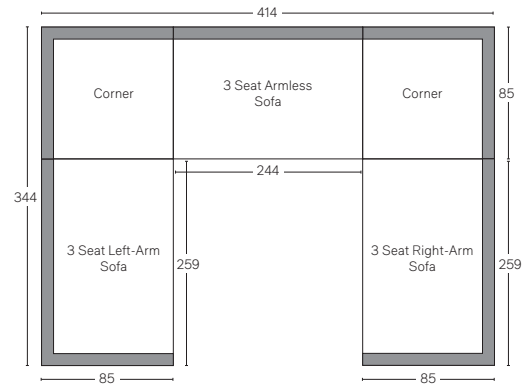

U-SOFA SECTIONAL