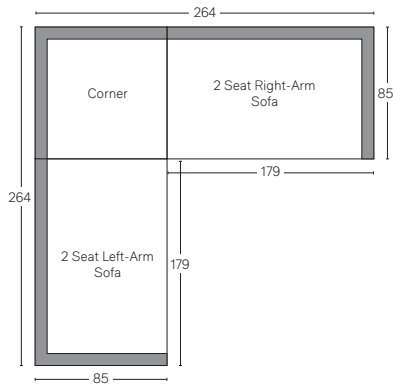

L-SECTIONAL

Available in left- and right-arm configurations.