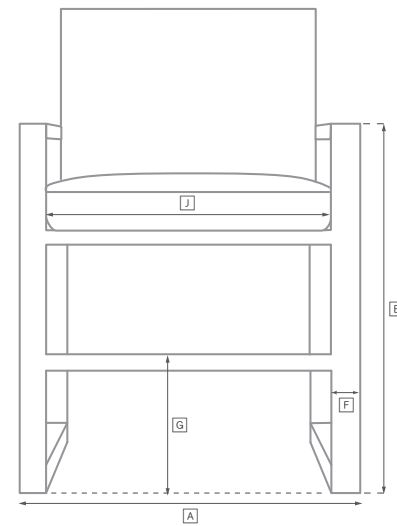

BRONTE ALUMINUM SEATING COLLECTION

All dimensions are given in centimeters; all weights are given in kg. See the attached "Dimensions Diagram" sheet for more information on the keys used in this chart.

	OVERALL WIDTH A	OVERALL DEPTH B	OVERALL HEIGHT W/ CUSHION C	FRAME HEIGHT D	ARM HEIGHT E	ARM WIDTH F	FOOT HEIGHT G	SEAT HEIGHT W/ CUSHION H	SEAT HEIGHT (FLOOR TO FRAME) I	INSIDE SEAT WIDTH J	INSIDE SEAT DEPTH K	NUMBER OF BACK CUSHIONS	NUMBER OF SEAT CUSHIONS	WEIGHT
LEFT-ARM SECTIONAL CHAISE	85	170	76	62	62	4	-	41	7	167	61	1	1	36.7
RIGHT-ARM SECTIONAL CHAISE	85	170	76	62	62	4	-	41	7	167	61	1	1	36.7
SECTIONAL CORNER CHAIR	85	85	76	62	62	4	-	41	7	61	61	2	1	15.9

OUTDOOR SEATING DIMENSIONS DIAGRAM

See the "Dimensions Sheet" for the measurements that correspond with the letters below.