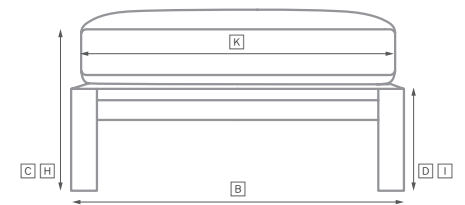

OUTDOOR SEATING DIMENSIONS DIAGRAM

See the "Dimensions Sheet" for the measurements that correspond with the letters below.

SIDE