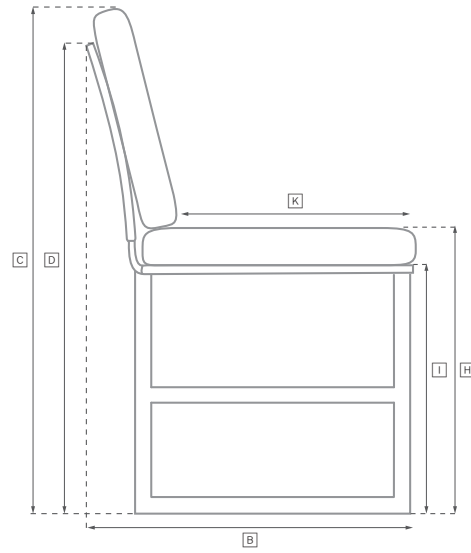

BALMAIN TEAK SEATING COLLECTION

All dimensions are given in cm; all weights are given in kg. See the attached "Dimensions Diagram" sheet for more information on the keys used in this chart.

	OVERALL WIDTH A	OVERALL DEPTH B	OVERALL HEIGHT W/ CUSHION C	FRAME HEIGHT D	ARM HEIGHT E	ARM WIDTH F	FOOT HEIGHT G	SEAT HEIGHT W/ CUSHION H	SEAT HEIGHT (FLOOR TO FRAME) I	INSIDE SEAT WIDTH J	INSIDE SEAT DEPTH K	# OF BACK CUSHIONS	# OF SEAT CUSHIONS	WEIGHT
173CM SOFA	173	80	79	60	60	4	13	39	18	165	53	2	1	-
239CM SOFA	239	80	79	60	60	4	13	39	18	231	53	2	1	-
274CM SOFA	274	80	79	60	60	4	13	39	18	267	53	2	1	-
LOUNGE CHAIR	80	80	79	60	60	4	13	39	18	72	53	1	1	-
SWIVEL LOUNGE CHAIR	80	80	79	60	60	4	13	39	18	72	53	1	1	-
OTTOMAN	80	80	41	18	-	-	13	39	18	80	80	-	1	-
DAYBED	145	175	79	60	60	4	4	39	18	137	147	2	1	-
CHAISE	70	202	79	70	-	-	13	32	23	69	132	1	1	-
DINING ARMCHAIR	58	58	81	70	70	4	-	50	43	51	43	1	1	-
BARSTOOL	53	51	112	100	100	4	23	80	74	46	42	1	1	-
COUNTER STOOL	53	51	103	89	89	4	15	70	64	46	42	1	1	-
BACKLESS SWIVEL BARSTOOL	41	41	80	74	-	-	23	80	74	41	41	0	1	-
BACKLESS SWIVEL COUNTER STOOL	41	41	70	64	-	-	15	70	64	41	41	0	1	-

OUTDOOR SEATING DIMENSIONS DIAGRAM

See the "Dimensions Sheet" for the measurements that correspond with the letters below.

OUTDOOR SEATING DIMENSIONS DIAGRAM

See the "Dimensions Sheet" for the measurements that correspond with the letters below.