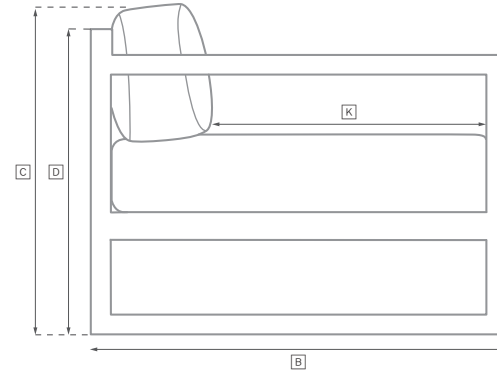

BALMAIN TEAK SEATING COLLECTION

All dimensions are given in cm; all weights are given in kg. See the attached "Dimensions Diagram" sheet for more information on the keys used in this chart.

	OVERALL WIDTH A	OVERALL DEPTH B	OVERALL HEIGHT W/ CUSHION C	FRAME HEIGHT D	ARM HEIGHT E	ARM WIDTH F	FOOT HEIGHT G	SEAT HEIGHT W/ CUSHION H	SEAT HEIGHT (FLOOR TO FRAME) I	INSIDE SEAT WIDTH J	INSIDE SEAT DEPTH K	# OF BACK CUSHIONS	# OF SEAT CUSHIONS	WEIGHT
173CM SOFA	173	80	79	60	60	4	13	39	18	165	53	2	1	-
239CM SOFA	239	80	79	60	60	4	13	39	18	231	53	2	1	-
274CM SOFA	274	80	79	60	60	4	13	39	18	267	53	2	1	-
LOUNGE CHAIR	80	80	79	60	60	4	13	39	18	72	53	1	1	-
SWIVEL LOUNGE CHAIR	80	80	79	60	60	4	13	39	18	72	53	1	1	-
OTTOMAN	80	80	41	18	-	-	13	39	18	80	80	-	1	-
DAYBED	145	175	79	60	60	4	4	39	18	137	147	2	1	-
CHAISE	70	202	79	70	-	-	13	32	23	69	132	1	1	-
DINING ARMCHAIR	58	58	81	70	70	4	-	50	43	51	43	1	1	-
BARSTOOL	53	51	112	100	100	4	23	80	74	46	42	1	1	-
COUNTER STOOL	53	51	103	89	89	4	15	70	64	46	42	1	1	-
BACKLESS SWIVEL BARSTOOL	41	41	80	74	-	-	23	80	74	41	41	0	1	-
BACKLESS SWIVEL COUNTER STOOL	41	41	70	64	-	-	15	70	64	41	41	0	1	-

OUTDOOR SEATING DIMENSIONS DIAGRAM

See the "Dimensions Sheet" for the measurements that correspond with the letters below.

OUTDOOR SEATING DIMENSIONS DIAGRAM

See the "Dimensions Sheet" for the measurements that correspond with the letters below.