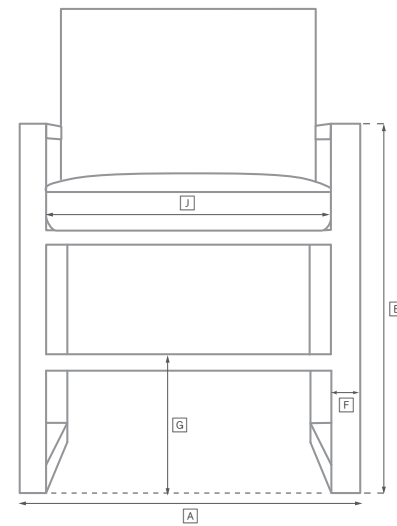

BALMAIN TEAK SEATING COLLECTION

All dimensions are given in cm; all weights are given in kg. See the attached "Dimensions Diagram" sheet for more information on the keys used in this chart.

	OVERALL WIDTH A	OVERALL DEPTH B	OVERALL HEIGHT W/ CUSHION C	FRAME HEIGHT D	ARM HEIGHT E	ARM WIDTH F	FOOT HEIGHT G	SEAT HEIGHT W/ CUSHION H	SEAT HEIGHT (FLOOR TO FRAME) I	INSIDE SEAT WIDTH J	INSIDE SEAT DEPTH K	# OF BACK CUSHIONS	# OF SEAT CUSHIONS	WEIGHT
173CM SOFA	173	80	79	60	60	4	13	39	18	165	53	2	1	-
239CM SOFA	239	80	79	60	60	4	13	39	18	231	53	2	1	-
274CM SOFA	274	80	79	60	60	4	13	39	18	267	53	2	1	-
LOUNGE CHAIR	80	80	79	60	60	4	13	39	18	72	53	1	1	-
SWIVEL LOUNGE CHAIR	80	80	79	60	60	4	13	39	18	72	53	1	1	-
OTTOMAN	80	80	41	18	-	-	13	39	18	80	80	-	1	-
DAYBED	145	175	79	60	60	4	4	39	18	137	147	2	1	-
CHAISE	70	202	79	70	-	-	13	32	23	69	132	1	1	-
DINING ARMCHAIR	58	58	81	70	70	4	-	50	43	51	43	1	1	-
BARSTOOL	53	51	112	100	100	4	23	80	74	46	42	1	1	-
COUNTER STOOL	53	51	103	89	89	4	15	70	64	46	42	1	1	-
BACKLESS SWIVEL BARSTOOL	41	41	80	74	-	-	23	80	74	41	41	0	1	-
BACKLESS SWIVEL COUNTER STOOL	41	41	70	64	-	-	15	70	64	41	41	0	1	-

OUTDOOR SEATING DIMENSIONS DIAGRAM

See the "Dimensions Sheet" for the measurements that correspond with the letters below.

OUTDOOR SEATING DIMENSIONS DIAGRAM

See the "Dimensions Sheet" for the measurements that correspond with the letters below.