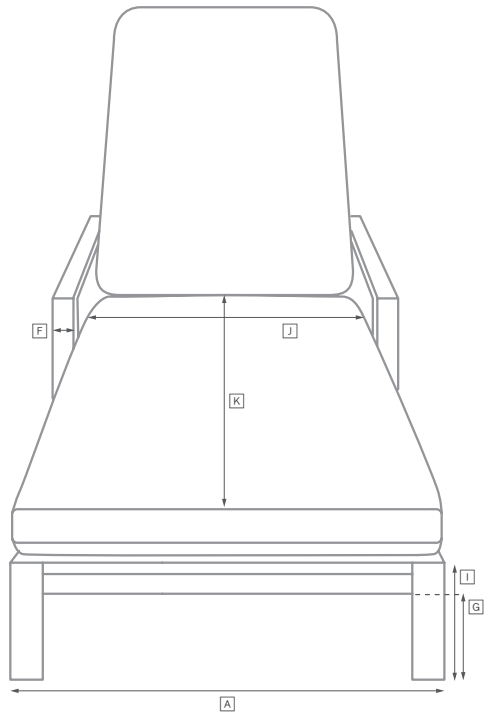

BALMAIN TEAK SEATING COLLECTION

All dimensions are given in cm; all weights are given in kg. See the attached "Dimensions Diagram" sheet for more information on the keys used in this chart.

	OVERALL WIDTH A	OVERALL DEPTH B	OVERALL HEIGHT W/ CUSHION C	FRAME HEIGHT D	ARM HEIGHT E	ARM WIDTH F	FOOT HEIGHT G	SEAT HEIGHT W/ CUSHION H	SEAT HEIGHT (FLOOR TO FRAME) I	INSIDE SEAT WIDTH J	INSIDE SEAT DEPTH K	# OF BACK CUSHIONS	# OF SEAT CUSHIONS	WEIGHT
173CM SOFA	173	80	79	60	60	4	13	39	18	165	53	2	1	-
239CM SOFA	239	80	79	60	60	4	13	39	18	231	53	2	1	-
274CM SOFA	274	80	79	60	60	4	13	39	18	267	53	2	1	-
LOUNGE CHAIR	80	80	79	60	60	4	13	39	18	72	53	1	1	-
SWIVEL LOUNGE CHAIR	80	80	79	60	60	4	13	39	18	72	53	1	1	-
OTTOMAN	80	80	41	18	-	-	13	39	18	80	80	-	1	-
DAYBED	145	175	79	60	60	4	4	39	18	137	147	2	1	-
CHAISE	70	202	79	70	-	-	13	32	23	69	132	1	1	-
DINING ARMCHAIR	58	58	81	70	70	4	-	50	43	51	43	1	1	-
BARSTOOL	53	51	112	100	100	4	23	80	74	46	42	1	1	-
COUNTER STOOL	53	51	103	89	89	4	15	70	64	46	42	1	1	-
BACKLESS SWIVEL BARSTOOL	41	41	80	74	-	-	23	80	74	41	41	0	1	-
BACKLESS SWIVEL COUNTER STOOL	41	41	70	64	-	-	15	70	64	41	41	0	1	-

OUTDOOR SEATING DIMENSIONS DIAGRAM

See the "Dimensions Sheet" for the measurements that correspond with the letters below.

OUTDOOR SEATING DIMENSIONS DIAGRAM

See the "Dimensions Sheet" for the measurements that correspond with the letters below.