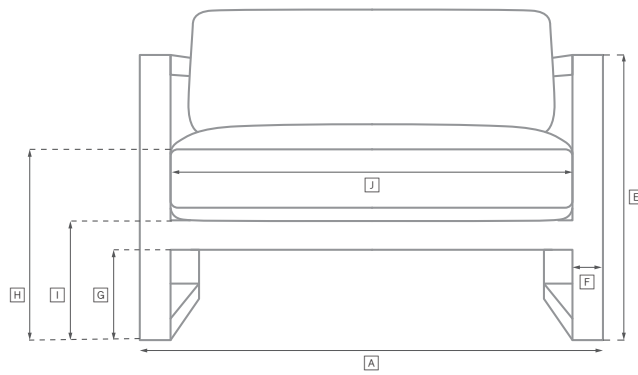

BALMAIN TEAK SEATING COLLECTION

All dimensions are given in cm; all weights are given in kg. See the attached "Dimensions Diagram" sheet for more information on the keys used in this chart.

	OVERALL WIDTH A	OVERALL DEPTH B	OVERALL HEIGHT W/ CUSHION C	FRAME HEIGHT D	ARM HEIGHT E	ARM WIDTH F	FOOT HEIGHT G	SEAT HEIGHT W/ CUSHION H	SEAT HEIGHT (FLOOR TO FRAME) I	INSIDE SEAT WIDTH J	INSIDE SEAT DEPTH K	# OF BACK CUSHIONS	# OF SEAT CUSHIONS	WEIGHT
173CM SOFA	173	80	79	60	60	4	13	39	18	165	53	2	1	-
239CM SOFA	239	80	79	60	60	4	13	39	18	231	53	2	1	-
274CM SOFA	274	80	79	60	60	4	13	39	18	267	53	2	1	-
LOUNGE CHAIR	80	80	79	60	60	4	13	39	18	72	53	1	1	-
SWIVEL LOUNGE CHAIR	80	80	79	60	60	4	13	39	18	72	53	1	1	-
OTTOMAN	80	80	41	18	-	-	13	39	18	80	80	-	1	-
DAYBED	145	175	79	60	60	4	4	39	18	137	147	2	1	-
CHAISE	70	202	79	70	-	-	13	32	23	69	132	1	1	-
DINING ARMCHAIR	58	58	81	70	70	4	-	50	43	51	43	1	1	-
BARSTOOL	53	51	112	100	100	4	23	80	74	46	42	1	1	-
COUNTER STOOL	53	51	103	89	89	4	15	70	64	46	42	1	1	-
BACKLESS SWIVEL BARSTOOL	41	41	80	74	-	-	23	80	74	41	41	0	1	-
BACKLESS SWIVEL COUNTER STOOL	41	41	70	64	-	-	15	70	64	41	41	0	1	-

OUTDOOR SEATING DIMENSIONS DIAGRAM

See the "Dimensions Sheet" for the measurements that correspond with the letters below.

OUTDOOR SEATING DIMENSIONS DIAGRAM

See the "Dimensions Sheet" for the measurements that correspond with the letters below.