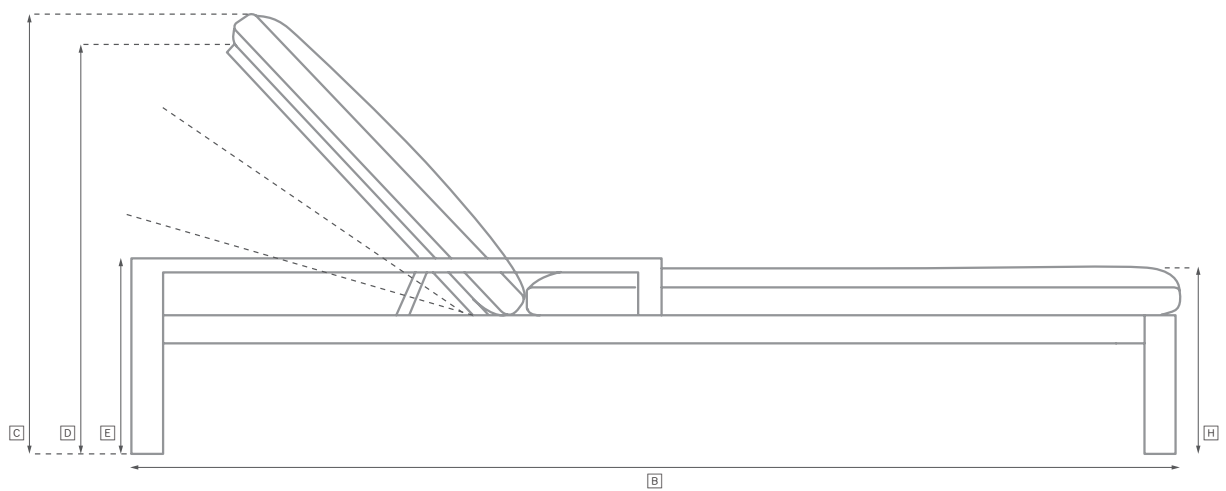

OUTDOOR SEATING DIMENSIONS DIAGRAM

See the "Dimensions Sheet" for the measurements that correspond with the letters below.

SIDE