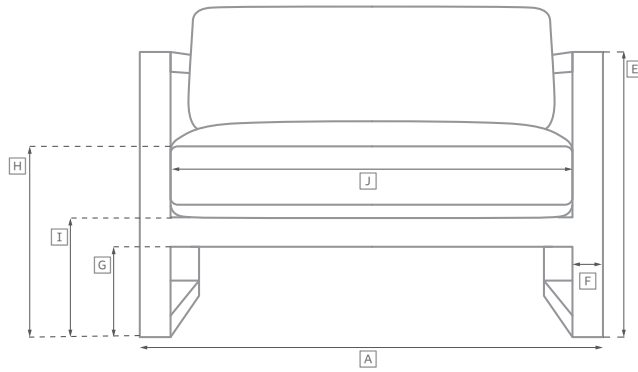

# BAHIA TEAK SEATING COLLECTION

All dimensions are given in cm; all weights are given in kg. See the attached "Dimensions Diagram" sheet for more information on the keys used in this chart.

	OVERALL WIDTH A	OVERALL DEPTH B	OVERALL HEIGHT W/ CUSHION C	FRAME HEIGHT D	ARM HEIGHT E	ARM WIDTH F	FOOT HEIGHT G	SEAT HEIGHT W/ CUSHION H	SEAT HEIGHT (FLOOR TO FRAME) I	INSIDE SEAT WIDTH J	INSIDE SEAT DEPTH K	# OF BACK CUSHIONS	# OF SEAT CUSHIONS	WEIGHT
183CM SOFA	183	101	70	48	48	17	8	37	6	150	81	2	1	48.1
213CM SOFA	213	101	70	48	48	17	8	37	6	180	81	2	1	52.2
244CM SOFA	244	101	70	48	48	17	8	37	6	211	81	2	1	60.1
274CM SOFA	274	101	70	48	48	17	8	37	6	241	81	3	1	66.0
305CM SOFA	305	101	70	48	48	17	8	37	6	272	81	3	1	72.1
SWIVEL LOUNGE CHAIR	101	101	71	52	48	17	8	39	7	67	91	1	1	42.2
LOUNGE CHAIR	101	101	70	48	48	17	8	37	6	67	91	1	1	34.0
CHAISE	97	206	30	38	38	13	6	30	8	70	120	1	1	61.0
OTTOMAN	101	88	39	6	-	-	3	39	7	71	62	-	1	15.0
DINING SIDE CHAIR	54	58	76	70	-	-	1	50	43	36	54	1	1	24.0
DINING ARMCHAIR	70	58	76	70	70	9	1	50	43	54	54	1	1	34.0

# OUTDOOR SEATING DIMENSIONS DIAGRAM

See the "Dimensions Sheet" for the measurements that correspond with the letters below.

RH