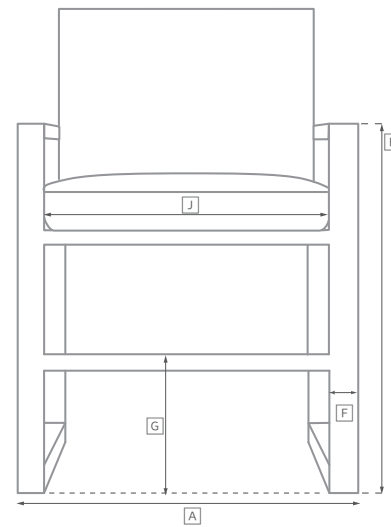

# BAHIA TEAK SEATING COLLECTION

All dimensions are given in cm; all weights are given in kg. See the attached "Dimensions Diagram" sheet for more information on the keys used in this chart.

	OVERALL WIDTH A	OVERALL DEPTH B	OVERALL HEIGHT W/ CUSHION C	FRAME HEIGHT D	ARM HEIGHT E	ARM WIDTH F	FOOT HEIGHT G	SEAT HEIGHT W/ CUSHION H	SEAT HEIGHT (FLOOR TO FRAME) I	INSIDE SEAT WIDTH J	INSIDE SEAT DEPTH K	# OF BACK CUSHIONS	# OF SEAT CUSHIONS	WEIGHT
183CM SOFA	183	101	70	48	48	17	8	37	6	150	81	2	1	48.1
213CM SOFA	213	101	70	48	48	17	8	37	6	180	81	2	1	52.2
244CM SOFA	244	101	70	48	48	17	8	37	6	211	81	2	1	60.1
274CM SOFA	274	101	70	48	48	17	8	37	6	241	81	3	1	66.0
305CM SOFA	305	101	70	48	48	17	8	37	6	272	81	3	1	72.1
SWIVEL LOUNGE CHAIR	101	101	71	52	48	17	8	39	7	67	91	1	1	42.2
LOUNGE CHAIR	101	101	70	48	48	17	8	37	6	67	91	1	1	34.0
CHAISE	97	206	30	38	38	13	6	30	8	70	120	1	1	61.0
OTTOMAN	101	88	39	6	-	-	3	39	7	71	62	-	1	15.0
DINING SIDE CHAIR	54	58	76	70	-	-	1	50	43	36	54	1	1	24.0
DINING ARMCHAIR	70	58	76	70	70	9	1	50	43	54	54	1	1	34.0

# OUTDOOR SEATING DIMENSIONS DIAGRAM

See the "Dimensions Sheet" for the measurements that correspond with the letters below.

RH