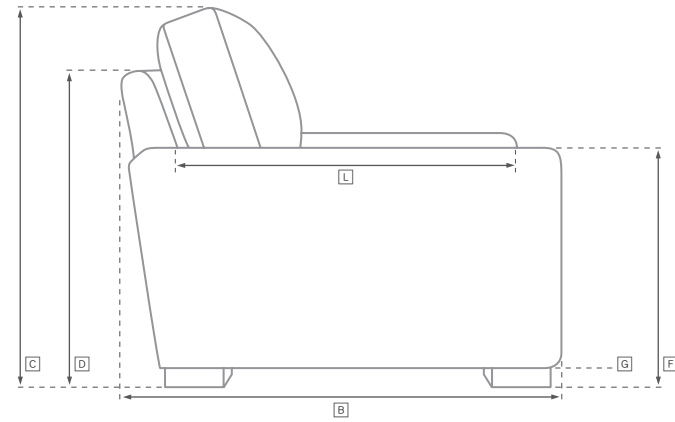

LUGANO COLLECTION

All dimensions are given in centimeters; all weights are given in kg. See the attached "Dimensions Diagram" sheet for more information on the keys used in this chart.

	OVERALL WIDTH A	OVERALL DEPTH B	OVERALL HEIGHT C	FRAME HEIGHT D	SEAT HEIGHT E	ARM HEIGHT F	FOOT HEIGHT G	SEAT HEIGHT (FLOOR TO CUSHION SEAM) H	SEAT HEIGHT (FLOOR TO FRAME) I	INSIDE SEAT WIDTH J	INSIDE SEAT DEPTH W/ BACK CUSHION K	INSIDE SEAT DEPTH W/O BACK CUSHION L	INSIDE BACK HEIGHT W/ SEAT & BACK CUSHIONS M	INSIDE BACK HEIGHT W/ SEAT CUSHION N	# OF BACK CUSHIONS	# OF SEAT CUSHIONS	ACCENT PILLOWS	REGULAR ACCENT PILLOWS DIAMETER	LARGER ACCENT PILLOW DIAMETER	ARM HEIGHT W/ SEAT CUSHION O	ARM HEIGHT W/O SEAT CUSHION P	ARM WIDTH Q	SLEEPER DEPTH OVERALL R	SLEEPER DEPTH INSIDE S	
274CM LEFT-ARM SOFA	274	109	82	60	43	60	4	-	23	252	75 64 w/ Accent	94	39	17	37	2	2	2	-	-	17	37	16	-	-
274CM RIGHT-ARM SOFA	274	109	82	60	43	60	4	-	23	252	75 64 w/ Accent	94	39	17	37	2	2	2	-	-	17	37	16	-	-
305CM LEFT-ARM SOFA	305	109	82	60	43	60	4	-	23	283	75 64 w/ Accent	94	39	17	37	2	2	2	-	-	17	37	22	-	-
305CM RIGHT-ARM SOFA	305	109	82	60	43	60	4	-	23	283	75 64 w/ Accent	94	39	17	37	2	2	2	-	-	17	37	22	-	-
MODULAR ARMLESS CHAIR	100	109	82	60	43	-	4	-	23	100	75 64 w/ Accent	94	39	17	37	1	1	1	-	-	-	-	-	-	-
MODULAR CORNER CHAIR	109	109	82	60	43	-	4	-	23	65	75 64 w/ Accent	94	39	17	37	2	1	2	-	-	-	-	-	-	-
MODULAR LEFT-ARM CHAIR	122	109	82	60	43	60	4	-	23	100	75 64 w/ Accent	94	39	17	37	1	1	1	-	-	17	37	22	-	-
MODULAR RIGHT-ARM CHAIR	122	109	82	60	43	60	4	-	23	100	75 64 w/ Accent	94	39	17	37	1	1	1	-	-	17	37	22	-	-
MODULAR OTTOMAN	100	100	43	43	43	-	4	-	23	100	-	-	-	-	-	0	1	0	-	-	-	-	-	-	-

UPHOLSTERY DIMENSIONS DIAGRAM

See the "Dimensions Sheet" for the measurements that correspond with the letters below.

LUGANO SECTIONALS - STANDARD DEPTH 109cm

All dimensions are given in centimeters.

RH

SOFA CHAISE SECTIONAL