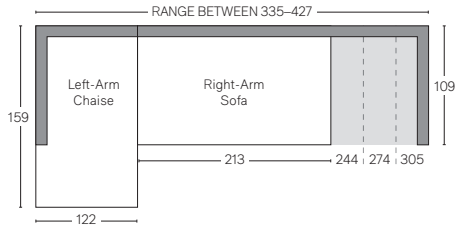

LUGANO SECTIONALS - STANDARD DEPTH 109cm

All dimensions are given in centimeters.

RH

SOFA CHAISE SECTIONAL

Available in left and right-arm configurations.