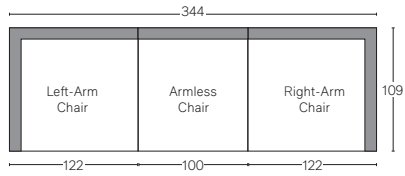

LUGANO SECTIONALS - STANDARD DEPTH 109cm

All dimensions are given in centimeters.

RH

MODULAR SOFA