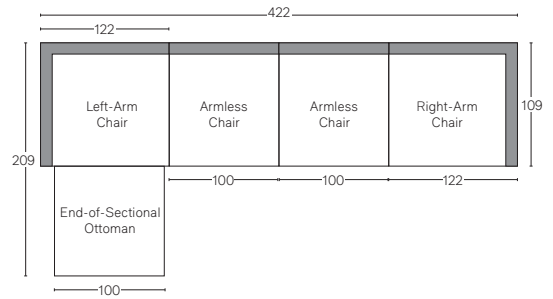

UPHOLSTERY DIMENSIONS DIAGRAM

See the "Dimensions Sheet" for the measurements that correspond with the letters below.

LUGANO SECTIONALS - STANDARD DEPTH 109cm

All dimensions are given in centimeters.

RH

SOFA CHAISE SECTIONAL

All dimensions are given in centimeters.

RH

MODULAR SOFA

MODULAR SOFA CHAISE

Available in left- and right-arm configurations.

MODULAR L-SECTIONAL

Available in left- and right-arm configurations.

MODULAR U-CHAISE SECTIONAL