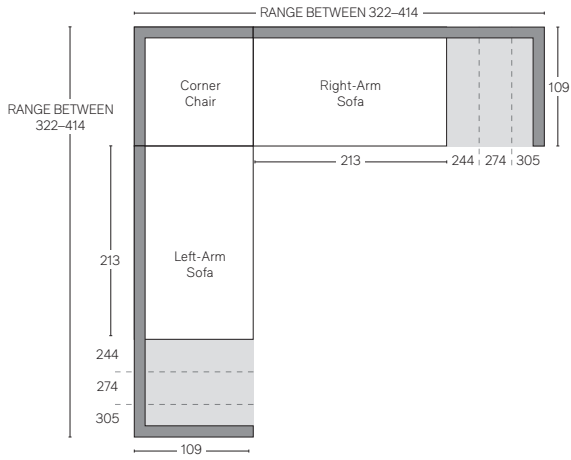

UPHOLSTERY DIMENSIONS DIAGRAM

See the "Dimensions Sheet" for the measurements that correspond with the letters below.

LUGANO SECTIONALS - STANDARD DEPTH 109cm

All dimensions are given in centimeters.

RH

SOFA CHAISE SECTIONAL

Available in left and right-arm configurations.

U-CHAISE SECTIONAL

L-SECTIONAL

Available in left and right-arm configurations.

U-SOFA SECTIONAL

Multiple length options available.

LUGANO SECTIONALS - STANDARD DEPTH 109cm