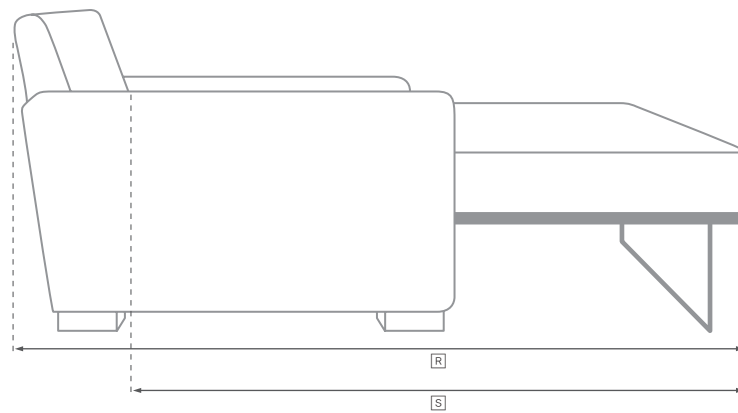

LUGANO COLLECTION

All dimensions are given in centimeters; all weights are given in kg. See the attached "Dimensions Diagram" sheet for more information on the keys used in this chart.

	OVERALL WIDTH A	OVERALL DEPTH B	OVERALL HEIGHT C	FRAME HEIGHT D	SEAT HEIGHT E	ARM HEIGHT F	FOOT HEIGHT G	SEAT HEIGHT (FLOOR TO CUSHION SEAM) H	SEAT HEIGHT (FLOOR TO FRAME) I	INSIDE SEAT WIDTH J	INSIDE SEAT DEPTH W/ BACK CUSHION K	INSIDE SEAT DEPTH W/O BACK CUSHION L	INSIDE BACK HEIGHT W/ SEAT & BACK CUSHIONS M	INSIDE BACK HEIGHT W/ SEAT CUSHION N	# OF BACK CUSHIONS	# OF SEAT CUSHIONS	ACCENT PILLOWS	REGULAR ACCENT PILLOWS DIAMETER	LARGER ACCENT PILLOW DIAMETER	ARM HEIGHT W/ SEAT CUSHION O	ARM HEIGHT W/O SEAT CUSHION P	ARM WIDTH Q	SLEEPER DEPTH OVERALL R	SLEEPER DEPTH INSIDE S	
274CM LEFT-ARM SOFA	274	109	82	60	43	60	4	-	23	252	75 64 w/ Accent	94	39	17	37	2	2	2	-	-	17	37	16	-	-
274CM RIGHT-ARM SOFA	274	109	82	60	43	60	4	-	23	252	75 64 w/ Accent	94	39	17	37	2	2	2	-	-	17	37	16	-	-
305CM LEFT-ARM SOFA	305	109	82	60	43	60	4	-	23	283	75 64 w/ Accent	94	39	17	37	2	2	2	-	-	17	37	22	-	-
305CM RIGHT-ARM SOFA	305	109	82	60	43	60	4	-	23	283	75 64 w/ Accent	94	39	17	37	2	2	2	-	-	17	37	22	-	-
MODULAR ARMLESS CHAIR	100	109	82	60	43	-	4	-	23	100	75 64 w/ Accent	94	39	17	37	1	1	1	-	-	-	-	-	-	-
MODULAR CORNER CHAIR	109	109	82	60	43	-	4	-	23	65	75 64 w/ Accent	94	39	17	37	2	1	2	-	-	-	-	-	-	-
MODULAR LEFT-ARM CHAIR	122	109	82	60	43	60	4	-	23	100	75 64 w/ Accent	94	39	17	37	1	1	1	-	-	17	37	22	-	-
MODULAR RIGHT-ARM CHAIR	122	109	82	60	43	60	4	-	23	100	75 64 w/ Accent	94	39	17	37	1	1	1	-	-	17	37	22	-	-
MODULAR OTTOMAN	100	100	43	43	43	-	4	-	23	100	-	-	-	-	-	0	1	0	-	-	-	-	-	-	-

UPHOLSTERY DIMENSIONS DIAGRAM

See the "Dimensions Sheet" for the measurements that correspond with the letters below.

LUGANO SECTIONALS - STANDARD DEPTH 109cm

All dimensions are given in centimeters.

RH

SOFA CHAISE SECTIONAL