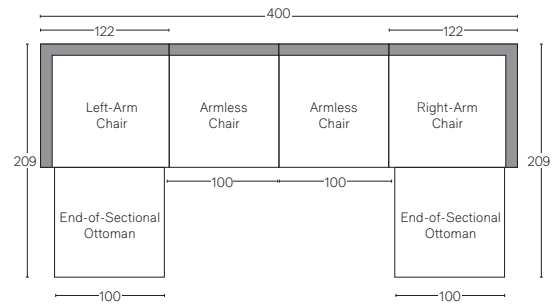

UPHOLSTERY DIMENSIONS DIAGRAM

See the "Dimensions Sheet" for the measurements that correspond with the letters below.

LUGANO SECTIONALS - STANDARD DEPTH 109cm

All dimensions are given in centimeters.

RH

SOFA CHAISE SECTIONAL

Available in left and right-arm configurations.

U-CHAISE SECTIONAL

L-SECTIONAL

Available in left and right-arm configurations.

U-SOFA SECTIONAL

Multiple length options available.

LUGANO SECTIONALS - STANDARD DEPTH 109cm

All dimensions are given in centimeters.

RH

MODULAR SOFA

MODULAR SOFA CHAISE

Available in left- and right-arm configurations.

MODULAR L-SECTIONAL

Available in left- and right-arm configurations.

MODULAR U-CHAISE SECTIONAL