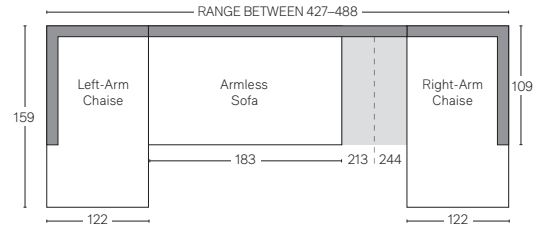

U-CHAISE SECTIONAL