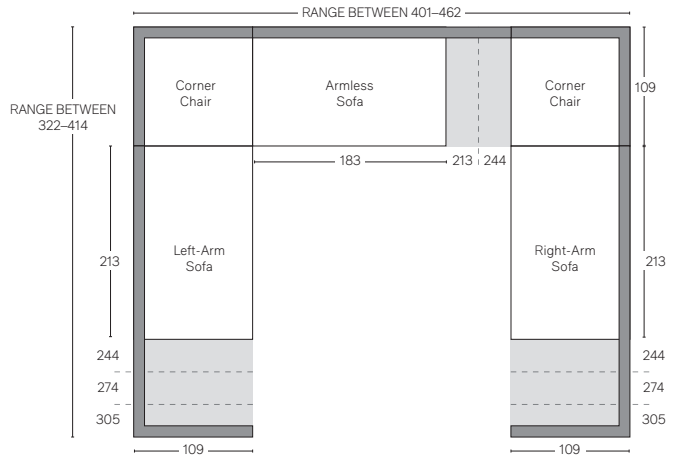

UPHOLSTERY DIMENSIONS DIAGRAM

See the "Dimensions Sheet" for the measurements that correspond with the letters below.

LUGANO SECTIONALS - STANDARD DEPTH 109cm

All dimensions are given in centimeters.

RH

SOFA CHAISE SECTIONAL

Available in left and right-arm configurations.

U-CHAISE SECTIONAL

L-SECTIONAL

Available in left and right-arm configurations.

U-SOFA SECTIONAL

Multiple length options available.

LUGANO SECTIONALS - STANDARD DEPTH 109cm