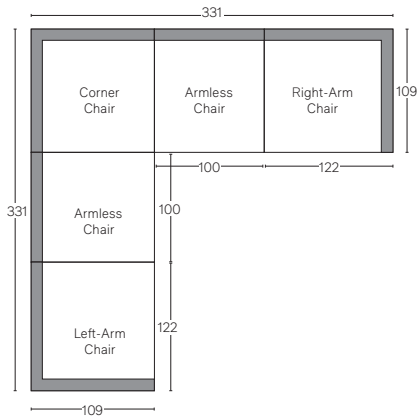

UPHOLSTERY DIMENSIONS DIAGRAM

See the "Dimensions Sheet" for the measurements that correspond with the letters below.

LUGANO SECTIONALS - STANDARD DEPTH 109cm

All dimensions are given in centimeters.

RH

SOFA CHAISE SECTIONAL

All dimensions are given in centimeters.

RH

MODULAR SOFA

MODULAR SOFA CHAISE

Available in left- and right-arm configurations.

MODULAR L-SECTIONAL

Available in left- and right-arm configurations.

MODULAR U-CHAISE SECTIONAL