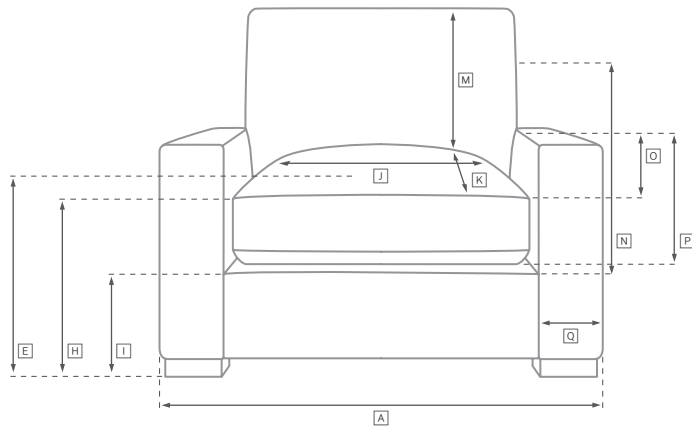

LUGANO COLLECTION

All dimensions are given in centimeters; all weights are given in kg. See the attached "Dimensions Diagram" sheet for more information on the keys used in this chart.

	OVERALL WIDTH A	OVERALL DEPTH B	OVERALL HEIGHT C	FRAME HEIGHT D	SEAT HEIGHT E	ARM HEIGHT F	FOOT HEIGHT G	SEAT HEIGHT (FLOOR TO CUSHION SEAM) H	SEAT HEIGHT (FLOOR TO FRAME) I	INSIDE SEAT WIDTH J	INSIDE SEAT DEPTH W/ BACK CUSHION K	INSIDE SEAT DEPTH W/O BACK CUSHION L	INSIDE BACK HEIGHT W/ SEAT & BACK CUSHIONS M	INSIDE BACK HEIGHT W/ SEAT CUSHION N	# OF BACK CUSHIONS	# OF SEAT CUSHIONS	ACCENT PILLOWS	REGULAR ACCENT PILLOWS DIAMETER	LARGER ACCENT PILLOW DIAMETER	ARM HEIGHT W/ SEAT CUSHION O	ARM HEIGHT W/O SEAT CUSHION P	ARM WIDTH Q	SLEEPER DEPTH OVERALL R	SLEEPER DEPTH INSIDE S	
274CM LEFT-ARM SOFA	274	109	82	60	43	60	4	-	23	252	75 64 w/ Accent	94	39	17	37	2	2	2	-	-	17	37	16	-	-
274CM RIGHT-ARM SOFA	274	109	82	60	43	60	4	-	23	252	75 64 w/ Accent	94	39	17	37	2	2	2	-	-	17	37	16	-	-
305CM LEFT-ARM SOFA	305	109	82	60	43	60	4	-	23	283	75 64 w/ Accent	94	39	17	37	2	2	2	-	-	17	37	22	-	-
305CM RIGHT-ARM SOFA	305	109	82	60	43	60	4	-	23	283	75 64 w/ Accent	94	39	17	37	2	2	2	-	-	17	37	22	-	-
MODULAR ARMLESS CHAIR	100	109	82	60	43	-	4	-	23	100	75 64 w/ Accent	94	39	17	37	1	1	1	-	-	-	-	-	-	-
MODULAR CORNER CHAIR	109	109	82	60	43	-	4	-	23	65	75 64 w/ Accent	94	39	17	37	2	1	2	-	-	-	-	-	-	-
MODULAR LEFT-ARM CHAIR	122	109	82	60	43	60	4	-	23	100	75 64 w/ Accent	94	39	17	37	1	1	1	-	-	17	37	22	-	-
MODULAR RIGHT-ARM CHAIR	122	109	82	60	43	60	4	-	23	100	75 64 w/ Accent	94	39	17	37	1	1	1	-	-	17	37	22	-	-
MODULAR OTTOMAN	100	100	43	43	43	-	4	-	23	100	-	-	-	-	-	0	1	0	-	-	-	-	-	-	-

UPHOLSTERY DIMENSIONS DIAGRAM

See the "Dimensions Sheet" for the measurements that correspond with the letters below.

LUGANO SECTIONALS - STANDARD DEPTH 109cm

All dimensions are given in centimeters.

RH

SOFA CHAISE SECTIONAL