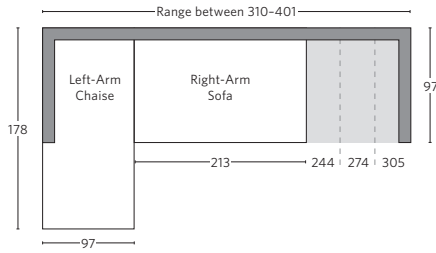

KENSINGTON COLLECTION

All dimensions are given in cm; all weights are given in kg. See the attached "Dimensions Diagram" sheet for more information on the keys used in this chart.

	A	B	C	D	E	F	G	H	I	J	K	L													
	OVERALL WIDTH	OVERALL DEPTH	OVERALL HEIGHT	FRAME HEIGHT	SEAT HEIGHT	ARM HEIGHT	FOOT HEIGHT	SEAT HEIGHT (FLOOR TO CUSHION SEAM)	SEAT HEIGHT (FLOOR TO FRAME)	INSIDE SEAT WIDTH	INSIDE SEAT DEPTH W/ BACK CUSHION	INSIDE SEAT DEPTH W/O BACK CUSHION	INSIDE BACK HEIGHT W/ SEAT & BACK CUSHIONS	INSIDE BACK HEIGHT W/ SEAT CUSHION	INSIDE BACK HEIGHT W/O SEAT OR BACK CUSHION	# OF BACK CUSHIONS	# OF SEAT CUSHIONS	ACCENT PILLOWS	REGULAR ACCENT PILLOWS DIAMETER	LARGER ACCENT PILLOW DIAMETER	ARM HEIGHT W/ SEAT CUSHION	ARM HEIGHT W/O SEAT CUSHION	ARM WIDTH	SLEEPER DEPTH OVERALL	SLEEPER DEPTH INSIDE
PETITE OTTOMAN	91	64	48	48	48	-	11	46	30	91	-	-	-	-	-	1	-	-	-	-	-	-	-	-	-
CLASSIC/LUXE OTTOMAN	99	71	51	51	51	-	11	46	31	99	-	-	-	-	-	1	-	-	-	-	-	-	-	-	-

UPHOLSTERY DIMENSIONS DIAGRAM

See the "Dimensions Sheet" for the measurements that correspond with the letters below.

RH

KENSINGTON SECTIONALS - PETITE DEPTH 86cm

All dimensions are given in centimeters.

RH

U-SOFA SECTIONAL

Multiple length options available.

KENSINGTON SECTIONALS - CLASSIC DEPTH 97cm

All dimensions are given in centimeters.

RH

SOFA CHAISE SECTIONAL

Available in left- and right-arm configurations.

U-CHAISE SECTIONAL

L-SECTIONAL

Available in left- and right-arm configurations.

U-SOFA CHAISE SECTIONAL

Available in left- and right-arm configurations.

U-SOFA SECTIONAL

Multiple length options available.

KENSINGTON SECTIONALS - LUXE DEPTH 112cm