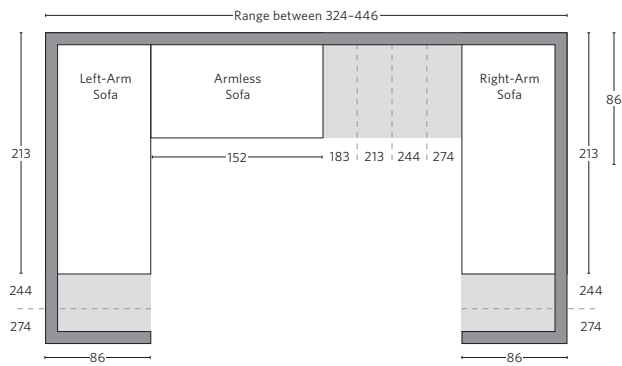

KENSINGTON COLLECTION

All dimensions are given in cm; all weights are given in kg. See the attached "Dimensions Diagram" sheet for more information on the keys used in this chart.

	A	B	C	D	E	F	G	H	I	J	K	L													
	OVERALL WIDTH	OVERALL DEPTH	OVERALL HEIGHT	FRAME HEIGHT	SEAT HEIGHT	ARM HEIGHT	FOOT HEIGHT	SEAT HEIGHT (FLOOR TO CUSHION SEAM)	SEAT HEIGHT (FLOOR TO FRAME)	INSIDE SEAT WIDTH	INSIDE SEAT DEPTH W/ BACK CUSHION	INSIDE SEAT DEPTH W/O BACK CUSHION	INSIDE BACK HEIGHT W/ SEAT & BACK CUSHIONS	INSIDE BACK HEIGHT W/ SEAT CUSHION	INSIDE BACK HEIGHT W/O SEAT OR BACK CUSHION	# OF BACK CUSHIONS	# OF SEAT CUSHIONS	ACCENT PILLOWS	REGULAR ACCENT PILLOWS DIAMETER	LARGER ACCENT PILLOW DIAMETER	ARM HEIGHT W/ SEAT CUSHION	ARM HEIGHT W/O SEAT CUSHION	ARM WIDTH	SLEEPER DEPTH OVERALL	SLEEPER DEPTH INSIDE
PETITE OTTOMAN	91	64	48	48	48	-	11	46	30	91	-	-	-	-	-	1	-	-	-	-	-	-	-	-	-
CLASSIC/LUXE OTTOMAN	99	71	51	51	51	-	11	46	31	99	-	-	-	-	-	1	-	-	-	-	-	-	-	-	-

UPHOLSTERY DIMENSIONS DIAGRAM

See the "Dimensions Sheet" for the measurements that correspond with the letters below.

RH

KENSINGTON SECTIONALS - PETITE DEPTH 86cm

All dimensions are given in centimeters.

RH

U-SOFA SECTIONAL

Multiple length options available.

KENSINGTON SECTIONALS - CLASSIC DEPTH 97cm

All dimensions are given in centimeters.

RH

SOFA CHAISE SECTIONAL

Available in left- and right-arm configurations.

U-CHAISE SECTIONAL

L-SECTIONAL

Available in left- and right-arm configurations.

U-SOFA CHAISE SECTIONAL

Available in left- and right-arm configurations.

U-SOFA SECTIONAL

Multiple length options available.

KENSINGTON SECTIONALS - LUXE DEPTH 112cm