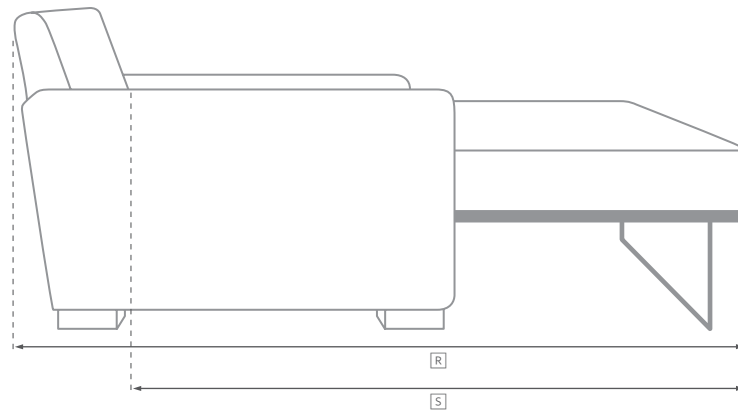

KENSINGTON COLLECTION

All dimensions are given in cm; all weights are given in kg. See the attached "Dimensions Diagram" sheet for more information on the keys used in this chart.

	A	B	C	D	E	F	G	H	I	J	K	L													
	OVERALL WIDTH	OVERALL DEPTH	OVERALL HEIGHT	FRAME HEIGHT	SEAT HEIGHT	ARM HEIGHT	FOOT HEIGHT	SEAT HEIGHT (FLOOR TO CUSHION SEAM)	SEAT HEIGHT (FLOOR TO FRAME)	INSIDE SEAT WIDTH	INSIDE SEAT DEPTH W/ BACK CUSHION	INSIDE SEAT DEPTH W/O BACK CUSHION	INSIDE BACK HEIGHT W/ SEAT & BACK CUSHIONS	INSIDE BACK HEIGHT W/ SEAT CUSHION	INSIDE BACK HEIGHT W/O SEAT OR BACK CUSHION	# OF BACK CUSHIONS	# OF SEAT CUSHIONS	ACCENT PILLOWS	REGULAR ACCENT PILLOWS DIAMETER	LARGER ACCENT PILLOW DIAMETER	ARM HEIGHT W/ SEAT CUSHION	ARM HEIGHT W/O SEAT CUSHION	ARM WIDTH	SLEEPER DEPTH OVERALL	SLEEPER DEPTH INSIDE
PETITE OTTOMAN	91	64	48	48	48	-	11	46	30	91	-	-	-	-	-	1	-	-	-	-	-	-	-	-	-
CLASSIC/LUXE OTTOMAN	99	71	51	51	51	-	11	46	31	99	-	-	-	-	-	1	-	-	-	-	-	-	-	-	-

UPHOLSTERY DIMENSIONS DIAGRAM

See the "Dimensions Sheet" for the measurements that correspond with the letters below.

RH