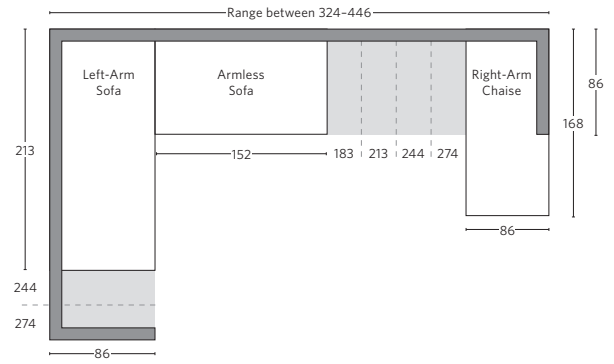

KENSINGTON COLLECTION

All dimensions are given in cm; all weights are given in kg. See the attached "Dimensions Diagram" sheet for more information on the keys used in this chart.

	A	B	C	D	E	F	G	H	I	J	K	L													
	OVERALL WIDTH	OVERALL DEPTH	OVERALL HEIGHT	FRAME HEIGHT	SEAT HEIGHT	ARM HEIGHT	FOOT HEIGHT	SEAT HEIGHT (FLOOR TO CUSHION SEAM)	SEAT HEIGHT (FLOOR TO FRAME)	INSIDE SEAT WIDTH	INSIDE SEAT DEPTH W/ BACK CUSHION	INSIDE SEAT DEPTH W/O BACK CUSHION	INSIDE BACK HEIGHT W/ SEAT & BACK CUSHIONS	INSIDE BACK HEIGHT W/ SEAT CUSHION	INSIDE BACK HEIGHT W/O SEAT OR BACK CUSHION	# OF BACK CUSHIONS	# OF SEAT CUSHIONS	ACCENT PILLOWS	REGULAR ACCENT PILLOWS DIAMETER	LARGER ACCENT PILLOW DIAMETER	ARM HEIGHT W/ SEAT CUSHION	ARM HEIGHT W/O SEAT CUSHION	ARM WIDTH	SLEEPER DEPTH OVERALL	SLEEPER DEPTH INSIDE
PETITE OTTOMAN	91	64	48	48	48	-	11	46	30	91	-	-	-	-	-	1	-	-	-	-	-	-	-	-	-
CLASSIC/LUXE OTTOMAN	99	71	51	51	51	-	11	46	31	99	-	-	-	-	-	1	-	-	-	-	-	-	-	-	-

UPHOLSTERY DIMENSIONS DIAGRAM

See the "Dimensions Sheet" for the measurements that correspond with the letters below.

RH

KENSINGTON SECTIONALS - PETITE DEPTH 86cm

All dimensions are given in centimeters.

RH

U-SOFA SECTIONAL

Multiple length options available.

KENSINGTON SECTIONALS - CLASSIC DEPTH 97cm

All dimensions are given in centimeters.

RH

SOFA CHAISE SECTIONAL

Available in left- and right-arm configurations.

U-CHAISE SECTIONAL

L-SECTIONAL

Available in left- and right-arm configurations.

U-SOFA CHAISE SECTIONAL

Available in left- and right-arm configurations.

U-SOFA SECTIONAL

Multiple length options available.

KENSINGTON SECTIONALS - LUXE DEPTH 112cm