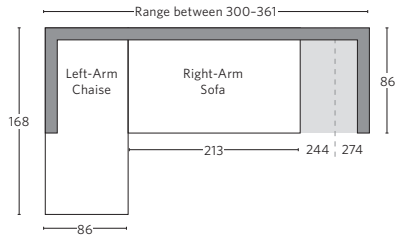

KENSINGTON SECTIONALS - PETITE DEPTH 86cm

All dimensions are given in centimeters.

RH

SOFA CHAISE SECTIONAL

Available in left- and right-arm configurations.