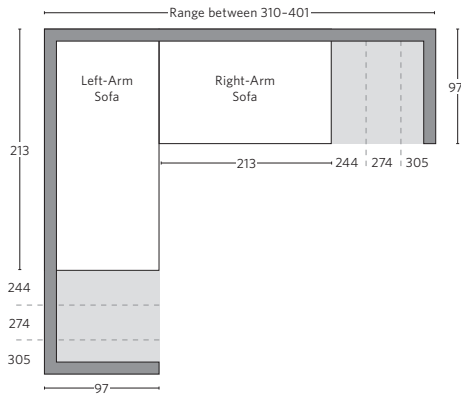

KENSINGTON COLLECTION

All dimensions are given in cm; all weights are given in kg. See the attached "Dimensions Diagram" sheet for more information on the keys used in this chart.

	A	B	C	D	E	F	G	H	I	J	K	L													
	OVERALL WIDTH	OVERALL DEPTH	OVERALL HEIGHT	FRAME HEIGHT	SEAT HEIGHT	ARM HEIGHT	FOOT HEIGHT	SEAT HEIGHT (FLOOR TO CUSHION SEAM)	SEAT HEIGHT (FLOOR TO FRAME)	INSIDE SEAT WIDTH	INSIDE SEAT DEPTH W/ BACK CUSHION	INSIDE SEAT DEPTH W/O BACK CUSHION	INSIDE BACK HEIGHT W/ SEAT & BACK CUSHIONS	INSIDE BACK HEIGHT W/ SEAT CUSHION	INSIDE BACK HEIGHT W/O SEAT OR BACK CUSHION	# OF BACK CUSHIONS	# OF SEAT CUSHIONS	ACCENT PILLOWS	REGULAR ACCENT PILLOWS DIAMETER	LARGER ACCENT PILLOW DIAMETER	ARM HEIGHT W/ SEAT CUSHION	ARM HEIGHT W/O SEAT CUSHION	ARM WIDTH	SLEEPER DEPTH OVERALL	SLEEPER DEPTH INSIDE
PETITE OTTOMAN	91	64	48	48	48	-	11	46	30	91	-	-	-	-	-	1	-	-	-	-	-	-	-	-	-
CLASSIC/LUXE OTTOMAN	99	71	51	51	51	-	11	46	31	99	-	-	-	-	-	1	-	-	-	-	-	-	-	-	-

UPHOLSTERY DIMENSIONS DIAGRAM

See the "Dimensions Sheet" for the measurements that correspond with the letters below.

RH

KENSINGTON SECTIONALS - PETITE DEPTH 86cm

All dimensions are given in centimeters.

RH

U-SOFA SECTIONAL

Multiple length options available.

KENSINGTON SECTIONALS - CLASSIC DEPTH 97cm

All dimensions are given in centimeters.

RH

SOFA CHAISE SECTIONAL

Available in left- and right-arm configurations.

U-CHAISE SECTIONAL

L-SECTIONAL

Available in left- and right-arm configurations.

U-SOFA CHAISE SECTIONAL

Available in left- and right-arm configurations.

U-SOFA SECTIONAL

Multiple length options available.

KENSINGTON SECTIONALS - LUXE DEPTH 112cm