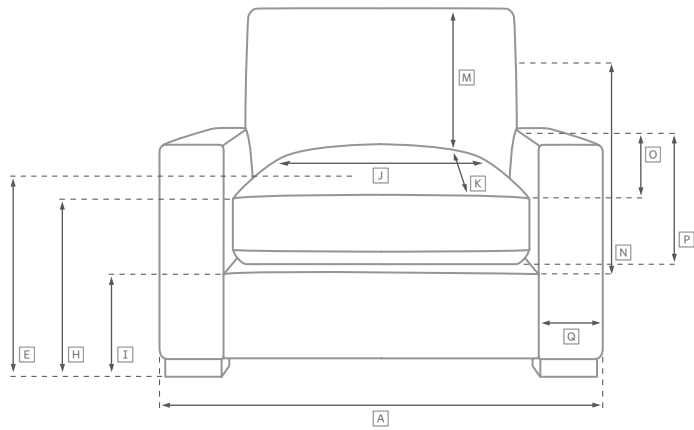

KENSINGTON COLLECTION

All dimensions are given in cm; all weights are given in kg. See the attached "Dimensions Diagram" sheet for more information on the keys used in this chart.

	A	B	C	D	E	F	G	H	I	J	K	L													
	OVERALL WIDTH	OVERALL DEPTH	OVERALL HEIGHT	FRAME HEIGHT	SEAT HEIGHT	ARM HEIGHT	FOOT HEIGHT	SEAT HEIGHT (FLOOR TO CUSHION SEAM)	SEAT HEIGHT (FLOOR TO FRAME)	INSIDE SEAT WIDTH	INSIDE SEAT DEPTH W/ BACK CUSHION	INSIDE SEAT DEPTH W/O BACK CUSHION	INSIDE BACK HEIGHT W/ SEAT & BACK CUSHIONS	INSIDE BACK HEIGHT W/ SEAT CUSHION	INSIDE BACK HEIGHT W/O SEAT OR BACK CUSHION	# OF BACK CUSHIONS	# OF SEAT CUSHIONS	ACCENT PILLOWS	REGULAR ACCENT PILLOWS DIAMETER	LARGER ACCENT PILLOW DIAMETER	ARM HEIGHT W/ SEAT CUSHION	ARM HEIGHT W/O SEAT CUSHION	ARM WIDTH	SLEEPER DEPTH OVERALL	SLEEPER DEPTH INSIDE
PETITE OTTOMAN	91	64	48	48	48	-	11	46	30	91	-	-	-	-	-	1	-	-	-	-	-	-	-	-	-
CLASSIC/LUXE OTTOMAN	99	71	51	51	51	-	11	46	31	99	-	-	-	-	-	1	-	-	-	-	-	-	-	-	-

UPHOLSTERY DIMENSIONS DIAGRAM

See the "Dimensions Sheet" for the measurements that correspond with the letters below.

RH

KENSINGTON SECTIONALS - PETITE DEPTH 86cm

All dimensions are given in centimeters.

RH