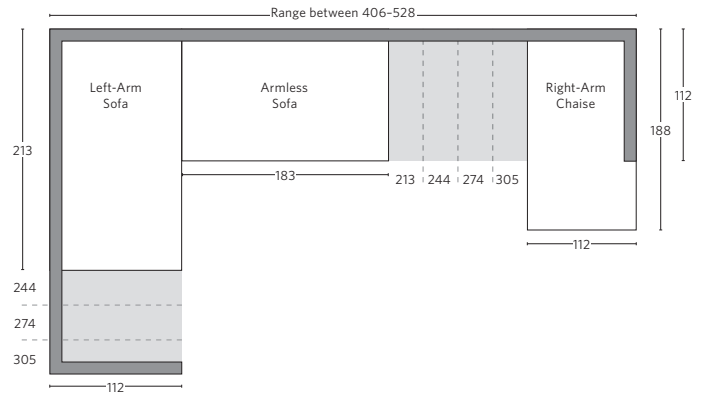

U-SOFA CHAISE SECTIONAL

Available in left- and right-arm configurations.