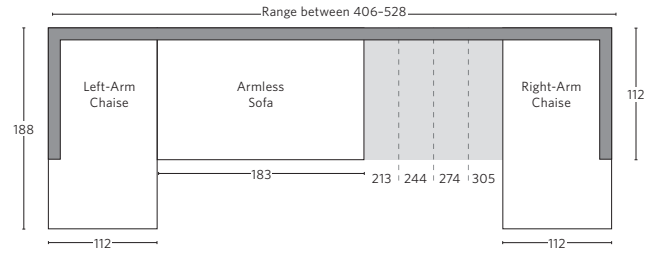

KENSINGTON COLLECTION

All dimensions are given in cm; all weights are given in kg. See the attached "Dimensions Diagram" sheet for more information on the keys used in this chart.

	A	B	C	D	E	F	G	H	I	J	K	L													
	OVERALL WIDTH	OVERALL DEPTH	OVERALL HEIGHT	FRAME HEIGHT	SEAT HEIGHT	ARM HEIGHT	FOOT HEIGHT	SEAT HEIGHT (FLOOR TO CUSHION SEAM)	SEAT HEIGHT (FLOOR TO FRAME)	INSIDE SEAT WIDTH	INSIDE SEAT DEPTH W/ BACK CUSHION	INSIDE SEAT DEPTH W/O BACK CUSHION	INSIDE BACK HEIGHT W/ SEAT & BACK CUSHIONS	INSIDE BACK HEIGHT W/ SEAT CUSHION	INSIDE BACK HEIGHT W/O SEAT OR BACK CUSHION	# OF BACK CUSHIONS	# OF SEAT CUSHIONS	ACCENT PILLOWS	REGULAR ACCENT PILLOWS DIAMETER	LARGER ACCENT PILLOW DIAMETER	ARM HEIGHT W/ SEAT CUSHION	ARM HEIGHT W/O SEAT CUSHION	ARM WIDTH	SLEEPER DEPTH OVERALL	SLEEPER DEPTH INSIDE
PETITE OTTOMAN	91	64	48	48	48	-	11	46	30	91	-	-	-	-	-	1	-	-	-	-	-	-	-	-	-
CLASSIC/LUXE OTTOMAN	99	71	51	51	51	-	11	46	31	99	-	-	-	-	-	1	-	-	-	-	-	-	-	-	-

U-SOFA SECTIONAL

Multiple length options available.

KENSINGTON SECTIONALS - CLASSIC DEPTH 97cm

All dimensions are given in centimeters.

RH

SOFA CHAISE SECTIONAL

Available in left- and right-arm configurations.

U-CHAISE SECTIONAL

L-SECTIONAL

Available in left- and right-arm configurations.

U-SOFA CHAISE SECTIONAL

Available in left- and right-arm configurations.

U-SOFA SECTIONAL

Multiple length options available.

KENSINGTON SECTIONALS - LUXE DEPTH 112cm

All dimensions are given in centimeters.

SOFA CHAISE SECTIONAL

Available in left- and right-arm configurations.

U-CHAISE SECTIONAL

L-SECTIONAL

Available in left- and right-arm configurations.

U-SOFA CHAISE SECTIONAL