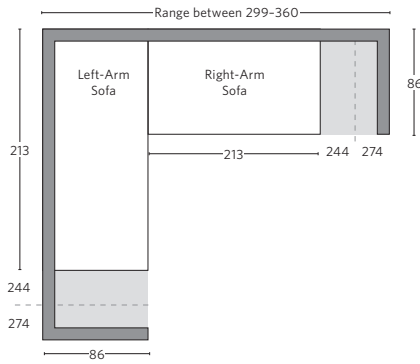

L-SECTIONAL

Available in left- and right-arm configurations.