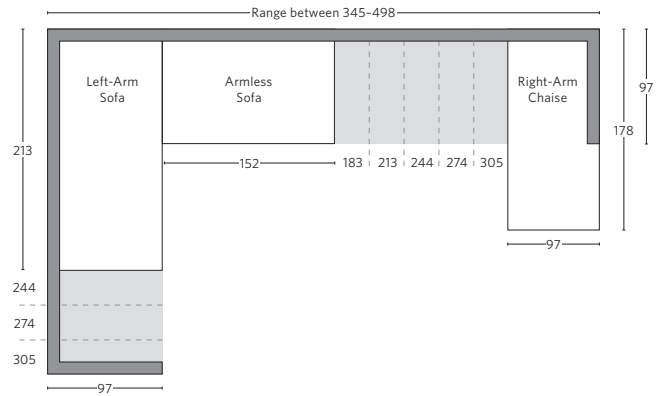

KENSINGTON COLLECTION

All dimensions are given in cm; all weights are given in kg. See the attached "Dimensions Diagram" sheet for more information on the keys used in this chart.

	A	B	C	D	E	F	G	H	I	J	K	L													
	OVERALL WIDTH	OVERALL DEPTH	OVERALL HEIGHT	FRAME HEIGHT	SEAT HEIGHT	ARM HEIGHT	FOOT HEIGHT	SEAT HEIGHT (FLOOR TO CUSHION SEAM)	SEAT HEIGHT (FLOOR TO FRAME)	INSIDE SEAT WIDTH	INSIDE SEAT DEPTH W/ BACK CUSHION	INSIDE SEAT DEPTH W/O BACK CUSHION	INSIDE BACK HEIGHT W/ SEAT & BACK CUSHIONS	INSIDE BACK HEIGHT W/ SEAT CUSHION	INSIDE BACK HEIGHT W/O SEAT OR BACK CUSHION	# OF BACK CUSHIONS	# OF SEAT CUSHIONS	ACCENT PILLOWS	REGULAR ACCENT PILLOWS DIAMETER	LARGER ACCENT PILLOW DIAMETER	ARM HEIGHT W/ SEAT CUSHION	ARM HEIGHT W/O SEAT CUSHION	ARM WIDTH	SLEEPER DEPTH OVERALL	SLEEPER DEPTH INSIDE
PETITE OTTOMAN	91	64	48	48	48	-	11	46	30	91	-	-	-	-	-	1	-	-	-	-	-	-	-	-	-
CLASSIC/LUXE OTTOMAN	99	71	51	51	51	-	11	46	31	99	-	-	-	-	-	1	-	-	-	-	-	-	-	-	-

U-SOFA SECTIONAL

Multiple length options available.

KENSINGTON SECTIONALS - CLASSIC DEPTH 97cm

All dimensions are given in centimeters.

RH

SOFA CHAISE SECTIONAL

Available in left- and right-arm configurations.

U-CHAISE SECTIONAL

L-SECTIONAL

Available in left- and right-arm configurations.

U-SOFA CHAISE SECTIONAL

Available in left- and right-arm configurations.

U-SOFA SECTIONAL

Multiple length options available.

KENSINGTON SECTIONALS - LUXE DEPTH 112cm

All dimensions are given in centimeters.

SOFA CHAISE SECTIONAL

Available in left- and right-arm configurations.

U-CHAISE SECTIONAL

L-SECTIONAL

Available in left- and right-arm configurations.

U-SOFA CHAISE SECTIONAL