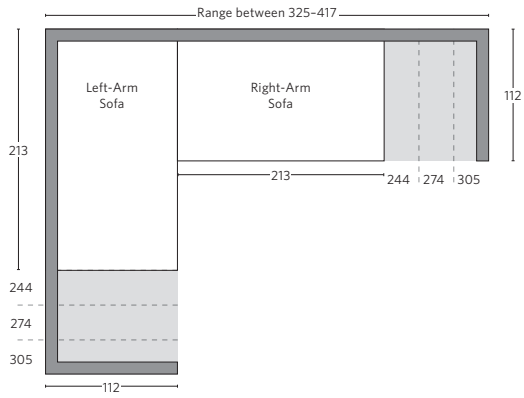

KENSINGTON COLLECTION

All dimensions are given in cm; all weights are given in kg. See the attached "Dimensions Diagram" sheet for more information on the keys used in this chart.

	A	B	C	D	E	F	G	H	I	J	K	L													
	OVERALL WIDTH	OVERALL DEPTH	OVERALL HEIGHT	FRAME HEIGHT	SEAT HEIGHT	ARM HEIGHT	FOOT HEIGHT	SEAT HEIGHT (FLOOR TO CUSHION SEAM)	SEAT HEIGHT (FLOOR TO FRAME)	INSIDE SEAT WIDTH	INSIDE SEAT DEPTH W/ BACK CUSHION	INSIDE SEAT DEPTH W/O BACK CUSHION	INSIDE BACK HEIGHT W/ SEAT & BACK CUSHIONS	INSIDE BACK HEIGHT W/ SEAT CUSHION	INSIDE BACK HEIGHT W/O SEAT OR BACK CUSHION	# OF BACK CUSHIONS	# OF SEAT CUSHIONS	ACCENT PILLOWS	REGULAR ACCENT PILLOWS DIAMETER	LARGER ACCENT PILLOW DIAMETER	ARM HEIGHT W/ SEAT CUSHION	ARM HEIGHT W/O SEAT CUSHION	ARM WIDTH	SLEEPER DEPTH OVERALL	SLEEPER DEPTH INSIDE
PETITE OTTOMAN	91	64	48	48	48	-	11	46	30	91	-	-	-	-	-	1	-	-	-	-	-	-	-	-	-
CLASSIC/LUXE OTTOMAN	99	71	51	51	51	-	11	46	31	99	-	-	-	-	-	1	-	-	-	-	-	-	-	-	-

U-SOFA SECTIONAL

Multiple length options available.

KENSINGTON SECTIONALS - CLASSIC DEPTH 97cm

All dimensions are given in centimeters.

RH

SOFA CHAISE SECTIONAL

Available in left- and right-arm configurations.

U-CHAISE SECTIONAL

L-SECTIONAL

Available in left- and right-arm configurations.

U-SOFA CHAISE SECTIONAL

Available in left- and right-arm configurations.

U-SOFA SECTIONAL

Multiple length options available.

KENSINGTON SECTIONALS - LUXE DEPTH 112cm

All dimensions are given in centimeters.

SOFA CHAISE SECTIONAL

Available in left- and right-arm configurations.

U-CHAISE SECTIONAL

L-SECTIONAL

Available in left- and right-arm configurations.

U-SOFA CHAISE SECTIONAL