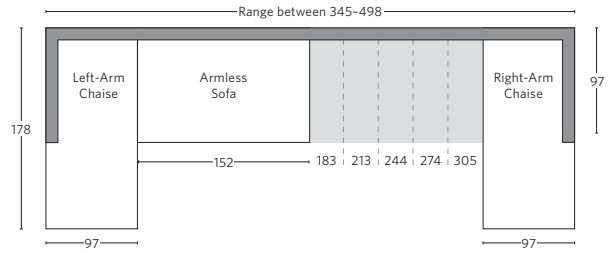

KENSINGTON COLLECTION

All dimensions are given in cm; all weights are given in kg. See the attached "Dimensions Diagram" sheet for more information on the keys used in this chart.

	A	B	C	D	E	F	G	H	I	J	K	L													
	OVERALL WIDTH	OVERALL DEPTH	OVERALL HEIGHT	FRAME HEIGHT	SEAT HEIGHT	ARM HEIGHT	FOOT HEIGHT	SEAT HEIGHT (FLOOR TO CUSHION SEAM)	SEAT HEIGHT (FLOOR TO FRAME)	INSIDE SEAT WIDTH	INSIDE SEAT DEPTH W/ BACK CUSHION	INSIDE SEAT DEPTH W/O BACK CUSHION	INSIDE BACK HEIGHT W/ SEAT & BACK CUSHIONS	INSIDE BACK HEIGHT W/ SEAT CUSHION	INSIDE BACK HEIGHT W/O SEAT OR BACK CUSHION	# OF BACK CUSHIONS	# OF SEAT CUSHIONS	ACCENT PILLOWS	REGULAR ACCENT PILLOWS DIAMETER	LARGER ACCENT PILLOW DIAMETER	ARM HEIGHT W/ SEAT CUSHION	ARM HEIGHT W/O SEAT CUSHION	ARM WIDTH	SLEEPER DEPTH OVERALL	SLEEPER DEPTH INSIDE
PETITE OTTOMAN	91	64	48	48	48	-	11	46	30	91	-	-	-	-	-	1	-	-	-	-	-	-	-	-	-
CLASSIC/LUXE OTTOMAN	99	71	51	51	51	-	11	46	31	99	-	-	-	-	-	1	-	-	-	-	-	-	-	-	-

UPHOLSTERY DIMENSIONS DIAGRAM

See the "Dimensions Sheet" for the measurements that correspond with the letters below.

RH

KENSINGTON SECTIONALS - PETITE DEPTH 86cm

All dimensions are given in centimeters.

RH

U-SOFA SECTIONAL

Multiple length options available.

KENSINGTON SECTIONALS - CLASSIC DEPTH 97cm

All dimensions are given in centimeters.

RH

SOFA CHAISE SECTIONAL

Available in left- and right-arm configurations.

U-CHAISE SECTIONAL

L-SECTIONAL

Available in left- and right-arm configurations.

U-SOFA CHAISE SECTIONAL

Available in left- and right-arm configurations.

U-SOFA SECTIONAL

Multiple length options available.

KENSINGTON SECTIONALS - LUXE DEPTH 112cm