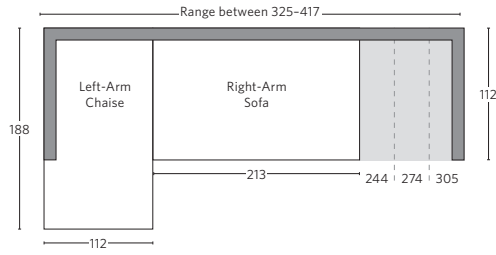

KENSINGTON COLLECTION

All dimensions are given in cm; all weights are given in kg. See the attached "Dimensions Diagram" sheet for more information on the keys used in this chart.

	A	B	C	D	E	F	G	H	I	J	K	L													
	OVERALL WIDTH	OVERALL DEPTH	OVERALL HEIGHT	FRAME HEIGHT	SEAT HEIGHT	ARM HEIGHT	FOOT HEIGHT	SEAT HEIGHT (FLOOR TO CUSHION SEAM)	SEAT HEIGHT (FLOOR TO FRAME)	INSIDE SEAT WIDTH	INSIDE SEAT DEPTH W/ BACK CUSHION	INSIDE SEAT DEPTH W/O BACK CUSHION	INSIDE BACK HEIGHT W/ SEAT & BACK CUSHIONS	INSIDE BACK HEIGHT W/ SEAT CUSHION	INSIDE BACK HEIGHT W/O SEAT OR BACK CUSHION	# OF BACK CUSHIONS	# OF SEAT CUSHIONS	ACCENT PILLOWS	REGULAR ACCENT PILLOWS DIAMETER	LARGER ACCENT PILLOW DIAMETER	ARM HEIGHT W/ SEAT CUSHION	ARM HEIGHT W/O SEAT CUSHION	ARM WIDTH	SLEEPER DEPTH OVERALL	SLEEPER DEPTH INSIDE
PETITE OTTOMAN	91	64	48	48	48	-	11	46	30	91	-	-	-	-	-	1	-	-	-	-	-	-	-	-	-
CLASSIC/LUXE OTTOMAN	99	71	51	51	51	-	11	46	31	99	-	-	-	-	-	1	-	-	-	-	-	-	-	-	-

U-SOFA SECTIONAL

Multiple length options available.

KENSINGTON SECTIONALS - CLASSIC DEPTH 97cm

All dimensions are given in centimeters.

RH

SOFA CHAISE SECTIONAL

Available in left- and right-arm configurations.

U-CHAISE SECTIONAL

L-SECTIONAL

Available in left- and right-arm configurations.

U-SOFA CHAISE SECTIONAL

Available in left- and right-arm configurations.

U-SOFA SECTIONAL

Multiple length options available.

KENSINGTON SECTIONALS - LUXE DEPTH 112cm

All dimensions are given in centimeters.

SOFA CHAISE SECTIONAL

Available in left- and right-arm configurations.

U-CHAISE SECTIONAL

L-SECTIONAL

Available in left- and right-arm configurations.

U-SOFA CHAISE SECTIONAL