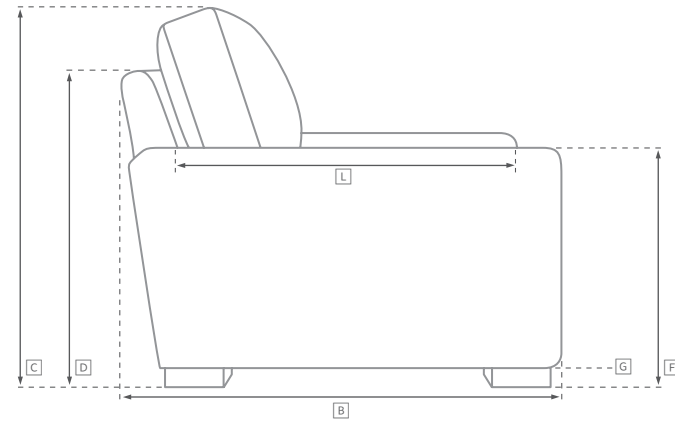

KENSINGTON COLLECTION

All dimensions are given in cm; all weights are given in kg. See the attached "Dimensions Diagram" sheet for more information on the keys used in this chart.

	A	B	C	D	E	F	G	H	I	J	K	L													
	OVERALL WIDTH	OVERALL DEPTH	OVERALL HEIGHT	FRAME HEIGHT	SEAT HEIGHT	ARM HEIGHT	FOOT HEIGHT	SEAT HEIGHT (FLOOR TO CUSHION SEAM)	SEAT HEIGHT (FLOOR TO FRAME)	INSIDE SEAT WIDTH	INSIDE SEAT DEPTH W/ BACK CUSHION	INSIDE SEAT DEPTH W/O BACK CUSHION	INSIDE BACK HEIGHT W/ SEAT & BACK CUSHIONS	INSIDE BACK HEIGHT W/ SEAT CUSHION	INSIDE BACK HEIGHT W/O SEAT OR BACK CUSHION	# OF BACK CUSHIONS	# OF SEAT CUSHIONS	ACCENT PILLOWS	REGULAR ACCENT PILLOWS DIAMETER	LARGER ACCENT PILLOW DIAMETER	ARM HEIGHT W/ SEAT CUSHION	ARM HEIGHT W/O SEAT CUSHION	ARM WIDTH	SLEEPER DEPTH OVERALL	SLEEPER DEPTH INSIDE
PETITE OTTOMAN	91	64	48	48	48	-	11	46	30	91	-	-	-	-	-	1	-	-	-	-	-	-	-	-	-
CLASSIC/LUXE OTTOMAN	99	71	51	51	51	-	11	46	31	99	-	-	-	-	-	1	-	-	-	-	-	-	-	-	-

UPHOLSTERY DIMENSIONS DIAGRAM

See the "Dimensions Sheet" for the measurements that correspond with the letters below.

RH

KENSINGTON SECTIONALS - PETITE DEPTH 86cm

All dimensions are given in centimeters.

RH