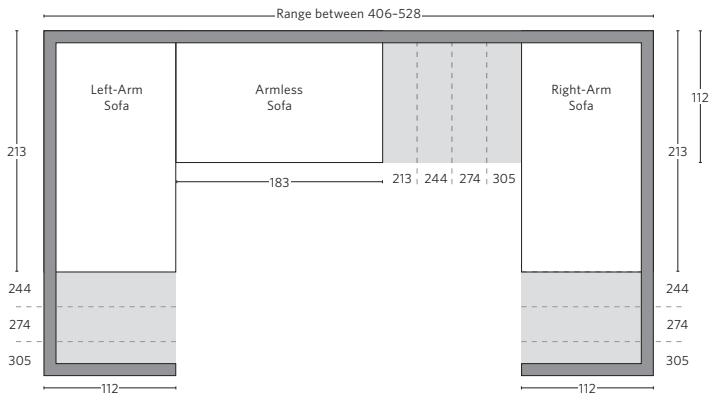

U-SOFA SECTIONAL

Multiple length options available.