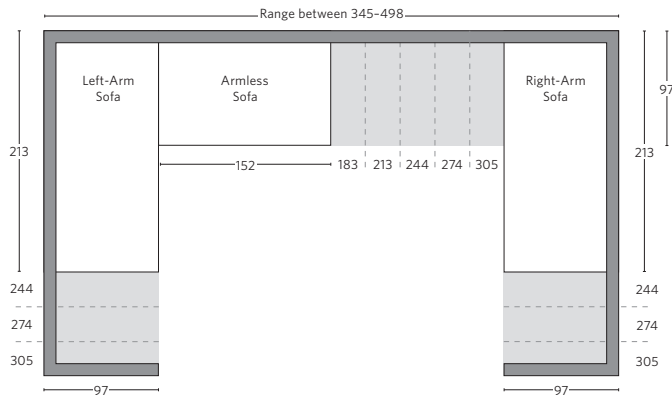

KENSINGTON COLLECTION

All dimensions are given in cm; all weights are given in kg. See the attached "Dimensions Diagram" sheet for more information on the keys used in this chart.

	A	B	C	D	E	F	G	H	I	J	K	L													
	OVERALL WIDTH	OVERALL DEPTH	OVERALL HEIGHT	FRAME HEIGHT	SEAT HEIGHT	ARM HEIGHT	FOOT HEIGHT	SEAT HEIGHT (FLOOR TO CUSHION SEAM)	SEAT HEIGHT (FLOOR TO FRAME)	INSIDE SEAT WIDTH	INSIDE SEAT DEPTH W/ BACK CUSHION	INSIDE SEAT DEPTH W/O BACK CUSHION	INSIDE BACK HEIGHT W/ SEAT & BACK CUSHIONS	INSIDE BACK HEIGHT W/ SEAT CUSHION	INSIDE BACK HEIGHT W/O SEAT OR BACK CUSHION	# OF BACK CUSHIONS	# OF SEAT CUSHIONS	ACCENT PILLOWS	REGULAR ACCENT PILLOWS DIAMETER	LARGER ACCENT PILLOW DIAMETER	ARM HEIGHT W/ SEAT CUSHION	ARM HEIGHT W/O SEAT CUSHION	ARM WIDTH	SLEEPER DEPTH OVERALL	SLEEPER DEPTH INSIDE
PETITE OTTOMAN	91	64	48	48	48	-	11	46	30	91	-	-	-	-	-	1	-	-	-	-	-	-	-	-	-
CLASSIC/LUXE OTTOMAN	99	71	51	51	51	-	11	46	31	99	-	-	-	-	-	1	-	-	-	-	-	-	-	-	-

U-SOFA SECTIONAL

Multiple length options available.

KENSINGTON SECTIONALS - CLASSIC DEPTH 97cm

All dimensions are given in centimeters.

RH

SOFA CHAISE SECTIONAL

Available in left- and right-arm configurations.

U-CHAISE SECTIONAL

L-SECTIONAL

Available in left- and right-arm configurations.

U-SOFA CHAISE SECTIONAL

Available in left- and right-arm configurations.

U-SOFA SECTIONAL

Multiple length options available.

KENSINGTON SECTIONALS - LUXE DEPTH 112cm

All dimensions are given in centimeters.

SOFA CHAISE SECTIONAL

Available in left- and right-arm configurations.

U-CHAISE SECTIONAL

L-SECTIONAL

Available in left- and right-arm configurations.

U-SOFA CHAISE SECTIONAL