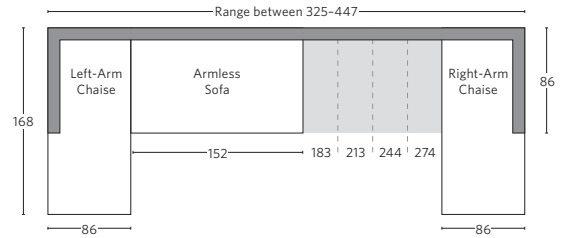

U-CHAISE SECTIONAL