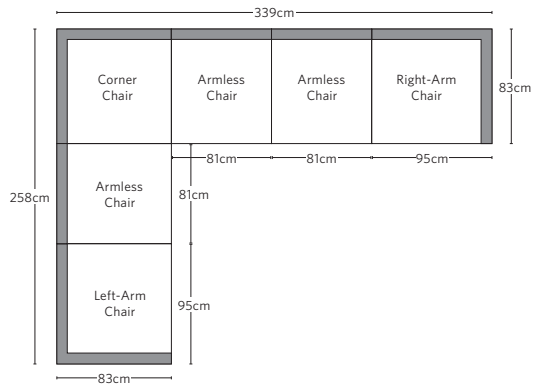

| | OVERALL WIDTH A | OVERALL DEPTH B | OVERALL HEIGHT W/ CUSHION C | FRAME HEIGHT D | ARM HEIGHT E | ARM WIDTH F | FOOT HEIGHT G | SEAT HEIGHT W/ CUSHION H | SEAT HEIGHT (FLOOR TO FRAME) I | INSIDE SEAT WIDTH J | INSIDE SEAT DEPTH K | # OF BACK CUSHIONS | # OF SEAT CUSHIONS | WEIGHT |
|-------------------------|--------------------|--------------------|-----------------------------------|-------------------|-----------------|----------------|------------------|-----------------------------|--------------------------------------|------------------------|------------------------|--------------------|--------------------|--------|
| CLASSIC OTTOMAN | 81 | 81 | 33 | 20 | - | - | - | 33 | 20 | 81 | 81 | 0 | 1 | - |
| LUXE OTTOMAN | 86 | 86 | 36 | 23 | - | - | - | 36 | 23 | 86 | 86 | 0 | 1 | - |
| CLASSIC ARMLESS CHAIR | 81 | 83 | 64 | 62 | - | - | - | 33 | 20 | 81 | 69 | 1 | 1 | - |
| LUXE ARMLESS CHAIR | 86 | 89 | 69 | 67 | - | - | - | 36 | 23 | 86 | 75 | 1 | 1 | - |
| CLASSIC CORNER CHAIR | 83 | 83 | 64 | 62 | - | - | - | 33 | 20 | 69 | 69 | 2 | 1 | - |
| LUXE CORNER CHAIR | 89 | 89 | 69 | 67 | - | - | - | 36 | 23 | 75 | 75 | 2 | 1 | - |
| CLASSIC LEFT-ARM CHAIR | 95 | 83 | 64 | 62 | 46 | 14 | - | 33 | 20 | 81 | 69 | 1 | 1 | - |
| LUXE LEFT-ARM CHAIR | 100 | 89 | 69 | 67 | 50 | 14 | - | 36 | 23 | 86 | 75 | 1 | 1 | - |
| CLASSIC RIGHT-ARM CHAIR | 95 | 83 | 64 | 62 | 46 | 14 | - | 33 | 20 | 81 | 69 | 1 | 1 | - |
| LUXE RIGHT-ARM CHAIR | 100 | 89 | 69 | 67 | 50 | 14 | - | 36 | 23 | 86 | 75 | 1 | 1 | - |

OUTDOOR SEATING DIMENSIONS DIAGRAM

See the "Dimensions Sheet" for the measurements that correspond with the letters below.

RH

OUTDOOR SEATING DIMENSIONS DIAGRAM

See the "Dimensions Sheet" for the measurements that correspond with the letters below.

RH

MODULAR SOFA

MODULAR SOFA CHAISE

Available in left- and right-arm configurations.

MODULAR L-SECTIONAL

Available in left- and right-arm configurations.

MODULAR U-CHAISE SECTIONAL

MODULAR U-SOFA SECTIONAL