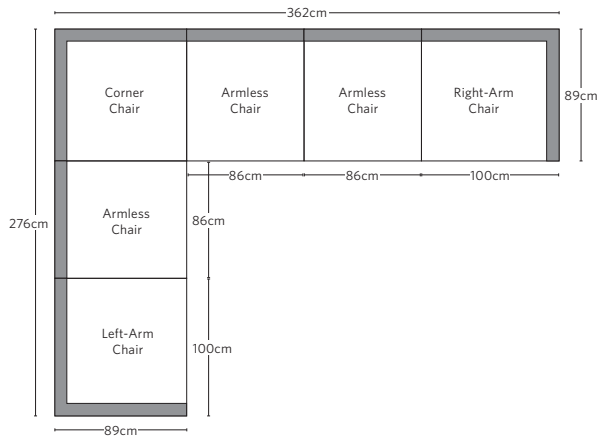

MODULAR L-SECTIONAL

Available in left- and right-arm configurations.