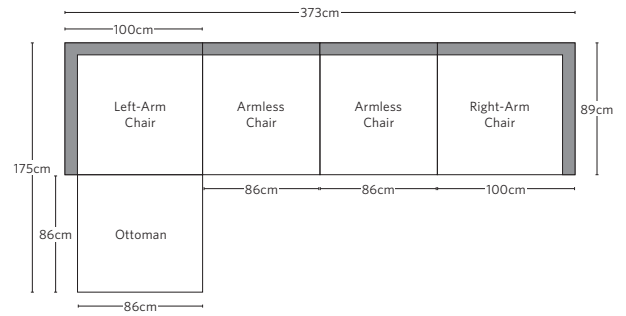

MODULAR SOFA CHAISE

Available in left- and right-arm configurations.