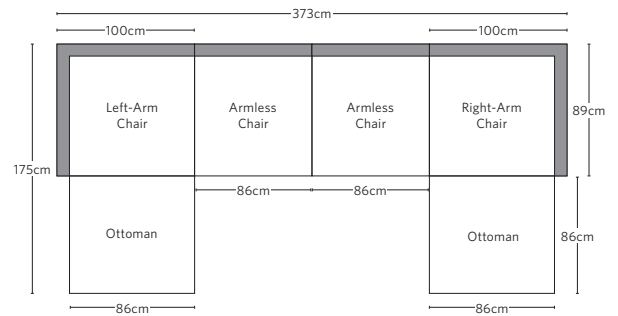

MODULAR U-CHAISE SECTIONAL