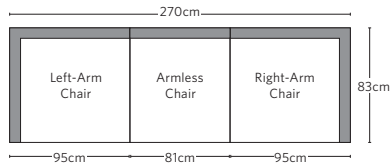

MODULAR SOFA