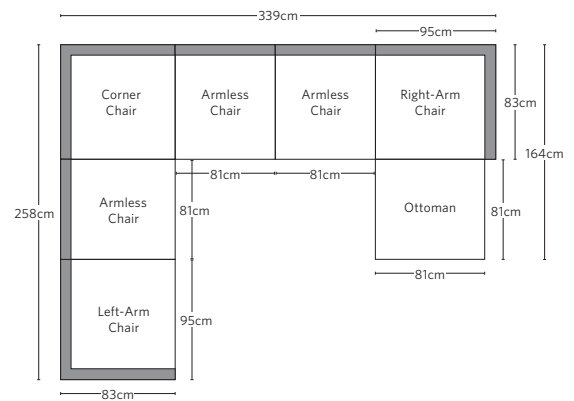

MODULAR U-SOFA CHAISE SECTIONAL

Available in left- and right-arm configurations.