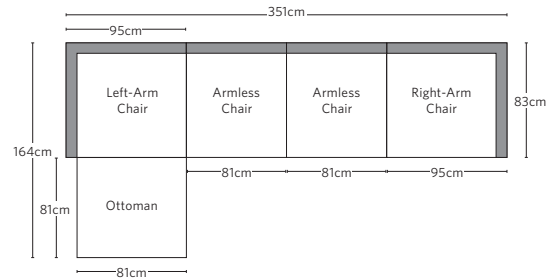

| | OVERALL WIDTH A | OVERALL DEPTH B | OVERALL HEIGHT W/ CUSHION C | FRAME HEIGHT D | ARM HEIGHT E | ARM WIDTH F | FOOT HEIGHT G | SEAT HEIGHT W/ CUSHION H | SEAT HEIGHT (FLOOR TO FRAME) I | INSIDE SEAT WIDTH J | INSIDE SEAT DEPTH K | # OF BACK CUSHIONS | # OF SEAT CUSHIONS | WEIGHT |
|-------------------------|--------------------|--------------------|-----------------------------------|-------------------|-----------------|----------------|------------------|-----------------------------|--------------------------------------|------------------------|------------------------|--------------------|--------------------|--------|
| CLASSIC OTTOMAN | 81 | 81 | 33 | 20 | - | - | - | 33 | 20 | 81 | 81 | 0 | 1 | - |
| LUXE OTTOMAN | 86 | 86 | 36 | 23 | - | - | - | 36 | 23 | 86 | 86 | 0 | 1 | - |
| CLASSIC ARMLESS CHAIR | 81 | 83 | 64 | 62 | - | - | - | 33 | 20 | 81 | 69 | 1 | 1 | - |
| LUXE ARMLESS CHAIR | 86 | 89 | 69 | 67 | - | - | - | 36 | 23 | 86 | 75 | 1 | 1 | - |
| CLASSIC CORNER CHAIR | 83 | 83 | 64 | 62 | - | - | - | 33 | 20 | 69 | 69 | 2 | 1 | - |
| LUXE CORNER CHAIR | 89 | 89 | 69 | 67 | - | - | - | 36 | 23 | 75 | 75 | 2 | 1 | - |
| CLASSIC LEFT-ARM CHAIR | 95 | 83 | 64 | 62 | 46 | 14 | - | 33 | 20 | 81 | 69 | 1 | 1 | - |
| LUXE LEFT-ARM CHAIR | 100 | 89 | 69 | 67 | 50 | 14 | - | 36 | 23 | 86 | 75 | 1 | 1 | - |
| CLASSIC RIGHT-ARM CHAIR | 95 | 83 | 64 | 62 | 46 | 14 | - | 33 | 20 | 81 | 69 | 1 | 1 | - |
| LUXE RIGHT-ARM CHAIR | 100 | 89 | 69 | 67 | 50 | 14 | - | 36 | 23 | 86 | 75 | 1 | 1 | - |

OUTDOOR SEATING DIMENSIONS DIAGRAM

See the "Dimensions Sheet" for the measurements that correspond with the letters below.

RH

OUTDOOR SEATING DIMENSIONS DIAGRAM

See the "Dimensions Sheet" for the measurements that correspond with the letters below.

RH

MODULAR SOFA

MODULAR SOFA CHAISE

Available in left- and right-arm configurations.

MODULAR L-SECTIONAL

Available in left- and right-arm configurations.

MODULAR U-CHAISE SECTIONAL

MODULAR U-SOFA SECTIONAL