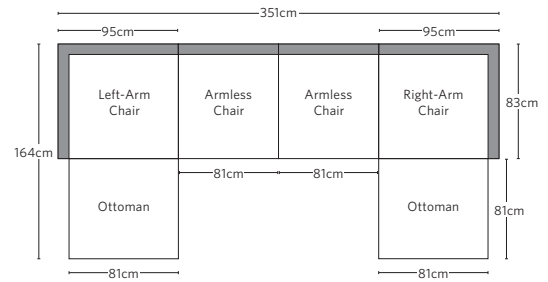

MODULAR U-CHAISE SECTIONAL