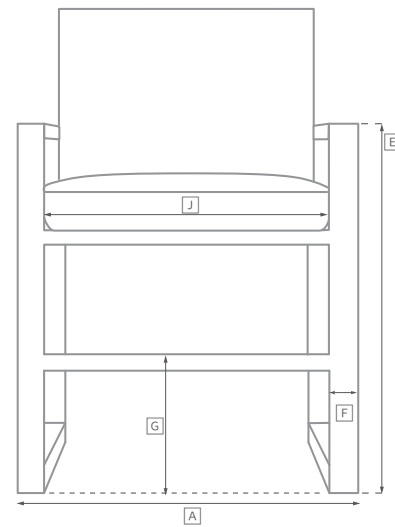

MARBELLA ALUMINUM MODULAR SEATING COLLECTION

All dimensions are given in cm; all weights are given in kg. See the attached "Dimensions Diagram" sheet for more information on the keys used in this chart.

| | OVERALL WIDTH A | OVERALL DEPTH B | OVERALL HEIGHT W/ CUSHION C | FRAME HEIGHT D | ARM HEIGHT E | ARM WIDTH F | FOOT HEIGHT G | SEAT HEIGHT W/ CUSHION H | SEAT HEIGHT (FLOOR TO FRAME) I | INSIDE SEAT WIDTH J | INSIDE SEAT DEPTH K | # OF BACK CUSHIONS | # OF SEAT CUSHIONS | WEIGHT |
|-------------------------|--------------------|--------------------|-----------------------------------|-------------------|-----------------|----------------|------------------|-----------------------------|--------------------------------------|------------------------|------------------------|--------------------|--------------------|--------|
| CLASSIC OTTOMAN | 81 | 81 | 33 | 20 | - | - | - | 33 | 20 | 81 | 81 | 0 | 1 | - |
| LUXE OTTOMAN | 86 | 86 | 36 | 23 | - | - | - | 36 | 23 | 86 | 86 | 0 | 1 | - |
| CLASSIC ARMLESS CHAIR | 81 | 83 | 64 | 62 | - | - | - | 33 | 20 | 81 | 69 | 1 | 1 | - |
| LUXE ARMLESS CHAIR | 86 | 89 | 69 | 67 | - | - | - | 36 | 23 | 86 | 75 | 1 | 1 | - |
| CLASSIC CORNER CHAIR | 83 | 83 | 64 | 62 | - | - | - | 33 | 20 | 69 | 69 | 2 | 1 | - |
| LUXE CORNER CHAIR | 89 | 89 | 69 | 67 | - | - | - | 36 | 23 | 75 | 75 | 2 | 1 | - |
| CLASSIC LEFT-ARM CHAIR | 95 | 83 | 64 | 62 | 46 | 14 | - | 33 | 20 | 81 | 69 | 1 | 1 | - |
| LUXE LEFT-ARM CHAIR | 100 | 89 | 69 | 67 | 50 | 14 | - | 36 | 23 | 86 | 75 | 1 | 1 | - |
| CLASSIC RIGHT-ARM CHAIR | 95 | 83 | 64 | 62 | 46 | 14 | - | 33 | 20 | 81 | 69 | 1 | 1 | - |
| LUXE RIGHT-ARM CHAIR | 100 | 89 | 69 | 67 | 50 | 14 | - | 36 | 23 | 86 | 75 | 1 | 1 | - |

OUTDOOR SEATING DIMENSIONS DIAGRAM

See the "Dimensions Sheet" for the measurements that correspond with the letters below.

RH

OUTDOOR SEATING DIMENSIONS DIAGRAM

See the "Dimensions Sheet" for the measurements that correspond with the letters below.