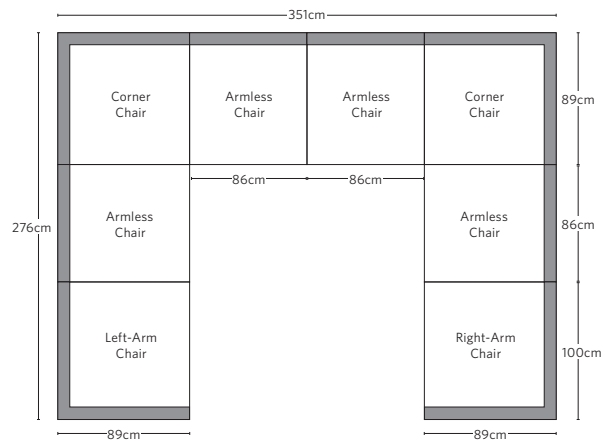

MODULAR U-SOFA SECTIONAL