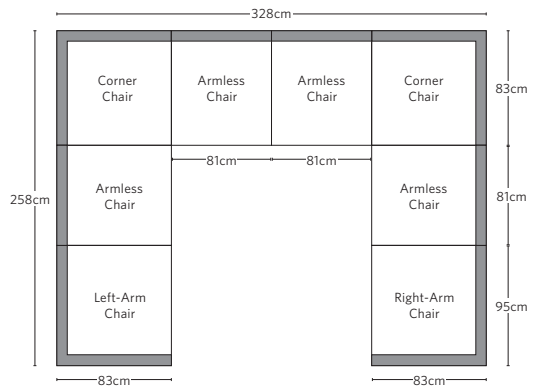

| | OVERALL WIDTH A | OVERALL DEPTH B | OVERALL HEIGHT W/ CUSHION C | FRAME HEIGHT D | ARM HEIGHT E | ARM WIDTH F | FOOT HEIGHT G | SEAT HEIGHT W/ CUSHION H | SEAT HEIGHT (FLOOR TO FRAME) I | INSIDE SEAT WIDTH J | INSIDE SEAT DEPTH K | # OF BACK CUSHIONS | # OF SEAT CUSHIONS | WEIGHT |
|-------------------------|--------------------|--------------------|-----------------------------------|-------------------|-----------------|----------------|------------------|-----------------------------|--------------------------------------|------------------------|------------------------|--------------------|--------------------|--------|
| CLASSIC OTTOMAN | 81 | 81 | 33 | 20 | - | - | - | 33 | 20 | 81 | 81 | 0 | 1 | - |
| LUXE OTTOMAN | 86 | 86 | 36 | 23 | - | - | - | 36 | 23 | 86 | 86 | 0 | 1 | - |
| CLASSIC ARMLESS CHAIR | 81 | 83 | 64 | 62 | - | - | - | 33 | 20 | 81 | 69 | 1 | 1 | - |
| LUXE ARMLESS CHAIR | 86 | 89 | 69 | 67 | - | - | - | 36 | 23 | 86 | 75 | 1 | 1 | - |
| CLASSIC CORNER CHAIR | 83 | 83 | 64 | 62 | - | - | - | 33 | 20 | 69 | 69 | 2 | 1 | - |
| LUXE CORNER CHAIR | 89 | 89 | 69 | 67 | - | - | - | 36 | 23 | 75 | 75 | 2 | 1 | - |
| CLASSIC LEFT-ARM CHAIR | 95 | 83 | 64 | 62 | 46 | 14 | - | 33 | 20 | 81 | 69 | 1 | 1 | - |
| LUXE LEFT-ARM CHAIR | 100 | 89 | 69 | 67 | 50 | 14 | - | 36 | 23 | 86 | 75 | 1 | 1 | - |
| CLASSIC RIGHT-ARM CHAIR | 95 | 83 | 64 | 62 | 46 | 14 | - | 33 | 20 | 81 | 69 | 1 | 1 | - |
| LUXE RIGHT-ARM CHAIR | 100 | 89 | 69 | 67 | 50 | 14 | - | 36 | 23 | 86 | 75 | 1 | 1 | - |

OUTDOOR SEATING DIMENSIONS DIAGRAM

See the "Dimensions Sheet" for the measurements that correspond with the letters below.

RH

OUTDOOR SEATING DIMENSIONS DIAGRAM

See the "Dimensions Sheet" for the measurements that correspond with the letters below.

RH

MODULAR SOFA

MODULAR SOFA CHAISE

Available in left- and right-arm configurations.

MODULAR L-SECTIONAL

Available in left- and right-arm configurations.

MODULAR U-CHAISE SECTIONAL

MODULAR U-SOFA SECTIONAL