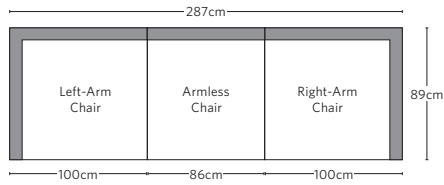

MODULAR SOFA