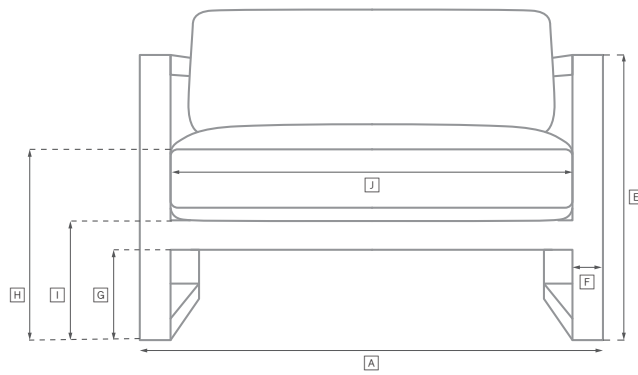

LAUREL TEAK SEATING COLLECTION

All dimensions are given in cm; all weights are given in kg. See the attached "Dimensions Diagram" sheet for more information on the keys used in this chart.

	OVERALL WIDTH A	OVERALL DEPTH B	OVERALL HEIGHT W/ CUSHION C	FRAME HEIGHT D	ARM HEIGHT E	ARM WIDTH F	FOOT HEIGHT G	SEAT HEIGHT W/ CUSHION H	SEAT HEIGHT (FLOOR TO FRAME) I	INSIDE SEAT WIDTH J	INSIDE SEAT DEPTH K	# OF BACK CUSHIONS	# OF SEAT CUSHIONS	WEIGHT
152CM SOFA	152	84	80	67	67	4	23	41	29	137	78	2	1	-
183CM SOFA	183	84	80	67	67	4	23	41	29	168	78	2	1	-
213CM SOFA	213	84	80	67	67	4	23	41	29	198	78	2	1	-
244CM SOFA	244	84	80	67	67	4	23	41	29	229	78	2	1	-
274CM SOFA	274	84	80	67	67	4	23	41	29	259	78	2	1	-
LOUNGE CHAIR	84	84	80	67	67	4	23	41	29	68	78	1	1	-
OTTOMAN	76	56	46	29	-	-	23	41	29	76	56	0	1	-
CHAISE	76	204	94	25	-	-	20	36	25	76	124	1	1	-
DINING ARMCHAIR	63	62	81	79	43	4	38	52	43	48	55	1	1	-
DINING SIDE CHAIR	56	62	81	79	-	-	38	52	43	48	55	1	1	-

OUTDOOR SEATING DIMENSIONS DIAGRAM

See the "Dimensions Sheet" for the measurements that correspond with the letters below.

OUTDOOR SEATING DIMENSIONS DIAGRAM

See the "Dimensions Sheet" for the measurements that correspond with the letters below.