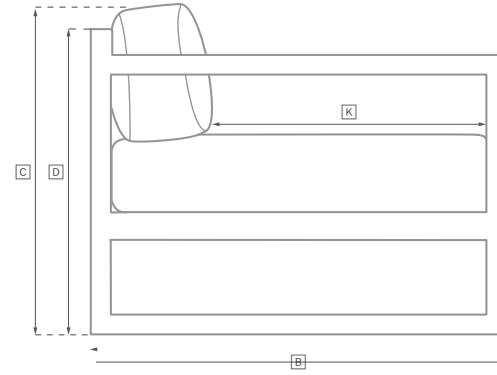

LAUREL TEAK SEATING COLLECTION

All dimensions are given in cm; all weights are given in kg. See the attached "Dimensions Diagram" sheet for more information on the keys used in this chart.

	OVERALL WIDTH A	OVERALL DEPTH B	OVERALL HEIGHT W/ CUSHION C	FRAME HEIGHT D	ARM HEIGHT E	ARM WIDTH F	FOOT HEIGHT G	SEAT HEIGHT W/ CUSHION H	SEAT HEIGHT (FLOOR TO FRAME) I	INSIDE SEAT WIDTH J	INSIDE SEAT DEPTH K	# OF BACK CUSHIONS	# OF SEAT CUSHIONS	WEIGHT
152CM SOFA	152	84	80	67	67	4	23	41	29	137	78	2	1	-
183CM SOFA	183	84	80	67	67	4	23	41	29	168	78	2	1	-
213CM SOFA	213	84	80	67	67	4	23	41	29	198	78	2	1	-
244CM SOFA	244	84	80	67	67	4	23	41	29	229	78	2	1	-
274CM SOFA	274	84	80	67	67	4	23	41	29	259	78	2	1	-
LOUNGE CHAIR	84	84	80	67	67	4	23	41	29	68	78	1	1	-
OTTOMAN	76	56	46	29	-	-	23	41	29	76	56	0	1	-
CHAISE	76	204	94	25	-	-	20	36	25	76	124	1	1	-
DINING ARMCHAIR	63	62	81	79	43	4	38	52	43	48	55	1	1	-
DINING SIDE CHAIR	56	62	81	79	-	-	38	52	43	48	55	1	1	-

OUTDOOR SEATING DIMENSIONS DIAGRAM

See the "Dimensions Sheet" for the measurements that correspond with the letters below.

OUTDOOR SEATING DIMENSIONS DIAGRAM

See the "Dimensions Sheet" for the measurements that correspond with the letters below.