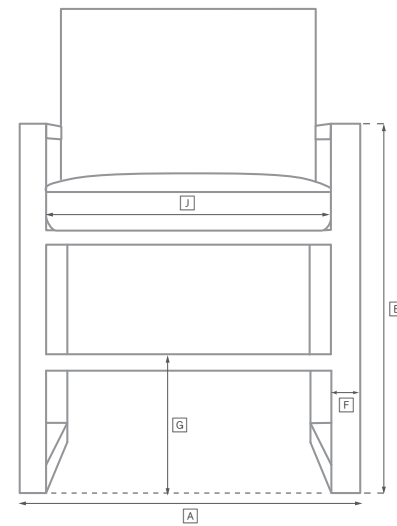

LAUREL TEAK SEATING COLLECTION

All dimensions are given in cm; all weights are given in kg. See the attached "Dimensions Diagram" sheet for more information on the keys used in this chart.

	OVERALL WIDTH A	OVERALL DEPTH B	OVERALL HEIGHT W/ CUSHION C	FRAME HEIGHT D	ARM HEIGHT E	ARM WIDTH F	FOOT HEIGHT G	SEAT HEIGHT W/ CUSHION H	SEAT HEIGHT (FLOOR TO FRAME) I	INSIDE SEAT WIDTH J	INSIDE SEAT DEPTH K	# OF BACK CUSHIONS	# OF SEAT CUSHIONS	WEIGHT
152CM SOFA	152	84	80	67	67	4	23	41	29	137	78	2	1	-
183CM SOFA	183	84	80	67	67	4	23	41	29	168	78	2	1	-
213CM SOFA	213	84	80	67	67	4	23	41	29	198	78	2	1	-
244CM SOFA	244	84	80	67	67	4	23	41	29	229	78	2	1	-
274CM SOFA	274	84	80	67	67	4	23	41	29	259	78	2	1	-
LOUNGE CHAIR	84	84	80	67	67	4	23	41	29	68	78	1	1	-
OTTOMAN	76	56	46	29	-	-	23	41	29	76	56	0	1	-
CHAISE	76	204	94	25	-	-	20	36	25	76	124	1	1	-
DINING ARMCHAIR	63	62	81	79	43	4	38	52	43	48	55	1	1	-
DINING SIDE CHAIR	56	62	81	79	-	-	38	52	43	48	55	1	1	-

OUTDOOR SEATING DIMENSIONS DIAGRAM

See the "Dimensions Sheet" for the measurements that correspond with the letters below.

OUTDOOR SEATING DIMENSIONS DIAGRAM

See the "Dimensions Sheet" for the measurements that correspond with the letters below.