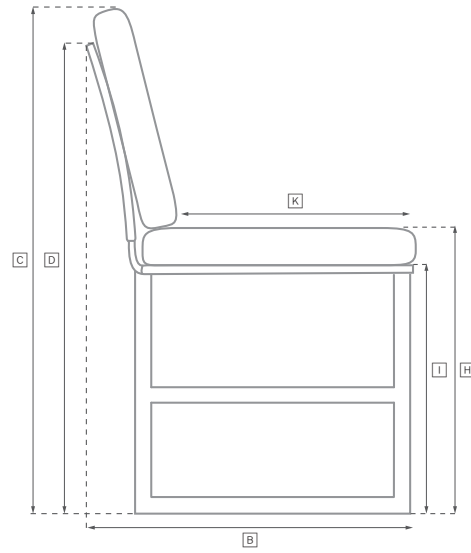

LAUREL TEAK SEATING COLLECTION

All dimensions are given in cm; all weights are given in kg. See the attached "Dimensions Diagram" sheet for more information on the keys used in this chart.

	OVERALL WIDTH A	OVERALL DEPTH B	OVERALL HEIGHT W/ CUSHION C	FRAME HEIGHT D	ARM HEIGHT E	ARM WIDTH F	FOOT HEIGHT G	SEAT HEIGHT W/ CUSHION H	SEAT HEIGHT (FLOOR TO FRAME) I	INSIDE SEAT WIDTH J	INSIDE SEAT DEPTH K	# OF BACK CUSHIONS	# OF SEAT CUSHIONS	WEIGHT
152CM SOFA	152	84	80	67	67	4	23	41	29	137	78	2	1	-
183CM SOFA	183	84	80	67	67	4	23	41	29	168	78	2	1	-
213CM SOFA	213	84	80	67	67	4	23	41	29	198	78	2	1	-
244CM SOFA	244	84	80	67	67	4	23	41	29	229	78	2	1	-
274CM SOFA	274	84	80	67	67	4	23	41	29	259	78	2	1	-
LOUNGE CHAIR	84	84	80	67	67	4	23	41	29	68	78	1	1	-
OTTOMAN	76	56	46	29	-	-	23	41	29	76	56	0	1	-
CHAISE	76	204	94	25	-	-	20	36	25	76	124	1	1	-
DINING ARMCHAIR	63	62	81	79	43	4	38	52	43	48	55	1	1	-
DINING SIDE CHAIR	56	62	81	79	-	-	38	52	43	48	55	1	1	-

OUTDOOR SEATING DIMENSIONS DIAGRAM

See the "Dimensions Sheet" for the measurements that correspond with the letters below.

OUTDOOR SEATING DIMENSIONS DIAGRAM

See the "Dimensions Sheet" for the measurements that correspond with the letters below.