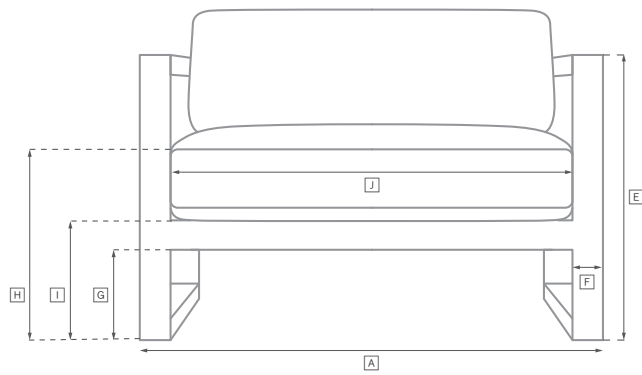

BALMAIN ALUMINUM SEATING COLLECTION

All dimensions are given in centimeters; all weights are given in kg. See the attached "Dimensions Diagram" sheet for more information on the keys used in this chart.

	OVERALL WIDTH A	OVERALL DEPTH B	OVERALL HEIGHT W/ CUSHION C	FRAME HEIGHT D	ARM HEIGHT E	ARM WIDTH F	FOOT HEIGHT G	SEAT HEIGHT W/ CUSHION H	SEAT HEIGHT (FLOOR TO FRAME) I	INSIDE SEAT WIDTH J	INSIDE SEAT DEPTH K	NUMBER OF BACK CUSHIONS	NUMBER OF SEAT CUSHIONS	WEIGHT
BALMAIN TWO-SEAT LEFT-ARM SOFA	169	80	60	60	60	4	13	39	18	161	53	2	1	18.6
BALMAIN TWO-SEAT RIGHT-ARM SOFA	169	80	60	60	60	4	13	39	18	161	53	2	1	18.6
BALMAIN TWO-SEAT ARMLESS SOFA	165	80	60	60	60	4	13	39	18	162	53	2	1	17.7
BALMAIN FOUR-SEAT LEFT-ARM RETURN SOFA	274	80	60	60	60	4	13	39	18	269	53	3	1	29.0
BALMAIN FOUR-SEAT RIGHT-ARM RETURN SOFA	274	80	60	60	60	4	13	39	18	269	53	3	1	29.0
BALMAIN LEFT-ARM CHAISE	80	169	60	60	60	4	13	39	18	165	53	2	1	15.9
BALMAIN RIGHT-ARM CHAISE	80	169	60	60	60	4	13	39	18	165	53	2	1	15.9

OUTDOOR SEATING DIMENSIONS DIAGRAM

See the "Dimensions Sheet" for the measurements that correspond with the letters below.