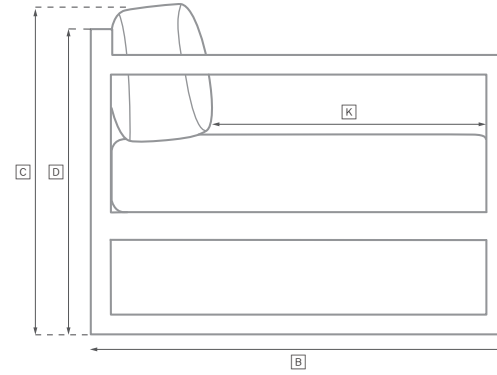

BALMAIN ALUMINUM SEATING COLLECTION

All dimensions are given in centimeters; all weights are given in kg. See the attached "Dimensions Diagram" sheet for more information on the keys used in this chart.

	OVERALL WIDTH A	OVERALL DEPTH B	OVERALL HEIGHT W/ CUSHION C	FRAME HEIGHT D	ARM HEIGHT E	ARM WIDTH F	FOOT HEIGHT G	SEAT HEIGHT W/ CUSHION H	SEAT HEIGHT (FLOOR TO FRAME) I	INSIDE SEAT WIDTH J	INSIDE SEAT DEPTH K	NUMBER OF BACK CUSHIONS	NUMBER OF SEAT CUSHIONS	WEIGHT
BALMAIN TWO-SEAT LEFT-ARM SOFA	169	80	60	60	60	4	13	39	18	161	53	2	1	18.6
BALMAIN TWO-SEAT RIGHT-ARM SOFA	169	80	60	60	60	4	13	39	18	161	53	2	1	18.6
BALMAIN TWO-SEAT ARMLESS SOFA	165	80	60	60	60	4	13	39	18	162	53	2	1	17.7
BALMAIN FOUR-SEAT LEFT-ARM RETURN SOFA	274	80	60	60	60	4	13	39	18	269	53	3	1	29.0
BALMAIN FOUR-SEAT RIGHT-ARM RETURN SOFA	274	80	60	60	60	4	13	39	18	269	53	3	1	29.0
BALMAIN LEFT-ARM CHAISE	80	169	60	60	60	4	13	39	18	165	53	2	1	15.9
BALMAIN RIGHT-ARM CHAISE	80	169	60	60	60	4	13	39	18	165	53	2	1	15.9

OUTDOOR SEATING DIMENSIONS DIAGRAM

See the "Dimensions Sheet" for the measurements that correspond with the letters below.