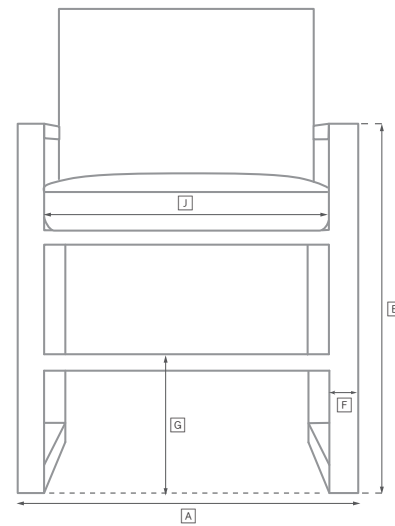

BALMAIN ALUMINUM SEATING COLLECTION

All dimensions are given in centimeters; all weights are given in kg. See the attached "Dimensions Diagram" sheet for more information on the keys used in this chart.

	OVERALL WIDTH A	OVERALL DEPTH B	OVERALL HEIGHT W/ CUSHION C	FRAME HEIGHT D	ARM HEIGHT E	ARM WIDTH F	FOOT HEIGHT G	SEAT HEIGHT W/ CUSHION H	SEAT HEIGHT (FLOOR TO FRAME) I	INSIDE SEAT WIDTH J	INSIDE SEAT DEPTH K	NUMBER OF BACK CUSHIONS	NUMBER OF SEAT CUSHIONS	WEIGHT
BALMAIN TWO-SEAT LEFT-ARM SOFA	169	80	60	60	60	4	13	39	18	161	53	2	1	18.6
BALMAIN TWO-SEAT RIGHT-ARM SOFA	169	80	60	60	60	4	13	39	18	161	53	2	1	18.6
BALMAIN TWO-SEAT ARMLESS SOFA	165	80	60	60	60	4	13	39	18	162	53	2	1	17.7
BALMAIN FOUR-SEAT LEFT-ARM RETURN SOFA	274	80	60	60	60	4	13	39	18	269	53	3	1	29.0
BALMAIN FOUR-SEAT RIGHT-ARM RETURN SOFA	274	80	60	60	60	4	13	39	18	269	53	3	1	29.0
BALMAIN LEFT-ARM CHAISE	80	169	60	60	60	4	13	39	18	165	53	2	1	15.9
BALMAIN RIGHT-ARM CHAISE	80	169	60	60	60	4	13	39	18	165	53	2	1	15.9

OUTDOOR SEATING DIMENSIONS DIAGRAM

See the "Dimensions Sheet" for the measurements that correspond with the letters below.