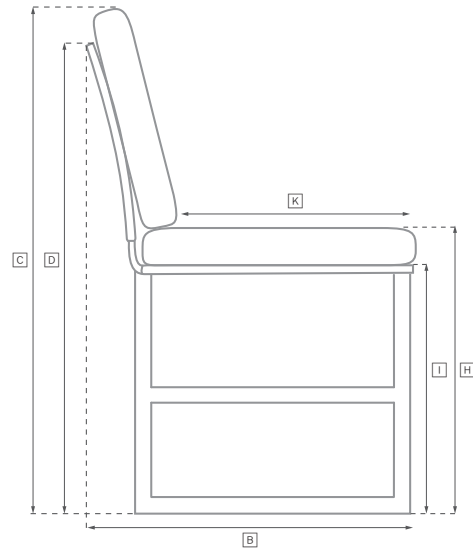

BALMAIN ALUMINUM SEATING COLLECTION

All dimensions are given in centimeters; all weights are given in kg. See the attached "Dimensions Diagram" sheet for more information on the keys used in this chart.

	OVERALL WIDTH A	OVERALL DEPTH B	OVERALL HEIGHT W/ CUSHION C	FRAME HEIGHT D	ARM HEIGHT E	ARM WIDTH F	FOOT HEIGHT G	SEAT HEIGHT W/ CUSHION H	SEAT HEIGHT (FLOOR TO FRAME) I	INSIDE SEAT WIDTH J	INSIDE SEAT DEPTH K	NUMBER OF BACK CUSHIONS	NUMBER OF SEAT CUSHIONS	WEIGHT
BALMAIN TWO-SEAT LEFT-ARM SOFA	169	80	60	60	60	4	13	39	18	161	53	2	1	18.6
BALMAIN TWO-SEAT RIGHT-ARM SOFA	169	80	60	60	60	4	13	39	18	161	53	2	1	18.6
BALMAIN TWO-SEAT ARMLESS SOFA	165	80	60	60	60	4	13	39	18	162	53	2	1	17.7
BALMAIN FOUR-SEAT LEFT-ARM RETURN SOFA	274	80	60	60	60	4	13	39	18	269	53	3	1	29.0
BALMAIN FOUR-SEAT RIGHT-ARM RETURN SOFA	274	80	60	60	60	4	13	39	18	269	53	3	1	29.0
BALMAIN LEFT-ARM CHAISE	80	169	60	60	60	4	13	39	18	165	53	2	1	15.9
BALMAIN RIGHT-ARM CHAISE	80	169	60	60	60	4	13	39	18	165	53	2	1	15.9

OUTDOOR SEATING DIMENSIONS DIAGRAM

See the "Dimensions Sheet" for the measurements that correspond with the letters below.