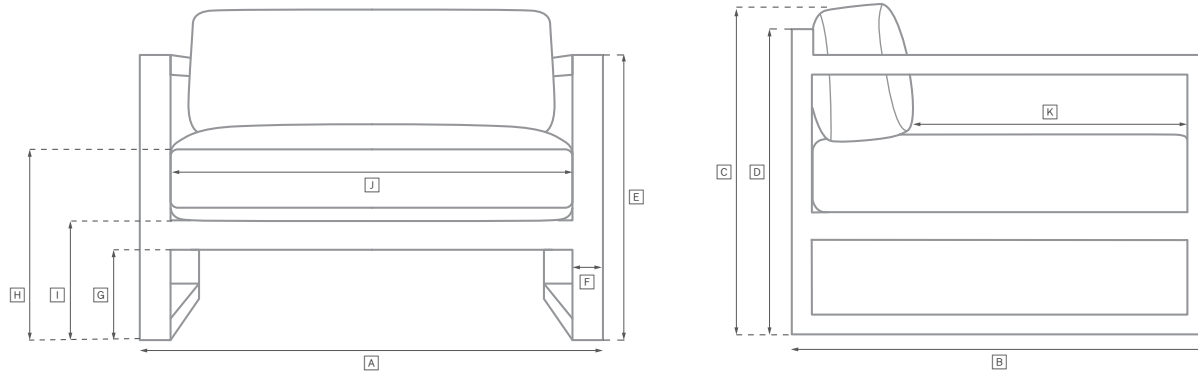

BAHIA ALUMINUM SEATING COLLECTION

All dimensions are given in centimeters; all weights are given in kg. See the attached "Dimensions Diagram" sheet for more information on the keys used in this chart.

	OVERALL WIDTH A	OVERALL DEPTH B	OVERALL HEIGHT W/ CUSHION C	FRAME HEIGHT D	ARM HEIGHT E	ARM WIDTH F	FOOT HEIGHT G	SEAT HEIGHT W/ CUSHION H	SEAT HEIGHT (FLOOR TO FRAME) I	INSIDE SEAT WIDTH J	INSIDE SEAT DEPTH K	NUMBER OF BACK CUSHIONS	NUMBER OF SEAT CUSHIONS	WEIGHT
183CM SOFA	183	101	70	48	48	17	8	37	6	150	81	2	1	48.1
213CM SOFA	213	101	70	48	48	17	8	37	6	180	81	2	1	52.2
244CM SOFA	244	101	70	48	48	17	8	37	6	211	81	2	1	60.1
274CM SOFA	274	101	70	48	48	17	8	37	6	241	81	3	1	66.0
305CM SOFA	305	101	70	48	48	17	8	37	6	272	81	3	1	72.1
SWIVEL LOUNGE CHAIR	101	101	71	52	48	17	8	39	7	67	91	1	1	42.2
LOUNGE CHAIR	101	101	70	48	48	17	8	37	6	67	91	1	1	34.0
CHAISE	97	206	96	80	38	13	6	30	8	70	120	1	1	61.0
OTTOMAN	101	88	39	6	-	-	3	39	7	71	62	-	1	15.0
DINING SIDE CHAIR	54	58	76	70	-	-	1	50	43	36	54	1	1	24.0
DINING ARMCHAIR	70	58	76	70	70	9	1	50	43	54	54	1	1	34.0

OUTDOOR SEATING DIMENSIONS DIAGRAM

See the "Dimensions Sheet" for the measurements that correspond with the letters below.

OUTDOOR SEATING DIMENSIONS DIAGRAM

See the "Dimensions Sheet" for the measurements that correspond with the letters below.