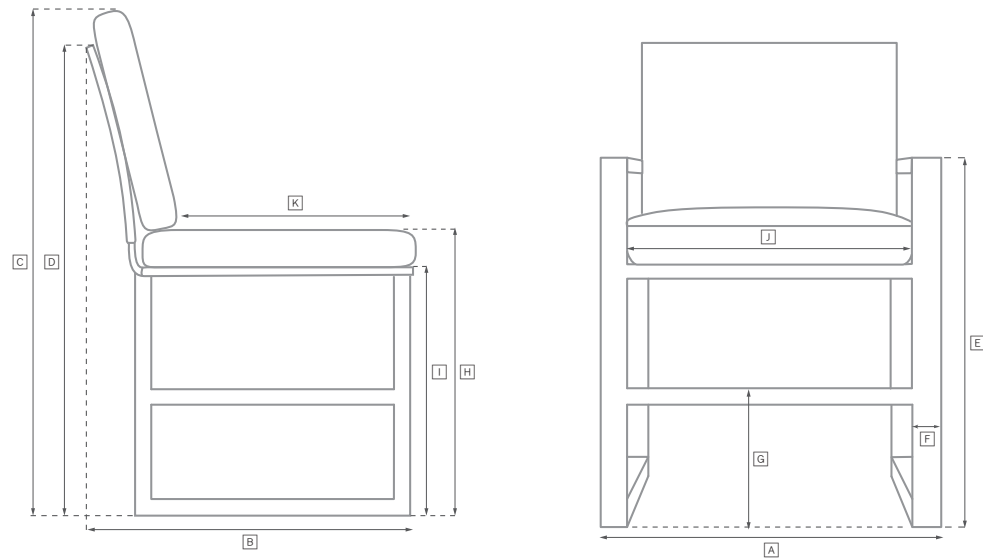

BAHIA ALUMINUM SEATING COLLECTION

All dimensions are given in centimeters; all weights are given in kg. See the attached "Dimensions Diagram" sheet for more information on the keys used in this chart.

	OVERALL WIDTH A	OVERALL DEPTH B	OVERALL HEIGHT W/ CUSHION C	FRAME HEIGHT D	ARM HEIGHT E	ARM WIDTH F	FOOT HEIGHT G	SEAT HEIGHT W/ CUSHION H	SEAT HEIGHT (FLOOR TO FRAME) I	INSIDE SEAT WIDTH J	INSIDE SEAT DEPTH K	NUMBER OF BACK CUSHIONS	NUMBER OF SEAT CUSHIONS	WEIGHT
183CM SOFA	183	101	70	48	48	17	8	37	6	150	81	2	1	48.1
213CM SOFA	213	101	70	48	48	17	8	37	6	180	81	2	1	52.2
244CM SOFA	244	101	70	48	48	17	8	37	6	211	81	2	1	60.1
274CM SOFA	274	101	70	48	48	17	8	37	6	241	81	3	1	66.0
305CM SOFA	305	101	70	48	48	17	8	37	6	272	81	3	1	72.1
SWIVEL LOUNGE CHAIR	101	101	71	52	48	17	8	39	7	67	91	1	1	42.2
LOUNGE CHAIR	101	101	70	48	48	17	8	37	6	67	91	1	1	34.0
CHAISE	97	206	96	80	38	13	6	30	8	70	120	1	1	61.0
OTTOMAN	101	88	39	6	-	-	3	39	7	71	62	-	1	15.0
DINING SIDE CHAIR	54	58	76	70	-	-	1	50	43	36	54	1	1	24.0
DINING ARMCHAIR	70	58	76	70	70	9	1	50	43	54	54	1	1	34.0

OUTDOOR SEATING DIMENSIONS DIAGRAM

See the "Dimensions Sheet" for the measurements that correspond with the letters below.

OUTDOOR SEATING DIMENSIONS DIAGRAM

See the "Dimensions Sheet" for the measurements that correspond with the letters below.