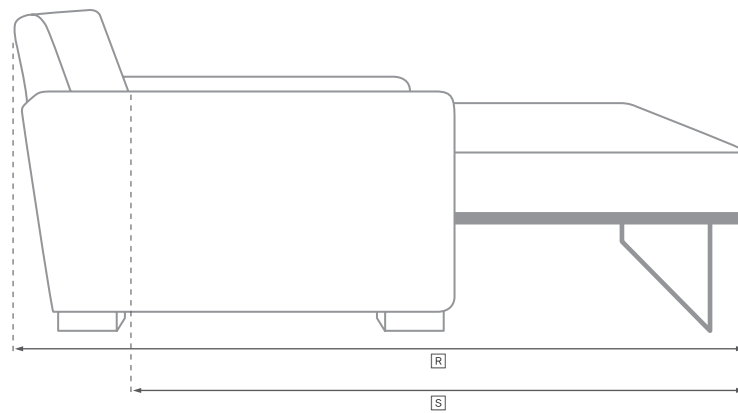

DARIO COLLECTION

All dimensions are given in inches. See the attached "Dimensions Diagram" sheet for more information on the keys used in this chart.

	OVERALL WIDTH [A]	OVERALL DEPTH [B]	OVERALL HEIGHT [C]	FRAME HEIGHT [D]	SEAT HEIGHT [E]	ARM HEIGHT [F]	FOOT HEIGHT [G]	SEAT HEIGHT (FLOOR TO CUSHION SEAM) [H]	SEAT HEIGHT (FLOOR TO FRAME) [I]	INSIDE SEAT WIDTH [J]	INSIDE SEAT DEPTH W/ BACK CUSHION [K]	INSIDE SEAT DEPTH W/O BACK CUSHION [L]	INSIDE BACK HEIGHT W/ SEAT & BACK CUSHIONS [M]	INSIDE BACK HEIGHT W/ SEAT CUSHION [N]	NUMBER OF BACK CUSHIONS	NUMBER OF SEAT CUSHIONS	ACCENT PILLOWS	REGULAR ACCENT PILLOWS DIAMETER	LARGER ACCENT PILLOW DIAMETER	ARM HEIGHT W/ SEAT CUSHION [O]	ARM HEIGHT W/O SEAT CUSHION [P]	ARM WIDTH [Q]	SLEEPER DEPTH OVERALL [R]	SLEEPER DEPTH INSIDE [S]
213CM SOFA	222	111	73	73	44	73	3	-	44	154	-	64	-	-	29	-	-	-	-	-	29	34	-	-
244CM SOFA	254	111	73	73	44	73	3	-	44	185	-	64	-	-	29	-	-	-	-	-	29	34	-	-
274CM SOFA	286	111	73	73	44	73	3	-	44	217	-	64	-	-	29	-	-	-	-	-	29	34	-	-
305CM SOFA	318	111	73	73	44	73	3	-	44	249	-	64	-	-	29	-	-	-	-	-	29	34	-	-
LEFT-ARM CHAIR	127	111	73	73	44	73	3	-	44	93	-	64	-	-	29	-	-	-	-	-	29	34	-	-
RIGHT-ARM CHAIR	127	111	73	73	44	73	3	-	44	93	-	64	-	-	29	-	-	-	-	-	29	34	-	-
ARMLESS CHAIR	127	111	73	73	44	-	3	-	44	127	-	64	-	-	29	-	-	-	-	-	-	-	-	-
CORNER CHAIR	108	111	73	73	44	73	3	-	44	61	-	64	-	-	29	-	-	-	-	-	29	34	-	-
CHAIR	117	111	73	73	44	73	3	-	44	56	-	64	-	-	29	-	-	-	-	-	29	34	-	-
SWIVEL CHAIR	117	111	73	73	44	73	-	-	44	56	-	64	-	-	29	-	-	-	-	-	29	34	-	-
OTTOMAN	127	111	43	43	44	-	3	-	44	127	-	111	-	-	-	-	-	-	-	-	-	-	-	-

UPHOLSTERY DIMENSIONS DIAGRAM

See the "Dimensions Sheet" for the measurements that correspond with the letters below.

RH

MODULAR SOFA

MODULAR SOFA CHAISE

Available in left- and right-arm configurations.

MODULAR L-SECTIONAL

Available in left- and right-arm configurations.

MODULAR U-CHAISE SECTIONAL

MODULAR U-SOFA SECTIONAL