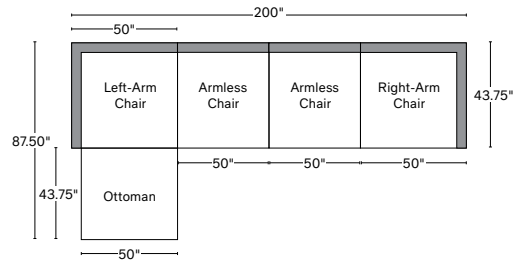

DARIO COLLECTION

All dimensions are given in inches. See the attached "Dimensions Diagram" sheet for more information on the keys used in this chart.

	OVERALL WIDTH [A]	OVERALL DEPTH [B]	OVERALL HEIGHT [C]	FRAME HEIGHT [D]	SEAT HEIGHT [E]	ARM HEIGHT [F]	FOOT HEIGHT [G]	SEAT HEIGHT (FLOOR TO CUSHION SEAM) [H]	SEAT HEIGHT (FLOOR TO FRAME) [I]	INSIDE SEAT WIDTH [J]	INSIDE SEAT DEPTH W/ BACK CUSHION [K]	INSIDE SEAT DEPTH W/O BACK CUSHION [L]	INSIDE BACK HEIGHT W/ SEAT & BACK CUSHIONS [M]	INSIDE BACK HEIGHT W/ SEAT CUSHION [N]	NUMBER OF BACK CUSHIONS	NUMBER OF SEAT CUSHIONS	ACCENT PILLOWS	REGULAR ACCENT PILLOWS DIAMETER	LARGER ACCENT PILLOW DIAMETER	ARM HEIGHT W/ SEAT CUSHION [O]	ARM HEIGHT W/O SEAT CUSHION [P]	ARM WIDTH [Q]	SLEEPER DEPTH OVERALL [R]	SLEEPER DEPTH INSIDE [S]
213CM SOFA	222	111	73	73	44	73	3	-	44	154	-	64	-	-	29	-	-	-	-	-	29	34	-	-
244CM SOFA	254	111	73	73	44	73	3	-	44	185	-	64	-	-	29	-	-	-	-	-	29	34	-	-
274CM SOFA	286	111	73	73	44	73	3	-	44	217	-	64	-	-	29	-	-	-	-	-	29	34	-	-
305CM SOFA	318	111	73	73	44	73	3	-	44	249	-	64	-	-	29	-	-	-	-	-	29	34	-	-
LEFT-ARM CHAIR	127	111	73	73	44	73	3	-	44	93	-	64	-	-	29	-	-	-	-	-	29	34	-	-
RIGHT-ARM CHAIR	127	111	73	73	44	73	3	-	44	93	-	64	-	-	29	-	-	-	-	-	29	34	-	-
ARMLESS CHAIR	127	111	73	73	44	-	3	-	44	127	-	64	-	-	29	-	-	-	-	-	-	-	-	-
CORNER CHAIR	108	111	73	73	44	73	3	-	44	61	-	64	-	-	29	-	-	-	-	-	29	34	-	-
CHAIR	117	111	73	73	44	73	3	-	44	56	-	64	-	-	29	-	-	-	-	-	29	34	-	-
SWIVEL CHAIR	117	111	73	73	44	73	-	-	44	56	-	64	-	-	29	-	-	-	-	-	29	34	-	-
OTTOMAN	127	111	43	43	44	-	3	-	44	127	-	111	-	-	-	-	-	-	-	-	-	-	-	-

UPHOLSTERY DIMENSIONS DIAGRAM

See the "Dimensions Sheet" for the measurements that correspond with the letters below.

RH

MODULAR SOFA

MODULAR SOFA CHAISE

Available in left- and right-arm configurations.

MODULAR L-SECTIONAL