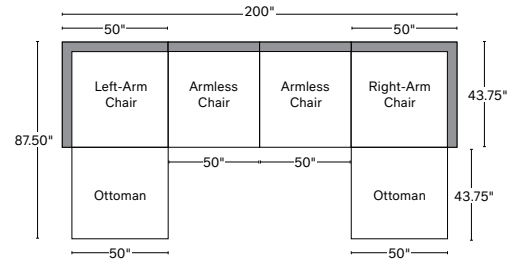

DARIO COLLECTION

All dimensions are given in inches. See the attached "Dimensions Diagram" sheet for more information on the keys used in this chart.

	OVERALL WIDTH [A]	OVERALL DEPTH [B]	OVERALL HEIGHT [C]	FRAME HEIGHT [D]	SEAT HEIGHT [E]	ARM HEIGHT [F]	FOOT HEIGHT [G]	SEAT HEIGHT (FLOOR TO CUSHION SEAM) [H]	SEAT HEIGHT (FLOOR TO FRAME) [I]	INSIDE SEAT WIDTH [J]	INSIDE SEAT DEPTH W/ BACK CUSHION [K]	INSIDE SEAT DEPTH W/O BACK CUSHION [L]	INSIDE BACK HEIGHT W/ SEAT & BACK CUSHIONS [M]	INSIDE BACK HEIGHT W/ SEAT CUSHION [N]	NUMBER OF BACK CUSHIONS	NUMBER OF SEAT CUSHIONS	ACCENT PILLOWS	REGULAR ACCENT PILLOWS DIAMETER	LARGER ACCENT PILLOW DIAMETER	ARM HEIGHT W/ SEAT CUSHION [O]	ARM HEIGHT W/O SEAT CUSHION [P]	ARM WIDTH [Q]	SLEEPER DEPTH OVERALL [R]	SLEEPER DEPTH INSIDE [S]
213CM SOFA	222	111	73	73	44	73	3	-	44	154	-	64	-	-	29	-	-	-	-	-	29	34	-	-
244CM SOFA	254	111	73	73	44	73	3	-	44	185	-	64	-	-	29	-	-	-	-	-	29	34	-	-
274CM SOFA	286	111	73	73	44	73	3	-	44	217	-	64	-	-	29	-	-	-	-	-	29	34	-	-
305CM SOFA	318	111	73	73	44	73	3	-	44	249	-	64	-	-	29	-	-	-	-	-	29	34	-	-
LEFT-ARM CHAIR	127	111	73	73	44	73	3	-	44	93	-	64	-	-	29	-	-	-	-	-	29	34	-	-
RIGHT-ARM CHAIR	127	111	73	73	44	73	3	-	44	93	-	64	-	-	29	-	-	-	-	-	29	34	-	-
ARMLESS CHAIR	127	111	73	73	44	-	3	-	44	127	-	64	-	-	29	-	-	-	-	-	-	-	-	-
CORNER CHAIR	108	111	73	73	44	73	3	-	44	61	-	64	-	-	29	-	-	-	-	-	29	34	-	-
CHAIR	117	111	73	73	44	73	3	-	44	56	-	64	-	-	29	-	-	-	-	-	29	34	-	-
SWIVEL CHAIR	117	111	73	73	44	73	-	-	44	56	-	64	-	-	29	-	-	-	-	-	29	34	-	-
OTTOMAN	127	111	43	43	44	-	3	-	44	127	-	111	-	-	-	-	-	-	-	-	-	-	-	-

UPHOLSTERY DIMENSIONS DIAGRAM

See the "Dimensions Sheet" for the measurements that correspond with the letters below.

RH

MODULAR SOFA

MODULAR SOFA CHAISE

Available in left- and right-arm configurations.

MODULAR L-SECTIONAL

Available in left- and right-arm configurations.

MODULAR U-CHAISE SECTIONAL

MODULAR U-SOFA SECTIONAL