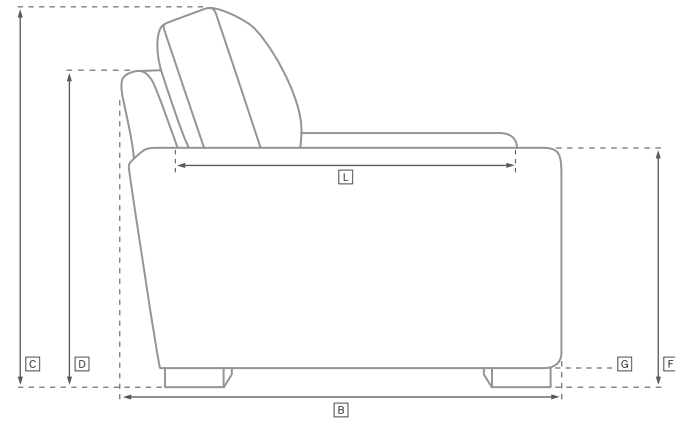

DARIO COLLECTION

All dimensions are given in inches. See the attached "Dimensions Diagram" sheet for more information on the keys used in this chart.

	OVERALL WIDTH [A]	OVERALL DEPTH [B]	OVERALL HEIGHT [C]	FRAME HEIGHT [D]	SEAT HEIGHT [E]	ARM HEIGHT [F]	FOOT HEIGHT [G]	SEAT HEIGHT (FLOOR TO CUSHION SEAM) [H]	SEAT HEIGHT (FLOOR TO FRAME) [I]	INSIDE SEAT WIDTH [J]	INSIDE SEAT DEPTH W/ BACK CUSHION [K]	INSIDE SEAT DEPTH W/O BACK CUSHION [L]	INSIDE BACK HEIGHT W/ SEAT & BACK CUSHIONS [M]	INSIDE BACK HEIGHT W/ SEAT CUSHION [N]	NUMBER OF BACK CUSHIONS	NUMBER OF SEAT CUSHIONS	ACCENT PILLOWS	REGULAR ACCENT PILLOWS DIAMETER	LARGER ACCENT PILLOW DIAMETER	ARM HEIGHT W/ SEAT CUSHION [O]	ARM HEIGHT W/O SEAT CUSHION [P]	ARM WIDTH [Q]	SLEEPER DEPTH OVERALL [R]	SLEEPER DEPTH INSIDE [S]
213CM SOFA	222	111	73	73	44	73	3	-	44	154	-	64	-	-	29	-	-	-	-	-	29	34	-	-
244CM SOFA	254	111	73	73	44	73	3	-	44	185	-	64	-	-	29	-	-	-	-	-	29	34	-	-
274CM SOFA	286	111	73	73	44	73	3	-	44	217	-	64	-	-	29	-	-	-	-	-	29	34	-	-
305CM SOFA	318	111	73	73	44	73	3	-	44	249	-	64	-	-	29	-	-	-	-	-	29	34	-	-
LEFT-ARM CHAIR	127	111	73	73	44	73	3	-	44	93	-	64	-	-	29	-	-	-	-	-	29	34	-	-
RIGHT-ARM CHAIR	127	111	73	73	44	73	3	-	44	93	-	64	-	-	29	-	-	-	-	-	29	34	-	-
ARMLESS CHAIR	127	111	73	73	44	-	3	-	44	127	-	64	-	-	29	-	-	-	-	-	-	-	-	-
CORNER CHAIR	108	111	73	73	44	73	3	-	44	61	-	64	-	-	29	-	-	-	-	-	29	34	-	-
CHAIR	117	111	73	73	44	73	3	-	44	56	-	64	-	-	29	-	-	-	-	-	29	34	-	-
SWIVEL CHAIR	117	111	73	73	44	73	-	-	44	56	-	64	-	-	29	-	-	-	-	-	29	34	-	-
OTTOMAN	127	111	43	43	44	-	3	-	44	127	-	111	-	-	-	-	-	-	-	-	-	-	-	-

UPHOLSTERY DIMENSIONS DIAGRAM

See the "Dimensions Sheet" for the measurements that correspond with the letters below.

RH

MODULAR SOFA

MODULAR SOFA CHAISE

Available in left- and right-arm configurations.

MODULAR L-SECTIONAL

Available in left- and right-arm configurations.

MODULAR U-CHAISE SECTIONAL

MODULAR U-SOFA SECTIONAL