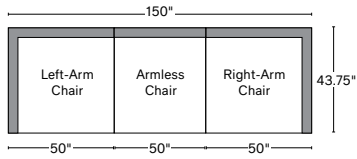

DARIO COLLECTION

All dimensions are given in inches. See the attached "Dimensions Diagram" sheet for more information on the keys used in this chart.

	OVERALL WIDTH [A]	OVERALL DEPTH [B]	OVERALL HEIGHT [C]	FRAME HEIGHT [D]	SEAT HEIGHT [E]	ARM HEIGHT [F]	FOOT HEIGHT [G]	SEAT HEIGHT (FLOOR TO CUSHION SEAM) [H]	SEAT HEIGHT (FLOOR TO FRAME) [I]	INSIDE SEAT WIDTH [J]	INSIDE SEAT DEPTH W/ BACK CUSHION [K]	INSIDE SEAT DEPTH W/O BACK CUSHION [L]	INSIDE BACK HEIGHT W/ SEAT & BACK CUSHIONS [M]	INSIDE BACK HEIGHT W/ SEAT CUSHION [N]	NUMBER OF BACK CUSHIONS	NUMBER OF SEAT CUSHIONS	ACCENT PILLOWS	REGULAR ACCENT PILLOWS DIAMETER	LARGER ACCENT PILLOW DIAMETER	ARM HEIGHT W/ SEAT CUSHION [O]	ARM HEIGHT W/O SEAT CUSHION [P]	ARM WIDTH [Q]	SLEEPER DEPTH OVERALL [R]	SLEEPER DEPTH INSIDE [S]
213CM SOFA	222	111	73	73	44	73	3	-	44	154	-	64	-	-	29	-	-	-	-	-	29	34	-	-
244CM SOFA	254	111	73	73	44	73	3	-	44	185	-	64	-	-	29	-	-	-	-	-	29	34	-	-
274CM SOFA	286	111	73	73	44	73	3	-	44	217	-	64	-	-	29	-	-	-	-	-	29	34	-	-
305CM SOFA	318	111	73	73	44	73	3	-	44	249	-	64	-	-	29	-	-	-	-	-	29	34	-	-
LEFT-ARM CHAIR	127	111	73	73	44	73	3	-	44	93	-	64	-	-	29	-	-	-	-	-	29	34	-	-
RIGHT-ARM CHAIR	127	111	73	73	44	73	3	-	44	93	-	64	-	-	29	-	-	-	-	-	29	34	-	-
ARMLESS CHAIR	127	111	73	73	44	-	3	-	44	127	-	64	-	-	29	-	-	-	-	-	-	-	-	-
CORNER CHAIR	108	111	73	73	44	73	3	-	44	61	-	64	-	-	29	-	-	-	-	-	29	34	-	-
CHAIR	117	111	73	73	44	73	3	-	44	56	-	64	-	-	29	-	-	-	-	-	29	34	-	-
SWIVEL CHAIR	117	111	73	73	44	73	-	-	44	56	-	64	-	-	29	-	-	-	-	-	29	34	-	-
OTTOMAN	127	111	43	43	44	-	3	-	44	127	-	111	-	-	-	-	-	-	-	-	-	-	-	-

UPHOLSTERY DIMENSIONS DIAGRAM

See the "Dimensions Sheet" for the measurements that correspond with the letters below.

RH

MODULAR SOFA

MODULAR SOFA CHAISE

Available in left- and right-arm configurations.

MODULAR L-SECTIONAL

Available in left- and right-arm configurations.

MODULAR U-CHAISE SECTIONAL

MODULAR U-SOFA SECTIONAL