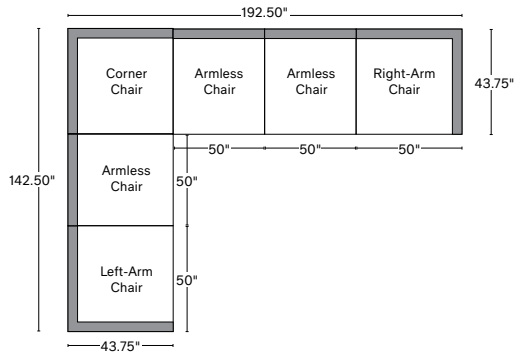

MODULAR L-SECTIONAL

Available in left- and right-arm configurations.