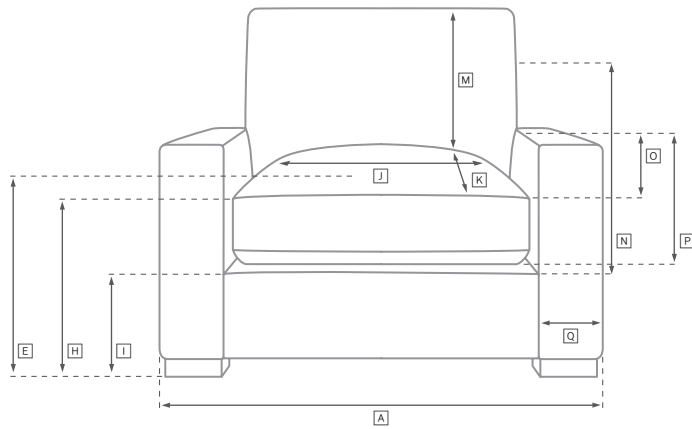

DARIO COLLECTION

All dimensions are given in inches. See the attached "Dimensions Diagram" sheet for more information on the keys used in this chart.

	OVERALL WIDTH [A]	OVERALL DEPTH [B]	OVERALL HEIGHT [C]	FRAME HEIGHT [D]	SEAT HEIGHT [E]	ARM HEIGHT [F]	FOOT HEIGHT [G]	SEAT HEIGHT (FLOOR TO CUSHION SEAM) [H]	SEAT HEIGHT (FLOOR TO FRAME) [I]	INSIDE SEAT WIDTH [J]	INSIDE SEAT DEPTH W/ BACK CUSHION [K]	INSIDE SEAT DEPTH W/O BACK CUSHION [L]	INSIDE BACK HEIGHT W/ SEAT & BACK CUSHIONS [M]	INSIDE BACK HEIGHT W/ SEAT CUSHION [N]	NUMBER OF BACK CUSHIONS	NUMBER OF SEAT CUSHIONS	ACCENT PILLOWS	REGULAR ACCENT PILLOWS DIAMETER	LARGER ACCENT PILLOW DIAMETER	ARM HEIGHT W/ SEAT CUSHION [O]	ARM HEIGHT W/O SEAT CUSHION [P]	ARM WIDTH [Q]	SLEEPER DEPTH OVERALL [R]	SLEEPER DEPTH INSIDE [S]
213CM SOFA	222	111	73	73	44	73	3	-	44	154	-	64	-	-	29	-	-	-	-	-	29	34	-	-
244CM SOFA	254	111	73	73	44	73	3	-	44	185	-	64	-	-	29	-	-	-	-	-	29	34	-	-
274CM SOFA	286	111	73	73	44	73	3	-	44	217	-	64	-	-	29	-	-	-	-	-	29	34	-	-
305CM SOFA	318	111	73	73	44	73	3	-	44	249	-	64	-	-	29	-	-	-	-	-	29	34	-	-
LEFT-ARM CHAIR	127	111	73	73	44	73	3	-	44	93	-	64	-	-	29	-	-	-	-	-	29	34	-	-
RIGHT-ARM CHAIR	127	111	73	73	44	73	3	-	44	93	-	64	-	-	29	-	-	-	-	-	29	34	-	-
ARMLESS CHAIR	127	111	73	73	44	-	3	-	44	127	-	64	-	-	29	-	-	-	-	-	-	-	-	-
CORNER CHAIR	108	111	73	73	44	73	3	-	44	61	-	64	-	-	29	-	-	-	-	-	29	34	-	-
CHAIR	117	111	73	73	44	73	3	-	44	56	-	64	-	-	29	-	-	-	-	-	29	34	-	-
SWIVEL CHAIR	117	111	73	73	44	73	-	-	44	56	-	64	-	-	29	-	-	-	-	-	29	34	-	-
OTTOMAN	127	111	43	43	44	-	3	-	44	127	-	111	-	-	-	-	-	-	-	-	-	-	-	-

UPHOLSTERY DIMENSIONS DIAGRAM

See the "Dimensions Sheet" for the measurements that correspond with the letters below.

RH

MODULAR SOFA

MODULAR SOFA CHAISE

Available in left- and right-arm configurations.

MODULAR L-SECTIONAL