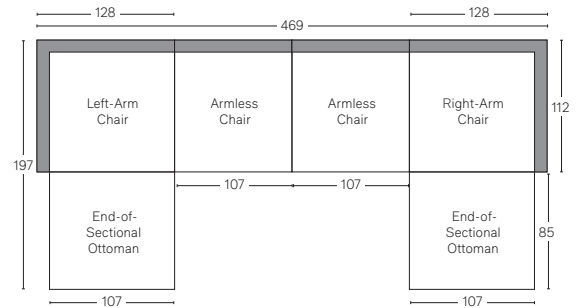

MODULAR U-CHAISE SECTIONAL