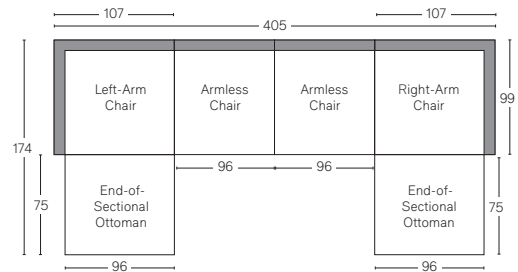

MODULAR U-CHAISE SECTIONAL