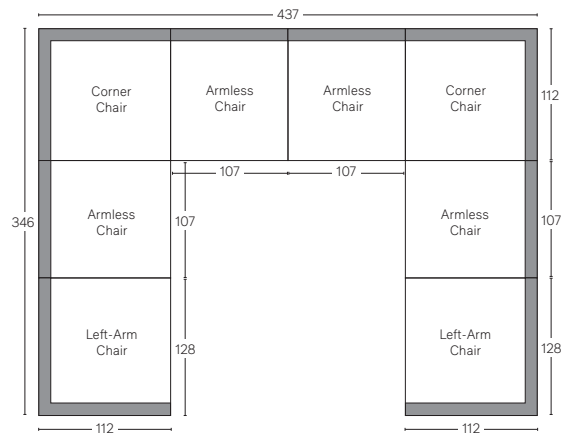

UPHOLSTERY DIMENSIONS DIAGRAM

See the "Dimensions Sheet" for the measurements that correspond with the letters below.

BURANO MODULAR COLLECTION - CLASSIC DEPTH 99cm

All dimensions given in centimeters.

RH

Available in left- and right-arm configurations.

BURANO MODULAR COLLECTION - LUXE DEPTH 112cm

All dimensions given in centimeters.

RH

MODULAR SOFA

MODULAR SOFA CHAISE

Available in left- and right-arm configurations.

MODULAR L-SECTIONAL

Available in left- and right-arm configurations.

MODULAR U-CHAISE SECTIONAL

MODULAR U-SOFA SECTIONAL

MODULAR U-SOFA CHAISE SECTIONAL

Available in left- and right-arm configurations.