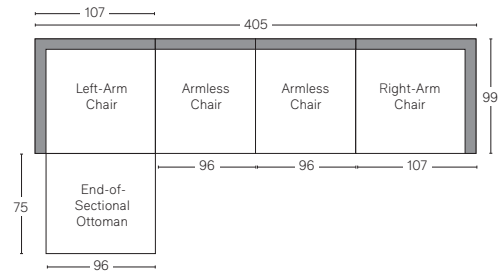

MODULAR SOFA CHAISE

Available in left- and right-arm configurations.