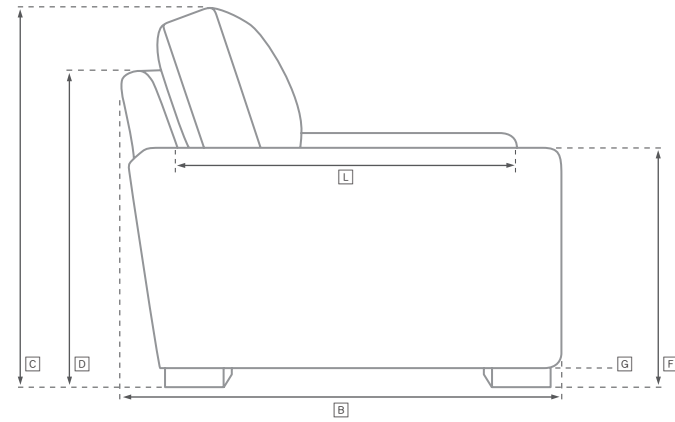

BURANO MODULAR COLLECTION

All dimensions are given in cm; all weights are given in kg. See the attached "Dimensions Diagram" sheet for more information on the keys used in this chart.

	A	B	C	D	E	F	G	H	I	J	K	L													
	OVERALL WIDTH	OVERALL DEPTH	OVERALL HEIGHT	FRAME HEIGHT	SEAT HEIGHT	ARM HEIGHT	FOOT HEIGHT	SEAT HEIGHT (FLOOR TO CUSHION SEAM)	SEAT HEIGHT (FLOOR TO FRAME)	INSIDE SEAT WIDTH	INSIDE SEAT DEPTH W/ BACK CUSHION	INSIDE SEAT DEPTH W/O BACK CUSHION	INSIDE BACK HEIGHT W/ SEAT & BACK CUSHIONS	INSIDE BACK HEIGHT W/ SEAT CUSHION	INSIDE BACK HEIGHT W/O SEAT OR BACK CUSHION	# OF BACK CUSHIONS	# OF SEAT CUSHIONS	ACCENT PILLOWS	REGULAR ACCENT PILLOWS DIAMETER	LARGER ACCENT PILLOW DIAMETER	ARM HEIGHT W/ SEAT CUSHION	ARM HEIGHT W/O SEAT CUSHION	ARM WIDTH	SLEEPER DEPTH OVERALL	SLEEPER DEPTH INSIDE
CLASSIC ARMLESS CHAIR	96	99	67	67	43	-	3	38	38	96	73	-	25	25	-	-	-	0	-	-	-	-	-	-	-
LUXE ARMLESS CHAIR	107	112	67	67	43	-	3	38	38	107	83	-	25	25	-	-	-	0	-	-	-	-	-	-	-
CLASSIC LEFT-ARM CHAIR	113	99	67	67	43	55	3	38	38	91	73	-	25	25	-	-	-	0	-	-	11	-	22	-	-
LUXE LEFT-ARM CHAIR	128	112	67	67	43	55	3	38	38	103	83	-	25	25	-	-	-	0	-	-	11	-	22	-	-
CLASSIC RIGHT-ARM CHAIR	113	99	67	67	43	55	3	38	38	91	73	-	25	25	-	-	-	0	-	-	11	-	22	-	-
LUXE RIGHT-ARM CHAIR	128	112	67	67	43	55	3	38	38	103	83	-	25	25	-	-	-	0	-	-	11	-	22	-	-
CLASSIC END-OF-SECTIONAL OTTOMAN	95	75	43	38	43	-	3	38	38	95	-	-	-	-	-	-	-	0	-	-	-	-	-	-	-
LUXE END-OF-SECTIONAL OTTOMAN	107	85	43	38	43	-	3	38	38	85	-	-	-	-	-	-	-	0	-	-	-	-	-	-	-

UPHOLSTERY DIMENSIONS DIAGRAM

See the "Dimensions Sheet" for the measurements that correspond with the letters below.

BURANO MODULAR COLLECTION - CLASSIC DEPTH 99cm

All dimensions given in centimeters.

RH

Available in left- and right-arm configurations.

BURANO MODULAR COLLECTION - LUXE DEPTH 112cm

All dimensions given in centimeters.

RH

MODULAR SOFA

MODULAR SOFA CHAISE

Available in left- and right-arm configurations.