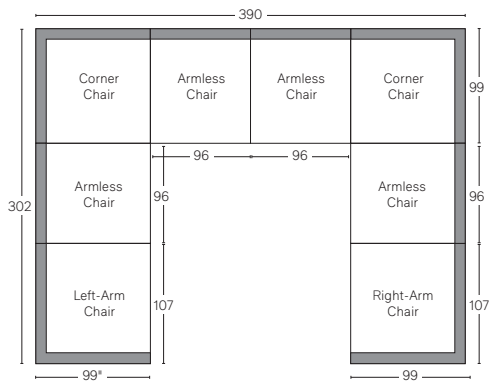

MODULAR U-SOFA SECTIONAL