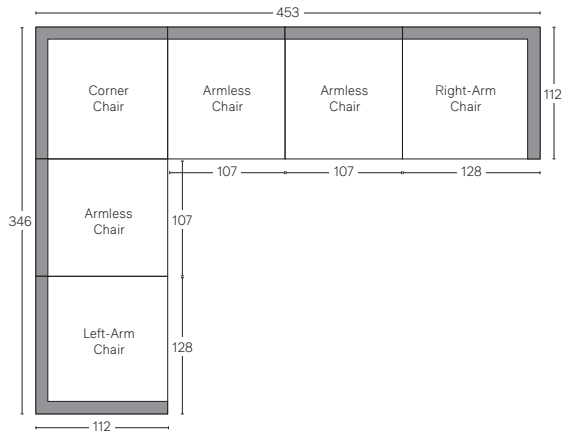

MODULAR L-SECTIONAL

Available in left- and right-arm configurations.