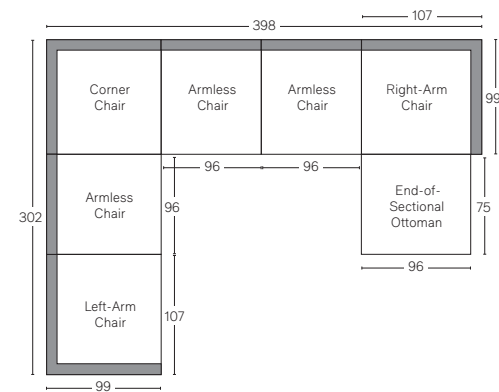

BURANO MODULAR COLLECTION

All dimensions are given in cm; all weights are given in kg. See the attached "Dimensions Diagram" sheet for more information on the keys used in this chart.

	A	B	C	D	E	F	G	H	I	J	K	L													
	OVERALL WIDTH	OVERALL DEPTH	OVERALL HEIGHT	FRAME HEIGHT	SEAT HEIGHT	ARM HEIGHT	FOOT HEIGHT	SEAT HEIGHT (FLOOR TO CUSHION SEAM)	SEAT HEIGHT (FLOOR TO FRAME)	INSIDE SEAT WIDTH	INSIDE SEAT DEPTH W/ BACK CUSHION	INSIDE SEAT DEPTH W/O BACK CUSHION	INSIDE BACK HEIGHT W/ SEAT & BACK CUSHIONS	INSIDE BACK HEIGHT W/ SEAT CUSHION	INSIDE BACK HEIGHT W/O SEAT OR BACK CUSHION	# OF BACK CUSHIONS	# OF SEAT CUSHIONS	ACCENT PILLOWS	REGULAR ACCENT PILLOWS DIAMETER	LARGER ACCENT PILLOW DIAMETER	ARM HEIGHT W/ SEAT CUSHION	ARM HEIGHT W/O SEAT CUSHION	ARM WIDTH	SLEEPER DEPTH OVERALL	SLEEPER DEPTH INSIDE
CLASSIC ARMLESS CHAIR	96	99	67	67	43	-	3	38	38	96	73	-	25	25	-	-	-	0	-	-	-	-	-	-	-
LUXE ARMLESS CHAIR	107	112	67	67	43	-	3	38	38	107	83	-	25	25	-	-	-	0	-	-	-	-	-	-	-
CLASSIC LEFT-ARM CHAIR	113	99	67	67	43	55	3	38	38	91	73	-	25	25	-	-	-	0	-	-	11	-	22	-	-
LUXE LEFT-ARM CHAIR	128	112	67	67	43	55	3	38	38	103	83	-	25	25	-	-	-	0	-	-	11	-	22	-	-
CLASSIC RIGHT-ARM CHAIR	113	99	67	67	43	55	3	38	38	91	73	-	25	25	-	-	-	0	-	-	11	-	22	-	-
LUXE RIGHT-ARM CHAIR	128	112	67	67	43	55	3	38	38	103	83	-	25	25	-	-	-	0	-	-	11	-	22	-	-
CLASSIC END-OF-SECTIONAL OTTOMAN	95	75	43	38	43	-	3	38	38	95	-	-	-	-	-	-	-	0	-	-	-	-	-	-	-
LUXE END-OF-SECTIONAL OTTOMAN	107	85	43	38	43	-	3	38	38	85	-	-	-	-	-	-	-	0	-	-	-	-	-	-	-

UPHOLSTERY DIMENSIONS DIAGRAM

See the "Dimensions Sheet" for the measurements that correspond with the letters below.

BURANO MODULAR COLLECTION - CLASSIC DEPTH 99cm

All dimensions given in centimeters.

RH

Available in left- and right-arm configurations.

BURANO MODULAR COLLECTION - LUXE DEPTH 112cm

All dimensions given in centimeters.

RH

MODULAR SOFA

MODULAR SOFA CHAISE

Available in left- and right-arm configurations.