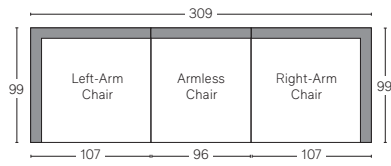

BURANO MODULAR COLLECTION - CLASSIC DEPTH 99cm

All dimensions given in centimeters.

RH

MODULAR SOFA