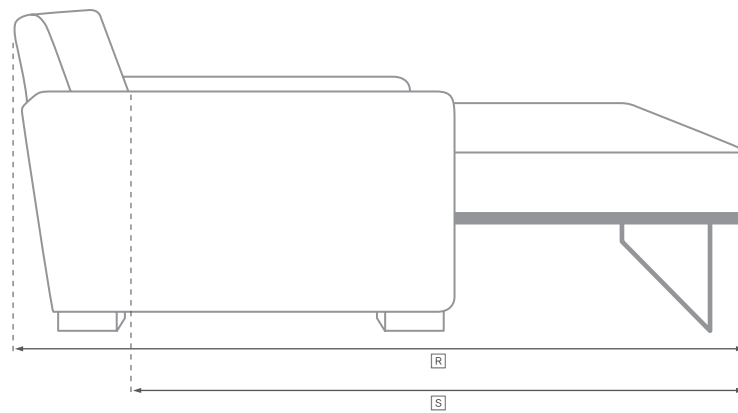

BURANO MODULAR COLLECTION

All dimensions are given in cm; all weights are given in kg. See the attached "Dimensions Diagram" sheet for more information on the keys used in this chart.

	A	B	C	D	E	F	G	H	I	J	K	L													
	OVERALL WIDTH	OVERALL DEPTH	OVERALL HEIGHT	FRAME HEIGHT	SEAT HEIGHT	ARM HEIGHT	FOOT HEIGHT	SEAT HEIGHT (FLOOR TO CUSHION SEAM)	SEAT HEIGHT (FLOOR TO FRAME)	INSIDE SEAT WIDTH	INSIDE SEAT DEPTH W/ BACK CUSHION	INSIDE SEAT DEPTH W/O BACK CUSHION	INSIDE BACK HEIGHT W/ SEAT & BACK CUSHIONS	INSIDE BACK HEIGHT W/ SEAT CUSHION	INSIDE BACK HEIGHT W/O SEAT OR BACK CUSHION	# OF BACK CUSHIONS	# OF SEAT CUSHIONS	ACCENT PILLOWS	REGULAR ACCENT PILLOWS DIAMETER	LARGER ACCENT PILLOW DIAMETER	ARM HEIGHT W/ SEAT CUSHION	ARM HEIGHT W/O SEAT CUSHION	ARM WIDTH	SLEEPER DEPTH OVERALL	SLEEPER DEPTH INSIDE
CLASSIC ARMLESS CHAIR	96	99	67	67	43	-	3	38	38	96	73	-	25	25	-	-	-	0	-	-	-	-	-	-	-
LUXE ARMLESS CHAIR	107	112	67	67	43	-	3	38	38	107	83	-	25	25	-	-	-	0	-	-	-	-	-	-	-
CLASSIC LEFT-ARM CHAIR	113	99	67	67	43	55	3	38	38	91	73	-	25	25	-	-	-	0	-	-	11	-	22	-	-
LUXE LEFT-ARM CHAIR	128	112	67	67	43	55	3	38	38	103	83	-	25	25	-	-	-	0	-	-	11	-	22	-	-
CLASSIC RIGHT-ARM CHAIR	113	99	67	67	43	55	3	38	38	91	73	-	25	25	-	-	-	0	-	-	11	-	22	-	-
LUXE RIGHT-ARM CHAIR	128	112	67	67	43	55	3	38	38	103	83	-	25	25	-	-	-	0	-	-	11	-	22	-	-
CLASSIC END-OF-SECTIONAL OTTOMAN	95	75	43	38	43	-	3	38	38	95	-	-	-	-	-	-	-	0	-	-	-	-	-	-	-
LUXE END-OF-SECTIONAL OTTOMAN	107	85	43	38	43	-	3	38	38	85	-	-	-	-	-	-	-	0	-	-	-	-	-	-	-

UPHOLSTERY DIMENSIONS DIAGRAM

See the "Dimensions Sheet" for the measurements that correspond with the letters below.

BURANO MODULAR COLLECTION - CLASSIC DEPTH 99cm

All dimensions given in centimeters.

RH

Available in left- and right-arm configurations.

BURANO MODULAR COLLECTION - LUXE DEPTH 112cm

All dimensions given in centimeters.

RH

MODULAR SOFA

MODULAR SOFA CHAISE

Available in left- and right-arm configurations.