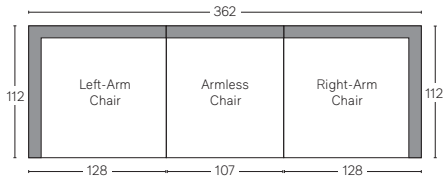

BURANO MODULAR COLLECTION

All dimensions are given in cm; all weights are given in kg. See the attached "Dimensions Diagram" sheet for more information on the keys used in this chart.

	A	B	C	D	E	F	G	H	I	J	K	L													
	OVERALL WIDTH	OVERALL DEPTH	OVERALL HEIGHT	FRAME HEIGHT	SEAT HEIGHT	ARM HEIGHT	FOOT HEIGHT	SEAT HEIGHT (FLOOR TO CUSHION SEAM)	SEAT HEIGHT (FLOOR TO FRAME)	INSIDE SEAT WIDTH	INSIDE SEAT DEPTH W/ BACK CUSHION	INSIDE SEAT DEPTH W/O BACK CUSHION	INSIDE BACK HEIGHT W/ SEAT & BACK CUSHIONS	INSIDE BACK HEIGHT W/ SEAT CUSHION	INSIDE BACK HEIGHT W/O SEAT OR BACK CUSHION	# OF BACK CUSHIONS	# OF SEAT CUSHIONS	ACCENT PILLOWS	REGULAR ACCENT PILLOWS DIAMETER	LARGER ACCENT PILLOW DIAMETER	ARM HEIGHT W/ SEAT CUSHION	ARM HEIGHT W/O SEAT CUSHION	ARM WIDTH	SLEEPER DEPTH OVERALL	SLEEPER DEPTH INSIDE
CLASSIC ARMLESS CHAIR	96	99	67	67	43	-	3	38	38	96	73	-	25	25	-	-	-	0	-	-	-	-	-	-	-
LUXE ARMLESS CHAIR	107	112	67	67	43	-	3	38	38	107	83	-	25	25	-	-	-	0	-	-	-	-	-	-	-
CLASSIC LEFT-ARM CHAIR	113	99	67	67	43	55	3	38	38	91	73	-	25	25	-	-	-	0	-	-	11	-	22	-	-
LUXE LEFT-ARM CHAIR	128	112	67	67	43	55	3	38	38	103	83	-	25	25	-	-	-	0	-	-	11	-	22	-	-
CLASSIC RIGHT-ARM CHAIR	113	99	67	67	43	55	3	38	38	91	73	-	25	25	-	-	-	0	-	-	11	-	22	-	-
LUXE RIGHT-ARM CHAIR	128	112	67	67	43	55	3	38	38	103	83	-	25	25	-	-	-	0	-	-	11	-	22	-	-
CLASSIC END-OF-SECTIONAL OTTOMAN	95	75	43	38	43	-	3	38	38	95	-	-	-	-	-	-	-	0	-	-	-	-	-	-	-
LUXE END-OF-SECTIONAL OTTOMAN	107	85	43	38	43	-	3	38	38	85	-	-	-	-	-	-	-	0	-	-	-	-	-	-	-

UPHOLSTERY DIMENSIONS DIAGRAM

See the "Dimensions Sheet" for the measurements that correspond with the letters below.

BURANO MODULAR COLLECTION - CLASSIC DEPTH 99cm

All dimensions given in centimeters.

RH

Available in left- and right-arm configurations.

BURANO MODULAR COLLECTION - LUXE DEPTH 112cm

All dimensions given in centimeters.

RH

MODULAR SOFA

MODULAR SOFA CHAISE

Available in left- and right-arm configurations.