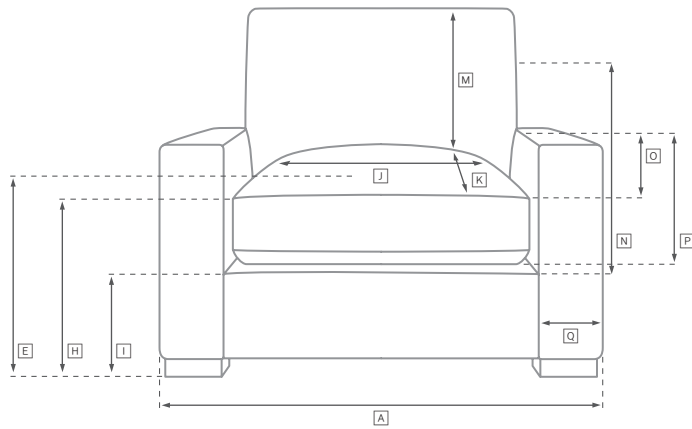

BURANO MODULAR COLLECTION

All dimensions are given in cm; all weights are given in kg. See the attached "Dimensions Diagram" sheet for more information on the keys used in this chart.

	A	B	C	D	E	F	G	H	I	J	K	L													
	OVERALL WIDTH	OVERALL DEPTH	OVERALL HEIGHT	FRAME HEIGHT	SEAT HEIGHT	ARM HEIGHT	FOOT HEIGHT	SEAT HEIGHT (FLOOR TO CUSHION SEAM)	SEAT HEIGHT (FLOOR TO FRAME)	INSIDE SEAT WIDTH	INSIDE SEAT DEPTH W/ BACK CUSHION	INSIDE SEAT DEPTH W/O BACK CUSHION	INSIDE BACK HEIGHT W/ SEAT & BACK CUSHIONS	INSIDE BACK HEIGHT W/ SEAT CUSHION	INSIDE BACK HEIGHT W/O SEAT OR BACK CUSHION	# OF BACK CUSHIONS	# OF SEAT CUSHIONS	ACCENT PILLOWS	REGULAR ACCENT PILLOWS DIAMETER	LARGER ACCENT PILLOW DIAMETER	ARM HEIGHT W/ SEAT CUSHION	ARM HEIGHT W/O SEAT CUSHION	ARM WIDTH	SLEEPER DEPTH OVERALL	SLEEPER DEPTH INSIDE
CLASSIC ARMLESS CHAIR	96	99	67	67	43	-	3	38	38	96	73	-	25	25	-	-	-	0	-	-	-	-	-	-	-
LUXE ARMLESS CHAIR	107	112	67	67	43	-	3	38	38	107	83	-	25	25	-	-	-	0	-	-	-	-	-	-	-
CLASSIC LEFT-ARM CHAIR	113	99	67	67	43	55	3	38	38	91	73	-	25	25	-	-	-	0	-	-	11	-	22	-	-
LUXE LEFT-ARM CHAIR	128	112	67	67	43	55	3	38	38	103	83	-	25	25	-	-	-	0	-	-	11	-	22	-	-
CLASSIC RIGHT-ARM CHAIR	113	99	67	67	43	55	3	38	38	91	73	-	25	25	-	-	-	0	-	-	11	-	22	-	-
LUXE RIGHT-ARM CHAIR	128	112	67	67	43	55	3	38	38	103	83	-	25	25	-	-	-	0	-	-	11	-	22	-	-
CLASSIC END-OF-SECTIONAL OTTOMAN	95	75	43	38	43	-	3	38	38	95	-	-	-	-	-	-	-	0	-	-	-	-	-	-	-
LUXE END-OF-SECTIONAL OTTOMAN	107	85	43	38	43	-	3	38	38	85	-	-	-	-	-	-	-	0	-	-	-	-	-	-	-

UPHOLSTERY DIMENSIONS DIAGRAM

See the "Dimensions Sheet" for the measurements that correspond with the letters below.

BURANO MODULAR COLLECTION - CLASSIC DEPTH 99cm

All dimensions given in centimeters.

RH

Available in left- and right-arm configurations.

BURANO MODULAR COLLECTION - LUXE DEPTH 112cm

All dimensions given in centimeters.

RH

MODULAR SOFA

MODULAR SOFA CHAISE

Available in left- and right-arm configurations.