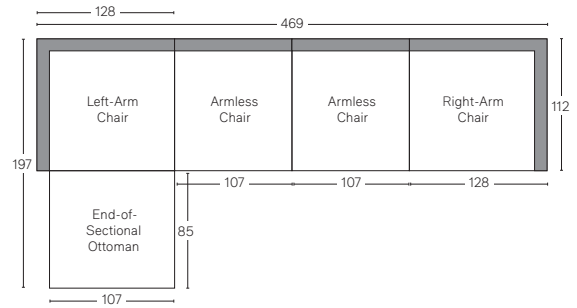

BURANO MODULAR COLLECTION

All dimensions are given in cm; all weights are given in kg. See the attached "Dimensions Diagram" sheet for more information on the keys used in this chart.

	A	B	C	D	E	F	G	H	I	J	K	L													
	OVERALL WIDTH	OVERALL DEPTH	OVERALL HEIGHT	FRAME HEIGHT	SEAT HEIGHT	ARM HEIGHT	FOOT HEIGHT	SEAT HEIGHT (FLOOR TO CUSHION SEAM)	SEAT HEIGHT (FLOOR TO FRAME)	INSIDE SEAT WIDTH	INSIDE SEAT DEPTH W/ BACK CUSHION	INSIDE SEAT DEPTH W/O BACK CUSHION	INSIDE BACK HEIGHT W/ SEAT & BACK CUSHIONS	INSIDE BACK HEIGHT W/ SEAT CUSHION	INSIDE BACK HEIGHT W/O SEAT OR BACK CUSHION	# OF BACK CUSHIONS	# OF SEAT CUSHIONS	ACCENT PILLOWS	REGULAR ACCENT PILLOWS DIAMETER	LARGER ACCENT PILLOW DIAMETER	ARM HEIGHT W/ SEAT CUSHION	ARM HEIGHT W/O SEAT CUSHION	ARM WIDTH	SLEEPER DEPTH OVERALL	SLEEPER DEPTH INSIDE
CLASSIC ARMLESS CHAIR	96	99	67	67	43	-	3	38	38	96	73	-	25	25	-	-	-	0	-	-	-	-	-	-	-
LUXE ARMLESS CHAIR	107	112	67	67	43	-	3	38	38	107	83	-	25	25	-	-	-	0	-	-	-	-	-	-	-
CLASSIC LEFT-ARM CHAIR	113	99	67	67	43	55	3	38	38	91	73	-	25	25	-	-	-	0	-	-	11	-	22	-	-
LUXE LEFT-ARM CHAIR	128	112	67	67	43	55	3	38	38	103	83	-	25	25	-	-	-	0	-	-	11	-	22	-	-
CLASSIC RIGHT-ARM CHAIR	113	99	67	67	43	55	3	38	38	91	73	-	25	25	-	-	-	0	-	-	11	-	22	-	-
LUXE RIGHT-ARM CHAIR	128	112	67	67	43	55	3	38	38	103	83	-	25	25	-	-	-	0	-	-	11	-	22	-	-
CLASSIC END-OF-SECTIONAL OTTOMAN	95	75	43	38	43	-	3	38	38	95	-	-	-	-	-	-	-	0	-	-	-	-	-	-	-
LUXE END-OF-SECTIONAL OTTOMAN	107	85	43	38	43	-	3	38	38	85	-	-	-	-	-	-	-	0	-	-	-	-	-	-	-

UPHOLSTERY DIMENSIONS DIAGRAM

See the "Dimensions Sheet" for the measurements that correspond with the letters below.

BURANO MODULAR COLLECTION - CLASSIC DEPTH 99cm

All dimensions given in centimeters.

RH

Available in left- and right-arm configurations.

BURANO MODULAR COLLECTION - LUXE DEPTH 112cm

All dimensions given in centimeters.

RH

MODULAR SOFA

MODULAR SOFA CHAISE

Available in left- and right-arm configurations.