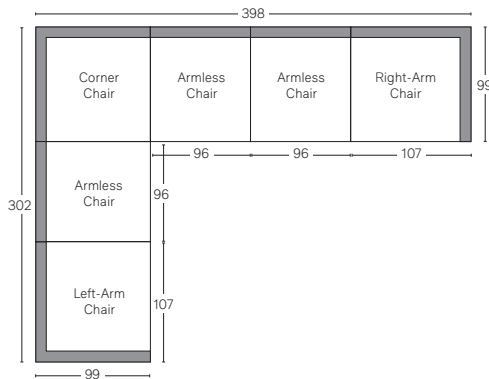

MODULAR L-SECTIONAL

Available in left- and right-arm configurations.