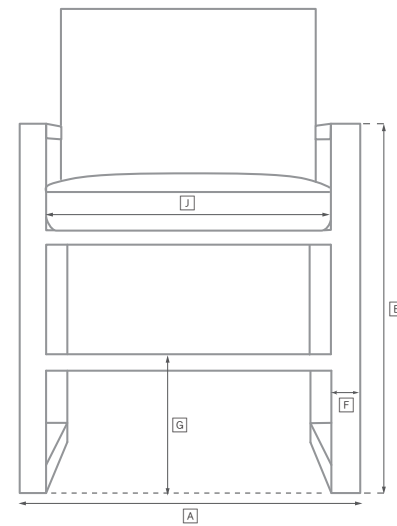

# MESA TEAK SEATING COLLECTION

All dimensions are given in cm; all weights are given in kg. See the attached "Dimensions Diagram" sheet for more information on the keys used in this chart.

	OVERALL WIDTH A	OVERALL DEPTH B	OVERALL HEIGHT W/ CUSHION C	FRAME HEIGHT D	ARM HEIGHT E	ARM WIDTH F	FOOT HEIGHT G	SEAT HEIGHT W/ CUSHION H	SEAT HEIGHT (FLOOR TO FRAME) I	INSIDE SEAT WIDTH J	INSIDE SEAT DEPTH K	# OF BACK CUSHIONS	# OF SEAT CUSHIONS	WEIGHT
183CM SOFA	183	90	76	71	56	4	22	38	28	175	58	2	2	-
229CM SOFA	229	90	76	71	56	4	22	38	28	220	58	2	2	-
274CM SOFA	274	90	76	71	56	4	22	38	28	266	58	2	2	-
LOUNGE CHAIR	79	90	76	71	56	4	22	38	28	70	58	1	1	-
OTTOMAN	70	69	38	28	-	-	22	38	28	70	69	0	1	-
CHAISE	79	211	86	81	45	4	20	33	25	70	126	1	1	-
DINING ARMCHAIR	58	57	81	81	64	4	-	50	45	51	42	1	1	-

# OUTDOOR SEATING DIMENSIONS DIAGRAM

See the "Dimensions Sheet" for the measurements that correspond with the letters below.

# OUTDOOR SEATING DIMENSIONS DIAGRAM

See the "Dimensions Sheet" for the measurements that correspond with the letters below.

RH