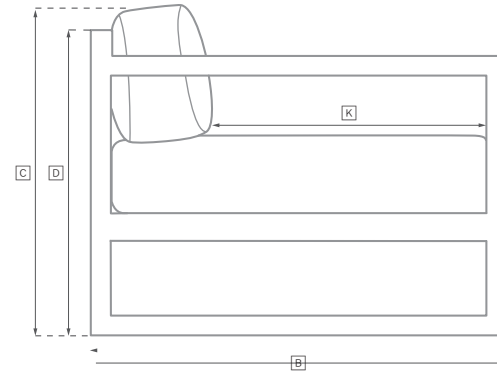

# MESA TEAK SEATING COLLECTION

All dimensions are given in cm; all weights are given in kg. See the attached "Dimensions Diagram" sheet for more information on the keys used in this chart.

	OVERALL WIDTH A	OVERALL DEPTH B	OVERALL HEIGHT W/ CUSHION C	FRAME HEIGHT D	ARM HEIGHT E	ARM WIDTH F	FOOT HEIGHT G	SEAT HEIGHT W/ CUSHION H	SEAT HEIGHT (FLOOR TO FRAME) I	INSIDE SEAT WIDTH J	INSIDE SEAT DEPTH K	# OF BACK CUSHIONS	# OF SEAT CUSHIONS	WEIGHT
183CM SOFA	183	90	76	71	56	4	22	38	28	175	58	2	2	-
229CM SOFA	229	90	76	71	56	4	22	38	28	220	58	2	2	-
274CM SOFA	274	90	76	71	56	4	22	38	28	266	58	2	2	-
LOUNGE CHAIR	79	90	76	71	56	4	22	38	28	70	58	1	1	-
OTTOMAN	70	69	38	28	-	-	22	38	28	70	69	0	1	-
CHAISE	79	211	86	81	45	4	20	33	25	70	126	1	1	-
DINING ARMCHAIR	58	57	81	81	64	4	-	50	45	51	42	1	1	-

# OUTDOOR SEATING DIMENSIONS DIAGRAM

See the "Dimensions Sheet" for the measurements that correspond with the letters below.

# OUTDOOR SEATING DIMENSIONS DIAGRAM

See the "Dimensions Sheet" for the measurements that correspond with the letters below.

RH