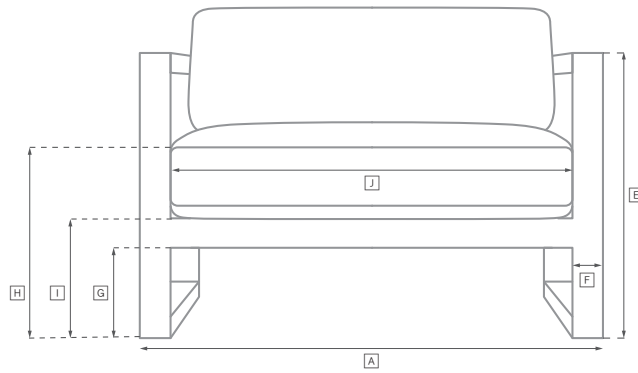

# MESA TEAK SEATING COLLECTION

All dimensions are given in cm; all weights are given in kg. See the attached "Dimensions Diagram" sheet for more information on the keys used in this chart.

	OVERALL WIDTH A	OVERALL DEPTH B	OVERALL HEIGHT W/ CUSHION C	FRAME HEIGHT D	ARM HEIGHT E	ARM WIDTH F	FOOT HEIGHT G	SEAT HEIGHT W/ CUSHION H	SEAT HEIGHT (FLOOR TO FRAME) I	INSIDE SEAT WIDTH J	INSIDE SEAT DEPTH K	# OF BACK CUSHIONS	# OF SEAT CUSHIONS	WEIGHT
183CM SOFA	183	90	76	71	56	4	22	38	28	175	58	2	2	-
229CM SOFA	229	90	76	71	56	4	22	38	28	220	58	2	2	-
274CM SOFA	274	90	76	71	56	4	22	38	28	266	58	2	2	-
LOUNGE CHAIR	79	90	76	71	56	4	22	38	28	70	58	1	1	-
OTTOMAN	70	69	38	28	-	-	22	38	28	70	69	0	1	-
CHAISE	79	211	86	81	45	4	20	33	25	70	126	1	1	-
DINING ARMCHAIR	58	57	81	81	64	4	-	50	45	51	42	1	1	-

# OUTDOOR SEATING DIMENSIONS DIAGRAM

See the "Dimensions Sheet" for the measurements that correspond with the letters below.

# OUTDOOR SEATING DIMENSIONS DIAGRAM

See the "Dimensions Sheet" for the measurements that correspond with the letters below.

RH