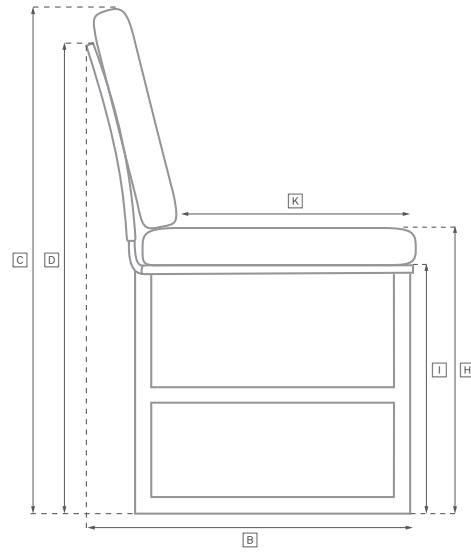

# MESA TEAK SEATING COLLECTION

All dimensions are given in cm; all weights are given in kg. See the attached "Dimensions Diagram" sheet for more information on the keys used in this chart.

	OVERALL WIDTH A	OVERALL DEPTH B	OVERALL HEIGHT W/ CUSHION C	FRAME HEIGHT D	ARM HEIGHT E	ARM WIDTH F	FOOT HEIGHT G	SEAT HEIGHT W/ CUSHION H	SEAT HEIGHT (FLOOR TO FRAME) I	INSIDE SEAT WIDTH J	INSIDE SEAT DEPTH K	# OF BACK CUSHIONS	# OF SEAT CUSHIONS	WEIGHT
183CM SOFA	183	90	76	71	56	4	22	38	28	175	58	2	2	-
229CM SOFA	229	90	76	71	56	4	22	38	28	220	58	2	2	-
274CM SOFA	274	90	76	71	56	4	22	38	28	266	58	2	2	-
LOUNGE CHAIR	79	90	76	71	56	4	22	38	28	70	58	1	1	-
OTTOMAN	70	69	38	28	-	-	22	38	28	70	69	0	1	-
CHAISE	79	211	86	81	45	4	20	33	25	70	126	1	1	-
DINING ARMCHAIR	58	57	81	81	64	4	-	50	45	51	42	1	1	-

# OUTDOOR SEATING DIMENSIONS DIAGRAM

See the "Dimensions Sheet" for the measurements that correspond with the letters below.

# OUTDOOR SEATING DIMENSIONS DIAGRAM

See the "Dimensions Sheet" for the measurements that correspond with the letters below.

RH