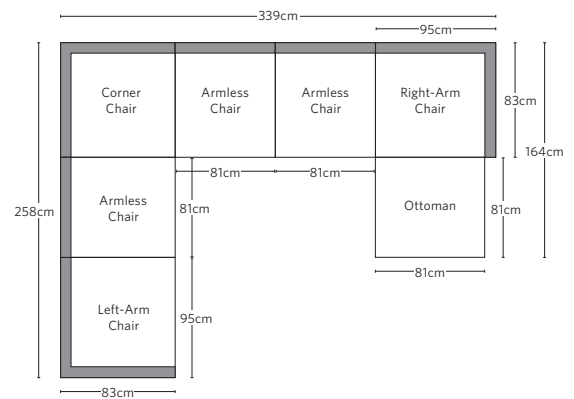

MODULAR U-SOFA CHAISE SECTIONAL

Available in left- and right-arm configurations.