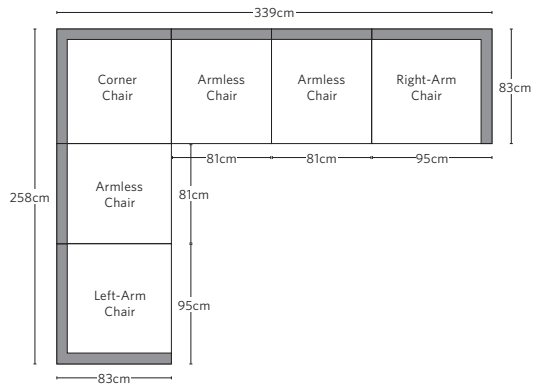

MARBELLA TEAK MODULAR SEATING COLLECTION

All dimensions are given in cm; all weights are given in kg. See the attached "Dimensions Diagram" sheet for more information on the keys used in this chart.

	OVERALL WIDTH A	OVERALL DEPTH B	OVERALL HEIGHT W/ CUSHION C	FRAME HEIGHT D	ARM HEIGHT E	ARM WIDTH F	FOOT HEIGHT G	SEAT HEIGHT W/ CUSHION H	SEAT HEIGHT (FLOOR TO FRAME) I	INSIDE SEAT WIDTH J	INSIDE SEAT DEPTH K	# OF BACK CUSHIONS	# OF SEAT CUSHIONS	WEIGHT
CLASSIC OTTOMAN	81	81	33	20	-	-	-	33	20	81	81	-	1	-
LUXE OTTOMAN	86	86	36	23	-	-	-	36	23	86	86	-	1	-
CLASSIC ARMLESS CHAIR	81	83	64	62	-	-	-	33	20	81	69	1	1	-
LUXE ARMLESS CHAIR	86	89	69	67	-	-	-	36	23	86	75	1	1	-
CLASSIC CORNER CHAIR	83	83	64	62	-	-	-	33	20	69	69	2	1	-
LUXE CORNER CHAIR	89	89	69	67	-	-	-	36	23	75	75	2	1	-
CLASSIC LEFT-ARM CHAIR	95	83	64	62	46	14	-	33	20	81	69	1	1	-
LUXE LEFT-ARM CHAIR	100	89	69	67	50	14	-	36	23	86	75	1	1	-
CLASSIC RIGHT-ARM CHAIR	95	83	64	62	46	14	-	33	20	81	69	1	1	-
LUXE RIGHT-ARM CHAIR	100	89	69	67	50	14	-	36	23	86	75	1	1	-

OUTDOOR SEATING DIMENSIONS DIAGRAM

See the "Dimensions Sheet" for the measurements that correspond with the letters below.

RH

OUTDOOR SEATING DIMENSIONS DIAGRAM

See the "Dimensions Sheet" for the measurements that correspond with the letters below.

RH

MODULAR SOFA

MODULAR SOFA CHAISE

Available in left- and right-arm configurations.

MODULAR L-SECTIONAL

Available in left- and right-arm configurations.

MODULAR U-CHAISE SECTIONAL

MODULAR U-SOFA SECTIONAL