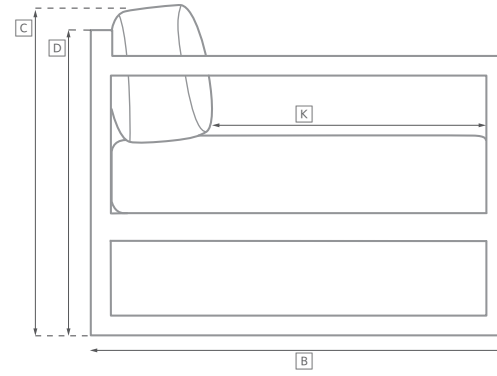

MARBELLA TEAK MODULAR SEATING COLLECTION

All dimensions are given in cm; all weights are given in kg. See the attached "Dimensions Diagram" sheet for more information on the keys used in this chart.

	OVERALL WIDTH A	OVERALL DEPTH B	OVERALL HEIGHT W/ CUSHION C	FRAME HEIGHT D	ARM HEIGHT E	ARM WIDTH F	FOOT HEIGHT G	SEAT HEIGHT W/ CUSHION H	SEAT HEIGHT (FLOOR TO FRAME) I	INSIDE SEAT WIDTH J	INSIDE SEAT DEPTH K	# OF BACK CUSHIONS	# OF SEAT CUSHIONS	WEIGHT
CLASSIC OTTOMAN	81	81	33	20	-	-	-	33	20	81	81	-	1	-
LUXE OTTOMAN	86	86	36	23	-	-	-	36	23	86	86	-	1	-
CLASSIC ARMLESS CHAIR	81	83	64	62	-	-	-	33	20	81	69	1	1	-
LUXE ARMLESS CHAIR	86	89	69	67	-	-	-	36	23	86	75	1	1	-
CLASSIC CORNER CHAIR	83	83	64	62	-	-	-	33	20	69	69	2	1	-
LUXE CORNER CHAIR	89	89	69	67	-	-	-	36	23	75	75	2	1	-
CLASSIC LEFT-ARM CHAIR	95	83	64	62	46	14	-	33	20	81	69	1	1	-
LUXE LEFT-ARM CHAIR	100	89	69	67	50	14	-	36	23	86	75	1	1	-
CLASSIC RIGHT-ARM CHAIR	95	83	64	62	46	14	-	33	20	81	69	1	1	-
LUXE RIGHT-ARM CHAIR	100	89	69	67	50	14	-	36	23	86	75	1	1	-

OUTDOOR SEATING DIMENSIONS DIAGRAM

See the "Dimensions Sheet" for the measurements that correspond with the letters below.

RH

OUTDOOR SEATING DIMENSIONS DIAGRAM

See the "Dimensions Sheet" for the measurements that correspond with the letters below.