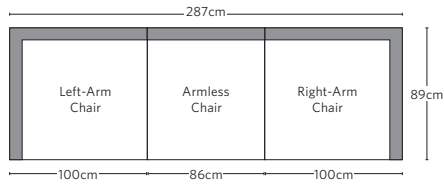

MODULAR SOFA