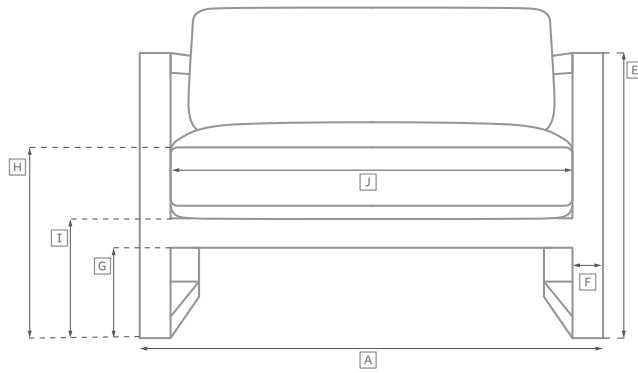

MARBELLA TEAK MODULAR SEATING COLLECTION

All dimensions are given in cm; all weights are given in kg. See the attached "Dimensions Diagram" sheet for more information on the keys used in this chart.

	OVERALL WIDTH A	OVERALL DEPTH B	OVERALL HEIGHT W/ CUSHION C	FRAME HEIGHT D	ARM HEIGHT E	ARM WIDTH F	FOOT HEIGHT G	SEAT HEIGHT W/ CUSHION H	SEAT HEIGHT (FLOOR TO FRAME) I	INSIDE SEAT WIDTH J	INSIDE SEAT DEPTH K	# OF BACK CUSHIONS	# OF SEAT CUSHIONS	WEIGHT
CLASSIC OTTOMAN	81	81	33	20	-	-	-	33	20	81	81	-	1	-
LUXE OTTOMAN	86	86	36	23	-	-	-	36	23	86	86	-	1	-
CLASSIC ARMLESS CHAIR	81	83	64	62	-	-	-	33	20	81	69	1	1	-
LUXE ARMLESS CHAIR	86	89	69	67	-	-	-	36	23	86	75	1	1	-
CLASSIC CORNER CHAIR	83	83	64	62	-	-	-	33	20	69	69	2	1	-
LUXE CORNER CHAIR	89	89	69	67	-	-	-	36	23	75	75	2	1	-
CLASSIC LEFT-ARM CHAIR	95	83	64	62	46	14	-	33	20	81	69	1	1	-
LUXE LEFT-ARM CHAIR	100	89	69	67	50	14	-	36	23	86	75	1	1	-
CLASSIC RIGHT-ARM CHAIR	95	83	64	62	46	14	-	33	20	81	69	1	1	-
LUXE RIGHT-ARM CHAIR	100	89	69	67	50	14	-	36	23	86	75	1	1	-

OUTDOOR SEATING DIMENSIONS DIAGRAM

See the "Dimensions Sheet" for the measurements that correspond with the letters below.

RH

OUTDOOR SEATING DIMENSIONS DIAGRAM

See the "Dimensions Sheet" for the measurements that correspond with the letters below.