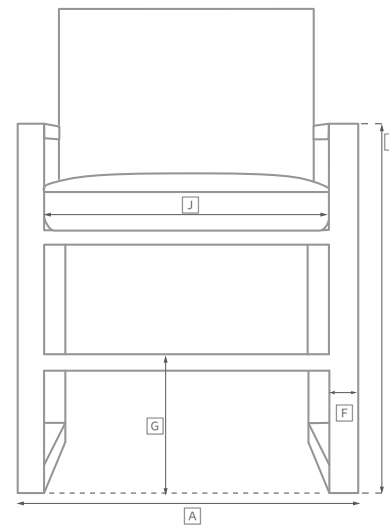

MARBELLA TEAK MODULAR SEATING COLLECTION

All dimensions are given in cm; all weights are given in kg. See the attached "Dimensions Diagram" sheet for more information on the keys used in this chart.

	OVERALL WIDTH A	OVERALL DEPTH B	OVERALL HEIGHT W/ CUSHION C	FRAME HEIGHT D	ARM HEIGHT E	ARM WIDTH F	FOOT HEIGHT G	SEAT HEIGHT W/ CUSHION H	SEAT HEIGHT (FLOOR TO FRAME) I	INSIDE SEAT WIDTH J	INSIDE SEAT DEPTH K	# OF BACK CUSHIONS	# OF SEAT CUSHIONS	WEIGHT
CLASSIC OTTOMAN	81	81	33	20	-	-	-	33	20	81	81	-	1	-
LUXE OTTOMAN	86	86	36	23	-	-	-	36	23	86	86	-	1	-
CLASSIC ARMLESS CHAIR	81	83	64	62	-	-	-	33	20	81	69	1	1	-
LUXE ARMLESS CHAIR	86	89	69	67	-	-	-	36	23	86	75	1	1	-
CLASSIC CORNER CHAIR	83	83	64	62	-	-	-	33	20	69	69	2	1	-
LUXE CORNER CHAIR	89	89	69	67	-	-	-	36	23	75	75	2	1	-
CLASSIC LEFT-ARM CHAIR	95	83	64	62	46	14	-	33	20	81	69	1	1	-
LUXE LEFT-ARM CHAIR	100	89	69	67	50	14	-	36	23	86	75	1	1	-
CLASSIC RIGHT-ARM CHAIR	95	83	64	62	46	14	-	33	20	81	69	1	1	-
LUXE RIGHT-ARM CHAIR	100	89	69	67	50	14	-	36	23	86	75	1	1	-

OUTDOOR SEATING DIMENSIONS DIAGRAM

See the "Dimensions Sheet" for the measurements that correspond with the letters below.

RH

OUTDOOR SEATING DIMENSIONS DIAGRAM

See the "Dimensions Sheet" for the measurements that correspond with the letters below.