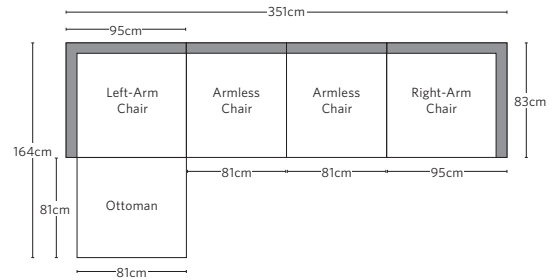

MARBELLA TEAK MODULAR SEATING COLLECTION

All dimensions are given in cm; all weights are given in kg. See the attached "Dimensions Diagram" sheet for more information on the keys used in this chart.

	OVERALL WIDTH A	OVERALL DEPTH B	OVERALL HEIGHT W/ CUSHION C	FRAME HEIGHT D	ARM HEIGHT E	ARM WIDTH F	FOOT HEIGHT G	SEAT HEIGHT W/ CUSHION H	SEAT HEIGHT (FLOOR TO FRAME) I	INSIDE SEAT WIDTH J	INSIDE SEAT DEPTH K	# OF BACK CUSHIONS	# OF SEAT CUSHIONS	WEIGHT
CLASSIC OTTOMAN	81	81	33	20	-	-	-	33	20	81	81	-	1	-
LUXE OTTOMAN	86	86	36	23	-	-	-	36	23	86	86	-	1	-
CLASSIC ARMLESS CHAIR	81	83	64	62	-	-	-	33	20	81	69	1	1	-
LUXE ARMLESS CHAIR	86	89	69	67	-	-	-	36	23	86	75	1	1	-
CLASSIC CORNER CHAIR	83	83	64	62	-	-	-	33	20	69	69	2	1	-
LUXE CORNER CHAIR	89	89	69	67	-	-	-	36	23	75	75	2	1	-
CLASSIC LEFT-ARM CHAIR	95	83	64	62	46	14	-	33	20	81	69	1	1	-
LUXE LEFT-ARM CHAIR	100	89	69	67	50	14	-	36	23	86	75	1	1	-
CLASSIC RIGHT-ARM CHAIR	95	83	64	62	46	14	-	33	20	81	69	1	1	-
LUXE RIGHT-ARM CHAIR	100	89	69	67	50	14	-	36	23	86	75	1	1	-

OUTDOOR SEATING DIMENSIONS DIAGRAM

See the "Dimensions Sheet" for the measurements that correspond with the letters below.

RH

OUTDOOR SEATING DIMENSIONS DIAGRAM

See the "Dimensions Sheet" for the measurements that correspond with the letters below.

RH

MODULAR SOFA

MODULAR SOFA CHAISE

Available in left- and right-arm configurations.

MODULAR L-SECTIONAL

Available in left- and right-arm configurations.

MODULAR U-CHAISE SECTIONAL

MODULAR U-SOFA SECTIONAL