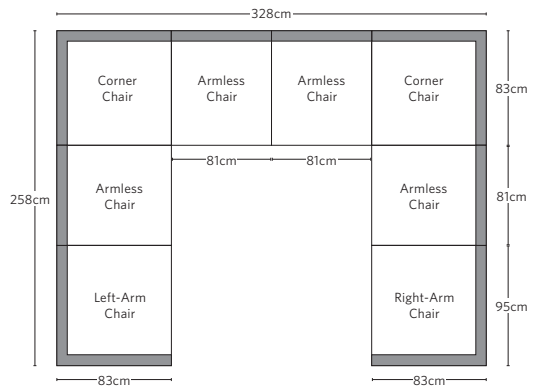

MARBELLA TEAK MODULAR SEATING COLLECTION

All dimensions are given in cm; all weights are given in kg. See the attached "Dimensions Diagram" sheet for more information on the keys used in this chart.

	OVERALL WIDTH A	OVERALL DEPTH B	OVERALL HEIGHT W/ CUSHION C	FRAME HEIGHT D	ARM HEIGHT E	ARM WIDTH F	FOOT HEIGHT G	SEAT HEIGHT W/ CUSHION H	SEAT HEIGHT (FLOOR TO FRAME) I	INSIDE SEAT WIDTH J	INSIDE SEAT DEPTH K	# OF BACK CUSHIONS	# OF SEAT CUSHIONS	WEIGHT
CLASSIC OTTOMAN	81	81	33	20	-	-	-	33	20	81	81	-	1	-
LUXE OTTOMAN	86	86	36	23	-	-	-	36	23	86	86	-	1	-
CLASSIC ARMLESS CHAIR	81	83	64	62	-	-	-	33	20	81	69	1	1	-
LUXE ARMLESS CHAIR	86	89	69	67	-	-	-	36	23	86	75	1	1	-
CLASSIC CORNER CHAIR	83	83	64	62	-	-	-	33	20	69	69	2	1	-
LUXE CORNER CHAIR	89	89	69	67	-	-	-	36	23	75	75	2	1	-
CLASSIC LEFT-ARM CHAIR	95	83	64	62	46	14	-	33	20	81	69	1	1	-
LUXE LEFT-ARM CHAIR	100	89	69	67	50	14	-	36	23	86	75	1	1	-
CLASSIC RIGHT-ARM CHAIR	95	83	64	62	46	14	-	33	20	81	69	1	1	-
LUXE RIGHT-ARM CHAIR	100	89	69	67	50	14	-	36	23	86	75	1	1	-

OUTDOOR SEATING DIMENSIONS DIAGRAM

See the "Dimensions Sheet" for the measurements that correspond with the letters below.

RH

OUTDOOR SEATING DIMENSIONS DIAGRAM

See the "Dimensions Sheet" for the measurements that correspond with the letters below.

RH

MODULAR SOFA

MODULAR SOFA CHAISE

Available in left- and right-arm configurations.

MODULAR L-SECTIONAL

Available in left- and right-arm configurations.

MODULAR U-CHAISE SECTIONAL

MODULAR U-SOFA SECTIONAL