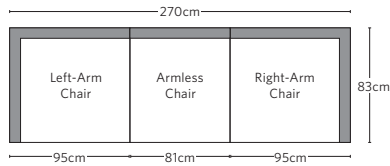

MODULAR SOFA