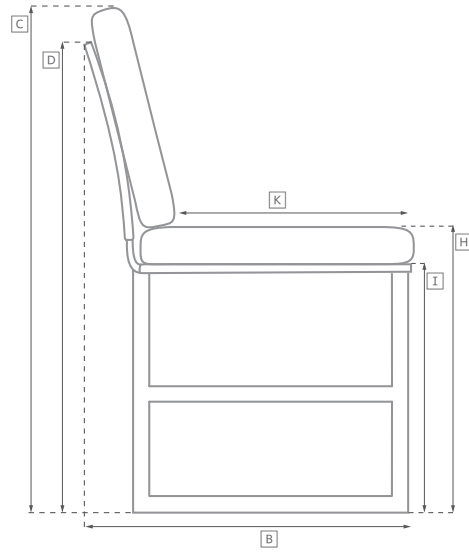

MARBELLA TEAK MODULAR SEATING COLLECTION

All dimensions are given in cm; all weights are given in kg. See the attached "Dimensions Diagram" sheet for more information on the keys used in this chart.

	OVERALL WIDTH A	OVERALL DEPTH B	OVERALL HEIGHT W/ CUSHION C	FRAME HEIGHT D	ARM HEIGHT E	ARM WIDTH F	FOOT HEIGHT G	SEAT HEIGHT W/ CUSHION H	SEAT HEIGHT (FLOOR TO FRAME) I	INSIDE SEAT WIDTH J	INSIDE SEAT DEPTH K	# OF BACK CUSHIONS	# OF SEAT CUSHIONS	WEIGHT
CLASSIC OTTOMAN	81	81	33	20	-	-	-	33	20	81	81	-	1	-
LUXE OTTOMAN	86	86	36	23	-	-	-	36	23	86	86	-	1	-
CLASSIC ARMLESS CHAIR	81	83	64	62	-	-	-	33	20	81	69	1	1	-
LUXE ARMLESS CHAIR	86	89	69	67	-	-	-	36	23	86	75	1	1	-
CLASSIC CORNER CHAIR	83	83	64	62	-	-	-	33	20	69	69	2	1	-
LUXE CORNER CHAIR	89	89	69	67	-	-	-	36	23	75	75	2	1	-
CLASSIC LEFT-ARM CHAIR	95	83	64	62	46	14	-	33	20	81	69	1	1	-
LUXE LEFT-ARM CHAIR	100	89	69	67	50	14	-	36	23	86	75	1	1	-
CLASSIC RIGHT-ARM CHAIR	95	83	64	62	46	14	-	33	20	81	69	1	1	-
LUXE RIGHT-ARM CHAIR	100	89	69	67	50	14	-	36	23	86	75	1	1	-

OUTDOOR SEATING DIMENSIONS DIAGRAM

See the "Dimensions Sheet" for the measurements that correspond with the letters below.

RH

OUTDOOR SEATING DIMENSIONS DIAGRAM

See the "Dimensions Sheet" for the measurements that correspond with the letters below.