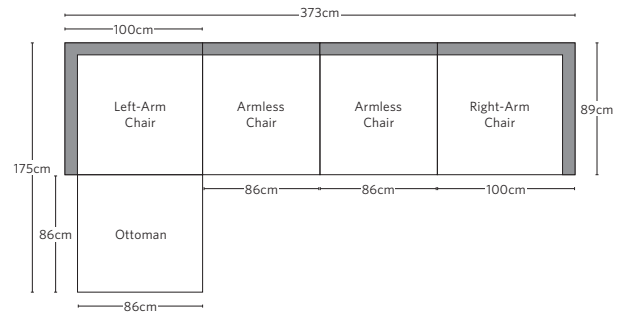

MARBELLA TEAK MODULAR SEATING COLLECTION

All dimensions are given in cm; all weights are given in kg. See the attached "Dimensions Diagram" sheet for more information on the keys used in this chart.

	OVERALL WIDTH A	OVERALL DEPTH B	OVERALL HEIGHT W/ CUSHION C	FRAME HEIGHT D	ARM HEIGHT E	ARM WIDTH F	FOOT HEIGHT G	SEAT HEIGHT W/ CUSHION H	SEAT HEIGHT (FLOOR TO FRAME) I	INSIDE SEAT WIDTH J	INSIDE SEAT DEPTH K	# OF BACK CUSHIONS	# OF SEAT CUSHIONS	WEIGHT
CLASSIC OTTOMAN	81	81	33	20	-	-	-	33	20	81	81	-	1	-
LUXE OTTOMAN	86	86	36	23	-	-	-	36	23	86	86	-	1	-
CLASSIC ARMLESS CHAIR	81	83	64	62	-	-	-	33	20	81	69	1	1	-
LUXE ARMLESS CHAIR	86	89	69	67	-	-	-	36	23	86	75	1	1	-
CLASSIC CORNER CHAIR	83	83	64	62	-	-	-	33	20	69	69	2	1	-
LUXE CORNER CHAIR	89	89	69	67	-	-	-	36	23	75	75	2	1	-
CLASSIC LEFT-ARM CHAIR	95	83	64	62	46	14	-	33	20	81	69	1	1	-
LUXE LEFT-ARM CHAIR	100	89	69	67	50	14	-	36	23	86	75	1	1	-
CLASSIC RIGHT-ARM CHAIR	95	83	64	62	46	14	-	33	20	81	69	1	1	-
LUXE RIGHT-ARM CHAIR	100	89	69	67	50	14	-	36	23	86	75	1	1	-

OUTDOOR SEATING DIMENSIONS DIAGRAM

See the "Dimensions Sheet" for the measurements that correspond with the letters below.

RH

OUTDOOR SEATING DIMENSIONS DIAGRAM

See the "Dimensions Sheet" for the measurements that correspond with the letters below.

MODULAR U-SOFA CHAISE SECTIONAL

Available in left- and right-arm configurations.

MODULAR SOFA

MODULAR SOFA CHAISE

Available in left- and right-arm configurations.

MODULAR L-SECTIONAL

Available in left- and right-arm configurations.