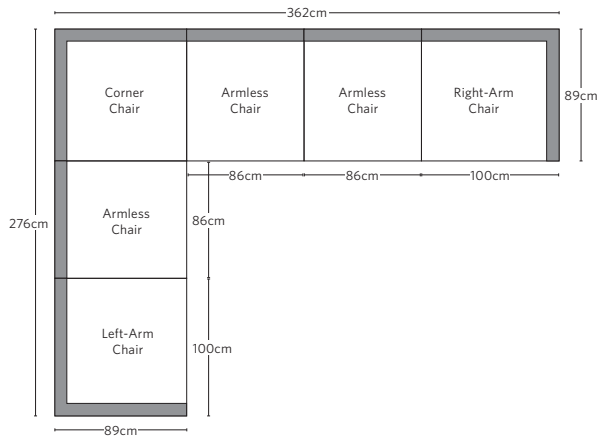

MARBELLA TEAK MODULAR SEATING COLLECTION

All dimensions are given in cm; all weights are given in kg. See the attached "Dimensions Diagram" sheet for more information on the keys used in this chart.

	OVERALL WIDTH A	OVERALL DEPTH B	OVERALL HEIGHT W/ CUSHION C	FRAME HEIGHT D	ARM HEIGHT E	ARM WIDTH F	FOOT HEIGHT G	SEAT HEIGHT W/ CUSHION H	SEAT HEIGHT (FLOOR TO FRAME) I	INSIDE SEAT WIDTH J	INSIDE SEAT DEPTH K	# OF BACK CUSHIONS	# OF SEAT CUSHIONS	WEIGHT
CLASSIC OTTOMAN	81	81	33	20	-	-	-	33	20	81	81	-	1	-
LUXE OTTOMAN	86	86	36	23	-	-	-	36	23	86	86	-	1	-
CLASSIC ARMLESS CHAIR	81	83	64	62	-	-	-	33	20	81	69	1	1	-
LUXE ARMLESS CHAIR	86	89	69	67	-	-	-	36	23	86	75	1	1	-
CLASSIC CORNER CHAIR	83	83	64	62	-	-	-	33	20	69	69	2	1	-
LUXE CORNER CHAIR	89	89	69	67	-	-	-	36	23	75	75	2	1	-
CLASSIC LEFT-ARM CHAIR	95	83	64	62	46	14	-	33	20	81	69	1	1	-
LUXE LEFT-ARM CHAIR	100	89	69	67	50	14	-	36	23	86	75	1	1	-
CLASSIC RIGHT-ARM CHAIR	95	83	64	62	46	14	-	33	20	81	69	1	1	-
LUXE RIGHT-ARM CHAIR	100	89	69	67	50	14	-	36	23	86	75	1	1	-

OUTDOOR SEATING DIMENSIONS DIAGRAM

See the "Dimensions Sheet" for the measurements that correspond with the letters below.

RH

OUTDOOR SEATING DIMENSIONS DIAGRAM

See the "Dimensions Sheet" for the measurements that correspond with the letters below.

MODULAR U-SOFA CHAISE SECTIONAL

Available in left- and right-arm configurations.

MODULAR SOFA

MODULAR SOFA CHAISE

Available in left- and right-arm configurations.

MODULAR L-SECTIONAL

Available in left- and right-arm configurations.