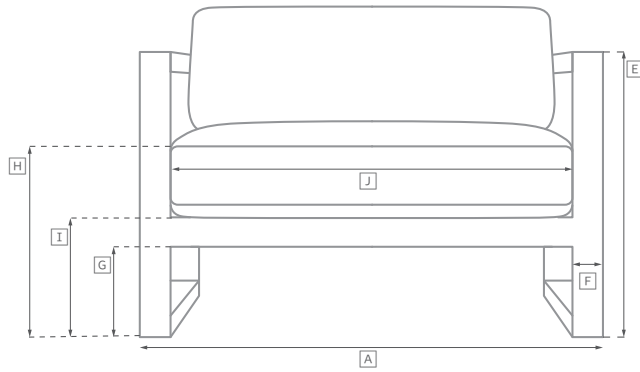

MARBELLA ALUMINUM SEATING COLLECTION

All dimensions are given in inches. See the attached "Dimensions Diagram" sheet for more information on the keys used in this chart.

	OVERALL WIDTH A	OVERALL DEPTH B	OVERALL HEIGHT W/ CUSHION C	FRAME HEIGHT D	ARM HEIGHT E	ARM WIDTH F	FOOT HEIGHT G	SEAT HEIGHT W/ CUSHION H	SEAT HEIGHT (FLOOR TO FRAME) I	INSIDE SEAT WIDTH J	INSIDE SEAT DEPTH K	# OF BACK CUSHIONS	# OF SEAT CUSHIONS
LUXE THREE-SEAT RIGHT-ARM RETURN SOFA	91	35	27	26½	19½	5½	1	14	9	88½	29½	3	1
CLASSIC FOUR-SEAT LEFT-ARM RETURN SOFA	116½	32¾	25	24½	18	5½	1	13	8	107¾	27¾	3	1
LUXE FOUR-SEAT LEFT-ARM RETURN SOFA	118½	35	27	26½	19½	5½	1	14	9	107½	29½	3	1
CLASSIC FOUR-SEAT RIGHT-ARM RETURN SOFA	116½	32¾	25	24½	18	5½	1	13	8	107¾	27¾	3	1
LUXE FOUR-SEAT RIGHT-ARM RETURN SOFA	118½	35	27	26½	19½	5½	1	14	9	107½	29½	3	1
CLASSIC LEFT-ARM CHAISE	31½	64½	25	24½	18	5½	1	13	8	26	59	1	1
LUXE LEFT-ARM CHAISE	34	72	27	26½	19½	5½	1	14	9	28½	66½	1	1
CLASSIC RIGHT-ARM CHAISE	31½	64½	25	24½	18	5½	1	13	8	26	59	1	1
LUXE RIGHT-ARM CHAISE	34	72	27	26½	19½	5½	1	14	9	28½	66½	1	1
SIDE CHAIR	21	23	32	32	-	-	13½	18½	17	21	18½	0	1
ARMCHAIR	26	23	32	32	23½	3½	13½	18½	17	19	18½	0	1
BARSTOOL	18	20½	40	40	-	-	10	31½	30	18	17	0	1
COUNTER STOOL	18	20½	36	36	-	-	8¾	27½	26	18	17	0	1

OUTDOOR SEATING DIMENSIONS DIAGRAM

See the "Dimensions Sheet" for the measurements that correspond with the letters below.

RH