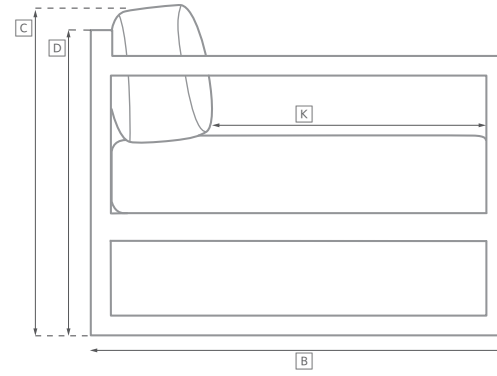

MARBELLA ALUMINUM SEATING COLLECTION

All dimensions are given in inches. See the attached "Dimensions Diagram" sheet for more information on the keys used in this chart.

	OVERALL WIDTH A	OVERALL DEPTH B	OVERALL HEIGHT W/ CUSHION C	FRAME HEIGHT D	ARM HEIGHT E	ARM WIDTH F	FOOT HEIGHT G	SEAT HEIGHT W/ CUSHION H	SEAT HEIGHT (FLOOR TO FRAME) I	INSIDE SEAT WIDTH J	INSIDE SEAT DEPTH K	# OF BACK CUSHIONS	# OF SEAT CUSHIONS
LUXE THREE-SEAT RIGHT-ARM RETURN SOFA	91	35	27	26½	19½	5½	1	14	9	88½	29½	3	1
CLASSIC FOUR-SEAT LEFT-ARM RETURN SOFA	116½	32¾	25	24½	18	5½	1	13	8	107¾	27¾	3	1
LUXE FOUR-SEAT LEFT-ARM RETURN SOFA	118½	35	27	26½	19½	5½	1	14	9	107½	29½	3	1
CLASSIC FOUR-SEAT RIGHT-ARM RETURN SOFA	116½	32¾	25	24½	18	5½	1	13	8	107¾	27¾	3	1
LUXE FOUR-SEAT RIGHT-ARM RETURN SOFA	118½	35	27	26½	19½	5½	1	14	9	107½	29½	3	1
CLASSIC LEFT-ARM CHAISE	31½	64½	25	24½	18	5½	1	13	8	26	59	1	1
LUXE LEFT-ARM CHAISE	34	72	27	26½	19½	5½	1	14	9	28½	66½	1	1
CLASSIC RIGHT-ARM CHAISE	31½	64½	25	24½	18	5½	1	13	8	26	59	1	1
LUXE RIGHT-ARM CHAISE	34	72	27	26½	19½	5½	1	14	9	28½	66½	1	1
SIDE CHAIR	21	23	32	32	-	-	13½	18½	17	21	18½	0	1
ARMCHAIR	26	23	32	32	23½	3½	13½	18½	17	19	18½	0	1
BARSTOOL	18	20½	40	40	-	-	10	31½	30	18	17	0	1
COUNTER STOOL	18	20½	36	36	-	-	8¾	27½	26	18	17	0	1

OUTDOOR SEATING DIMENSIONS DIAGRAM

See the "Dimensions Sheet" for the measurements that correspond with the letters below.

RH