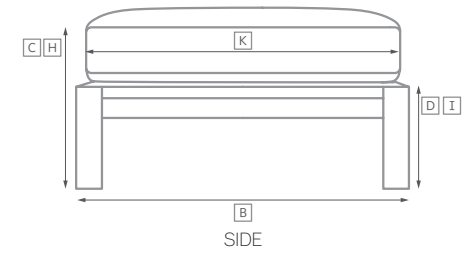

MARBELLA ALUMINUM SEATING COLLECTION

All dimensions are given in inches. See the attached "Dimensions Diagram" sheet for more information on the keys used in this chart.

	OVERALL WIDTH A	OVERALL DEPTH B	OVERALL HEIGHT W/ CUSHION C	FRAME HEIGHT D	ARM HEIGHT E	ARM WIDTH F	FOOT HEIGHT G	SEAT HEIGHT W/ CUSHION H	SEAT HEIGHT (FLOOR TO FRAME) I	INSIDE SEAT WIDTH J	INSIDE SEAT DEPTH K	# OF BACK CUSHIONS	# OF SEAT CUSHIONS
LUXE THREE-SEAT RIGHT-ARM RETURN SOFA	91	35	27	26½	19½	5½	1	14	9	88½	29½	3	1
CLASSIC FOUR-SEAT LEFT-ARM RETURN SOFA	116½	32¾	25	24½	18	5½	1	13	8	107¾	27¾	3	1
LUXE FOUR-SEAT LEFT-ARM RETURN SOFA	118½	35	27	26½	19½	5½	1	14	9	107½	29½	3	1
CLASSIC FOUR-SEAT RIGHT-ARM RETURN SOFA	116½	32¾	25	24½	18	5½	1	13	8	107¾	27¾	3	1
LUXE FOUR-SEAT RIGHT-ARM RETURN SOFA	118½	35	27	26½	19½	5½	1	14	9	107½	29½	3	1
CLASSIC LEFT-ARM CHAISE	31½	64½	25	24½	18	5½	1	13	8	26	59	1	1
LUXE LEFT-ARM CHAISE	34	72	27	26½	19½	5½	1	14	9	28½	66½	1	1
CLASSIC RIGHT-ARM CHAISE	31½	64½	25	24½	18	5½	1	13	8	26	59	1	1
LUXE RIGHT-ARM CHAISE	34	72	27	26½	19½	5½	1	14	9	28½	66½	1	1
SIDE CHAIR	21	23	32	32	-	-	13½	18½	17	21	18½	0	1
ARMCHAIR	26	23	32	32	23½	3½	13½	18½	17	19	18½	0	1
BARSTOOL	18	20½	40	40	-	-	10	31½	30	18	17	0	1
COUNTER STOOL	18	20½	36	36	-	-	8¾	27½	26	18	17	0	1

OUTDOOR SEATING DIMENSIONS DIAGRAM

See the "Dimensions Sheet" for the measurements that correspond with the letters below.

RH

OUTDOOR SEATING DIMENSIONS DIAGRAM

See the "Dimensions Sheet" for the measurements that correspond with the letters below.

RH

When configuring a sectional, please choose either Luxe or Classic depth for *all* components.

LEFT-ARM SOFA CHAISE SECTIONAL

89" Classic Left-Arm Sofa Chaise: 89" w x 64½" d x 24½" h Overall
 96" Luxe Left-Arm Sofa Chaise: 95½" w x 72" d x 26¼" h Overall