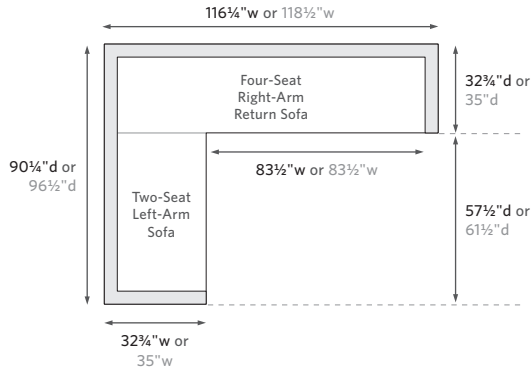

MARBELLA ALUMINUM SEATING COLLECTION

All dimensions are given in inches. See the attached "Dimensions Diagram" sheet for more information on the keys used in this chart.

	OVERALL WIDTH A	OVERALL DEPTH B	OVERALL HEIGHT W/ CUSHION C	FRAME HEIGHT D	ARM HEIGHT E	ARM WIDTH F	FOOT HEIGHT G	SEAT HEIGHT W/ CUSHION H	SEAT HEIGHT (FLOOR TO FRAME) I	INSIDE SEAT WIDTH J	INSIDE SEAT DEPTH K	# OF BACK CUSHIONS	# OF SEAT CUSHIONS
LUXE THREE-SEAT RIGHT-ARM RETURN SOFA	91	35	27	26½	19½	5½	1	14	9	88½	29½	3	1
CLASSIC FOUR-SEAT LEFT-ARM RETURN SOFA	116½	32¾	25	24½	18	5½	1	13	8	107¾	27¾	3	1
LUXE FOUR-SEAT LEFT-ARM RETURN SOFA	118½	35	27	26½	19½	5½	1	14	9	107½	29½	3	1
CLASSIC FOUR-SEAT RIGHT-ARM RETURN SOFA	116½	32¾	25	24½	18	5½	1	13	8	107¾	27¾	3	1
LUXE FOUR-SEAT RIGHT-ARM RETURN SOFA	118½	35	27	26½	19½	5½	1	14	9	107½	29½	3	1
CLASSIC LEFT-ARM CHAISE	31½	64½	25	24½	18	5½	1	13	8	26	59	1	1
LUXE LEFT-ARM CHAISE	34	72	27	26½	19½	5½	1	14	9	28½	66½	1	1
CLASSIC RIGHT-ARM CHAISE	31½	64½	25	24½	18	5½	1	13	8	26	59	1	1
LUXE RIGHT-ARM CHAISE	34	72	27	26½	19½	5½	1	14	9	28½	66½	1	1
SIDE CHAIR	21	23	32	32	-	-	13½	18½	17	21	18½	0	1
ARMCHAIR	26	23	32	32	23½	3½	13½	18½	17	19	18½	0	1
BARSTOOL	18	20½	40	40	-	-	10	31½	30	18	17	0	1
COUNTER STOOL	18	20½	36	36	-	-	8¾	27½	26	18	17	0	1

RH

When configuring a sectional, please choose either Luxe or Classic depth for *all* components.

LEFT-ARM SOFA CHAISE SECTIONAL

89" Classic Left-Arm Sofa Chaise: 89" w x 64½" d x 24½" h Overall
 96" Luxe Left-Arm Sofa Chaise: 95½" w x 72" d x 26¼" h Overall

RIGHT-ARM SOFA CHAISE SECTIONAL

89" Classic Right-Arm Sofa Chaise: 89" w x 64½" d x 24½" h Overall
 96" Luxe Right-Arm Sofa Chaise: 95½" w x 72" d x 26¼" h Overall

LEFT-ARM L-SECTIONAL

116" Classic Left-Arm L-Sectional: 116¼" w x 90¼" d x 24½" h Overall
 119" Luxe Left-Arm L-Sectional: 118½" w x 96½" d x 26¼" h Overall