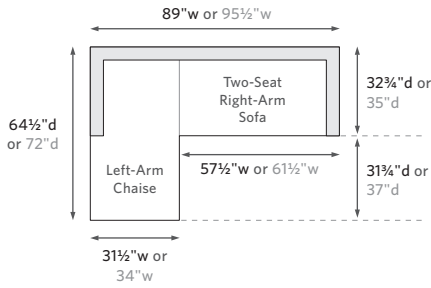

MARBELLA ALUMINUM SEATING COLLECTION

All dimensions are given in inches. See the attached "Dimensions Diagram" sheet for more information on the keys used in this chart.

	OVERALL WIDTH A	OVERALL DEPTH B	OVERALL HEIGHT W/ CUSHION C	FRAME HEIGHT D	ARM HEIGHT E	ARM WIDTH F	FOOT HEIGHT G	SEAT HEIGHT W/ CUSHION H	SEAT HEIGHT (FLOOR TO FRAME) I	INSIDE SEAT WIDTH J	INSIDE SEAT DEPTH K	# OF BACK CUSHIONS	# OF SEAT CUSHIONS
LUXE THREE-SEAT RIGHT-ARM RETURN SOFA	91	35	27	26½	19½	5½	1	14	9	88½	29½	3	1
CLASSIC FOUR-SEAT LEFT-ARM RETURN SOFA	116½	32¾	25	24½	18	5½	1	13	8	107¾	27¾	3	1
LUXE FOUR-SEAT LEFT-ARM RETURN SOFA	118½	35	27	26½	19½	5½	1	14	9	107½	29½	3	1
CLASSIC FOUR-SEAT RIGHT-ARM RETURN SOFA	116½	32¾	25	24½	18	5½	1	13	8	107¾	27¾	3	1
LUXE FOUR-SEAT RIGHT-ARM RETURN SOFA	118½	35	27	26½	19½	5½	1	14	9	107½	29½	3	1
CLASSIC LEFT-ARM CHAISE	31½	64½	25	24½	18	5½	1	13	8	26	59	1	1
LUXE LEFT-ARM CHAISE	34	72	27	26½	19½	5½	1	14	9	28½	66½	1	1
CLASSIC RIGHT-ARM CHAISE	31½	64½	25	24½	18	5½	1	13	8	26	59	1	1
LUXE RIGHT-ARM CHAISE	34	72	27	26½	19½	5½	1	14	9	28½	66½	1	1
SIDE CHAIR	21	23	32	32	-	-	13½	18½	17	21	18½	0	1
ARMCHAIR	26	23	32	32	23½	3½	13½	18½	17	19	18½	0	1
BARSTOOL	18	20½	40	40	-	-	10	31½	30	18	17	0	1
COUNTER STOOL	18	20½	36	36	-	-	8¾	27½	26	18	17	0	1

OUTDOOR SEATING DIMENSIONS DIAGRAM

See the "Dimensions Sheet" for the measurements that correspond with the letters below.

RH

OUTDOOR SEATING DIMENSIONS DIAGRAM

See the "Dimensions Sheet" for the measurements that correspond with the letters below.

RH

When configuring a sectional, please choose either Luxe or Classic depth for *all* components.

LEFT-ARM SOFA CHAISE SECTIONAL

89" Classic Left-Arm Sofa Chaise: 89" w x 64½" d x 24½" h Overall
 96" Luxe Left-Arm Sofa Chaise: 95½" w x 72" d x 26¼" h Overall