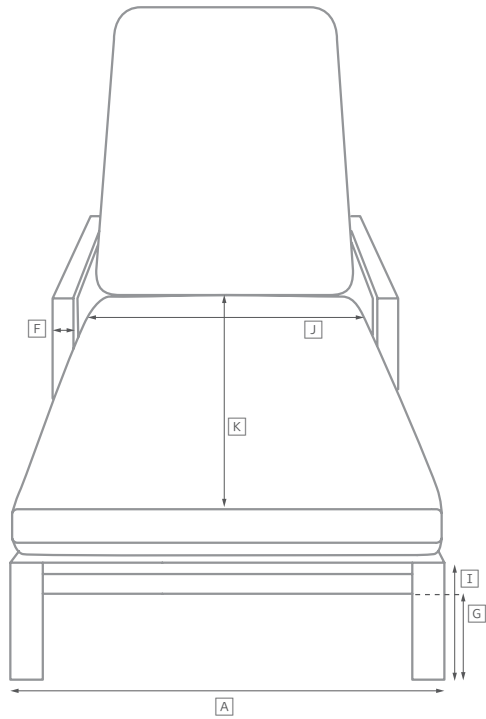

MARBELLA ALUMINUM SEATING COLLECTION

All dimensions are given in inches. See the attached "Dimensions Diagram" sheet for more information on the keys used in this chart.

	OVERALL WIDTH A	OVERALL DEPTH B	OVERALL HEIGHT W/ CUSHION C	FRAME HEIGHT D	ARM HEIGHT E	ARM WIDTH F	FOOT HEIGHT G	SEAT HEIGHT W/ CUSHION H	SEAT HEIGHT (FLOOR TO FRAME) I	INSIDE SEAT WIDTH J	INSIDE SEAT DEPTH K	# OF BACK CUSHIONS	# OF SEAT CUSHIONS
LUXE THREE-SEAT RIGHT-ARM RETURN SOFA	91	35	27	26½	19½	5½	1	14	9	88½	29½	3	1
CLASSIC FOUR-SEAT LEFT-ARM RETURN SOFA	116½	32¾	25	24½	18	5½	1	13	8	107¾	27¾	3	1
LUXE FOUR-SEAT LEFT-ARM RETURN SOFA	118½	35	27	26½	19½	5½	1	14	9	107½	29½	3	1
CLASSIC FOUR-SEAT RIGHT-ARM RETURN SOFA	116½	32¾	25	24½	18	5½	1	13	8	107¾	27¾	3	1
LUXE FOUR-SEAT RIGHT-ARM RETURN SOFA	118½	35	27	26½	19½	5½	1	14	9	107½	29½	3	1
CLASSIC LEFT-ARM CHAISE	31½	64½	25	24½	18	5½	1	13	8	26	59	1	1
LUXE LEFT-ARM CHAISE	34	72	27	26½	19½	5½	1	14	9	28½	66½	1	1
CLASSIC RIGHT-ARM CHAISE	31½	64½	25	24½	18	5½	1	13	8	26	59	1	1
LUXE RIGHT-ARM CHAISE	34	72	27	26½	19½	5½	1	14	9	28½	66½	1	1
SIDE CHAIR	21	23	32	32	-	-	13½	18½	17	21	18½	0	1
ARMCHAIR	26	23	32	32	23½	3½	13½	18½	17	19	18½	0	1
BARSTOOL	18	20½	40	40	-	-	10	31½	30	18	17	0	1
COUNTER STOOL	18	20½	36	36	-	-	8¾	27½	26	18	17	0	1

OUTDOOR SEATING DIMENSIONS DIAGRAM

See the "Dimensions Sheet" for the measurements that correspond with the letters below.

RH

OUTDOOR SEATING DIMENSIONS DIAGRAM

See the "Dimensions Sheet" for the measurements that correspond with the letters below.

RH

When configuring a sectional, please choose either Luxe or Classic depth for *all* components.

LEFT-ARM SOFA CHAISE SECTIONAL

89" Classic Left-Arm Sofa Chaise: 89" w x 64½" d x 24½" h Overall
 96" Luxe Left-Arm Sofa Chaise: 95½" w x 72" d x 26¼" h Overall