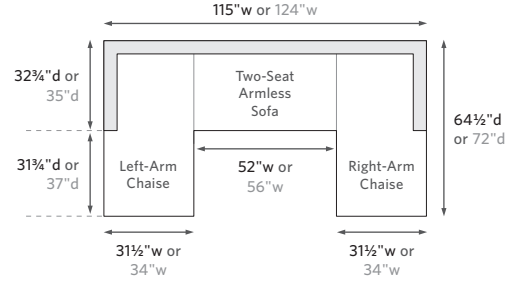

RIGHT-ARM SOFA CHAISE SECTIONAL

89" Classic Right-Arm Sofa Chaise: 89" w x 64½" d x 24½" h Overall
 96" Luxe Right-Arm Sofa Chaise: 95½" w x 72" d x 26¼" h Overall

LEFT-ARM L-SECTIONAL

116" Classic Left-Arm L-Sectional: 116¼" w x 90¼" d x 24½" h Overall
 119" Luxe Left-Arm L-Sectional: 118½" w x 96½" d x 26¼" h Overall

RIGHT-ARM L-SECTIONAL

116" Classic Right-Arm L-Sectional: 116¼" w x 90¼" d x 24½" h Overall
 119" Luxe Right-Arm L-Sectional: 118½" w x 96½" d x 26¼" h Overall

U-SOFA SECTIONAL

118" Classic U-Sofa Sectional: 117½" w x 116¼" d x 24½" h Overall
 126" Luxe U-Sofa Sectional: 126" w x 118½" d x 26¼" h Overall

U-CHAISE SECTIONAL

115" Classic U-Chaise Sectional: 115" w x 64½" d x 24½" h Overall
 124" Luxe U-Chaise Sectional: 124" w x 72" d x 26¼" h Overall

LEFT-ARM CORNER SECTIONAL

90" Classic Left-Arm Corner Sectional: 90¼" w x 90¼" d x 24½" h Overall
 95" Luxe Left-Arm Corner Sectional: 91" w x 96½" d x 26¼" h Overall