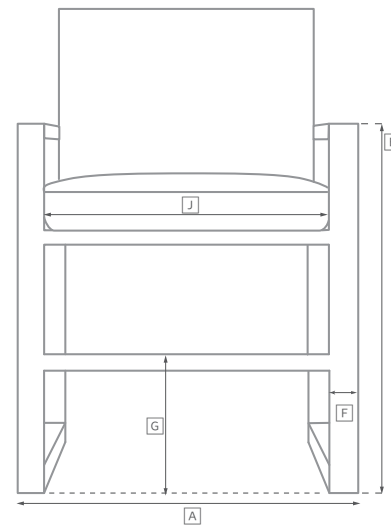

MARBELLA ALUMINUM SEATING COLLECTION

All dimensions are given in inches. See the attached "Dimensions Diagram" sheet for more information on the keys used in this chart.

	OVERALL WIDTH A	OVERALL DEPTH B	OVERALL HEIGHT W/ CUSHION C	FRAME HEIGHT D	ARM HEIGHT E	ARM WIDTH F	FOOT HEIGHT G	SEAT HEIGHT W/ CUSHION H	SEAT HEIGHT (FLOOR TO FRAME) I	INSIDE SEAT WIDTH J	INSIDE SEAT DEPTH K	# OF BACK CUSHIONS	# OF SEAT CUSHIONS
LUXE THREE-SEAT RIGHT-ARM RETURN SOFA	91	35	27	26½	19½	5½	1	14	9	88½	29½	3	1
CLASSIC FOUR-SEAT LEFT-ARM RETURN SOFA	116½	32¾	25	24½	18	5½	1	13	8	107¾	27¾	3	1
LUXE FOUR-SEAT LEFT-ARM RETURN SOFA	118½	35	27	26½	19½	5½	1	14	9	107½	29½	3	1
CLASSIC FOUR-SEAT RIGHT-ARM RETURN SOFA	116½	32¾	25	24½	18	5½	1	13	8	107¾	27¾	3	1
LUXE FOUR-SEAT RIGHT-ARM RETURN SOFA	118½	35	27	26½	19½	5½	1	14	9	107½	29½	3	1
CLASSIC LEFT-ARM CHAISE	31½	64½	25	24½	18	5½	1	13	8	26	59	1	1
LUXE LEFT-ARM CHAISE	34	72	27	26½	19½	5½	1	14	9	28½	66½	1	1
CLASSIC RIGHT-ARM CHAISE	31½	64½	25	24½	18	5½	1	13	8	26	59	1	1
LUXE RIGHT-ARM CHAISE	34	72	27	26½	19½	5½	1	14	9	28½	66½	1	1
SIDE CHAIR	21	23	32	32	-	-	13½	18½	17	21	18½	0	1
ARMCHAIR	26	23	32	32	23½	3½	13½	18½	17	19	18½	0	1
BARSTOOL	18	20½	40	40	-	-	10	31½	30	18	17	0	1
COUNTER STOOL	18	20½	36	36	-	-	8¾	27½	26	18	17	0	1

OUTDOOR SEATING DIMENSIONS DIAGRAM

See the "Dimensions Sheet" for the measurements that correspond with the letters below.

RH