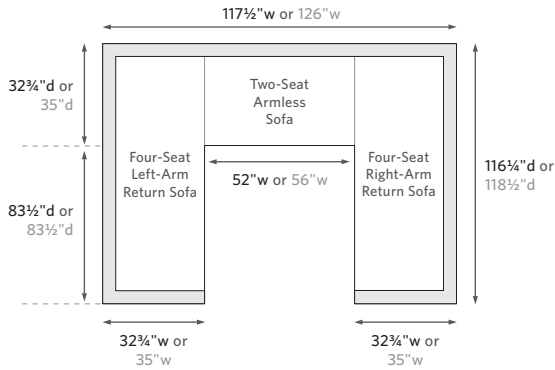

RH

When configuring a sectional, please choose either Luxe or Classic depth for *all* components.

LEFT-ARM SOFA CHAISE SECTIONAL

89" Classic Left-Arm Sofa Chaise: 89" w x 64½" d x 24½" h Overall
 96" Luxe Left-Arm Sofa Chaise: 95½" w x 72" d x 26¼" h Overall

RIGHT-ARM SOFA CHAISE SECTIONAL

89" Classic Right-Arm Sofa Chaise: 89" w x 64½" d x 24½" h Overall
 96" Luxe Right-Arm Sofa Chaise: 95½" w x 72" d x 26¼" h Overall

LEFT-ARM L-SECTIONAL

116" Classic Left-Arm L-Sectional: 116¼" w x 90¼" d x 24½" h Overall
 119" Luxe Left-Arm L-Sectional: 118½" w x 96½" d x 26¼" h Overall

RIGHT-ARM L-SECTIONAL

116" Classic Right-Arm L-Sectional: 116¼" w x 90¼" d x 24½" h Overall
 119" Luxe Right-Arm L-Sectional: 118½" w x 96½" d x 26¼" h Overall

U-SOFA SECTIONAL

118" Classic U-Sofa Sectional: 117½" w x 116¼" d x 24½" h Overall
 126" Luxe U-Sofa Sectional: 126" w x 118½" d x 26¼" h Overall

U-CHAISE SECTIONAL

115" Classic U-Chaise Sectional: 115" w x 64½" d x 24½" h Overall
 124" Luxe U-Chaise Sectional: 124" w x 72" d x 26¼" h Overall

LEFT-ARM CORNER SECTIONAL

90" Classic Left-Arm Corner Sectional: 90¼" w x 90¼" d x 24½" h Overall
 95" Luxe Left-Arm Corner Sectional: 91" w x 96½" d x 26¼" h Overall