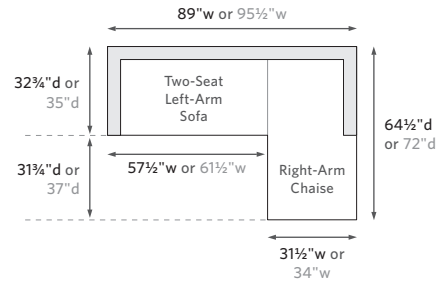

OUTDOOR SEATING DIMENSIONS DIAGRAM

See the "Dimensions Sheet" for the measurements that correspond with the letters below.

RH

OUTDOOR SEATING DIMENSIONS DIAGRAM

See the "Dimensions Sheet" for the measurements that correspond with the letters below.

RH

When configuring a sectional, please choose either Luxe or Classic depth for *all* components.

LEFT-ARM SOFA CHAISE SECTIONAL

89" Classic Left-Arm Sofa Chaise: 89" w x 64½" d x 24½" h Overall
 96" Luxe Left-Arm Sofa Chaise: 95½" w x 72" d x 26¼" h Overall

RIGHT-ARM SOFA CHAISE SECTIONAL

89" Classic Right-Arm Sofa Chaise: 89" w x 64½" d x 24½" h Overall
 96" Luxe Right-Arm Sofa Chaise: 95½" w x 72" d x 26¼" h Overall

LEFT-ARM L-SECTIONAL

116" Classic Left-Arm L-Sectional: 116¼" w x 90¼" d x 24½" h Overall
 119" Luxe Left-Arm L-Sectional: 118½" w x 96½" d x 26¼" h Overall