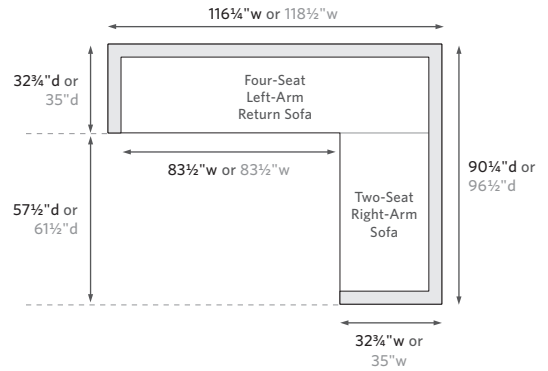

RH

When configuring a sectional, please choose either Luxe or Classic depth for *all* components.

LEFT-ARM SOFA CHAISE SECTIONAL

89" Classic Left-Arm Sofa Chaise: 89" w x 64½" d x 24½" h Overall
 96" Luxe Left-Arm Sofa Chaise: 95½" w x 72" d x 26¼" h Overall

RIGHT-ARM SOFA CHAISE SECTIONAL

89" Classic Right-Arm Sofa Chaise: 89" w x 64½" d x 24½" h Overall
 96" Luxe Right-Arm Sofa Chaise: 95½" w x 72" d x 26¼" h Overall

LEFT-ARM L-SECTIONAL

116" Classic Left-Arm L-Sectional: 116¼" w x 90¼" d x 24½" h Overall
 119" Luxe Left-Arm L-Sectional: 118½" w x 96½" d x 26¼" h Overall

RIGHT-ARM L-SECTIONAL

116" Classic Right-Arm L-Sectional: 116¼" w x 90¼" d x 24½" h Overall
 119" Luxe Right-Arm L-Sectional: 118½" w x 96½" d x 26¼" h Overall

U-SOFA SECTIONAL

118" Classic U-Sofa Sectional: 117½" w x 116¼" d x 24½" h Overall
 126" Luxe U-Sofa Sectional: 126" w x 118½" d x 26¼" h Overall

U-CHAISE SECTIONAL

115" Classic U-Chaise Sectional: 115" w x 64½" d x 24½" h Overall
 124" Luxe U-Chaise Sectional: 124" w x 72" d x 26¼" h Overall

LEFT-ARM CORNER SECTIONAL

90" Classic Left-Arm Corner Sectional: 90¼" w x 90¼" d x 24½" h Overall
 95" Luxe Left-Arm Corner Sectional: 91" w x 96½" d x 26¼" h Overall