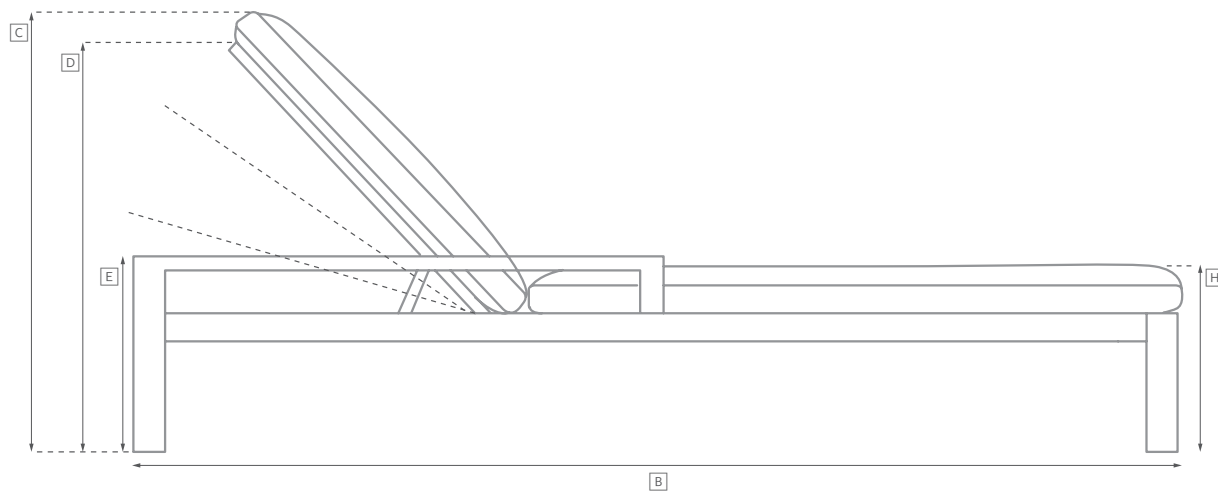

MARBELLA ALUMINUM SEATING COLLECTION

All dimensions are given in inches. See the attached "Dimensions Diagram" sheet for more information on the keys used in this chart.

	OVERALL WIDTH A	OVERALL DEPTH B	OVERALL HEIGHT W/ CUSHION C	FRAME HEIGHT D	ARM HEIGHT E	ARM WIDTH F	FOOT HEIGHT G	SEAT HEIGHT W/ CUSHION H	SEAT HEIGHT (FLOOR TO FRAME) I	INSIDE SEAT WIDTH J	INSIDE SEAT DEPTH K	# OF BACK CUSHIONS	# OF SEAT CUSHIONS
LUXE THREE-SEAT RIGHT-ARM RETURN SOFA	91	35	27	26½	19½	5½	1	14	9	88½	29½	3	1
CLASSIC FOUR-SEAT LEFT-ARM RETURN SOFA	116½	32¾	25	24½	18	5½	1	13	8	107¾	27¾	3	1
LUXE FOUR-SEAT LEFT-ARM RETURN SOFA	118½	35	27	26½	19½	5½	1	14	9	107½	29½	3	1
CLASSIC FOUR-SEAT RIGHT-ARM RETURN SOFA	116½	32¾	25	24½	18	5½	1	13	8	107¾	27¾	3	1
LUXE FOUR-SEAT RIGHT-ARM RETURN SOFA	118½	35	27	26½	19½	5½	1	14	9	107½	29½	3	1
CLASSIC LEFT-ARM CHAISE	31½	64½	25	24½	18	5½	1	13	8	26	59	1	1
LUXE LEFT-ARM CHAISE	34	72	27	26½	19½	5½	1	14	9	28½	66½	1	1
CLASSIC RIGHT-ARM CHAISE	31½	64½	25	24½	18	5½	1	13	8	26	59	1	1
LUXE RIGHT-ARM CHAISE	34	72	27	26½	19½	5½	1	14	9	28½	66½	1	1
SIDE CHAIR	21	23	32	32	-	-	13½	18½	17	21	18½	0	1
ARMCHAIR	26	23	32	32	23½	3½	13½	18½	17	19	18½	0	1
BARSTOOL	18	20½	40	40	-	-	10	31½	30	18	17	0	1
COUNTER STOOL	18	20½	36	36	-	-	8¾	27½	26	18	17	0	1

OUTDOOR SEATING DIMENSIONS DIAGRAM

See the "Dimensions Sheet" for the measurements that correspond with the letters below.

RH

OUTDOOR SEATING DIMENSIONS DIAGRAM

See the "Dimensions Sheet" for the measurements that correspond with the letters below.

RH

When configuring a sectional, please choose either Luxe or Classic depth for *all* components.

LEFT-ARM SOFA CHAISE SECTIONAL

89" Classic Left-Arm Sofa Chaise: 89" w x 64½" d x 24½" h Overall
 96" Luxe Left-Arm Sofa Chaise: 95½" w x 72" d x 26¼" h Overall