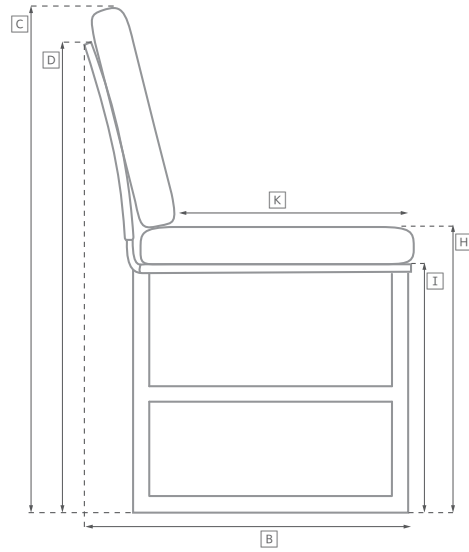

MARBELLA ALUMINUM SEATING COLLECTION

All dimensions are given in inches. See the attached "Dimensions Diagram" sheet for more information on the keys used in this chart.

	OVERALL WIDTH A	OVERALL DEPTH B	OVERALL HEIGHT W/ CUSHION C	FRAME HEIGHT D	ARM HEIGHT E	ARM WIDTH F	FOOT HEIGHT G	SEAT HEIGHT W/ CUSHION H	SEAT HEIGHT (FLOOR TO FRAME) I	INSIDE SEAT WIDTH J	INSIDE SEAT DEPTH K	# OF BACK CUSHIONS	# OF SEAT CUSHIONS
LUXE THREE-SEAT RIGHT-ARM RETURN SOFA	91	35	27	26½	19½	5½	1	14	9	88½	29½	3	1
CLASSIC FOUR-SEAT LEFT-ARM RETURN SOFA	116½	32¾	25	24½	18	5½	1	13	8	107¾	27¾	3	1
LUXE FOUR-SEAT LEFT-ARM RETURN SOFA	118½	35	27	26½	19½	5½	1	14	9	107½	29½	3	1
CLASSIC FOUR-SEAT RIGHT-ARM RETURN SOFA	116½	32¾	25	24½	18	5½	1	13	8	107¾	27¾	3	1
LUXE FOUR-SEAT RIGHT-ARM RETURN SOFA	118½	35	27	26½	19½	5½	1	14	9	107½	29½	3	1
CLASSIC LEFT-ARM CHAISE	31½	64½	25	24½	18	5½	1	13	8	26	59	1	1
LUXE LEFT-ARM CHAISE	34	72	27	26½	19½	5½	1	14	9	28½	66½	1	1
CLASSIC RIGHT-ARM CHAISE	31½	64½	25	24½	18	5½	1	13	8	26	59	1	1
LUXE RIGHT-ARM CHAISE	34	72	27	26½	19½	5½	1	14	9	28½	66½	1	1
SIDE CHAIR	21	23	32	32	-	-	13½	18½	17	21	18½	0	1
ARMCHAIR	26	23	32	32	23½	3½	13½	18½	17	19	18½	0	1
BARSTOOL	18	20½	40	40	-	-	10	31½	30	18	17	0	1
COUNTER STOOL	18	20½	36	36	-	-	8¾	27½	26	18	17	0	1

OUTDOOR SEATING DIMENSIONS DIAGRAM

See the "Dimensions Sheet" for the measurements that correspond with the letters below.

RH