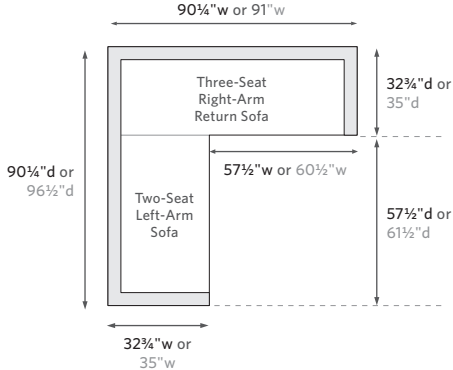

RH

When configuring a sectional, please choose either Luxe or Classic depth for *all* components.

LEFT-ARM SOFA CHAISE SECTIONAL

89" Classic Left-Arm Sofa Chaise: 89" w x 64½" d x 24½" h Overall
 96" Luxe Left-Arm Sofa Chaise: 95½" w x 72" d x 26¼" h Overall

RIGHT-ARM SOFA CHAISE SECTIONAL

89" Classic Right-Arm Sofa Chaise: 89" w x 64½" d x 24½" h Overall
 96" Luxe Right-Arm Sofa Chaise: 95½" w x 72" d x 26¼" h Overall

LEFT-ARM L-SECTIONAL

116" Classic Left-Arm L-Sectional: 116¼" w x 90¼" d x 24½" h Overall
 119" Luxe Left-Arm L-Sectional: 118½" w x 96½" d x 26¼" h Overall

RIGHT-ARM L-SECTIONAL

116" Classic Right-Arm L-Sectional: 116¼" w x 90¼" d x 24½" h Overall
 119" Luxe Right-Arm L-Sectional: 118½" w x 96½" d x 26¼" h Overall

U-SOFA SECTIONAL

118" Classic U-Sofa Sectional: 117½" w x 116¼" d x 24½" h Overall
 126" Luxe U-Sofa Sectional: 126" w x 118½" d x 26¼" h Overall

U-CHAISE SECTIONAL

115" Classic U-Chaise Sectional: 115" w x 64½" d x 24½" h Overall
 124" Luxe U-Chaise Sectional: 124" w x 72" d x 26¼" h Overall

LEFT-ARM CORNER SECTIONAL

90" Classic Left-Arm Corner Sectional: 90¼" w x 90¼" d x 24½" h Overall
 95" Luxe Left-Arm Corner Sectional: 91" w x 96½" d x 26¼" h Overall