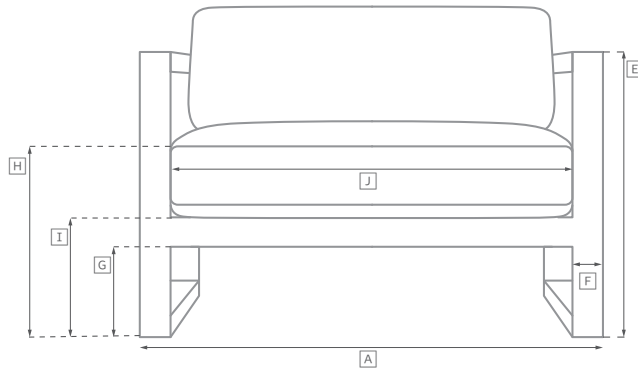

HAVANA SEATING COLLECTION

All dimensions are given in cm; all weights are given in kg. See the attached "Dimensions Diagram" sheet for more information on the keys used in this chart.

	OVERALL WIDTH A	OVERALL DEPTH B	OVERALL HEIGHT W/ CUSHION C	FRAME HEIGHT D	ARM HEIGHT E	ARM WIDTH F	FOOT HEIGHT G	SEAT HEIGHT W/ CUSHION H	SEAT HEIGHT (FLOOR TO FRAME) I	INSIDE SEAT WIDTH J	INSIDE SEAT DEPTH K	# OF BACK CUSHIONS	# OF SEAT CUSHIONS	WEIGHT
CLASSIC TWO-SEAT LEFT-ARM SOFA	155	86	76	67	50	3	-	36	10	152	60	2	1	-
CLASSIC TWO-SEAT RIGHT-ARM SOFA	155	86	76	67	50	3	-	36	10	152	60	2	1	-
CLASSIC FOUR-SEAT LEFT-ARM RETURN SOFA	317	86	76	67	50	3	-	36	10	272	60	5	1	-
CLASSIC FOUR-SEAT RIGHT-ARM RETURN SOFA	317	86	76	67	50	3	-	36	10	272	60	5	1	-
CLASSIC LEFT-ARM CHAISE	76	179	76	67	50	3	-	36	10	76	165	1	1	-
CLASSIC RIGHT-ARM CHAISE	76	179	76	67	50	3	-	36	10	76	165	1	1	-
BENCH	185	66	86	79	64	3	-	46	38	175	43	3	1	-
DINING ARMCHAIR	58	61	83	83	74	3	-	51	46	52	47	1	1	-
FAN CHAIR	91	81	107	107	-	-	-	46	36	61	58	1	1	-
BARSTOOL	53	58	90	90	80	3	25	77	74	48	44	-	1	-

OUTDOOR SEATING DIMENSIONS DIAGRAM

See the "Dimensions Sheet" for the measurements that correspond with the letters below.

RH