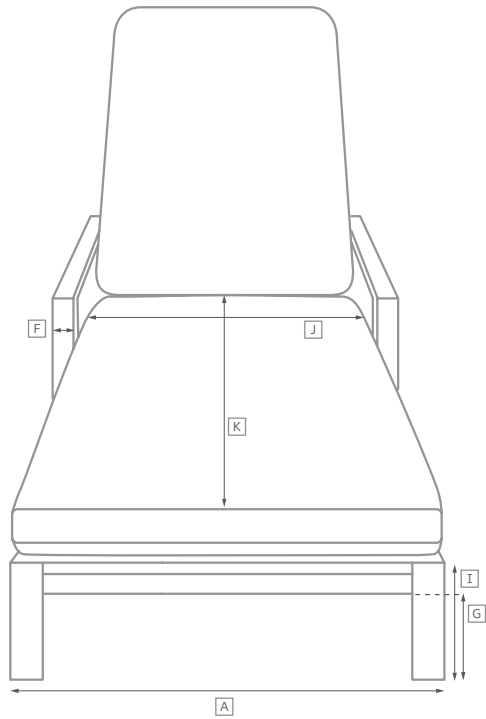

# HAVANA SEATING COLLECTION

All dimensions are given in cm; all weights are given in kg. See the attached "Dimensions Diagram" sheet for more information on the keys used in this chart.

	OVERALL WIDTH A	OVERALL DEPTH B	OVERALL HEIGHT W/ CUSHION C	FRAME HEIGHT D	ARM HEIGHT E	ARM WIDTH F	FOOT HEIGHT G	SEAT HEIGHT W/ CUSHION H	SEAT HEIGHT (FLOOR TO FRAME) I	INSIDE SEAT WIDTH J	INSIDE SEAT DEPTH K	# OF BACK CUSHIONS	# OF SEAT CUSHIONS	WEIGHT
CLASSIC TWO-SEAT LEFT-ARM SOFA	155	86	76	67	50	3	-	36	10	152	60	2	1	-
CLASSIC TWO-SEAT RIGHT-ARM SOFA	155	86	76	67	50	3	-	36	10	152	60	2	1	-
CLASSIC FOUR-SEAT LEFT-ARM RETURN SOFA	317	86	76	67	50	3	-	36	10	272	60	5	1	-
CLASSIC FOUR-SEAT RIGHT-ARM RETURN SOFA	317	86	76	67	50	3	-	36	10	272	60	5	1	-
CLASSIC LEFT-ARM CHAISE	76	179	76	67	50	3	-	36	10	76	165	1	1	-
CLASSIC RIGHT-ARM CHAISE	76	179	76	67	50	3	-	36	10	76	165	1	1	-
BENCH	185	66	86	79	64	3	-	46	38	175	43	3	1	-
DINING ARMCHAIR	58	61	83	83	74	3	-	51	46	52	47	1	1	-
FAN CHAIR	91	81	107	107	-	-	-	46	36	61	58	1	1	-
BARSTOOL	53	58	90	90	80	3	25	77	74	48	44	-	1	-

# OUTDOOR SEATING DIMENSIONS DIAGRAM

See the "Dimensions Sheet" for the measurements that correspond with the letters below.

RH

# OUTDOOR SEATING DIMENSIONS DIAGRAM

See the "Dimensions Sheet" for the measurements that correspond with the letters below.

RH

**SOFA CHAISE SECTIONAL**

Available in left- and right-arm configurations.

**L-SECTIONAL**