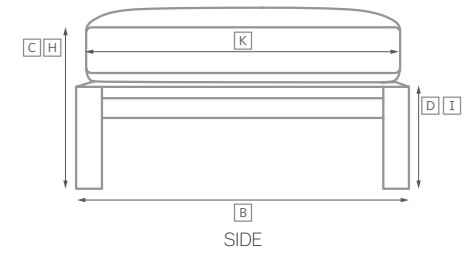

# HAVANA SEATING COLLECTION

All dimensions are given in cm; all weights are given in kg. See the attached "Dimensions Diagram" sheet for more information on the keys used in this chart.

	OVERALL WIDTH A	OVERALL DEPTH B	OVERALL HEIGHT W/ CUSHION C	FRAME HEIGHT D	ARM HEIGHT E	ARM WIDTH F	FOOT HEIGHT G	SEAT HEIGHT W/ CUSHION H	SEAT HEIGHT (FLOOR TO FRAME) I	INSIDE SEAT WIDTH J	INSIDE SEAT DEPTH K	# OF BACK CUSHIONS	# OF SEAT CUSHIONS	WEIGHT
CLASSIC TWO-SEAT LEFT-ARM SOFA	155	86	76	67	50	3	-	36	10	152	60	2	1	-
CLASSIC TWO-SEAT RIGHT-ARM SOFA	155	86	76	67	50	3	-	36	10	152	60	2	1	-
CLASSIC FOUR-SEAT LEFT-ARM RETURN SOFA	317	86	76	67	50	3	-	36	10	272	60	5	1	-
CLASSIC FOUR-SEAT RIGHT-ARM RETURN SOFA	317	86	76	67	50	3	-	36	10	272	60	5	1	-
CLASSIC LEFT-ARM CHAISE	76	179	76	67	50	3	-	36	10	76	165	1	1	-
CLASSIC RIGHT-ARM CHAISE	76	179	76	67	50	3	-	36	10	76	165	1	1	-
BENCH	185	66	86	79	64	3	-	46	38	175	43	3	1	-
DINING ARMCHAIR	58	61	83	83	74	3	-	51	46	52	47	1	1	-
FAN CHAIR	91	81	107	107	-	-	-	46	36	61	58	1	1	-
BARSTOOL	53	58	90	90	80	3	25	77	74	48	44	-	1	-

# OUTDOOR SEATING DIMENSIONS DIAGRAM

See the "Dimensions Sheet" for the measurements that correspond with the letters below.

RH

# OUTDOOR SEATING DIMENSIONS DIAGRAM

See the "Dimensions Sheet" for the measurements that correspond with the letters below.

RH

**SOFA CHAISE SECTIONAL**

Available in left- and right-arm configurations.

**L-SECTIONAL**