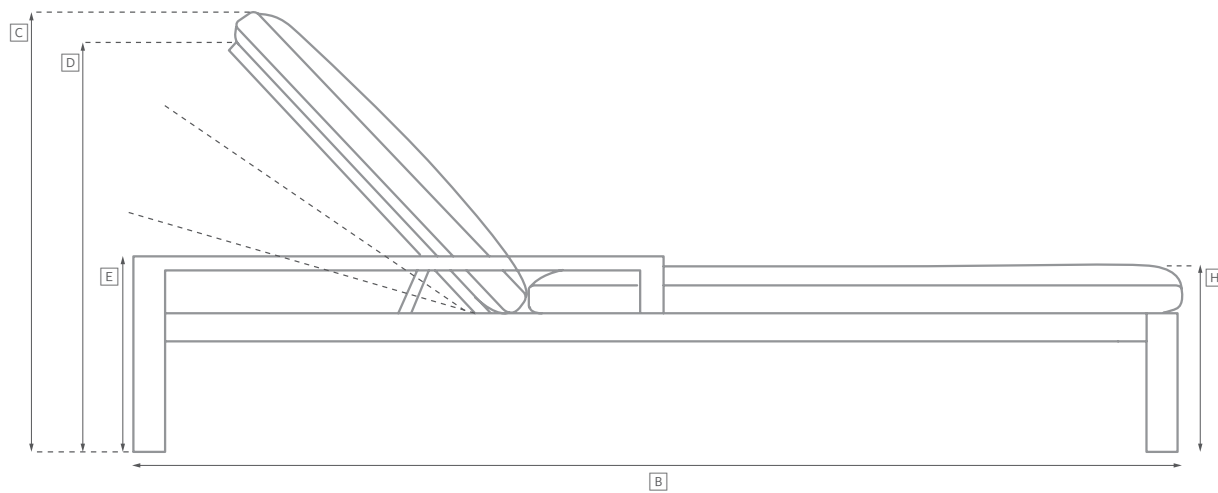

# HAVANA SEATING COLLECTION

All dimensions are given in cm; all weights are given in kg. See the attached "Dimensions Diagram" sheet for more information on the keys used in this chart.

	OVERALL WIDTH A	OVERALL DEPTH B	OVERALL HEIGHT W/ CUSHION C	FRAME HEIGHT D	ARM HEIGHT E	ARM WIDTH F	FOOT HEIGHT G	SEAT HEIGHT W/ CUSHION H	SEAT HEIGHT (FLOOR TO FRAME) I	INSIDE SEAT WIDTH J	INSIDE SEAT DEPTH K	# OF BACK CUSHIONS	# OF SEAT CUSHIONS	WEIGHT
CLASSIC TWO-SEAT LEFT-ARM SOFA	155	86	76	67	50	3	-	36	10	152	60	2	1	-
CLASSIC TWO-SEAT RIGHT-ARM SOFA	155	86	76	67	50	3	-	36	10	152	60	2	1	-
CLASSIC FOUR-SEAT LEFT-ARM RETURN SOFA	317	86	76	67	50	3	-	36	10	272	60	5	1	-
CLASSIC FOUR-SEAT RIGHT-ARM RETURN SOFA	317	86	76	67	50	3	-	36	10	272	60	5	1	-
CLASSIC LEFT-ARM CHAISE	76	179	76	67	50	3	-	36	10	76	165	1	1	-
CLASSIC RIGHT-ARM CHAISE	76	179	76	67	50	3	-	36	10	76	165	1	1	-
BENCH	185	66	86	79	64	3	-	46	38	175	43	3	1	-
DINING ARMCHAIR	58	61	83	83	74	3	-	51	46	52	47	1	1	-
FAN CHAIR	91	81	107	107	-	-	-	46	36	61	58	1	1	-
BARSTOOL	53	58	90	90	80	3	25	77	74	48	44	-	1	-

# OUTDOOR SEATING DIMENSIONS DIAGRAM

See the "Dimensions Sheet" for the measurements that correspond with the letters below.

RH

# OUTDOOR SEATING DIMENSIONS DIAGRAM

See the "Dimensions Sheet" for the measurements that correspond with the letters below.

RH

**SOFA CHAISE SECTIONAL**

Available in left- and right-arm configurations.

**L-SECTIONAL**