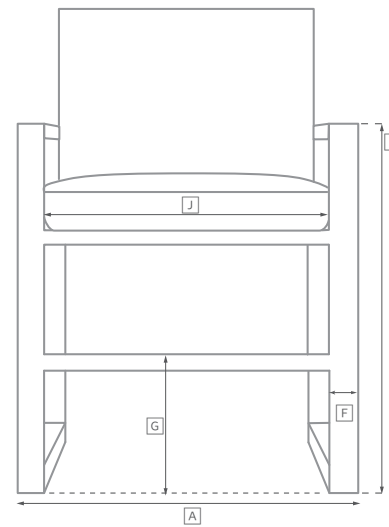

HAVANA SEATING COLLECTION

All dimensions are given in cm; all weights are given in kg. See the attached "Dimensions Diagram" sheet for more information on the keys used in this chart.

	OVERALL WIDTH A	OVERALL DEPTH B	OVERALL HEIGHT W/ CUSHION C	FRAME HEIGHT D	ARM HEIGHT E	ARM WIDTH F	FOOT HEIGHT G	SEAT HEIGHT W/ CUSHION H	SEAT HEIGHT (FLOOR TO FRAME) I	INSIDE SEAT WIDTH J	INSIDE SEAT DEPTH K	# OF BACK CUSHIONS	# OF SEAT CUSHIONS	WEIGHT
CLASSIC TWO-SEAT LEFT-ARM SOFA	155	86	76	67	50	3	-	36	10	152	60	2	1	-
CLASSIC TWO-SEAT RIGHT-ARM SOFA	155	86	76	67	50	3	-	36	10	152	60	2	1	-
CLASSIC FOUR-SEAT LEFT-ARM RETURN SOFA	317	86	76	67	50	3	-	36	10	272	60	5	1	-
CLASSIC FOUR-SEAT RIGHT-ARM RETURN SOFA	317	86	76	67	50	3	-	36	10	272	60	5	1	-
CLASSIC LEFT-ARM CHAISE	76	179	76	67	50	3	-	36	10	76	165	1	1	-
CLASSIC RIGHT-ARM CHAISE	76	179	76	67	50	3	-	36	10	76	165	1	1	-
BENCH	185	66	86	79	64	3	-	46	38	175	43	3	1	-
DINING ARMCHAIR	58	61	83	83	74	3	-	51	46	52	47	1	1	-
FAN CHAIR	91	81	107	107	-	-	-	46	36	61	58	1	1	-
BARSTOOL	53	58	90	90	80	3	25	77	74	48	44	-	1	-

OUTDOOR SEATING DIMENSIONS DIAGRAM

See the "Dimensions Sheet" for the measurements that correspond with the letters below.

RH