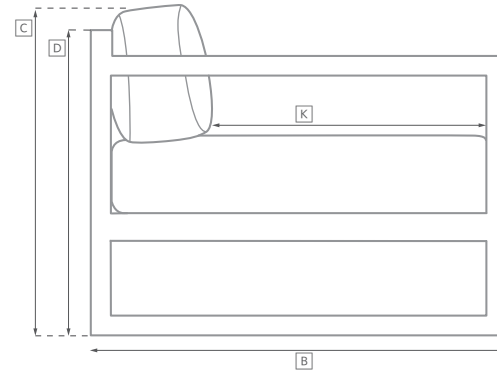

HAVANA SEATING COLLECTION

All dimensions are given in cm; all weights are given in kg. See the attached "Dimensions Diagram" sheet for more information on the keys used in this chart.

	OVERALL WIDTH A	OVERALL DEPTH B	OVERALL HEIGHT W/ CUSHION C	FRAME HEIGHT D	ARM HEIGHT E	ARM WIDTH F	FOOT HEIGHT G	SEAT HEIGHT W/ CUSHION H	SEAT HEIGHT (FLOOR TO FRAME) I	INSIDE SEAT WIDTH J	INSIDE SEAT DEPTH K	# OF BACK CUSHIONS	# OF SEAT CUSHIONS	WEIGHT
CLASSIC TWO-SEAT LEFT-ARM SOFA	155	86	76	67	50	3	-	36	10	152	60	2	1	-
CLASSIC TWO-SEAT RIGHT-ARM SOFA	155	86	76	67	50	3	-	36	10	152	60	2	1	-
CLASSIC FOUR-SEAT LEFT-ARM RETURN SOFA	317	86	76	67	50	3	-	36	10	272	60	5	1	-
CLASSIC FOUR-SEAT RIGHT-ARM RETURN SOFA	317	86	76	67	50	3	-	36	10	272	60	5	1	-
CLASSIC LEFT-ARM CHAISE	76	179	76	67	50	3	-	36	10	76	165	1	1	-
CLASSIC RIGHT-ARM CHAISE	76	179	76	67	50	3	-	36	10	76	165	1	1	-
BENCH	185	66	86	79	64	3	-	46	38	175	43	3	1	-
DINING ARMCHAIR	58	61	83	83	74	3	-	51	46	52	47	1	1	-
FAN CHAIR	91	81	107	107	-	-	-	46	36	61	58	1	1	-
BARSTOOL	53	58	90	90	80	3	25	77	74	48	44	-	1	-

OUTDOOR SEATING DIMENSIONS DIAGRAM

See the "Dimensions Sheet" for the measurements that correspond with the letters below.

RH