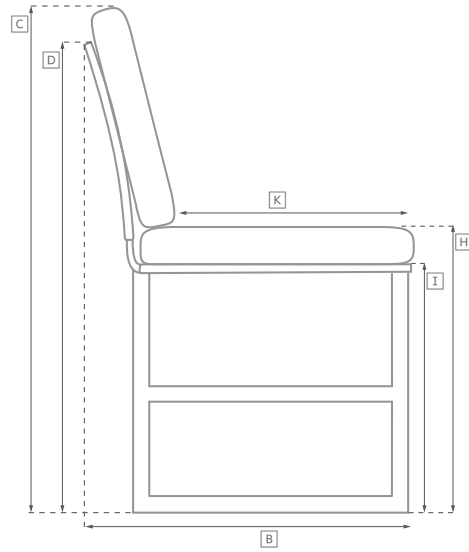

HAVANA SEATING COLLECTION

All dimensions are given in cm; all weights are given in kg. See the attached "Dimensions Diagram" sheet for more information on the keys used in this chart.

	OVERALL WIDTH A	OVERALL DEPTH B	OVERALL HEIGHT W/ CUSHION C	FRAME HEIGHT D	ARM HEIGHT E	ARM WIDTH F	FOOT HEIGHT G	SEAT HEIGHT W/ CUSHION H	SEAT HEIGHT (FLOOR TO FRAME) I	INSIDE SEAT WIDTH J	INSIDE SEAT DEPTH K	# OF BACK CUSHIONS	# OF SEAT CUSHIONS	WEIGHT
CLASSIC TWO-SEAT LEFT-ARM SOFA	155	86	76	67	50	3	-	36	10	152	60	2	1	-
CLASSIC TWO-SEAT RIGHT-ARM SOFA	155	86	76	67	50	3	-	36	10	152	60	2	1	-
CLASSIC FOUR-SEAT LEFT-ARM RETURN SOFA	317	86	76	67	50	3	-	36	10	272	60	5	1	-
CLASSIC FOUR-SEAT RIGHT-ARM RETURN SOFA	317	86	76	67	50	3	-	36	10	272	60	5	1	-
CLASSIC LEFT-ARM CHAISE	76	179	76	67	50	3	-	36	10	76	165	1	1	-
CLASSIC RIGHT-ARM CHAISE	76	179	76	67	50	3	-	36	10	76	165	1	1	-
BENCH	185	66	86	79	64	3	-	46	38	175	43	3	1	-
DINING ARMCHAIR	58	61	83	83	74	3	-	51	46	52	47	1	1	-
FAN CHAIR	91	81	107	107	-	-	-	46	36	61	58	1	1	-
BARSTOOL	53	58	90	90	80	3	25	77	74	48	44	-	1	-

OUTDOOR SEATING DIMENSIONS DIAGRAM

See the "Dimensions Sheet" for the measurements that correspond with the letters below.

RH