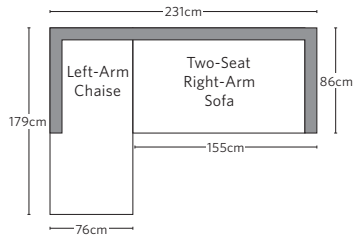

# HAVANA SEATING COLLECTION

All dimensions are given in cm; all weights are given in kg. See the attached "Dimensions Diagram" sheet for more information on the keys used in this chart.

	OVERALL WIDTH A	OVERALL DEPTH B	OVERALL HEIGHT W/ CUSHION C	FRAME HEIGHT D	ARM HEIGHT E	ARM WIDTH F	FOOT HEIGHT G	SEAT HEIGHT W/ CUSHION H	SEAT HEIGHT (FLOOR TO FRAME) I	INSIDE SEAT WIDTH J	INSIDE SEAT DEPTH K	# OF BACK CUSHIONS	# OF SEAT CUSHIONS	WEIGHT
CLASSIC TWO-SEAT LEFT-ARM SOFA	155	86	76	67	50	3	-	36	10	152	60	2	1	-
CLASSIC TWO-SEAT RIGHT-ARM SOFA	155	86	76	67	50	3	-	36	10	152	60	2	1	-
CLASSIC FOUR-SEAT LEFT-ARM RETURN SOFA	317	86	76	67	50	3	-	36	10	272	60	5	1	-
CLASSIC FOUR-SEAT RIGHT-ARM RETURN SOFA	317	86	76	67	50	3	-	36	10	272	60	5	1	-
CLASSIC LEFT-ARM CHAISE	76	179	76	67	50	3	-	36	10	76	165	1	1	-
CLASSIC RIGHT-ARM CHAISE	76	179	76	67	50	3	-	36	10	76	165	1	1	-
BENCH	185	66	86	79	64	3	-	46	38	175	43	3	1	-
DINING ARMCHAIR	58	61	83	83	74	3	-	51	46	52	47	1	1	-
FAN CHAIR	91	81	107	107	-	-	-	46	36	61	58	1	1	-
BARSTOOL	53	58	90	90	80	3	25	77	74	48	44	-	1	-

# OUTDOOR SEATING DIMENSIONS DIAGRAM

See the "Dimensions Sheet" for the measurements that correspond with the letters below.

RH

# OUTDOOR SEATING DIMENSIONS DIAGRAM

See the "Dimensions Sheet" for the measurements that correspond with the letters below.

RH

**SOFA CHAISE SECTIONAL**

Available in left- and right-arm configurations.

**L-SECTIONAL**