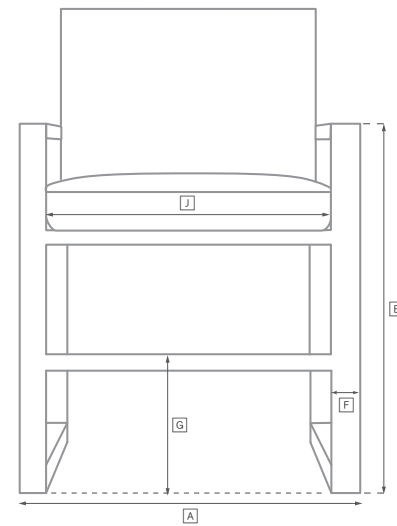

COSTA ALUMINUM SEATING COLLECTION

All dimensions are given in centimeters; all weights are given in kg. See the attached "Dimensions Diagram" sheet for more information on the keys used in this chart.

	OVERALL WIDTH A	OVERALL DEPTH B	OVERALL HEIGHT W/ CUSHION C	FRAME HEIGHT D	ARM HEIGHT E	ARM WIDTH F	FOOT HEIGHT G	SEAT HEIGHT W/ CUSHION H	SEAT HEIGHT (FLOOR TO FRAME) I	INSIDE SEAT WIDTH J	INSIDE SEAT DEPTH K	NUMBER OF BACK CUSHIONS	NUMBER OF SEAT CUSHIONS	WEIGHT
DINING SIDE CHAIR	51	57	84	84	-	-	-	46	41	51	44	-	1	-
DINING ARMCHAIR	58	57	84	84	64	4	-	46	41	51	44	-	1	-
COUNTER STOOL	51	56	102	102	-	-	-	69	64	51	44	-	1	-
BARSTOOL	51	56	112	112	-	-	-	79	74	51	44	-	1	-

OUTDOOR SEATING DIMENSIONS DIAGRAM

See the "Dimensions Sheet" for the measurements that correspond with the letters below.