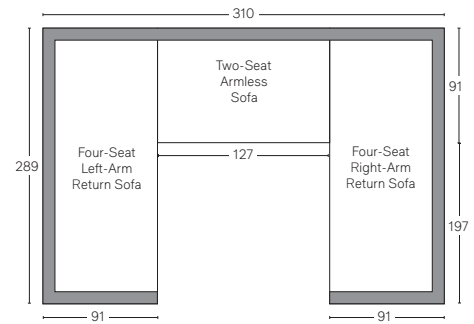

COSTA ALUMINUM SEATING COLLECTION

All dimensions are given in centimeters; all weights are given in kg. See the attached "Dimensions Diagram" sheet for more information on the keys used in this chart.

	OVERALL WIDTH A	OVERALL DEPTH B	OVERALL HEIGHT W/ CUSHION C	FRAME HEIGHT D	ARM HEIGHT E	ARM WIDTH F	FOOT HEIGHT G	SEAT HEIGHT W/ CUSHION H	SEAT HEIGHT (FLOOR TO FRAME) I	INSIDE SEAT WIDTH J	INSIDE SEAT DEPTH K	NUMBER OF BACK CUSHIONS	NUMBER OF SEAT CUSHIONS	WEIGHT
DINING SIDE CHAIR	51	57	84	84	-	-	-	46	41	51	44	-	1	-
DINING ARMCHAIR	58	57	84	84	64	4	-	46	41	51	44	-	1	-
COUNTER STOOL	51	56	102	102	-	-	-	69	64	51	44	-	1	-
BARSTOOL	51	56	112	112	-	-	-	79	74	51	44	-	1	-

OUTDOOR SEATING DIMENSIONS DIAGRAM

See the "Dimensions Sheet" for the measurements that correspond with the letters below.

OUTDOOR SEATING DIMENSIONS DIAGRAM

See the "Dimensions Sheet" for the measurements that correspond with the letters below.

RH

COSTA ALUMINUM SECTIONALS - CLASSIC DEPTH 70cm

All dimensions are given in centimeters.

RH

SOFA CHAISE SECTIONAL

Available in left- and right-arm configurations.

U-CHAISE SECTIONAL

L-SECTIONAL

Available in left- and right-arm configurations.

U-SOFA SECTIONAL

COSTA ALUMINUM SECTIONALS - LUXE DEPTH 75cm

All dimensions are given in centimeters.

RH

SOFA CHAISE SECTIONAL

Available in left- and right-arm configurations.