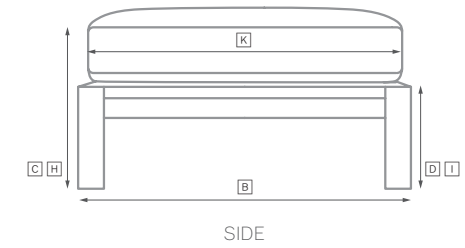

COSTA ALUMINUM SEATING COLLECTION

All dimensions are given in centimeters; all weights are given in kg. See the attached "Dimensions Diagram" sheet for more information on the keys used in this chart.

	OVERALL WIDTH A	OVERALL DEPTH B	OVERALL HEIGHT W/ CUSHION C	FRAME HEIGHT D	ARM HEIGHT E	ARM WIDTH F	FOOT HEIGHT G	SEAT HEIGHT W/ CUSHION H	SEAT HEIGHT (FLOOR TO FRAME) I	INSIDE SEAT WIDTH J	INSIDE SEAT DEPTH K	NUMBER OF BACK CUSHIONS	NUMBER OF SEAT CUSHIONS	WEIGHT
DINING SIDE CHAIR	51	57	84	84	-	-	-	46	41	51	44	-	1	-
DINING ARMCHAIR	58	57	84	84	64	4	-	46	41	51	44	-	1	-
COUNTER STOOL	51	56	102	102	-	-	-	69	64	51	44	-	1	-
BARSTOOL	51	56	112	112	-	-	-	79	74	51	44	-	1	-

OUTDOOR SEATING DIMENSIONS DIAGRAM

See the "Dimensions Sheet" for the measurements that correspond with the letters below.

OUTDOOR SEATING DIMENSIONS DIAGRAM

See the "Dimensions Sheet" for the measurements that correspond with the letters below.

RH

COSTA ALUMINUM SECTIONALS - CLASSIC DEPTH 70cm

All dimensions are given in centimeters.

RH

SOFA CHAISE SECTIONAL

Available in left- and right-arm configurations.

U-CHAISE SECTIONAL

L-SECTIONAL

Available in left- and right-arm configurations.

U-SOFA SECTIONAL

COSTA ALUMINUM SECTIONALS - LUXE DEPTH 75cm

All dimensions are given in centimeters.

RH

SOFA CHAISE SECTIONAL

Available in left- and right-arm configurations.