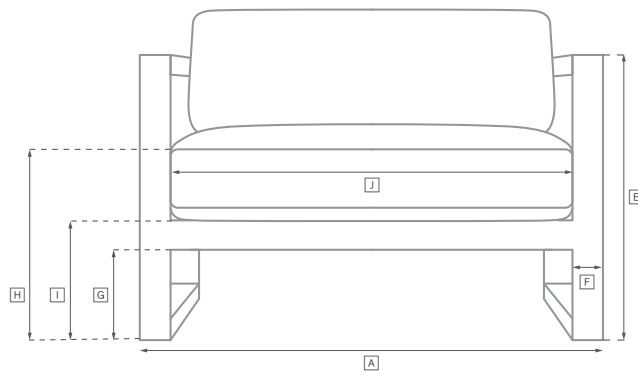

COSTA ALUMINUM SEATING COLLECTION

All dimensions are given in centimeters; all weights are given in kg. See the attached "Dimensions Diagram" sheet for more information on the keys used in this chart.

	OVERALL WIDTH A	OVERALL DEPTH B	OVERALL HEIGHT W/ CUSHION C	FRAME HEIGHT D	ARM HEIGHT E	ARM WIDTH F	FOOT HEIGHT G	SEAT HEIGHT W/ CUSHION H	SEAT HEIGHT (FLOOR TO FRAME) I	INSIDE SEAT WIDTH J	INSIDE SEAT DEPTH K	NUMBER OF BACK CUSHIONS	NUMBER OF SEAT CUSHIONS	WEIGHT
DINING SIDE CHAIR	51	57	84	84	-	-	-	46	41	51	44	-	1	-
DINING ARMCHAIR	58	57	84	84	64	4	-	46	41	51	44	-	1	-
COUNTER STOOL	51	56	102	102	-	-	-	69	64	51	44	-	1	-
BARSTOOL	51	56	112	112	-	-	-	79	74	51	44	-	1	-

OUTDOOR SEATING DIMENSIONS DIAGRAM

See the "Dimensions Sheet" for the measurements that correspond with the letters below.