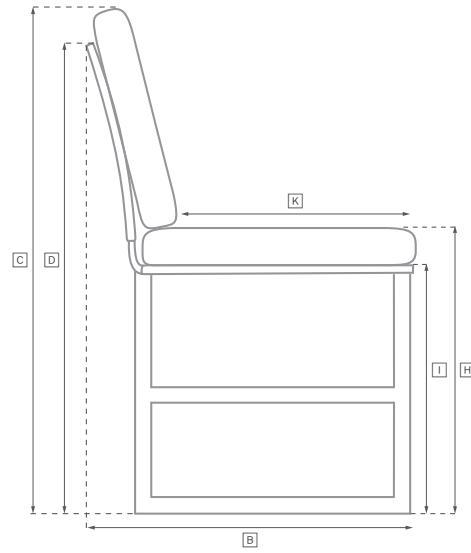

COSTA ALUMINUM SEATING COLLECTION

All dimensions are given in centimeters; all weights are given in kg. See the attached "Dimensions Diagram" sheet for more information on the keys used in this chart.

	OVERALL WIDTH A	OVERALL DEPTH B	OVERALL HEIGHT W/ CUSHION C	FRAME HEIGHT D	ARM HEIGHT E	ARM WIDTH F	FOOT HEIGHT G	SEAT HEIGHT W/ CUSHION H	SEAT HEIGHT (FLOOR TO FRAME) I	INSIDE SEAT WIDTH J	INSIDE SEAT DEPTH K	NUMBER OF BACK CUSHIONS	NUMBER OF SEAT CUSHIONS	WEIGHT
DINING SIDE CHAIR	51	57	84	84	-	-	-	46	41	51	44	-	1	-
DINING ARMCHAIR	58	57	84	84	64	4	-	46	41	51	44	-	1	-
COUNTER STOOL	51	56	102	102	-	-	-	69	64	51	44	-	1	-
BARSTOOL	51	56	112	112	-	-	-	79	74	51	44	-	1	-

OUTDOOR SEATING DIMENSIONS DIAGRAM

See the "Dimensions Sheet" for the measurements that correspond with the letters below.