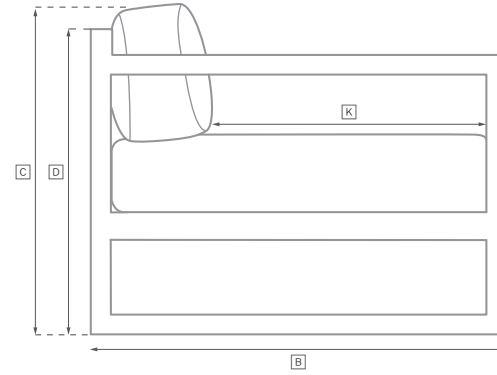

COSTA ALUMINUM SEATING COLLECTION

All dimensions are given in centimeters; all weights are given in kg. See the attached "Dimensions Diagram" sheet for more information on the keys used in this chart.

	OVERALL WIDTH A	OVERALL DEPTH B	OVERALL HEIGHT W/ CUSHION C	FRAME HEIGHT D	ARM HEIGHT E	ARM WIDTH F	FOOT HEIGHT G	SEAT HEIGHT W/ CUSHION H	SEAT HEIGHT (FLOOR TO FRAME) I	INSIDE SEAT WIDTH J	INSIDE SEAT DEPTH K	NUMBER OF BACK CUSHIONS	NUMBER OF SEAT CUSHIONS	WEIGHT
DINING SIDE CHAIR	51	57	84	84	-	-	-	46	41	51	44	-	1	-
DINING ARMCHAIR	58	57	84	84	64	4	-	46	41	51	44	-	1	-
COUNTER STOOL	51	56	102	102	-	-	-	69	64	51	44	-	1	-
BARSTOOL	51	56	112	112	-	-	-	79	74	51	44	-	1	-

OUTDOOR SEATING DIMENSIONS DIAGRAM

See the "Dimensions Sheet" for the measurements that correspond with the letters below.