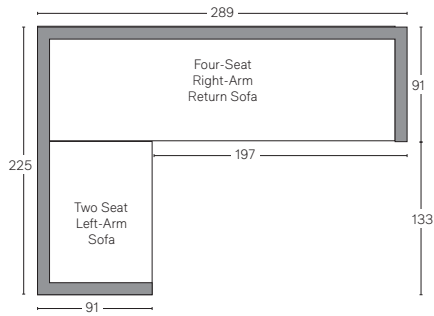

COSTA ALUMINUM SEATING COLLECTION

All dimensions are given in centimeters; all weights are given in kg. See the attached "Dimensions Diagram" sheet for more information on the keys used in this chart.

	OVERALL WIDTH A	OVERALL DEPTH B	OVERALL HEIGHT W/ CUSHION C	FRAME HEIGHT D	ARM HEIGHT E	ARM WIDTH F	FOOT HEIGHT G	SEAT HEIGHT W/ CUSHION H	SEAT HEIGHT (FLOOR TO FRAME) I	INSIDE SEAT WIDTH J	INSIDE SEAT DEPTH K	NUMBER OF BACK CUSHIONS	NUMBER OF SEAT CUSHIONS	WEIGHT
DINING SIDE CHAIR	51	57	84	84	-	-	-	46	41	51	44	-	1	-
DINING ARMCHAIR	58	57	84	84	64	4	-	46	41	51	44	-	1	-
COUNTER STOOL	51	56	102	102	-	-	-	69	64	51	44	-	1	-
BARSTOOL	51	56	112	112	-	-	-	79	74	51	44	-	1	-

OUTDOOR SEATING DIMENSIONS DIAGRAM

See the "Dimensions Sheet" for the measurements that correspond with the letters below.

OUTDOOR SEATING DIMENSIONS DIAGRAM

See the "Dimensions Sheet" for the measurements that correspond with the letters below.

RH

COSTA ALUMINUM SECTIONALS - CLASSIC DEPTH 70cm

All dimensions are given in centimeters.

RH

SOFA CHAISE SECTIONAL

Available in left- and right-arm configurations.

U-CHAISE SECTIONAL

L-SECTIONAL

Available in left- and right-arm configurations.

U-SOFA SECTIONAL

COSTA ALUMINUM SECTIONALS - LUXE DEPTH 75cm

All dimensions are given in centimeters.

RH

SOFA CHAISE SECTIONAL

Available in left- and right-arm configurations.