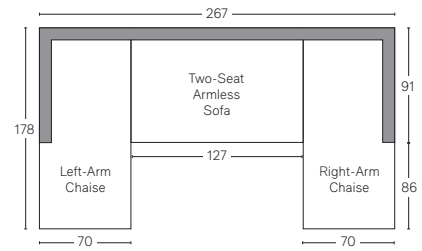

COSTA ALUMINUM SEATING COLLECTION

All dimensions are given in centimeters; all weights are given in kg. See the attached "Dimensions Diagram" sheet for more information on the keys used in this chart.

	OVERALL WIDTH A	OVERALL DEPTH B	OVERALL HEIGHT W/ CUSHION C	FRAME HEIGHT D	ARM HEIGHT E	ARM WIDTH F	FOOT HEIGHT G	SEAT HEIGHT W/ CUSHION H	SEAT HEIGHT (FLOOR TO FRAME) I	INSIDE SEAT WIDTH J	INSIDE SEAT DEPTH K	NUMBER OF BACK CUSHIONS	NUMBER OF SEAT CUSHIONS	WEIGHT
DINING SIDE CHAIR	51	57	84	84	-	-	-	46	41	51	44	-	1	-
DINING ARMCHAIR	58	57	84	84	64	4	-	46	41	51	44	-	1	-
COUNTER STOOL	51	56	102	102	-	-	-	69	64	51	44	-	1	-
BARSTOOL	51	56	112	112	-	-	-	79	74	51	44	-	1	-

OUTDOOR SEATING DIMENSIONS DIAGRAM

See the "Dimensions Sheet" for the measurements that correspond with the letters below.

OUTDOOR SEATING DIMENSIONS DIAGRAM

See the "Dimensions Sheet" for the measurements that correspond with the letters below.

RH

COSTA ALUMINUM SECTIONALS - CLASSIC DEPTH 70cm

All dimensions are given in centimeters.

RH

SOFA CHAISE SECTIONAL

Available in left- and right-arm configurations.

U-CHAISE SECTIONAL

L-SECTIONAL

Available in left- and right-arm configurations.

U-SOFA SECTIONAL

COSTA ALUMINUM SECTIONALS - LUXE DEPTH 75cm

All dimensions are given in centimeters.

RH

SOFA CHAISE SECTIONAL

Available in left- and right-arm configurations.