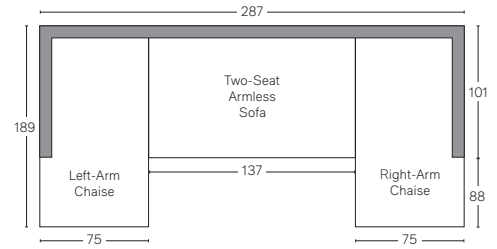

U-CHAISE SECTIONAL