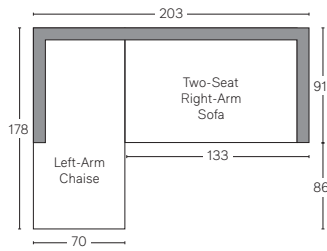

COSTA ALUMINUM SEATING COLLECTION

All dimensions are given in centimeters; all weights are given in kg. See the attached "Dimensions Diagram" sheet for more information on the keys used in this chart.

	OVERALL WIDTH A	OVERALL DEPTH B	OVERALL HEIGHT W/ CUSHION C	FRAME HEIGHT D	ARM HEIGHT E	ARM WIDTH F	FOOT HEIGHT G	SEAT HEIGHT W/ CUSHION H	SEAT HEIGHT (FLOOR TO FRAME) I	INSIDE SEAT WIDTH J	INSIDE SEAT DEPTH K	NUMBER OF BACK CUSHIONS	NUMBER OF SEAT CUSHIONS	WEIGHT
DINING SIDE CHAIR	51	57	84	84	-	-	-	46	41	51	44	-	1	-
DINING ARMCHAIR	58	57	84	84	64	4	-	46	41	51	44	-	1	-
COUNTER STOOL	51	56	102	102	-	-	-	69	64	51	44	-	1	-
BARSTOOL	51	56	112	112	-	-	-	79	74	51	44	-	1	-

OUTDOOR SEATING DIMENSIONS DIAGRAM

See the "Dimensions Sheet" for the measurements that correspond with the letters below.

OUTDOOR SEATING DIMENSIONS DIAGRAM

See the "Dimensions Sheet" for the measurements that correspond with the letters below.

RH

COSTA ALUMINUM SECTIONALS - CLASSIC DEPTH 70cm

All dimensions are given in centimeters.

RH

SOFA CHAISE SECTIONAL

Available in left- and right-arm configurations.

U-CHAISE SECTIONAL

L-SECTIONAL

Available in left- and right-arm configurations.

U-SOFA SECTIONAL

COSTA ALUMINUM SECTIONALS - LUXE DEPTH 75cm

All dimensions are given in centimeters.

RH

SOFA CHAISE SECTIONAL

Available in left- and right-arm configurations.