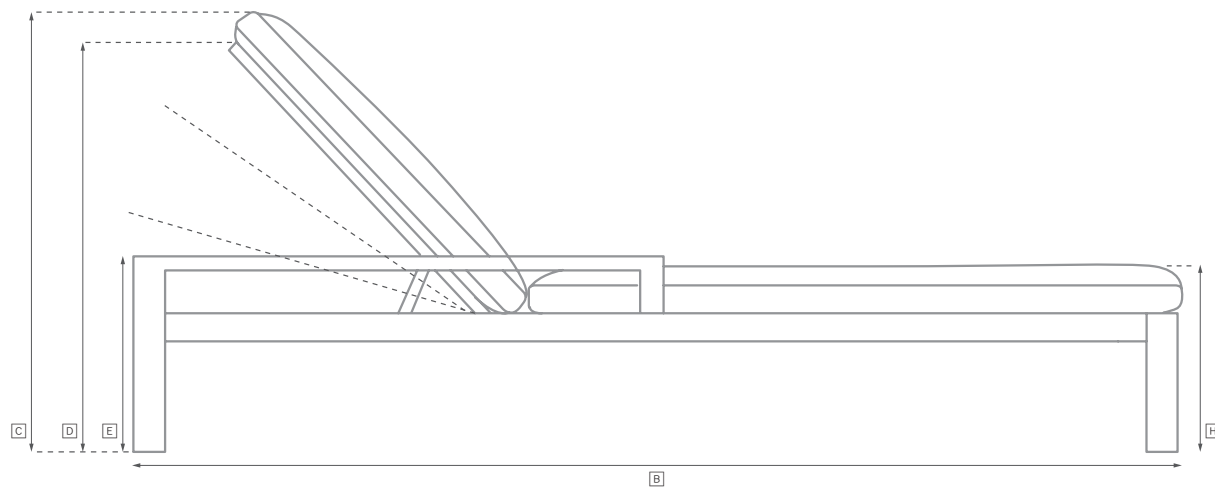

COSTA ALUMINUM SEATING COLLECTION

All dimensions are given in centimeters; all weights are given in kg. See the attached "Dimensions Diagram" sheet for more information on the keys used in this chart.

	OVERALL WIDTH A	OVERALL DEPTH B	OVERALL HEIGHT W/ CUSHION C	FRAME HEIGHT D	ARM HEIGHT E	ARM WIDTH F	FOOT HEIGHT G	SEAT HEIGHT W/ CUSHION H	SEAT HEIGHT (FLOOR TO FRAME) I	INSIDE SEAT WIDTH J	INSIDE SEAT DEPTH K	NUMBER OF BACK CUSHIONS	NUMBER OF SEAT CUSHIONS	WEIGHT
DINING SIDE CHAIR	51	57	84	84	-	-	-	46	41	51	44	-	1	-
DINING ARMCHAIR	58	57	84	84	64	4	-	46	41	51	44	-	1	-
COUNTER STOOL	51	56	102	102	-	-	-	69	64	51	44	-	1	-
BARSTOOL	51	56	112	112	-	-	-	79	74	51	44	-	1	-

OUTDOOR SEATING DIMENSIONS DIAGRAM

See the "Dimensions Sheet" for the measurements that correspond with the letters below.

OUTDOOR SEATING DIMENSIONS DIAGRAM

See the "Dimensions Sheet" for the measurements that correspond with the letters below.

RH

COSTA ALUMINUM SECTIONALS - CLASSIC DEPTH 70cm

All dimensions are given in centimeters.

RH

SOFA CHAISE SECTIONAL

Available in left- and right-arm configurations.

U-CHAISE SECTIONAL

L-SECTIONAL

Available in left- and right-arm configurations.

U-SOFA SECTIONAL

COSTA ALUMINUM SECTIONALS - LUXE DEPTH 75cm

All dimensions are given in centimeters.

RH

SOFA CHAISE SECTIONAL

Available in left- and right-arm configurations.