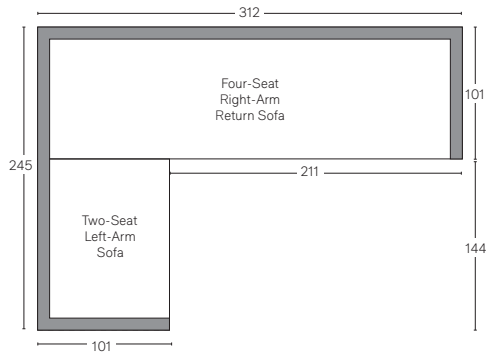

L-SECTIONAL

Available in left- and right-arm configurations.