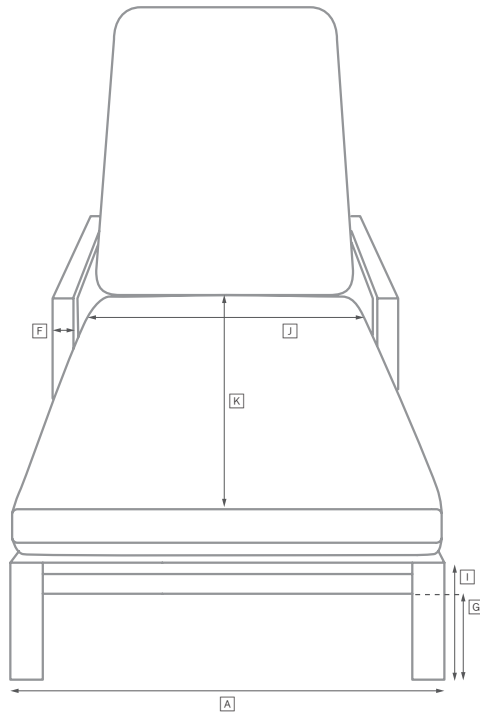

COSTA ALUMINUM SEATING COLLECTION

All dimensions are given in centimeters; all weights are given in kg. See the attached "Dimensions Diagram" sheet for more information on the keys used in this chart.

	OVERALL WIDTH A	OVERALL DEPTH B	OVERALL HEIGHT W/ CUSHION C	FRAME HEIGHT D	ARM HEIGHT E	ARM WIDTH F	FOOT HEIGHT G	SEAT HEIGHT W/ CUSHION H	SEAT HEIGHT (FLOOR TO FRAME) I	INSIDE SEAT WIDTH J	INSIDE SEAT DEPTH K	NUMBER OF BACK CUSHIONS	NUMBER OF SEAT CUSHIONS	WEIGHT
DINING SIDE CHAIR	51	57	84	84	-	-	-	46	41	51	44	-	1	-
DINING ARMCHAIR	58	57	84	84	64	4	-	46	41	51	44	-	1	-
COUNTER STOOL	51	56	102	102	-	-	-	69	64	51	44	-	1	-
BARSTOOL	51	56	112	112	-	-	-	79	74	51	44	-	1	-

OUTDOOR SEATING DIMENSIONS DIAGRAM

See the "Dimensions Sheet" for the measurements that correspond with the letters below.

OUTDOOR SEATING DIMENSIONS DIAGRAM

See the "Dimensions Sheet" for the measurements that correspond with the letters below.

RH

COSTA ALUMINUM SECTIONALS - CLASSIC DEPTH 70cm

All dimensions are given in centimeters.

RH

SOFA CHAISE SECTIONAL

Available in left- and right-arm configurations.

U-CHAISE SECTIONAL

L-SECTIONAL

Available in left- and right-arm configurations.

U-SOFA SECTIONAL

COSTA ALUMINUM SECTIONALS - LUXE DEPTH 75cm

All dimensions are given in centimeters.

RH

SOFA CHAISE SECTIONAL

Available in left- and right-arm configurations.