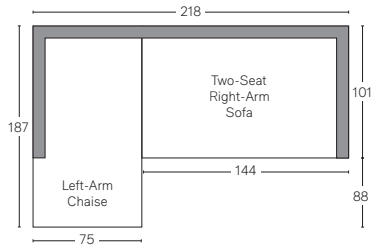

COSTA ALUMINUM SEATING COLLECTION

All dimensions are given in centimeters; all weights are given in kg. See the attached "Dimensions Diagram" sheet for more information on the keys used in this chart.

	OVERALL WIDTH A	OVERALL DEPTH B	OVERALL HEIGHT W/ CUSHION C	FRAME HEIGHT D	ARM HEIGHT E	ARM WIDTH F	FOOT HEIGHT G	SEAT HEIGHT W/ CUSHION H	SEAT HEIGHT (FLOOR TO FRAME) I	INSIDE SEAT WIDTH J	INSIDE SEAT DEPTH K	NUMBER OF BACK CUSHIONS	NUMBER OF SEAT CUSHIONS	WEIGHT
DINING SIDE CHAIR	51	57	84	84	-	-	-	46	41	51	44	-	1	-
DINING ARMCHAIR	58	57	84	84	64	4	-	46	41	51	44	-	1	-
COUNTER STOOL	51	56	102	102	-	-	-	69	64	51	44	-	1	-
BARSTOOL	51	56	112	112	-	-	-	79	74	51	44	-	1	-

OUTDOOR SEATING DIMENSIONS DIAGRAM

See the "Dimensions Sheet" for the measurements that correspond with the letters below.

OUTDOOR SEATING DIMENSIONS DIAGRAM

See the "Dimensions Sheet" for the measurements that correspond with the letters below.

RH

COSTA ALUMINUM SECTIONALS - CLASSIC DEPTH 70cm

All dimensions are given in centimeters.

RH

SOFA CHAISE SECTIONAL

Available in left- and right-arm configurations.

U-CHAISE SECTIONAL

L-SECTIONAL

Available in left- and right-arm configurations.

U-SOFA SECTIONAL

COSTA ALUMINUM SECTIONALS - LUXE DEPTH 75cm

All dimensions are given in centimeters.

RH

SOFA CHAISE SECTIONAL

Available in left- and right-arm configurations.