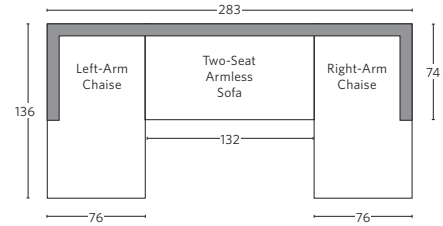

U-CHAISE SECTIONAL