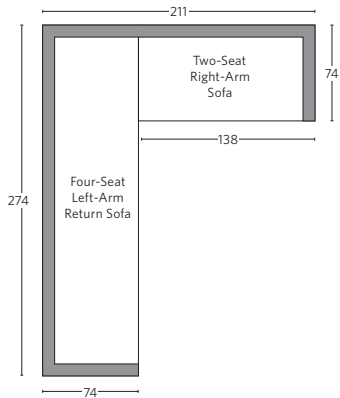

L-SECTIONAL

Available in left- and right-arm configurations.