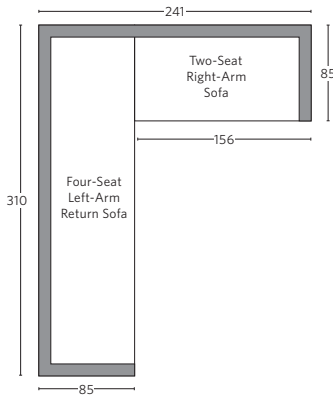

L-SECTIONAL

Available in left- and right-arm configurations.