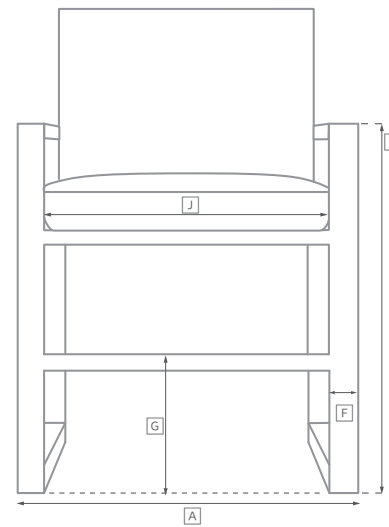

AEGEAN TEAK SEATING COLLECTION

All dimensions are given in cm; all weights are given in kg. See the attached "Dimensions Diagram" sheet for more information on the keys used in this chart.

	OVERALL WIDTH A	OVERALL DEPTH B	OVERALL HEIGHT W/ CUSHION C	FRAME HEIGHT D	ARM HEIGHT E	ARM WIDTH F	FOOT HEIGHT G	SEAT HEIGHT W/ CUSHION H	SEAT HEIGHT (FLOOR TO FRAME) I	INSIDE SEAT WIDTH J	INSIDE SEAT DEPTH K	# OF BACK CUSHIONS	# OF SEAT CUSHIONS	WEIGHT
LUXE FOUR-SEAT RIGHT-ARM RETURN SOFA	310	85	65	62	62	6	18	41	24	284	69	3	1	63.5
CLASSIC LEFT-ARM CHAISE	76	136	64	61	61	5	18	37	25	70	119	1	1	30.8
LUXE LEFT-ARM CHAISE	87	154	65	62	62	6	-	41	24	81	137	1	1	39.0
CLASSIC RIGHT-ARM CHAISE	76	136	64	61	61	5	18	37	25	70	119	1	1	30.8
LUXE RIGHT-ARM CHAISE	87	154	65	62	62	6	-	41	24	81	137	1	1	39.0
130CM DINING BENCH	130	38	48	42	-	-	-	48	42	130	38	-	1	10.9
160CM DINING BENCH	160	38	48	42	-	-	-	48	42	160	38	-	1	22.2
194CM DINING BENCH	194	38	48	42	-	-	-	48	42	194	38	-	1	27.2
220CM DINING BENCH	220	38	48	42	-	-	-	48	42	220	38	-	1	29.0
250CM DINING BENCH	250	38	48	42	-	-	-	48	42	250	38	-	1	34.0
DINING SIDE CHAIR	50	60	84	84	-	-	36	46	44	50	46	-	1	11.3
DINING ARMCHAIR	58	60	84	84	61	4	36	46	44	50	46	-	1	12.0
BARSTOOL	58	51	112	112	93	4	30	76	76	50	48	-	-	10.0
COUNTER STOOL	58	51	102	102	84	4	20	66	66	50	48	-	-	9.1

OUTDOOR SEATING DIMENSIONS DIAGRAM

See the "Dimensions Sheet" for the measurements that correspond with the letters below.

RH