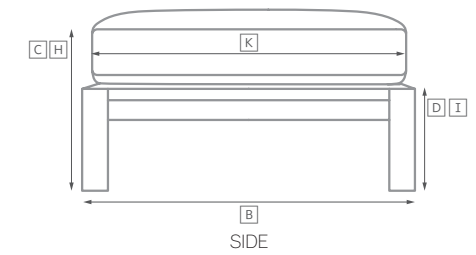

# AEGEAN TEAK SEATING COLLECTION

All dimensions are given in cm; all weights are given in kg. See the attached "Dimensions Diagram" sheet for more information on the keys used in this chart.

	OVERALL WIDTH A	OVERALL DEPTH B	OVERALL HEIGHT W/ CUSHION C	FRAME HEIGHT D	ARM HEIGHT E	ARM WIDTH F	FOOT HEIGHT G	SEAT HEIGHT W/ CUSHION H	SEAT HEIGHT (FLOOR TO FRAME) I	INSIDE SEAT WIDTH J	INSIDE SEAT DEPTH K	# OF BACK CUSHIONS	# OF SEAT CUSHIONS	WEIGHT
LUXE FOUR-SEAT RIGHT-ARM RETURN SOFA	310	85	65	62	62	6	18	41	24	284	69	3	1	63.5
CLASSIC LEFT-ARM CHAISE	76	136	64	61	61	5	18	37	25	70	119	1	1	30.8
LUXE LEFT-ARM CHAISE	87	154	65	62	62	6	-	41	24	81	137	1	1	39.0
CLASSIC RIGHT-ARM CHAISE	76	136	64	61	61	5	18	37	25	70	119	1	1	30.8
LUXE RIGHT-ARM CHAISE	87	154	65	62	62	6	-	41	24	81	137	1	1	39.0
130CM DINING BENCH	130	38	48	42	-	-	-	48	42	130	38	-	1	10.9
160CM DINING BENCH	160	38	48	42	-	-	-	48	42	160	38	-	1	22.2
194CM DINING BENCH	194	38	48	42	-	-	-	48	42	194	38	-	1	27.2
220CM DINING BENCH	220	38	48	42	-	-	-	48	42	220	38	-	1	29.0
250CM DINING BENCH	250	38	48	42	-	-	-	48	42	250	38	-	1	34.0
DINING SIDE CHAIR	50	60	84	84	-	-	36	46	44	50	46	-	1	11.3
DINING ARMCHAIR	58	60	84	84	61	4	36	46	44	50	46	-	1	12.0
BARSTOOL	58	51	112	112	93	4	30	76	76	50	48	-	-	10.0
COUNTER STOOL	58	51	102	102	84	4	20	66	66	50	48	-	-	9.1

# OUTDOOR SEATING DIMENSIONS DIAGRAM

See the "Dimensions Sheet" for the measurements that correspond with the letters below.

RH