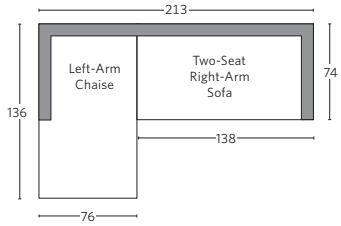

AEGEAN TEAK SECTIONALS - CLASSIC DEPTH 74cm

All dimensions are given in centimeters.

RH

SOFA CHAISE SECTIONAL

Available in left- and right-arm configurations.