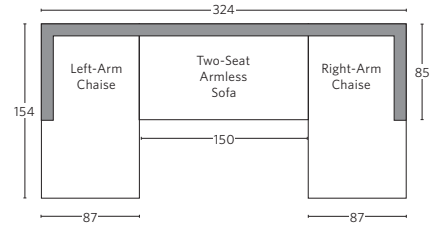

U-CHAISE SECTIONAL