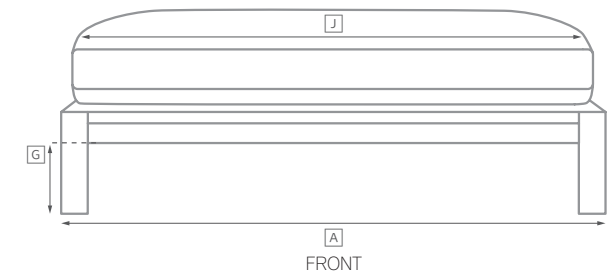

# AEGEAN TEAK SEATING COLLECTION

All dimensions are given in cm; all weights are given in kg. See the attached "Dimensions Diagram" sheet for more information on the keys used in this chart.

	OVERALL WIDTH A	OVERALL DEPTH B	OVERALL HEIGHT W/ CUSHION C	FRAME HEIGHT D	ARM HEIGHT E	ARM WIDTH F	FOOT HEIGHT G	SEAT HEIGHT W/ CUSHION H	SEAT HEIGHT (FLOOR TO FRAME) I	INSIDE SEAT WIDTH J	INSIDE SEAT DEPTH K	# OF BACK CUSHIONS	# OF SEAT CUSHIONS	WEIGHT
LUXE FOUR-SEAT RIGHT-ARM RETURN SOFA	310	85	65	62	62	6	18	41	24	284	69	3	1	63.5
CLASSIC LEFT-ARM CHAISE	76	136	64	61	61	5	18	37	25	70	119	1	1	30.8
LUXE LEFT-ARM CHAISE	87	154	65	62	62	6	-	41	24	81	137	1	1	39.0
CLASSIC RIGHT-ARM CHAISE	76	136	64	61	61	5	18	37	25	70	119	1	1	30.8
LUXE RIGHT-ARM CHAISE	87	154	65	62	62	6	-	41	24	81	137	1	1	39.0
130CM DINING BENCH	130	38	48	42	-	-	-	48	42	130	38	-	1	10.9
160CM DINING BENCH	160	38	48	42	-	-	-	48	42	160	38	-	1	22.2
194CM DINING BENCH	194	38	48	42	-	-	-	48	42	194	38	-	1	27.2
220CM DINING BENCH	220	38	48	42	-	-	-	48	42	220	38	-	1	29.0
250CM DINING BENCH	250	38	48	42	-	-	-	48	42	250	38	-	1	34.0
DINING SIDE CHAIR	50	60	84	84	-	-	36	46	44	50	46	-	1	11.3
DINING ARMCHAIR	58	60	84	84	61	4	36	46	44	50	46	-	1	12.0
BARSTOOL	58	51	112	112	93	4	30	76	76	50	48	-	-	10.0
COUNTER STOOL	58	51	102	102	84	4	20	66	66	50	48	-	-	9.1

# OUTDOOR SEATING DIMENSIONS DIAGRAM

See the "Dimensions Sheet" for the measurements that correspond with the letters below.

RH

# AEGEAN TEAK SECTIONALS - CLASSIC DEPTH 74cm

All dimensions are given in centimeters.