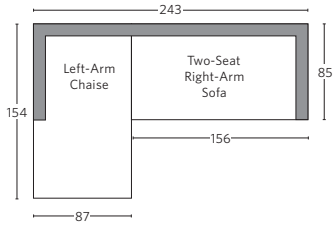

AEGEAN TEAK SECTIONALS - LUXE DEPTH 85cm

All dimensions are given in centimeters.

RH

SOFA CHAISE SECTIONAL

Available in left- and right-arm configurations.