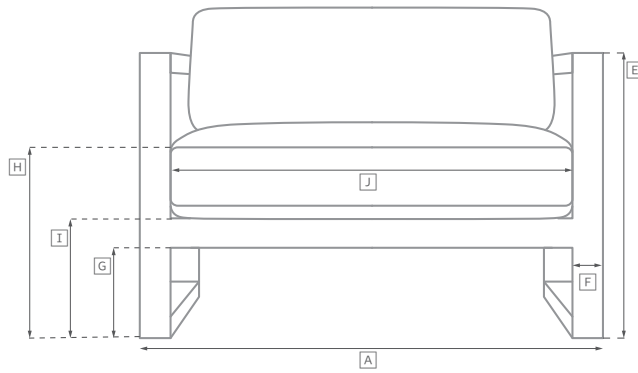

AEGEAN TEAK SEATING COLLECTION

All dimensions are given in cm; all weights are given in kg. See the attached "Dimensions Diagram" sheet for more information on the keys used in this chart.

	OVERALL WIDTH A	OVERALL DEPTH B	OVERALL HEIGHT W/ CUSHION C	FRAME HEIGHT D	ARM HEIGHT E	ARM WIDTH F	FOOT HEIGHT G	SEAT HEIGHT W/ CUSHION H	SEAT HEIGHT (FLOOR TO FRAME) I	INSIDE SEAT WIDTH J	INSIDE SEAT DEPTH K	# OF BACK CUSHIONS	# OF SEAT CUSHIONS	WEIGHT
LUXE FOUR-SEAT RIGHT-ARM RETURN SOFA	310	85	65	62	62	6	18	41	24	284	69	3	1	63.5
CLASSIC LEFT-ARM CHAISE	76	136	64	61	61	5	18	37	25	70	119	1	1	30.8
LUXE LEFT-ARM CHAISE	87	154	65	62	62	6	-	41	24	81	137	1	1	39.0
CLASSIC RIGHT-ARM CHAISE	76	136	64	61	61	5	18	37	25	70	119	1	1	30.8
LUXE RIGHT-ARM CHAISE	87	154	65	62	62	6	-	41	24	81	137	1	1	39.0
130CM DINING BENCH	130	38	48	42	-	-	-	48	42	130	38	-	1	10.9
160CM DINING BENCH	160	38	48	42	-	-	-	48	42	160	38	-	1	22.2
194CM DINING BENCH	194	38	48	42	-	-	-	48	42	194	38	-	1	27.2
220CM DINING BENCH	220	38	48	42	-	-	-	48	42	220	38	-	1	29.0
250CM DINING BENCH	250	38	48	42	-	-	-	48	42	250	38	-	1	34.0
DINING SIDE CHAIR	50	60	84	84	-	-	36	46	44	50	46	-	1	11.3
DINING ARMCHAIR	58	60	84	84	61	4	36	46	44	50	46	-	1	12.0
BARSTOOL	58	51	112	112	93	4	30	76	76	50	48	-	-	10.0
COUNTER STOOL	58	51	102	102	84	4	20	66	66	50	48	-	-	9.1

OUTDOOR SEATING DIMENSIONS DIAGRAM

See the "Dimensions Sheet" for the measurements that correspond with the letters below.

RH