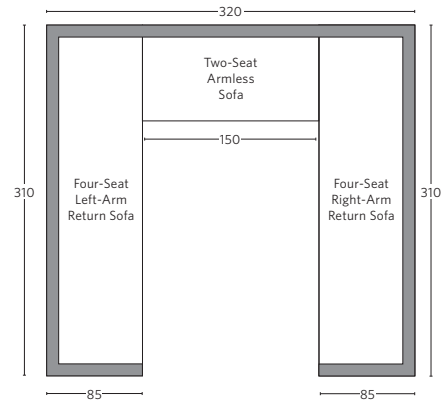

U-SOFA SECTIONAL