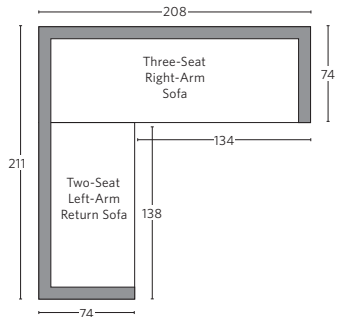

## L-SECTIONAL

Available in left- and right-arm configurations.

# AEGEAN TEAK SECTIONALS - LUXE DEPTH 85cm

All dimensions are given in centimeters.