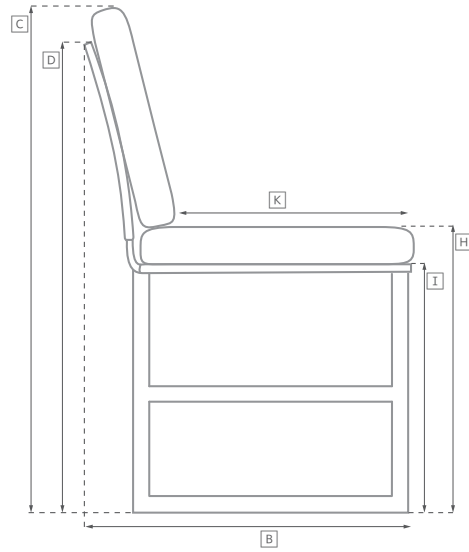

AEGEAN TEAK SEATING COLLECTION

All dimensions are given in cm; all weights are given in kg. See the attached "Dimensions Diagram" sheet for more information on the keys used in this chart.

	OVERALL WIDTH A	OVERALL DEPTH B	OVERALL HEIGHT W/ CUSHION C	FRAME HEIGHT D	ARM HEIGHT E	ARM WIDTH F	FOOT HEIGHT G	SEAT HEIGHT W/ CUSHION H	SEAT HEIGHT (FLOOR TO FRAME) I	INSIDE SEAT WIDTH J	INSIDE SEAT DEPTH K	# OF BACK CUSHIONS	# OF SEAT CUSHIONS	WEIGHT
LUXE FOUR-SEAT RIGHT-ARM RETURN SOFA	310	85	65	62	62	6	18	41	24	284	69	3	1	63.5
CLASSIC LEFT-ARM CHAISE	76	136	64	61	61	5	18	37	25	70	119	1	1	30.8
LUXE LEFT-ARM CHAISE	87	154	65	62	62	6	-	41	24	81	137	1	1	39.0
CLASSIC RIGHT-ARM CHAISE	76	136	64	61	61	5	18	37	25	70	119	1	1	30.8
LUXE RIGHT-ARM CHAISE	87	154	65	62	62	6	-	41	24	81	137	1	1	39.0
130CM DINING BENCH	130	38	48	42	-	-	-	48	42	130	38	-	1	10.9
160CM DINING BENCH	160	38	48	42	-	-	-	48	42	160	38	-	1	22.2
194CM DINING BENCH	194	38	48	42	-	-	-	48	42	194	38	-	1	27.2
220CM DINING BENCH	220	38	48	42	-	-	-	48	42	220	38	-	1	29.0
250CM DINING BENCH	250	38	48	42	-	-	-	48	42	250	38	-	1	34.0
DINING SIDE CHAIR	50	60	84	84	-	-	36	46	44	50	46	-	1	11.3
DINING ARMCHAIR	58	60	84	84	61	4	36	46	44	50	46	-	1	12.0
BARSTOOL	58	51	112	112	93	4	30	76	76	50	48	-	-	10.0
COUNTER STOOL	58	51	102	102	84	4	20	66	66	50	48	-	-	9.1

OUTDOOR SEATING DIMENSIONS DIAGRAM

See the "Dimensions Sheet" for the measurements that correspond with the letters below.

RH