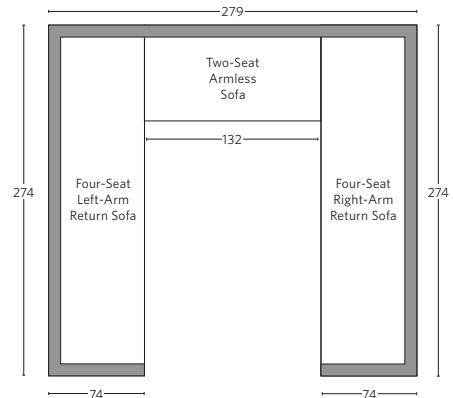

U-SOFA SECTIONAL