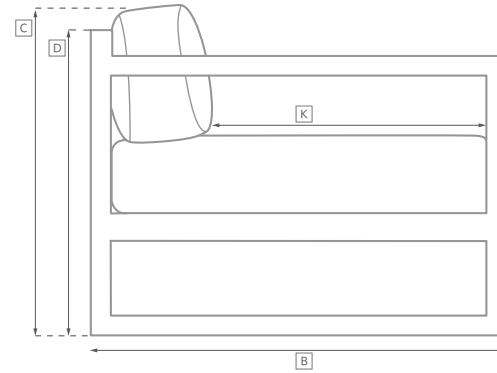

# AEGEAN TEAK SEATING COLLECTION

All dimensions are given in cm; all weights are given in kg. See the attached "Dimensions Diagram" sheet for more information on the keys used in this chart.

	OVERALL WIDTH A	OVERALL DEPTH B	OVERALL HEIGHT W/ CUSHION C	FRAME HEIGHT D	ARM HEIGHT E	ARM WIDTH F	FOOT HEIGHT G	SEAT HEIGHT W/ CUSHION H	SEAT HEIGHT (FLOOR TO FRAME) I	INSIDE SEAT WIDTH J	INSIDE SEAT DEPTH K	# OF BACK CUSHIONS	# OF SEAT CUSHIONS	WEIGHT
LUXE FOUR-SEAT RIGHT-ARM RETURN SOFA	310	85	65	62	62	6	18	41	24	284	69	3	1	63.5
CLASSIC LEFT-ARM CHAISE	76	136	64	61	61	5	18	37	25	70	119	1	1	30.8
LUXE LEFT-ARM CHAISE	87	154	65	62	62	6	-	41	24	81	137	1	1	39.0
CLASSIC RIGHT-ARM CHAISE	76	136	64	61	61	5	18	37	25	70	119	1	1	30.8
LUXE RIGHT-ARM CHAISE	87	154	65	62	62	6	-	41	24	81	137	1	1	39.0
130CM DINING BENCH	130	38	48	42	-	-	-	48	42	130	38	-	1	10.9
160CM DINING BENCH	160	38	48	42	-	-	-	48	42	160	38	-	1	22.2
194CM DINING BENCH	194	38	48	42	-	-	-	48	42	194	38	-	1	27.2
220CM DINING BENCH	220	38	48	42	-	-	-	48	42	220	38	-	1	29.0
250CM DINING BENCH	250	38	48	42	-	-	-	48	42	250	38	-	1	34.0
DINING SIDE CHAIR	50	60	84	84	-	-	36	46	44	50	46	-	1	11.3
DINING ARMCHAIR	58	60	84	84	61	4	36	46	44	50	46	-	1	12.0
BARSTOOL	58	51	112	112	93	4	30	76	76	50	48	-	-	10.0
COUNTER STOOL	58	51	102	102	84	4	20	66	66	50	48	-	-	9.1

# OUTDOOR SEATING DIMENSIONS DIAGRAM

See the "Dimensions Sheet" for the measurements that correspond with the letters below.

RH