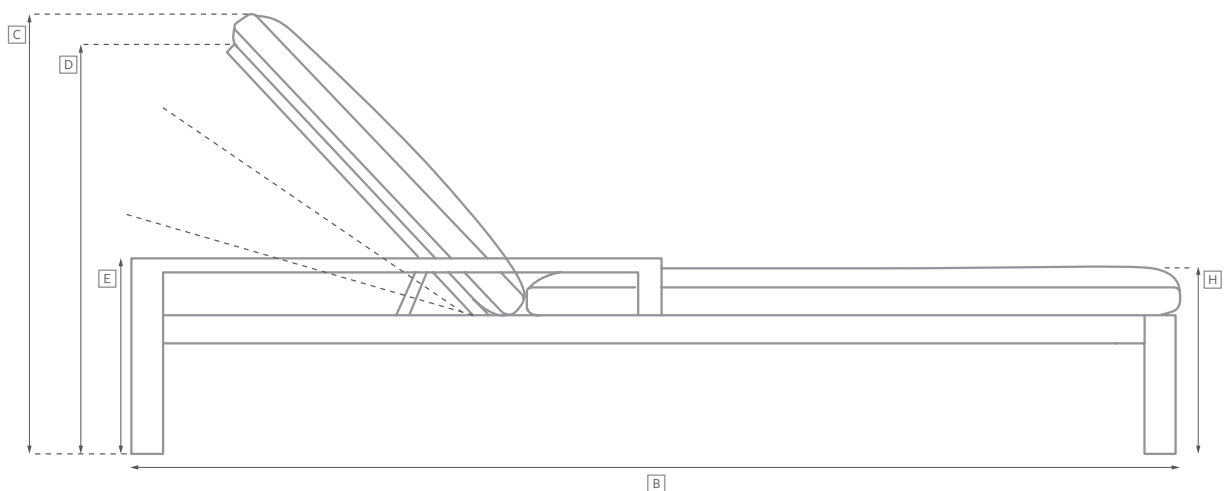

# AEGEAN TEAK SEATING COLLECTION

All dimensions are given in cm; all weights are given in kg. See the attached "Dimensions Diagram" sheet for more information on the keys used in this chart.

	OVERALL WIDTH A	OVERALL DEPTH B	OVERALL HEIGHT W/ CUSHION C	FRAME HEIGHT D	ARM HEIGHT E	ARM WIDTH F	FOOT HEIGHT G	SEAT HEIGHT W/ CUSHION H	SEAT HEIGHT (FLOOR TO FRAME) I	INSIDE SEAT WIDTH J	INSIDE SEAT DEPTH K	# OF BACK CUSHIONS	# OF SEAT CUSHIONS	WEIGHT
LUXE FOUR-SEAT RIGHT-ARM RETURN SOFA	310	85	65	62	62	6	18	41	24	284	69	3	1	63.5
CLASSIC LEFT-ARM CHAISE	76	136	64	61	61	5	18	37	25	70	119	1	1	30.8
LUXE LEFT-ARM CHAISE	87	154	65	62	62	6	-	41	24	81	137	1	1	39.0
CLASSIC RIGHT-ARM CHAISE	76	136	64	61	61	5	18	37	25	70	119	1	1	30.8
LUXE RIGHT-ARM CHAISE	87	154	65	62	62	6	-	41	24	81	137	1	1	39.0
130CM DINING BENCH	130	38	48	42	-	-	-	48	42	130	38	-	1	10.9
160CM DINING BENCH	160	38	48	42	-	-	-	48	42	160	38	-	1	22.2
194CM DINING BENCH	194	38	48	42	-	-	-	48	42	194	38	-	1	27.2
220CM DINING BENCH	220	38	48	42	-	-	-	48	42	220	38	-	1	29.0
250CM DINING BENCH	250	38	48	42	-	-	-	48	42	250	38	-	1	34.0
DINING SIDE CHAIR	50	60	84	84	-	-	36	46	44	50	46	-	1	11.3
DINING ARMCHAIR	58	60	84	84	61	4	36	46	44	50	46	-	1	12.0
BARSTOOL	58	51	112	112	93	4	30	76	76	50	48	-	-	10.0
COUNTER STOOL	58	51	102	102	84	4	20	66	66	50	48	-	-	9.1

# OUTDOOR SEATING DIMENSIONS DIAGRAM

See the "Dimensions Sheet" for the measurements that correspond with the letters below.

RH

# AEGEAN TEAK SECTIONALS - CLASSIC DEPTH 74cm

All dimensions are given in centimeters.