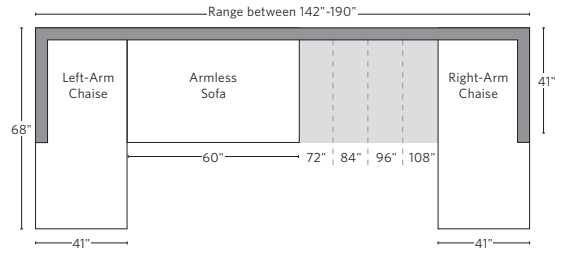

U-CHAISE SECTIONAL