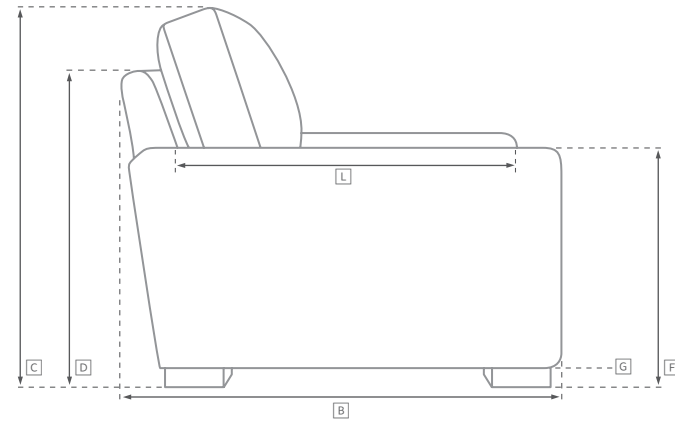

# ITALIA TRACK ARM METAL BASE COLLECTION

All dimensions are given in inches. See the attached "Dimensions Diagram" sheet for more information on the keys used in this chart.

	A	B	C	D	E	F	G	H	I	J	K	L		M	N				O	P	Q	R	S
	OVERALL WIDTH	OVERALL DEPTH	OVERALL HEIGHT	FRAME HEIGHT	SEAT HEIGHT	ARM HEIGHT	FOOT HEIGHT	SEAT HEIGHT (FLOOR TO CUSHION SEAM)	SEAT HEIGHT (FLOOR TO FRAME)	INSIDE SEAT WIDTH	INSIDE SEAT DEPTH W/ BACK CUSHION	INSIDE SEAT DEPTH W/O BACK CUSHION	INSIDE BACK HEIGHT W/ SEAT & BACK CUSHIONS	INSIDE BACK HEIGHT W/ SEAT CUSHION	INSIDE BACK HEIGHT W/O SEAT OR BACK CUSHION	# OF BACK CUSHIONS	# OF SEAT CUSHIONS	ACCENT PILLOWS	ARM HEIGHT W/ SEAT CUSHION	ARM HEIGHT W/O SEAT CUSHION	ARM WIDTH	SLEEPER DEPTH OVERALL	SLEEPER DEPTH INSIDE
CLASSIC LEFT-ARM CHAISE	41	68	32½	27	19¾	22½	7½	18¾	12	35	52	58¾	13¾	7¾	15	1	1	0	3¾	10½	6	-	-
CLASSIC RIGHT-ARM CHAISE	41	68	32½	27	19¾	22½	7½	18¾	12	35	52	58¾	13¾	7¾	15	1	1	0	3¾	10½	6	-	-
LUXE LEFT-ARM CHAISE	45	72	32½	27	19¾	22½	7½	18¾	12	39	56	62¾	13¾	7¾	15	1	1	0	3¾	10½	6	-	-
LUXE RIGHT-ARM CHAISE	45	72	32½	27	19¾	22½	7½	18¾	12	39	56	62¾	13¾	7¾	15	1	1	0	3¾	10½	6	-	-
PETITE END-OF-SECTIONAL OTTOMAN	37	37	18½	18½	18½	-	7½	17	12	37	-	-	-	-	-	0	1	-	-	-	-	-	-
CLASSIC END-OF-SECTIONAL OTTOMAN	41	41	18½	18½	18½	-	7½	17	12	41	-	-	-	-	-	0	1	-	-	-	-	-	-
LUXE END-OF-SECTIONAL OTTOMAN	45	45	18½	18½	18½	-	7½	17	12	45	-	-	-	-	-	0	1	-	-	-	-	-	-

# UPHOLSTERY DIMENSIONS DIAGRAM

See the "Dimensions Sheet" for the measurements that correspond with the letters below.

RH

**SOFA CHAISE SECTIONAL**

Available in left and right-arm configurations.

**U-CHAISE SECTIONAL**