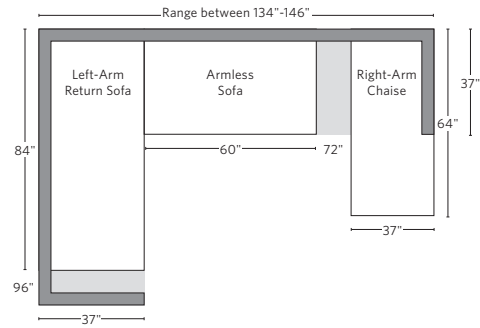

U-SOFA CHAISE SECTIONAL

Available in left and right-arm configurations.