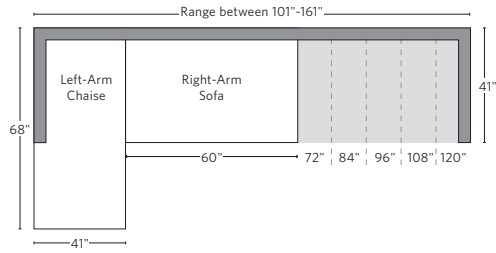

SOFA CHAISE SECTIONAL

Available in left and right-arm configurations.