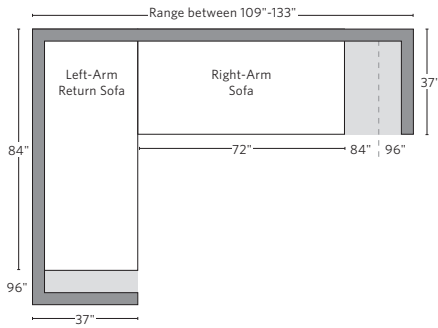

L-SECTIONAL

Available in left and right-arm configurations.