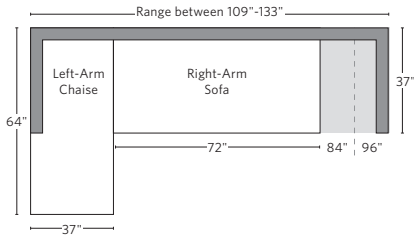

# ITALIA TRACK ARM METAL BASE COLLECTION

All dimensions are given in inches. See the attached "Dimensions Diagram" sheet for more information on the keys used in this chart.

	A	B	C	D	E	F	G	H	I	J	K	L		M	N				O	P	Q	R	S
	OVERALL WIDTH	OVERALL DEPTH	OVERALL HEIGHT	FRAME HEIGHT	SEAT HEIGHT	ARM HEIGHT	FOOT HEIGHT	SEAT HEIGHT (FLOOR TO CUSHION SEAM)	SEAT HEIGHT (FLOOR TO FRAME)	INSIDE SEAT WIDTH	INSIDE SEAT DEPTH W/ BACK CUSHION	INSIDE SEAT DEPTH W/O BACK CUSHION	INSIDE BACK HEIGHT W/ SEAT & BACK CUSHIONS	INSIDE BACK HEIGHT W/ SEAT CUSHION	INSIDE BACK HEIGHT W/O SEAT OR BACK CUSHION	# OF BACK CUSHIONS	# OF SEAT CUSHIONS	ACCENT PILLOWS	ARM HEIGHT W/ SEAT CUSHION	ARM HEIGHT W/O SEAT CUSHION	ARM WIDTH	SLEEPER DEPTH OVERALL	SLEEPER DEPTH INSIDE
CLASSIC LEFT-ARM CHAISE	41	68	32½	27	19¾	22½	7½	18¾	12	35	52	58¾	13¾	7¾	15	1	1	0	3¾	10½	6	-	-
CLASSIC RIGHT-ARM CHAISE	41	68	32½	27	19¾	22½	7½	18¾	12	35	52	58¾	13¾	7¾	15	1	1	0	3¾	10½	6	-	-
LUXE LEFT-ARM CHAISE	45	72	32½	27	19¾	22½	7½	18¾	12	39	56	62¾	13¾	7¾	15	1	1	0	3¾	10½	6	-	-
LUXE RIGHT-ARM CHAISE	45	72	32½	27	19¾	22½	7½	18¾	12	39	56	62¾	13¾	7¾	15	1	1	0	3¾	10½	6	-	-
PETITE END-OF-SECTIONAL OTTOMAN	37	37	18½	18½	18½	-	7½	17	12	37	-	-	-	-	-	0	1	-	-	-	-	-	-
CLASSIC END-OF-SECTIONAL OTTOMAN	41	41	18½	18½	18½	-	7½	17	12	41	-	-	-	-	-	0	1	-	-	-	-	-	-
LUXE END-OF-SECTIONAL OTTOMAN	45	45	18½	18½	18½	-	7½	17	12	45	-	-	-	-	-	0	1	-	-	-	-	-	-

# UPHOLSTERY DIMENSIONS DIAGRAM

See the "Dimensions Sheet" for the measurements that correspond with the letters below.

RH

**SOFA CHAISE SECTIONAL**

Available in left and right-arm configurations.

**U-CHAISE SECTIONAL**