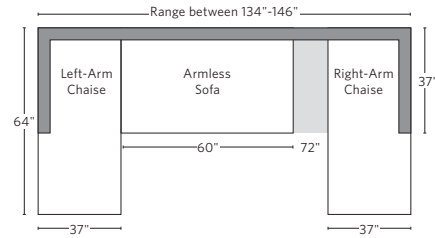

# ITALIA TRACK ARM METAL BASE COLLECTION

All dimensions are given in inches. See the attached "Dimensions Diagram" sheet for more information on the keys used in this chart.

	A	B	C	D	E	F	G	H	I	J	K	L		M	N				O	P	Q	R	S
	OVERALL WIDTH	OVERALL DEPTH	OVERALL HEIGHT	FRAME HEIGHT	SEAT HEIGHT	ARM HEIGHT	FOOT HEIGHT	SEAT HEIGHT (FLOOR TO CUSHION SEAM)	SEAT HEIGHT (FLOOR TO FRAME)	INSIDE SEAT WIDTH	INSIDE SEAT DEPTH W/ BACK CUSHION	INSIDE SEAT DEPTH W/O BACK CUSHION	INSIDE BACK HEIGHT W/ SEAT & BACK CUSHIONS	INSIDE BACK HEIGHT W/ SEAT CUSHION	INSIDE BACK HEIGHT W/O SEAT OR BACK CUSHION	# OF BACK CUSHIONS	# OF SEAT CUSHIONS	ACCENT PILLOWS	ARM HEIGHT W/ SEAT CUSHION	ARM HEIGHT W/O SEAT CUSHION	ARM WIDTH	SLEEPER DEPTH OVERALL	SLEEPER DEPTH INSIDE
CLASSIC LEFT-ARM CHAISE	41	68	32½	27	19¾	22½	7½	18¾	12	35	52	58¾	13¾	7¾	15	1	1	0	3¾	10½	6	-	-
CLASSIC RIGHT-ARM CHAISE	41	68	32½	27	19¾	22½	7½	18¾	12	35	52	58¾	13¾	7¾	15	1	1	0	3¾	10½	6	-	-
LUXE LEFT-ARM CHAISE	45	72	32½	27	19¾	22½	7½	18¾	12	39	56	62¾	13¾	7¾	15	1	1	0	3¾	10½	6	-	-
LUXE RIGHT-ARM CHAISE	45	72	32½	27	19¾	22½	7½	18¾	12	39	56	62¾	13¾	7¾	15	1	1	0	3¾	10½	6	-	-
PETITE END-OF-SECTIONAL OTTOMAN	37	37	18½	18½	18½	-	7½	17	12	37	-	-	-	-	-	0	1	-	-	-	-	-	-
CLASSIC END-OF-SECTIONAL OTTOMAN	41	41	18½	18½	18½	-	7½	17	12	41	-	-	-	-	-	0	1	-	-	-	-	-	-
LUXE END-OF-SECTIONAL OTTOMAN	45	45	18½	18½	18½	-	7½	17	12	45	-	-	-	-	-	0	1	-	-	-	-	-	-

# UPHOLSTERY DIMENSIONS DIAGRAM

See the "Dimensions Sheet" for the measurements that correspond with the letters below.

RH

**SOFA CHAISE SECTIONAL**

Available in left and right-arm configurations.

**U-CHAISE SECTIONAL**

**L-SECTIONAL**

Available in left and right-arm configurations.

**U-SOFA CHAISE SECTIONAL**

Available in left and right-arm configurations.

**U-SOFA SECTIONAL**

Multiple length options available.

**SOFA CHAISE SECTIONAL**