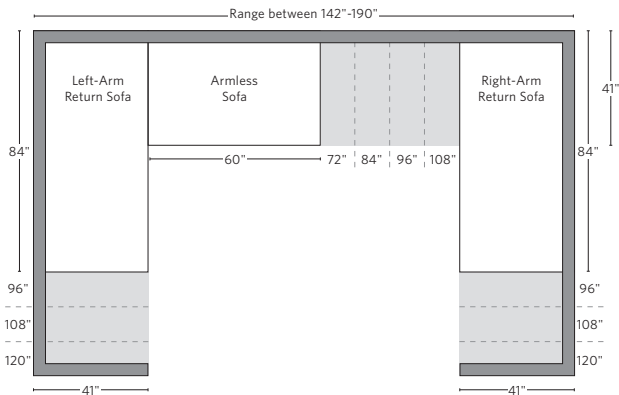

# UPHOLSTERY DIMENSIONS DIAGRAM

See the "Dimensions Sheet" for the measurements that correspond with the letters below.

RH

**SOFA CHAISE SECTIONAL**

Available in left and right-arm configurations.

**U-CHAISE SECTIONAL**

**L-SECTIONAL**

Available in left and right-arm configurations.

**U-SOFA CHAISE SECTIONAL**

Available in left and right-arm configurations.

**U-SOFA SECTIONAL**

Multiple length options available.

**SOFA CHAISE SECTIONAL**

Available in left and right-arm configurations.

**U-CHAISE SECTIONAL**

**L-SECTIONAL**

Available in left and right-arm configurations.

**U-SOFA CHAISE SECTIONAL**

Available in left and right-arm configurations.

**U-SOFA SECTIONAL**

Multiple length options available.

**SOFA CHAISE SECTIONAL**

Available in left and right-arm configurations.

**U-CHAISE SECTIONAL**

**L-SECTIONAL**

Available in left and right-arm configurations.