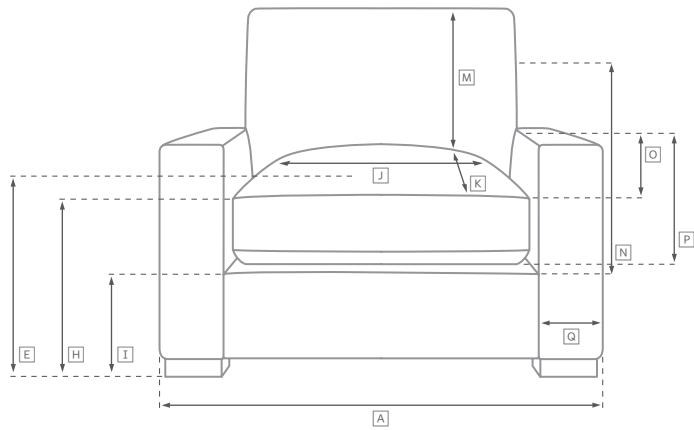

ITALIA TRACK ARM METAL BASE COLLECTION

All dimensions are given in inches. See the attached "Dimensions Diagram" sheet for more information on the keys used in this chart.

	A	B	C	D	E	F	G	H	I	J	K	L		M	N				O	P	Q	R	S
	OVERALL WIDTH	OVERALL DEPTH	OVERALL HEIGHT	FRAME HEIGHT	SEAT HEIGHT	ARM HEIGHT	FOOT HEIGHT	SEAT HEIGHT (FLOOR TO CUSHION SEAM)	SEAT HEIGHT (FLOOR TO FRAME)	INSIDE SEAT WIDTH	INSIDE SEAT DEPTH W/ BACK CUSHION	INSIDE SEAT DEPTH W/O BACK CUSHION	INSIDE BACK HEIGHT W/ SEAT & BACK CUSHIONS	INSIDE BACK HEIGHT W/ SEAT CUSHION	INSIDE BACK HEIGHT W/O SEAT OR BACK CUSHION	# OF BACK CUSHIONS	# OF SEAT CUSHIONS	ACCENT PILLOWS	ARM HEIGHT W/ SEAT CUSHION	ARM HEIGHT W/O SEAT CUSHION	ARM WIDTH	SLEEPER DEPTH OVERALL	SLEEPER DEPTH INSIDE
CLASSIC LEFT-ARM CHAISE	41	68	32½	27	19¾	22½	7½	18¾	12	35	52	58¾	13¾	7¾	15	1	1	0	3¾	10½	6	-	-
CLASSIC RIGHT-ARM CHAISE	41	68	32½	27	19¾	22½	7½	18¾	12	35	52	58¾	13¾	7¾	15	1	1	0	3¾	10½	6	-	-
LUXE LEFT-ARM CHAISE	45	72	32½	27	19¾	22½	7½	18¾	12	39	56	62¾	13¾	7¾	15	1	1	0	3¾	10½	6	-	-
LUXE RIGHT-ARM CHAISE	45	72	32½	27	19¾	22½	7½	18¾	12	39	56	62¾	13¾	7¾	15	1	1	0	3¾	10½	6	-	-
PETITE END-OF-SECTIONAL OTTOMAN	37	37	18½	18½	18½	-	7½	17	12	37	-	-	-	-	-	0	1	-	-	-	-	-	-
CLASSIC END-OF-SECTIONAL OTTOMAN	41	41	18½	18½	18½	-	7½	17	12	41	-	-	-	-	-	0	1	-	-	-	-	-	-
LUXE END-OF-SECTIONAL OTTOMAN	45	45	18½	18½	18½	-	7½	17	12	45	-	-	-	-	-	0	1	-	-	-	-	-	-

UPHOLSTERY DIMENSIONS DIAGRAM

See the "Dimensions Sheet" for the measurements that correspond with the letters below.

RH