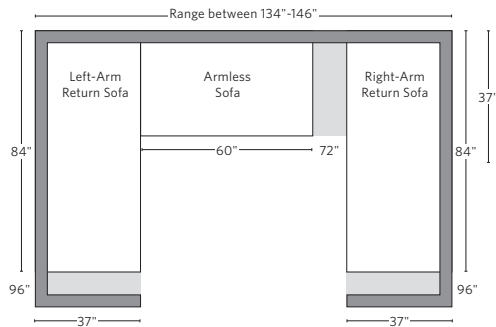

# ITALIA TRACK ARM METAL BASE COLLECTION

All dimensions are given in inches. See the attached "Dimensions Diagram" sheet for more information on the keys used in this chart.

	A	B	C	D	E	F	G	H	I	J	K	L		M	N				O	P	Q	R	S
	OVERALL WIDTH	OVERALL DEPTH	OVERALL HEIGHT	FRAME HEIGHT	SEAT HEIGHT	ARM HEIGHT	FOOT HEIGHT	SEAT HEIGHT (FLOOR TO CUSHION SEAM)	SEAT HEIGHT (FLOOR TO FRAME)	INSIDE SEAT WIDTH	INSIDE SEAT DEPTH W/ BACK CUSHION	INSIDE SEAT DEPTH W/O BACK CUSHION	INSIDE BACK HEIGHT W/ SEAT & BACK CUSHIONS	INSIDE BACK HEIGHT W/ SEAT CUSHION	INSIDE BACK HEIGHT W/O SEAT OR BACK CUSHION	# OF BACK CUSHIONS	# OF SEAT CUSHIONS	ACCENT PILLOWS	ARM HEIGHT W/ SEAT CUSHION	ARM HEIGHT W/O SEAT CUSHION	ARM WIDTH	SLEEPER DEPTH OVERALL	SLEEPER DEPTH INSIDE
CLASSIC LEFT-ARM CHAISE	41	68	32½	27	19¾	22½	7½	18¾	12	35	52	58¾	13¾	7¾	15	1	1	0	3¾	10½	6	-	-
CLASSIC RIGHT-ARM CHAISE	41	68	32½	27	19¾	22½	7½	18¾	12	35	52	58¾	13¾	7¾	15	1	1	0	3¾	10½	6	-	-
LUXE LEFT-ARM CHAISE	45	72	32½	27	19¾	22½	7½	18¾	12	39	56	62¾	13¾	7¾	15	1	1	0	3¾	10½	6	-	-
LUXE RIGHT-ARM CHAISE	45	72	32½	27	19¾	22½	7½	18¾	12	39	56	62¾	13¾	7¾	15	1	1	0	3¾	10½	6	-	-
PETITE END-OF-SECTIONAL OTTOMAN	37	37	18½	18½	18½	-	7½	17	12	37	-	-	-	-	-	0	1	-	-	-	-	-	-
CLASSIC END-OF-SECTIONAL OTTOMAN	41	41	18½	18½	18½	-	7½	17	12	41	-	-	-	-	-	0	1	-	-	-	-	-	-
LUXE END-OF-SECTIONAL OTTOMAN	45	45	18½	18½	18½	-	7½	17	12	45	-	-	-	-	-	0	1	-	-	-	-	-	-

# UPHOLSTERY DIMENSIONS DIAGRAM

See the "Dimensions Sheet" for the measurements that correspond with the letters below.

RH

**SOFA CHAISE SECTIONAL**

Available in left and right-arm configurations.

**U-CHAISE SECTIONAL**

**L-SECTIONAL**

Available in left and right-arm configurations.

**U-SOFA CHAISE SECTIONAL**

Available in left and right-arm configurations.

**U-SOFA SECTIONAL**

Multiple length options available.

**SOFA CHAISE SECTIONAL**