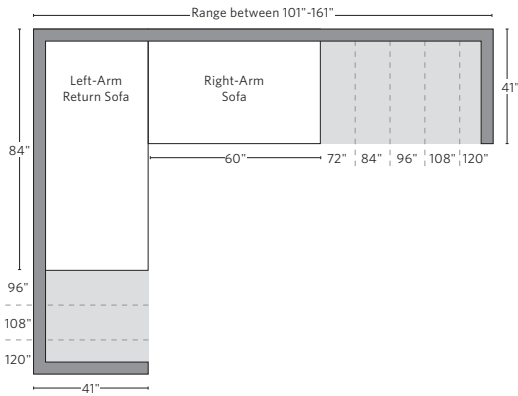

# UPHOLSTERY DIMENSIONS DIAGRAM

See the "Dimensions Sheet" for the measurements that correspond with the letters below.

RH

**SOFA CHAISE SECTIONAL**

Available in left and right-arm configurations.

**U-CHAISE SECTIONAL**

Available in left and right-arm configurations.

**U-CHAISE SECTIONAL**

**L-SECTIONAL**

Available in left and right-arm configurations.

**U-SOFA CHAISE SECTIONAL**

Available in left and right-arm configurations.