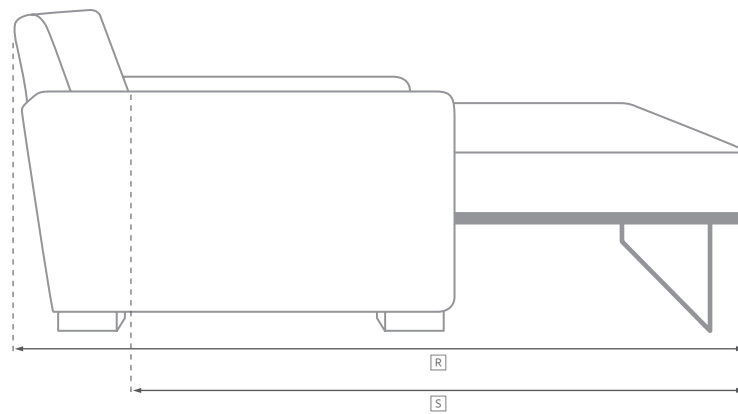

ITALIA TRACK ARM METAL BASE COLLECTION

All dimensions are given in inches. See the attached "Dimensions Diagram" sheet for more information on the keys used in this chart.

	A	B	C	D	E	F	G	H	I	J	K	L		M	N				O	P	Q	R	S
	OVERALL WIDTH	OVERALL DEPTH	OVERALL HEIGHT	FRAME HEIGHT	SEAT HEIGHT	ARM HEIGHT	FOOT HEIGHT	SEAT HEIGHT (FLOOR TO CUSHION SEAM)	SEAT HEIGHT (FLOOR TO FRAME)	INSIDE SEAT WIDTH	INSIDE SEAT DEPTH W/ BACK CUSHION	INSIDE SEAT DEPTH W/O BACK CUSHION	INSIDE BACK HEIGHT W/ SEAT & BACK CUSHIONS	INSIDE BACK HEIGHT W/ SEAT CUSHION	INSIDE BACK HEIGHT W/O SEAT OR BACK CUSHION	# OF BACK CUSHIONS	# OF SEAT CUSHIONS	ACCENT PILLOWS	ARM HEIGHT W/ SEAT CUSHION	ARM HEIGHT W/O SEAT CUSHION	ARM WIDTH	SLEEPER DEPTH OVERALL	SLEEPER DEPTH INSIDE
CLASSIC LEFT-ARM CHAISE	41	68	32½	27	19¾	22½	7½	18¾	12	35	52	58¾	13¾	7¾	15	1	1	0	3¾	10½	6	-	-
CLASSIC RIGHT-ARM CHAISE	41	68	32½	27	19¾	22½	7½	18¾	12	35	52	58¾	13¾	7¾	15	1	1	0	3¾	10½	6	-	-
LUXE LEFT-ARM CHAISE	45	72	32½	27	19¾	22½	7½	18¾	12	39	56	62¾	13¾	7¾	15	1	1	0	3¾	10½	6	-	-
LUXE RIGHT-ARM CHAISE	45	72	32½	27	19¾	22½	7½	18¾	12	39	56	62¾	13¾	7¾	15	1	1	0	3¾	10½	6	-	-
PETITE END-OF-SECTIONAL OTTOMAN	37	37	18½	18½	18½	-	7½	17	12	37	-	-	-	-	-	0	1	-	-	-	-	-	-
CLASSIC END-OF-SECTIONAL OTTOMAN	41	41	18½	18½	18½	-	7½	17	12	41	-	-	-	-	-	0	1	-	-	-	-	-	-
LUXE END-OF-SECTIONAL OTTOMAN	45	45	18½	18½	18½	-	7½	17	12	45	-	-	-	-	-	0	1	-	-	-	-	-	-

UPHOLSTERY DIMENSIONS DIAGRAM

See the "Dimensions Sheet" for the measurements that correspond with the letters below.

RH