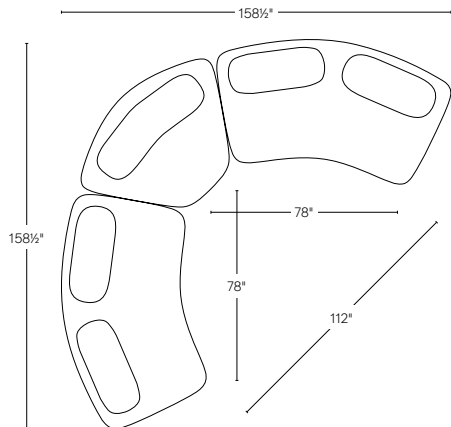

ISOLA COLLECTION

All dimensions are given in inches. See the attached "Dimensions Diagram" sheet for more information on the keys used in this chart.

	OVERALL WIDTH A	FRONT WIDTH B	OVERALL DEPTH C	OVERALL HEIGHT D	SEAT HEIGHT E	FOOT HEIGHT F	INSIDE SEAT DEPTH W/BACK CUSHION G	# OF BACK CUSHIONS	BACK CUSHION WIDTH H	BACK CUSHION DEPTH I	BACK CUSHION HEIGHT J
7' SOFA	84	57½	52¾	30¼	16½	2	28	2	34	15¼	13¾
8' SOFA	96	64¼	54¼	30¼	16½	2	28	2	40	15¼	13¾
9' SOFA	108	78¼	54¼	30¼	16½	2	28	2	45	15¼	13¾
UNIVERSAL CHAISE	54	41½	68½	30¼	16½	2	48	1	45	15¼	13¾
ARMLESS CHAIR	48	38½	49¼	30¼	16½	2	29½	1	40	15¼	13¾
CORNER WEDGE	72	24	52	30¼	16½	2	29½	1	53	15¼	13¾

RH Interior Design is available to support you with measurements, configuration and placement. Visit RH.com to request a consultation.

UPHOLSTERY DIMENSIONS DIAGRAM

See the "Dimensions Sheet" for the measurements that correspond with the letters below.

7' SOFA

8' SOFA

9' SOFA

UNIVERSAL CHAISE

ARMLESS CHAIR

CORNER WEDGE

SOFA-CHAISE SECTIONAL

Below: Universal Chaise / 8' Sofa

2-PIECE SOFA

Below: 8' Sofa / 8' Sofa

L-SECTIONAL

Below: 8' Sofa / Corner Wedge / 8' Sofa

3-PIECE SOFA-CHAISE

Below: Universal Chaise / 8' Sofa / Armless Chair

7' SOFA

8' SOFA