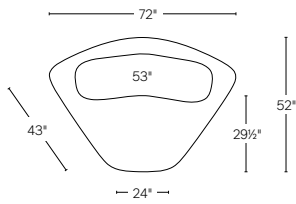

ISOLA COLLECTION

All dimensions are given in inches. See the attached "Dimensions Diagram" sheet for more information on the keys used in this chart.

	OVERALL WIDTH A	FRONT WIDTH B	OVERALL DEPTH C	OVERALL HEIGHT D	SEAT HEIGHT E	FOOT HEIGHT F	INSIDE SEAT DEPTH W/BACK CUSHION G	# OF BACK CUSHIONS	BACK CUSHION WIDTH H	BACK CUSHION DEPTH I	BACK CUSHION HEIGHT J
7' SOFA	84	57½	52¾	30¼	16½	2	28	2	34	15¼	13¾
8' SOFA	96	64¼	54¼	30¼	16½	2	28	2	40	15¼	13¾
9' SOFA	108	78¼	54¼	30¼	16½	2	28	2	45	15¼	13¾
UNIVERSAL CHAISE	54	41½	68½	30¼	16½	2	48	1	45	15¼	13¾
ARMLESS CHAIR	48	38½	49¼	30¼	16½	2	29½	1	40	15¼	13¾
CORNER WEDGE	72	24	52	30¼	16½	2	29½	1	53	15¼	13¾

8' SOFA

9' SOFA

7' & 7' SOFA SECTIONAL
Below: 7' Sofa / 7' Sofa

8' & 8' SOFA SECTIONAL
Below: 8' Sofa / 8' Sofa

9' & 9' SOFA SECTIONAL
Below: 9' Sofa / 9' Sofa

7' & 8' SOFA SECTIONAL
Below: 7' Sofa / 8' Sofa

7' & 9' SOFA SECTIONAL
Below: 7' Sofa / 9' Sofa

8' & 9' SOFA SECTIONAL
Below: 8' Sofa / 9' Sofa

7' SOFA

8' SOFA

9' SOFA

CORNER WEDGE

7' & 7' L-SECTIONAL

Below: 7' Sofa / Corner Wedge / 7' Sofa

8' & 8' L-SECTIONAL

Below: 8' Sofa / Corner Wedge / 8' Sofa

9' & 9' L-SECTIONAL

Below: 9' Sofa / Corner Wedge / 9' Sofa

7' SOFA

8' SOFA

9' SOFA

CORNER WEDGE