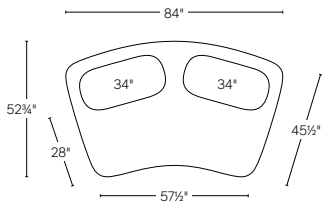

ISOLA COLLECTION

All dimensions are given in inches. See the attached "Dimensions Diagram" sheet for more information on the keys used in this chart.

	OVERALL WIDTH A	FRONT WIDTH B	OVERALL DEPTH C	OVERALL HEIGHT D	SEAT HEIGHT E	FOOT HEIGHT F	INSIDE SEAT DEPTH W/BACK CUSHION G	# OF BACK CUSHIONS	BACK CUSHION WIDTH H	BACK CUSHION DEPTH I	BACK CUSHION HEIGHT J
7' SOFA	84	57½	52¾	30¼	16½	2	28	2	34	15¼	13¾
8' SOFA	96	64¼	54¼	30¼	16½	2	28	2	40	15¼	13¾
9' SOFA	108	78¼	54¼	30¼	16½	2	28	2	45	15¼	13¾
UNIVERSAL CHAISE	54	41½	68½	30¼	16½	2	48	1	45	15¼	13¾
ARMLESS CHAIR	48	38½	49¼	30¼	16½	2	29½	1	40	15¼	13¾
CORNER WEDGE	72	24	52	30¼	16½	2	29½	1	53	15¼	13¾

2-PIECE SOFA

Below: 8' Sofa / 8' Sofa

L-SECTIONAL

Below: 8' Sofa / Corner Wedge / 8' Sofa

3-PIECE SOFA-CHAISE

Below: Universal Chaise / 8' Sofa / Armless Chair

7' SOFA

8' SOFA

9' SOFA

UNIVERSAL CHAISE

7' SOFA-CHAISE SECTIONAL
Below: Universal Chaise / 7' Sofa

8' SOFA-CHAISE SECTIONAL
Below: Universal Chaise / 8' Sofa

9' SOFA-CHAISE SECTIONAL
Below: Universal Chaise / 9' Sofa

7' SOFA

8' SOFA

9' SOFA

7' & 7' SOFA SECTIONAL
Below: 7' Sofa / 7' Sofa

8' & 8' SOFA SECTIONAL
Below: 8' Sofa / 8' Sofa

9' & 9' SOFA SECTIONAL
Below: 9' Sofa / 9' Sofa

7' & 8' SOFA SECTIONAL
Below: 7' Sofa / 8' Sofa