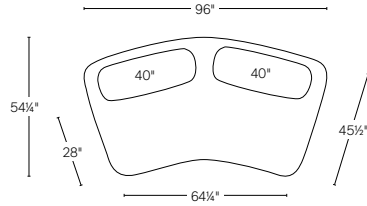

ISOLA COLLECTION

All dimensions are given in inches. See the attached "Dimensions Diagram" sheet for more information on the keys used in this chart.

	OVERALL WIDTH A	FRONT WIDTH B	OVERALL DEPTH C	OVERALL HEIGHT D	SEAT HEIGHT E	FOOT HEIGHT F	INSIDE SEAT DEPTH W/BACK CUSHION G	# OF BACK CUSHIONS	BACK CUSHION WIDTH H	BACK CUSHION DEPTH I	BACK CUSHION HEIGHT J
7' SOFA	84	57½	52¾	30¼	16½	2	28	2	34	15¼	13¾
8' SOFA	96	64¼	54¼	30¼	16½	2	28	2	40	15¼	13¾
9' SOFA	108	78¼	54¼	30¼	16½	2	28	2	45	15¼	13¾
UNIVERSAL CHAISE	54	41½	68½	30¼	16½	2	48	1	45	15¼	13¾
ARMLESS CHAIR	48	38½	49¼	30¼	16½	2	29½	1	40	15¼	13¾
CORNER WEDGE	72	24	52	30¼	16½	2	29½	1	53	15¼	13¾

RH Interior Design is available to support you with measurements, configuration and placement. Visit RH.com to request a consultation.

UPHOLSTERY DIMENSIONS DIAGRAM

See the "Dimensions Sheet" for the measurements that correspond with the letters below.

2-PIECE SOFA

Below: 8' Sofa / 8' Sofa

L-SECTIONAL

Below: 8' Sofa / Corner Wedge / 8' Sofa

3-PIECE SOFA-CHAISE

Below: Universal Chaise / 8' Sofa / Armless Chair

7' SOFA

8' SOFA

9' SOFA

UNIVERSAL CHAISE

7' SOFA-CHAISE SECTIONAL
Below: Universal Chaise / 7' Sofa

8' SOFA-CHAISE SECTIONAL
Below: Universal Chaise / 8' Sofa

9' SOFA-CHAISE SECTIONAL
Below: Universal Chaise / 9' Sofa

7' SOFA