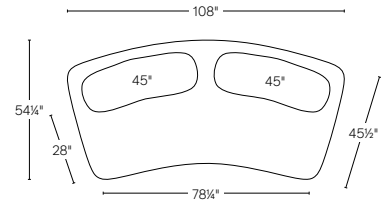

ISOLA COLLECTION

All dimensions are given in inches. See the attached "Dimensions Diagram" sheet for more information on the keys used in this chart.

	OVERALL WIDTH A	FRONT WIDTH B	OVERALL DEPTH C	OVERALL HEIGHT D	SEAT HEIGHT E	FOOT HEIGHT F	INSIDE SEAT DEPTH W/BACK CUSHION G	# OF BACK CUSHIONS	BACK CUSHION WIDTH H	BACK CUSHION DEPTH I	BACK CUSHION HEIGHT J
7' SOFA	84	57½	52¾	30¼	16½	2	28	2	34	15¼	13¾
8' SOFA	96	64¼	54¼	30¼	16½	2	28	2	40	15¼	13¾
9' SOFA	108	78¼	54¼	30¼	16½	2	28	2	45	15¼	13¾
UNIVERSAL CHAISE	54	41½	68½	30¼	16½	2	48	1	45	15¼	13¾
ARMLESS CHAIR	48	38½	49¼	30¼	16½	2	29½	1	40	15¼	13¾
CORNER WEDGE	72	24	52	30¼	16½	2	29½	1	53	15¼	13¾

8' SOFA

9' SOFA

7' & 7' SOFA SECTIONAL
Below: 7' Sofa / 7' Sofa

8' & 8' SOFA SECTIONAL
Below: 8' Sofa / 8' Sofa

9' & 9' SOFA SECTIONAL
Below: 9' Sofa / 9' Sofa

7' & 8' SOFA SECTIONAL
Below: 7' Sofa / 8' Sofa

7' & 9' SOFA SECTIONAL
Below: 7' Sofa / 9' Sofa

8' & 9' SOFA SECTIONAL
Below: 8' Sofa / 9' Sofa

7' SOFA

8' SOFA

9' SOFA

CORNER WEDGE

7' & 7' L-SECTIONAL

Below: 7' Sofa / Corner Wedge / 7' Sofa

8' & 8' L-SECTIONAL

Below: 8' Sofa / Corner Wedge / 8' Sofa

9' & 9' L-SECTIONAL

Below: 9' Sofa / Corner Wedge / 9' Sofa

7' SOFA

8' SOFA

9' SOFA

CORNER WEDGE