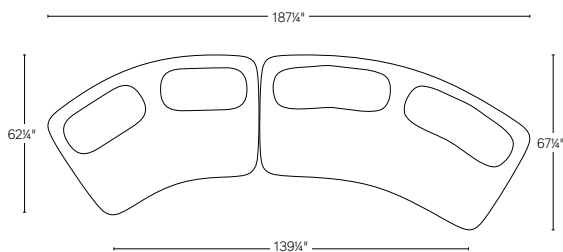

ISOLA COLLECTION

All dimensions are given in inches. See the attached "Dimensions Diagram" sheet for more information on the keys used in this chart.

	OVERALL WIDTH A	FRONT WIDTH B	OVERALL DEPTH C	OVERALL HEIGHT D	SEAT HEIGHT E	FOOT HEIGHT F	INSIDE SEAT DEPTH W/BACK CUSHION G	# OF BACK CUSHIONS	BACK CUSHION WIDTH H	BACK CUSHION DEPTH I	BACK CUSHION HEIGHT J
7' SOFA	84	57½	52¾	30¼	16½	2	28	2	34	15¼	13¾
8' SOFA	96	64¼	54¼	30¼	16½	2	28	2	40	15¼	13¾
9' SOFA	108	78¼	54¼	30¼	16½	2	28	2	45	15¼	13¾
UNIVERSAL CHAISE	54	41½	68½	30¼	16½	2	48	1	45	15¼	13¾
ARMLESS CHAIR	48	38½	49¼	30¼	16½	2	29½	1	40	15¼	13¾
CORNER WEDGE	72	24	52	30¼	16½	2	29½	1	53	15¼	13¾

9' SOFA

UNIVERSAL CHAISE

7' SOFA-CHAISE SECTIONAL
Below: Universal Chaise / 7' Sofa

8' SOFA-CHAISE SECTIONAL
Below: Universal Chaise / 8' Sofa

9' SOFA-CHAISE SECTIONAL
Below: Universal Chaise / 9' Sofa

7' SOFA

8' SOFA

9' SOFA

7' & 7' SOFA SECTIONAL
Below: 7' Sofa / 7' Sofa

8' & 8' SOFA SECTIONAL
Below: 8' Sofa / 8' Sofa

9' & 9' SOFA SECTIONAL
Below: 9' Sofa / 9' Sofa

7' & 8' SOFA SECTIONAL
Below: 7' Sofa / 8' Sofa

7' & 9' SOFA SECTIONAL
Below: 7' Sofa / 9' Sofa

8' & 9' SOFA SECTIONAL
Below: 8' Sofa / 9' Sofa

7' SOFA

8' SOFA

9' SOFA

CORNER WEDGE

7' & 7' L-SECTIONAL

Below: 7' Sofa / Corner Wedge / 7' Sofa