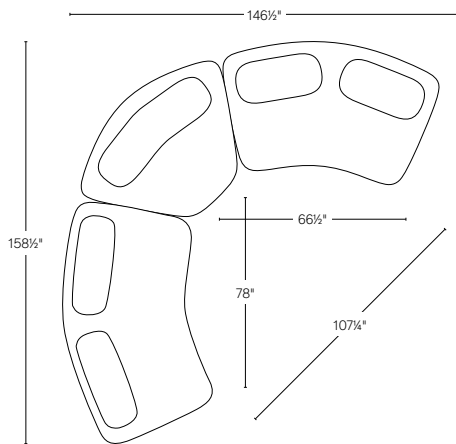

ISOLA COLLECTION

All dimensions are given in inches. See the attached "Dimensions Diagram" sheet for more information on the keys used in this chart.

	OVERALL WIDTH A	FRONT WIDTH B	OVERALL DEPTH C	OVERALL HEIGHT D	SEAT HEIGHT E	FOOT HEIGHT F	INSIDE SEAT DEPTH W/BACK CUSHION G	# OF BACK CUSHIONS	BACK CUSHION WIDTH H	BACK CUSHION DEPTH I	BACK CUSHION HEIGHT J
7' SOFA	84	57½	52¾	30¼	16½	2	28	2	34	15¼	13¾
8' SOFA	96	64¼	54¼	30¼	16½	2	28	2	40	15¼	13¾
9' SOFA	108	78¼	54¼	30¼	16½	2	28	2	45	15¼	13¾
UNIVERSAL CHAISE	54	41½	68½	30¼	16½	2	48	1	45	15¼	13¾
ARMLESS CHAIR	48	38½	49¼	30¼	16½	2	29½	1	40	15¼	13¾
CORNER WEDGE	72	24	52	30¼	16½	2	29½	1	53	15¼	13¾

7' & 9' SOFA SECTIONAL
Below: 7' Sofa / 9' Sofa

8' & 9' SOFA SECTIONAL
Below: 8' Sofa / 9' Sofa

7' SOFA

8' SOFA

9' SOFA

CORNER WEDGE

7' & 7' L-SECTIONAL

Below: 7' Sofa / Corner Wedge / 7' Sofa

8' & 8' L-SECTIONAL

Below: 8' Sofa / Corner Wedge / 8' Sofa

9' & 9' L-SECTIONAL

Below: 9' Sofa / Corner Wedge / 9' Sofa

7' SOFA

8' SOFA

9' SOFA

CORNER WEDGE

7' & 8' L-SECTIONAL
Below: 7' Sofa / Corner Wedge / 8' Sofa

8' & 9' L-SECTIONAL
Below: 8' Sofa / Corner Wedge / 9' Sofa

8' & 9' L-SECTIONAL
Below: 8' Sofa / Corner Wedge / 9' Sofa