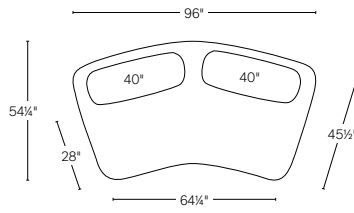

ISOLA COLLECTION

All dimensions are given in inches. See the attached "Dimensions Diagram" sheet for more information on the keys used in this chart.

	OVERALL WIDTH A	FRONT WIDTH B	OVERALL DEPTH C	OVERALL HEIGHT D	SEAT HEIGHT E	FOOT HEIGHT F	INSIDE SEAT DEPTH W/BACK CUSHION G	# OF BACK CUSHIONS	BACK CUSHION WIDTH H	BACK CUSHION DEPTH I	BACK CUSHION HEIGHT J
7' SOFA	84	57½	52¾	30¼	16½	2	28	2	34	15¼	13¾
8' SOFA	96	64¼	54¼	30¼	16½	2	28	2	40	15¼	13¾
9' SOFA	108	78¼	54¼	30¼	16½	2	28	2	45	15¼	13¾
UNIVERSAL CHAISE	54	41½	68½	30¼	16½	2	48	1	45	15¼	13¾
ARMLESS CHAIR	48	38½	49¼	30¼	16½	2	29½	1	40	15¼	13¾
CORNER WEDGE	72	24	52	30¼	16½	2	29½	1	53	15¼	13¾

2-PIECE SOFA

Below: 8' Sofa / 8' Sofa

L-SECTIONAL

Below: 8' Sofa / Corner Wedge / 8' Sofa

3-PIECE SOFA-CHAISE

Below: Universal Chaise / 8' Sofa / Armless Chair

7' SOFA

8' SOFA

9' SOFA

UNIVERSAL CHAISE

7' SOFA-CHAISE SECTIONAL
Below: Universal Chaise / 7' Sofa

8' SOFA-CHAISE SECTIONAL
Below: Universal Chaise / 8' Sofa

9' SOFA-CHAISE SECTIONAL
Below: Universal Chaise / 9' Sofa

7' SOFA

8' SOFA

9' SOFA

7' & 7' SOFA SECTIONAL
Below: 7' Sofa / 7' Sofa

8' & 8' SOFA SECTIONAL
Below: 8' Sofa / 8' Sofa

9' & 9' SOFA SECTIONAL
Below: 9' Sofa / 9' Sofa

7' & 8' SOFA SECTIONAL
Below: 7' Sofa / 8' Sofa