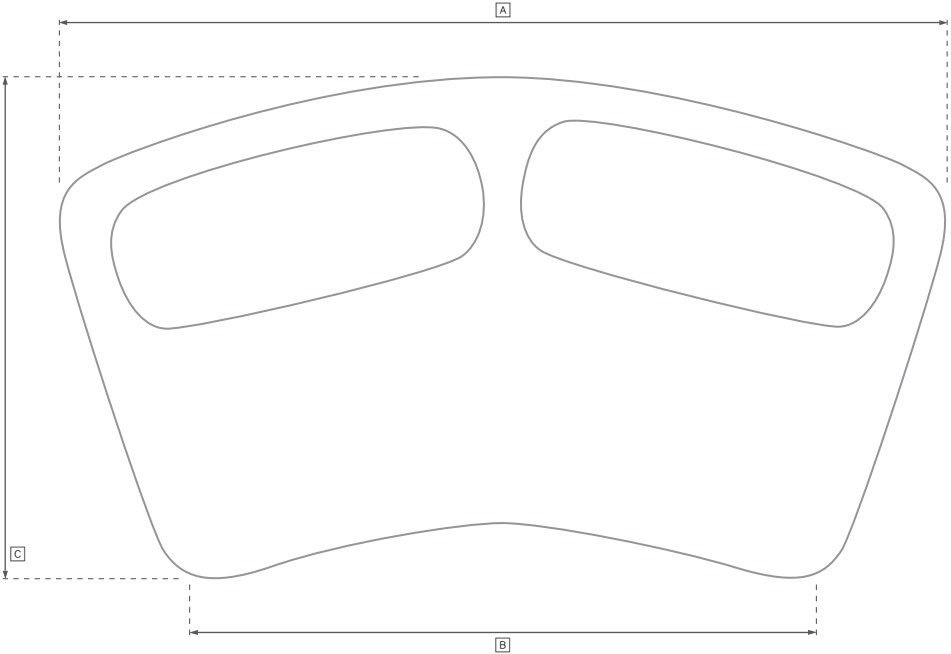

ISOLA COLLECTION

All dimensions are given in inches. See the attached "Dimensions Diagram" sheet for more information on the keys used in this chart.

	OVERALL WIDTH A	FRONT WIDTH B	OVERALL DEPTH C	OVERALL HEIGHT D	SEAT HEIGHT E	FOOT HEIGHT F	INSIDE SEAT DEPTH W/BACK CUSHION G	# OF BACK CUSHIONS	BACK CUSHION WIDTH H	BACK CUSHION DEPTH I	BACK CUSHION HEIGHT J
7' SOFA	84	57½	52¾	30¼	16½	2	28	2	34	15¼	13¾
8' SOFA	96	64¼	54¼	30¼	16½	2	28	2	40	15¼	13¾
9' SOFA	108	78¼	54¼	30¼	16½	2	28	2	45	15¼	13¾
UNIVERSAL CHAISE	54	41½	68½	30¼	16½	2	48	1	45	15¼	13¾
ARMLESS CHAIR	48	38½	49¼	30¼	16½	2	29½	1	40	15¼	13¾
CORNER WEDGE	72	24	52	30¼	16½	2	29½	1	53	15¼	13¾

RH Interior Design is available to support you with measurements, configuration and placement. Visit RH.com to request a consultation.

UPHOLSTERY DIMENSIONS DIAGRAM

See the "Dimensions Sheet" for the measurements that correspond with the letters below.

8' & 8' L-SECTIONAL

Below: 8' Sofa / Corner Wedge / 8' Sofa

9' & 9' L-SECTIONAL

Below: 9' Sofa / Corner Wedge / 9' Sofa

7' SOFA

8' SOFA

9' SOFA

CORNER WEDGE

7' & 8' L-SECTIONAL
Below: 7' Sofa / Corner Wedge / 8' Sofa

8' & 9' L-SECTIONAL
Below: 8' Sofa / Corner Wedge / 9' Sofa

8' & 9' L-SECTIONAL
Below: 8' Sofa / Corner Wedge / 9' Sofa