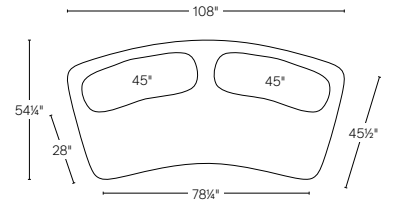

ISOLA COLLECTION

All dimensions are given in inches. See the attached "Dimensions Diagram" sheet for more information on the keys used in this chart.

	OVERALL WIDTH A	FRONT WIDTH B	OVERALL DEPTH C	OVERALL HEIGHT D	SEAT HEIGHT E	FOOT HEIGHT F	INSIDE SEAT DEPTH W/BACK CUSHION G	# OF BACK CUSHIONS	BACK CUSHION WIDTH H	BACK CUSHION DEPTH I	BACK CUSHION HEIGHT J
7' SOFA	84	57½	52¾	30¼	16½	2	28	2	34	15¼	13¾
8' SOFA	96	64¼	54¼	30¼	16½	2	28	2	40	15¼	13¾
9' SOFA	108	78¼	54¼	30¼	16½	2	28	2	45	15¼	13¾
UNIVERSAL CHAISE	54	41½	68½	30¼	16½	2	48	1	45	15¼	13¾
ARMLESS CHAIR	48	38½	49¼	30¼	16½	2	29½	1	40	15¼	13¾
CORNER WEDGE	72	24	52	30¼	16½	2	29½	1	53	15¼	13¾

7' & 9' SOFA SECTIONAL
Below: 7' Sofa / 9' Sofa

8' & 9' SOFA SECTIONAL
Below: 8' Sofa / 9' Sofa

7' SOFA

8' SOFA

9' SOFA

CORNER WEDGE

7' & 7' L-SECTIONAL

Below: 7' Sofa / Corner Wedge / 7' Sofa

8' & 8' L-SECTIONAL

Below: 8' Sofa / Corner Wedge / 8' Sofa

9' & 9' L-SECTIONAL

Below: 9' Sofa / Corner Wedge / 9' Sofa

7' SOFA

8' SOFA

9' SOFA

CORNER WEDGE

7' & 8' L-SECTIONAL
Below: 7' Sofa / Corner Wedge / 8' Sofa

8' & 9' L-SECTIONAL
Below: 8' Sofa / Corner Wedge / 9' Sofa

8' & 9' L-SECTIONAL
Below: 8' Sofa / Corner Wedge / 9' Sofa