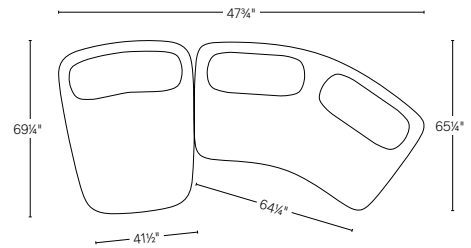

ISOLA COLLECTION

All dimensions are given in inches. See the attached "Dimensions Diagram" sheet for more information on the keys used in this chart.

	OVERALL WIDTH A	FRONT WIDTH B	OVERALL DEPTH C	OVERALL HEIGHT D	SEAT HEIGHT E	FOOT HEIGHT F	INSIDE SEAT DEPTH W/BACK CUSHION G	# OF BACK CUSHIONS	BACK CUSHION WIDTH H	BACK CUSHION DEPTH I	BACK CUSHION HEIGHT J
7' SOFA	84	57½	52¾	30¼	16½	2	28	2	34	15¼	13¾
8' SOFA	96	64¼	54¼	30¼	16½	2	28	2	40	15¼	13¾
9' SOFA	108	78¼	54¼	30¼	16½	2	28	2	45	15¼	13¾
UNIVERSAL CHAISE	54	41½	68½	30¼	16½	2	48	1	45	15¼	13¾
ARMLESS CHAIR	48	38½	49¼	30¼	16½	2	29½	1	40	15¼	13¾
CORNER WEDGE	72	24	52	30¼	16½	2	29½	1	53	15¼	13¾

2-PIECE SOFA

Below: 8' Sofa / 8' Sofa

L-SECTIONAL

Below: 8' Sofa / Corner Wedge / 8' Sofa

3-PIECE SOFA-CHAISE

Below: Universal Chaise / 8' Sofa / Armless Chair

7' SOFA

8' SOFA

9' SOFA

UNIVERSAL CHAISE

7' SOFA-CHAISE SECTIONAL
Below: Universal Chaise / 7' Sofa

8' SOFA-CHAISE SECTIONAL
Below: Universal Chaise / 8' Sofa

9' SOFA-CHAISE SECTIONAL
Below: Universal Chaise / 9' Sofa

7' SOFA

8' SOFA

9' SOFA

7' & 7' SOFA SECTIONAL
Below: 7' Sofa / 7' Sofa

8' & 8' SOFA SECTIONAL
Below: 8' Sofa / 8' Sofa

9' & 9' SOFA SECTIONAL
Below: 9' Sofa / 9' Sofa

7' & 8' SOFA SECTIONAL
Below: 7' Sofa / 8' Sofa