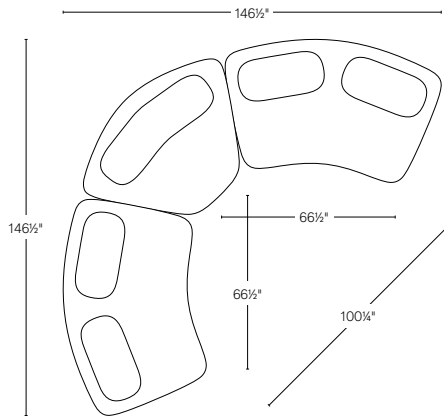

ISOLA COLLECTION

All dimensions are given in inches. See the attached "Dimensions Diagram" sheet for more information on the keys used in this chart.

	OVERALL WIDTH A	FRONT WIDTH B	OVERALL DEPTH C	OVERALL HEIGHT D	SEAT HEIGHT E	FOOT HEIGHT F	INSIDE SEAT DEPTH W/BACK CUSHION G	# OF BACK CUSHIONS	BACK CUSHION WIDTH H	BACK CUSHION DEPTH I	BACK CUSHION HEIGHT J
7' SOFA	84	57½	52¾	30¼	16½	2	28	2	34	15¼	13¾
8' SOFA	96	64¼	54¼	30¼	16½	2	28	2	40	15¼	13¾
9' SOFA	108	78¼	54¼	30¼	16½	2	28	2	45	15¼	13¾
UNIVERSAL CHAISE	54	41½	68½	30¼	16½	2	48	1	45	15¼	13¾
ARMLESS CHAIR	48	38½	49¼	30¼	16½	2	29½	1	40	15¼	13¾
CORNER WEDGE	72	24	52	30¼	16½	2	29½	1	53	15¼	13¾

8' SOFA

9' SOFA

7' & 7' SOFA SECTIONAL
Below: 7' Sofa / 7' Sofa

8' & 8' SOFA SECTIONAL
Below: 8' Sofa / 8' Sofa

9' & 9' SOFA SECTIONAL
Below: 9' Sofa / 9' Sofa

7' & 8' SOFA SECTIONAL
Below: 7' Sofa / 8' Sofa

7' & 9' SOFA SECTIONAL
Below: 7' Sofa / 9' Sofa

8' & 9' SOFA SECTIONAL
Below: 8' Sofa / 9' Sofa

7' SOFA

8' SOFA

9' SOFA

CORNER WEDGE

7' & 7' L-SECTIONAL

Below: 7' Sofa / Corner Wedge / 7' Sofa

8' & 8' L-SECTIONAL

Below: 8' Sofa / Corner Wedge / 8' Sofa

9' & 9' L-SECTIONAL

Below: 9' Sofa / Corner Wedge / 9' Sofa

7' SOFA

8' SOFA

9' SOFA

CORNER WEDGE