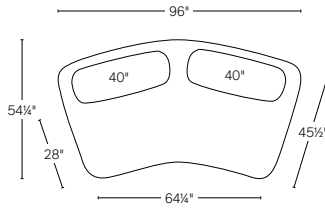

ISOLA COLLECTION

All dimensions are given in inches. See the attached "Dimensions Diagram" sheet for more information on the keys used in this chart.

	OVERALL WIDTH A	FRONT WIDTH B	OVERALL DEPTH C	OVERALL HEIGHT D	SEAT HEIGHT E	FOOT HEIGHT F	INSIDE SEAT DEPTH W/BACK CUSHION G	# OF BACK CUSHIONS	BACK CUSHION WIDTH H	BACK CUSHION DEPTH I	BACK CUSHION HEIGHT J
7' SOFA	84	57½	52¾	30¼	16½	2	28	2	34	15¼	13¾
8' SOFA	96	64¼	54¼	30¼	16½	2	28	2	40	15¼	13¾
9' SOFA	108	78¼	54¼	30¼	16½	2	28	2	45	15¼	13¾
UNIVERSAL CHAISE	54	41½	68½	30¼	16½	2	48	1	45	15¼	13¾
ARMLESS CHAIR	48	38½	49¼	30¼	16½	2	29½	1	40	15¼	13¾
CORNER WEDGE	72	24	52	30¼	16½	2	29½	1	53	15¼	13¾

8' SOFA

9' SOFA

7' & 7' SOFA SECTIONAL
Below: 7' Sofa / 7' Sofa

8' & 8' SOFA SECTIONAL
Below: 8' Sofa / 8' Sofa

9' & 9' SOFA SECTIONAL
Below: 9' Sofa / 9' Sofa

7' & 8' SOFA SECTIONAL
Below: 7' Sofa / 8' Sofa

7' & 9' SOFA SECTIONAL
Below: 7' Sofa / 9' Sofa

8' & 9' SOFA SECTIONAL
Below: 8' Sofa / 9' Sofa

7' SOFA

8' SOFA

9' SOFA

CORNER WEDGE

7' & 7' L-SECTIONAL

Below: 7' Sofa / Corner Wedge / 7' Sofa

8' & 8' L-SECTIONAL

Below: 8' Sofa / Corner Wedge / 8' Sofa

9' & 9' L-SECTIONAL

Below: 9' Sofa / Corner Wedge / 9' Sofa

7' SOFA

8' SOFA

9' SOFA

CORNER WEDGE