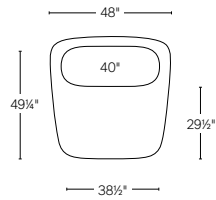

ISOLA COLLECTION

All dimensions are given in inches. See the attached "Dimensions Diagram" sheet for more information on the keys used in this chart.

	OVERALL WIDTH A	FRONT WIDTH B	OVERALL DEPTH C	OVERALL HEIGHT D	SEAT HEIGHT E	FOOT HEIGHT F	INSIDE SEAT DEPTH W/BACK CUSHION G	# OF BACK CUSHIONS	BACK CUSHION WIDTH H	BACK CUSHION DEPTH I	BACK CUSHION HEIGHT J
7' SOFA	84	57½	52¾	30¼	16½	2	28	2	34	15¼	13¾
8' SOFA	96	64¼	54¼	30¼	16½	2	28	2	40	15¼	13¾
9' SOFA	108	78¼	54¼	30¼	16½	2	28	2	45	15¼	13¾
UNIVERSAL CHAISE	54	41½	68½	30¼	16½	2	48	1	45	15¼	13¾
ARMLESS CHAIR	48	38½	49¼	30¼	16½	2	29½	1	40	15¼	13¾
CORNER WEDGE	72	24	52	30¼	16½	2	29½	1	53	15¼	13¾

RH Interior Design is available to support you with measurements, configuration and placement. Visit RH.com to request a consultation.

UPHOLSTERY DIMENSIONS DIAGRAM

See the "Dimensions Sheet" for the measurements that correspond with the letters below.

7' SOFA

8' SOFA

9' SOFA

UNIVERSAL CHAISE

ARMLESS CHAIR

CORNER WEDGE

SOFA-CHAISE SECTIONAL

Below: Universal Chaise / 8' Sofa

2-PIECE SOFA

Below: 8' Sofa / 8' Sofa

L-SECTIONAL

Below: 8' Sofa / Corner Wedge / 8' Sofa

3-PIECE SOFA-CHAISE

Below: Universal Chaise / 8' Sofa / Armless Chair

7' SOFA

8' SOFA