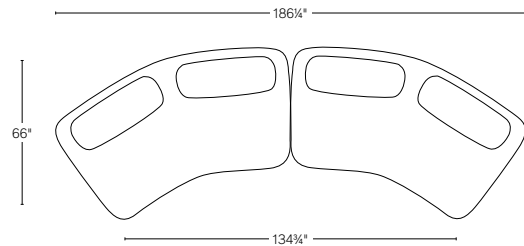

ISOLA COLLECTION

All dimensions are given in inches. See the attached "Dimensions Diagram" sheet for more information on the keys used in this chart.

	OVERALL WIDTH A	FRONT WIDTH B	OVERALL DEPTH C	OVERALL HEIGHT D	SEAT HEIGHT E	FOOT HEIGHT F	INSIDE SEAT DEPTH W/BACK CUSHION G	# OF BACK CUSHIONS	BACK CUSHION WIDTH H	BACK CUSHION DEPTH I	BACK CUSHION HEIGHT J
7' SOFA	84	57½	52¾	30¼	16½	2	28	2	34	15¼	13¾
8' SOFA	96	64¼	54¼	30¼	16½	2	28	2	40	15¼	13¾
9' SOFA	108	78¼	54¼	30¼	16½	2	28	2	45	15¼	13¾
UNIVERSAL CHAISE	54	41½	68½	30¼	16½	2	48	1	45	15¼	13¾
ARMLESS CHAIR	48	38½	49¼	30¼	16½	2	29½	1	40	15¼	13¾
CORNER WEDGE	72	24	52	30¼	16½	2	29½	1	53	15¼	13¾

RH Interior Design is available to support you with measurements, configuration and placement. Visit RH.com to request a consultation.

UPHOLSTERY DIMENSIONS DIAGRAM

See the "Dimensions Sheet" for the measurements that correspond with the letters below.

7' SOFA

8' SOFA

9' SOFA

UNIVERSAL CHAISE

ARMLESS CHAIR

CORNER WEDGE

SOFA-CHAISE SECTIONAL

Below: Universal Chaise / 8' Sofa

2-PIECE SOFA

Below: 8' Sofa / 8' Sofa

L-SECTIONAL

Below: 8' Sofa / Corner Wedge / 8' Sofa

3-PIECE SOFA-CHAISE

Below: Universal Chaise / 8' Sofa / Armless Chair

7' SOFA

8' SOFA