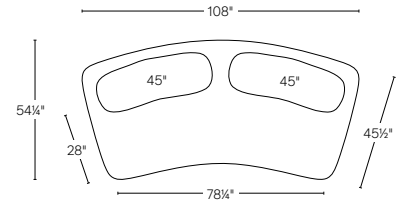

ISOLA COLLECTION

All dimensions are given in inches. See the attached "Dimensions Diagram" sheet for more information on the keys used in this chart.

	OVERALL WIDTH A	FRONT WIDTH B	OVERALL DEPTH C	OVERALL HEIGHT D	SEAT HEIGHT E	FOOT HEIGHT F	INSIDE SEAT DEPTH W/BACK CUSHION G	# OF BACK CUSHIONS	BACK CUSHION WIDTH H	BACK CUSHION DEPTH I	BACK CUSHION HEIGHT J
7' SOFA	84	57½	52¾	30¼	16½	2	28	2	34	15¼	13¾
8' SOFA	96	64¼	54¼	30¼	16½	2	28	2	40	15¼	13¾
9' SOFA	108	78¼	54¼	30¼	16½	2	28	2	45	15¼	13¾
UNIVERSAL CHAISE	54	41½	68½	30¼	16½	2	48	1	45	15¼	13¾
ARMLESS CHAIR	48	38½	49¼	30¼	16½	2	29½	1	40	15¼	13¾
CORNER WEDGE	72	24	52	30¼	16½	2	29½	1	53	15¼	13¾

RH Interior Design is available to support you with measurements, configuration and placement. Visit RH.com to request a consultation.

UPHOLSTERY DIMENSIONS DIAGRAM

See the "Dimensions Sheet" for the measurements that correspond with the letters below.

7' SOFA

8' SOFA

9' SOFA

UNIVERSAL CHAISE

ARMLESS CHAIR

CORNER WEDGE

SOFA-CHAISE SECTIONAL

Below: Universal Chaise / 8' Sofa

2-PIECE SOFA

Below: 8' Sofa / 8' Sofa

L-SECTIONAL

Below: 8' Sofa / Corner Wedge / 8' Sofa

3-PIECE SOFA-CHAISE

Below: Universal Chaise / 8' Sofa / Armless Chair

7' SOFA

8' SOFA