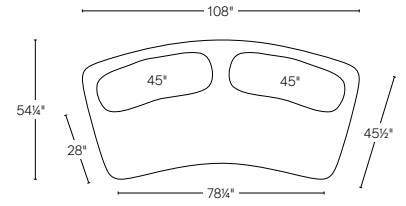

ISOLA COLLECTION

All dimensions are given in inches. See the attached "Dimensions Diagram" sheet for more information on the keys used in this chart.

	OVERALL WIDTH A	FRONT WIDTH B	OVERALL DEPTH C	OVERALL HEIGHT D	SEAT HEIGHT E	FOOT HEIGHT F	INSIDE SEAT DEPTH W/BACK CUSHION G	# OF BACK CUSHIONS	BACK CUSHION WIDTH H	BACK CUSHION DEPTH I	BACK CUSHION HEIGHT J
7' SOFA	84	57½	52¾	30¼	16½	2	28	2	34	15¼	13¾
8' SOFA	96	64¼	54¼	30¼	16½	2	28	2	40	15¼	13¾
9' SOFA	108	78¼	54¼	30¼	16½	2	28	2	45	15¼	13¾
UNIVERSAL CHAISE	54	41½	68½	30¼	16½	2	48	1	45	15¼	13¾
ARMLESS CHAIR	48	38½	49¼	30¼	16½	2	29½	1	40	15¼	13¾
CORNER WEDGE	72	24	52	30¼	16½	2	29½	1	53	15¼	13¾

RH Interior Design is available to support you with measurements, configuration and placement. Visit RH.com to request a consultation.

UPHOLSTERY DIMENSIONS DIAGRAM

See the "Dimensions Sheet" for the measurements that correspond with the letters below.

2-PIECE SOFA

Below: 8' Sofa / 8' Sofa

L-SECTIONAL

Below: 8' Sofa / Corner Wedge / 8' Sofa

3-PIECE SOFA-CHAISE

Below: Universal Chaise / 8' Sofa / Armless Chair

7' SOFA

8' SOFA

9' SOFA

UNIVERSAL CHAISE

7' SOFA-CHAISE SECTIONAL
Below: Universal Chaise / 7' Sofa

8' SOFA-CHAISE SECTIONAL
Below: Universal Chaise / 8' Sofa

9' SOFA-CHAISE SECTIONAL
Below: Universal Chaise / 9' Sofa

7' SOFA