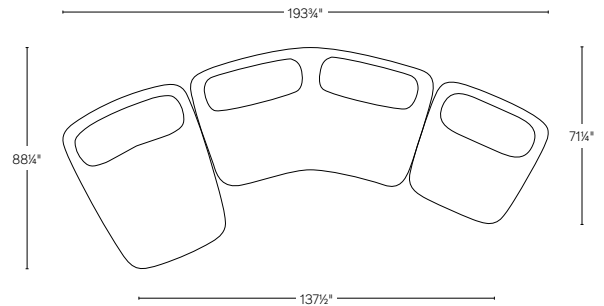

ISOLA COLLECTION

All dimensions are given in inches. See the attached "Dimensions Diagram" sheet for more information on the keys used in this chart.

	OVERALL WIDTH A	FRONT WIDTH B	OVERALL DEPTH C	OVERALL HEIGHT D	SEAT HEIGHT E	FOOT HEIGHT F	INSIDE SEAT DEPTH W/BACK CUSHION G	# OF BACK CUSHIONS	BACK CUSHION WIDTH H	BACK CUSHION DEPTH I	BACK CUSHION HEIGHT J
7' SOFA	84	57½	52¾	30¼	16½	2	28	2	34	15¼	13¾
8' SOFA	96	64¼	54¼	30¼	16½	2	28	2	40	15¼	13¾
9' SOFA	108	78¼	54¼	30¼	16½	2	28	2	45	15¼	13¾
UNIVERSAL CHAISE	54	41½	68½	30¼	16½	2	48	1	45	15¼	13¾
ARMLESS CHAIR	48	38½	49¼	30¼	16½	2	29½	1	40	15¼	13¾
CORNER WEDGE	72	24	52	30¼	16½	2	29½	1	53	15¼	13¾

7' SOFA

8' SOFA

9' SOFA

UNIVERSAL CHAISE

ARMLESS CHAIR

CORNER WEDGE

SOFA-CHAISE SECTIONAL

Below: Universal Chaise / 8' Sofa

2-PIECE SOFA

Below: 8' Sofa / 8' Sofa

L-SECTIONAL

Below: 8' Sofa / Corner Wedge / 8' Sofa

3-PIECE SOFA-CHAISE

Below: Universal Chaise / 8' Sofa / Armless Chair

7' SOFA

8' SOFA

9' SOFA

UNIVERSAL CHAISE

7' SOFA-CHAISE SECTIONAL
Below: Universal Chaise / 7' Sofa

8' SOFA-CHAISE SECTIONAL
Below: Universal Chaise / 8' Sofa

9' SOFA-CHAISE SECTIONAL
Below: Universal Chaise / 9' Sofa

7' SOFA