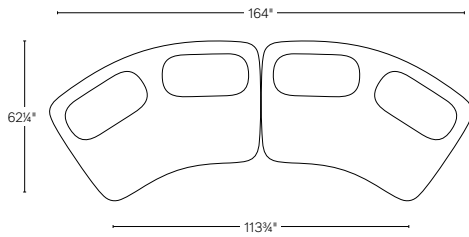

ISOLA COLLECTION

All dimensions are given in inches. See the attached "Dimensions Diagram" sheet for more information on the keys used in this chart.

	OVERALL WIDTH A	FRONT WIDTH B	OVERALL DEPTH C	OVERALL HEIGHT D	SEAT HEIGHT E	FOOT HEIGHT F	INSIDE SEAT DEPTH W/BACK CUSHION G	# OF BACK CUSHIONS	BACK CUSHION WIDTH H	BACK CUSHION DEPTH I	BACK CUSHION HEIGHT J
7' SOFA	84	57½	52¾	30¼	16½	2	28	2	34	15¼	13¾
8' SOFA	96	64¼	54¼	30¼	16½	2	28	2	40	15¼	13¾
9' SOFA	108	78¼	54¼	30¼	16½	2	28	2	45	15¼	13¾
UNIVERSAL CHAISE	54	41½	68½	30¼	16½	2	48	1	45	15¼	13¾
ARMLESS CHAIR	48	38½	49¼	30¼	16½	2	29½	1	40	15¼	13¾
CORNER WEDGE	72	24	52	30¼	16½	2	29½	1	53	15¼	13¾

2-PIECE SOFA

Below: 8' Sofa / 8' Sofa

L-SECTIONAL

Below: 8' Sofa / Corner Wedge / 8' Sofa

3-PIECE SOFA-CHAISE

Below: Universal Chaise / 8' Sofa / Armless Chair

7' SOFA

8' SOFA

9' SOFA

UNIVERSAL CHAISE

7' SOFA-CHAISE SECTIONAL
Below: Universal Chaise / 7' Sofa

8' SOFA-CHAISE SECTIONAL
Below: Universal Chaise / 8' Sofa

9' SOFA-CHAISE SECTIONAL
Below: Universal Chaise / 9' Sofa

7' SOFA

8' SOFA

9' SOFA

7' & 7' SOFA SECTIONAL
Below: 7' Sofa / 7' Sofa

8' & 8' SOFA SECTIONAL
Below: 8' Sofa / 8' Sofa

9' & 9' SOFA SECTIONAL
Below: 9' Sofa / 9' Sofa

7' & 8' SOFA SECTIONAL
Below: 7' Sofa / 8' Sofa