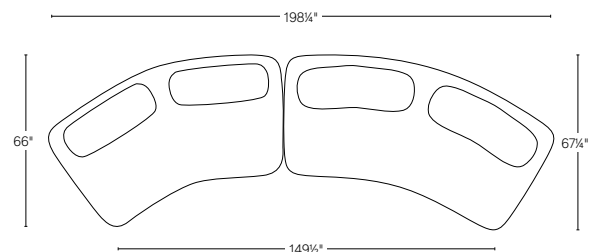

ISOLA COLLECTION

All dimensions are given in inches. See the attached "Dimensions Diagram" sheet for more information on the keys used in this chart.

	OVERALL WIDTH A	FRONT WIDTH B	OVERALL DEPTH C	OVERALL HEIGHT D	SEAT HEIGHT E	FOOT HEIGHT F	INSIDE SEAT DEPTH W/BACK CUSHION G	# OF BACK CUSHIONS	BACK CUSHION WIDTH H	BACK CUSHION DEPTH I	BACK CUSHION HEIGHT J
7' SOFA	84	57½	52¾	30¼	16½	2	28	2	34	15¼	13¾
8' SOFA	96	64¼	54¼	30¼	16½	2	28	2	40	15¼	13¾
9' SOFA	108	78¼	54¼	30¼	16½	2	28	2	45	15¼	13¾
UNIVERSAL CHAISE	54	41½	68½	30¼	16½	2	48	1	45	15¼	13¾
ARMLESS CHAIR	48	38½	49¼	30¼	16½	2	29½	1	40	15¼	13¾
CORNER WEDGE	72	24	52	30¼	16½	2	29½	1	53	15¼	13¾

9' SOFA

UNIVERSAL CHAISE

7' SOFA-CHAISE SECTIONAL
Below: Universal Chaise / 7' Sofa

8' SOFA-CHAISE SECTIONAL
Below: Universal Chaise / 8' Sofa

9' SOFA-CHAISE SECTIONAL
Below: Universal Chaise / 9' Sofa

7' SOFA

8' SOFA

9' SOFA

7' & 7' SOFA SECTIONAL
Below: 7' Sofa / 7' Sofa

8' & 8' SOFA SECTIONAL
Below: 8' Sofa / 8' Sofa

9' & 9' SOFA SECTIONAL
Below: 9' Sofa / 9' Sofa

7' & 8' SOFA SECTIONAL
Below: 7' Sofa / 8' Sofa

7' & 9' SOFA SECTIONAL
Below: 7' Sofa / 9' Sofa

8' & 9' SOFA SECTIONAL
Below: 8' Sofa / 9' Sofa

7' SOFA

8' SOFA

9' SOFA

CORNER WEDGE

7' & 7' L-SECTIONAL

Below: 7' Sofa / Corner Wedge / 7' Sofa