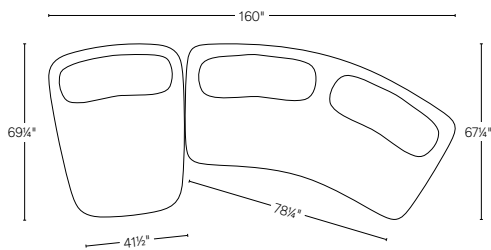

ISOLA COLLECTION

All dimensions are given in inches. See the attached "Dimensions Diagram" sheet for more information on the keys used in this chart.

	OVERALL WIDTH A	FRONT WIDTH B	OVERALL DEPTH C	OVERALL HEIGHT D	SEAT HEIGHT E	FOOT HEIGHT F	INSIDE SEAT DEPTH W/BACK CUSHION G	# OF BACK CUSHIONS	BACK CUSHION WIDTH H	BACK CUSHION DEPTH I	BACK CUSHION HEIGHT J
7' SOFA	84	57½	52¾	30¼	16½	2	28	2	34	15¼	13¾
8' SOFA	96	64¼	54¼	30¼	16½	2	28	2	40	15¼	13¾
9' SOFA	108	78¼	54¼	30¼	16½	2	28	2	45	15¼	13¾
UNIVERSAL CHAISE	54	41½	68½	30¼	16½	2	48	1	45	15¼	13¾
ARMLESS CHAIR	48	38½	49¼	30¼	16½	2	29½	1	40	15¼	13¾
CORNER WEDGE	72	24	52	30¼	16½	2	29½	1	53	15¼	13¾

2-PIECE SOFA

Below: 8' Sofa / 8' Sofa

L-SECTIONAL

Below: 8' Sofa / Corner Wedge / 8' Sofa

3-PIECE SOFA-CHAISE

Below: Universal Chaise / 8' Sofa / Armless Chair

7' SOFA

8' SOFA

9' SOFA

UNIVERSAL CHAISE

7' SOFA-CHAISE SECTIONAL
Below: Universal Chaise / 7' Sofa

8' SOFA-CHAISE SECTIONAL
Below: Universal Chaise / 8' Sofa

9' SOFA-CHAISE SECTIONAL
Below: Universal Chaise / 9' Sofa

7' SOFA

8' SOFA

9' SOFA

7' & 7' SOFA SECTIONAL
Below: 7' Sofa / 7' Sofa

8' & 8' SOFA SECTIONAL
Below: 8' Sofa / 8' Sofa

9' & 9' SOFA SECTIONAL
Below: 9' Sofa / 9' Sofa

7' & 8' SOFA SECTIONAL
Below: 7' Sofa / 8' Sofa