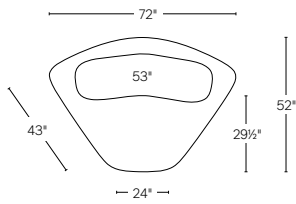

ISOLA COLLECTION

All dimensions are given in inches. See the attached "Dimensions Diagram" sheet for more information on the keys used in this chart.

	OVERALL WIDTH A	FRONT WIDTH B	OVERALL DEPTH C	OVERALL HEIGHT D	SEAT HEIGHT E	FOOT HEIGHT F	INSIDE SEAT DEPTH W/BACK CUSHION G	# OF BACK CUSHIONS	BACK CUSHION WIDTH H	BACK CUSHION DEPTH I	BACK CUSHION HEIGHT J
7' SOFA	84	57½	52¾	30¼	16½	2	28	2	34	15¼	13¾
8' SOFA	96	64¼	54¼	30¼	16½	2	28	2	40	15¼	13¾
9' SOFA	108	78¼	54¼	30¼	16½	2	28	2	45	15¼	13¾
UNIVERSAL CHAISE	54	41½	68½	30¼	16½	2	48	1	45	15¼	13¾
ARMLESS CHAIR	48	38½	49¼	30¼	16½	2	29½	1	40	15¼	13¾
CORNER WEDGE	72	24	52	30¼	16½	2	29½	1	53	15¼	13¾

7' & 9' SOFA SECTIONAL
Below: 7' Sofa / 9' Sofa

8' & 9' SOFA SECTIONAL
Below: 8' Sofa / 9' Sofa

7' SOFA

8' SOFA

9' SOFA

CORNER WEDGE

7' & 7' L-SECTIONAL

Below: 7' Sofa / Corner Wedge / 7' Sofa

8' & 8' L-SECTIONAL

Below: 8' Sofa / Corner Wedge / 8' Sofa

9' & 9' L-SECTIONAL

Below: 9' Sofa / Corner Wedge / 9' Sofa

7' SOFA

8' SOFA

9' SOFA

CORNER WEDGE

7' & 8' L-SECTIONAL
Below: 7' Sofa / Corner Wedge / 8' Sofa

8' & 9' L-SECTIONAL
Below: 8' Sofa / Corner Wedge / 9' Sofa

8' & 9' L-SECTIONAL
Below: 8' Sofa / Corner Wedge / 9' Sofa