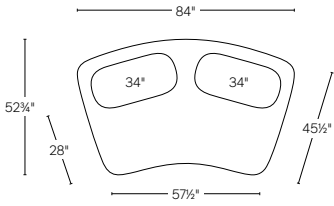

ISOLA COLLECTION

All dimensions are given in inches. See the attached "Dimensions Diagram" sheet for more information on the keys used in this chart.

	OVERALL WIDTH A	FRONT WIDTH B	OVERALL DEPTH C	OVERALL HEIGHT D	SEAT HEIGHT E	FOOT HEIGHT F	INSIDE SEAT DEPTH W/BACK CUSHION G	# OF BACK CUSHIONS	BACK CUSHION WIDTH H	BACK CUSHION DEPTH I	BACK CUSHION HEIGHT J
7' SOFA	84	57½	52¾	30¼	16½	2	28	2	34	15¼	13¾
8' SOFA	96	64¼	54¼	30¼	16½	2	28	2	40	15¼	13¾
9' SOFA	108	78¼	54¼	30¼	16½	2	28	2	45	15¼	13¾
UNIVERSAL CHAISE	54	41½	68½	30¼	16½	2	48	1	45	15¼	13¾
ARMLESS CHAIR	48	38½	49¼	30¼	16½	2	29½	1	40	15¼	13¾
CORNER WEDGE	72	24	52	30¼	16½	2	29½	1	53	15¼	13¾

RH Interior Design is available to support you with measurements, configuration and placement. Visit RH.com to request a consultation.

UPHOLSTERY DIMENSIONS DIAGRAM

See the "Dimensions Sheet" for the measurements that correspond with the letters below.

2-PIECE SOFA

Below: 8' Sofa / 8' Sofa

L-SECTIONAL

Below: 8' Sofa / Corner Wedge / 8' Sofa

3-PIECE SOFA-CHAISE

Below: Universal Chaise / 8' Sofa / Armless Chair

7' SOFA

8' SOFA

9' SOFA

UNIVERSAL CHAISE

7' SOFA-CHAISE SECTIONAL
Below: Universal Chaise / 7' Sofa

8' SOFA-CHAISE SECTIONAL
Below: Universal Chaise / 8' Sofa

9' SOFA-CHAISE SECTIONAL
Below: Universal Chaise / 9' Sofa

7' SOFA