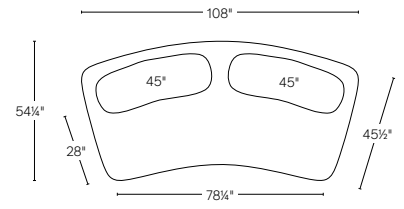

ISOLA COLLECTION

All dimensions are given in inches. See the attached "Dimensions Diagram" sheet for more information on the keys used in this chart.

	OVERALL WIDTH A	FRONT WIDTH B	OVERALL DEPTH C	OVERALL HEIGHT D	SEAT HEIGHT E	FOOT HEIGHT F	INSIDE SEAT DEPTH W/BACK CUSHION G	# OF BACK CUSHIONS	BACK CUSHION WIDTH H	BACK CUSHION DEPTH I	BACK CUSHION HEIGHT J
7' SOFA	84	57½	52¾	30¼	16½	2	28	2	34	15¼	13¾
8' SOFA	96	64¼	54¼	30¼	16½	2	28	2	40	15¼	13¾
9' SOFA	108	78¼	54¼	30¼	16½	2	28	2	45	15¼	13¾
UNIVERSAL CHAISE	54	41½	68½	30¼	16½	2	48	1	45	15¼	13¾
ARMLESS CHAIR	48	38½	49¼	30¼	16½	2	29½	1	40	15¼	13¾
CORNER WEDGE	72	24	52	30¼	16½	2	29½	1	53	15¼	13¾

2-PIECE SOFA

Below: 8' Sofa / 8' Sofa

L-SECTIONAL

Below: 8' Sofa / Corner Wedge / 8' Sofa

3-PIECE SOFA-CHAISE

Below: Universal Chaise / 8' Sofa / Armless Chair

7' SOFA

8' SOFA

9' SOFA

UNIVERSAL CHAISE

7' SOFA-CHAISE SECTIONAL
Below: Universal Chaise / 7' Sofa

8' SOFA-CHAISE SECTIONAL
Below: Universal Chaise / 8' Sofa

9' SOFA-CHAISE SECTIONAL
Below: Universal Chaise / 9' Sofa

7' SOFA

8' SOFA

9' SOFA

7' & 7' SOFA SECTIONAL
Below: 7' Sofa / 7' Sofa

8' & 8' SOFA SECTIONAL
Below: 8' Sofa / 8' Sofa

9' & 9' SOFA SECTIONAL
Below: 9' Sofa / 9' Sofa

7' & 8' SOFA SECTIONAL
Below: 7' Sofa / 8' Sofa