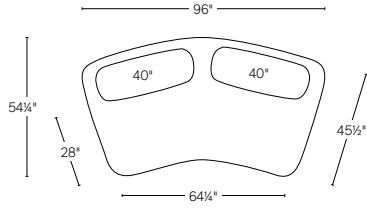

ISOLA COLLECTION

All dimensions are given in inches. See the attached "Dimensions Diagram" sheet for more information on the keys used in this chart.

	OVERALL WIDTH A	FRONT WIDTH B	OVERALL DEPTH C	OVERALL HEIGHT D	SEAT HEIGHT E	FOOT HEIGHT F	INSIDE SEAT DEPTH W/BACK CUSHION G	# OF BACK CUSHIONS	BACK CUSHION WIDTH H	BACK CUSHION DEPTH I	BACK CUSHION HEIGHT J
7' SOFA	84	57½	52¾	30¼	16½	2	28	2	34	15¼	13¾
8' SOFA	96	64¼	54¼	30¼	16½	2	28	2	40	15¼	13¾
9' SOFA	108	78¼	54¼	30¼	16½	2	28	2	45	15¼	13¾
UNIVERSAL CHAISE	54	41½	68½	30¼	16½	2	48	1	45	15¼	13¾
ARMLESS CHAIR	48	38½	49¼	30¼	16½	2	29½	1	40	15¼	13¾
CORNER WEDGE	72	24	52	30¼	16½	2	29½	1	53	15¼	13¾

RH Interior Design is available to support you with measurements, configuration and placement. Visit RH.com to request a consultation.

UPHOLSTERY DIMENSIONS DIAGRAM

See the "Dimensions Sheet" for the measurements that correspond with the letters below.

7' SOFA

8' SOFA

9' SOFA

UNIVERSAL CHAISE

ARMLESS CHAIR

CORNER WEDGE

SOFA-CHAISE SECTIONAL

Below: Universal Chaise / 8' Sofa

2-PIECE SOFA

Below: 8' Sofa / 8' Sofa

L-SECTIONAL

Below: 8' Sofa / Corner Wedge / 8' Sofa

3-PIECE SOFA-CHAISE

Below: Universal Chaise / 8' Sofa / Armless Chair

7' SOFA

8' SOFA