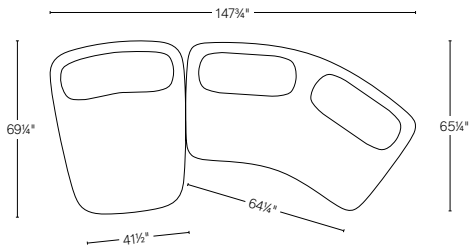

ISOLA COLLECTION

All dimensions are given in inches. See the attached "Dimensions Diagram" sheet for more information on the keys used in this chart.

	OVERALL WIDTH A	FRONT WIDTH B	OVERALL DEPTH C	OVERALL HEIGHT D	SEAT HEIGHT E	FOOT HEIGHT F	INSIDE SEAT DEPTH W/BACK CUSHION G	# OF BACK CUSHIONS	BACK CUSHION WIDTH H	BACK CUSHION DEPTH I	BACK CUSHION HEIGHT J
7' SOFA	84	57½	52¾	30¼	16½	2	28	2	34	15¼	13¾
8' SOFA	96	64¼	54¼	30¼	16½	2	28	2	40	15¼	13¾
9' SOFA	108	78¼	54¼	30¼	16½	2	28	2	45	15¼	13¾
UNIVERSAL CHAISE	54	41½	68½	30¼	16½	2	48	1	45	15¼	13¾
ARMLESS CHAIR	48	38½	49¼	30¼	16½	2	29½	1	40	15¼	13¾
CORNER WEDGE	72	24	52	30¼	16½	2	29½	1	53	15¼	13¾

RH Interior Design is available to support you with measurements, configuration and placement. Visit RH.com to request a consultation.

UPHOLSTERY DIMENSIONS DIAGRAM

See the "Dimensions Sheet" for the measurements that correspond with the letters below.

7' SOFA

8' SOFA

9' SOFA

UNIVERSAL CHAISE

ARMLESS CHAIR

CORNER WEDGE

SOFA-CHAISE SECTIONAL

Below: Universal Chaise / 8' Sofa

2-PIECE SOFA

Below: 8' Sofa / 8' Sofa

L-SECTIONAL

Below: 8' Sofa / Corner Wedge / 8' Sofa

3-PIECE SOFA-CHAISE

Below: Universal Chaise / 8' Sofa / Armless Chair

7' SOFA

8' SOFA