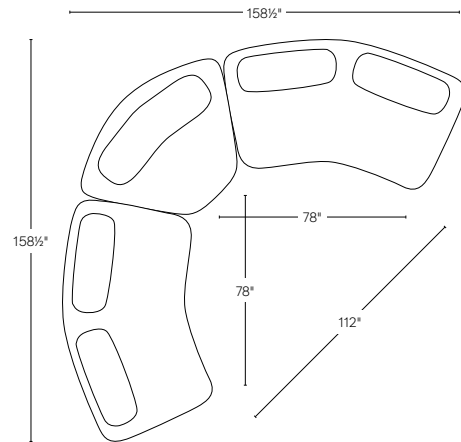

ISOLA COLLECTION

All dimensions are given in inches. See the attached "Dimensions Diagram" sheet for more information on the keys used in this chart.

	OVERALL WIDTH A	FRONT WIDTH B	OVERALL DEPTH C	OVERALL HEIGHT D	SEAT HEIGHT E	FOOT HEIGHT F	INSIDE SEAT DEPTH W/BACK CUSHION G	# OF BACK CUSHIONS	BACK CUSHION WIDTH H	BACK CUSHION DEPTH I	BACK CUSHION HEIGHT J
7' SOFA	84	57½	52¾	30¼	16½	2	28	2	34	15¼	13¾
8' SOFA	96	64¼	54¼	30¼	16½	2	28	2	40	15¼	13¾
9' SOFA	108	78¼	54¼	30¼	16½	2	28	2	45	15¼	13¾
UNIVERSAL CHAISE	54	41½	68½	30¼	16½	2	48	1	45	15¼	13¾
ARMLESS CHAIR	48	38½	49¼	30¼	16½	2	29½	1	40	15¼	13¾
CORNER WEDGE	72	24	52	30¼	16½	2	29½	1	53	15¼	13¾

8' SOFA

9' SOFA

7' & 7' SOFA SECTIONAL
Below: 7' Sofa / 7' Sofa

8' & 8' SOFA SECTIONAL
Below: 8' Sofa / 8' Sofa

9' & 9' SOFA SECTIONAL
Below: 9' Sofa / 9' Sofa

7' & 8' SOFA SECTIONAL
Below: 7' Sofa / 8' Sofa

7' & 9' SOFA SECTIONAL
Below: 7' Sofa / 9' Sofa

8' & 9' SOFA SECTIONAL
Below: 8' Sofa / 9' Sofa

7' SOFA

8' SOFA

9' SOFA

CORNER WEDGE

7' & 7' L-SECTIONAL

Below: 7' Sofa / Corner Wedge / 7' Sofa

8' & 8' L-SECTIONAL

Below: 8' Sofa / Corner Wedge / 8' Sofa

9' & 9' L-SECTIONAL

Below: 9' Sofa / Corner Wedge / 9' Sofa

7' SOFA

8' SOFA

9' SOFA

CORNER WEDGE