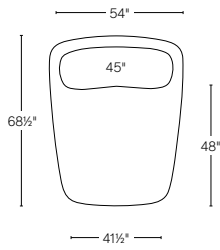

ISOLA COLLECTION

All dimensions are given in inches. See the attached "Dimensions Diagram" sheet for more information on the keys used in this chart.

	OVERALL WIDTH A	FRONT WIDTH B	OVERALL DEPTH C	OVERALL HEIGHT D	SEAT HEIGHT E	FOOT HEIGHT F	INSIDE SEAT DEPTH W/BACK CUSHION G	# OF BACK CUSHIONS	BACK CUSHION WIDTH H	BACK CUSHION DEPTH I	BACK CUSHION HEIGHT J
7' SOFA	84	57½	52¾	30¼	16½	2	28	2	34	15¼	13¾
8' SOFA	96	64¼	54¼	30¼	16½	2	28	2	40	15¼	13¾
9' SOFA	108	78¼	54¼	30¼	16½	2	28	2	45	15¼	13¾
UNIVERSAL CHAISE	54	41½	68½	30¼	16½	2	48	1	45	15¼	13¾
ARMLESS CHAIR	48	38½	49¼	30¼	16½	2	29½	1	40	15¼	13¾
CORNER WEDGE	72	24	52	30¼	16½	2	29½	1	53	15¼	13¾

RH Interior Design is available to support you with measurements, configuration and placement. Visit RH.com to request a consultation.

UPHOLSTERY DIMENSIONS DIAGRAM

See the "Dimensions Sheet" for the measurements that correspond with the letters below.

2-PIECE SOFA

Below: 8' Sofa / 8' Sofa

L-SECTIONAL

Below: 8' Sofa / Corner Wedge / 8' Sofa

3-PIECE SOFA-CHAISE

Below: Universal Chaise / 8' Sofa / Armless Chair

7' SOFA

8' SOFA

9' SOFA

UNIVERSAL CHAISE

7' SOFA-CHAISE SECTIONAL
Below: Universal Chaise / 7' Sofa

8' SOFA-CHAISE SECTIONAL
Below: Universal Chaise / 8' Sofa

9' SOFA-CHAISE SECTIONAL
Below: Universal Chaise / 9' Sofa

7' SOFA