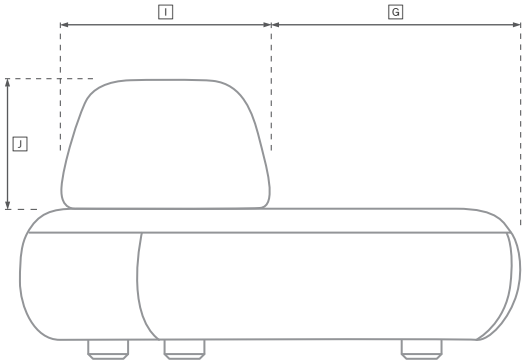

ISOLA COLLECTION

All dimensions are given in inches. See the attached "Dimensions Diagram" sheet for more information on the keys used in this chart.

	OVERALL WIDTH A	FRONT WIDTH B	OVERALL DEPTH C	OVERALL HEIGHT D	SEAT HEIGHT E	FOOT HEIGHT F	INSIDE SEAT DEPTH W/BACK CUSHION G	# OF BACK CUSHIONS	BACK CUSHION WIDTH H	BACK CUSHION DEPTH I	BACK CUSHION HEIGHT J
7' SOFA	84	57½	52¾	30¼	16½	2	28	2	34	15¼	13¾
8' SOFA	96	64¼	54¼	30¼	16½	2	28	2	40	15¼	13¾
9' SOFA	108	78¼	54¼	30¼	16½	2	28	2	45	15¼	13¾
UNIVERSAL CHAISE	54	41½	68½	30¼	16½	2	48	1	45	15¼	13¾
ARMLESS CHAIR	48	38½	49¼	30¼	16½	2	29½	1	40	15¼	13¾
CORNER WEDGE	72	24	52	30¼	16½	2	29½	1	53	15¼	13¾

RH Interior Design is available to support you with measurements, configuration and placement. Visit RH.com to request a consultation.

UPHOLSTERY DIMENSIONS DIAGRAM

See the "Dimensions Sheet" for the measurements that correspond with the letters below.