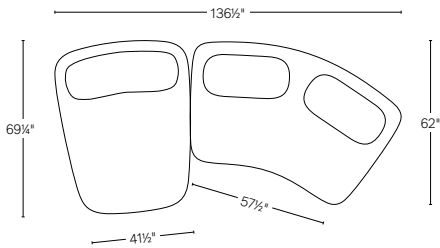

ISOLA COLLECTION

All dimensions are given in inches. See the attached "Dimensions Diagram" sheet for more information on the keys used in this chart.

	OVERALL WIDTH A	FRONT WIDTH B	OVERALL DEPTH C	OVERALL HEIGHT D	SEAT HEIGHT E	FOOT HEIGHT F	INSIDE SEAT DEPTH W/BACK CUSHION G	# OF BACK CUSHIONS	BACK CUSHION WIDTH H	BACK CUSHION DEPTH I	BACK CUSHION HEIGHT J
7' SOFA	84	57½	52¾	30¼	16½	2	28	2	34	15¼	13¾
8' SOFA	96	64¼	54¼	30¼	16½	2	28	2	40	15¼	13¾
9' SOFA	108	78¼	54¼	30¼	16½	2	28	2	45	15¼	13¾
UNIVERSAL CHAISE	54	41½	68½	30¼	16½	2	48	1	45	15¼	13¾
ARMLESS CHAIR	48	38½	49¼	30¼	16½	2	29½	1	40	15¼	13¾
CORNER WEDGE	72	24	52	30¼	16½	2	29½	1	53	15¼	13¾

7' SOFA

8' SOFA

9' SOFA

UNIVERSAL CHAISE

ARMLESS CHAIR

CORNER WEDGE

SOFA-CHAISE SECTIONAL

Below: Universal Chaise / 8' Sofa

2-PIECE SOFA

Below: 8' Sofa / 8' Sofa

L-SECTIONAL

Below: 8' Sofa / Corner Wedge / 8' Sofa

3-PIECE SOFA-CHAISE

Below: Universal Chaise / 8' Sofa / Armless Chair

7' SOFA

8' SOFA

9' SOFA

UNIVERSAL CHAISE

7' SOFA-CHAISE SECTIONAL
Below: Universal Chaise / 7' Sofa

8' SOFA-CHAISE SECTIONAL
Below: Universal Chaise / 8' Sofa

9' SOFA-CHAISE SECTIONAL
Below: Universal Chaise / 9' Sofa

7' SOFA