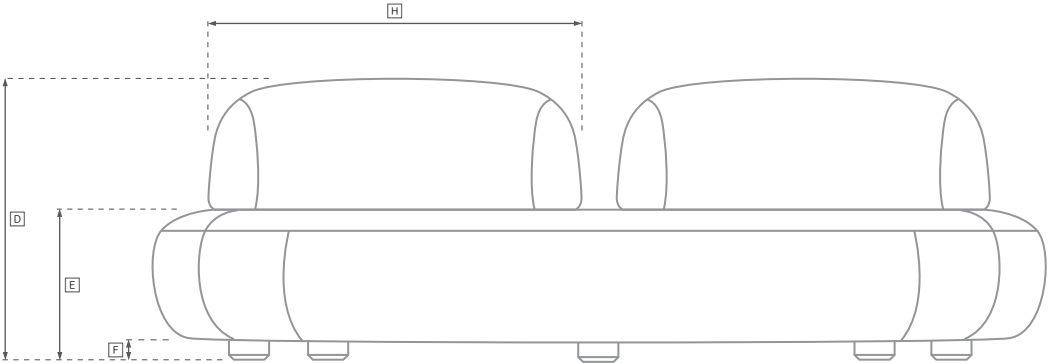

ISOLA COLLECTION

All dimensions are given in inches. See the attached "Dimensions Diagram" sheet for more information on the keys used in this chart.

	OVERALL WIDTH A	FRONT WIDTH B	OVERALL DEPTH C	OVERALL HEIGHT D	SEAT HEIGHT E	FOOT HEIGHT F	INSIDE SEAT DEPTH W/BACK CUSHION G	# OF BACK CUSHIONS	BACK CUSHION WIDTH H	BACK CUSHION DEPTH I	BACK CUSHION HEIGHT J
7' SOFA	84	57½	52¾	30¼	16½	2	28	2	34	15¼	13¾
8' SOFA	96	64¼	54¼	30¼	16½	2	28	2	40	15¼	13¾
9' SOFA	108	78¼	54¼	30¼	16½	2	28	2	45	15¼	13¾
UNIVERSAL CHAISE	54	41½	68½	30¼	16½	2	48	1	45	15¼	13¾
ARMLESS CHAIR	48	38½	49¼	30¼	16½	2	29½	1	40	15¼	13¾
CORNER WEDGE	72	24	52	30¼	16½	2	29½	1	53	15¼	13¾

7' SOFA

8' SOFA

9' SOFA

UNIVERSAL CHAISE

ARMLESS CHAIR

CORNER WEDGE

SOFA-CHAISE SECTIONAL

Below: Universal Chaise / 8' Sofa

2-PIECE SOFA

Below: 8' Sofa / 8' Sofa

L-SECTIONAL

Below: 8' Sofa / Corner Wedge / 8' Sofa

3-PIECE SOFA-CHAISE

Below: Universal Chaise / 8' Sofa / Armless Chair

7' SOFA

8' SOFA