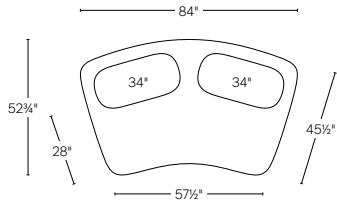

UNIVERSAL CHAISE

ARMLESS CHAIR

CORNER WEDGE

SOFA-CHAISE SECTIONAL

Below: Universal Chaise / 8' Sofa

2-PIECE SOFA

Below: 8' Sofa / 8' Sofa

Below: 8' Sofa / Corner Wedge / 8' Sofa

3-PIECE SOFA-CHAISE

Below: Universal Chaise / 8' Sofa / Armless Chair