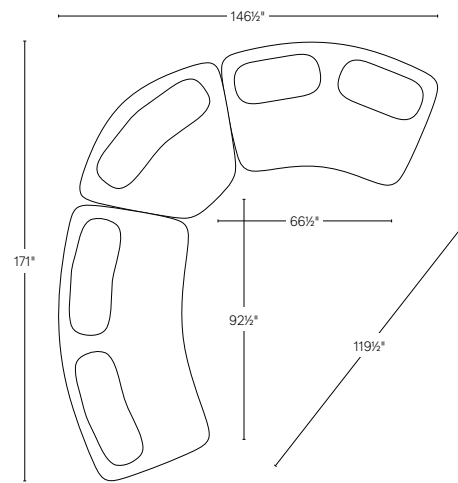

ISOLA COLLECTION

All dimensions are given in inches. See the attached "Dimensions Diagram" sheet for more information on the keys used in this chart.

	OVERALL WIDTH A	FRONT WIDTH B	OVERALL DEPTH C	OVERALL HEIGHT D	SEAT HEIGHT E	FOOT HEIGHT F	INSIDE SEAT DEPTH W/BACK CUSHION G	# OF BACK CUSHIONS	BACK CUSHION WIDTH H	BACK CUSHION DEPTH I	BACK CUSHION HEIGHT J
7' SOFA	84	57½	52¾	30¼	16½	2	28	2	34	15¼	13¾
8' SOFA	96	64¼	54¼	30¼	16½	2	28	2	40	15¼	13¾
9' SOFA	108	78¼	54¼	30¼	16½	2	28	2	45	15¼	13¾
UNIVERSAL CHAISE	54	41½	68½	30¼	16½	2	48	1	45	15¼	13¾
ARMLESS CHAIR	48	38½	49¼	30¼	16½	2	29½	1	40	15¼	13¾
CORNER WEDGE	72	24	52	30¼	16½	2	29½	1	53	15¼	13¾

7' & 9' SOFA SECTIONAL
Below: 7' Sofa / 9' Sofa

8' & 9' SOFA SECTIONAL
Below: 8' Sofa / 9' Sofa

7' SOFA

8' SOFA

9' SOFA

CORNER WEDGE

7' & 7' L-SECTIONAL

Below: 7' Sofa / Corner Wedge / 7' Sofa

8' & 8' L-SECTIONAL

Below: 8' Sofa / Corner Wedge / 8' Sofa

9' & 9' L-SECTIONAL

Below: 9' Sofa / Corner Wedge / 9' Sofa

7' SOFA

8' SOFA

9' SOFA

CORNER WEDGE

7' & 8' L-SECTIONAL
Below: 7' Sofa / Corner Wedge / 8' Sofa

8' & 9' L-SECTIONAL
Below: 8' Sofa / Corner Wedge / 9' Sofa

8' & 9' L-SECTIONAL
Below: 8' Sofa / Corner Wedge / 9' Sofa