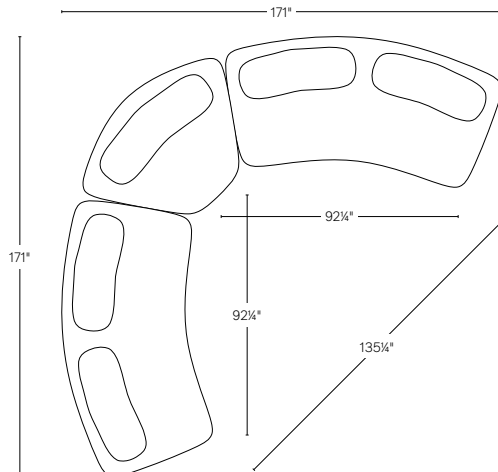

ISOLA COLLECTION

All dimensions are given in inches. See the attached "Dimensions Diagram" sheet for more information on the keys used in this chart.

	OVERALL WIDTH A	FRONT WIDTH B	OVERALL DEPTH C	OVERALL HEIGHT D	SEAT HEIGHT E	FOOT HEIGHT F	INSIDE SEAT DEPTH W/BACK CUSHION G	# OF BACK CUSHIONS	BACK CUSHION WIDTH H	BACK CUSHION DEPTH I	BACK CUSHION HEIGHT J
7' SOFA	84	57½	52¾	30¼	16½	2	28	2	34	15¼	13¾
8' SOFA	96	64¼	54¼	30¼	16½	2	28	2	40	15¼	13¾
9' SOFA	108	78¼	54¼	30¼	16½	2	28	2	45	15¼	13¾
UNIVERSAL CHAISE	54	41½	68½	30¼	16½	2	48	1	45	15¼	13¾
ARMLESS CHAIR	48	38½	49¼	30¼	16½	2	29½	1	40	15¼	13¾
CORNER WEDGE	72	24	52	30¼	16½	2	29½	1	53	15¼	13¾

8' SOFA

9' SOFA

7' & 7' SOFA SECTIONAL
Below: 7' Sofa / 7' Sofa

8' & 8' SOFA SECTIONAL
Below: 8' Sofa / 8' Sofa

9' & 9' SOFA SECTIONAL
Below: 9' Sofa / 9' Sofa

7' & 8' SOFA SECTIONAL
Below: 7' Sofa / 8' Sofa

7' & 9' SOFA SECTIONAL
Below: 7' Sofa / 9' Sofa

8' & 9' SOFA SECTIONAL
Below: 8' Sofa / 9' Sofa

7' SOFA

8' SOFA

9' SOFA

CORNER WEDGE

7' & 7' L-SECTIONAL

Below: 7' Sofa / Corner Wedge / 7' Sofa

8' & 8' L-SECTIONAL

Below: 8' Sofa / Corner Wedge / 8' Sofa

9' & 9' L-SECTIONAL

Below: 9' Sofa / Corner Wedge / 9' Sofa

7' SOFA

8' SOFA

9' SOFA

CORNER WEDGE