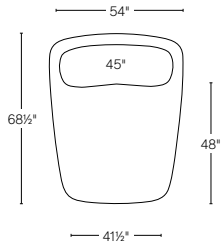

ISOLA COLLECTION

All dimensions are given in inches. See the attached "Dimensions Diagram" sheet for more information on the keys used in this chart.

	OVERALL WIDTH A	FRONT WIDTH B	OVERALL DEPTH C	OVERALL HEIGHT D	SEAT HEIGHT E	FOOT HEIGHT F	INSIDE SEAT DEPTH W/BACK CUSHION G	# OF BACK CUSHIONS	BACK CUSHION WIDTH H	BACK CUSHION DEPTH I	BACK CUSHION HEIGHT J
7' SOFA	84	57½	52¾	30¼	16½	2	28	2	34	15¼	13¾
8' SOFA	96	64¼	54¼	30¼	16½	2	28	2	40	15¼	13¾
9' SOFA	108	78¼	54¼	30¼	16½	2	28	2	45	15¼	13¾
UNIVERSAL CHAISE	54	41½	68½	30¼	16½	2	48	1	45	15¼	13¾
ARMLESS CHAIR	48	38½	49¼	30¼	16½	2	29½	1	40	15¼	13¾
CORNER WEDGE	72	24	52	30¼	16½	2	29½	1	53	15¼	13¾

RH Interior Design is available to support you with measurements, configuration and placement. Visit RH.com to request a consultation.

UPHOLSTERY DIMENSIONS DIAGRAM

See the "Dimensions Sheet" for the measurements that correspond with the letters below.

7' SOFA

8' SOFA

9' SOFA

UNIVERSAL CHAISE

ARMLESS CHAIR

CORNER WEDGE

SOFA-CHAISE SECTIONAL

Below: Universal Chaise / 8' Sofa

2-PIECE SOFA

Below: 8' Sofa / 8' Sofa

L-SECTIONAL

Below: 8' Sofa / Corner Wedge / 8' Sofa

3-PIECE SOFA-CHAISE

Below: Universal Chaise / 8' Sofa / Armless Chair

7' SOFA

8' SOFA