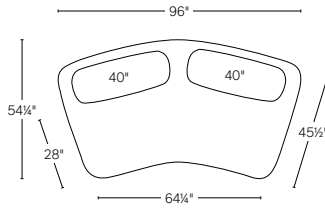

ISOLA COLLECTION

All dimensions are given in inches. See the attached "Dimensions Diagram" sheet for more information on the keys used in this chart.

	OVERALL WIDTH A	FRONT WIDTH B	OVERALL DEPTH C	OVERALL HEIGHT D	SEAT HEIGHT E	FOOT HEIGHT F	INSIDE SEAT DEPTH W/BACK CUSHION G	# OF BACK CUSHIONS	BACK CUSHION WIDTH H	BACK CUSHION DEPTH I	BACK CUSHION HEIGHT J
7' SOFA	84	57½	52¾	30¼	16½	2	28	2	34	15¼	13¾
8' SOFA	96	64¼	54¼	30¼	16½	2	28	2	40	15¼	13¾
9' SOFA	108	78¼	54¼	30¼	16½	2	28	2	45	15¼	13¾
UNIVERSAL CHAISE	54	41½	68½	30¼	16½	2	48	1	45	15¼	13¾
ARMLESS CHAIR	48	38½	49¼	30¼	16½	2	29½	1	40	15¼	13¾
CORNER WEDGE	72	24	52	30¼	16½	2	29½	1	53	15¼	13¾

7' & 9' SOFA SECTIONAL
Below: 7' Sofa / 9' Sofa

8' & 9' SOFA SECTIONAL
Below: 8' Sofa / 9' Sofa

7' SOFA

8' SOFA

9' SOFA

CORNER WEDGE

7' & 7' L-SECTIONAL

Below: 7' Sofa / Corner Wedge / 7' Sofa

8' & 8' L-SECTIONAL

Below: 8' Sofa / Corner Wedge / 8' Sofa

9' & 9' L-SECTIONAL

Below: 9' Sofa / Corner Wedge / 9' Sofa

7' SOFA

8' SOFA

9' SOFA

CORNER WEDGE

7' & 8' L-SECTIONAL
Below: 7' Sofa / Corner Wedge / 8' Sofa

8' & 9' L-SECTIONAL
Below: 8' Sofa / Corner Wedge / 9' Sofa

8' & 9' L-SECTIONAL
Below: 8' Sofa / Corner Wedge / 9' Sofa