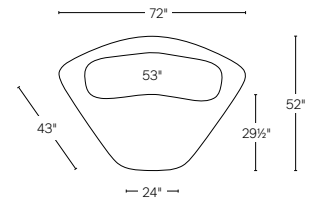

ISOLA COLLECTION

All dimensions are given in inches. See the attached "Dimensions Diagram" sheet for more information on the keys used in this chart.

	OVERALL WIDTH A	FRONT WIDTH B	OVERALL DEPTH C	OVERALL HEIGHT D	SEAT HEIGHT E	FOOT HEIGHT F	INSIDE SEAT DEPTH W/BACK CUSHION G	# OF BACK CUSHIONS	BACK CUSHION WIDTH H	BACK CUSHION DEPTH I	BACK CUSHION HEIGHT J
7' SOFA	84	57½	52¾	30¼	16½	2	28	2	34	15¼	13¾
8' SOFA	96	64¼	54¼	30¼	16½	2	28	2	40	15¼	13¾
9' SOFA	108	78¼	54¼	30¼	16½	2	28	2	45	15¼	13¾
UNIVERSAL CHAISE	54	41½	68½	30¼	16½	2	48	1	45	15¼	13¾
ARMLESS CHAIR	48	38½	49¼	30¼	16½	2	29½	1	40	15¼	13¾
CORNER WEDGE	72	24	52	30¼	16½	2	29½	1	53	15¼	13¾

RH Interior Design is available to support you with measurements, configuration and placement. Visit RH.com to request a consultation.

UPHOLSTERY DIMENSIONS DIAGRAM

See the "Dimensions Sheet" for the measurements that correspond with the letters below.

7' SOFA

8' SOFA

9' SOFA

UNIVERSAL CHAISE

ARMLESS CHAIR

CORNER WEDGE

SOFA-CHAISE SECTIONAL

Below: Universal Chaise / 8' Sofa

2-PIECE SOFA

Below: 8' Sofa / 8' Sofa

L-SECTIONAL

Below: 8' Sofa / Corner Wedge / 8' Sofa

3-PIECE SOFA-CHAISE

Below: Universal Chaise / 8' Sofa / Armless Chair

7' SOFA

8' SOFA