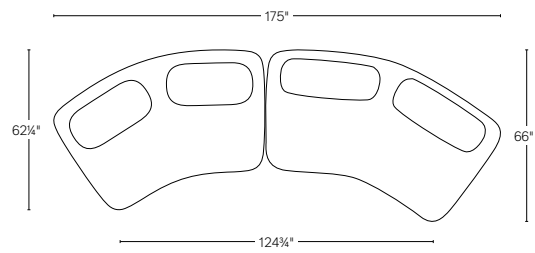

ISOLA COLLECTION

All dimensions are given in inches. See the attached "Dimensions Diagram" sheet for more information on the keys used in this chart.

	OVERALL WIDTH A	FRONT WIDTH B	OVERALL DEPTH C	OVERALL HEIGHT D	SEAT HEIGHT E	FOOT HEIGHT F	INSIDE SEAT DEPTH W/BACK CUSHION G	# OF BACK CUSHIONS	BACK CUSHION WIDTH H	BACK CUSHION DEPTH I	BACK CUSHION HEIGHT J
7' SOFA	84	57½	52¾	30¼	16½	2	28	2	34	15¼	13¾
8' SOFA	96	64¼	54¼	30¼	16½	2	28	2	40	15¼	13¾
9' SOFA	108	78¼	54¼	30¼	16½	2	28	2	45	15¼	13¾
UNIVERSAL CHAISE	54	41½	68½	30¼	16½	2	48	1	45	15¼	13¾
ARMLESS CHAIR	48	38½	49¼	30¼	16½	2	29½	1	40	15¼	13¾
CORNER WEDGE	72	24	52	30¼	16½	2	29½	1	53	15¼	13¾

9' SOFA

UNIVERSAL CHAISE

7' SOFA-CHAISE SECTIONAL
Below: Universal Chaise / 7' Sofa

8' SOFA-CHAISE SECTIONAL
Below: Universal Chaise / 8' Sofa

9' SOFA-CHAISE SECTIONAL
Below: Universal Chaise / 9' Sofa

7' SOFA

8' SOFA

9' SOFA

7' & 7' SOFA SECTIONAL
Below: 7' Sofa / 7' Sofa

8' & 8' SOFA SECTIONAL
Below: 8' Sofa / 8' Sofa

9' & 9' SOFA SECTIONAL
Below: 9' Sofa / 9' Sofa

7' & 8' SOFA SECTIONAL
Below: 7' Sofa / 8' Sofa

7' & 9' SOFA SECTIONAL
Below: 7' Sofa / 9' Sofa

8' & 9' SOFA SECTIONAL
Below: 8' Sofa / 9' Sofa

7' SOFA

8' SOFA

9' SOFA

CORNER WEDGE

7' & 7' L-SECTIONAL

Below: 7' Sofa / Corner Wedge / 7' Sofa