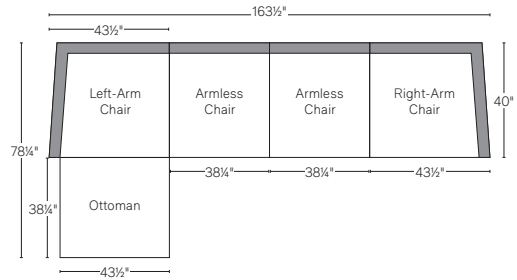

MODULAR SOFA CHAISE

Available in left- and right-arm configurations.