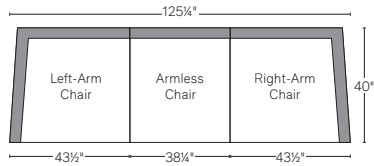

CLOUD TRACK ARM MODULAR COLLECTION - CLASSIC DEPTH 40"

MODULAR SECTIONAL

RH

MODULAR SOFA