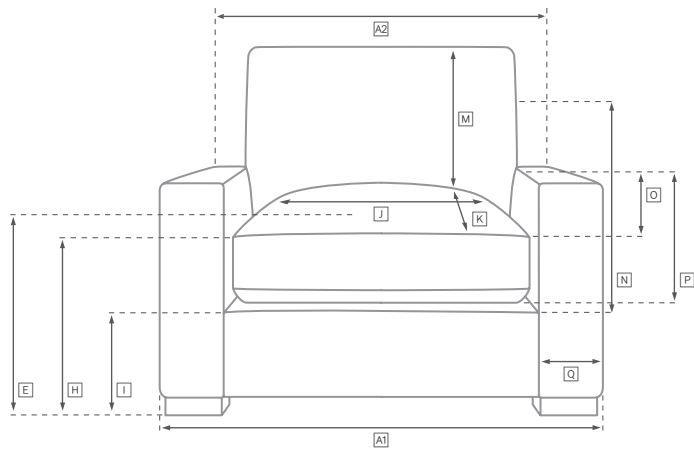

# CLOUD TRACK ARM MODULAR COLLECTION

All dimensions are given in inches. See the attached "Dimensions Diagram" sheet for more information on the keys used in this chart.

	A1	A2	B	C	D	E	F	G	H	I	J	K	L	M	N						O	P	Q	R	S	
	OVERALL FRONT WIDTH	OVERALL BACK WIDTH	OVERALL DEPTH	OVERALL HEIGHT	FRAME HEIGHT	SEAT HEIGHT	ARM HEIGHT	FOOT HEIGHT	SEAT HEIGHT (FLOOR TO CUSHION SEAM)	SEAT HEIGHT (FLOOR TO FRAME)	INSIDE SEAT WIDTH	INSIDE SEAT DEPTH W/ BACK CUSHION	INSIDE SEAT DEPTH W/O BACK CUSHION	INSIDE BACK HEIGHT W/ SEAT & BACK CUSHIONS	INSIDE BACK HEIGHT W/ SEAT CUSHION	INSIDE BACK HEIGHT W/O SEAT OR BACK CUSHION	# OF BACK CUSHIONS	# OF SEAT CUSHIONS	ACCENT PILLOWS	REGULAR ACCENT PILLOWS DIAMETER	LARGER ACCENT PILLOW DIAMETER	ARM HEIGHT W/ SEAT CUSHION	ARM HEIGHT W/O SEAT CUSHION	ARM WIDTH	SLEEPER DEPTH OVERALL	SLEEPER DEPTH INSIDE
CLASSIC ARMLESS CHAIR	38½	-	40	37	28	19¾	-	1	17½	13	38½	24	29½	17¼	8¼	15	1	1	0	-	-	-	-	-	-	-
LUXE ARMLESS CHAIR	41½	-	44	37	28	19¾	-	1	17½	13	41½	28	33½	17¼	8¼	15	1	1	0	-	-	-	-	-	-	-
CLASSIC LEFT-ARM CHAIR	43½	40¼	40	37	28	19¾	24½	1	17½	13	32¼	24	29½	17¼	8¼	15	1	1	1	-	-	4¼	11½	3¼	-	-
LUXE LEFT-ARM CHAIR	46½	43¼	44	37	28	19¾	24½	1	17½	13	35¼	28	33½	17¼	8¼	15	1	1	1	-	-	4¼	11½	3¼	-	-
CLASSIC RIGHT-ARM CHAIR	43½	40¼	40	37	28	19¾	24½	1	17½	13	32¼	24	29½	17¼	8¼	15	1	1	1	-	-	4¼	11½	3¼	-	-
LUXE RIGHT-ARM CHAIR	46½	43¼	44	37	28	19¾	24½	1	17½	13	35¼	28	33½	17¼	8¼	15	1	1	1	-	-	4¼	11½	3¼	-	-
CLASSIC CORNER CHAIR	40	-	40	37	28	19¾	-	1	17½	13	24	24	29½	17¼	8¼	15	2	1	0	-	-	-	-	-	-	-
LUXE CORNER CHAIR	44	-	44	37	28	19¾	-	1	17½	13	28	28	33½	17¼	8¼	15	2	1	0	-	-	-	-	-	-	-
CLASSIC END-OF-SECTIONAL OTTOMAN	43½	-	38½	19¾	19¾	19¾	-	1	17½	13	38½	38½	-	-	-	-	-	1	-	-	-	-	-	-	-	
LUXE END-OF-SECTIONAL OTTOMAN	45¼	-	43	19¾	19¾	19¾	-	1	17½	13	44½	43	-	-	-	-	-	1	-	-	-	-	-	-	-	

# UPHOLSTERY DIMENSIONS DIAGRAM

See the "Dimensions Sheet" for the measurements that correspond with the letters below.

RH