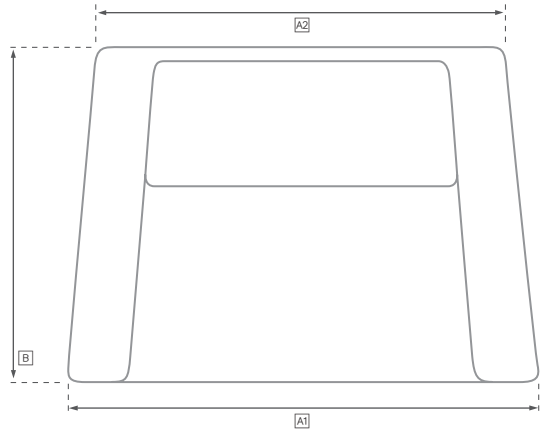

# CLOUD TRACK ARM MODULAR COLLECTION

All dimensions are given in inches. See the attached "Dimensions Diagram" sheet for more information on the keys used in this chart.

	A1	A2	B	C	D	E	F	G	H	I	J	K	L	M	N						O	P	Q	R	S	
	OVERALL FRONT WIDTH	OVERALL BACK WIDTH	OVERALL DEPTH	OVERALL HEIGHT	FRAME HEIGHT	SEAT HEIGHT	ARM HEIGHT	FOOT HEIGHT	SEAT HEIGHT (FLOOR TO CUSHION SEAM)	SEAT HEIGHT (FLOOR TO FRAME)	INSIDE SEAT WIDTH	INSIDE SEAT DEPTH W/ BACK CUSHION	INSIDE SEAT DEPTH W/O BACK CUSHION	INSIDE BACK HEIGHT W/ SEAT & BACK CUSHIONS	INSIDE BACK HEIGHT W/ SEAT CUSHION	INSIDE BACK HEIGHT W/O SEAT OR BACK CUSHION	# OF BACK CUSHIONS	# OF SEAT CUSHIONS	ACCENT PILLOWS	REGULAR ACCENT PILLOWS DIAMETER	LARGER ACCENT PILLOW DIAMETER	ARM HEIGHT W/ SEAT CUSHION	ARM HEIGHT W/O SEAT CUSHION	ARM WIDTH	SLEEPER DEPTH OVERALL	SLEEPER DEPTH INSIDE
CLASSIC ARMLESS CHAIR	38½	-	40	37	28	19¾	-	1	17½	13	38½	24	29½	17¼	8¼	15	1	1	0	-	-	-	-	-	-	-
LUXE ARMLESS CHAIR	41½	-	44	37	28	19¾	-	1	17½	13	41½	28	33½	17¼	8¼	15	1	1	0	-	-	-	-	-	-	-
CLASSIC LEFT-ARM CHAIR	43½	40¼	40	37	28	19¾	24½	1	17½	13	32¼	24	29½	17¼	8¼	15	1	1	1	-	-	4¼	11½	3¼	-	-
LUXE LEFT-ARM CHAIR	46½	43¼	44	37	28	19¾	24½	1	17½	13	35¼	28	33½	17¼	8¼	15	1	1	1	-	-	4¼	11½	3¼	-	-
CLASSIC RIGHT-ARM CHAIR	43½	40¼	40	37	28	19¾	24½	1	17½	13	32¼	24	29½	17¼	8¼	15	1	1	1	-	-	4¼	11½	3¼	-	-
LUXE RIGHT-ARM CHAIR	46½	43¼	44	37	28	19¾	24½	1	17½	13	35¼	28	33½	17¼	8¼	15	1	1	1	-	-	4¼	11½	3¼	-	-
CLASSIC CORNER CHAIR	40	-	40	37	28	19¾	-	1	17½	13	24	24	29½	17¼	8¼	15	2	1	0	-	-	-	-	-	-	-
LUXE CORNER CHAIR	44	-	44	37	28	19¾	-	1	17½	13	28	28	33½	17¼	8¼	15	2	1	0	-	-	-	-	-	-	-
CLASSIC END-OF-SECTIONAL OTTOMAN	43½	-	38½	19¾	19¾	19¾	-	1	17½	13	38½	38½	-	-	-	-	-	1	-	-	-	-	-	-	-	
LUXE END-OF-SECTIONAL OTTOMAN	45¼	-	43	19¾	19¾	19¾	-	1	17½	13	44½	43	-	-	-	-	-	1	-	-	-	-	-	-	-	

# UPHOLSTERY DIMENSIONS DIAGRAM

See the "Dimensions Sheet" for the measurements that correspond with the letters below.

RH