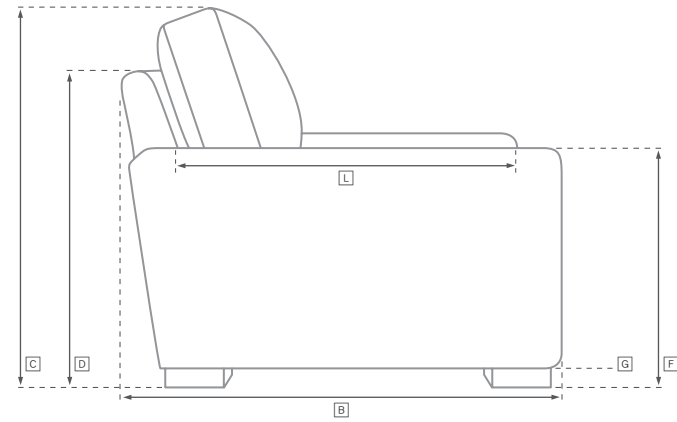

# CLOUD TRACK ARM MODULAR COLLECTION

All dimensions are given in inches. See the attached "Dimensions Diagram" sheet for more information on the keys used in this chart.

	A1	A2	B	C	D	E	F	G	H	I	J	K	L	M	N						O	P	Q	R	S	
	OVERALL FRONT WIDTH	OVERALL BACK WIDTH	OVERALL DEPTH	OVERALL HEIGHT	FRAME HEIGHT	SEAT HEIGHT	ARM HEIGHT	FOOT HEIGHT	SEAT HEIGHT (FLOOR TO CUSHION SEAM)	SEAT HEIGHT (FLOOR TO FRAME)	INSIDE SEAT WIDTH	INSIDE SEAT DEPTH W/ BACK CUSHION	INSIDE SEAT DEPTH W/O BACK CUSHION	INSIDE BACK HEIGHT W/ SEAT & BACK CUSHIONS	INSIDE BACK HEIGHT W/ SEAT CUSHION	INSIDE BACK HEIGHT W/O SEAT OR BACK CUSHION	# OF BACK CUSHIONS	# OF SEAT CUSHIONS	ACCENT PILLOWS	REGULAR ACCENT PILLOWS DIAMETER	LARGER ACCENT PILLOW DIAMETER	ARM HEIGHT W/ SEAT CUSHION	ARM HEIGHT W/O SEAT CUSHION	ARM WIDTH	SLEEPER DEPTH OVERALL	SLEEPER DEPTH INSIDE
CLASSIC ARMLESS CHAIR	38½	-	40	37	28	19¾	-	1	17½	13	38½	24	29½	17¼	8¼	15	1	1	0	-	-	-	-	-	-	-
LUXE ARMLESS CHAIR	41½	-	44	37	28	19¾	-	1	17½	13	41½	28	33½	17¼	8¼	15	1	1	0	-	-	-	-	-	-	-
CLASSIC LEFT-ARM CHAIR	43½	40¼	40	37	28	19¾	24½	1	17½	13	32¼	24	29½	17¼	8¼	15	1	1	1	-	-	4¼	11½	3¼	-	-
LUXE LEFT-ARM CHAIR	46½	43¼	44	37	28	19¾	24½	1	17½	13	35¼	28	33½	17¼	8¼	15	1	1	1	-	-	4¼	11½	3¼	-	-
CLASSIC RIGHT-ARM CHAIR	43½	40¼	40	37	28	19¾	24½	1	17½	13	32¼	24	29½	17¼	8¼	15	1	1	1	-	-	4¼	11½	3¼	-	-
LUXE RIGHT-ARM CHAIR	46½	43¼	44	37	28	19¾	24½	1	17½	13	35¼	28	33½	17¼	8¼	15	1	1	1	-	-	4¼	11½	3¼	-	-
CLASSIC CORNER CHAIR	40	-	40	37	28	19¾	-	1	17½	13	24	24	29½	17¼	8¼	15	2	1	0	-	-	-	-	-	-	-
LUXE CORNER CHAIR	44	-	44	37	28	19¾	-	1	17½	13	28	28	33½	17¼	8¼	15	2	1	0	-	-	-	-	-	-	-
CLASSIC END-OF-SECTIONAL OTTOMAN	43½	-	38½	19¾	19¾	19¾	-	1	17½	13	38½	38½	-	-	-	-	-	1	-	-	-	-	-	-	-	
LUXE END-OF-SECTIONAL OTTOMAN	45¼	-	43	19¾	19¾	19¾	-	1	17½	13	44½	43	-	-	-	-	-	1	-	-	-	-	-	-	-	

# UPHOLSTERY DIMENSIONS DIAGRAM

See the "Dimensions Sheet" for the measurements that correspond with the letters below.

RH