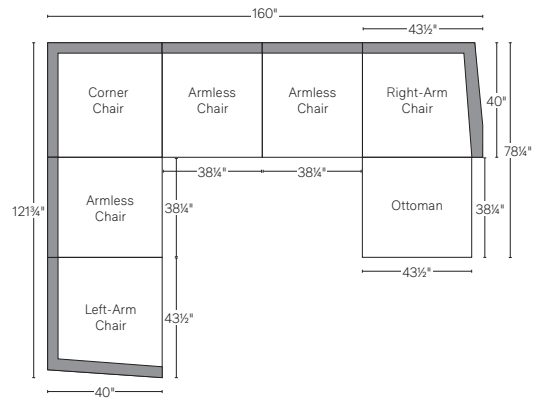

MODULAR U-SOFA CHAISE SECTIONAL

Available in left- and right-arm configurations.