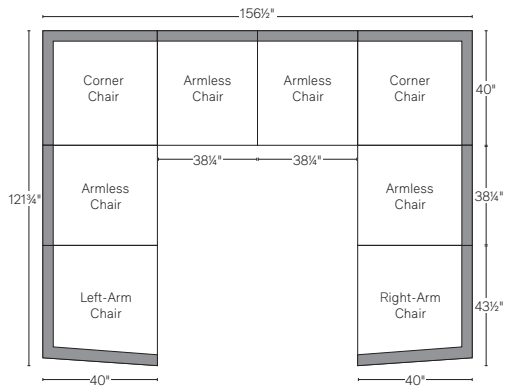

MODULAR U-SOFA SECTIONAL