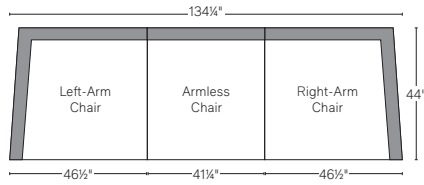

MODULAR SOFA