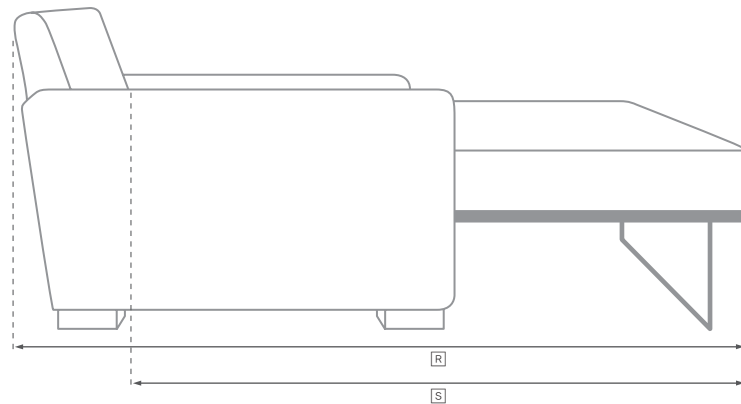

# CLOUD TRACK ARM MODULAR COLLECTION

All dimensions are given in inches. See the attached "Dimensions Diagram" sheet for more information on the keys used in this chart.

	A1	A2	B	C	D	E	F	G	H	I	J	K	L	M	N						O	P	Q	R	S	
	OVERALL FRONT WIDTH	OVERALL BACK WIDTH	OVERALL DEPTH	OVERALL HEIGHT	FRAME HEIGHT	SEAT HEIGHT	ARM HEIGHT	FOOT HEIGHT	SEAT HEIGHT (FLOOR TO CUSHION SEAM)	SEAT HEIGHT (FLOOR TO FRAME)	INSIDE SEAT WIDTH	INSIDE SEAT DEPTH W/ BACK CUSHION	INSIDE SEAT DEPTH W/O BACK CUSHION	INSIDE BACK HEIGHT W/ SEAT & BACK CUSHIONS	INSIDE BACK HEIGHT W/ SEAT CUSHION	INSIDE BACK HEIGHT W/O SEAT OR BACK CUSHION	# OF BACK CUSHIONS	# OF SEAT CUSHIONS	ACCENT PILLOWS	REGULAR ACCENT PILLOWS DIAMETER	LARGER ACCENT PILLOW DIAMETER	ARM HEIGHT W/ SEAT CUSHION	ARM HEIGHT W/O SEAT CUSHION	ARM WIDTH	SLEEPER DEPTH OVERALL	SLEEPER DEPTH INSIDE
CLASSIC ARMLESS CHAIR	38½	-	40	37	28	19¾	-	1	17½	13	38½	24	29½	17¼	8¼	15	1	1	0	-	-	-	-	-	-	-
LUXE ARMLESS CHAIR	41½	-	44	37	28	19¾	-	1	17½	13	41½	28	33½	17¼	8¼	15	1	1	0	-	-	-	-	-	-	-
CLASSIC LEFT-ARM CHAIR	43½	40¼	40	37	28	19¾	24½	1	17½	13	32¼	24	29½	17¼	8¼	15	1	1	1	-	-	4¼	11½	3¼	-	-
LUXE LEFT-ARM CHAIR	46½	43¼	44	37	28	19¾	24½	1	17½	13	35¼	28	33½	17¼	8¼	15	1	1	1	-	-	4¼	11½	3¼	-	-
CLASSIC RIGHT-ARM CHAIR	43½	40¼	40	37	28	19¾	24½	1	17½	13	32¼	24	29½	17¼	8¼	15	1	1	1	-	-	4¼	11½	3¼	-	-
LUXE RIGHT-ARM CHAIR	46½	43¼	44	37	28	19¾	24½	1	17½	13	35¼	28	33½	17¼	8¼	15	1	1	1	-	-	4¼	11½	3¼	-	-
CLASSIC CORNER CHAIR	40	-	40	37	28	19¾	-	1	17½	13	24	24	29½	17¼	8¼	15	2	1	0	-	-	-	-	-	-	-
LUXE CORNER CHAIR	44	-	44	37	28	19¾	-	1	17½	13	28	28	33½	17¼	8¼	15	2	1	0	-	-	-	-	-	-	-
CLASSIC END-OF-SECTIONAL OTTOMAN	43½	-	38½	19¾	19¾	19¾	-	1	17½	13	38½	38½	-	-	-	-	-	1	-	-	-	-	-	-	-	
LUXE END-OF-SECTIONAL OTTOMAN	45¼	-	43	19¾	19¾	19¾	-	1	17½	13	44½	43	-	-	-	-	-	1	-	-	-	-	-	-	-	

# UPHOLSTERY DIMENSIONS DIAGRAM

See the "Dimensions Sheet" for the measurements that correspond with the letters below.

RH