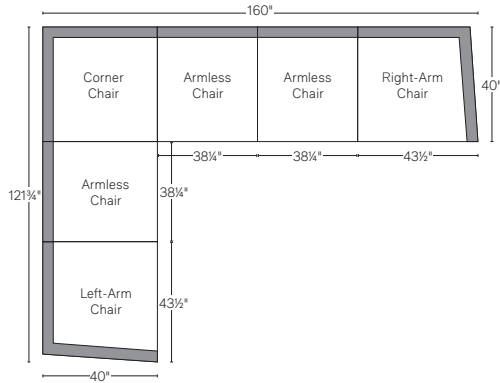

MODULAR L-SECTIONAL

Available in left- and right-arm configurations.