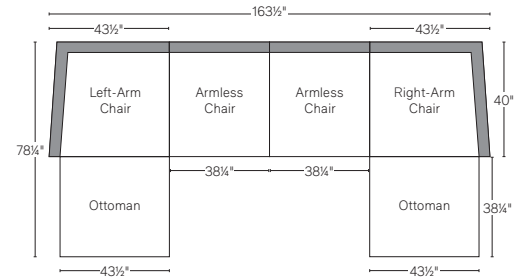

MODULAR U-CHAISE SECTIONAL