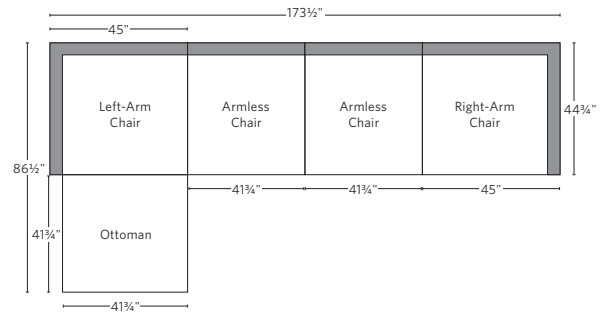

MODULAR SOFA CHAISE

Available in left and right-arm configurations.