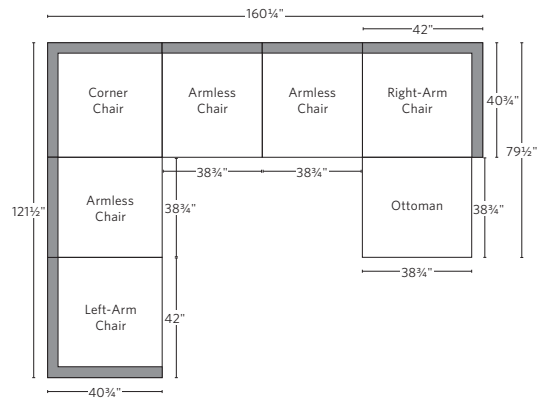

CLOUD SLOPE ARM COLLECTION

All dimensions are given in inches. See the attached "Dimensions Diagram" sheet for more information on the keys used in this chart.

	OVERALL WIDTH A	OVERALL DEPTH B	OVERALL HEIGHT C	FRAME HEIGHT D	SEAT HEIGHT E	ARM HEIGHT F	FOOT HEIGHT G	SEAT HEIGHT (FLOOR TO CUSHION SEAM) H	SEAT HEIGHT (FLOOR TO FRAME) I	INSIDE SEAT WIDTH J	INSIDE SEAT DEPTH W/ BACK CUSHION K	INSIDE SEAT DEPTH W/O BACK CUSHION L	INSIDE BACK HEIGHT W/ SEAT & BACK CUSHIONS M	INSIDE BACK HEIGHT W/ SEAT CUSHION N	# OF BACK CUSHIONS	# OF SEAT CUSHIONS	ACCENT PILLOWS	ARM HEIGHT W/ SEAT CUSHION O	ARM HEIGHT W/O SEAT CUSHION P	ARM WIDTH Q	SLEEPER DEPTH OVERALL R	SLEEPER DEPTH INSIDE S	
CLASSIC MODULAR ARMLESS CHAIR	38¾	40¾	37½	33	19¾	-	1	17½	13	38¾	22½	27½	17¾	13¾	20	1	1	0	-	-	-	-	-
LUXE MODULAR ARMLESS CHAIR	41¾	44¾	37½	33	19¾	-	1	17½	13	41¾	26½	31½	17¾	13¾	20	1	1	0	-	-	-	-	-
CLASSIC MODULAR LEFT-ARM CHAIR	42	40¾	37½	33	19¾	25	1	17½	13	34¾	22½	27½	17¾	13¾	20	1	1	1	5¾	12	3	-	-
LUXE MODULAR LEFT-ARM CHAIR	45	44¾	37½	33	19¾	25	1	17½	13	37¾	26½	31½	17¾	13¾	20	1	1	1	5¾	12	3	-	-
CLASSIC MODULAR RIGHT-ARM CHAIR	42	40¾	37½	33	19¾	25	1	17½	13	34¾	22½	27½	17¾	13¾	20	1	1	1	5¾	12	3	-	-
LUXE MODULAR RIGHT-ARM CHAIR	45	44¾	37½	33	19¾	25	1	17½	13	37¾	26½	31½	17¾	13¾	20	1	1	1	5¾	12	3	-	-
CLASSIC MODULAR CORNER CHAIR	40¾	40¾	37½	33	19¾	-	1	17½	13	22½	22½	27½	17¾	13¾	20	2	1	0	-	-	-	-	-
LUXE MODULAR CORNER CHAIR	44¾	44¾	37½	33	19¾	-	1	17½	13	26½	26½	31½	17¾	13¾	20	2	1	0	-	-	-	-	-
CLASSIC MODULAR END-OF-SECTIONAL OTTOMAN	38¾	38¾	19¾	19¾	19¾	-	1	17½	13	38¾	38¾	-	-	-	-	-	1	-	-	-	-	-	-
LUXE MODULAR END-OF-SECTIONAL OTTOMAN	41¾	41¾	19¾	19¾	19¾	-	1	17½	13	41¾	41¾	-	-	-	-	-	1	-	-	-	-	-	-

Available in left and right-arm configurations.

MODULAR U-CHAISE SECTIONAL

MODULAR U-SOFA SECTIONAL

MODULAR U-SOFA CHAISE SECTIONAL

Available in left and right-arm configurations.

MODULAR SOFA

MODULAR SOFA CHAISE