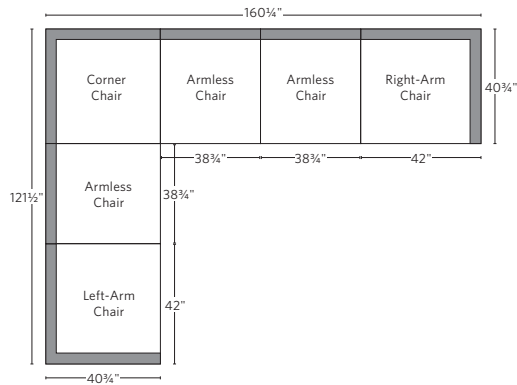

MODULAR L-SECTIONAL

Available in left and right-arm configurations.