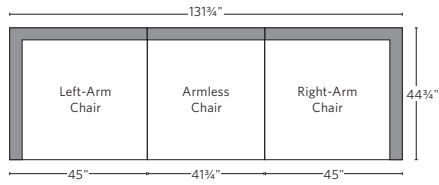

MODULAR SOFA