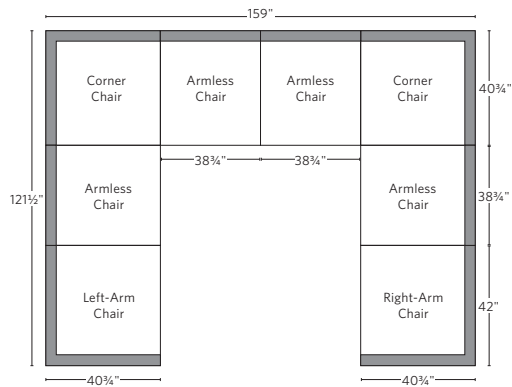

MODULAR U-SOFA SECTIONAL