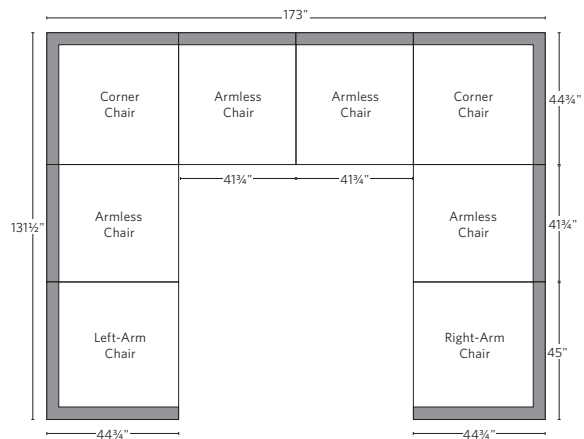

CLOUD SLOPE ARM COLLECTION

All dimensions are given in inches. See the attached "Dimensions Diagram" sheet for more information on the keys used in this chart.

	OVERALL WIDTH A	OVERALL DEPTH B	OVERALL HEIGHT C	FRAME HEIGHT D	SEAT HEIGHT E	ARM HEIGHT F	FOOT HEIGHT G	SEAT HEIGHT (FLOOR TO CUSHION SEAM) H	SEAT HEIGHT (FLOOR TO FRAME) I	INSIDE SEAT WIDTH J	INSIDE SEAT DEPTH W/ BACK CUSHION K	INSIDE SEAT DEPTH W/O BACK CUSHION L	INSIDE BACK HEIGHT W/ SEAT & BACK CUSHIONS M	INSIDE BACK HEIGHT W/ SEAT CUSHION N	# OF BACK CUSHIONS	# OF SEAT CUSHIONS	ACCENT PILLOWS	ARM HEIGHT W/ SEAT CUSHION O	ARM HEIGHT W/O SEAT CUSHION P	ARM WIDTH Q	SLEEPER DEPTH OVERALL R	SLEEPER DEPTH INSIDE S	
CLASSIC MODULAR ARMLESS CHAIR	38¾	40¾	37½	33	19¾	-	1	17½	13	38¾	22½	27½	17¾	13¾	20	1	1	0	-	-	-	-	-
LUXE MODULAR ARMLESS CHAIR	41¾	44¾	37½	33	19¾	-	1	17½	13	41¾	26½	31½	17¾	13¾	20	1	1	0	-	-	-	-	-
CLASSIC MODULAR LEFT-ARM CHAIR	42	40¾	37½	33	19¾	25	1	17½	13	34¾	22½	27½	17¾	13¾	20	1	1	1	5¾	12	3	-	-
LUXE MODULAR LEFT-ARM CHAIR	45	44¾	37½	33	19¾	25	1	17½	13	37¾	26½	31½	17¾	13¾	20	1	1	1	5¾	12	3	-	-
CLASSIC MODULAR RIGHT-ARM CHAIR	42	40¾	37½	33	19¾	25	1	17½	13	34¾	22½	27½	17¾	13¾	20	1	1	1	5¾	12	3	-	-
LUXE MODULAR RIGHT-ARM CHAIR	45	44¾	37½	33	19¾	25	1	17½	13	37¾	26½	31½	17¾	13¾	20	1	1	1	5¾	12	3	-	-
CLASSIC MODULAR CORNER CHAIR	40¾	40¾	37½	33	19¾	-	1	17½	13	22½	22½	27½	17¾	13¾	20	2	1	0	-	-	-	-	-
LUXE MODULAR CORNER CHAIR	44¾	44¾	37½	33	19¾	-	1	17½	13	26½	26½	31½	17¾	13¾	20	2	1	0	-	-	-	-	-
CLASSIC MODULAR END-OF-SECTIONAL OTTOMAN	38¾	38¾	19¾	19¾	19¾	-	1	17½	13	38¾	38¾	-	-	-	-	-	1	-	-	-	-	-	-
LUXE MODULAR END-OF-SECTIONAL OTTOMAN	41¾	41¾	19¾	19¾	19¾	-	1	17½	13	41¾	41¾	-	-	-	-	-	1	-	-	-	-	-	-

Available in left and right-arm configurations.

MODULAR L-SECTIONAL

Available in left and right-arm configurations.

MODULAR U-CHAISE SECTIONAL

MODULAR U-SOFA SECTIONAL

MODULAR U-SOFA CHAISE SECTIONAL

Available in left and right-arm configurations.