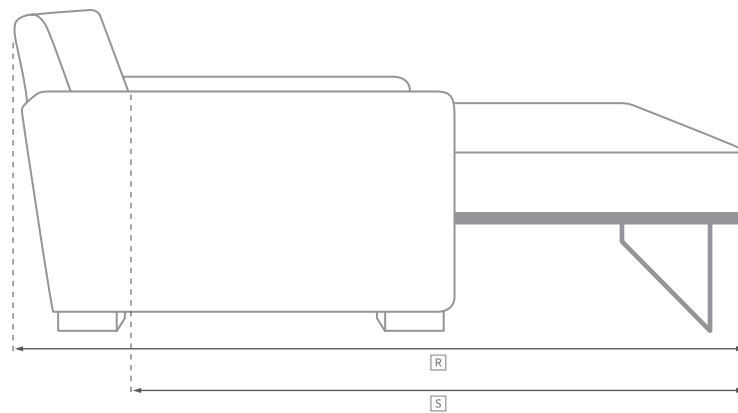

UPHOLSTERY DIMENSIONS DIAGRAM

See the "Dimensions Sheet" for the measurements that correspond with the letters below.

RH