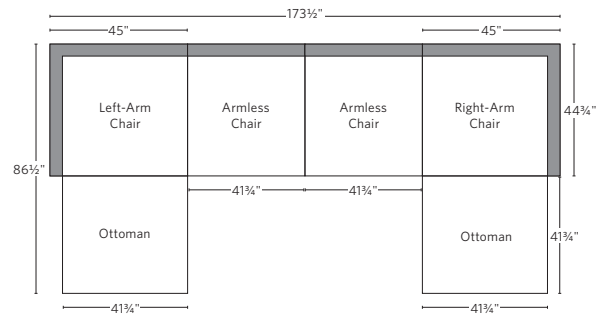

CLOUD SLOPE ARM COLLECTION

All dimensions are given in inches. See the attached "Dimensions Diagram" sheet for more information on the keys used in this chart.

	OVERALL WIDTH A	OVERALL DEPTH B	OVERALL HEIGHT C	FRAME HEIGHT D	SEAT HEIGHT E	ARM HEIGHT F	FOOT HEIGHT G	SEAT HEIGHT (FLOOR TO CUSHION SEAM) H	SEAT HEIGHT (FLOOR TO FRAME) I	INSIDE SEAT WIDTH J	INSIDE SEAT DEPTH W/ BACK CUSHION K	INSIDE SEAT DEPTH W/O BACK CUSHION L	INSIDE BACK HEIGHT W/ SEAT & BACK CUSHIONS M	INSIDE BACK HEIGHT W/ SEAT CUSHION N	# OF BACK CUSHIONS	# OF SEAT CUSHIONS	ACCENT PILLOWS	ARM HEIGHT W/ SEAT CUSHION O	ARM HEIGHT W/O SEAT CUSHION P	ARM WIDTH Q	SLEEPER DEPTH OVERALL R	SLEEPER DEPTH INSIDE S	
CLASSIC MODULAR ARMLESS CHAIR	38¾	40¾	37½	33	19¾	-	1	17½	13	38¾	22½	27½	17¾	13¾	20	1	1	0	-	-	-	-	-
LUXE MODULAR ARMLESS CHAIR	41¾	44¾	37½	33	19¾	-	1	17½	13	41¾	26½	31½	17¾	13¾	20	1	1	0	-	-	-	-	-
CLASSIC MODULAR LEFT-ARM CHAIR	42	40¾	37½	33	19¾	25	1	17½	13	34¾	22½	27½	17¾	13¾	20	1	1	1	5¾	12	3	-	-
LUXE MODULAR LEFT-ARM CHAIR	45	44¾	37½	33	19¾	25	1	17½	13	37¾	26½	31½	17¾	13¾	20	1	1	1	5¾	12	3	-	-
CLASSIC MODULAR RIGHT-ARM CHAIR	42	40¾	37½	33	19¾	25	1	17½	13	34¾	22½	27½	17¾	13¾	20	1	1	1	5¾	12	3	-	-
LUXE MODULAR RIGHT-ARM CHAIR	45	44¾	37½	33	19¾	25	1	17½	13	37¾	26½	31½	17¾	13¾	20	1	1	1	5¾	12	3	-	-
CLASSIC MODULAR CORNER CHAIR	40¾	40¾	37½	33	19¾	-	1	17½	13	22½	22½	27½	17¾	13¾	20	2	1	0	-	-	-	-	-
LUXE MODULAR CORNER CHAIR	44¾	44¾	37½	33	19¾	-	1	17½	13	26½	26½	31½	17¾	13¾	20	2	1	0	-	-	-	-	-
CLASSIC MODULAR END-OF-SECTIONAL OTTOMAN	38¾	38¾	19¾	19¾	19¾	-	1	17½	13	38¾	38¾	-	-	-	-	-	1	-	-	-	-	-	-
LUXE MODULAR END-OF-SECTIONAL OTTOMAN	41¾	41¾	19¾	19¾	19¾	-	1	17½	13	41¾	41¾	-	-	-	-	-	1	-	-	-	-	-	-

Available in left and right-arm configurations.

MODULAR L-SECTIONAL

Available in left and right-arm configurations.

MODULAR U-CHAISE SECTIONAL

MODULAR U-SOFA SECTIONAL

MODULAR U-SOFA CHAISE SECTIONAL

Available in left and right-arm configurations.