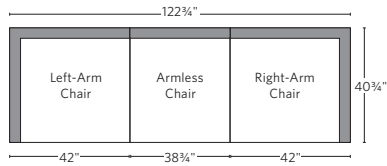

MODULAR SOFA