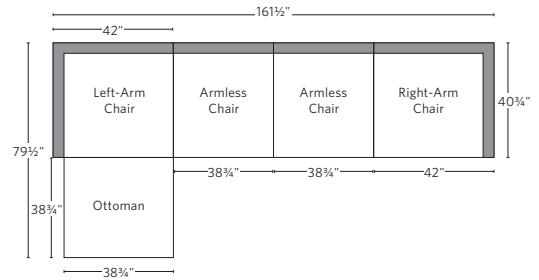

CLOUD SLOPE ARM COLLECTION

All dimensions are given in inches. See the attached "Dimensions Diagram" sheet for more information on the keys used in this chart.

	OVERALL WIDTH A	OVERALL DEPTH B	OVERALL HEIGHT C	FRAME HEIGHT D	SEAT HEIGHT E	ARM HEIGHT F	FOOT HEIGHT G	SEAT HEIGHT (FLOOR TO CUSHION SEAM) H	SEAT HEIGHT (FLOOR TO FRAME) I	INSIDE SEAT WIDTH J	INSIDE SEAT DEPTH W/ BACK CUSHION K	INSIDE SEAT DEPTH W/O BACK CUSHION L	INSIDE BACK HEIGHT W/ SEAT & BACK CUSHIONS M	INSIDE BACK HEIGHT W/ SEAT CUSHION N	# OF BACK CUSHIONS	# OF SEAT CUSHIONS	ACCENT PILLOWS	ARM HEIGHT W/ SEAT CUSHION O	ARM HEIGHT W/O SEAT CUSHION P	ARM WIDTH Q	SLEEPER DEPTH OVERALL R	SLEEPER DEPTH INSIDE S	
CLASSIC MODULAR ARMLESS CHAIR	38¾	40¾	37½	33	19¾	-	1	17½	13	38¾	22½	27½	17¾	13¾	20	1	1	0	-	-	-	-	-
LUXE MODULAR ARMLESS CHAIR	41¾	44¾	37½	33	19¾	-	1	17½	13	41¾	26½	31½	17¾	13¾	20	1	1	0	-	-	-	-	-
CLASSIC MODULAR LEFT-ARM CHAIR	42	40¾	37½	33	19¾	25	1	17½	13	34¾	22½	27½	17¾	13¾	20	1	1	1	5¾	12	3	-	-
LUXE MODULAR LEFT-ARM CHAIR	45	44¾	37½	33	19¾	25	1	17½	13	37¾	26½	31½	17¾	13¾	20	1	1	1	5¾	12	3	-	-
CLASSIC MODULAR RIGHT-ARM CHAIR	42	40¾	37½	33	19¾	25	1	17½	13	34¾	22½	27½	17¾	13¾	20	1	1	1	5¾	12	3	-	-
LUXE MODULAR RIGHT-ARM CHAIR	45	44¾	37½	33	19¾	25	1	17½	13	37¾	26½	31½	17¾	13¾	20	1	1	1	5¾	12	3	-	-
CLASSIC MODULAR CORNER CHAIR	40¾	40¾	37½	33	19¾	-	1	17½	13	22½	22½	27½	17¾	13¾	20	2	1	0	-	-	-	-	-
LUXE MODULAR CORNER CHAIR	44¾	44¾	37½	33	19¾	-	1	17½	13	26½	26½	31½	17¾	13¾	20	2	1	0	-	-	-	-	-
CLASSIC MODULAR END-OF-SECTIONAL OTTOMAN	38¾	38¾	19¾	19¾	19¾	-	1	17½	13	38¾	38¾	-	-	-	-	-	1	-	-	-	-	-	-
LUXE MODULAR END-OF-SECTIONAL OTTOMAN	41¾	41¾	19¾	19¾	19¾	-	1	17½	13	41¾	41¾	-	-	-	-	-	1	-	-	-	-	-	-

UPHOLSTERY DIMENSIONS DIAGRAM

See the "Dimensions Sheet" for the measurements that correspond with the letters below.

RH

MODULAR SOFA

MODULAR SOFA CHAISE

Available in left and right-arm configurations.

MODULAR L-SECTIONAL