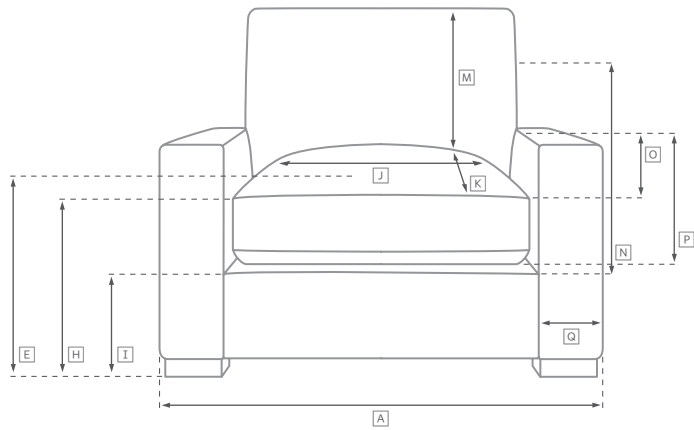

UPHOLSTERY DIMENSIONS DIAGRAM

See the "Dimensions Sheet" for the measurements that correspond with the letters below.

RH