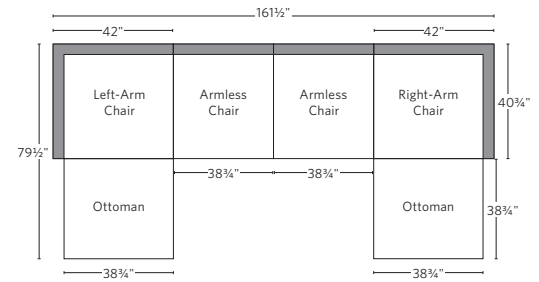

MODULAR U-CHAISE SECTIONAL