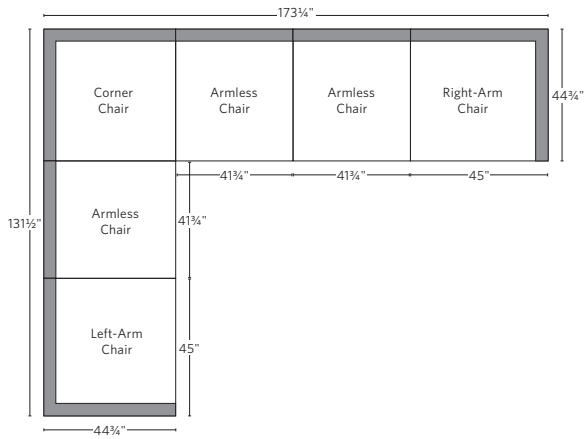

MODULAR L-SECTIONAL

Available in left and right-arm configurations.