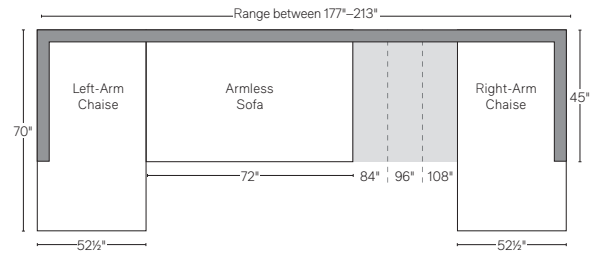

U-CHAISE SECTIONAL