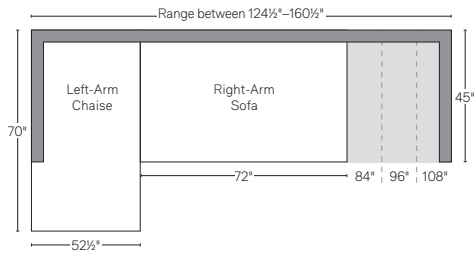

CLOUD COLLECTION - LUXE DEPTH 45"

SECTIONALS BY THE FOOT

RH

SOFA CHAISE SECTIONAL

Available in left- and right-arm configurations.