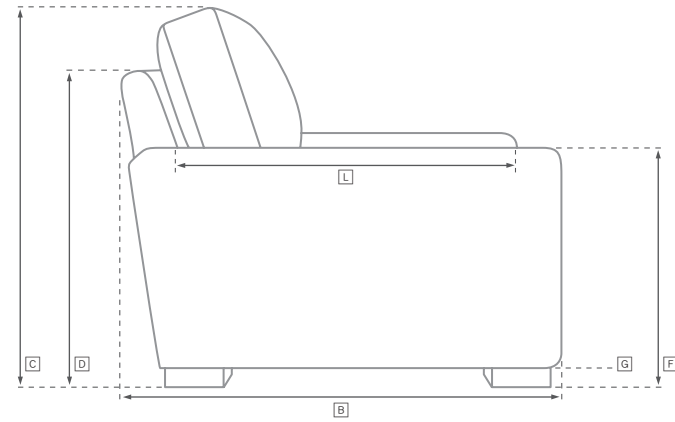

UPHOLSTERY DIMENSIONS DIAGRAM

See the "Dimensions Sheet" for the measurements that correspond with the letters below.

RH