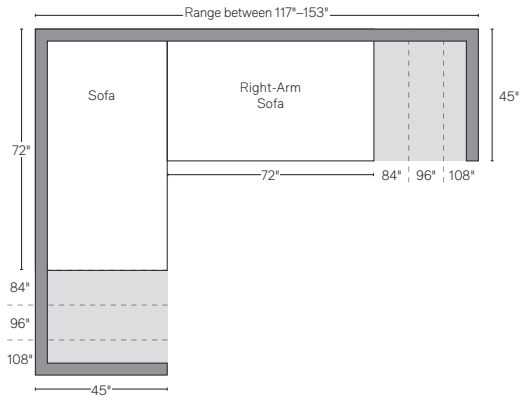

L-SECTIONAL

Available in left- and right-arm configurations.