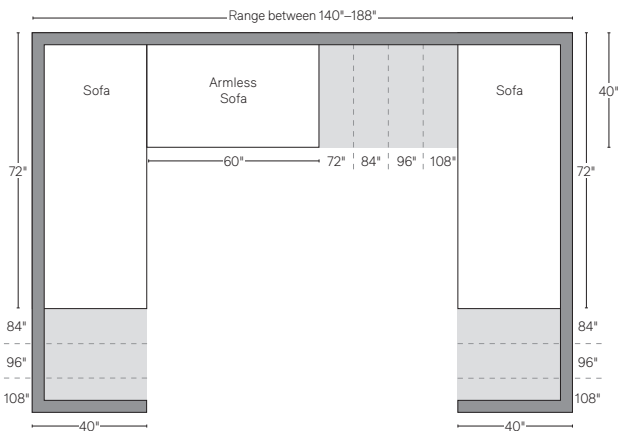

U-SOFA SECTIONAL

Multiple length options available.