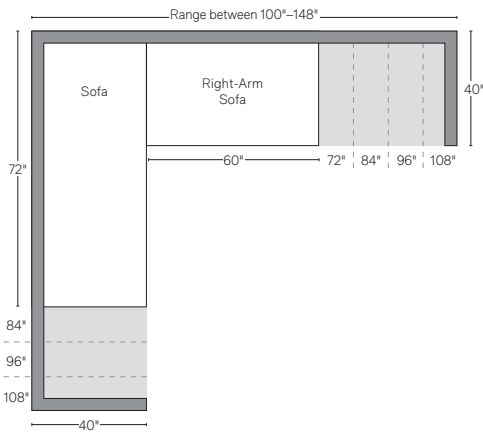

L-SECTIONAL

Available in left- and right-arm configurations.