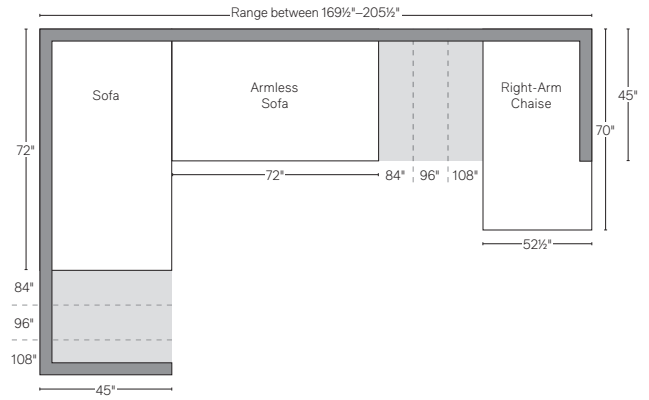

U-SOFA CHAISE SECTIONAL

Available in left- and right-arm configurations.