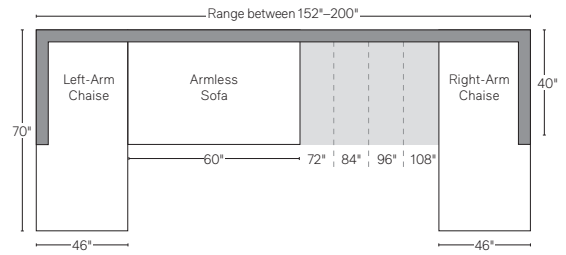

# CLOUD COLLECTION

All dimensions are given in inches. See the attached "Dimensions Diagram" sheet for more information on the keys used in this chart.

	A	B	C	D	E	F	G	H	I	J	K	L	M	N						O	P	Q	R	S	
	OVERALL WIDTH	OVERALL DEPTH	OVERALL HEIGHT	FRAME HEIGHT	SEAT HEIGHT	ARM HEIGHT	FOOT HEIGHT	SEAT HEIGHT (FLOOR TO CUSHION SEAM)	SEAT HEIGHT (FLOOR TO FRAME)	INSIDE SEAT WIDTH	INSIDE SEAT DEPTH W/ BACK CUSHION	INSIDE SEAT DEPTH W/O BACK CUSHION	INSIDE BACK HEIGHT W/ SEAT & BACK CUSHIONS	INSIDE BACK HEIGHT W/ SEAT CUSHION	INSIDE BACK HEIGHT W/O SEAT OR BACK CUSHION	# OF BACK CUSHIONS	# OF SEAT CUSHIONS	ACCENT PILLOWS	REGULAR ACCENT PILLOWS DIAMETER	LARGER ACCENT PILLOW DIAMETER	ARM HEIGHT W/ SEAT CUSHION	ARM HEIGHT W/O SEAT CUSHION	ARM WIDTH	SLEEPER DEPTH OVERALL	SLEEPER DEPTH INSIDE
' CLASSIC LEFT-ARM CHAISE	46	70	31½	23¾	18½	23¾	1	15	12	38	51½	62	13	5¼	11¾	1	1	2	-	-	5¼	11¾	8	-	-
' LUXE LEFT-ARM CHAISE	52½	70	31½	23¾	18½	23¾	1	15	12	43½	50¼	61	13	5¼	11¾	1	1	2	-	-	5¼	11¾	9	-	-
' CLASSIC RIGHT-ARM CHAISE	46	70	31½	23¾	18½	23¾	1	15	12	38	51½	62	13	5¼	11¾	1	1	2	-	-	5¼	11¾	8	-	-
' LUXE RIGHT-ARM CHAISE	52½	70	31½	23¾	18½	#REF!	1	15	12	43½	50¼	61	13	5¼	11¾	1	1	2	-	-	5¼	11¾	9	-	-

# UPHOLSTERY DIMENSIONS DIAGRAM

See the "Dimensions Sheet" for the measurements that correspond with the letters below.

RH

**SOFA CHAISE SECTIONAL**

Available in left- and right-arm configurations.

**U-CHAISE SECTIONAL**