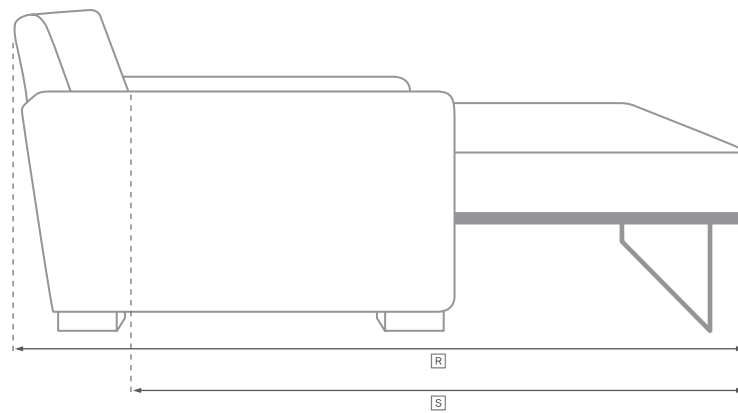

UPHOLSTERY DIMENSIONS DIAGRAM

See the "Dimensions Sheet" for the measurements that correspond with the letters below.

RH