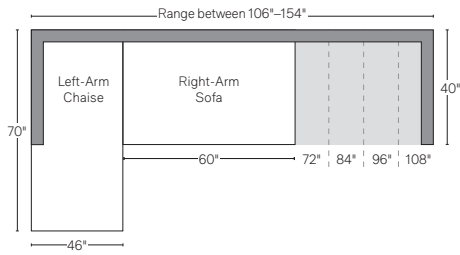

# CLOUD COLLECTION

All dimensions are given in inches. See the attached "Dimensions Diagram" sheet for more information on the keys used in this chart.

	A	B	C	D	E	F	G	H	I	J	K	L	M	N						O	P	Q	R	S	
	OVERALL WIDTH	OVERALL DEPTH	OVERALL HEIGHT	FRAME HEIGHT	SEAT HEIGHT	ARM HEIGHT	FOOT HEIGHT	SEAT HEIGHT (FLOOR TO CUSHION SEAM)	SEAT HEIGHT (FLOOR TO FRAME)	INSIDE SEAT WIDTH	INSIDE SEAT DEPTH W/ BACK CUSHION	INSIDE SEAT DEPTH W/O BACK CUSHION	INSIDE BACK HEIGHT W/ SEAT & BACK CUSHIONS	INSIDE BACK HEIGHT W/ SEAT CUSHION	INSIDE BACK HEIGHT W/O SEAT OR BACK CUSHION	# OF BACK CUSHIONS	# OF SEAT CUSHIONS	ACCENT PILLOWS	REGULAR ACCENT PILLOWS DIAMETER	LARGER ACCENT PILLOW DIAMETER	ARM HEIGHT W/ SEAT CUSHION	ARM HEIGHT W/O SEAT CUSHION	ARM WIDTH	SLEEPER DEPTH OVERALL	SLEEPER DEPTH INSIDE
' CLASSIC LEFT-ARM CHAISE	46	70	31½	23¾	18½	23¾	1	15	12	38	51½	62	13	5¼	11¾	1	1	2	-	-	5¼	11¾	8	-	-
' LUXE LEFT-ARM CHAISE	52½	70	31½	23¾	18½	23¾	1	15	12	43½	50¼	61	13	5¼	11¾	1	1	2	-	-	5¼	11¾	9	-	-
' CLASSIC RIGHT-ARM CHAISE	46	70	31½	23¾	18½	23¾	1	15	12	38	51½	62	13	5¼	11¾	1	1	2	-	-	5¼	11¾	8	-	-
' LUXE RIGHT-ARM CHAISE	52½	70	31½	23¾	18½	#REF!	1	15	12	43½	50¼	61	13	5¼	11¾	1	1	2	-	-	5¼	11¾	9	-	-

# UPHOLSTERY DIMENSIONS DIAGRAM

See the "Dimensions Sheet" for the measurements that correspond with the letters below.

RH

**SOFA CHAISE SECTIONAL**

Available in left- and right-arm configurations.

**U-CHAISE SECTIONAL**