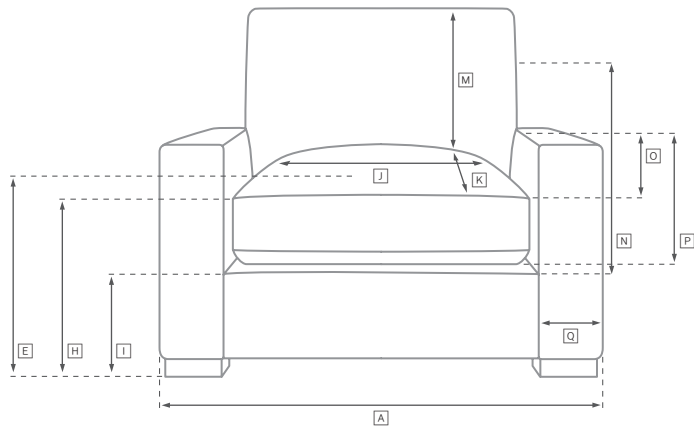

UPHOLSTERY DIMENSIONS DIAGRAM

See the "Dimensions Sheet" for the measurements that correspond with the letters below.

RH