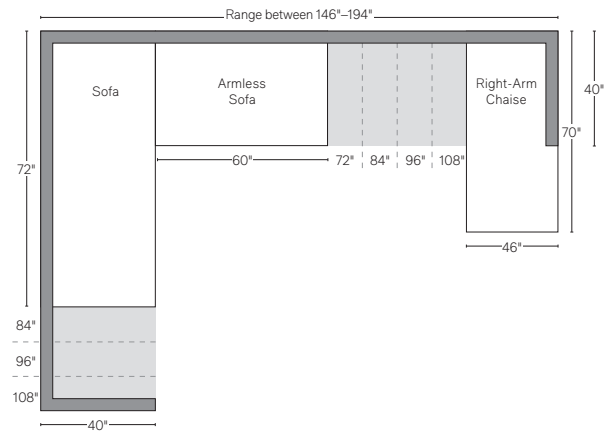

U-SOFA CHAISE SECTIONAL

Available in left- and right-arm configurations.