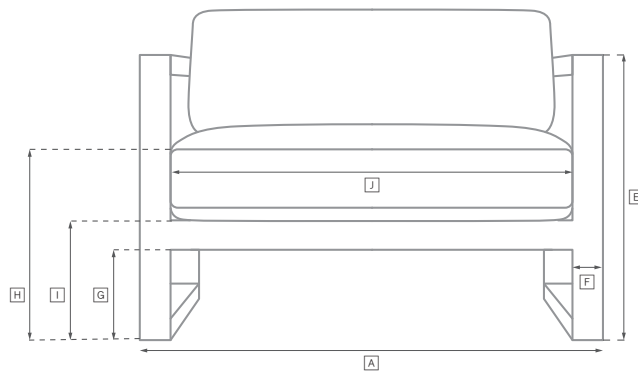

SANTOS TEAK SEATING COLLECTION

All dimensions are given in inches. See the attached "Dimensions Diagram" sheet for more information on the keys used in this chart.

	OVERALL WIDTH A	OVERALL DEPTH B	OVERALL HEIGHT W/ CUSHION C	FRAME HEIGHT D	ARM HEIGHT E	ARM WIDTH F	FOOT HEIGHT G	SEAT HEIGHT W/ CUSHION H	SEAT HEIGHT (FLOOR TO FRAME) I	INSIDE SEAT WIDTH J	INSIDE SEAT DEPTH K	NUMBER OF BACK CUSHIONS	NUMBER OF SEAT CUSHIONS	WEIGHT
77" MODULAR SOFA	77	41½	32	26½	-	-	½	16½	6	77	33½ 26½ w/ Accent	2	-	-
116" MODULAR SOFA	116	41½	32	26½	-	-	½	16½	6	116	33½ 26½ w/ Accent	3	-	-
LOUNGE CHAIR	38½	41½	32	26½	-	-	½	16½	6	38½	33½ 26½ w/ Accent	1	-	-
SWIVEL LOUNGE CHAIR	38½	41½	32	26½	-	-	½	16½	6	38½	33½ 26½ w/ Accent	1	-	-
MODULAR CORNER CHAIR	41½	41½	32	26½	-	-	½	16½	6	33	26 19½ w/ Accent	2	-	-
MODULAR OTTOMAN	38½	41½	16½	6	-	-	½	-	6	38½	41½	-	-	-
CHAISE	32¼	80½	14¾	6	-	-	½	14¾	6½	32¼	51¼	1	1	-
DINING ARMCHAIR	22½	23¾	-	30	25	1¼	15	19	15	19¼	19	-	-	-
DINING SIDE CHAIR	19¼	23¾	-	30	-	-	15	19	15	19¼	19	-	-	-

OUTDOOR SEATING DIMENSIONS DIAGRAM

See the "Dimensions Sheet" for the measurements that correspond with the letters below.

RH

OUTDOOR SEATING DIMENSIONS DIAGRAM

See the "Dimensions Sheet" for the measurements that correspond with the letters below.