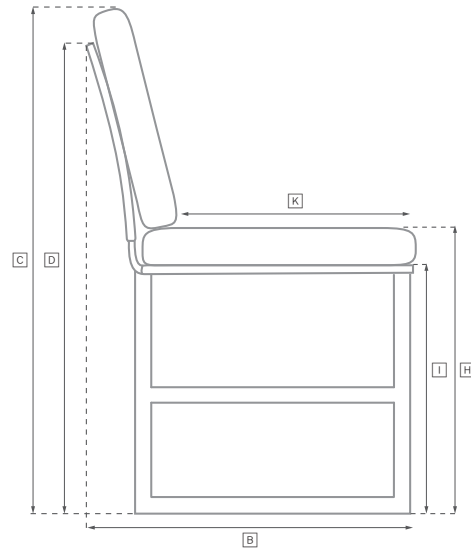

SANTOS TEAK SEATING COLLECTION

All dimensions are given in inches. See the attached "Dimensions Diagram" sheet for more information on the keys used in this chart.

	OVERALL WIDTH A	OVERALL DEPTH B	OVERALL HEIGHT W/ CUSHION C	FRAME HEIGHT D	ARM HEIGHT E	ARM WIDTH F	FOOT HEIGHT G	SEAT HEIGHT W/ CUSHION H	SEAT HEIGHT (FLOOR TO FRAME) I	INSIDE SEAT WIDTH J	INSIDE SEAT DEPTH K	NUMBER OF BACK CUSHIONS	NUMBER OF SEAT CUSHIONS	WEIGHT
77" MODULAR SOFA	77	41½	32	26½	-	-	½	16½	6	77	33½ 26½ w/ Accent	2	-	-
116" MODULAR SOFA	116	41½	32	26½	-	-	½	16½	6	116	33½ 26½ w/ Accent	3	-	-
LOUNGE CHAIR	38½	41½	32	26½	-	-	½	16½	6	38½	33½ 26½ w/ Accent	1	-	-
SWIVEL LOUNGE CHAIR	38½	41½	32	26½	-	-	½	16½	6	38½	33½ 26½ w/ Accent	1	-	-
MODULAR CORNER CHAIR	41½	41½	32	26½	-	-	½	16½	6	33	26 19½ w/ Accent	2	-	-
MODULAR OTTOMAN	38½	41½	16½	6	-	-	½	-	6	38½	41½	-	-	-
CHAISE	32¼	80½	14¾	6	-	-	½	14¾	6½	32¼	51¼	1	1	-
DINING ARMCHAIR	22½	23¾	-	30	25	1¼	15	19	15	19¼	19	-	-	-
DINING SIDE CHAIR	19¼	23¾	-	30	-	-	15	19	15	19¼	19	-	-	-

OUTDOOR SEATING DIMENSIONS DIAGRAM

See the "Dimensions Sheet" for the measurements that correspond with the letters below.

RH

OUTDOOR SEATING DIMENSIONS DIAGRAM

See the "Dimensions Sheet" for the measurements that correspond with the letters below.