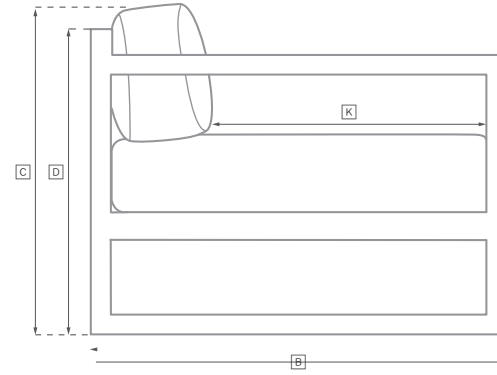

SANTOS TEAK SEATING COLLECTION

All dimensions are given in inches. See the attached "Dimensions Diagram" sheet for more information on the keys used in this chart.

	OVERALL WIDTH A	OVERALL DEPTH B	OVERALL HEIGHT W/ CUSHION C	FRAME HEIGHT D	ARM HEIGHT E	ARM WIDTH F	FOOT HEIGHT G	SEAT HEIGHT W/ CUSHION H	SEAT HEIGHT (FLOOR TO FRAME) I	INSIDE SEAT WIDTH J	INSIDE SEAT DEPTH K	NUMBER OF BACK CUSHIONS	NUMBER OF SEAT CUSHIONS	WEIGHT
77" MODULAR SOFA	77	41½	32	26½	-	-	½	16½	6	77	33½ 26½ w/ Accent	2	-	-
116" MODULAR SOFA	116	41½	32	26½	-	-	½	16½	6	116	33½ 26½ w/ Accent	3	-	-
LOUNGE CHAIR	38½	41½	32	26½	-	-	½	16½	6	38½	33½ 26½ w/ Accent	1	-	-
SWIVEL LOUNGE CHAIR	38½	41½	32	26½	-	-	½	16½	6	38½	33½ 26½ w/ Accent	1	-	-
MODULAR CORNER CHAIR	41½	41½	32	26½	-	-	½	16½	6	33	26 19½ w/ Accent	2	-	-
MODULAR OTTOMAN	38½	41½	16½	6	-	-	½	-	6	38½	41½	-	-	-
CHAISE	32¼	80½	14¾	6	-	-	½	14¾	6½	32¼	51¼	1	1	-
DINING ARMCHAIR	22½	23¾	-	30	25	1¼	15	19	15	19¼	19	-	-	-
DINING SIDE CHAIR	19¼	23¾	-	30	-	-	15	19	15	19¼	19	-	-	-

OUTDOOR SEATING DIMENSIONS DIAGRAM

See the "Dimensions Sheet" for the measurements that correspond with the letters below.

RH

OUTDOOR SEATING DIMENSIONS DIAGRAM

See the "Dimensions Sheet" for the measurements that correspond with the letters below.