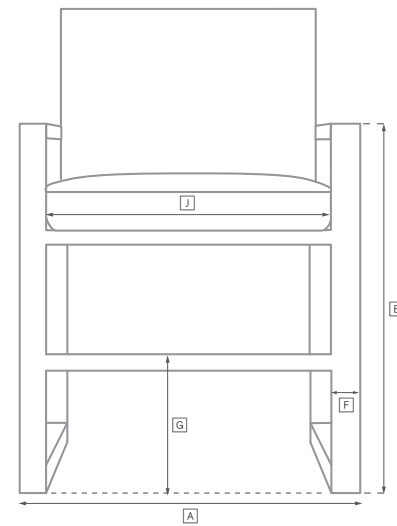

SANTOS TEAK SEATING COLLECTION

All dimensions are given in inches. See the attached "Dimensions Diagram" sheet for more information on the keys used in this chart.

	OVERALL WIDTH A	OVERALL DEPTH B	OVERALL HEIGHT W/ CUSHION C	FRAME HEIGHT D	ARM HEIGHT E	ARM WIDTH F	FOOT HEIGHT G	SEAT HEIGHT W/ CUSHION H	SEAT HEIGHT (FLOOR TO FRAME) I	INSIDE SEAT WIDTH J	INSIDE SEAT DEPTH K	NUMBER OF BACK CUSHIONS	NUMBER OF SEAT CUSHIONS	WEIGHT
77" MODULAR SOFA	77	41½	32	26½	-	-	½	16½	6	77	33½ 26½ w/ Accent	2	-	-
116" MODULAR SOFA	116	41½	32	26½	-	-	½	16½	6	116	33½ 26½ w/ Accent	3	-	-
LOUNGE CHAIR	38½	41½	32	26½	-	-	½	16½	6	38½	33½ 26½ w/ Accent	1	-	-
SWIVEL LOUNGE CHAIR	38½	41½	32	26½	-	-	½	16½	6	38½	33½ 26½ w/ Accent	1	-	-
MODULAR CORNER CHAIR	41½	41½	32	26½	-	-	½	16½	6	33	26 19½ w/ Accent	2	-	-
MODULAR OTTOMAN	38½	41½	16½	6	-	-	½	-	6	38½	41½	-	-	-
CHAISE	32¼	80½	14¾	6	-	-	½	14¾	6½	32¼	51¼	1	1	-
DINING ARMCHAIR	22½	23¾	-	30	25	1¼	15	19	15	19¼	19	-	-	-
DINING SIDE CHAIR	19¼	23¾	-	30	-	-	15	19	15	19¼	19	-	-	-

OUTDOOR SEATING DIMENSIONS DIAGRAM

See the "Dimensions Sheet" for the measurements that correspond with the letters below.

RH

OUTDOOR SEATING DIMENSIONS DIAGRAM

See the "Dimensions Sheet" for the measurements that correspond with the letters below.