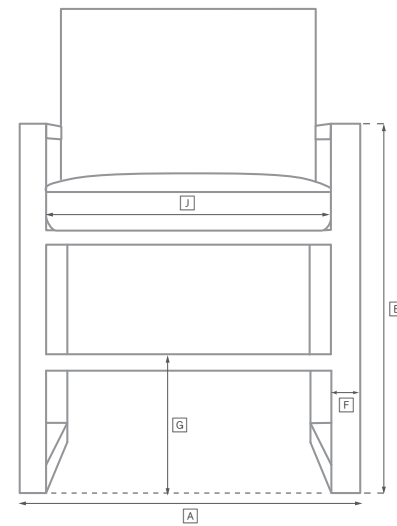

# SANTOS ALUMINUM SEATING COLLECTION

All dimensions are given in inches. See the attached "Dimensions Diagram" sheet for more information on the keys used in this chart.

	OVERALL WIDTH A	OVERALL DEPTH B	OVERALL HEIGHT W/ CUSHION C	FRAME HEIGHT D	ARM HEIGHT E	ARM WIDTH F	FOOT HEIGHT G	SEAT HEIGHT W/ CUSHION H	SEAT HEIGHT (FLOOR TO FRAME) I	INSIDE SEAT WIDTH J	INSIDE SEAT DEPTH K	NUMBER OF BACK CUSHIONS	NUMBER OF SEAT CUSHIONS	WEIGHT
77" MODULAR SOFA	77	41½	32	26½	-	-	½	16½	6	77	33½ 26½ w/ Accent	2	-	-
116" MODULAR SOFA	116	41½	32	26½	-	-	½	16½	6	116	33½ 26½ w/ Accent	3	-	-
LOUNGE CHAIR	38½	41½	32	26½	-	-	½	16½	6	38½	33½ 26½ w/ Accent	1	-	-
SWIVEL LOUNGE CHAIR	38½	41½	32	26½	-	-	½	16½	6	38½	33½ 26½ w/ Accent	1	-	-
MODULAR CORNER CHAIR	41½	41½	32	26½	-	-	½	16½	6	33	26 19¼ w/ Accent	2	-	-
MODULAR OTTOMAN	38½	41½	16½	6	-	-	½	-	6	38½	41½	-	-	-
CHAISE	32¼	80½	14¼	6	-	-	½	14¼	6½	32¼	51½	1	1	-
DINING ARMCHAIR	22½	23¾	-	30	25	1¼	15	19	15	19¼	19	-	-	-
DINING SIDE CHAIR	19¼	23¾	-	30	-	-	15	19	15	19¼	19	-	-	-

# OUTDOOR SEATING DIMENSIONS DIAGRAM

See the "Dimensions Sheet" for the measurements that correspond with the letters below.

RH