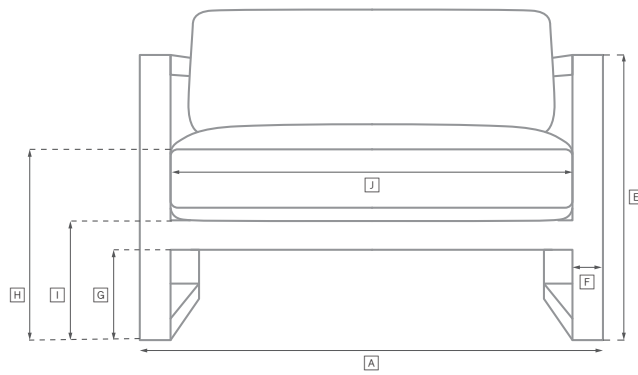

# SANTOS ALUMINUM SEATING COLLECTION

All dimensions are given in inches. See the attached "Dimensions Diagram" sheet for more information on the keys used in this chart.

	OVERALL WIDTH A	OVERALL DEPTH B	OVERALL HEIGHT W/ CUSHION C	FRAME HEIGHT D	ARM HEIGHT E	ARM WIDTH F	FOOT HEIGHT G	SEAT HEIGHT W/ CUSHION H	SEAT HEIGHT (FLOOR TO FRAME) I	INSIDE SEAT WIDTH J	INSIDE SEAT DEPTH K	NUMBER OF BACK CUSHIONS	NUMBER OF SEAT CUSHIONS	WEIGHT
77" MODULAR SOFA	77	41½	32	26½	-	-	½	16½	6	77	33½ 26½ w/ Accent	2	-	-
116" MODULAR SOFA	116	41½	32	26½	-	-	½	16½	6	116	33½ 26½ w/ Accent	3	-	-
LOUNGE CHAIR	38½	41½	32	26½	-	-	½	16½	6	38½	33½ 26½ w/ Accent	1	-	-
SWIVEL LOUNGE CHAIR	38½	41½	32	26½	-	-	½	16½	6	38½	33½ 26½ w/ Accent	1	-	-
MODULAR CORNER CHAIR	41½	41½	32	26½	-	-	½	16½	6	33	26 19¼ w/ Accent	2	-	-
MODULAR OTTOMAN	38½	41½	16½	6	-	-	½	-	6	38½	41½	-	-	-
CHAISE	32¼	80½	14¼	6	-	-	½	14¼	6½	32¼	51½	1	1	-
DINING ARMCHAIR	22½	23¾	-	30	25	1¼	15	19	15	19¼	19	-	-	-
DINING SIDE CHAIR	19¼	23¾	-	30	-	-	15	19	15	19¼	19	-	-	-

# OUTDOOR SEATING DIMENSIONS DIAGRAM

See the "Dimensions Sheet" for the measurements that correspond with the letters below.

RH