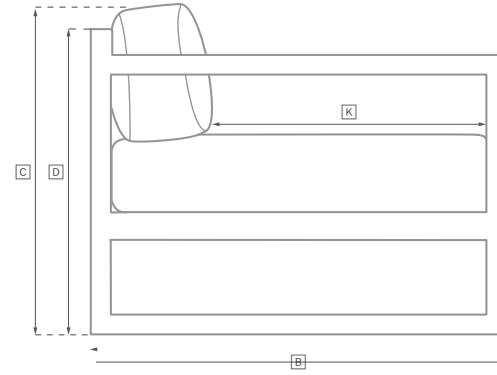

# SANTOS ALUMINUM SEATING COLLECTION

All dimensions are given in inches. See the attached "Dimensions Diagram" sheet for more information on the keys used in this chart.

	OVERALL WIDTH A	OVERALL DEPTH B	OVERALL HEIGHT W/ CUSHION C	FRAME HEIGHT D	ARM HEIGHT E	ARM WIDTH F	FOOT HEIGHT G	SEAT HEIGHT W/ CUSHION H	SEAT HEIGHT (FLOOR TO FRAME) I	INSIDE SEAT WIDTH J	INSIDE SEAT DEPTH K	NUMBER OF BACK CUSHIONS	NUMBER OF SEAT CUSHIONS	WEIGHT
77" MODULAR SOFA	77	41½	32	26½	-	-	½	16½	6	77	33½ 26½ w/ Accent	2	-	-
116" MODULAR SOFA	116	41½	32	26½	-	-	½	16½	6	116	33½ 26½ w/ Accent	3	-	-
LOUNGE CHAIR	38½	41½	32	26½	-	-	½	16½	6	38½	33½ 26½ w/ Accent	1	-	-
SWIVEL LOUNGE CHAIR	38½	41½	32	26½	-	-	½	16½	6	38½	33½ 26½ w/ Accent	1	-	-
MODULAR CORNER CHAIR	41½	41½	32	26½	-	-	½	16½	6	33	26 19¼ w/ Accent	2	-	-
MODULAR OTTOMAN	38½	41½	16½	6	-	-	½	-	6	38½	41½	-	-	-
CHAISE	32¼	80½	14¼	6	-	-	½	14¼	6½	32¼	51½	1	1	-
DINING ARMCHAIR	22½	23¾	-	30	25	1¼	15	19	15	19¼	19	-	-	-
DINING SIDE CHAIR	19¼	23¾	-	30	-	-	15	19	15	19¼	19	-	-	-

# OUTDOOR SEATING DIMENSIONS DIAGRAM

See the "Dimensions Sheet" for the measurements that correspond with the letters below.

RH