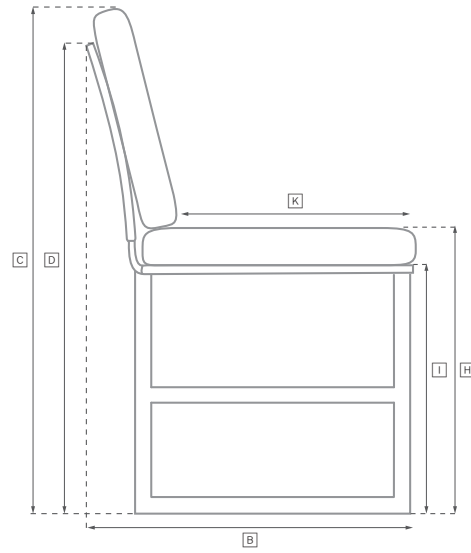

# SANTOS ALUMINUM SEATING COLLECTION

All dimensions are given in inches. See the attached "Dimensions Diagram" sheet for more information on the keys used in this chart.

	OVERALL WIDTH A	OVERALL DEPTH B	OVERALL HEIGHT W/ CUSHION C	FRAME HEIGHT D	ARM HEIGHT E	ARM WIDTH F	FOOT HEIGHT G	SEAT HEIGHT W/ CUSHION H	SEAT HEIGHT (FLOOR TO FRAME) I	INSIDE SEAT WIDTH J	INSIDE SEAT DEPTH K	NUMBER OF BACK CUSHIONS	NUMBER OF SEAT CUSHIONS	WEIGHT
77" MODULAR SOFA	77	41½	32	26½	-	-	½	16½	6	77	33½ 26½ w/ Accent	2	-	-
116" MODULAR SOFA	116	41½	32	26½	-	-	½	16½	6	116	33½ 26½ w/ Accent	3	-	-
LOUNGE CHAIR	38½	41½	32	26½	-	-	½	16½	6	38½	33½ 26½ w/ Accent	1	-	-
SWIVEL LOUNGE CHAIR	38½	41½	32	26½	-	-	½	16½	6	38½	33½ 26½ w/ Accent	1	-	-
MODULAR CORNER CHAIR	41½	41½	32	26½	-	-	½	16½	6	33	26 19¼ w/ Accent	2	-	-
MODULAR OTTOMAN	38½	41½	16½	6	-	-	½	-	6	38½	41½	-	-	-
CHAISE	32¼	80½	14¼	6	-	-	½	14¼	6½	32¼	51½	1	1	-
DINING ARMCHAIR	22½	23¾	-	30	25	1¼	15	19	15	19¼	19	-	-	-
DINING SIDE CHAIR	19¼	23¾	-	30	-	-	15	19	15	19¼	19	-	-	-

# OUTDOOR SEATING DIMENSIONS DIAGRAM

See the "Dimensions Sheet" for the measurements that correspond with the letters below.

RH