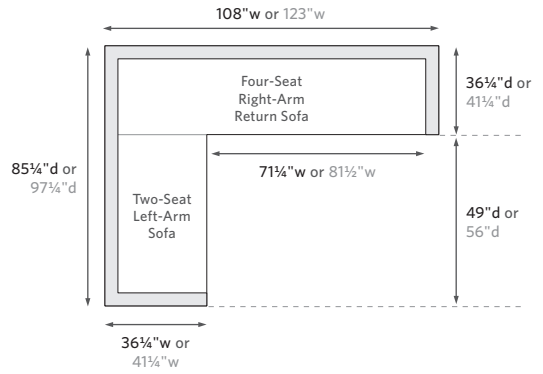

RH

PROVENCE COLLECTION

When configuring a sectional, please choose either Luxe or Classic depth for *all* components.

SOFA CHAISE SECTIONAL

Available in left- and right-arm configurations.

76" Classic Sofa Chaise: 76"w x 65"d x 27½"h Overall

87" Luxe Left-Arm Sofa Chaise: 87"w x 71½"d x 27½"h Overall

L-SECTIONAL

Available in left- and right-arm configurations.

108" Classic L-Sectional: 108"w x 85¼"d x 27½"h Overall

123" Luxe Left-Arm L-Sectional: 123"w x 97¼"d x 27½"h Overall

CORNER SECTIONAL

Available in left- and right-arm configurations.

86" Classic Corner Sectional: 86"w x 85¼"d x 27½"h Overall

98" Luxe Corner Sectional: 98"w x 97¼"d x 27½"h Overall

U-SOFA SECTIONAL

117" Classic U-Sofa Sectional: 116½"w x 108"d x 27½"h Overall

132" Luxe U-Sofa Sectional: 132½"w x 123"d x 27½"h Overall

U-CHAISE SECTIONAL

98" Classic U-Chaise Sectional: 98"w x 65"d x 27½"h Overall

112" Luxe U-Chaise Sectional: 112"w x 71½"d x 27½"h Overall