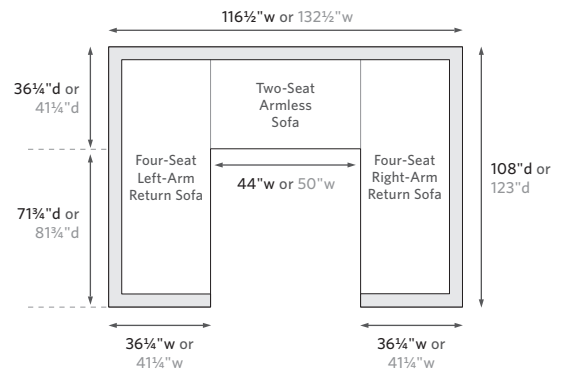

RH

PROVENCE COLLECTION

When configuring a sectional, please choose either Luxe or Classic depth for *all* components.

SOFA CHAISE SECTIONAL

Available in left- and right-arm configurations.

76" Classic Sofa Chaise: 76"w x 65"d x 27½"h Overall

87" Luxe Left-Arm Sofa Chaise: 87"w x 71½"d x 27½"h Overall

L-SECTIONAL

Available in left- and right-arm configurations.

108" Classic L-Sectional: 108"w x 85¼"d x 27½"h Overall

123" Luxe Left-Arm L-Sectional: 123"w x 97¼"d x 27½"h Overall

CORNER SECTIONAL

Available in left- and right-arm configurations.

86" Classic Corner Sectional: 86"w x 85¼"d x 27½"h Overall

98" Luxe Corner Sectional: 98"w x 97¼"d x 27½"h Overall

U-SOFA SECTIONAL

117" Classic U-Sofa Sectional: 116½"w x 108"d x 27½"h Overall

132" Luxe U-Sofa Sectional: 132½"w x 123"d x 27½"h Overall

U-CHAISE SECTIONAL

98" Classic U-Chaise Sectional: 98"w x 65"d x 27½"h Overall

112" Luxe U-Chaise Sectional: 112"w x 71½"d x 27½"h Overall