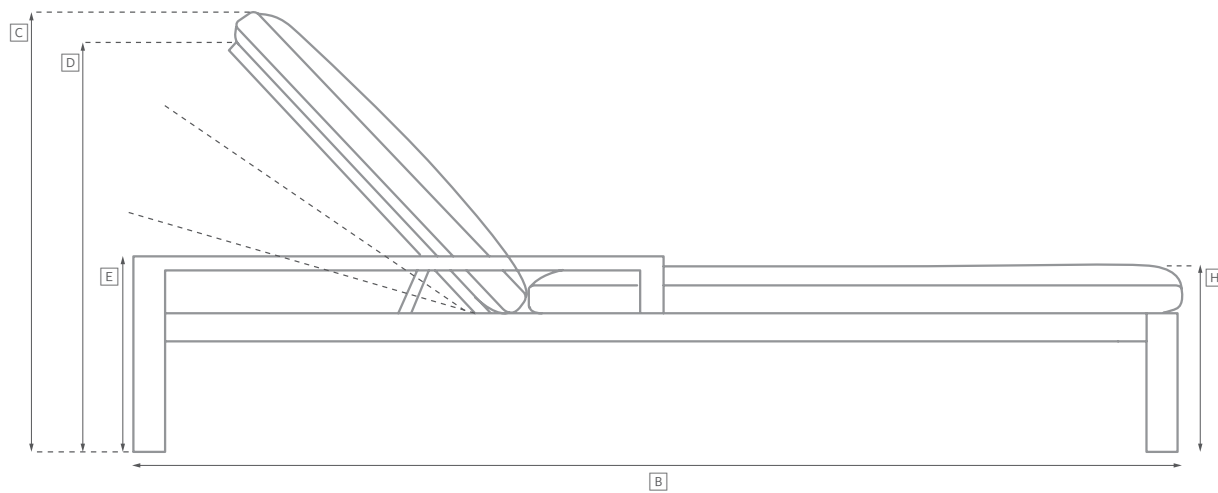

OUTDOOR SEATING DIMENSIONS DIAGRAM

See the "Dimensions Sheet" for the measurements that correspond with the letters below.

RH

OUTDOOR SEATING DIMENSIONS DIAGRAM

See the "Dimensions Sheet" for the measurements that correspond with the letters below.

RH

PROVENCE COLLECTION

When configuring a sectional, please choose either Luxe or Classic depth for *all* components.

SOFA CHAISE SECTIONAL

Available in left- and right-arm configurations.

76" Classic Sofa Chaise: 76"w x 65"d x 27½"h Overall

87" Luxe Left-Arm Sofa Chaise: 87"w x 71½"d x 27½"h Overall

L-SECTIONAL

Available in left- and right-arm configurations.

108" Classic L-Sectional: 108"w x 85¼"d x 27½"h Overall

123" Luxe Left-Arm L-Sectional: 123"w x 97¼"d x 27½"h Overall

CORNER SECTIONAL

Available in left- and right-arm configurations.

86" Classic Corner Sectional: 86"w x 85¼"d x 27½"h Overall

98" Luxe Corner Sectional: 98"w x 97¼"d x 27½"h Overall

U-SOFA SECTIONAL

117" Classic U-Sofa Sectional: 116½"w x 108"d x 27½"h Overall