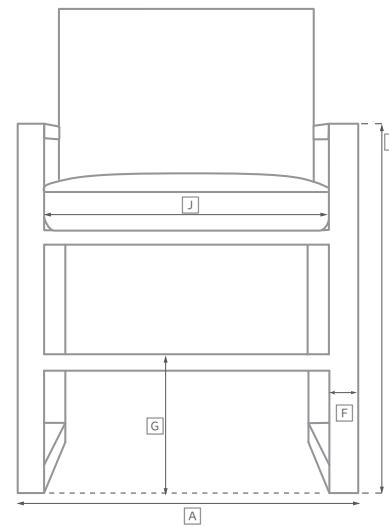

PROVENCE SEATING COLLECTION

All dimensions are given in inches. See the attached "Dimensions Diagram" sheet for more information on the keys used in this chart.

	OVERALL WIDTH A	OVERALL DEPTH B	OVERALL HEIGHT W/ CUSHION C	FRAME HEIGHT D	ARM HEIGHT E	ARM WIDTH F	FOOT HEIGHT G	SEAT HEIGHT W/ CUSHION H	SEAT HEIGHT (FLOOR TO FRAME) I	INSIDE SEAT WIDTH J	INSIDE SEAT DEPTH K	# OF BACK CUSHIONS	# OF SEAT CUSHIONS
BACKLESS BARSTOOL	18½	18½	30	30	-	-	3	30	30	18½	18½	-	1
BACKLESS COUNTER STOOL	19	19	25	25	-	-	3	25	25	19	19	-	-
HIGH BACK BARSTOOL	19	23	49	49	-	-	3	31½	30	19	17½	-	1
HIGH BACK COUNTER STOOL	19	23	47	47	-	-	3	27	25½	19	17½	-	1

OUTDOOR SEATING DIMENSIONS DIAGRAM

See the "Dimensions Sheet" for the measurements that correspond with the letters below.

RH