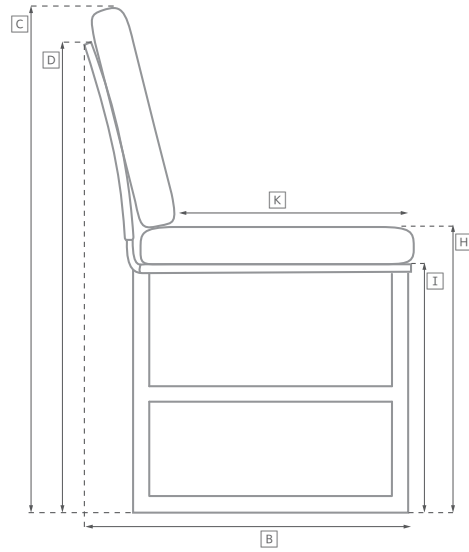

PROVENCE SEATING COLLECTION

All dimensions are given in inches. See the attached "Dimensions Diagram" sheet for more information on the keys used in this chart.

	OVERALL WIDTH A	OVERALL DEPTH B	OVERALL HEIGHT W/ CUSHION C	FRAME HEIGHT D	ARM HEIGHT E	ARM WIDTH F	FOOT HEIGHT G	SEAT HEIGHT W/ CUSHION H	SEAT HEIGHT (FLOOR TO FRAME) I	INSIDE SEAT WIDTH J	INSIDE SEAT DEPTH K	# OF BACK CUSHIONS	# OF SEAT CUSHIONS
BACKLESS BARSTOOL	18½	18½	30	30	-	-	3	30	30	18½	18½	-	1
BACKLESS COUNTER STOOL	19	19	25	25	-	-	3	25	25	19	19	-	-
HIGH BACK BARSTOOL	19	23	49	49	-	-	3	31½	30	19	17½	-	1
HIGH BACK COUNTER STOOL	19	23	47	47	-	-	3	27	25½	19	17½	-	1

OUTDOOR SEATING DIMENSIONS DIAGRAM

See the "Dimensions Sheet" for the measurements that correspond with the letters below.

RH