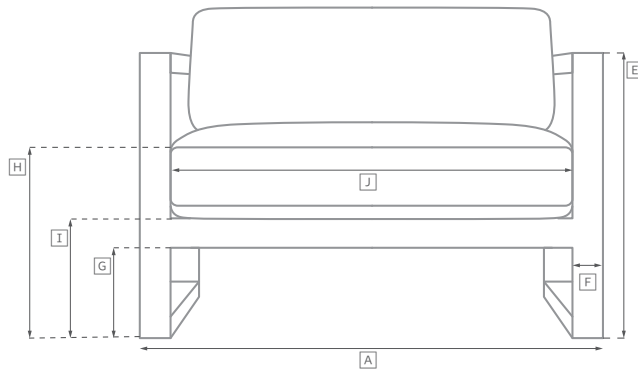

PROVENCE SEATING COLLECTION

All dimensions are given in inches. See the attached "Dimensions Diagram" sheet for more information on the keys used in this chart.

	OVERALL WIDTH A	OVERALL DEPTH B	OVERALL HEIGHT W/ CUSHION C	FRAME HEIGHT D	ARM HEIGHT E	ARM WIDTH F	FOOT HEIGHT G	SEAT HEIGHT W/ CUSHION H	SEAT HEIGHT (FLOOR TO FRAME) I	INSIDE SEAT WIDTH J	INSIDE SEAT DEPTH K	# OF BACK CUSHIONS	# OF SEAT CUSHIONS
BACKLESS BARSTOOL	18½	18½	30	30	-	-	3	30	30	18½	18½	-	1
BACKLESS COUNTER STOOL	19	19	25	25	-	-	3	25	25	19	19	-	-
HIGH BACK BARSTOOL	19	23	49	49	-	-	3	31½	30	19	17½	-	1
HIGH BACK COUNTER STOOL	19	23	47	47	-	-	3	27	25½	19	17½	-	1

OUTDOOR SEATING DIMENSIONS DIAGRAM

See the "Dimensions Sheet" for the measurements that correspond with the letters below.

RH