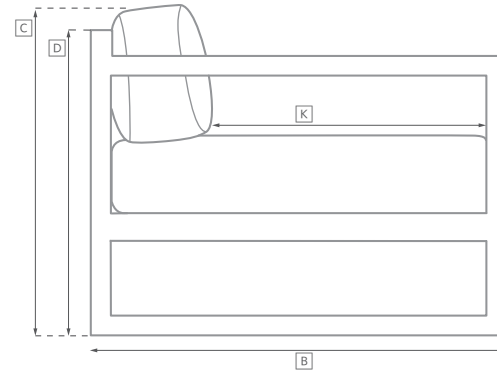

PROVENCE SEATING COLLECTION

All dimensions are given in inches. See the attached "Dimensions Diagram" sheet for more information on the keys used in this chart.

	OVERALL WIDTH A	OVERALL DEPTH B	OVERALL HEIGHT W/ CUSHION C	FRAME HEIGHT D	ARM HEIGHT E	ARM WIDTH F	FOOT HEIGHT G	SEAT HEIGHT W/ CUSHION H	SEAT HEIGHT (FLOOR TO FRAME) I	INSIDE SEAT WIDTH J	INSIDE SEAT DEPTH K	# OF BACK CUSHIONS	# OF SEAT CUSHIONS
BACKLESS BARSTOOL	18½	18½	30	30	-	-	3	30	30	18½	18½	-	1
BACKLESS COUNTER STOOL	19	19	25	25	-	-	3	25	25	19	19	-	-
HIGH BACK BARSTOOL	19	23	49	49	-	-	3	31½	30	19	17½	-	1
HIGH BACK COUNTER STOOL	19	23	47	47	-	-	3	27	25½	19	17½	-	1

OUTDOOR SEATING DIMENSIONS DIAGRAM

See the "Dimensions Sheet" for the measurements that correspond with the letters below.

RH

OUTDOOR SEATING DIMENSIONS DIAGRAM

See the "Dimensions Sheet" for the measurements that correspond with the letters below.