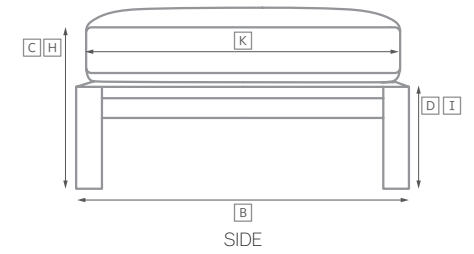

PROVENCE SEATING COLLECTION

All dimensions are given in inches. See the attached "Dimensions Diagram" sheet for more information on the keys used in this chart.

	OVERALL WIDTH A	OVERALL DEPTH B	OVERALL HEIGHT W/ CUSHION C	FRAME HEIGHT D	ARM HEIGHT E	ARM WIDTH F	FOOT HEIGHT G	SEAT HEIGHT W/ CUSHION H	SEAT HEIGHT (FLOOR TO FRAME) I	INSIDE SEAT WIDTH J	INSIDE SEAT DEPTH K	# OF BACK CUSHIONS	# OF SEAT CUSHIONS
BACKLESS BARSTOOL	18½	18½	30	30	-	-	3	30	30	18½	18½	-	1
BACKLESS COUNTER STOOL	19	19	25	25	-	-	3	25	25	19	19	-	-
HIGH BACK BARSTOOL	19	23	49	49	-	-	3	31½	30	19	17½	-	1
HIGH BACK COUNTER STOOL	19	23	47	47	-	-	3	27	25½	19	17½	-	1

OUTDOOR SEATING DIMENSIONS DIAGRAM

See the "Dimensions Sheet" for the measurements that correspond with the letters below.

RH

OUTDOOR SEATING DIMENSIONS DIAGRAM

See the "Dimensions Sheet" for the measurements that correspond with the letters below.

RH

PROVENCE COLLECTION

When configuring a sectional, please choose either Luxe or Classic depth for *all* components.

SOFA CHAISE SECTIONAL

Available in left- and right-arm configurations.

76" Classic Sofa Chaise: 76"w x 65"d x 27½"h Overall

87" Luxe Left-Arm Sofa Chaise: 87"w x 71½"d x 27½"h Overall

L-SECTIONAL

Available in left- and right-arm configurations.

108" Classic L-Sectional: 108"w x 85¼"d x 27½"h Overall

123" Luxe Left-Arm L-Sectional: 123"w x 97¼"d x 27½"h Overall