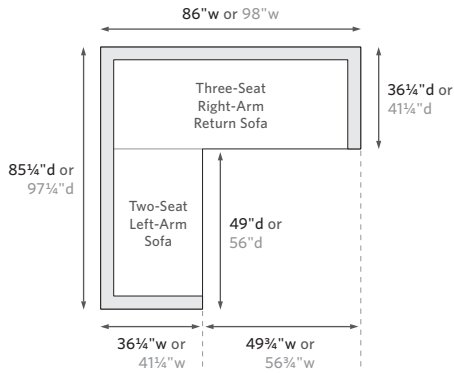

RH

PROVENCE COLLECTION

When configuring a sectional, please choose either Luxe or Classic depth for *all* components.

SOFA CHAISE SECTIONAL

Available in left- and right-arm configurations.

76" Classic Sofa Chaise: 76"w x 65"d x 27½"h Overall

87" Luxe Left-Arm Sofa Chaise: 87"w x 71½"d x 27½"h Overall

L-SECTIONAL

Available in left- and right-arm configurations.

108" Classic L-Sectional: 108"w x 85¼"d x 27½"h Overall

123" Luxe Left-Arm L-Sectional: 123"w x 97¼"d x 27½"h Overall

CORNER SECTIONAL

Available in left- and right-arm configurations.

86" Classic Corner Sectional: 86"w x 85¼"d x 27½"h Overall

98" Luxe Corner Sectional: 98"w x 97¼"d x 27½"h Overall

U-SOFA SECTIONAL

117" Classic U-Sofa Sectional: 116½"w x 108"d x 27½"h Overall

132" Luxe U-Sofa Sectional: 132½"w x 123"d x 27½"h Overall

U-CHAISE SECTIONAL

98" Classic U-Chaise Sectional: 98"w x 65"d x 27½"h Overall

112" Luxe U-Chaise Sectional: 112"w x 71½"d x 27½"h Overall