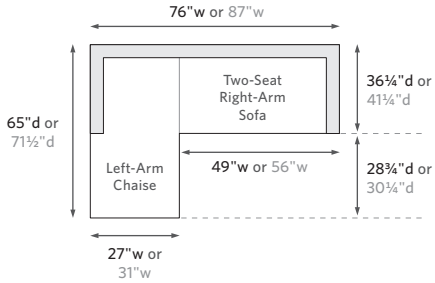

OUTDOOR SEATING DIMENSIONS DIAGRAM

See the "Dimensions Sheet" for the measurements that correspond with the letters below.

RH

OUTDOOR SEATING DIMENSIONS DIAGRAM

See the "Dimensions Sheet" for the measurements that correspond with the letters below.

RH

PROVENCE COLLECTION

When configuring a sectional, please choose either Luxe or Classic depth for *all* components.

SOFA CHAISE SECTIONAL

Available in left- and right-arm configurations.

76" Classic Sofa Chaise: 76"w x 65"d x 27½"h Overall

87" Luxe Left-Arm Sofa Chaise: 87"w x 71½"d x 27½"h Overall

L-SECTIONAL

Available in left- and right-arm configurations.

108" Classic L-Sectional: 108"w x 85¼"d x 27½"h Overall

123" Luxe Left-Arm L-Sectional: 123"w x 97¼"d x 27½"h Overall

CORNER SECTIONAL

Available in left- and right-arm configurations.

86" Classic Corner Sectional: 86"w x 85¼"d x 27½"h Overall

98" Luxe Corner Sectional: 98"w x 97¼"d x 27½"h Overall

U-SOFA SECTIONAL

117" Classic U-Sofa Sectional: 116½"w x 108"d x 27½"h Overall