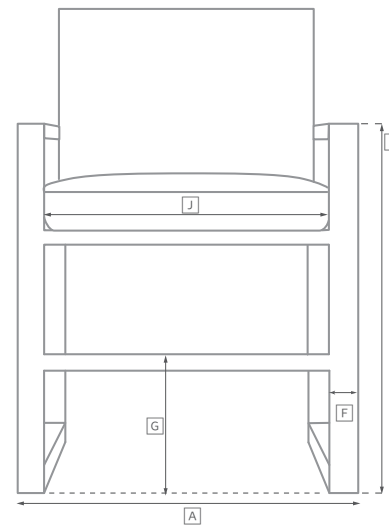

MESA TEAK SEATING COLLECTION

All dimensions are given in inches. See the attached "Dimensions Diagram" sheet for more information on the keys used in this chart.

	OVERALL WIDTH A	OVERALL DEPTH B	OVERALL HEIGHT W/ CUSHION C	FRAME HEIGHT D	ARM HEIGHT E	ARM WIDTH F	FOOT HEIGHT G	SEAT HEIGHT W/ CUSHION H	SEAT HEIGHT (FLOOR TO FRAME) I	INSIDE SEAT WIDTH J	INSIDE SEAT DEPTH K	# OF BACK CUSHIONS	# OF SEAT CUSHIONS
72" SOFA	72	35½	30	28	22	1¾	8½	15	11	68¾	23	2	2
90" SOFA	90	35½	30	28	22	1¾	8½	15	11	86¾	23	2	2
108" SOFA	108	35½	30	28	22	1¾	8½	15	11	104¾	23	2	2
LOUNGE CHAIR	31	35½	30	28	22	1¾	8½	15	11	27¾	23	1	1
OTTOMAN	27½	27¾	15	11	NA	NA	8½	15	11	27½	27¾	0	1
CHAISE	31	83¾	34	31¾	17¾	1½	7¾	13	10	27¾	49½	1	1
DINING ARMCHAIR	22¾	22½	32	32	25¾	1½	NA	19½	17¾	20	16½	1	1

OUTDOOR SEATING DIMENSIONS DIAGRAM

See the "Dimensions Sheet" for the measurements that correspond with the letters below.

RH

OUTDOOR SEATING DIMENSIONS DIAGRAM

See the "Dimensions Sheet" for the measurements that correspond with the letters below.