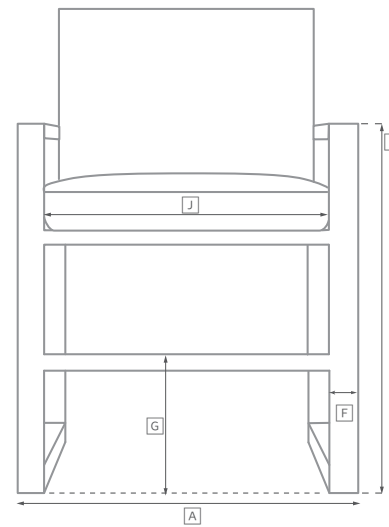

MESA ALUMINUM SEATING COLLECTION

All dimensions are given in inches. See the attached "Dimensions Diagram" sheet for more information on the keys used in this chart.

	OVERALL WIDTH A	OVERALL DEPTH B	OVERALL HEIGHT W/ CUSHION C	FRAME HEIGHT D	ARM HEIGHT E	ARM WIDTH F	FOOT HEIGHT G	SEAT HEIGHT W/ CUSHION H	SEAT HEIGHT (FLOOR TO FRAME) I	INSIDE SEAT WIDTH J	INSIDE SEAT DEPTH K	# OF BACK CUSHIONS	# OF SEAT CUSHIONS
72" SOFA	72	35½	30	28	22	1¾	8½	15	11	68¾	23	2	2
90" SOFA	90	35½	30	28	22	1¾	8½	15	11	86¾	23	2	2
LOUNGE CHAIR	31	35½	30	28	22	1¾	8½	15	11	27¾	23	1	1
CHAISE	31	83¾	34	31¾	17¾	1½	7¾	13	10	27¾	49½	1	1
DINING ARMCHAIR	22¾	22½	32	32	25¾	1½	NA	19½	17¾	20	16½	1	1

OUTDOOR SEATING DIMENSIONS DIAGRAM

See the "Dimensions Sheet" for the measurements that correspond with the letters below.

RH

OUTDOOR SEATING DIMENSIONS DIAGRAM

See the "Dimensions Sheet" for the measurements that correspond with the letters below.