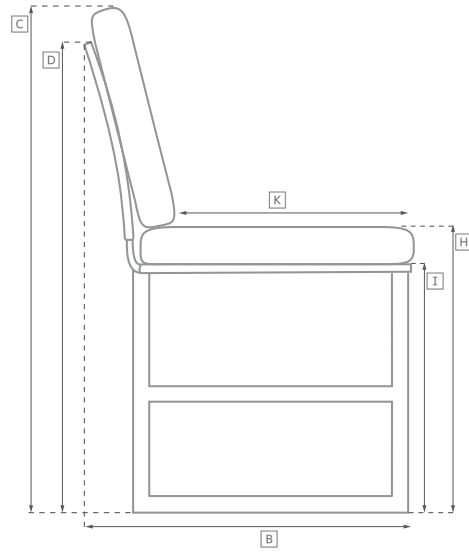

MESA ALUMINUM SEATING COLLECTION

All dimensions are given in inches. See the attached "Dimensions Diagram" sheet for more information on the keys used in this chart.

	OVERALL WIDTH A	OVERALL DEPTH B	OVERALL HEIGHT W/ CUSHION C	FRAME HEIGHT D	ARM HEIGHT E	ARM WIDTH F	FOOT HEIGHT G	SEAT HEIGHT W/ CUSHION H	SEAT HEIGHT (FLOOR TO FRAME) I	INSIDE SEAT WIDTH J	INSIDE SEAT DEPTH K	# OF BACK CUSHIONS	# OF SEAT CUSHIONS
72" SOFA	72	35½	30	28	22	1¾	8½	15	11	68¾	23	2	2
90" SOFA	90	35½	30	28	22	1¾	8½	15	11	86¾	23	2	2
LOUNGE CHAIR	31	35½	30	28	22	1¾	8½	15	11	27¾	23	1	1
CHAISE	31	83¾	34	31¾	17¾	1½	7¾	13	10	27¾	49½	1	1
DINING ARMCHAIR	22¾	22½	32	32	25¾	1½	NA	19½	17¾	20	16½	1	1

OUTDOOR SEATING DIMENSIONS DIAGRAM

See the "Dimensions Sheet" for the measurements that correspond with the letters below.

RH

OUTDOOR SEATING DIMENSIONS DIAGRAM

See the "Dimensions Sheet" for the measurements that correspond with the letters below.