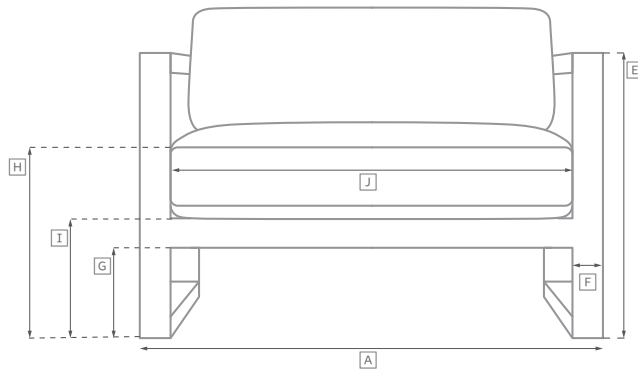

MESA ALUMINUM SEATING COLLECTION

All dimensions are given in inches. See the attached "Dimensions Diagram" sheet for more information on the keys used in this chart.

	OVERALL WIDTH A	OVERALL DEPTH B	OVERALL HEIGHT W/ CUSHION C	FRAME HEIGHT D	ARM HEIGHT E	ARM WIDTH F	FOOT HEIGHT G	SEAT HEIGHT W/ CUSHION H	SEAT HEIGHT (FLOOR TO FRAME) I	INSIDE SEAT WIDTH J	INSIDE SEAT DEPTH K	# OF BACK CUSHIONS	# OF SEAT CUSHIONS
72" SOFA	72	35½	30	28	22	1¾	8½	15	11	68¾	23	2	2
90" SOFA	90	35½	30	28	22	1¾	8½	15	11	86¾	23	2	2
LOUNGE CHAIR	31	35½	30	28	22	1¾	8½	15	11	27¾	23	1	1
CHAISE	31	83¾	34	31¾	17¾	1½	7¾	13	10	27¾	49½	1	1
DINING ARMCHAIR	22¾	22½	32	32	25¾	1½	NA	19½	17¾	20	16½	1	1

OUTDOOR SEATING DIMENSIONS DIAGRAM

See the "Dimensions Sheet" for the measurements that correspond with the letters below.

RH

OUTDOOR SEATING DIMENSIONS DIAGRAM

See the "Dimensions Sheet" for the measurements that correspond with the letters below.