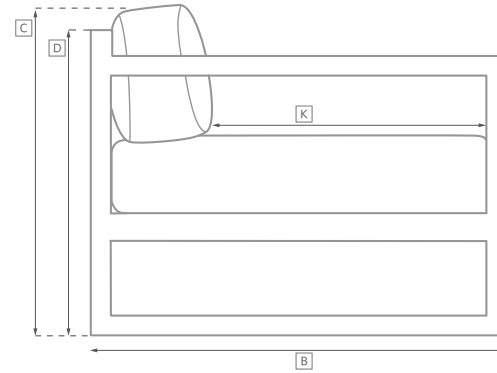

MESA ALUMINUM SEATING COLLECTION

All dimensions are given in inches. See the attached "Dimensions Diagram" sheet for more information on the keys used in this chart.

	OVERALL WIDTH A	OVERALL DEPTH B	OVERALL HEIGHT W/ CUSHION C	FRAME HEIGHT D	ARM HEIGHT E	ARM WIDTH F	FOOT HEIGHT G	SEAT HEIGHT W/ CUSHION H	SEAT HEIGHT (FLOOR TO FRAME) I	INSIDE SEAT WIDTH J	INSIDE SEAT DEPTH K	# OF BACK CUSHIONS	# OF SEAT CUSHIONS
72" SOFA	72	35½	30	28	22	1¾	8½	15	11	68¾	23	2	2
90" SOFA	90	35½	30	28	22	1¾	8½	15	11	86¾	23	2	2
LOUNGE CHAIR	31	35½	30	28	22	1¾	8½	15	11	27¾	23	1	1
CHAISE	31	83¾	34	31¾	17¾	1½	7¾	13	10	27¾	49½	1	1
DINING ARMCHAIR	22¾	22½	32	32	25¾	1½	NA	19½	17¾	20	16½	1	1

OUTDOOR SEATING DIMENSIONS DIAGRAM

See the "Dimensions Sheet" for the measurements that correspond with the letters below.

RH

OUTDOOR SEATING DIMENSIONS DIAGRAM

See the "Dimensions Sheet" for the measurements that correspond with the letters below.