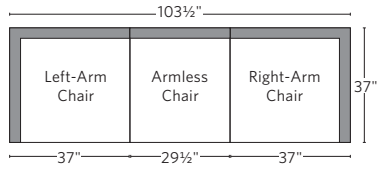

# MAYA TEAK SEATING COLLECTION

All dimensions are given in inches. See the attached "Dimensions Diagram" sheet for more information on the keys used in this chart.

	OVERALL WIDTH A	OVERALL DEPTH B	OVERALL HEIGHT W/ CUSHION C	FRAME HEIGHT D	ARM HEIGHT E	ARM WIDTH F	FOOT HEIGHT G	SEAT HEIGHT W/ CUSHION H	SEAT HEIGHT (FLOOR TO FRAME) I	INSIDE SEAT WIDTH J	INSIDE SEAT DEPTH K	# OF BACK CUSHIONS	# OF SEAT CUSHIONS	WEIGHT
62" SOFA	62½	37	26	25½	NA	NA	2¾	15	6¾	62½	29¾	2	1	115
93" SOFA	93	37	26	25½	NA	NA	2¾	15	6¾	93	29¾	3	1	163
CORNER CHAIR	37	37	26	25½	NA	NA	2¾	15	6¾	29½	29½	2	1	88
LOUNGE CHAIR	29½	37	26	25½	NA	NA	2¾	15	6¾	29½	29¾	1	1	68
SWIVEL LOUNGE CHAIR	29½	37	26	25½	NA	NA	2¾	15	6¾	29½	29¾	1	1	82
OTTOMAN	29½	29½	15	6¾	NA	NA	2¾	15	6¾	29½	29½	NA	1	49
CHAISE	78¾	29½	9¾	6¾	NA	NA	3	9¾	6¾	50½	29½	1	1	108
DOUBLE CHAISE	78¾	57¾	9¾	6¾	NA	NA	3	9¾	6¾	50½	29½	1	1	165

# OUTDOOR SEATING DIMENSIONS DIAGRAM

See the "Dimensions Sheet" for the measurements that correspond with the letters below.

RH

# OUTDOOR SEATING DIMENSIONS DIAGRAM

See the "Dimensions Sheet" for the measurements that correspond with the letters below.

RH

MODULAR SOFA

MODULAR L-SECTIONAL WITH CORNER CHAIR

MODULAR U-SOFA SECTIONAL WITH CORNER CHAIRS

MODULAR L-SECTIONAL WITH SQUARE SIDE TABLE  
 Available in left and right-arm configurations.

MODULAR U-SOFA SECTIONAL WITH SQUARE SIDE TABLES  
 Available in left and right-arm configurations.