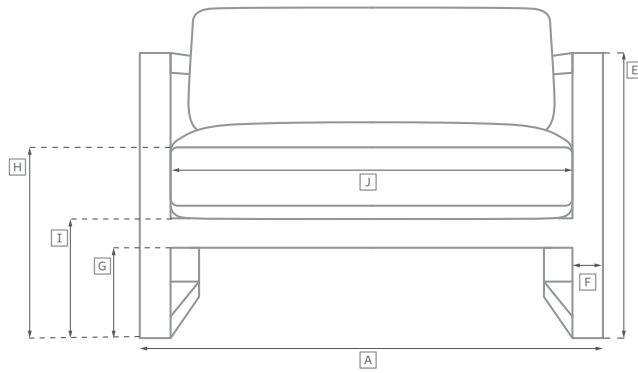

# MAYA TEAK SEATING COLLECTION

All dimensions are given in inches. See the attached "Dimensions Diagram" sheet for more information on the keys used in this chart.

	OVERALL WIDTH A	OVERALL DEPTH B	OVERALL HEIGHT W/ CUSHION C	FRAME HEIGHT D	ARM HEIGHT E	ARM WIDTH F	FOOT HEIGHT G	SEAT HEIGHT W/ CUSHION H	SEAT HEIGHT (FLOOR TO FRAME) I	INSIDE SEAT WIDTH J	INSIDE SEAT DEPTH K	# OF BACK CUSHIONS	# OF SEAT CUSHIONS	WEIGHT
62" SOFA	62½	37	26	25½	NA	NA	2¾	15	6¾	62½	29¾	2	1	115
93" SOFA	93	37	26	25½	NA	NA	2¾	15	6¾	93	29¾	3	1	163
CORNER CHAIR	37	37	26	25½	NA	NA	2¾	15	6¾	29½	29½	2	1	88
LOUNGE CHAIR	29½	37	26	25½	NA	NA	2¾	15	6¾	29½	29¾	1	1	68
SWIVEL LOUNGE CHAIR	29½	37	26	25½	NA	NA	2¾	15	6¾	29½	29¾	1	1	82
OTTOMAN	29½	29½	15	6¾	NA	NA	2¾	15	6¾	29½	29½	NA	1	49
CHAISE	78¾	29½	9¾	6¾	NA	NA	3	9¾	6¾	50½	29½	1	1	108
DOUBLE CHAISE	78¾	57¾	9¾	6¾	NA	NA	3	9¾	6¾	50½	29½	1	1	165

# OUTDOOR SEATING DIMENSIONS DIAGRAM

See the "Dimensions Sheet" for the measurements that correspond with the letters below.

RH

# OUTDOOR SEATING DIMENSIONS DIAGRAM

See the "Dimensions Sheet" for the measurements that correspond with the letters below.

RH

MODULAR SOFA

MODULAR L-SECTIONAL WITH CORNER CHAIR

MODULAR U-SOFA SECTIONAL WITH CORNER CHAIRS

MODULAR L-SECTIONAL WITH SQUARE SIDE TABLE  
 Available in left and right-arm configurations.

MODULAR U-SOFA SECTIONAL WITH SQUARE SIDE TABLES  
 Available in left and right-arm configurations.