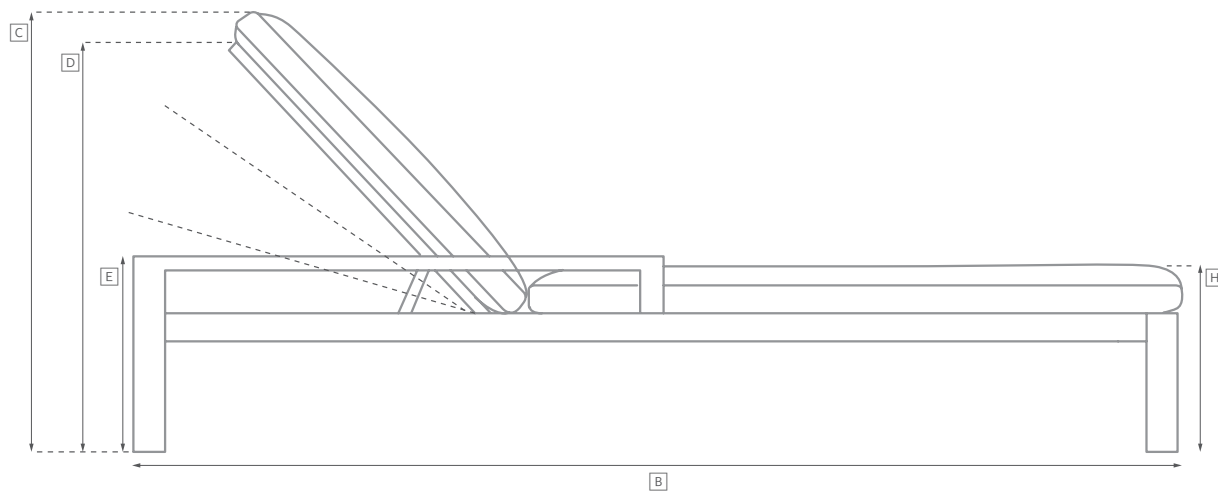

# MAYA TEAK SEATING COLLECTION

All dimensions are given in inches. See the attached "Dimensions Diagram" sheet for more information on the keys used in this chart.

	OVERALL WIDTH A	OVERALL DEPTH B	OVERALL HEIGHT W/ CUSHION C	FRAME HEIGHT D	ARM HEIGHT E	ARM WIDTH F	FOOT HEIGHT G	SEAT HEIGHT W/ CUSHION H	SEAT HEIGHT (FLOOR TO FRAME) I	INSIDE SEAT WIDTH J	INSIDE SEAT DEPTH K	# OF BACK CUSHIONS	# OF SEAT CUSHIONS	WEIGHT
62" SOFA	62½	37	26	25½	NA	NA	2¾	15	6¾	62½	29¾	2	1	115
93" SOFA	93	37	26	25½	NA	NA	2¾	15	6¾	93	29¾	3	1	163
CORNER CHAIR	37	37	26	25½	NA	NA	2¾	15	6¾	29½	29½	2	1	88
LOUNGE CHAIR	29½	37	26	25½	NA	NA	2¾	15	6¾	29½	29¾	1	1	68
SWIVEL LOUNGE CHAIR	29½	37	26	25½	NA	NA	2¾	15	6¾	29½	29¾	1	1	82
OTTOMAN	29½	29½	15	6¾	NA	NA	2¾	15	6¾	29½	29½	NA	1	49
CHAISE	78¾	29½	9¾	6¾	NA	NA	3	9¾	6¾	50½	29½	1	1	108
DOUBLE CHAISE	78¾	57¾	9¾	6¾	NA	NA	3	9¾	6¾	50½	29½	1	1	165

# OUTDOOR SEATING DIMENSIONS DIAGRAM

See the "Dimensions Sheet" for the measurements that correspond with the letters below.

RH

# OUTDOOR SEATING DIMENSIONS DIAGRAM

See the "Dimensions Sheet" for the measurements that correspond with the letters below.

RH

MODULAR SOFA

MODULAR L-SECTIONAL WITH CORNER CHAIR

MODULAR U-SOFA SECTIONAL WITH CORNER CHAIRS

MODULAR L-SECTIONAL WITH SQUARE SIDE TABLE  
 Available in left and right-arm configurations.

MODULAR U-SOFA SECTIONAL WITH SQUARE SIDE TABLES  
 Available in left and right-arm configurations.