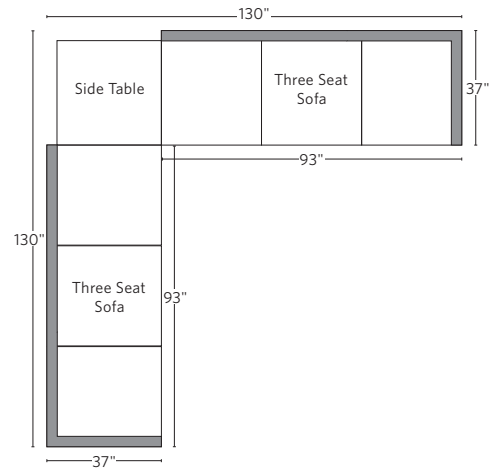

# MAYA TEAK SEATING COLLECTION

All dimensions are given in inches. See the attached "Dimensions Diagram" sheet for more information on the keys used in this chart.

	OVERALL WIDTH A	OVERALL DEPTH B	OVERALL HEIGHT W/ CUSHION C	FRAME HEIGHT D	ARM HEIGHT E	ARM WIDTH F	FOOT HEIGHT G	SEAT HEIGHT W/ CUSHION H	SEAT HEIGHT (FLOOR TO FRAME) I	INSIDE SEAT WIDTH J	INSIDE SEAT DEPTH K	# OF BACK CUSHIONS	# OF SEAT CUSHIONS	WEIGHT
62" SOFA	62½	37	26	25½	NA	NA	2¾	15	6¾	62½	29¾	2	1	115
93" SOFA	93	37	26	25½	NA	NA	2¾	15	6¾	93	29¾	3	1	163
CORNER CHAIR	37	37	26	25½	NA	NA	2¾	15	6¾	29½	29½	2	1	88
LOUNGE CHAIR	29½	37	26	25½	NA	NA	2¾	15	6¾	29½	29¾	1	1	68
SWIVEL LOUNGE CHAIR	29½	37	26	25½	NA	NA	2¾	15	6¾	29½	29¾	1	1	82
OTTOMAN	29½	29½	15	6¾	NA	NA	2¾	15	6¾	29½	29½	NA	1	49
CHAISE	78¾	29½	9¾	6¾	NA	NA	3	9¾	6¾	50½	29½	1	1	108
DOUBLE CHAISE	78¾	57¾	9¾	6¾	NA	NA	3	9¾	6¾	50½	29½	1	1	165

# OUTDOOR SEATING DIMENSIONS DIAGRAM

See the "Dimensions Sheet" for the measurements that correspond with the letters below.

RH

# OUTDOOR SEATING DIMENSIONS DIAGRAM

See the "Dimensions Sheet" for the measurements that correspond with the letters below.

RH

MODULAR SOFA

MODULAR L-SECTIONAL WITH CORNER CHAIR

MODULAR U-SOFA SECTIONAL WITH CORNER CHAIRS

MODULAR L-SECTIONAL WITH SQUARE SIDE TABLE  
 Available in left and right-arm configurations.

MODULAR U-SOFA SECTIONAL WITH SQUARE SIDE TABLES  
 Available in left and right-arm configurations.