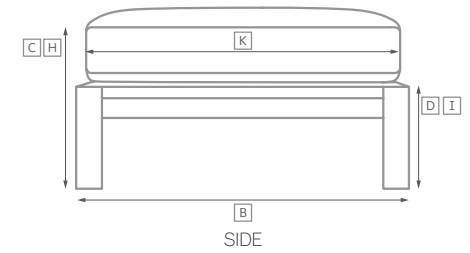

# MAYA TEAK SEATING COLLECTION

All dimensions are given in inches. See the attached "Dimensions Diagram" sheet for more information on the keys used in this chart.

	OVERALL WIDTH A	OVERALL DEPTH B	OVERALL HEIGHT W/ CUSHION C	FRAME HEIGHT D	ARM HEIGHT E	ARM WIDTH F	FOOT HEIGHT G	SEAT HEIGHT W/ CUSHION H	SEAT HEIGHT (FLOOR TO FRAME) I	INSIDE SEAT WIDTH J	INSIDE SEAT DEPTH K	# OF BACK CUSHIONS	# OF SEAT CUSHIONS	WEIGHT
62" SOFA	62½	37	26	25½	NA	NA	2¾	15	6¾	62½	29¾	2	1	115
93" SOFA	93	37	26	25½	NA	NA	2¾	15	6¾	93	29¾	3	1	163
CORNER CHAIR	37	37	26	25½	NA	NA	2¾	15	6¾	29½	29½	2	1	88
LOUNGE CHAIR	29½	37	26	25½	NA	NA	2¾	15	6¾	29½	29¾	1	1	68
SWIVEL LOUNGE CHAIR	29½	37	26	25½	NA	NA	2¾	15	6¾	29½	29¾	1	1	82
OTTOMAN	29½	29½	15	6¾	NA	NA	2¾	15	6¾	29½	29½	NA	1	49
CHAISE	78¾	29½	9¾	6¾	NA	NA	3	9¾	6¾	50½	29½	1	1	108
DOUBLE CHAISE	78¾	57¾	9¾	6¾	NA	NA	3	9¾	6¾	50½	29½	1	1	165

# OUTDOOR SEATING DIMENSIONS DIAGRAM

See the "Dimensions Sheet" for the measurements that correspond with the letters below.

RH

# OUTDOOR SEATING DIMENSIONS DIAGRAM

See the "Dimensions Sheet" for the measurements that correspond with the letters below.

RH

MODULAR SOFA

MODULAR L-SECTIONAL WITH CORNER CHAIR

MODULAR U-SOFA SECTIONAL WITH CORNER CHAIRS

MODULAR L-SECTIONAL WITH SQUARE SIDE TABLE  
 Available in left and right-arm configurations.

MODULAR U-SOFA SECTIONAL WITH SQUARE SIDE TABLES  
 Available in left and right-arm configurations.