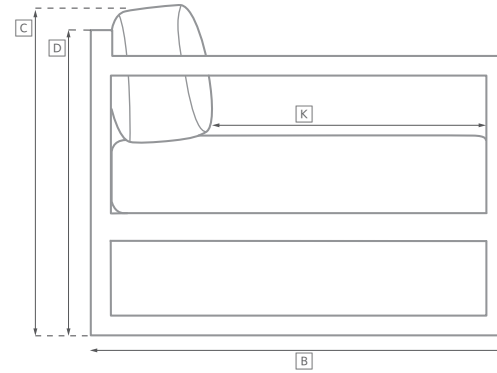

# MAYA TEAK SEATING COLLECTION

All dimensions are given in inches. See the attached "Dimensions Diagram" sheet for more information on the keys used in this chart.

	OVERALL WIDTH A	OVERALL DEPTH B	OVERALL HEIGHT W/ CUSHION C	FRAME HEIGHT D	ARM HEIGHT E	ARM WIDTH F	FOOT HEIGHT G	SEAT HEIGHT W/ CUSHION H	SEAT HEIGHT (FLOOR TO FRAME) I	INSIDE SEAT WIDTH J	INSIDE SEAT DEPTH K	# OF BACK CUSHIONS	# OF SEAT CUSHIONS	WEIGHT
62" SOFA	62½	37	26	25½	NA	NA	2¾	15	6¾	62½	29¾	2	1	115
93" SOFA	93	37	26	25½	NA	NA	2¾	15	6¾	93	29¾	3	1	163
CORNER CHAIR	37	37	26	25½	NA	NA	2¾	15	6¾	29½	29½	2	1	88
LOUNGE CHAIR	29½	37	26	25½	NA	NA	2¾	15	6¾	29½	29¾	1	1	68
SWIVEL LOUNGE CHAIR	29½	37	26	25½	NA	NA	2¾	15	6¾	29½	29¾	1	1	82
OTTOMAN	29½	29½	15	6¾	NA	NA	2¾	15	6¾	29½	29½	NA	1	49
CHAISE	78¾	29½	9¾	6¾	NA	NA	3	9¾	6¾	50½	29½	1	1	108
DOUBLE CHAISE	78¾	57¾	9¾	6¾	NA	NA	3	9¾	6¾	50½	29½	1	1	165

# OUTDOOR SEATING DIMENSIONS DIAGRAM

See the "Dimensions Sheet" for the measurements that correspond with the letters below.

RH

# OUTDOOR SEATING DIMENSIONS DIAGRAM

See the "Dimensions Sheet" for the measurements that correspond with the letters below.

RH

MODULAR SOFA

MODULAR L-SECTIONAL WITH CORNER CHAIR

MODULAR U-SOFA SECTIONAL WITH CORNER CHAIRS

MODULAR L-SECTIONAL WITH SQUARE SIDE TABLE  
 Available in left and right-arm configurations.

MODULAR U-SOFA SECTIONAL WITH SQUARE SIDE TABLES  
 Available in left and right-arm configurations.