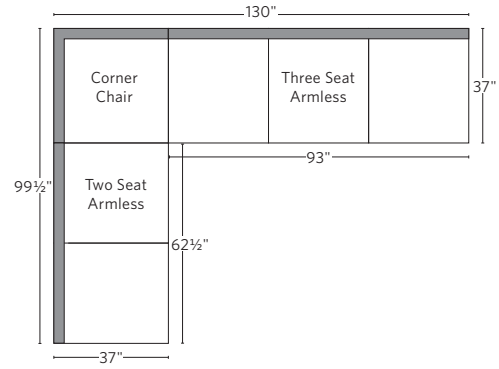

# MAYA TEAK SEATING COLLECTION

All dimensions are given in inches. See the attached "Dimensions Diagram" sheet for more information on the keys used in this chart.

	OVERALL WIDTH A	OVERALL DEPTH B	OVERALL HEIGHT W/ CUSHION C	FRAME HEIGHT D	ARM HEIGHT E	ARM WIDTH F	FOOT HEIGHT G	SEAT HEIGHT W/ CUSHION H	SEAT HEIGHT (FLOOR TO FRAME) I	INSIDE SEAT WIDTH J	INSIDE SEAT DEPTH K	# OF BACK CUSHIONS	# OF SEAT CUSHIONS	WEIGHT
62" SOFA	62½	37	26	25½	NA	NA	2¾	15	6¾	62½	29¾	2	1	115
93" SOFA	93	37	26	25½	NA	NA	2¾	15	6¾	93	29¾	3	1	163
CORNER CHAIR	37	37	26	25½	NA	NA	2¾	15	6¾	29½	29½	2	1	88
LOUNGE CHAIR	29½	37	26	25½	NA	NA	2¾	15	6¾	29½	29¾	1	1	68
SWIVEL LOUNGE CHAIR	29½	37	26	25½	NA	NA	2¾	15	6¾	29½	29¾	1	1	82
OTTOMAN	29½	29½	15	6¾	NA	NA	2¾	15	6¾	29½	29½	NA	1	49
CHAISE	78¾	29½	9¾	6¾	NA	NA	3	9¾	6¾	50½	29½	1	1	108
DOUBLE CHAISE	78¾	57¾	9¾	6¾	NA	NA	3	9¾	6¾	50½	29½	1	1	165

# OUTDOOR SEATING DIMENSIONS DIAGRAM

See the "Dimensions Sheet" for the measurements that correspond with the letters below.

RH

# OUTDOOR SEATING DIMENSIONS DIAGRAM

See the "Dimensions Sheet" for the measurements that correspond with the letters below.

RH

MODULAR SOFA

MODULAR L-SECTIONAL WITH CORNER CHAIR

MODULAR U-SOFA SECTIONAL WITH CORNER CHAIRS

MODULAR L-SECTIONAL WITH SQUARE SIDE TABLE  
 Available in left and right-arm configurations.

MODULAR U-SOFA SECTIONAL WITH SQUARE SIDE TABLES  
 Available in left and right-arm configurations.