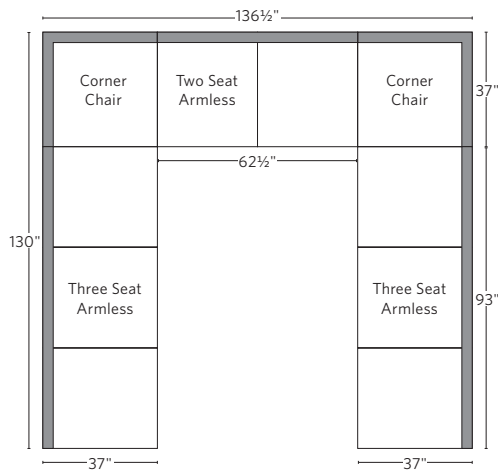

# MAYA TEAK SEATING COLLECTION

All dimensions are given in inches. See the attached "Dimensions Diagram" sheet for more information on the keys used in this chart.

	OVERALL WIDTH A	OVERALL DEPTH B	OVERALL HEIGHT W/ CUSHION C	FRAME HEIGHT D	ARM HEIGHT E	ARM WIDTH F	FOOT HEIGHT G	SEAT HEIGHT W/ CUSHION H	SEAT HEIGHT (FLOOR TO FRAME) I	INSIDE SEAT WIDTH J	INSIDE SEAT DEPTH K	# OF BACK CUSHIONS	# OF SEAT CUSHIONS	WEIGHT
62" SOFA	62½	37	26	25½	NA	NA	2¾	15	6¾	62½	29¾	2	1	115
93" SOFA	93	37	26	25½	NA	NA	2¾	15	6¾	93	29¾	3	1	163
CORNER CHAIR	37	37	26	25½	NA	NA	2¾	15	6¾	29½	29½	2	1	88
LOUNGE CHAIR	29½	37	26	25½	NA	NA	2¾	15	6¾	29½	29¾	1	1	68
SWIVEL LOUNGE CHAIR	29½	37	26	25½	NA	NA	2¾	15	6¾	29½	29¾	1	1	82
OTTOMAN	29½	29½	15	6¾	NA	NA	2¾	15	6¾	29½	29½	NA	1	49
CHAISE	78¾	29½	9¾	6¾	NA	NA	3	9¾	6¾	50½	29½	1	1	108
DOUBLE CHAISE	78¾	57¾	9¾	6¾	NA	NA	3	9¾	6¾	50½	29½	1	1	165

# OUTDOOR SEATING DIMENSIONS DIAGRAM

See the "Dimensions Sheet" for the measurements that correspond with the letters below.

RH

# OUTDOOR SEATING DIMENSIONS DIAGRAM

See the "Dimensions Sheet" for the measurements that correspond with the letters below.

RH

MODULAR SOFA

MODULAR L-SECTIONAL WITH CORNER CHAIR

MODULAR U-SOFA SECTIONAL WITH CORNER CHAIRS

MODULAR L-SECTIONAL WITH SQUARE SIDE TABLE  
 Available in left and right-arm configurations.

MODULAR U-SOFA SECTIONAL WITH SQUARE SIDE TABLES  
 Available in left and right-arm configurations.