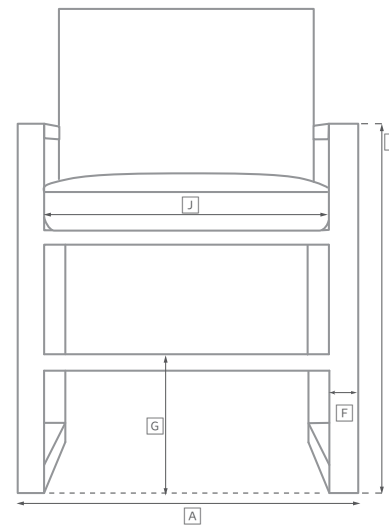

# MAYA TEAK SEATING COLLECTION

All dimensions are given in inches. See the attached "Dimensions Diagram" sheet for more information on the keys used in this chart.

	OVERALL WIDTH A	OVERALL DEPTH B	OVERALL HEIGHT W/ CUSHION C	FRAME HEIGHT D	ARM HEIGHT E	ARM WIDTH F	FOOT HEIGHT G	SEAT HEIGHT W/ CUSHION H	SEAT HEIGHT (FLOOR TO FRAME) I	INSIDE SEAT WIDTH J	INSIDE SEAT DEPTH K	# OF BACK CUSHIONS	# OF SEAT CUSHIONS	WEIGHT
62" SOFA	62½	37	26	25½	NA	NA	2¾	15	6¾	62½	29¾	2	1	115
93" SOFA	93	37	26	25½	NA	NA	2¾	15	6¾	93	29¾	3	1	163
CORNER CHAIR	37	37	26	25½	NA	NA	2¾	15	6¾	29½	29½	2	1	88
LOUNGE CHAIR	29½	37	26	25½	NA	NA	2¾	15	6¾	29½	29¾	1	1	68
SWIVEL LOUNGE CHAIR	29½	37	26	25½	NA	NA	2¾	15	6¾	29½	29¾	1	1	82
OTTOMAN	29½	29½	15	6¾	NA	NA	2¾	15	6¾	29½	29½	NA	1	49
CHAISE	78¾	29½	9¾	6¾	NA	NA	3	9¾	6¾	50½	29½	1	1	108
DOUBLE CHAISE	78¾	57¾	9¾	6¾	NA	NA	3	9¾	6¾	50½	29½	1	1	165

# OUTDOOR SEATING DIMENSIONS DIAGRAM

See the "Dimensions Sheet" for the measurements that correspond with the letters below.

RH

# OUTDOOR SEATING DIMENSIONS DIAGRAM

See the "Dimensions Sheet" for the measurements that correspond with the letters below.

RH

MODULAR SOFA

MODULAR L-SECTIONAL WITH CORNER CHAIR

MODULAR U-SOFA SECTIONAL WITH CORNER CHAIRS

MODULAR L-SECTIONAL WITH SQUARE SIDE TABLE  
 Available in left and right-arm configurations.

MODULAR U-SOFA SECTIONAL WITH SQUARE SIDE TABLES  
 Available in left and right-arm configurations.