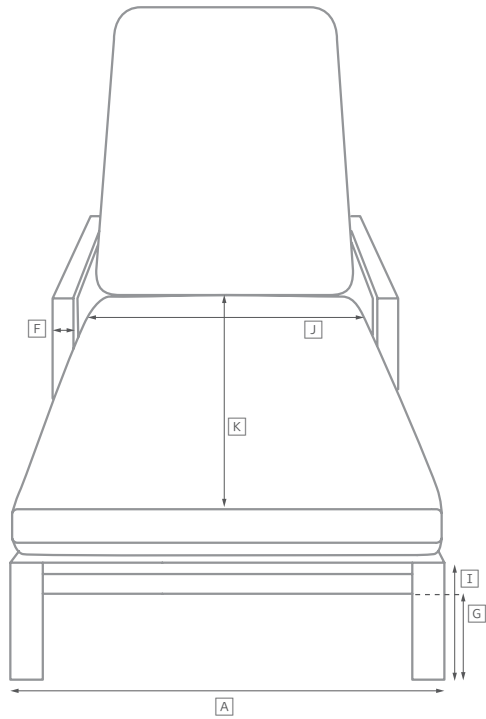

# MAYA TEAK SEATING COLLECTION

All dimensions are given in inches. See the attached "Dimensions Diagram" sheet for more information on the keys used in this chart.

	OVERALL WIDTH A	OVERALL DEPTH B	OVERALL HEIGHT W/ CUSHION C	FRAME HEIGHT D	ARM HEIGHT E	ARM WIDTH F	FOOT HEIGHT G	SEAT HEIGHT W/ CUSHION H	SEAT HEIGHT (FLOOR TO FRAME) I	INSIDE SEAT WIDTH J	INSIDE SEAT DEPTH K	# OF BACK CUSHIONS	# OF SEAT CUSHIONS	WEIGHT
62" SOFA	62½	37	26	25½	NA	NA	2¾	15	6¾	62½	29¾	2	1	115
93" SOFA	93	37	26	25½	NA	NA	2¾	15	6¾	93	29¾	3	1	163
CORNER CHAIR	37	37	26	25½	NA	NA	2¾	15	6¾	29½	29½	2	1	88
LOUNGE CHAIR	29½	37	26	25½	NA	NA	2¾	15	6¾	29½	29¾	1	1	68
SWIVEL LOUNGE CHAIR	29½	37	26	25½	NA	NA	2¾	15	6¾	29½	29¾	1	1	82
OTTOMAN	29½	29½	15	6¾	NA	NA	2¾	15	6¾	29½	29½	NA	1	49
CHAISE	78¾	29½	9¾	6¾	NA	NA	3	9¾	6¾	50½	29½	1	1	108
DOUBLE CHAISE	78¾	57¾	9¾	6¾	NA	NA	3	9¾	6¾	50½	29½	1	1	165

# OUTDOOR SEATING DIMENSIONS DIAGRAM

See the "Dimensions Sheet" for the measurements that correspond with the letters below.

RH

# OUTDOOR SEATING DIMENSIONS DIAGRAM

See the "Dimensions Sheet" for the measurements that correspond with the letters below.

RH

MODULAR SOFA

MODULAR L-SECTIONAL WITH CORNER CHAIR

MODULAR U-SOFA SECTIONAL WITH CORNER CHAIRS

MODULAR L-SECTIONAL WITH SQUARE SIDE TABLE  
 Available in left and right-arm configurations.

MODULAR U-SOFA SECTIONAL WITH SQUARE SIDE TABLES  
 Available in left and right-arm configurations.