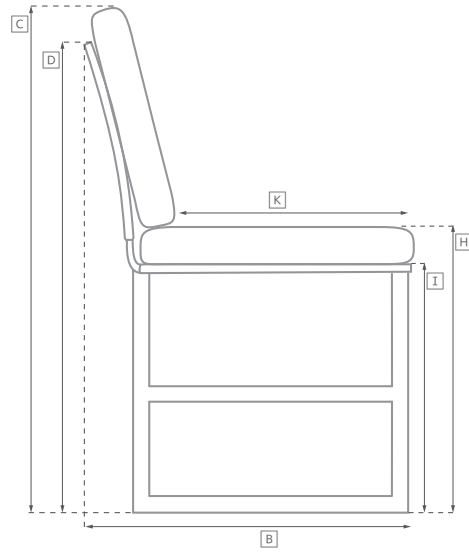

# MAYA TEAK SEATING COLLECTION

All dimensions are given in inches. See the attached "Dimensions Diagram" sheet for more information on the keys used in this chart.

	OVERALL WIDTH A	OVERALL DEPTH B	OVERALL HEIGHT W/ CUSHION C	FRAME HEIGHT D	ARM HEIGHT E	ARM WIDTH F	FOOT HEIGHT G	SEAT HEIGHT W/ CUSHION H	SEAT HEIGHT (FLOOR TO FRAME) I	INSIDE SEAT WIDTH J	INSIDE SEAT DEPTH K	# OF BACK CUSHIONS	# OF SEAT CUSHIONS	WEIGHT
62" SOFA	62½	37	26	25½	NA	NA	2¾	15	6¾	62½	29¾	2	1	115
93" SOFA	93	37	26	25½	NA	NA	2¾	15	6¾	93	29¾	3	1	163
CORNER CHAIR	37	37	26	25½	NA	NA	2¾	15	6¾	29½	29½	2	1	88
LOUNGE CHAIR	29½	37	26	25½	NA	NA	2¾	15	6¾	29½	29¾	1	1	68
SWIVEL LOUNGE CHAIR	29½	37	26	25½	NA	NA	2¾	15	6¾	29½	29¾	1	1	82
OTTOMAN	29½	29½	15	6¾	NA	NA	2¾	15	6¾	29½	29½	NA	1	49
CHAISE	78¾	29½	9¾	6¾	NA	NA	3	9¾	6¾	50½	29½	1	1	108
DOUBLE CHAISE	78¾	57¾	9¾	6¾	NA	NA	3	9¾	6¾	50½	29½	1	1	165

# OUTDOOR SEATING DIMENSIONS DIAGRAM

See the "Dimensions Sheet" for the measurements that correspond with the letters below.

RH

# OUTDOOR SEATING DIMENSIONS DIAGRAM

See the "Dimensions Sheet" for the measurements that correspond with the letters below.

RH

MODULAR SOFA

MODULAR L-SECTIONAL WITH CORNER CHAIR

MODULAR U-SOFA SECTIONAL WITH CORNER CHAIRS

MODULAR L-SECTIONAL WITH SQUARE SIDE TABLE  
 Available in left and right-arm configurations.

MODULAR U-SOFA SECTIONAL WITH SQUARE SIDE TABLES  
 Available in left and right-arm configurations.