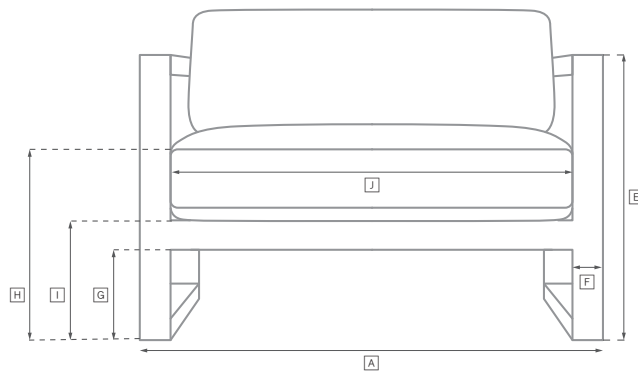

MAYA ALUMINUM SEATING COLLECTION

All dimensions are given in inches. See the attached "Dimensions Diagram" sheet for more information on the keys used in this chart.

	OVERALL WIDTH A	OVERALL DEPTH B	OVERALL HEIGHT W/ CUSHION C	FRAME HEIGHT D	ARM HEIGHT E	ARM WIDTH F	FOOT HEIGHT G	SEAT HEIGHT W/ CUSHION H	SEAT HEIGHT (FLOOR TO FRAME) I	INSIDE SEAT WIDTH J	INSIDE SEAT DEPTH K	NUMBER OF BACK CUSHIONS	NUMBER OF SEAT CUSHIONS	WEIGHT
63" SOFA	62½	37	26	25½	-	-	2¾	15	6¾	62½	29¾	2	1	72
93" SOFA	93	37	26	25½	-	-	2¾	15	6¾	93	29¾	3	1	101
LOUNGE CHAIR	29½	37	26	25½	-	-	2¾	15	6¾	29½	29¾	1	1	39
SWIVEL LOUNGE CHAIR	29½	37	26	25½	-	-	2¾	15	6¾	29½	29¾	1	1	55
CORNER CHAIR	37	37	26	25½	-	-	2¾	15	6¾	29½	29½	2	1	54
OTTOMAN	29½	29½	15	6¾	-	-	2¾	15	6¾	29½	29½	-	1	26
CHAISE	78¾	29½	9¾	6¾	-	-	3	9¾	6¾	50½	29½	1	1	67
DOUBLE CHAISE	78¾	57¾	9¾	6¾	-	-	3	9¾	6¾	50½	29½	1	1	127

OUTDOOR SEATING DIMENSIONS DIAGRAM

See the "Dimensions Sheet" for the measurements that correspond with the letters below.

RH

OUTDOOR SEATING DIMENSIONS DIAGRAM

See the "Dimensions Sheet" for the measurements that correspond with the letters below.