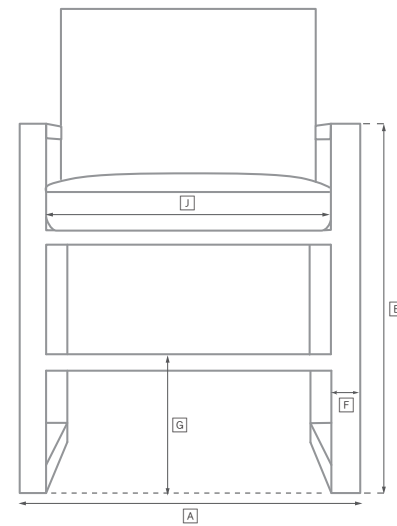

MAYA ALUMINUM SEATING COLLECTION

All dimensions are given in inches. See the attached "Dimensions Diagram" sheet for more information on the keys used in this chart.

	OVERALL WIDTH A	OVERALL DEPTH B	OVERALL HEIGHT W/ CUSHION C	FRAME HEIGHT D	ARM HEIGHT E	ARM WIDTH F	FOOT HEIGHT G	SEAT HEIGHT W/ CUSHION H	SEAT HEIGHT (FLOOR TO FRAME) I	INSIDE SEAT WIDTH J	INSIDE SEAT DEPTH K	NUMBER OF BACK CUSHIONS	NUMBER OF SEAT CUSHIONS	WEIGHT
63" SOFA	62½	37	26	25½	-	-	2¾	15	6¾	62½	29¾	2	1	72
93" SOFA	93	37	26	25½	-	-	2¾	15	6¾	93	29¾	3	1	101
LOUNGE CHAIR	29½	37	26	25½	-	-	2¾	15	6¾	29½	29¾	1	1	39
SWIVEL LOUNGE CHAIR	29½	37	26	25½	-	-	2¾	15	6¾	29½	29¾	1	1	55
CORNER CHAIR	37	37	26	25½	-	-	2¾	15	6¾	29½	29½	2	1	54
OTTOMAN	29½	29½	15	6¾	-	-	2¾	15	6¾	29½	29½	-	1	26
CHAISE	78¾	29½	9¾	6¾	-	-	3	9¾	6¾	50½	29½	1	1	67
DOUBLE CHAISE	78¾	57¾	9¾	6¾	-	-	3	9¾	6¾	50½	29½	1	1	127

OUTDOOR SEATING DIMENSIONS DIAGRAM

See the "Dimensions Sheet" for the measurements that correspond with the letters below.

RH

OUTDOOR SEATING DIMENSIONS DIAGRAM

See the "Dimensions Sheet" for the measurements that correspond with the letters below.