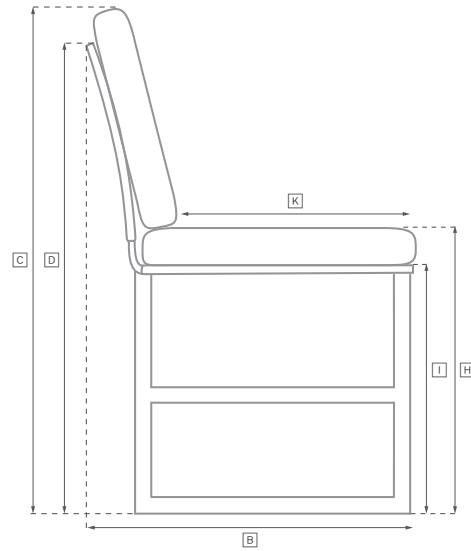

MAYA ALUMINUM SEATING COLLECTION

All dimensions are given in inches. See the attached "Dimensions Diagram" sheet for more information on the keys used in this chart.

	OVERALL WIDTH A	OVERALL DEPTH B	OVERALL HEIGHT W/ CUSHION C	FRAME HEIGHT D	ARM HEIGHT E	ARM WIDTH F	FOOT HEIGHT G	SEAT HEIGHT W/ CUSHION H	SEAT HEIGHT (FLOOR TO FRAME) I	INSIDE SEAT WIDTH J	INSIDE SEAT DEPTH K	NUMBER OF BACK CUSHIONS	NUMBER OF SEAT CUSHIONS	WEIGHT
63" SOFA	62½	37	26	25½	-	-	2¾	15	6¾	62½	29¾	2	1	72
93" SOFA	93	37	26	25½	-	-	2¾	15	6¾	93	29¾	3	1	101
LOUNGE CHAIR	29½	37	26	25½	-	-	2¾	15	6¾	29½	29¾	1	1	39
SWIVEL LOUNGE CHAIR	29½	37	26	25½	-	-	2¾	15	6¾	29½	29¾	1	1	55
CORNER CHAIR	37	37	26	25½	-	-	2¾	15	6¾	29½	29½	2	1	54
OTTOMAN	29½	29½	15	6¾	-	-	2¾	15	6¾	29½	29½	-	1	26
CHAISE	78¾	29½	9¾	6¾	-	-	3	9¾	6¾	50½	29½	1	1	67
DOUBLE CHAISE	78¾	57¾	9¾	6¾	-	-	3	9¾	6¾	50½	29½	1	1	127

OUTDOOR SEATING DIMENSIONS DIAGRAM

See the "Dimensions Sheet" for the measurements that correspond with the letters below.

RH

OUTDOOR SEATING DIMENSIONS DIAGRAM

See the "Dimensions Sheet" for the measurements that correspond with the letters below.