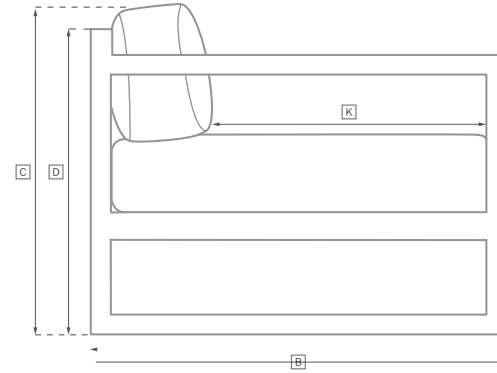

MAYA ALUMINUM SEATING COLLECTION

All dimensions are given in inches. See the attached "Dimensions Diagram" sheet for more information on the keys used in this chart.

	OVERALL WIDTH A	OVERALL DEPTH B	OVERALL HEIGHT W/ CUSHION C	FRAME HEIGHT D	ARM HEIGHT E	ARM WIDTH F	FOOT HEIGHT G	SEAT HEIGHT W/ CUSHION H	SEAT HEIGHT (FLOOR TO FRAME) I	INSIDE SEAT WIDTH J	INSIDE SEAT DEPTH K	NUMBER OF BACK CUSHIONS	NUMBER OF SEAT CUSHIONS	WEIGHT
63" SOFA	62½	37	26	25½	-	-	2¾	15	6¾	62½	29¾	2	1	72
93" SOFA	93	37	26	25½	-	-	2¾	15	6¾	93	29¾	3	1	101
LOUNGE CHAIR	29½	37	26	25½	-	-	2¾	15	6¾	29½	29¾	1	1	39
SWIVEL LOUNGE CHAIR	29½	37	26	25½	-	-	2¾	15	6¾	29½	29¾	1	1	55
CORNER CHAIR	37	37	26	25½	-	-	2¾	15	6¾	29½	29½	2	1	54
OTTOMAN	29½	29½	15	6¾	-	-	2¾	15	6¾	29½	29½	-	1	26
CHAISE	78¾	29½	9¾	6¾	-	-	3	9¾	6¾	50½	29½	1	1	67
DOUBLE CHAISE	78¾	57¾	9¾	6¾	-	-	3	9¾	6¾	50½	29½	1	1	127

OUTDOOR SEATING DIMENSIONS DIAGRAM

See the "Dimensions Sheet" for the measurements that correspond with the letters below.

RH

OUTDOOR SEATING DIMENSIONS DIAGRAM

See the "Dimensions Sheet" for the measurements that correspond with the letters below.