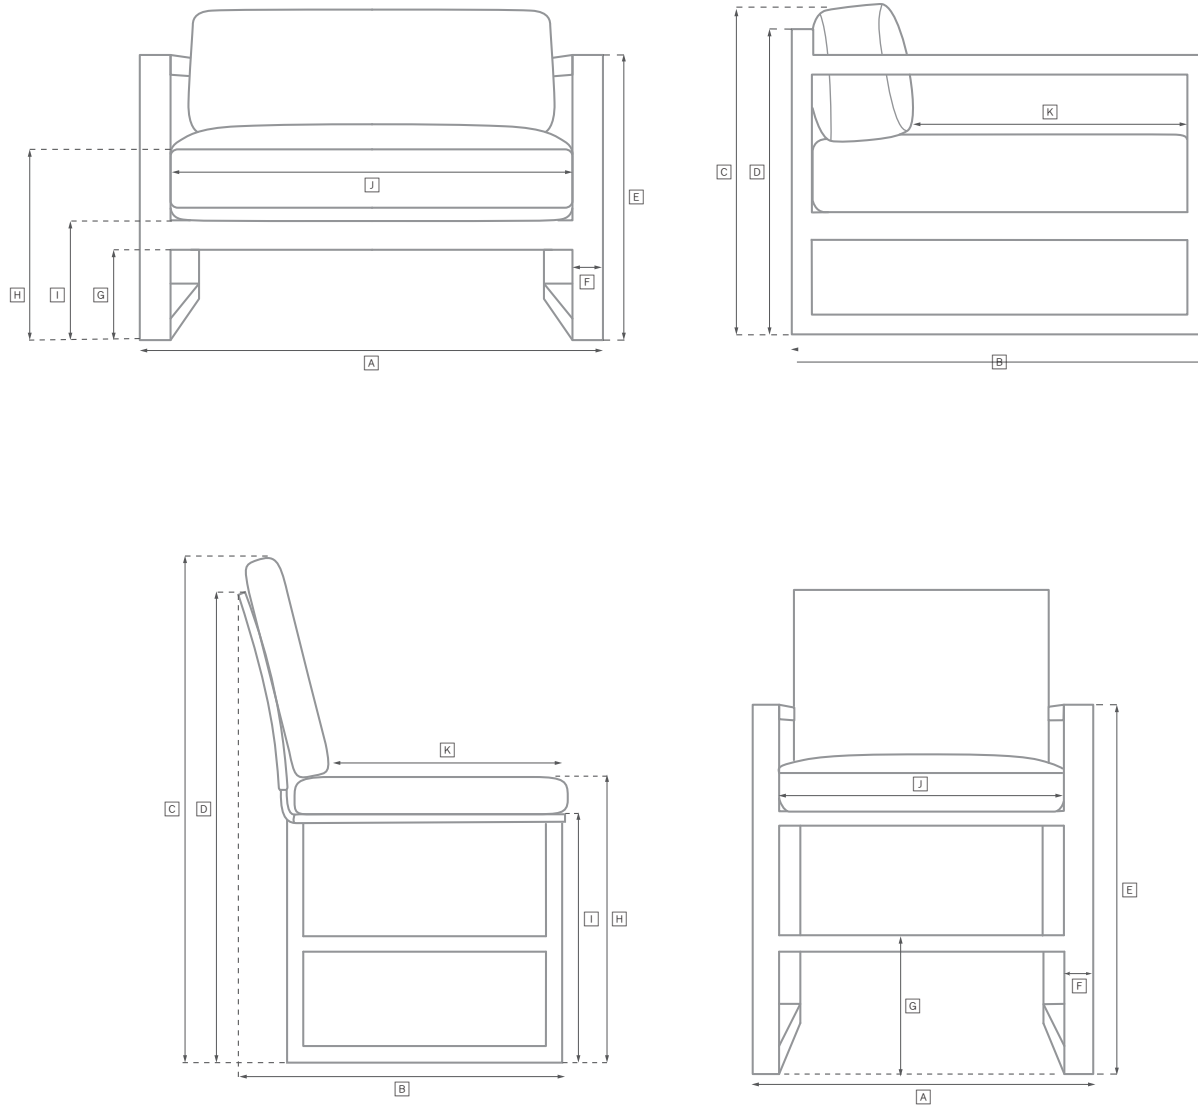

OUTDOOR SEATING DIMENSIONS DIAGRAM

See the "Dimensions Sheet" for the measurements that correspond with the letters below.

RH