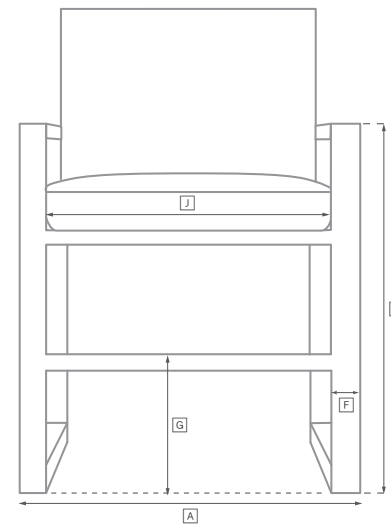

OUTDOOR SEATING DIMENSIONS DIAGRAM

See the "Dimensions Sheet" for the measurements that correspond with the letters below.

RH