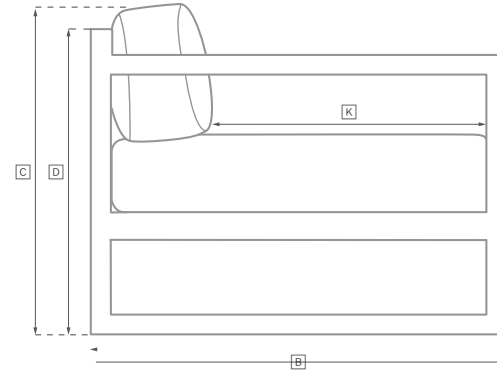

MATIRA ALUMINUM SEATING COLLECTION

All dimensions are given in inches. See the attached "Dimensions Diagram" sheet for more information on the keys used in this chart.

	OVERALL WIDTH A	OVERALL DEPTH B	OVERALL HEIGHT W/ CUSHION C	FRAME HEIGHT D	ARM HEIGHT E	ARM WIDTH F	FOOT HEIGHT G	SEAT HEIGHT W/ CUSHION H	SEAT HEIGHT (FLOOR TO FRAME) I	INSIDE SEAT WIDTH J	INSIDE SEAT DEPTH K	NUMBER OF BACK CUSHIONS	NUMBER OF SEAT CUSHIONS	WEIGHT
LEFT-ARM CHAISE	67	32¼	31¾	25	25	1½	-	17	8	59¼	31	1	1	-
RIGHT-ARM CHAISE	67	32¼	31¾	25	25	1½	-	17	8	59¼	31	1	1	-
ARMLESS SOFA	98½	32¼	31¾	25	-	-	-	17	8	98½	22½	3	1	-
CORNER CHAIR	32¼	32¼	31¾	25	25	1½	-	17	8	23	23	2	1	-

OUTDOOR SEATING DIMENSIONS DIAGRAM

See the "Dimensions Sheet" for the measurements that correspond with the letters below.

RH

OUTDOOR SEATING DIMENSIONS DIAGRAM

See the "Dimensions Sheet" for the measurements that correspond with the letters below.