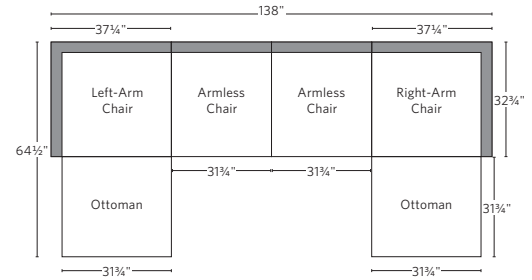

MARBELLA ALUMINUM MODULAR SEATING COLLECTION

All dimensions are given in inches. See the attached "Dimensions Diagram" sheet for more information on the keys used in this chart.

	OVERALL WIDTH A	OVERALL DEPTH B	OVERALL HEIGHT W/ CUSHION C	FRAME HEIGHT D	ARM HEIGHT E	ARM WIDTH F	FOOT HEIGHT G	SEAT HEIGHT W/ CUSHION H	SEAT HEIGHT (FLOOR TO FRAME) I	INSIDE SEAT WIDTH J	INSIDE SEAT DEPTH K	# OF BACK CUSHIONS	# OF SEAT CUSHIONS
CLASSIC OTTOMAN	31¾	31¾	13	8	-	-	-	13	8	31¾	31¾	0	1
LUXE OTTOMAN	34	34	14	9	-	-	-	14	9	34	34	0	1
CLASSIC ARMLESS CHAIR	31¾	32¾	25	24½	-	-	-	13	8	31¾	27¾	1	1
LUXE ARMLESS CHAIR	34	35	27	26¾	-	-	-	14	9	34	29½	1	1
CLASSIC CORNER CHAIR	32¾	32¾	25	24½	-	-	-	13	8	27¾	27¾	2	1
LUXE CORNER CHAIR	35	35	27	26¾	-	-	-	14	9	29½	29½	2	1
CLASSIC LEFT-ARM CHAIR	37¾	32¾	25	24½	18	5½	-	13	8	31¾	27¾	1	1
LUXE LEFT-ARM CHAIR	39½	35	27	26¾	19½	5½	-	14	9	34	29½	1	1
CLASSIC RIGHT-ARM CHAIR	37¾	32¾	25	24½	18	5½	-	13	8	31¾	27¾	1	1
LUXE RIGHT-ARM CHAIR	39½	35	27	26¾	19½	5½	-	14	9	34	29½	1	1

OUTDOOR DIMENSIONS DIAGRAM

See the "Dimensions Sheet" for the measurements that correspond with the letters below.

RH

OUTDOOR DIMENSIONS DIAGRAM

See the "Dimensions Sheet" for the measurements that correspond with the letters below.

RH

MODULAR SOFA

MODULAR SOFA CHAISE

Available in left and right-arm configurations.

MODULAR L-SECTIONAL

Available in left and right-arm configurations.

MODULAR U-CHAISE SECTIONAL

MODULAR U-SOFA SECTIONAL