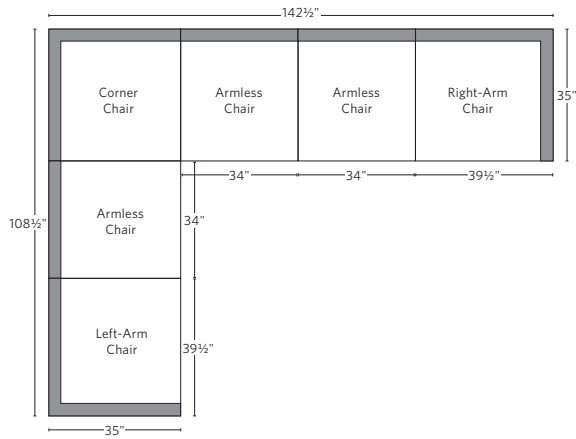

MARBELLA ALUMINUM MODULAR SEATING COLLECTION

All dimensions are given in inches. See the attached "Dimensions Diagram" sheet for more information on the keys used in this chart.

	OVERALL WIDTH A	OVERALL DEPTH B	OVERALL HEIGHT W/ CUSHION C	FRAME HEIGHT D	ARM HEIGHT E	ARM WIDTH F	FOOT HEIGHT G	SEAT HEIGHT W/ CUSHION H	SEAT HEIGHT (FLOOR TO FRAME) I	INSIDE SEAT WIDTH J	INSIDE SEAT DEPTH K	# OF BACK CUSHIONS	# OF SEAT CUSHIONS
CLASSIC OTTOMAN	31¾	31¾	13	8	-	-	-	13	8	31¾	31¾	0	1
LUXE OTTOMAN	34	34	14	9	-	-	-	14	9	34	34	0	1
CLASSIC ARMLESS CHAIR	31¾	32¾	25	24½	-	-	-	13	8	31¾	27¾	1	1
LUXE ARMLESS CHAIR	34	35	27	26¾	-	-	-	14	9	34	29½	1	1
CLASSIC CORNER CHAIR	32¾	32¾	25	24½	-	-	-	13	8	27¾	27¾	2	1
LUXE CORNER CHAIR	35	35	27	26¾	-	-	-	14	9	29½	29½	2	1
CLASSIC LEFT-ARM CHAIR	37¾	32¾	25	24½	18	5½	-	13	8	31¾	27¾	1	1
LUXE LEFT-ARM CHAIR	39½	35	27	26¾	19½	5½	-	14	9	34	29½	1	1
CLASSIC RIGHT-ARM CHAIR	37¾	32¾	25	24½	18	5½	-	13	8	31¾	27¾	1	1
LUXE RIGHT-ARM CHAIR	39½	35	27	26¾	19½	5½	-	14	9	34	29½	1	1

OUTDOOR DIMENSIONS DIAGRAM

See the "Dimensions Sheet" for the measurements that correspond with the letters below.

RH

OUTDOOR DIMENSIONS DIAGRAM

See the "Dimensions Sheet" for the measurements that correspond with the letters below.

MODULAR U-SOFA CHAISE SECTIONAL

Available in left and right-arm configurations.

MODULAR SOFA

MODULAR SOFA CHAISE

Available in left and right-arm configurations.

MODULAR L-SECTIONAL

Available in left and right-arm configurations.