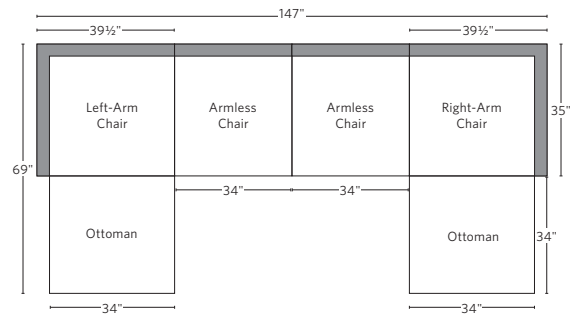

MODULAR U-CHAISE SECTIONAL