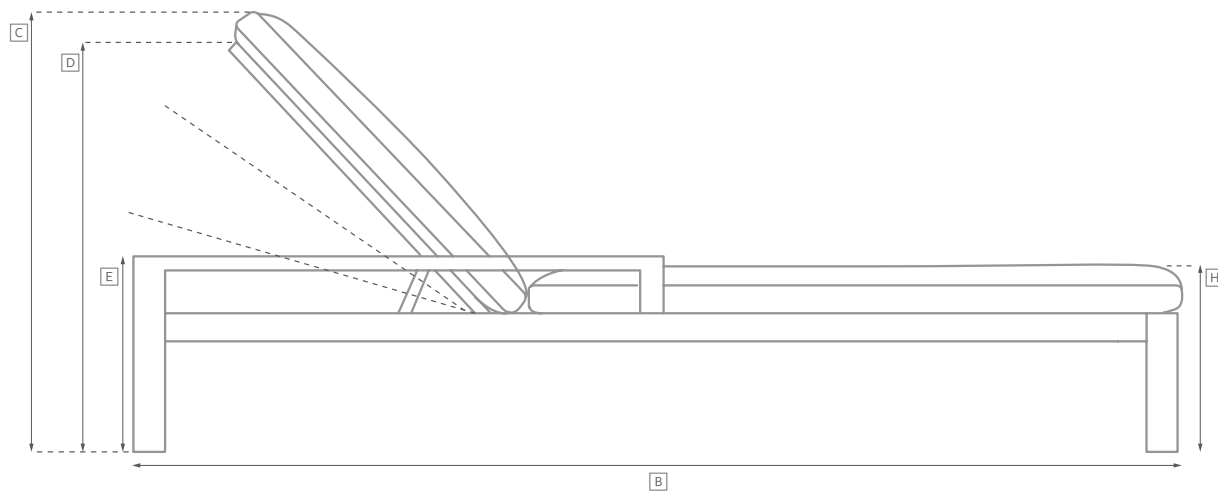

OUTDOOR DIMENSIONS DIAGRAM

See the "Dimensions Sheet" for the measurements that correspond with the letters below.

RH