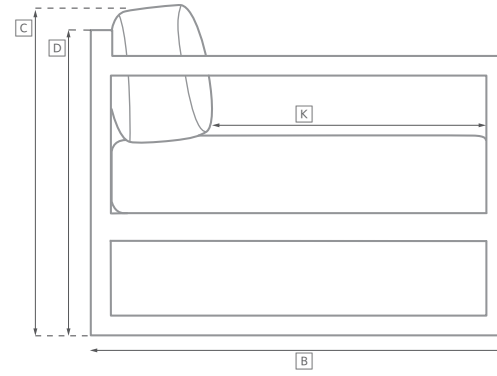

MARBELLA ALUMINUM MODULAR SEATING COLLECTION

All dimensions are given in inches. See the attached "Dimensions Diagram" sheet for more information on the keys used in this chart.

	OVERALL WIDTH A	OVERALL DEPTH B	OVERALL HEIGHT W/ CUSHION C	FRAME HEIGHT D	ARM HEIGHT E	ARM WIDTH F	FOOT HEIGHT G	SEAT HEIGHT W/ CUSHION H	SEAT HEIGHT (FLOOR TO FRAME) I	INSIDE SEAT WIDTH J	INSIDE SEAT DEPTH K	# OF BACK CUSHIONS	# OF SEAT CUSHIONS
CLASSIC OTTOMAN	31¾	31¾	13	8	-	-	-	13	8	31¾	31¾	0	1
LUXE OTTOMAN	34	34	14	9	-	-	-	14	9	34	34	0	1
CLASSIC ARMLESS CHAIR	31¾	32¾	25	24½	-	-	-	13	8	31¾	27¾	1	1
LUXE ARMLESS CHAIR	34	35	27	26¾	-	-	-	14	9	34	29½	1	1
CLASSIC CORNER CHAIR	32¾	32¾	25	24½	-	-	-	13	8	27¾	27¾	2	1
LUXE CORNER CHAIR	35	35	27	26¾	-	-	-	14	9	29½	29½	2	1
CLASSIC LEFT-ARM CHAIR	37¾	32¾	25	24½	18	5½	-	13	8	31¾	27¾	1	1
LUXE LEFT-ARM CHAIR	39½	35	27	26¾	19½	5½	-	14	9	34	29½	1	1
CLASSIC RIGHT-ARM CHAIR	37¾	32¾	25	24½	18	5½	-	13	8	31¾	27¾	1	1
LUXE RIGHT-ARM CHAIR	39½	35	27	26¾	19½	5½	-	14	9	34	29½	1	1

OUTDOOR DIMENSIONS DIAGRAM

See the "Dimensions Sheet" for the measurements that correspond with the letters below.

RH

OUTDOOR DIMENSIONS DIAGRAM

See the "Dimensions Sheet" for the measurements that correspond with the letters below.