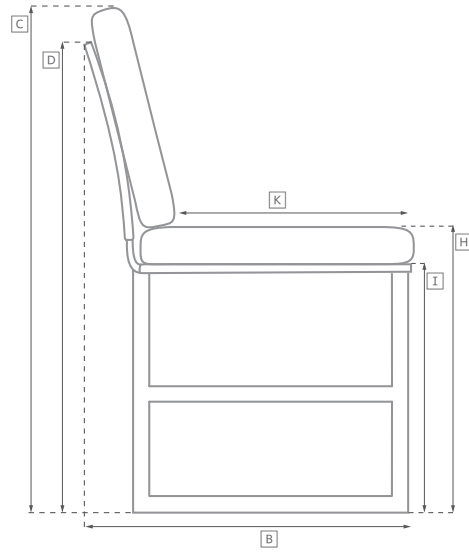

MARBELLA ALUMINUM MODULAR SEATING COLLECTION

All dimensions are given in inches. See the attached "Dimensions Diagram" sheet for more information on the keys used in this chart.

	OVERALL WIDTH A	OVERALL DEPTH B	OVERALL HEIGHT W/ CUSHION C	FRAME HEIGHT D	ARM HEIGHT E	ARM WIDTH F	FOOT HEIGHT G	SEAT HEIGHT W/ CUSHION H	SEAT HEIGHT (FLOOR TO FRAME) I	INSIDE SEAT WIDTH J	INSIDE SEAT DEPTH K	# OF BACK CUSHIONS	# OF SEAT CUSHIONS
CLASSIC OTTOMAN	31¾	31¾	13	8	-	-	-	13	8	31¾	31¾	0	1
LUXE OTTOMAN	34	34	14	9	-	-	-	14	9	34	34	0	1
CLASSIC ARMLESS CHAIR	31¾	32¾	25	24½	-	-	-	13	8	31¾	27¾	1	1
LUXE ARMLESS CHAIR	34	35	27	26¾	-	-	-	14	9	34	29½	1	1
CLASSIC CORNER CHAIR	32¾	32¾	25	24½	-	-	-	13	8	27¾	27¾	2	1
LUXE CORNER CHAIR	35	35	27	26¾	-	-	-	14	9	29½	29½	2	1
CLASSIC LEFT-ARM CHAIR	37¾	32¾	25	24½	18	5½	-	13	8	31¾	27¾	1	1
LUXE LEFT-ARM CHAIR	39½	35	27	26¾	19½	5½	-	14	9	34	29½	1	1
CLASSIC RIGHT-ARM CHAIR	37¾	32¾	25	24½	18	5½	-	13	8	31¾	27¾	1	1
LUXE RIGHT-ARM CHAIR	39½	35	27	26¾	19½	5½	-	14	9	34	29½	1	1

OUTDOOR DIMENSIONS DIAGRAM

See the "Dimensions Sheet" for the measurements that correspond with the letters below.

RH

OUTDOOR DIMENSIONS DIAGRAM

See the "Dimensions Sheet" for the measurements that correspond with the letters below.