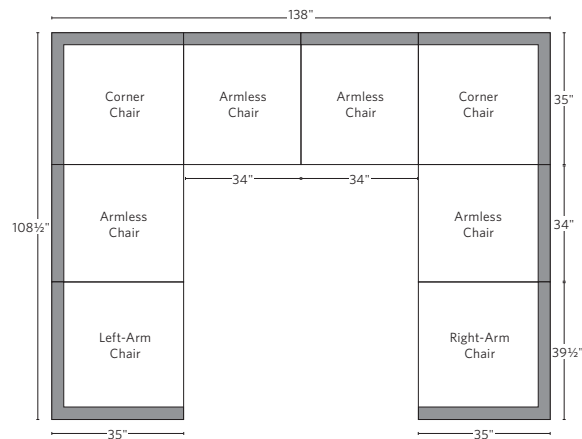

MODULAR U-SOFA SECTIONAL