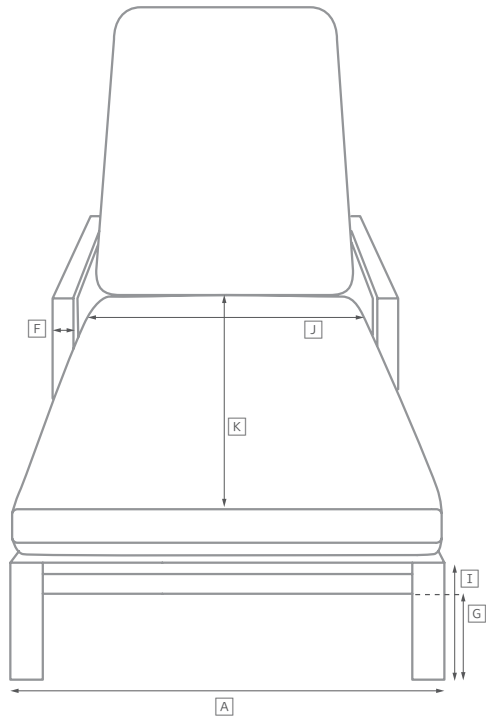

OUTDOOR DIMENSIONS DIAGRAM

See the "Dimensions Sheet" for the measurements that correspond with the letters below.

RH