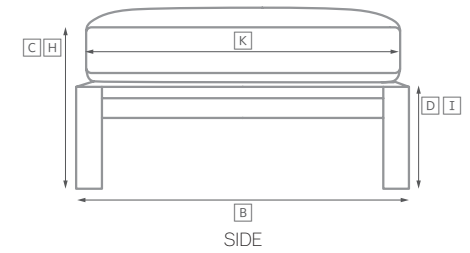

OUTDOOR DIMENSIONS DIAGRAM

See the "Dimensions Sheet" for the measurements that correspond with the letters below.

RH