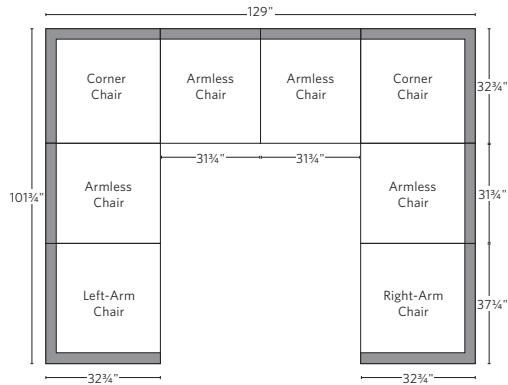

MARBELLA ALUMINUM MODULAR SEATING COLLECTION

All dimensions are given in inches. See the attached "Dimensions Diagram" sheet for more information on the keys used in this chart.

	OVERALL WIDTH A	OVERALL DEPTH B	OVERALL HEIGHT W/ CUSHION C	FRAME HEIGHT D	ARM HEIGHT E	ARM WIDTH F	FOOT HEIGHT G	SEAT HEIGHT W/ CUSHION H	SEAT HEIGHT (FLOOR TO FRAME) I	INSIDE SEAT WIDTH J	INSIDE SEAT DEPTH K	# OF BACK CUSHIONS	# OF SEAT CUSHIONS
CLASSIC OTTOMAN	31¾	31¾	13	8	-	-	-	13	8	31¾	31¾	0	1
LUXE OTTOMAN	34	34	14	9	-	-	-	14	9	34	34	0	1
CLASSIC ARMLESS CHAIR	31¾	32¾	25	24½	-	-	-	13	8	31¾	27¾	1	1
LUXE ARMLESS CHAIR	34	35	27	26¾	-	-	-	14	9	34	29½	1	1
CLASSIC CORNER CHAIR	32¾	32¾	25	24½	-	-	-	13	8	27¾	27¾	2	1
LUXE CORNER CHAIR	35	35	27	26¾	-	-	-	14	9	29½	29½	2	1
CLASSIC LEFT-ARM CHAIR	37¾	32¾	25	24½	18	5½	-	13	8	31¾	27¾	1	1
LUXE LEFT-ARM CHAIR	39½	35	27	26¾	19½	5½	-	14	9	34	29½	1	1
CLASSIC RIGHT-ARM CHAIR	37¾	32¾	25	24½	18	5½	-	13	8	31¾	27¾	1	1
LUXE RIGHT-ARM CHAIR	39½	35	27	26¾	19½	5½	-	14	9	34	29½	1	1

OUTDOOR DIMENSIONS DIAGRAM

See the "Dimensions Sheet" for the measurements that correspond with the letters below.

RH

OUTDOOR DIMENSIONS DIAGRAM

See the "Dimensions Sheet" for the measurements that correspond with the letters below.

RH

MODULAR SOFA

MODULAR SOFA CHAISE

Available in left and right-arm configurations.

MODULAR L-SECTIONAL

Available in left and right-arm configurations.

MODULAR U-CHAISE SECTIONAL

MODULAR U-SOFA SECTIONAL

MODULAR U-SOFA CHAISE SECTIONAL

Available in left and right-arm configurations.

MODULAR SOFA

MODULAR SOFA CHAISE

Available in left and right-arm configurations.

MODULAR L-SECTIONAL

Available in left and right-arm configurations.