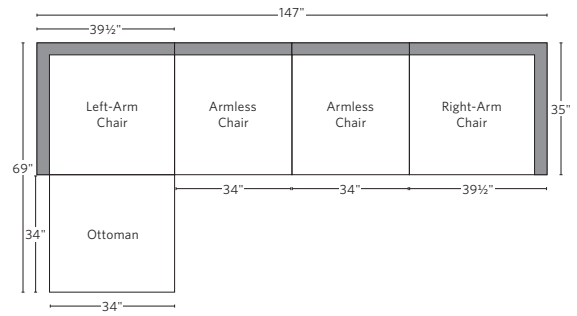

MARBELLA ALUMINUM MODULAR SEATING COLLECTION

All dimensions are given in inches. See the attached "Dimensions Diagram" sheet for more information on the keys used in this chart.

	OVERALL WIDTH A	OVERALL DEPTH B	OVERALL HEIGHT W/ CUSHION C	FRAME HEIGHT D	ARM HEIGHT E	ARM WIDTH F	FOOT HEIGHT G	SEAT HEIGHT W/ CUSHION H	SEAT HEIGHT (FLOOR TO FRAME) I	INSIDE SEAT WIDTH J	INSIDE SEAT DEPTH K	# OF BACK CUSHIONS	# OF SEAT CUSHIONS
CLASSIC OTTOMAN	31¾	31¾	13	8	-	-	-	13	8	31¾	31¾	0	1
LUXE OTTOMAN	34	34	14	9	-	-	-	14	9	34	34	0	1
CLASSIC ARMLESS CHAIR	31¾	32¾	25	24½	-	-	-	13	8	31¾	27¾	1	1
LUXE ARMLESS CHAIR	34	35	27	26¾	-	-	-	14	9	34	29½	1	1
CLASSIC CORNER CHAIR	32¾	32¾	25	24½	-	-	-	13	8	27¾	27¾	2	1
LUXE CORNER CHAIR	35	35	27	26¾	-	-	-	14	9	29½	29½	2	1
CLASSIC LEFT-ARM CHAIR	37¾	32¾	25	24½	18	5½	-	13	8	31¾	27¾	1	1
LUXE LEFT-ARM CHAIR	39½	35	27	26¾	19½	5½	-	14	9	34	29½	1	1
CLASSIC RIGHT-ARM CHAIR	37¾	32¾	25	24½	18	5½	-	13	8	31¾	27¾	1	1
LUXE RIGHT-ARM CHAIR	39½	35	27	26¾	19½	5½	-	14	9	34	29½	1	1

OUTDOOR DIMENSIONS DIAGRAM

See the "Dimensions Sheet" for the measurements that correspond with the letters below.

RH

OUTDOOR DIMENSIONS DIAGRAM

See the "Dimensions Sheet" for the measurements that correspond with the letters below.

MODULAR U-SOFA CHAISE SECTIONAL

Available in left and right-arm configurations.

MODULAR SOFA

MODULAR SOFA CHAISE

Available in left and right-arm configurations.

MODULAR L-SECTIONAL

Available in left and right-arm configurations.