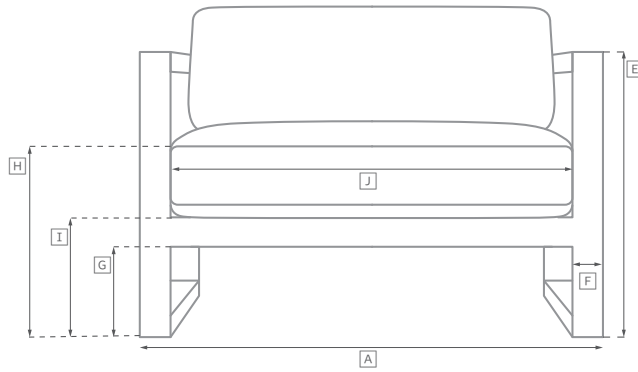

MARBELLA ALUMINUM MODULAR SEATING COLLECTION

All dimensions are given in inches. See the attached "Dimensions Diagram" sheet for more information on the keys used in this chart.

	OVERALL WIDTH A	OVERALL DEPTH B	OVERALL HEIGHT W/ CUSHION C	FRAME HEIGHT D	ARM HEIGHT E	ARM WIDTH F	FOOT HEIGHT G	SEAT HEIGHT W/ CUSHION H	SEAT HEIGHT (FLOOR TO FRAME) I	INSIDE SEAT WIDTH J	INSIDE SEAT DEPTH K	# OF BACK CUSHIONS	# OF SEAT CUSHIONS
CLASSIC OTTOMAN	31¾	31¾	13	8	-	-	-	13	8	31¾	31¾	0	1
LUXE OTTOMAN	34	34	14	9	-	-	-	14	9	34	34	0	1
CLASSIC ARMLESS CHAIR	31¾	32¾	25	24½	-	-	-	13	8	31¾	27¾	1	1
LUXE ARMLESS CHAIR	34	35	27	26¾	-	-	-	14	9	34	29½	1	1
CLASSIC CORNER CHAIR	32¾	32¾	25	24½	-	-	-	13	8	27¾	27¾	2	1
LUXE CORNER CHAIR	35	35	27	26¾	-	-	-	14	9	29½	29½	2	1
CLASSIC LEFT-ARM CHAIR	37¾	32¾	25	24½	18	5½	-	13	8	31¾	27¾	1	1
LUXE LEFT-ARM CHAIR	39½	35	27	26¾	19½	5½	-	14	9	34	29½	1	1
CLASSIC RIGHT-ARM CHAIR	37¾	32¾	25	24½	18	5½	-	13	8	31¾	27¾	1	1
LUXE RIGHT-ARM CHAIR	39½	35	27	26¾	19½	5½	-	14	9	34	29½	1	1

OUTDOOR DIMENSIONS DIAGRAM

See the "Dimensions Sheet" for the measurements that correspond with the letters below.

RH

OUTDOOR DIMENSIONS DIAGRAM

See the "Dimensions Sheet" for the measurements that correspond with the letters below.