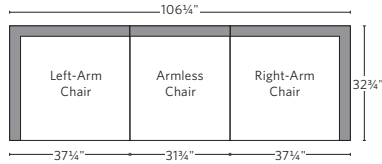

MODULAR SOFA