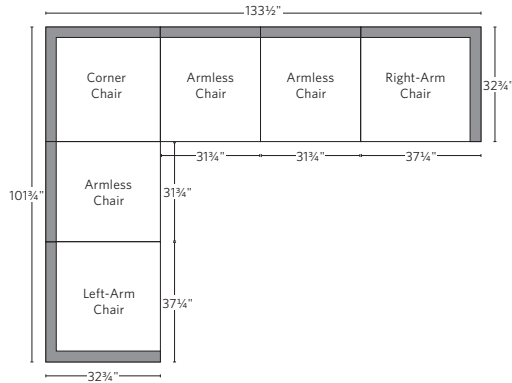

MARBELLA ALUMINUM MODULAR SEATING COLLECTION

All dimensions are given in inches. See the attached "Dimensions Diagram" sheet for more information on the keys used in this chart.

	OVERALL WIDTH A	OVERALL DEPTH B	OVERALL HEIGHT W/ CUSHION C	FRAME HEIGHT D	ARM HEIGHT E	ARM WIDTH F	FOOT HEIGHT G	SEAT HEIGHT W/ CUSHION H	SEAT HEIGHT (FLOOR TO FRAME) I	INSIDE SEAT WIDTH J	INSIDE SEAT DEPTH K	# OF BACK CUSHIONS	# OF SEAT CUSHIONS
CLASSIC OTTOMAN	31¾	31¾	13	8	-	-	-	13	8	31¾	31¾	0	1
LUXE OTTOMAN	34	34	14	9	-	-	-	14	9	34	34	0	1
CLASSIC ARMLESS CHAIR	31¾	32¾	25	24½	-	-	-	13	8	31¾	27¾	1	1
LUXE ARMLESS CHAIR	34	35	27	26¾	-	-	-	14	9	34	29½	1	1
CLASSIC CORNER CHAIR	32¾	32¾	25	24½	-	-	-	13	8	27¾	27¾	2	1
LUXE CORNER CHAIR	35	35	27	26¾	-	-	-	14	9	29½	29½	2	1
CLASSIC LEFT-ARM CHAIR	37¾	32¾	25	24½	18	5½	-	13	8	31¾	27¾	1	1
LUXE LEFT-ARM CHAIR	39½	35	27	26¾	19½	5½	-	14	9	34	29½	1	1
CLASSIC RIGHT-ARM CHAIR	37¾	32¾	25	24½	18	5½	-	13	8	31¾	27¾	1	1
LUXE RIGHT-ARM CHAIR	39½	35	27	26¾	19½	5½	-	14	9	34	29½	1	1

OUTDOOR DIMENSIONS DIAGRAM

See the "Dimensions Sheet" for the measurements that correspond with the letters below.

RH

OUTDOOR DIMENSIONS DIAGRAM

See the "Dimensions Sheet" for the measurements that correspond with the letters below.

RH

MODULAR SOFA

MODULAR SOFA CHAISE

Available in left and right-arm configurations.

MODULAR L-SECTIONAL

Available in left and right-arm configurations.

MODULAR U-CHAISE SECTIONAL

MODULAR U-SOFA SECTIONAL

MODULAR U-SOFA CHAISE SECTIONAL

Available in left and right-arm configurations.

MODULAR SOFA

MODULAR SOFA CHAISE

Available in left and right-arm configurations.

MODULAR L-SECTIONAL

Available in left and right-arm configurations.