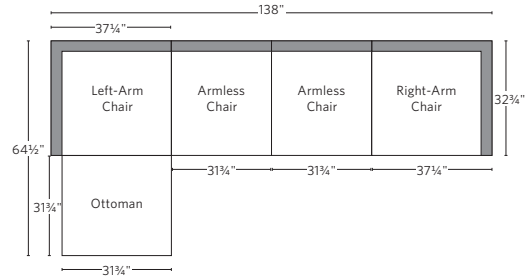

MARBELLA ALUMINUM MODULAR SEATING COLLECTION

All dimensions are given in inches. See the attached "Dimensions Diagram" sheet for more information on the keys used in this chart.

	OVERALL WIDTH A	OVERALL DEPTH B	OVERALL HEIGHT W/ CUSHION C	FRAME HEIGHT D	ARM HEIGHT E	ARM WIDTH F	FOOT HEIGHT G	SEAT HEIGHT W/ CUSHION H	SEAT HEIGHT (FLOOR TO FRAME) I	INSIDE SEAT WIDTH J	INSIDE SEAT DEPTH K	# OF BACK CUSHIONS	# OF SEAT CUSHIONS
CLASSIC OTTOMAN	31¾	31¾	13	8	-	-	-	13	8	31¾	31¾	0	1
LUXE OTTOMAN	34	34	14	9	-	-	-	14	9	34	34	0	1
CLASSIC ARMLESS CHAIR	31¾	32¾	25	24½	-	-	-	13	8	31¾	27¾	1	1
LUXE ARMLESS CHAIR	34	35	27	26¾	-	-	-	14	9	34	29½	1	1
CLASSIC CORNER CHAIR	32¾	32¾	25	24½	-	-	-	13	8	27¾	27¾	2	1
LUXE CORNER CHAIR	35	35	27	26¾	-	-	-	14	9	29½	29½	2	1
CLASSIC LEFT-ARM CHAIR	37¾	32¾	25	24½	18	5½	-	13	8	31¾	27¾	1	1
LUXE LEFT-ARM CHAIR	39½	35	27	26¾	19½	5½	-	14	9	34	29½	1	1
CLASSIC RIGHT-ARM CHAIR	37¾	32¾	25	24½	18	5½	-	13	8	31¾	27¾	1	1
LUXE RIGHT-ARM CHAIR	39½	35	27	26¾	19½	5½	-	14	9	34	29½	1	1

OUTDOOR DIMENSIONS DIAGRAM

See the "Dimensions Sheet" for the measurements that correspond with the letters below.

RH

OUTDOOR DIMENSIONS DIAGRAM

See the "Dimensions Sheet" for the measurements that correspond with the letters below.

RH

MODULAR SOFA

MODULAR SOFA CHAISE

Available in left and right-arm configurations.

MODULAR L-SECTIONAL

Available in left and right-arm configurations.

MODULAR U-CHAISE SECTIONAL

MODULAR U-SOFA SECTIONAL