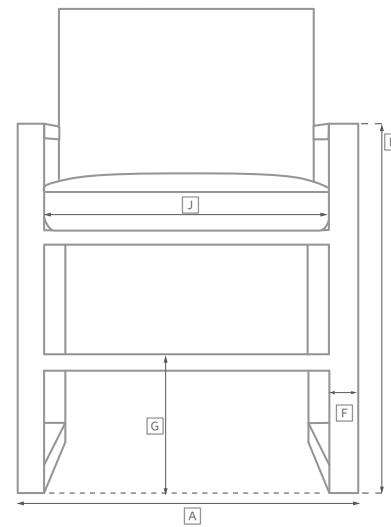

MARBELLA ALUMINUM MODULAR SEATING COLLECTION

All dimensions are given in inches. See the attached "Dimensions Diagram" sheet for more information on the keys used in this chart.

	OVERALL WIDTH A	OVERALL DEPTH B	OVERALL HEIGHT W/ CUSHION C	FRAME HEIGHT D	ARM HEIGHT E	ARM WIDTH F	FOOT HEIGHT G	SEAT HEIGHT W/ CUSHION H	SEAT HEIGHT (FLOOR TO FRAME) I	INSIDE SEAT WIDTH J	INSIDE SEAT DEPTH K	# OF BACK CUSHIONS	# OF SEAT CUSHIONS
CLASSIC OTTOMAN	31¾	31¾	13	8	-	-	-	13	8	31¾	31¾	0	1
LUXE OTTOMAN	34	34	14	9	-	-	-	14	9	34	34	0	1
CLASSIC ARMLESS CHAIR	31¾	32¾	25	24½	-	-	-	13	8	31¾	27¾	1	1
LUXE ARMLESS CHAIR	34	35	27	26¾	-	-	-	14	9	34	29½	1	1
CLASSIC CORNER CHAIR	32¾	32¾	25	24½	-	-	-	13	8	27¾	27¾	2	1
LUXE CORNER CHAIR	35	35	27	26¾	-	-	-	14	9	29½	29½	2	1
CLASSIC LEFT-ARM CHAIR	37¾	32¾	25	24½	18	5½	-	13	8	31¾	27¾	1	1
LUXE LEFT-ARM CHAIR	39½	35	27	26¾	19½	5½	-	14	9	34	29½	1	1
CLASSIC RIGHT-ARM CHAIR	37¾	32¾	25	24½	18	5½	-	13	8	31¾	27¾	1	1
LUXE RIGHT-ARM CHAIR	39½	35	27	26¾	19½	5½	-	14	9	34	29½	1	1

OUTDOOR DIMENSIONS DIAGRAM

See the "Dimensions Sheet" for the measurements that correspond with the letters below.

RH

OUTDOOR DIMENSIONS DIAGRAM

See the "Dimensions Sheet" for the measurements that correspond with the letters below.