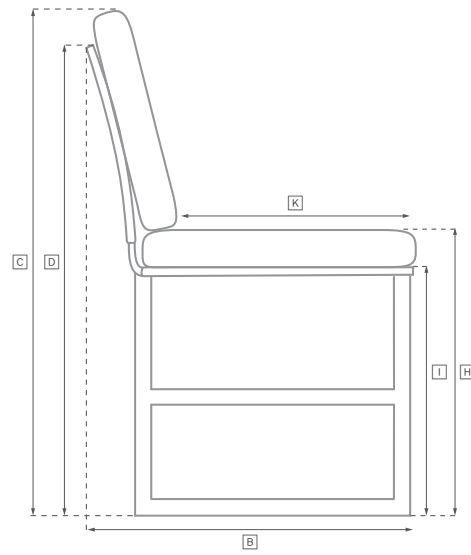

# LAUREL TEAK SEATING COLLECTION

All dimensions are given in inches. See the attached "Dimensions Diagram" sheet for more information on the keys used in this chart.

	OVERALL WIDTH A	OVERALL DEPTH B	OVERALL HEIGHT W/ CUSHION C	FRAME HEIGHT D	ARM HEIGHT E	ARM WIDTH F	FOOT HEIGHT G	SEAT HEIGHT W/ CUSHION H	SEAT HEIGHT (FLOOR TO FRAME) I	INSIDE SEAT WIDTH J	INSIDE SEAT DEPTH K	# OF BACK CUSHIONS	# OF SEAT CUSHIONS	WEIGHT
60" SOFA	60	33	31½	26½	26½	1¾	9¾	16¾	11¾	54	30¾	2	1	
72" SOFA	72	33	31½	26½	26½	1¾	9¾	16¾	11¾	66	30¾	2	1	
84" SOFA	84	33	31½	26½	26½	1¾	9¾	16¾	11¾	78	30¾	2	1	
96" SOFA	96	33	31½	26½	26½	1¾	9¾	16¾	11¾	90	30¾	2	1	
108" SOFA	108	33	31½	26½	26½	1¾	9¾	16¾	11¾	102	30¾	2	1	
LOUNGE CHAIR	33	33	31½	26½	26½	1¾	9¾	16¾	11¾	26¾	30¾	1	1	
OTTOMAN	30	22	18	11½	-	-	9¾	16¾	11¾	30	22	0	1	
CHAISE	29¾	80¾	37	10	-	-	7¾	14	10	29¾	49	1	1	
DINING ARMCHAIR	24¾	24¾	32	31	17	1½	15	20½	17	19	21½	1	1	
DINING SIDE CHAIR	22	24¾	32	31	-	-	15	20½	17	19	21½	1	1	

# OUTDOOR SEATING DIMENSIONS DIAGRAM

See the "Dimensions Sheet" for the measurements that correspond with the letters below.

# OUTDOOR SEATING DIMENSIONS DIAGRAM

See the "Dimensions Sheet" for the measurements that correspond with the letters below.

RH