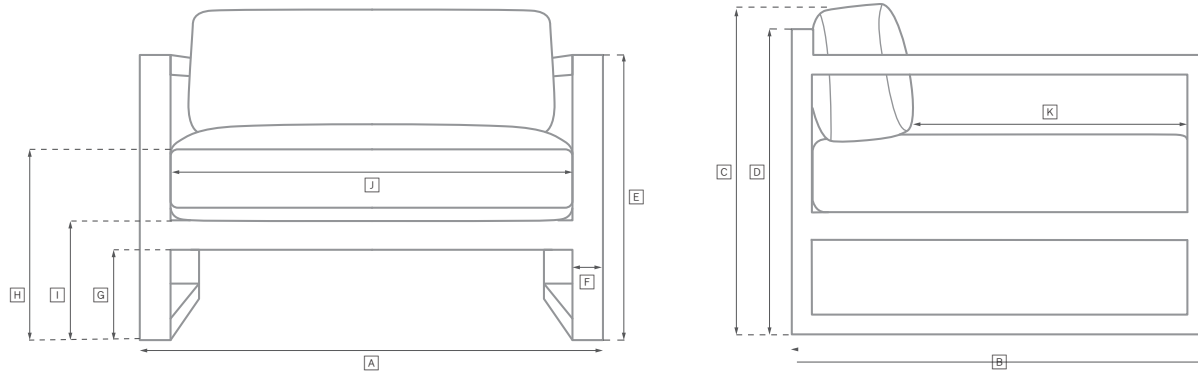

# LAUREL TEAK SEATING COLLECTION

All dimensions are given in inches. See the attached "Dimensions Diagram" sheet for more information on the keys used in this chart.

	OVERALL WIDTH A	OVERALL DEPTH B	OVERALL HEIGHT W/ CUSHION C	FRAME HEIGHT D	ARM HEIGHT E	ARM WIDTH F	FOOT HEIGHT G	SEAT HEIGHT W/ CUSHION H	SEAT HEIGHT (FLOOR TO FRAME) I	INSIDE SEAT WIDTH J	INSIDE SEAT DEPTH K	# OF BACK CUSHIONS	# OF SEAT CUSHIONS	WEIGHT
60" SOFA	60	33	31½	26½	26½	1¾	9¾	16¾	11¾	54	30¾	2	1	
72" SOFA	72	33	31½	26½	26½	1¾	9¾	16¾	11¾	66	30¾	2	1	
84" SOFA	84	33	31½	26½	26½	1¾	9¾	16¾	11¾	78	30¾	2	1	
96" SOFA	96	33	31½	26½	26½	1¾	9¾	16¾	11¾	90	30¾	2	1	
108" SOFA	108	33	31½	26½	26½	1¾	9¾	16¾	11¾	102	30¾	2	1	
LOUNGE CHAIR	33	33	31½	26½	26½	1¾	9¾	16¾	11¾	26¾	30¾	1	1	
OTTOMAN	30	22	18	11½	-	-	9¾	16¾	11¾	30	22	0	1	
CHAISE	29¾	80¾	37	10	-	-	7¾	14	10	29¾	49	1	1	
DINING ARMCHAIR	24¾	24¾	32	31	17	1½	15	20½	17	19	21½	1	1	
DINING SIDE CHAIR	22	24¾	32	31	-	-	15	20½	17	19	21½	1	1	

# OUTDOOR SEATING DIMENSIONS DIAGRAM

See the "Dimensions Sheet" for the measurements that correspond with the letters below.

# OUTDOOR SEATING DIMENSIONS DIAGRAM

See the "Dimensions Sheet" for the measurements that correspond with the letters below.

RH