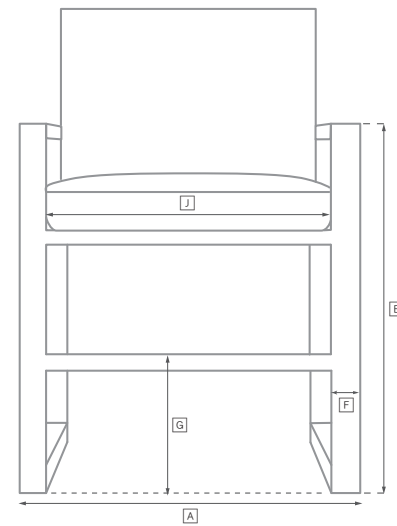

# LAUREL TEAK SEATING COLLECTION

All dimensions are given in inches. See the attached "Dimensions Diagram" sheet for more information on the keys used in this chart.

	OVERALL WIDTH A	OVERALL DEPTH B	OVERALL HEIGHT W/ CUSHION C	FRAME HEIGHT D	ARM HEIGHT E	ARM WIDTH F	FOOT HEIGHT G	SEAT HEIGHT W/ CUSHION H	SEAT HEIGHT (FLOOR TO FRAME) I	INSIDE SEAT WIDTH J	INSIDE SEAT DEPTH K	# OF BACK CUSHIONS	# OF SEAT CUSHIONS	WEIGHT
60" SOFA	60	33	31½	26½	26½	1¾	9¾	16¾	11¾	54	30¾	2	1	
72" SOFA	72	33	31½	26½	26½	1¾	9¾	16¾	11¾	66	30¾	2	1	
84" SOFA	84	33	31½	26½	26½	1¾	9¾	16¾	11¾	78	30¾	2	1	
96" SOFA	96	33	31½	26½	26½	1¾	9¾	16¾	11¾	90	30¾	2	1	
108" SOFA	108	33	31½	26½	26½	1¾	9¾	16¾	11¾	102	30¾	2	1	
LOUNGE CHAIR	33	33	31½	26½	26½	1¾	9¾	16¾	11¾	26¾	30¾	1	1	
OTTOMAN	30	22	18	11½	-	-	9¾	16¾	11¾	30	22	0	1	
CHAISE	29¾	80¾	37	10	-	-	7¾	14	10	29¾	49	1	1	
DINING ARMCHAIR	24¾	24¾	32	31	17	1½	15	20½	17	19	21½	1	1	
DINING SIDE CHAIR	22	24¾	32	31	-	-	15	20½	17	19	21½	1	1	

# OUTDOOR SEATING DIMENSIONS DIAGRAM

See the "Dimensions Sheet" for the measurements that correspond with the letters below.

# OUTDOOR SEATING DIMENSIONS DIAGRAM

See the "Dimensions Sheet" for the measurements that correspond with the letters below.

RH