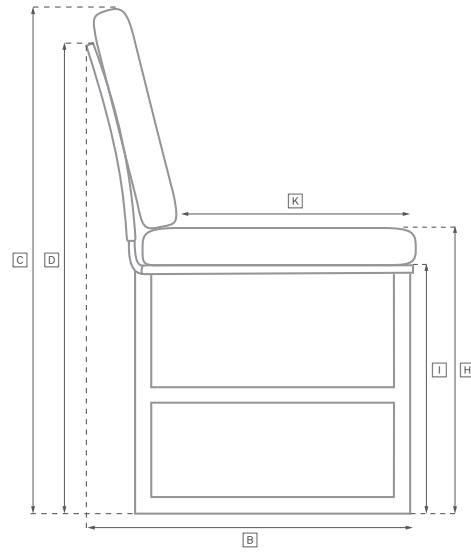

LAUREL ALUMINUM SEATING COLLECTION

All dimensions are given in inches. See the attached "Dimensions Diagram" sheet for more information on the keys used in this chart.

	OVERALL WIDTH A	OVERALL DEPTH B	OVERALL HEIGHT W/ CUSHION C	FRAME HEIGHT D	ARM HEIGHT E	ARM WIDTH F	FOOT HEIGHT G	SEAT HEIGHT W/ CUSHION H	SEAT HEIGHT (FLOOR TO FRAME) I	INSIDE SEAT WIDTH J	INSIDE SEAT DEPTH K	NUMBER OF BACK CUSHIONS	NUMBER OF SEAT CUSHIONS	WEIGHT
60" SOFA	60	33	31½	26½	26½	1¾	9¾	16¾	11¾	54	30¾	2	1	53
72" SOFA	72	33	31½	26½	26½	1¾	9¾	16¾	11¾	66	30¾	2	1	61
84" SOFA	84	33	31½	26½	26½	1¾	9¾	16¾	11¾	78	30¾	2	1	67
96" SOFA	96	33	31½	26½	26½	1¾	9¾	16¾	11¾	90	30¾	2	1	73
108" SOFA	108	33	31½	26½	26½	1¾	9¾	16¾	11¾	102	30¾	2	1	76
LOUNGE CHAIR	33	33	31½	26½	26½	1¾	9¾	16¾	11¾	26¾	30¾	1	1	34
OTTOMAN	30	22	18	11½	-	-	9¾	16¾	11¾	30	22	-	1	14
CHAISE	29¾	80¾	37	10	-	-	7¾	14	10	29¾	49	1	1	41
DINING ARMCHAIR	24¾	24¾	32	31	17	1½	15	20½	17	19	21½	1	1	20
DINING SIDE CHAIR	22	24¾	32	31	-	-	15	20½	17	19	21½	1	1	33

OUTDOOR SEATING DIMENSIONS DIAGRAM

See the "Dimensions Sheet" for the measurements that correspond with the letters below.

RH

OUTDOOR SEATING DIMENSIONS DIAGRAM

See the "Dimensions Sheet" for the measurements that correspond with the letters below.