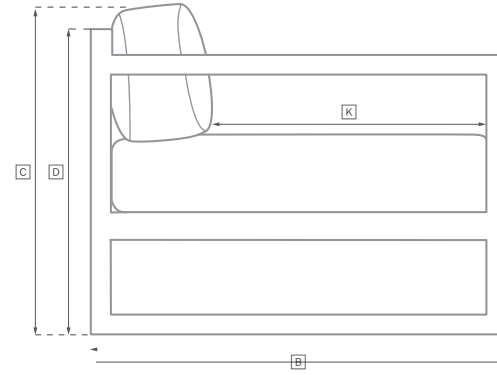

LAUREL ALUMINUM SEATING COLLECTION

All dimensions are given in inches. See the attached "Dimensions Diagram" sheet for more information on the keys used in this chart.

	OVERALL WIDTH A	OVERALL DEPTH B	OVERALL HEIGHT W/ CUSHION C	FRAME HEIGHT D	ARM HEIGHT E	ARM WIDTH F	FOOT HEIGHT G	SEAT HEIGHT W/ CUSHION H	SEAT HEIGHT (FLOOR TO FRAME) I	INSIDE SEAT WIDTH J	INSIDE SEAT DEPTH K	NUMBER OF BACK CUSHIONS	NUMBER OF SEAT CUSHIONS	WEIGHT
60" SOFA	60	33	31½	26½	26½	1¾	9¾	16¾	11¾	54	30¾	2	1	53
72" SOFA	72	33	31½	26½	26½	1¾	9¾	16¾	11¾	66	30¾	2	1	61
84" SOFA	84	33	31½	26½	26½	1¾	9¾	16¾	11¾	78	30¾	2	1	67
96" SOFA	96	33	31½	26½	26½	1¾	9¾	16¾	11¾	90	30¾	2	1	73
108" SOFA	108	33	31½	26½	26½	1¾	9¾	16¾	11¾	102	30¾	2	1	76
LOUNGE CHAIR	33	33	31½	26½	26½	1¾	9¾	16¾	11¾	26¾	30¾	1	1	34
OTTOMAN	30	22	18	11½	-	-	9¾	16¾	11¾	30	22	-	1	14
CHAISE	29¾	80¾	37	10	-	-	7¾	14	10	29¾	49	1	1	41
DINING ARMCHAIR	24¾	24¾	32	31	17	1½	15	20½	17	19	21½	1	1	20
DINING SIDE CHAIR	22	24¾	32	31	-	-	15	20½	17	19	21½	1	1	33

OUTDOOR SEATING DIMENSIONS DIAGRAM

See the "Dimensions Sheet" for the measurements that correspond with the letters below.

RH

OUTDOOR SEATING DIMENSIONS DIAGRAM

See the "Dimensions Sheet" for the measurements that correspond with the letters below.