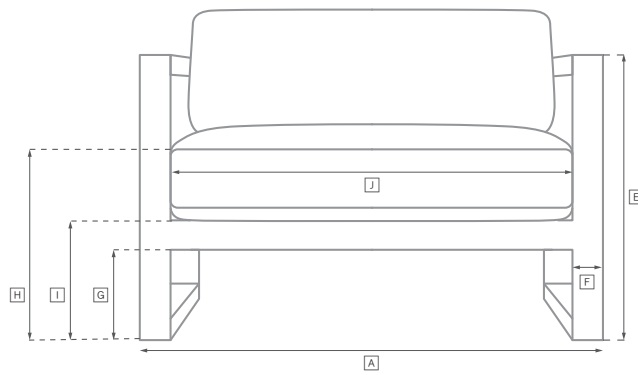

LAUREL ALUMINUM SEATING COLLECTION

All dimensions are given in inches. See the attached "Dimensions Diagram" sheet for more information on the keys used in this chart.

	OVERALL WIDTH A	OVERALL DEPTH B	OVERALL HEIGHT W/ CUSHION C	FRAME HEIGHT D	ARM HEIGHT E	ARM WIDTH F	FOOT HEIGHT G	SEAT HEIGHT W/ CUSHION H	SEAT HEIGHT (FLOOR TO FRAME) I	INSIDE SEAT WIDTH J	INSIDE SEAT DEPTH K	NUMBER OF BACK CUSHIONS	NUMBER OF SEAT CUSHIONS	WEIGHT
60" SOFA	60	33	31½	26½	26½	1¾	9¾	16¾	11¾	54	30¾	2	1	53
72" SOFA	72	33	31½	26½	26½	1¾	9¾	16¾	11¾	66	30¾	2	1	61
84" SOFA	84	33	31½	26½	26½	1¾	9¾	16¾	11¾	78	30¾	2	1	67
96" SOFA	96	33	31½	26½	26½	1¾	9¾	16¾	11¾	90	30¾	2	1	73
108" SOFA	108	33	31½	26½	26½	1¾	9¾	16¾	11¾	102	30¾	2	1	76
LOUNGE CHAIR	33	33	31½	26½	26½	1¾	9¾	16¾	11¾	26¾	30¾	1	1	34
OTTOMAN	30	22	18	11½	-	-	9¾	16¾	11¾	30	22	-	1	14
CHAISE	29¾	80¾	37	10	-	-	7¾	14	10	29¾	49	1	1	41
DINING ARMCHAIR	24¾	24¾	32	31	17	1½	15	20½	17	19	21½	1	1	20
DINING SIDE CHAIR	22	24¾	32	31	-	-	15	20½	17	19	21½	1	1	33

OUTDOOR SEATING DIMENSIONS DIAGRAM

See the "Dimensions Sheet" for the measurements that correspond with the letters below.

RH

OUTDOOR SEATING DIMENSIONS DIAGRAM

See the "Dimensions Sheet" for the measurements that correspond with the letters below.