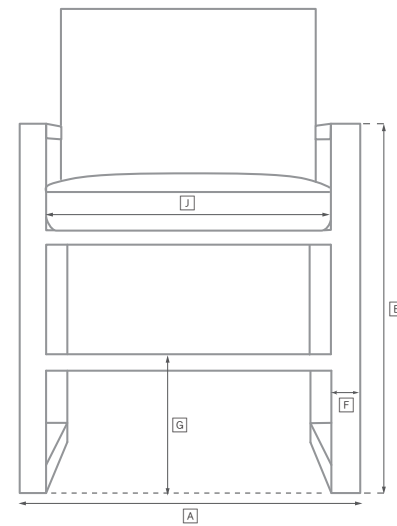

LAUREL ALUMINUM SEATING COLLECTION

All dimensions are given in inches. See the attached "Dimensions Diagram" sheet for more information on the keys used in this chart.

	OVERALL WIDTH A	OVERALL DEPTH B	OVERALL HEIGHT W/ CUSHION C	FRAME HEIGHT D	ARM HEIGHT E	ARM WIDTH F	FOOT HEIGHT G	SEAT HEIGHT W/ CUSHION H	SEAT HEIGHT (FLOOR TO FRAME) I	INSIDE SEAT WIDTH J	INSIDE SEAT DEPTH K	NUMBER OF BACK CUSHIONS	NUMBER OF SEAT CUSHIONS	WEIGHT
60" SOFA	60	33	31½	26½	26½	1¾	9¾	16¾	11¾	54	30¾	2	1	53
72" SOFA	72	33	31½	26½	26½	1¾	9¾	16¾	11¾	66	30¾	2	1	61
84" SOFA	84	33	31½	26½	26½	1¾	9¾	16¾	11¾	78	30¾	2	1	67
96" SOFA	96	33	31½	26½	26½	1¾	9¾	16¾	11¾	90	30¾	2	1	73
108" SOFA	108	33	31½	26½	26½	1¾	9¾	16¾	11¾	102	30¾	2	1	76
LOUNGE CHAIR	33	33	31½	26½	26½	1¾	9¾	16¾	11¾	26¾	30¾	1	1	34
OTTOMAN	30	22	18	11½	-	-	9¾	16¾	11¾	30	22	-	1	14
CHAISE	29¾	80¾	37	10	-	-	7¾	14	10	29¾	49	1	1	41
DINING ARMCHAIR	24¾	24¾	32	31	17	1½	15	20½	17	19	21½	1	1	20
DINING SIDE CHAIR	22	24¾	32	31	-	-	15	20½	17	19	21½	1	1	33

OUTDOOR SEATING DIMENSIONS DIAGRAM

See the "Dimensions Sheet" for the measurements that correspond with the letters below.

RH

OUTDOOR SEATING DIMENSIONS DIAGRAM

See the "Dimensions Sheet" for the measurements that correspond with the letters below.