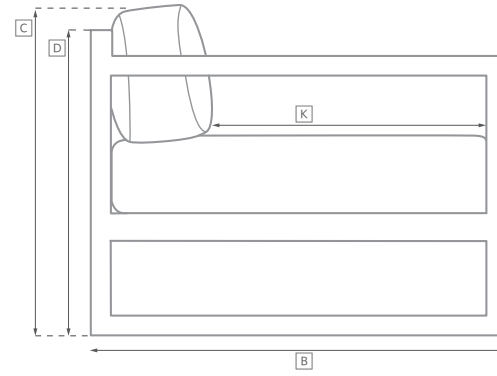

HAVANA SEATING COLLECTION

All dimensions are given in inches. See the attached "Dimensions Diagram" sheet for more information on the keys used in this chart.

	OVERALL WIDTH A	OVERALL DEPTH B	OVERALL HEIGHT W/ CUSHION C	FRAME HEIGHT D	ARM HEIGHT E	ARM WIDTH F	FOOT HEIGHT G	SEAT HEIGHT W/ CUSHION H	SEAT HEIGHT (FLOOR TO FRAME) I	INSIDE SEAT WIDTH J	INSIDE SEAT DEPTH K	# OF BACK CUSHIONS	# OF SEAT CUSHIONS
CLASSIC TWO-SEAT LEFT-ARM SOFA	61	33½	30	26½	19½	1¼	-	14	4	60	23½	2	1
CLASSIC TWO-SEAT RIGHT-ARM SOFA	61	33½	30	26½	19½	1¼	-	14	4	60	23½	2	1
CLASSIC FOUR-SEAT LEFT-ARM RETURN SOFA	124¾	33½	30	26½	19½	1¼	-	14	4	107	23½	5	1
CLASSIC FOUR-SEAT RIGHT-ARM RETURN SOFA	124¾	33½	30	26½	19½	1¼	-	14	4	107	23½	5	1
CLASSIC LEFT-ARM CHAISE	30	70½	30	26½	19½	1¼	-	14	4	30	65	1	1
CLASSIC RIGHT-ARM CHAISE	30	70½	30	26½	19½	1¼	-	14	4	30	65	1	1
BENCH	73	26	34	31	25	1¼	-	18	15	69	17	3	1
DINING ARMCHAIR	23	24	32½	32½	29	1¼	-	20	18	20½	18½	1	1
FAN CHAIR	36	32	42	42	-	-	-	18	14	24	23	1	1
BARSTOOL	21	23	35½	35½	31½	1¼	10	30½	29	19	17½	-	1
COUNTER STOOL	21	23	30½	30½	26½	1¼	6	25½	24	19	17½	-	1

OUTDOOR SEATING DIMENSIONS DIAGRAM

See the "Dimensions Sheet" for the measurements that correspond with the letters below.

RH