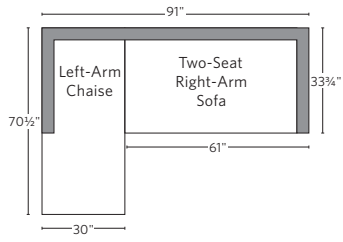

SOFA CHAISE SECTIONAL

Available in left and right-arm configurations.