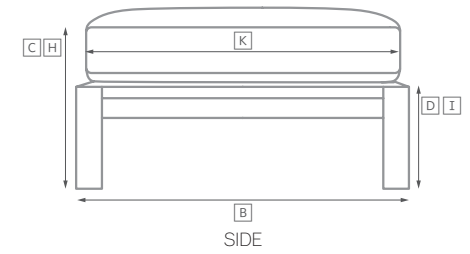

HAVANA SEATING COLLECTION

All dimensions are given in inches. See the attached "Dimensions Diagram" sheet for more information on the keys used in this chart.

	OVERALL WIDTH A	OVERALL DEPTH B	OVERALL HEIGHT W/ CUSHION C	FRAME HEIGHT D	ARM HEIGHT E	ARM WIDTH F	FOOT HEIGHT G	SEAT HEIGHT W/ CUSHION H	SEAT HEIGHT (FLOOR TO FRAME) I	INSIDE SEAT WIDTH J	INSIDE SEAT DEPTH K	# OF BACK CUSHIONS	# OF SEAT CUSHIONS
CLASSIC TWO-SEAT LEFT-ARM SOFA	61	33½	30	26½	19½	1¼	-	14	4	60	23½	2	1
CLASSIC TWO-SEAT RIGHT-ARM SOFA	61	33½	30	26½	19½	1¼	-	14	4	60	23½	2	1
CLASSIC FOUR-SEAT LEFT-ARM RETURN SOFA	124¾	33½	30	26½	19½	1¼	-	14	4	107	23½	5	1
CLASSIC FOUR-SEAT RIGHT-ARM RETURN SOFA	124¾	33½	30	26½	19½	1¼	-	14	4	107	23½	5	1
CLASSIC LEFT-ARM CHAISE	30	70½	30	26½	19½	1¼	-	14	4	30	65	1	1
CLASSIC RIGHT-ARM CHAISE	30	70½	30	26½	19½	1¼	-	14	4	30	65	1	1
BENCH	73	26	34	31	25	1¼	-	18	15	69	17	3	1
DINING ARMCHAIR	23	24	32½	32½	29	1¼	-	20	18	20½	18½	1	1
FAN CHAIR	36	32	42	42	-	-	-	18	14	24	23	1	1
BARSTOOL	21	23	35½	35½	31½	1¼	10	30½	29	19	17½	-	1
COUNTER STOOL	21	23	30½	30½	26½	1¼	6	25½	24	19	17½	-	1

OUTDOOR SEATING DIMENSIONS DIAGRAM

See the "Dimensions Sheet" for the measurements that correspond with the letters below.

RH

OUTDOOR SEATING DIMENSIONS DIAGRAM

See the "Dimensions Sheet" for the measurements that correspond with the letters below.

RH

SOFA CHAISE SECTIONAL

Available in left and right-arm configurations.

L-SECTIONAL

Available in left and right-arm configurations.