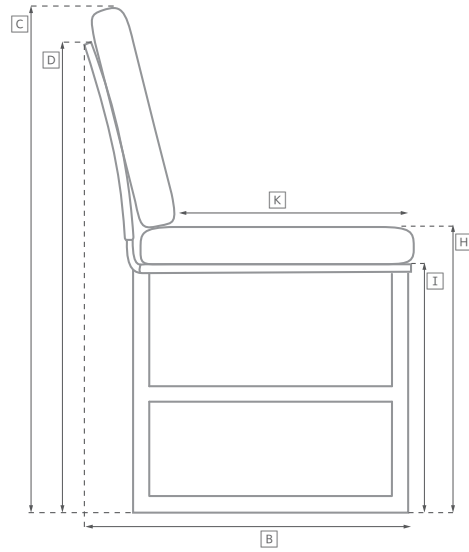

HAVANA SEATING COLLECTION

All dimensions are given in inches. See the attached "Dimensions Diagram" sheet for more information on the keys used in this chart.

	OVERALL WIDTH A	OVERALL DEPTH B	OVERALL HEIGHT W/ CUSHION C	FRAME HEIGHT D	ARM HEIGHT E	ARM WIDTH F	FOOT HEIGHT G	SEAT HEIGHT W/ CUSHION H	SEAT HEIGHT (FLOOR TO FRAME) I	INSIDE SEAT WIDTH J	INSIDE SEAT DEPTH K	# OF BACK CUSHIONS	# OF SEAT CUSHIONS
CLASSIC TWO-SEAT LEFT-ARM SOFA	61	33½	30	26½	19½	1¼	-	14	4	60	23½	2	1
CLASSIC TWO-SEAT RIGHT-ARM SOFA	61	33½	30	26½	19½	1¼	-	14	4	60	23½	2	1
CLASSIC FOUR-SEAT LEFT-ARM RETURN SOFA	124¾	33½	30	26½	19½	1¼	-	14	4	107	23½	5	1
CLASSIC FOUR-SEAT RIGHT-ARM RETURN SOFA	124¾	33½	30	26½	19½	1¼	-	14	4	107	23½	5	1
CLASSIC LEFT-ARM CHAISE	30	70½	30	26½	19½	1¼	-	14	4	30	65	1	1
CLASSIC RIGHT-ARM CHAISE	30	70½	30	26½	19½	1¼	-	14	4	30	65	1	1
BENCH	73	26	34	31	25	1¼	-	18	15	69	17	3	1
DINING ARMCHAIR	23	24	32½	32½	29	1¼	-	20	18	20½	18½	1	1
FAN CHAIR	36	32	42	42	-	-	-	18	14	24	23	1	1
BARSTOOL	21	23	35½	35½	31½	1¼	10	30½	29	19	17½	-	1
COUNTER STOOL	21	23	30½	30½	26½	1¼	6	25½	24	19	17½	-	1

OUTDOOR SEATING DIMENSIONS DIAGRAM

See the "Dimensions Sheet" for the measurements that correspond with the letters below.

RH