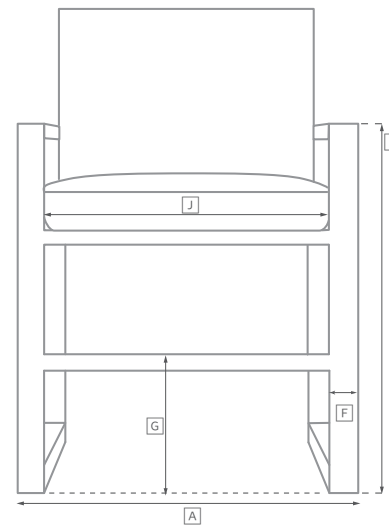

HAVANA SEATING COLLECTION

All dimensions are given in inches. See the attached "Dimensions Diagram" sheet for more information on the keys used in this chart.

	OVERALL WIDTH A	OVERALL DEPTH B	OVERALL HEIGHT W/ CUSHION C	FRAME HEIGHT D	ARM HEIGHT E	ARM WIDTH F	FOOT HEIGHT G	SEAT HEIGHT W/ CUSHION H	SEAT HEIGHT (FLOOR TO FRAME) I	INSIDE SEAT WIDTH J	INSIDE SEAT DEPTH K	# OF BACK CUSHIONS	# OF SEAT CUSHIONS
CLASSIC TWO-SEAT LEFT-ARM SOFA	61	33½	30	26½	19½	1¼	-	14	4	60	23½	2	1
CLASSIC TWO-SEAT RIGHT-ARM SOFA	61	33½	30	26½	19½	1¼	-	14	4	60	23½	2	1
CLASSIC FOUR-SEAT LEFT-ARM RETURN SOFA	124¾	33½	30	26½	19½	1¼	-	14	4	107	23½	5	1
CLASSIC FOUR-SEAT RIGHT-ARM RETURN SOFA	124¾	33½	30	26½	19½	1¼	-	14	4	107	23½	5	1
CLASSIC LEFT-ARM CHAISE	30	70½	30	26½	19½	1¼	-	14	4	30	65	1	1
CLASSIC RIGHT-ARM CHAISE	30	70½	30	26½	19½	1¼	-	14	4	30	65	1	1
BENCH	73	26	34	31	25	1¼	-	18	15	69	17	3	1
DINING ARMCHAIR	23	24	32½	32½	29	1¼	-	20	18	20½	18½	1	1
FAN CHAIR	36	32	42	42	-	-	-	18	14	24	23	1	1
BARSTOOL	21	23	35½	35½	31½	1¼	10	30½	29	19	17½	-	1
COUNTER STOOL	21	23	30½	30½	26½	1¼	6	25½	24	19	17½	-	1

OUTDOOR SEATING DIMENSIONS DIAGRAM

See the "Dimensions Sheet" for the measurements that correspond with the letters below.

RH