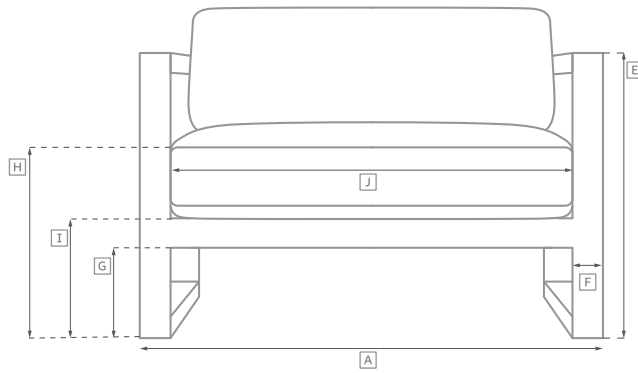

HAVANA SEATING COLLECTION

All dimensions are given in inches. See the attached "Dimensions Diagram" sheet for more information on the keys used in this chart.

	OVERALL WIDTH A	OVERALL DEPTH B	OVERALL HEIGHT W/ CUSHION C	FRAME HEIGHT D	ARM HEIGHT E	ARM WIDTH F	FOOT HEIGHT G	SEAT HEIGHT W/ CUSHION H	SEAT HEIGHT (FLOOR TO FRAME) I	INSIDE SEAT WIDTH J	INSIDE SEAT DEPTH K	# OF BACK CUSHIONS	# OF SEAT CUSHIONS
CLASSIC TWO-SEAT LEFT-ARM SOFA	61	33½	30	26½	19½	1¼	-	14	4	60	23½	2	1
CLASSIC TWO-SEAT RIGHT-ARM SOFA	61	33½	30	26½	19½	1¼	-	14	4	60	23½	2	1
CLASSIC FOUR-SEAT LEFT-ARM RETURN SOFA	124¾	33½	30	26½	19½	1¼	-	14	4	107	23½	5	1
CLASSIC FOUR-SEAT RIGHT-ARM RETURN SOFA	124¾	33½	30	26½	19½	1¼	-	14	4	107	23½	5	1
CLASSIC LEFT-ARM CHAISE	30	70½	30	26½	19½	1¼	-	14	4	30	65	1	1
CLASSIC RIGHT-ARM CHAISE	30	70½	30	26½	19½	1¼	-	14	4	30	65	1	1
BENCH	73	26	34	31	25	1¼	-	18	15	69	17	3	1
DINING ARMCHAIR	23	24	32½	32½	29	1¼	-	20	18	20½	18½	1	1
FAN CHAIR	36	32	42	42	-	-	-	18	14	24	23	1	1
BARSTOOL	21	23	35½	35½	31½	1¼	10	30½	29	19	17½	-	1
COUNTER STOOL	21	23	30½	30½	26½	1¼	6	25½	24	19	17½	-	1

OUTDOOR SEATING DIMENSIONS DIAGRAM

See the "Dimensions Sheet" for the measurements that correspond with the letters below.

RH