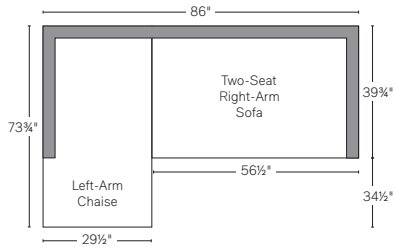

SOFA CHAISE SECTIONAL

Available in left- and right-arm configurations.