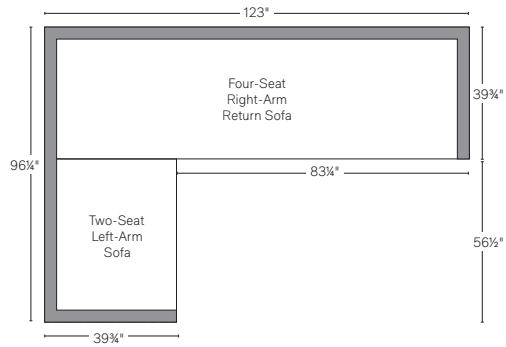

COSTA ALUMINUM SEATING COLLECTION

All dimensions are given in inches. See the attached "Dimensions Diagram" sheet for more information on the keys used in this chart.

	OVERALL WIDTH A	OVERALL DEPTH B	OVERALL HEIGHT W/ CUSHION C	FRAME HEIGHT D	ARM HEIGHT E	ARM WIDTH F	FOOT HEIGHT G	SEAT HEIGHT W/ CUSHION H	SEAT HEIGHT (FLOOR TO FRAME) I	INSIDE SEAT WIDTH J	INSIDE SEAT DEPTH K	NUMBER OF BACK CUSHIONS	NUMBER OF SEAT CUSHIONS	WEIGHT
DINING SIDE CHAIR	20	22½	33¾	33¾	-	-	-	18	16	20	17¼	-	1	-
DINING ARMCHAIR	23	22½	33¾	33¾	25	1½	-	18	16	20	17¼	-	1	-
COUNTER STOOL	20	22	40	40	-	-	-	27	25	20	17¼	-	1	-
BARSTOOL	20	22	44	44	-	-	-	31	29	20	17¼	-	1	-

OUTDOOR SEATING DIMENSIONS DIAGRAM

See the "Dimensions Sheet" for the measurements that correspond with the letters below.

RH

OUTDOOR SEATING DIMENSIONS DIAGRAM

See the "Dimensions Sheet" for the measurements that correspond with the letters below.

Available in left- and right-arm configurations.

U-CHAISE SECTIONAL

L-SECTIONAL

Available in left- and right-arm configurations.

U-SOFA SECTIONAL