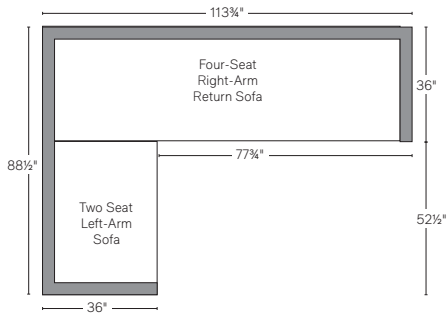

COSTA ALUMINUM SEATING COLLECTION

All dimensions are given in inches. See the attached "Dimensions Diagram" sheet for more information on the keys used in this chart.

	OVERALL WIDTH A	OVERALL DEPTH B	OVERALL HEIGHT W/ CUSHION C	FRAME HEIGHT D	ARM HEIGHT E	ARM WIDTH F	FOOT HEIGHT G	SEAT HEIGHT W/ CUSHION H	SEAT HEIGHT (FLOOR TO FRAME) I	INSIDE SEAT WIDTH J	INSIDE SEAT DEPTH K	NUMBER OF BACK CUSHIONS	NUMBER OF SEAT CUSHIONS	WEIGHT
DINING SIDE CHAIR	20	22½	33¾	33¾	-	-	-	18	16	20	17¼	-	1	-
DINING ARMCHAIR	23	22½	33¾	33¾	25	1½	-	18	16	20	17¼	-	1	-
COUNTER STOOL	20	22	40	40	-	-	-	27	25	20	17¼	-	1	-
BARSTOOL	20	22	44	44	-	-	-	31	29	20	17¼	-	1	-

OUTDOOR SEATING DIMENSIONS DIAGRAM

See the "Dimensions Sheet" for the measurements that correspond with the letters below.

RH

OUTDOOR SEATING DIMENSIONS DIAGRAM

See the "Dimensions Sheet" for the measurements that correspond with the letters below.

RH

SOFA CHAISE SECTIONAL

Available in left- and right-arm configurations.

U-CHAISE SECTIONAL

L-SECTIONAL

Available in left- and right-arm configurations.

U-SOFA SECTIONAL

SOFA CHAISE SECTIONAL