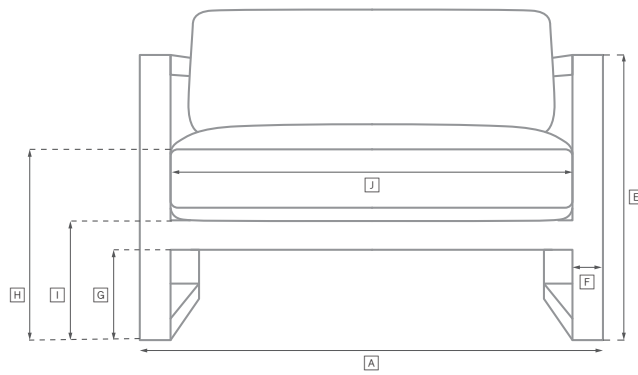

COSTA ALUMINUM SEATING COLLECTION

All dimensions are given in inches. See the attached "Dimensions Diagram" sheet for more information on the keys used in this chart.

	OVERALL WIDTH A	OVERALL DEPTH B	OVERALL HEIGHT W/ CUSHION C	FRAME HEIGHT D	ARM HEIGHT E	ARM WIDTH F	FOOT HEIGHT G	SEAT HEIGHT W/ CUSHION H	SEAT HEIGHT (FLOOR TO FRAME) I	INSIDE SEAT WIDTH J	INSIDE SEAT DEPTH K	NUMBER OF BACK CUSHIONS	NUMBER OF SEAT CUSHIONS	WEIGHT
DINING SIDE CHAIR	20	22½	33¾	33¾	-	-	-	18	16	20	17¼	-	1	-
DINING ARMCHAIR	23	22½	33¾	33¾	25	1½	-	18	16	20	17¼	-	1	-
COUNTER STOOL	20	22	40	40	-	-	-	27	25	20	17¼	-	1	-
BARSTOOL	20	22	44	44	-	-	-	31	29	20	17¼	-	1	-

OUTDOOR SEATING DIMENSIONS DIAGRAM

See the "Dimensions Sheet" for the measurements that correspond with the letters below.

RH