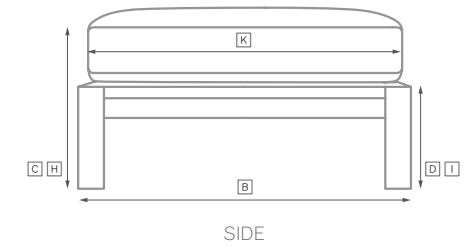

OUTDOOR SEATING DIMENSIONS DIAGRAM

See the "Dimensions Sheet" for the measurements that correspond with the letters below.

RH