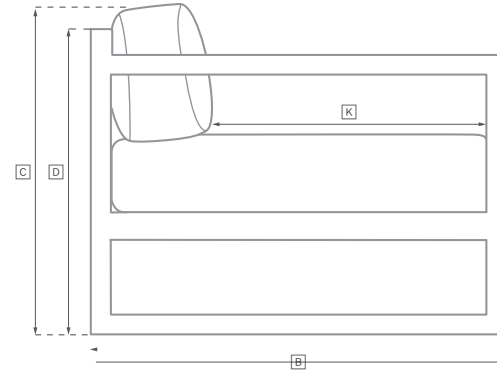

COSTA ALUMINUM SEATING COLLECTION

All dimensions are given in inches. See the attached "Dimensions Diagram" sheet for more information on the keys used in this chart.

	OVERALL WIDTH A	OVERALL DEPTH B	OVERALL HEIGHT W/ CUSHION C	FRAME HEIGHT D	ARM HEIGHT E	ARM WIDTH F	FOOT HEIGHT G	SEAT HEIGHT W/ CUSHION H	SEAT HEIGHT (FLOOR TO FRAME) I	INSIDE SEAT WIDTH J	INSIDE SEAT DEPTH K	NUMBER OF BACK CUSHIONS	NUMBER OF SEAT CUSHIONS	WEIGHT
DINING SIDE CHAIR	20	22½	33¾	33¾	-	-	-	18	16	20	17¼	-	1	-
DINING ARMCHAIR	23	22½	33¾	33¾	25	1½	-	18	16	20	17¼	-	1	-
COUNTER STOOL	20	22	40	40	-	-	-	27	25	20	17¼	-	1	-
BARSTOOL	20	22	44	44	-	-	-	31	29	20	17¼	-	1	-

OUTDOOR SEATING DIMENSIONS DIAGRAM

See the "Dimensions Sheet" for the measurements that correspond with the letters below.

RH