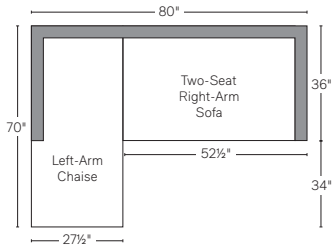

SOFA CHAISE SECTIONAL

Available in left- and right-arm configurations.