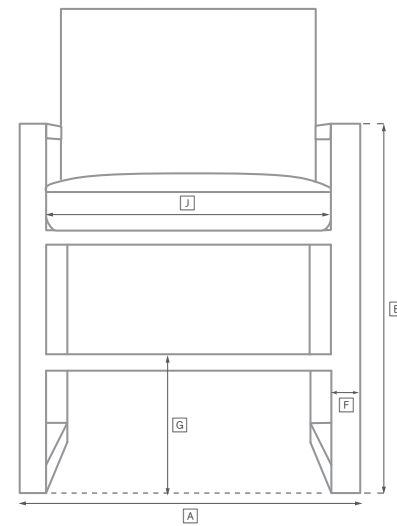

COSTA ALUMINUM SEATING COLLECTION

All dimensions are given in inches. See the attached "Dimensions Diagram" sheet for more information on the keys used in this chart.

	OVERALL WIDTH A	OVERALL DEPTH B	OVERALL HEIGHT W/ CUSHION C	FRAME HEIGHT D	ARM HEIGHT E	ARM WIDTH F	FOOT HEIGHT G	SEAT HEIGHT W/ CUSHION H	SEAT HEIGHT (FLOOR TO FRAME) I	INSIDE SEAT WIDTH J	INSIDE SEAT DEPTH K	NUMBER OF BACK CUSHIONS	NUMBER OF SEAT CUSHIONS	WEIGHT
DINING SIDE CHAIR	20	22½	33¾	33¾	-	-	-	18	16	20	17¼	-	1	-
DINING ARMCHAIR	23	22½	33¾	33¾	25	1½	-	18	16	20	17¼	-	1	-
COUNTER STOOL	20	22	40	40	-	-	-	27	25	20	17¼	-	1	-
BARSTOOL	20	22	44	44	-	-	-	31	29	20	17¼	-	1	-

OUTDOOR SEATING DIMENSIONS DIAGRAM

See the "Dimensions Sheet" for the measurements that correspond with the letters below.

RH