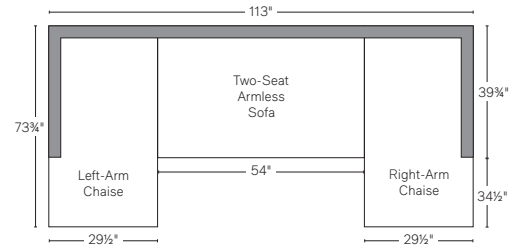

U-CHAISE SECTIONAL