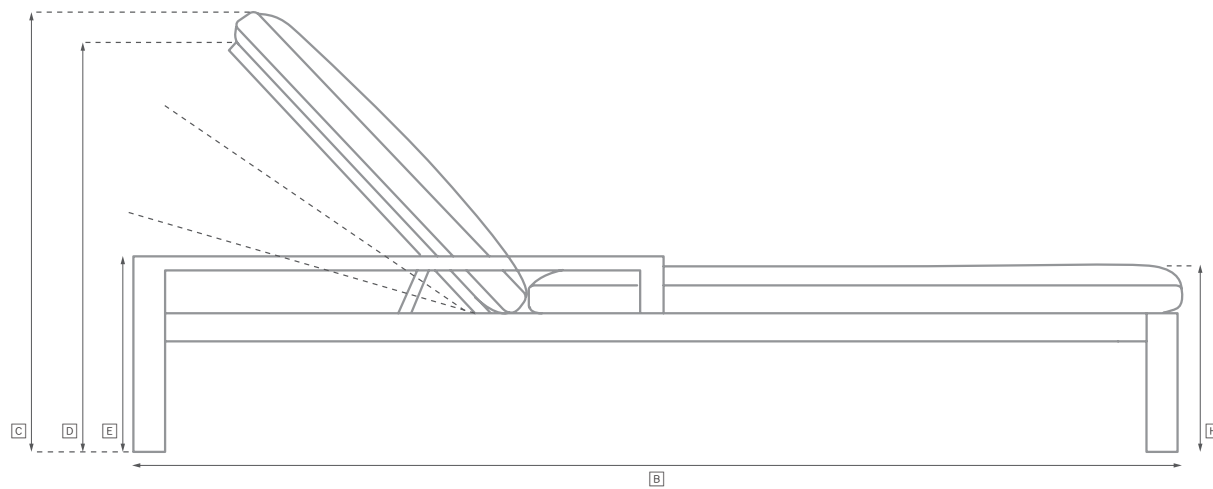

OUTDOOR SEATING DIMENSIONS DIAGRAM

See the "Dimensions Sheet" for the measurements that correspond with the letters below.

RH