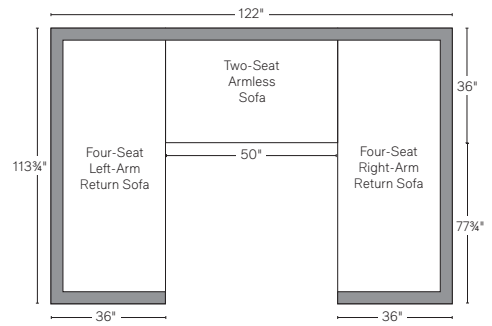

U-SOFA SECTIONAL