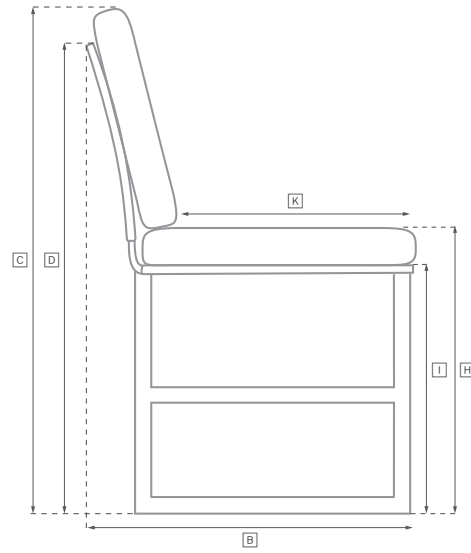

COSTA ALUMINUM SEATING COLLECTION

All dimensions are given in inches. See the attached "Dimensions Diagram" sheet for more information on the keys used in this chart.

	OVERALL WIDTH A	OVERALL DEPTH B	OVERALL HEIGHT W/ CUSHION C	FRAME HEIGHT D	ARM HEIGHT E	ARM WIDTH F	FOOT HEIGHT G	SEAT HEIGHT W/ CUSHION H	SEAT HEIGHT (FLOOR TO FRAME) I	INSIDE SEAT WIDTH J	INSIDE SEAT DEPTH K	NUMBER OF BACK CUSHIONS	NUMBER OF SEAT CUSHIONS	WEIGHT
DINING SIDE CHAIR	20	22½	33¾	33¾	-	-	-	18	16	20	17¼	-	1	-
DINING ARMCHAIR	23	22½	33¾	33¾	25	1½	-	18	16	20	17¼	-	1	-
COUNTER STOOL	20	22	40	40	-	-	-	27	25	20	17¼	-	1	-
BARSTOOL	20	22	44	44	-	-	-	31	29	20	17¼	-	1	-

OUTDOOR SEATING DIMENSIONS DIAGRAM

See the "Dimensions Sheet" for the measurements that correspond with the letters below.

RH