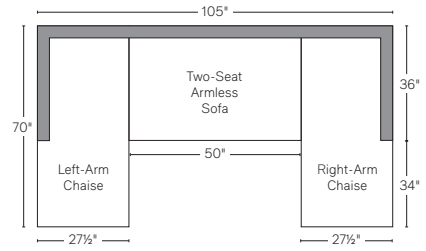

COSTA ALUMINUM SEATING COLLECTION

All dimensions are given in inches. See the attached "Dimensions Diagram" sheet for more information on the keys used in this chart.

	OVERALL WIDTH A	OVERALL DEPTH B	OVERALL HEIGHT W/ CUSHION C	FRAME HEIGHT D	ARM HEIGHT E	ARM WIDTH F	FOOT HEIGHT G	SEAT HEIGHT W/ CUSHION H	SEAT HEIGHT (FLOOR TO FRAME) I	INSIDE SEAT WIDTH J	INSIDE SEAT DEPTH K	NUMBER OF BACK CUSHIONS	NUMBER OF SEAT CUSHIONS	WEIGHT
DINING SIDE CHAIR	20	22½	33¾	33¾	-	-	-	18	16	20	17¼	-	1	-
DINING ARMCHAIR	23	22½	33¾	33¾	25	1½	-	18	16	20	17¼	-	1	-
COUNTER STOOL	20	22	40	40	-	-	-	27	25	20	17¼	-	1	-
BARSTOOL	20	22	44	44	-	-	-	31	29	20	17¼	-	1	-

OUTDOOR SEATING DIMENSIONS DIAGRAM

See the "Dimensions Sheet" for the measurements that correspond with the letters below.

RH

OUTDOOR SEATING DIMENSIONS DIAGRAM

See the "Dimensions Sheet" for the measurements that correspond with the letters below.

RH

SOFA CHAISE SECTIONAL

Available in left- and right-arm configurations.

U-CHAISE SECTIONAL

L-SECTIONAL

Available in left- and right-arm configurations.

U-SOFA SECTIONAL

SOFA CHAISE SECTIONAL