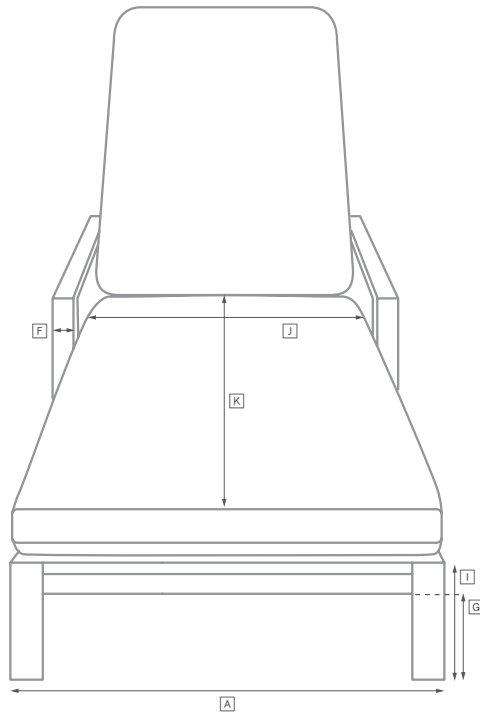

OUTDOOR SEATING DIMENSIONS DIAGRAM

See the "Dimensions Sheet" for the measurements that correspond with the letters below.

RH